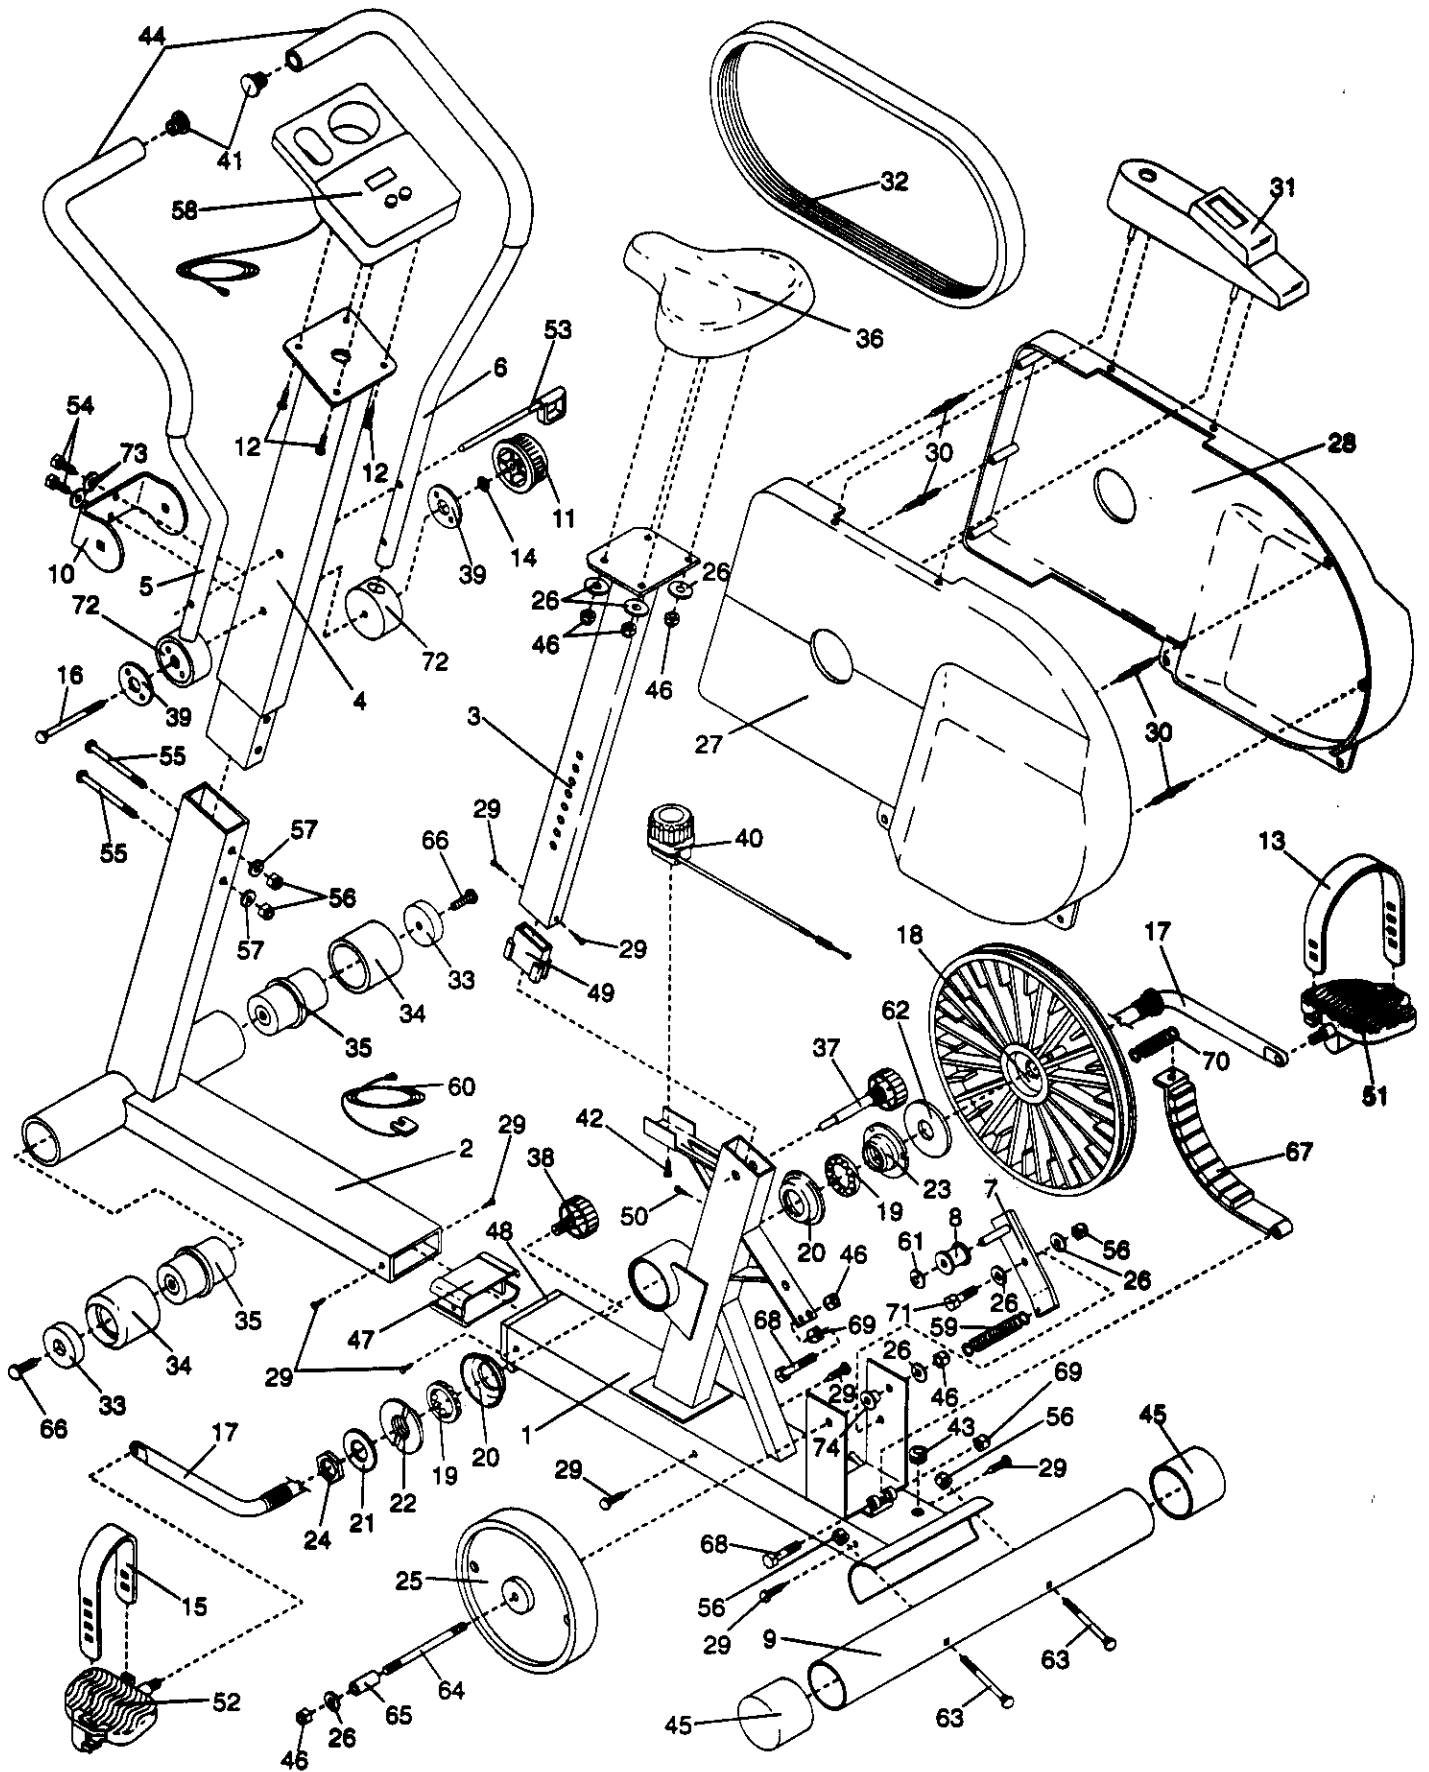

EXPLODED DRAWING—Model No. PFEX72060

R1196A