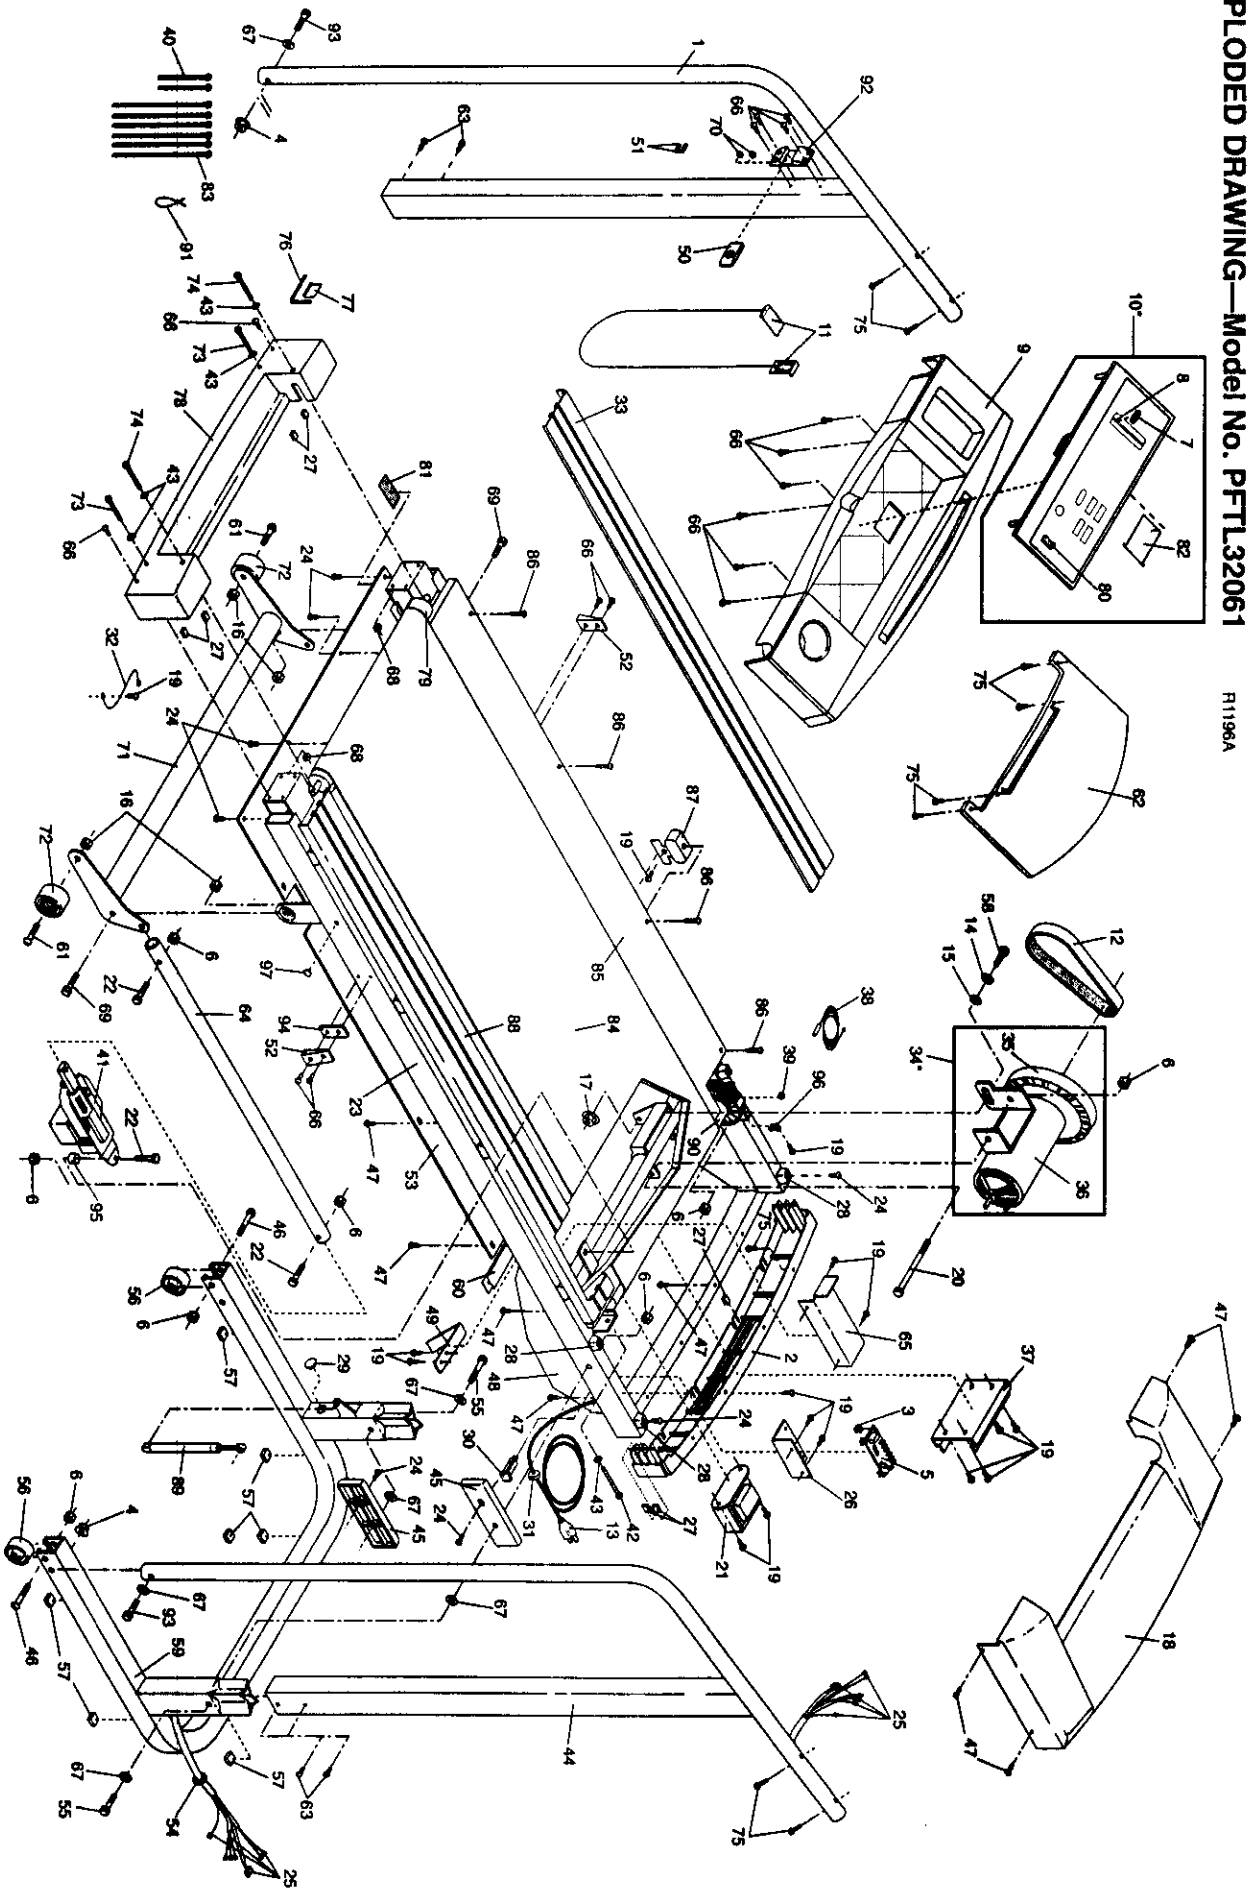

EXPLODED DRAWING—Model No. PFTL32061

R1196A

MODEL NUMBER: PFTL3206  
 VERSION: 01  
 PRODUCT NAME: PROFORM 525SI  
 PRODUCT DESC: TREADMILL

MODEL/PART BOOK LISTING

PAGE 1  
 INI023P1  
 RUN DATE: 3/10/97  
 RUN TIME: 16:22:24

KEY NUMBER	PART NUMBER	DESCRIPTION	QUANTITY
.	.	PROFORM 525 SI	0
.	.	10/96 LOGAN	0
1	135225	LEFT UPRIGHT	1
2	132766	FRAME COVER	1
3	125819	PLASTIC STAND-OFF	4
4	105477	HANDRAIL NUT	2
5	133584	LIFT BOARD	1
6	119425	3/8" LOCK NUT	9
7	131161	SPEED KNOB	1
8	128113	SPEED POTENTIOMETER	1
9	131606	CONSOLE BASE	1
10	131735	CONSOLE	1
11	119038	KEY/CLIP	1
12	135866	MOTOR BELT	1
13	124669	POWER CORD	1
14	122812	MOTOR TENSION WASHER	1
15	014117	STAR WASHER	1
16	012056	INCLINE WHEEL NUT	4
17	120867	MOTOR TENSION NUT	1
18	134828	MOTOR HOOD	1
19	120630	SMALL SCREW	22
20	107503	MOTOR PIVOT BOLT	1
21	130993	CHOKE	1
22	013375	INCLINE BOLT	3
23	NSP	FRAME	1
24	013300	SMALL SCREW	14
25	134829	WIRE HARNESS	1
26	132020	LIFT BOARD BRACKET	1
27	133333	COVER CLIP	8
28	113106	HOOD ANCHOR	4
29	126960	HOLE PLUG	1
30	109382	CIRCUIT BREAKER	1
31	124695	GROMMET	1
32	130426	GROUND WIRE	1
33	135527	LT FOOT RAIL W/FASTENERS	1
34	133966	MOTOR/PULY/FLWH/FAN	1
35	126747	PULLEY/FLYWHEEL/FAN	1
36	133413	MOTOR	1
37	133553	CONTROLLER	1
38	118153	REED SWITCH WIRE	1
39	100498	MAGNET	1
40	016029	4" CABLE TIE	2
41	115523	INCLINE MOTOR	1
42	112609	FRONT ROLLER ADJ BOLT	1
43	014063	ADJUSTMENT WASHER	5
44	135228	RIGHT UPRIGHT	1
45	133685	UPRIGHT SPACER	2
46	130868	BASE WHEEL BOLT	2
47	013300	BELLY PAN SCREW	28
48	131639	BELLY PAN	1
49	127098	BELT GUIDE	2
50	131738	STORAGE LATCH	1
51	136377	STORAGE LATCH SPRING	2
52	130251	FRAME GUIDE	2