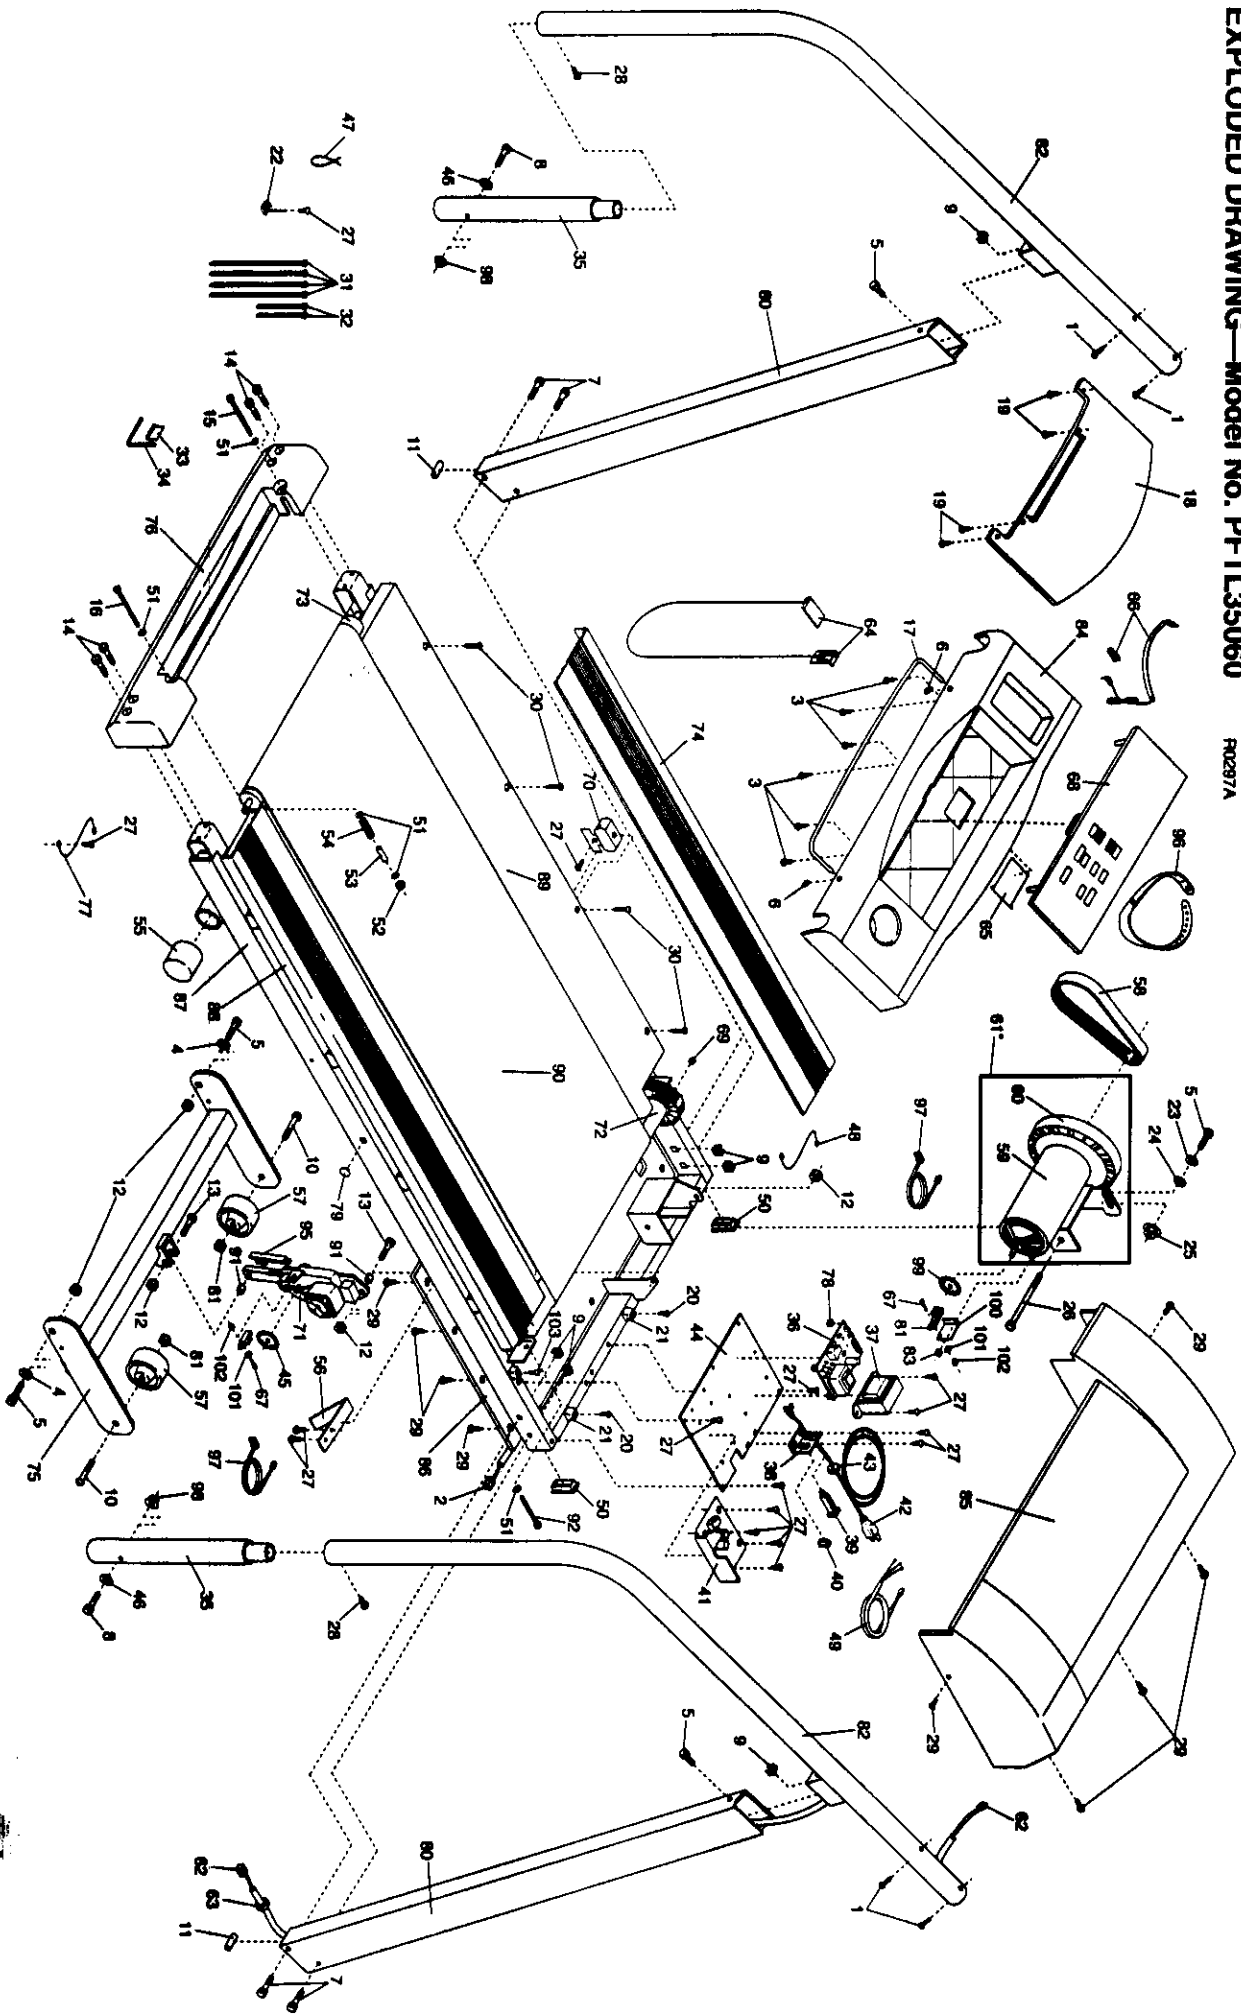

EXPLODED DRAWING—Model No. PFTL35060

R0287A

MODEL NUMBER: PFTL3506
 VERSION: 00
 PRODUCT NAME: PROFORM 725C
 PRODUCT DESC:

MODEL/PART BOOK LISTING

PAGE 1
 INI023P1
 RUN DATE: 4/04/97
 RUN TIME: 16:58:43

KEY NUMBER	PART NUMBER	DESCRIPTION	QUANTITY
.	.	PROFORM 725C	0
.	.	2/97 CLEARFIELD	0
1	013322	CONSOLE BASE SCREW	4
2	135933	FRAME WIRE HARNESS	1
3	126996	CONSOLE SCREW	14
4	124009	NYLON WASHER	2
5	013547	HANDRAIL/INCLINE/MTR BOLT	5
6	012137	PUSH NUT	2
7	120354	UPRIGHT BOLT	4
8	124614	HANDRAIL EXTENSION BOLT	2
9	111869	CAGE NUT	6
10	117806	WHEEL BOLT	2
11	122332	UPRIGHT SPACER	2
12	119425	NUT	7
13	119375	INCLINE MOTOR BOLT	2
14	131826	ENDCAP BOLT	4
15	105444	SHORT ADJUSTMENT BOLT	1
16	128260	LONG ADJUSTMENT BOLT	1
17	135146	TOWEL RACK	1
18	135025	BOOK RACK	1
19	.	BOOK RACK SCREW, SEE #3	4
20	129168	HOOD ANCHOR SCREW	5
21	125802	HOOD ANCHOR	5
22	116927	TIE HOLDER	1
23	122812	MOTOR TENSION WASHER	1
24	014117	MOTOR TENSION STAR WASHER	1
25	120867	MOTOR TENSION NUT	1
26	107503	MOTOR PIVOT BOLT	1
27	120630	SCREW	25
28	131826	HANDRAIL EXTENSION SCREW	2
29	013300	BELLY PAN/HOOD SCREW	16
30	128272	PLATFORM SCREW	8
31	016057	8" WIRE TIE	4
32	133096	4" WIRE TIE	2
33	016028	ADHESIVE CLIP	1
34	128457	ALLEN WRENCH	1
35	133435	HANDRAIL EXTENSION	2
36	127684	POWER SUPPLY W/CLIPS	1
37	.	CHOKE, NOT USED	1
38	135619	SWITCH BRACKET	1
39	109382	CIRCUIT BREAKER	1
40	119163	ON/OFF SWITCH	1
41	137458	CONTROLLER	1
42	031229	POWER CORD	1
43	129004	GROMMET	1
44	136935	ELECTRONICS BRACKET	1
45	109370	INCLINE DISK	1
46	014073	HANDRAIL WASHER	2
47	116926	RELEASEABLE WIRE TIE	1
48	102634	FRONT ROLLER GROUND WIRE	1
49	125871	MOTOR/CONTROLLER WIRE	1
50	103042	FRAME ENDCAP	2
51	014063	ADJUSTMENT WASHER	5
52	121576	ROLLER TENSION NUT	1