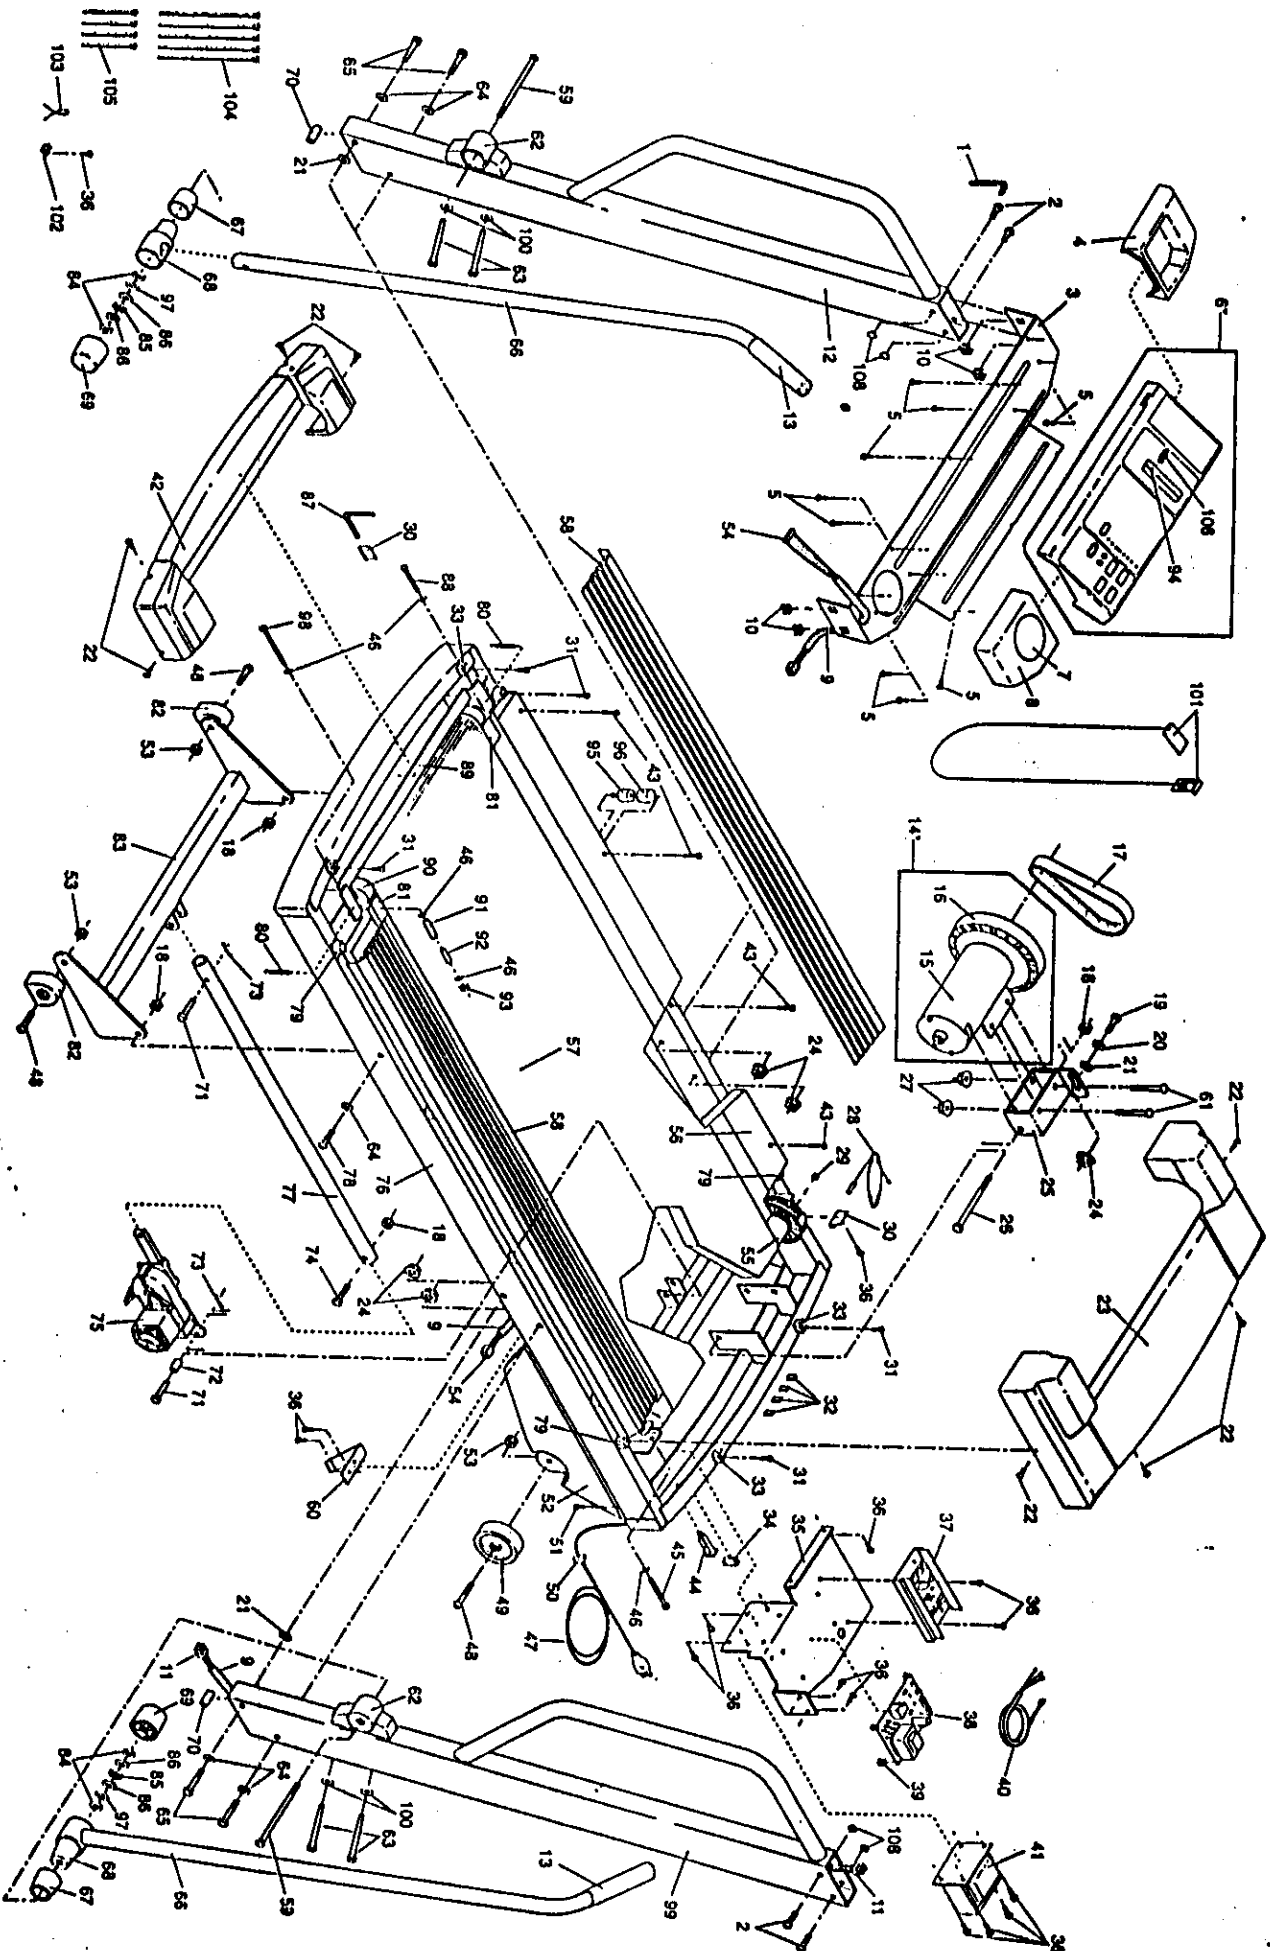

EXPLODED DRAWING—Model No. PFTL57550

R1095A

MODEL NUMBER: PFTL5755  
 VERSION: 00  
 PRODUCT NAME: PROFORM 575XT  
 PRODUCT DESC:

MODEL/PART BOOK LISTING

PAGE 1  
 INI023P1  
 RUN DATE: 1/16/97  
 RUN TIME: 17:14:57

KEY NUMBER	PART NUMBER	DESCRIPTION	QUANTITY
	.	PROFORM 575 XT	0
1	045017	7/32" ALLEN WRENCH	1
2	013438	3/8" X 1" CONSOLE BOLT	4
3	126896	CONSOLE PLATE	1
4	126108	ACCESSORY TRAY	1
5	013540	SCREW	12
6	128592	CONSOLE ASSEMBLY	1
7	128020	WATER BOTTLE INSERT	1
8	126107	WATER BOTTLE HOLDER	1
9	113204	CABLE LOOM	3
10	111430	CAGE NUT	4
11	128249	UPRIGHT WIRE HARNESS	1
12	126860	LEFT/RIGHT UPRIGHT	2
13	105500	FOAM GRIP	2
14	129671	MTR/PULY/FLWH/FAN	1
15	129670	MOTOR	1
16	113278	PULLEY/FLYWHEEL/FAN	1
17	126134	MOTOR BELT	1
18	012149	NUT	4
19	013547	MOTOR TENSION BOLT	1
20	122812	MOTOR TENSION WASHER	1
21	014117	STAR WASHER	3
22	013322	HOOD SCREW	8
23	126899	FRONT HOOD	1
24	120867	FLANGE NUT	5
25	120785	MOTOR MOUNT BRACKET	1
26	107503	MOTOR SWIVEL BOLT	1
27	105477	MOTOR NUT	2
28	117882	REED SWITCH/SENSOR WIRE	1
29	100498	MAGNET	1
30	016028	ADHESIVE CLIP	2
31	013300	HOOD ANCHOR SCREW	8
32	054023	WIRE CLIP	4
33	.	SEE KEY # 79 (KEY# 33 HOOD ANCHOR)	0
34	119163	ON/OFF SWITCH	1
35	126910	ELECTRONICS BRACKET	1
36	120630	SMALL SCREW	12
37	127847	CONTROLLER	1
38	127684	POWER BOARD W/CLIPS	1
39	125819	PLASTIC STAND-OFF	4
40	125871	MOTOR CONTROLLER WIRE	1
41	109365	CHOKE	1
42	129015	REAR HOOD	1
43	128272	PLATFORM SCREW	8
44	109382	CIRCUIT BREAKER	1
45	112609	FRONT ROLLER ADJ BOLT	1
46	014127	ROLLER ADJ WASHER	5
47	124669	POWER CORD	1
48	117806	WHEEL BOLT	4
49	123647	FRONT WHEEL	2
50	124695	GROMMET	1
51	013162	SAFETY COVER SCREW	12
52	126859	SAFETY COVER	1