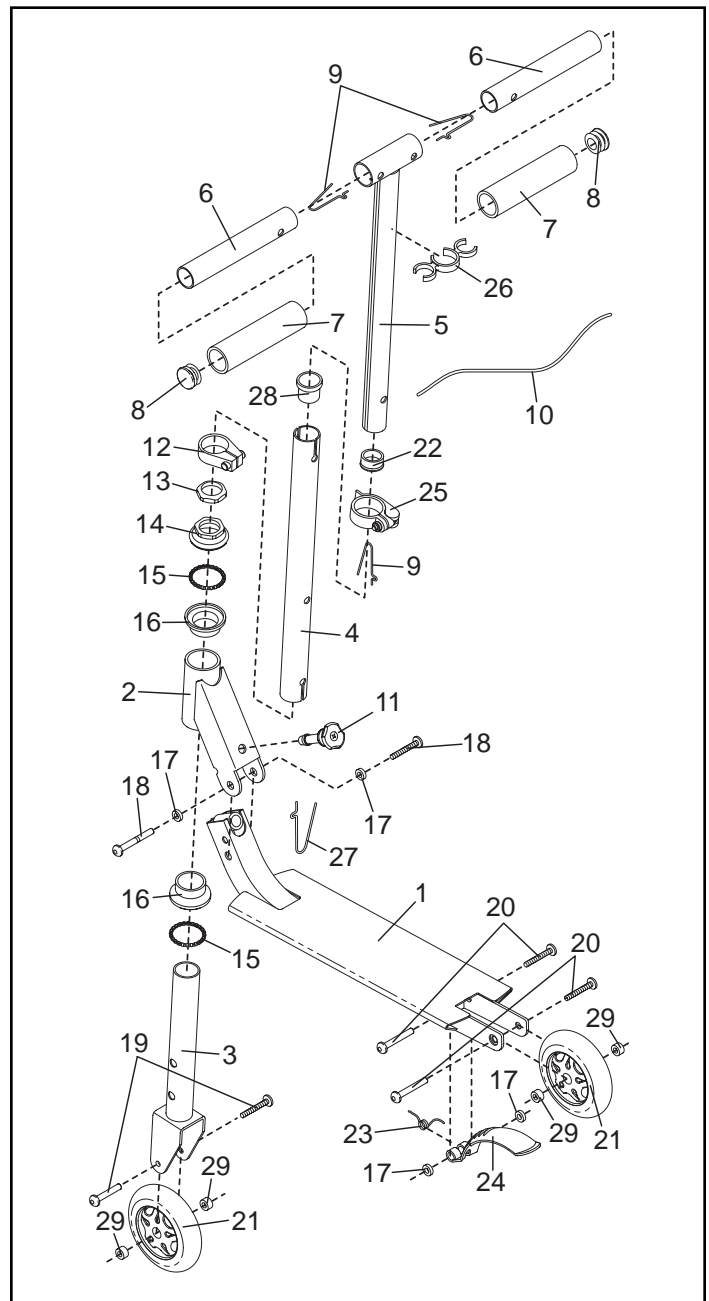

No. Qty. Description

1	1	Deck
2	1	Head Tube
3	1	Fork
4	1	Upright
5	1	Stem
6	2	Handle
7	2	Foam Pad
8	2	Handle Cap
9	3	Lock Pin
10	1	Handle Cord
11	1	Release Knob
12	1	Upright Clamp
13	1	Bearing Nut
14	1	Bearing Cap
15	2	Bearing
16	2	Bearing Race
17	4	Bushing
18	1	Pivot Union Bolt Set
19	1	Front Union Bolt Set
20	2	Rear Union Bolt Set
21	2	Wheel
22	1	Endcap
23	1	Brake Spring
24	1	Brake
25	1	Quick Release
26	1	Storage Clip
27	1	Deck Lock Pin
28	1	Upright Bushing
29	4	Wheel Bearing
*	1	User's Manual

*The user's manual is not shown

Specifications are subject to change without notice.

Ordering Replacement Parts

To order replacement parts, call toll-free 1-800-999-3756, Monday through Friday, 6 a.m. until 6 p.m. Mountain Time (excluding holidays). When ordering parts, please mention the model number (TBSC03700) and the number and description of the parts needed.