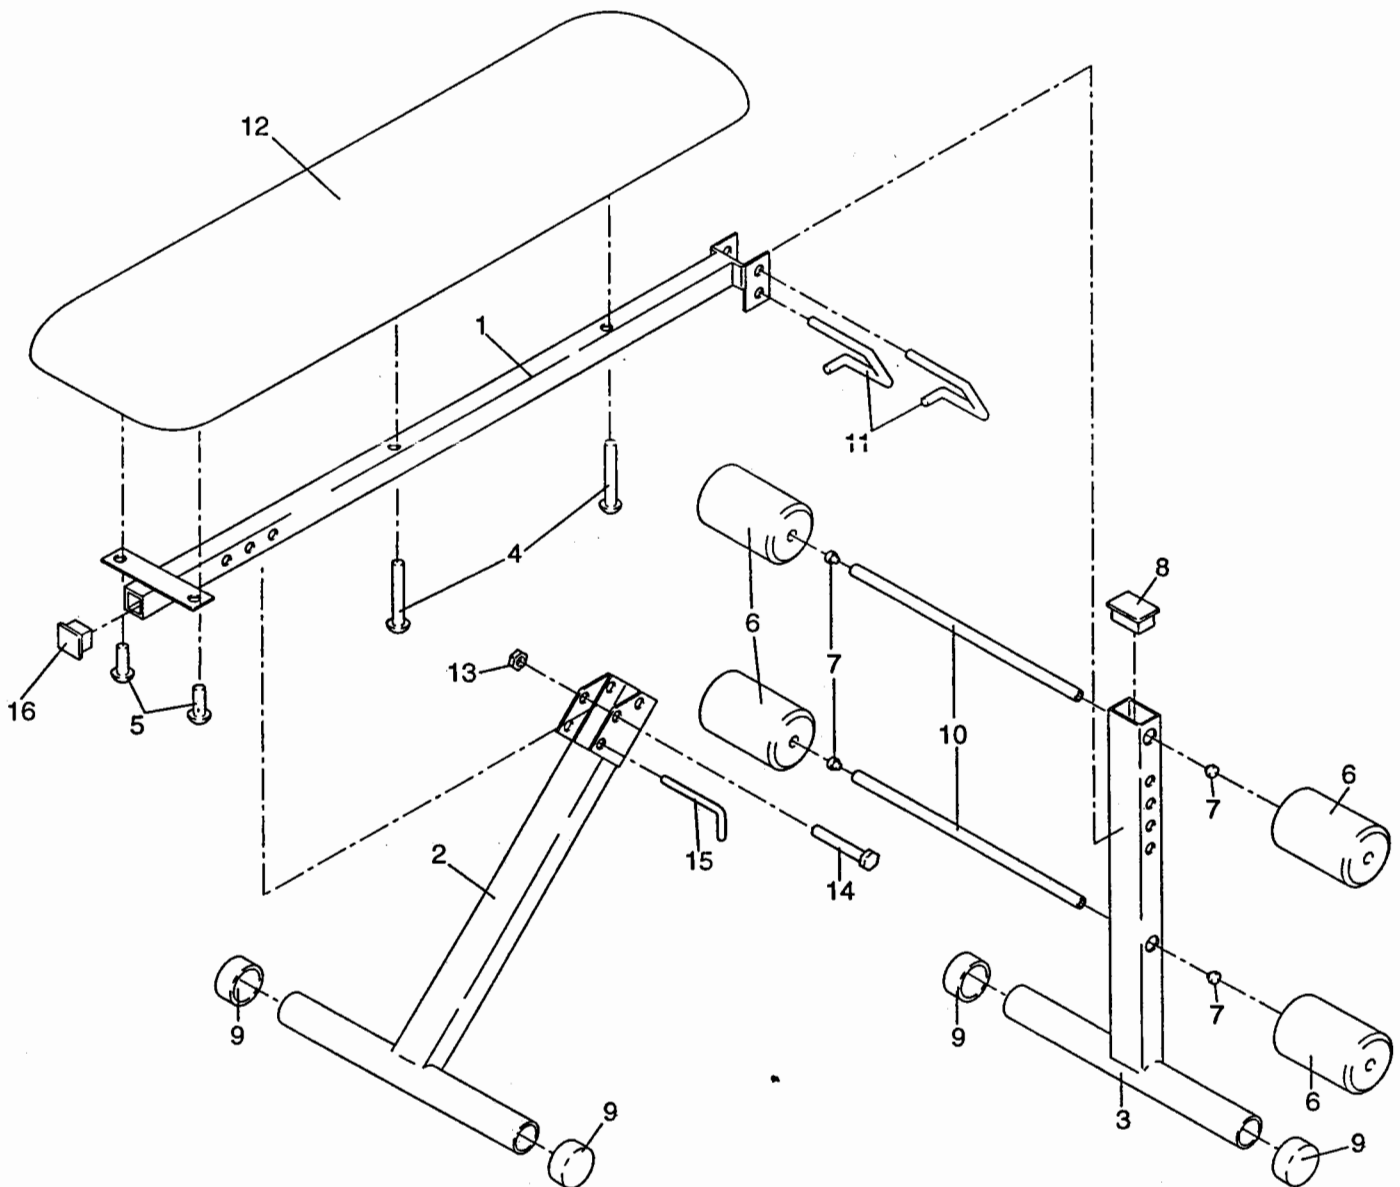

# PART LIST and EXPLODED DRAWING—Model No. WEBE12060

R1297A

Key No.	Qty.	Description	Key No.	Qty.	Description
1	1	Frame	10	2	Pad Tube
2	1	Pivot Leg	11	2	Lock Pin
3	1	Adjustment Leg	12	1	Bench
4	2	M6 x 50mm Screw	13	1	M10 Nylon Locknut
5	2	M6 x 16mm Screw	14	1	M10 x 70mm Bolt
6	4	Foam Pad	15	1	"L" Pin
7	4	3/4" Round Inner Cap	16	1	38mm x 38mm Inner Cap
8	1	38mm x 50mm Inner Cap	#	1	User's Manual
9	4	50mm Round Outer Cap	#	1	Exercise Poster

Note: “#” indicates a non-illustrated part. Specifications are subject to change without notice. See the back cover of this manual for information about ordering replacement parts.