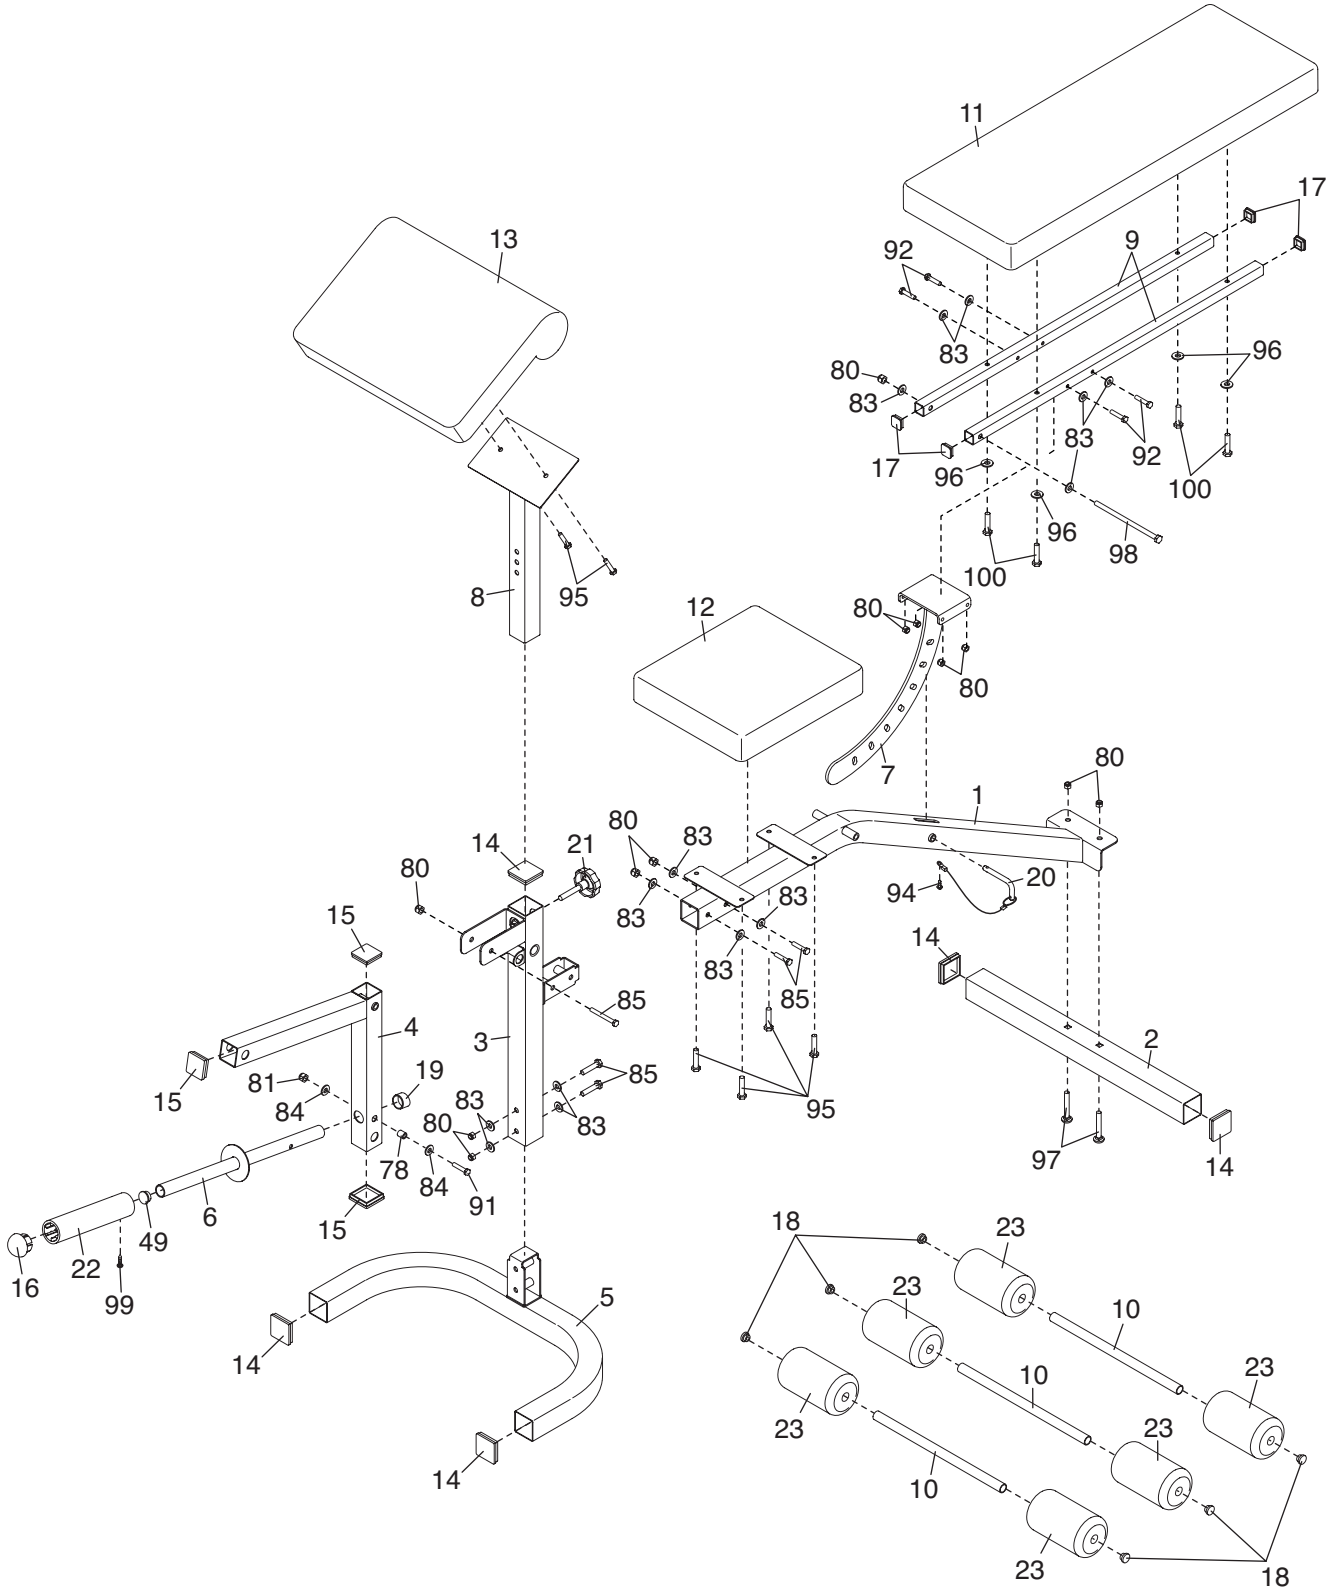

PART LIST—Model No. WEBE1915.0

R0907A

Key No.	Qty.	Description	Key No.	Qty.	Description
1	1	Bench Frame	54	3	60mm Bushing
2	1	Bench Rear Stabilizer	55	8	90mm Pulley
3	1	Front Leg	56	2	“V”-pulley
4	1	Leg Lever	57	1	115mm Pulley
5	1	Bench Front Stabilizer	58	10	Half Guard
6	1	Weight Tube	59	2	Pulley Plate
7	1	Backrest Bracket	60	1	Double Pulley Bracket
8	1	Curl Post	61	2	Cable Trap
9	2	Backrest Frame	62	4	Guard
10	3	Pad Tube	63	2	Large Cable Trap
11	1	Bench Backrest	64	2	Weight Stop
12	1	Seat	65	4	Bar Bracket Bushing
13	1	Curl Pad	66	2	Butterfly Arm Bushing
14	16	50mm Square Inner Cap	67	2	Butterfly Arm Cap
15	7	45mm Square Inner Cap	68	1	Lat Bar
16	3	50mm Round Inner Cap	69	2	Handgrip
17	4	25mm Square Inner Cap	70	1	Chain
18	6	19mm Round Inner Cap	71	1	Handle Strap
19	1	25mm Round Angled Cap	72	2	Cable Clip
20	1	Adjustment Pin	73	2	Weight Clip
21	1	Curl Knob	74	1	Lat Cable
22	3	Olympic Weight Adapter	75	1	Low Cable
23	6	Short Foam Pad	76	1	Butterfly Cable
24	1	Center Base	77	8	16mm x 13mm Spacer
25	1	Rear Base	78	5	13mm x 13mm Spacer
26	1	Center Upright	79	2	M8 x 65mm Bolt
27	1	Rear Upright	80	54	M10 Nylon Locknut
28	2	Guide Rod	81	6	M8 Nylon Locknut
29	2	Front Upright	82	2	16mm x 22mm Spacer
30	1	Front Top Frame	83	59	M10 Washer
31	1	Top Frame	84	6	M8 Washer
32	1	Butterfly Frame	85	33	M10 x 68mm Bolt
33	1	Left Butterfly Arm	86	4	M10 x 25mm Bolt
34	1	Right Butterfly Arm	87	2	M6 x 63mm Screw
35	1	Weight Carriage	88	2	M10 x 62mm Bolt
36	1	Right Barbell Guide	89	1	M10 x 20mm Bolt
37	1	Left Barbell Guide	90	2	M8 x 18mm Bolt
38	2	Safety Spotter	91	1	M8 x 60mm Bolt
39	2	M10 x 75mm Bolt	92	9	M10 x 48mm Bolt
40	2	Spotter Hook	93	1	M8 x 70mm Bolt
41	1	Plate	94	1	M4 x 13mm Self-tapping Screw
42	1	Barbell	95	8	M6 x 16mm Screw
43	1	Locking Bar	96	6	M6 Washer
44	4	Retainer Ring	97	4	M10 x 62mm Carriage Bolt
45	1	Rack Backrest	98	1	M10 x 183mm Bolt
46	1	Foot Plate	99	3	M8 x 10mm Set Screw
47	2	Long Foam Pad	100	4	M6 x 40mm Screw
48	1	Weight Carriage Stop	101	2	M8 x 22mm Shoulder Bolt
49	3	25mm Round Inner Cap	*	—	User’s Manual
50	2	48mm Round Inner Cap	*	—	Hex Key
51	2	Side Base	*	—	Grease Pack
52	2	Locking Bar Bushing	*	—	Exercise Guide
53	8	Guide Rod Bushing			

Note: Specifications are subject to change without notice. See the back cover of this manual for information about ordering replacement parts. *These parts are not illustrated.

EXPLODED DRAWING A—Model No. WEBE1915.0

R0907A