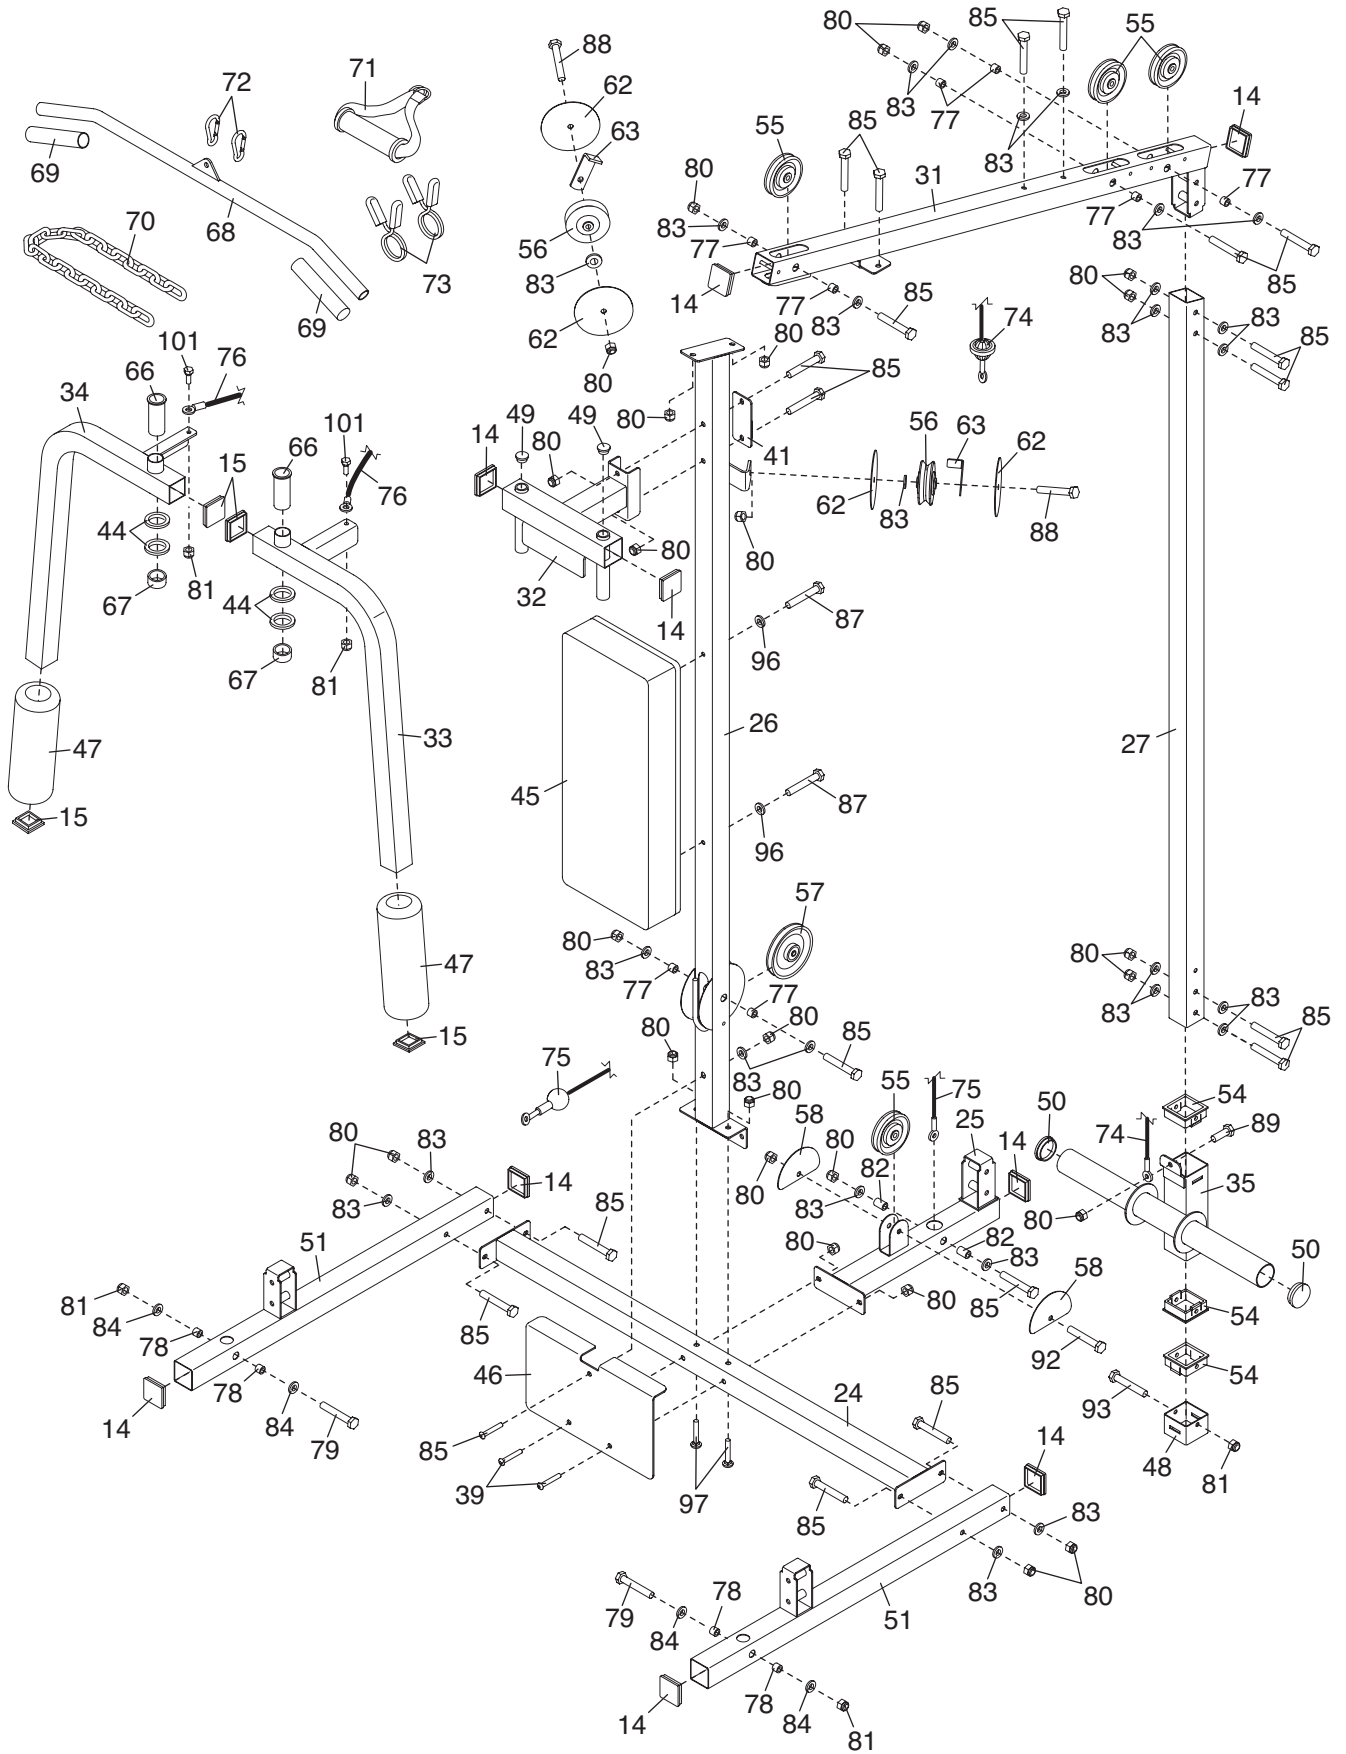

EXPLODED DRAWING B—Model No. WEBE1915.0

R0907A