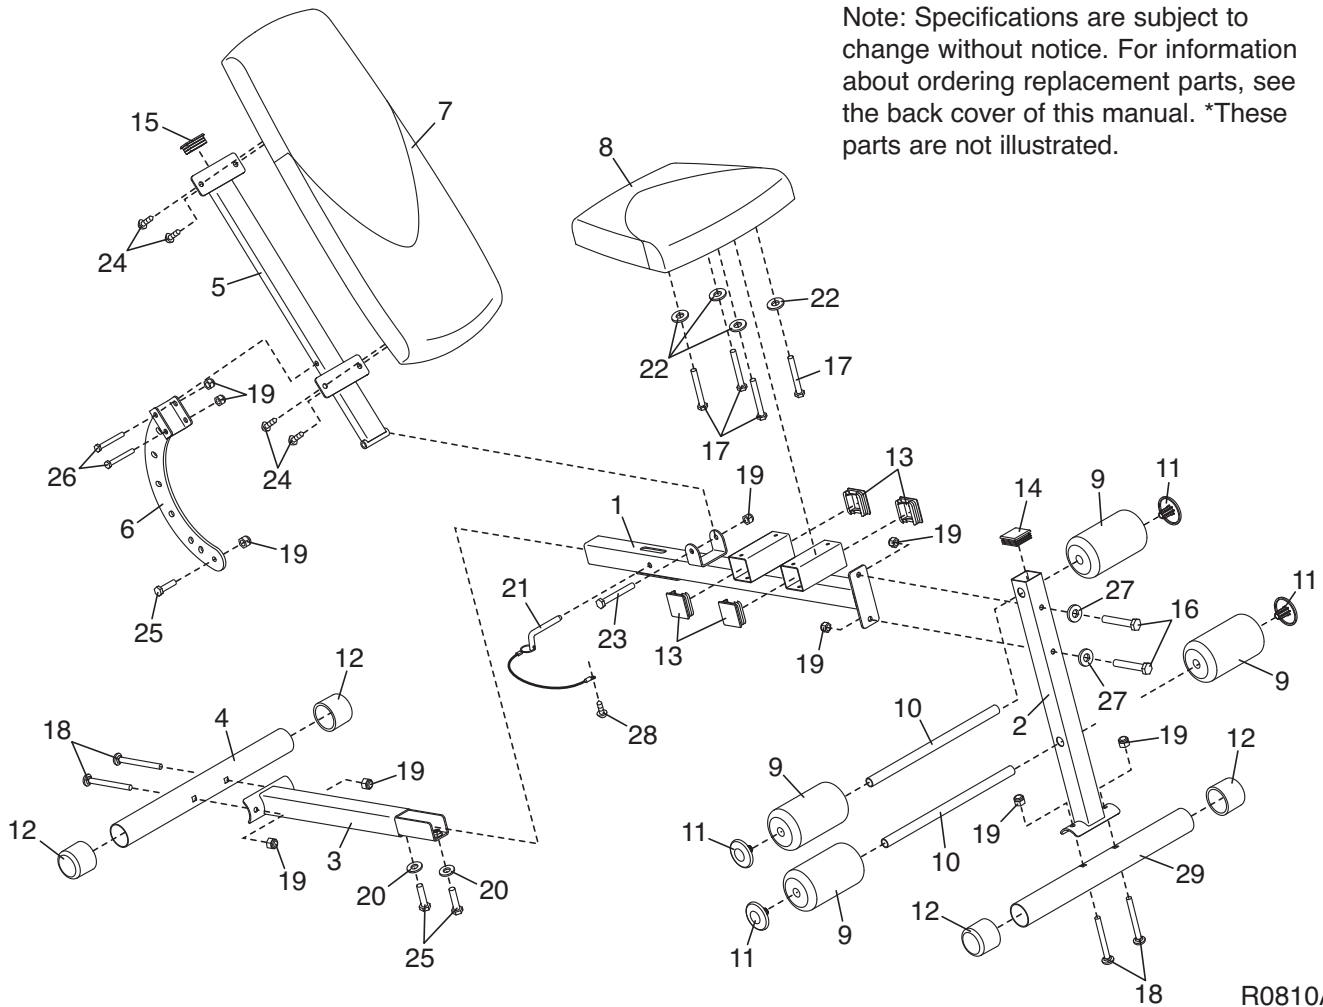

PART LIST/EXPLODED DRAWING—Model No. WEBE49310.0

Key No.	Qty.	Description	Key No.	Qty.	Description
1	1	Frame	17	4	M6 x 60mm Screw
2	1	Front Leg	18	4	M10 x 63mm Carriage Bolt
3	1	Rear Leg	19	10	M10 Locknut
4	1	Rear Stabilizer	20	2	M10 Washer
5	1	Backrest Frame	21	1	Locking Pin
6	1	Pivot Bracket	22	4	M6 Washer
7	1	Backrest	23	1	M10 x 85mm Bolt
8	1	Seat	24	4	M6 x 16mm Screw
9	4	Foam Pad	25	3	M10 x 20mm Bolt
10	2	Pad Tube	26	2	M10 x 70mm Bolt
11	4	Pad Cap	27	2	M10 Large Washer
12	4	50mm Round Outer Cap	28	1	M4 x 16mm Screw
13	4	50mm Square Inner Cap	29	1	Front Stabilizer
14	1	45mm Square Inner Cap	*	-	User's Manual
15	1	25mm x 50mm Inner Cap	*	-	Exercise Guide
16	2	M10 x 63mm Bolt	*	-	Grease Packet

R0810A