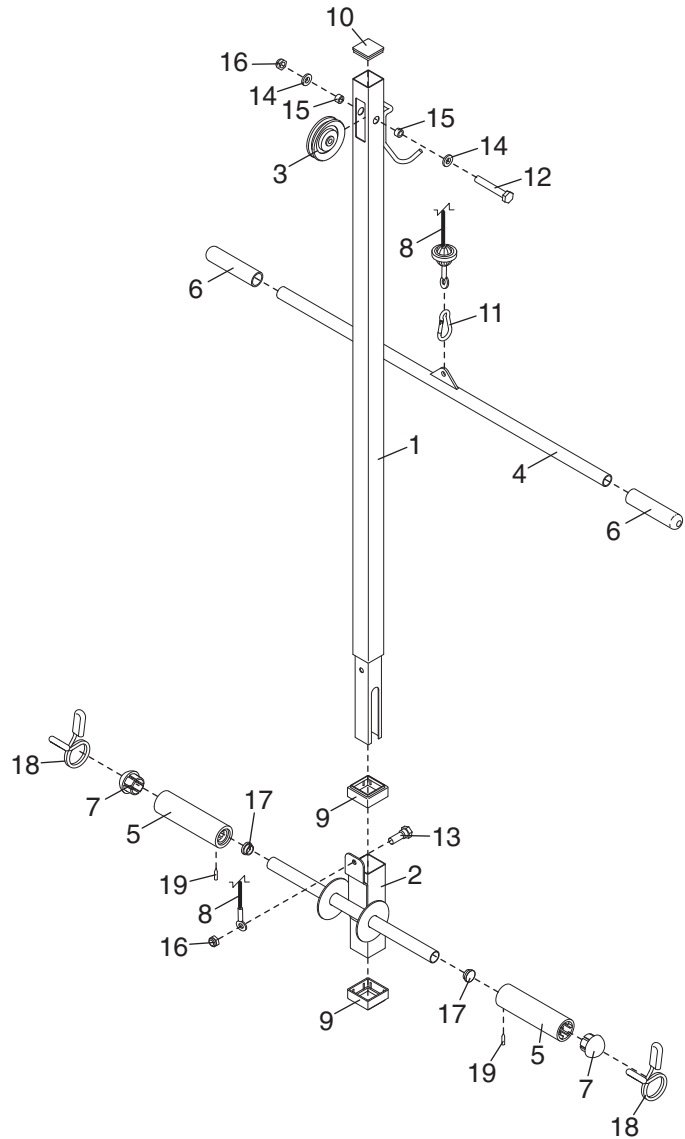

PART LIST/EXPLODED DRAWING—Model No. WEMC0366.0

Key No.	Qty.	Description
1	1	Lat Tower
2	1	Weight Carriage
3	1	90mm Pulley
4	1	Lat Bar
5	2	Olympic Adapter
6	2	Handgrip
7	2	Olympic Adapter Cap
8	1	Cable
9	2	Carriage Bushing
10	1	45mm Square Inner Cap
11	1	Weight Clip
12	1	M10 x 60mm Bolt
13	1	M10 x 20mm Shoulder Bolt
14	2	M10 Washer
15	2	10mm Bushing
16	2	M10 Nylon Locknut
17	2	25mm Round Inner Cap
18	2	2" Spring Clip
19	2	Set Screw
#	1	User's Manual

Note: “#” indicates a non-illustrated part.
 Specifications are subject to change without notice. See the section below for information about ordering replacement parts.

ORDERING REPLACEMENT PARTS

To order replacement parts, please see the front cover of this manual. To help us assist you, be prepared to provide the following information:

- the MODEL NUMBER of the product (WEMC0366.0)
- the NAME of the product (Lat Tower)
- the SERIAL NUMBER of the product (see the front cover of this manual)
- the KEY NUMBER and DESCRIPTION of the part(s) (see the PART LIST and EXPLODED DRAWING above)