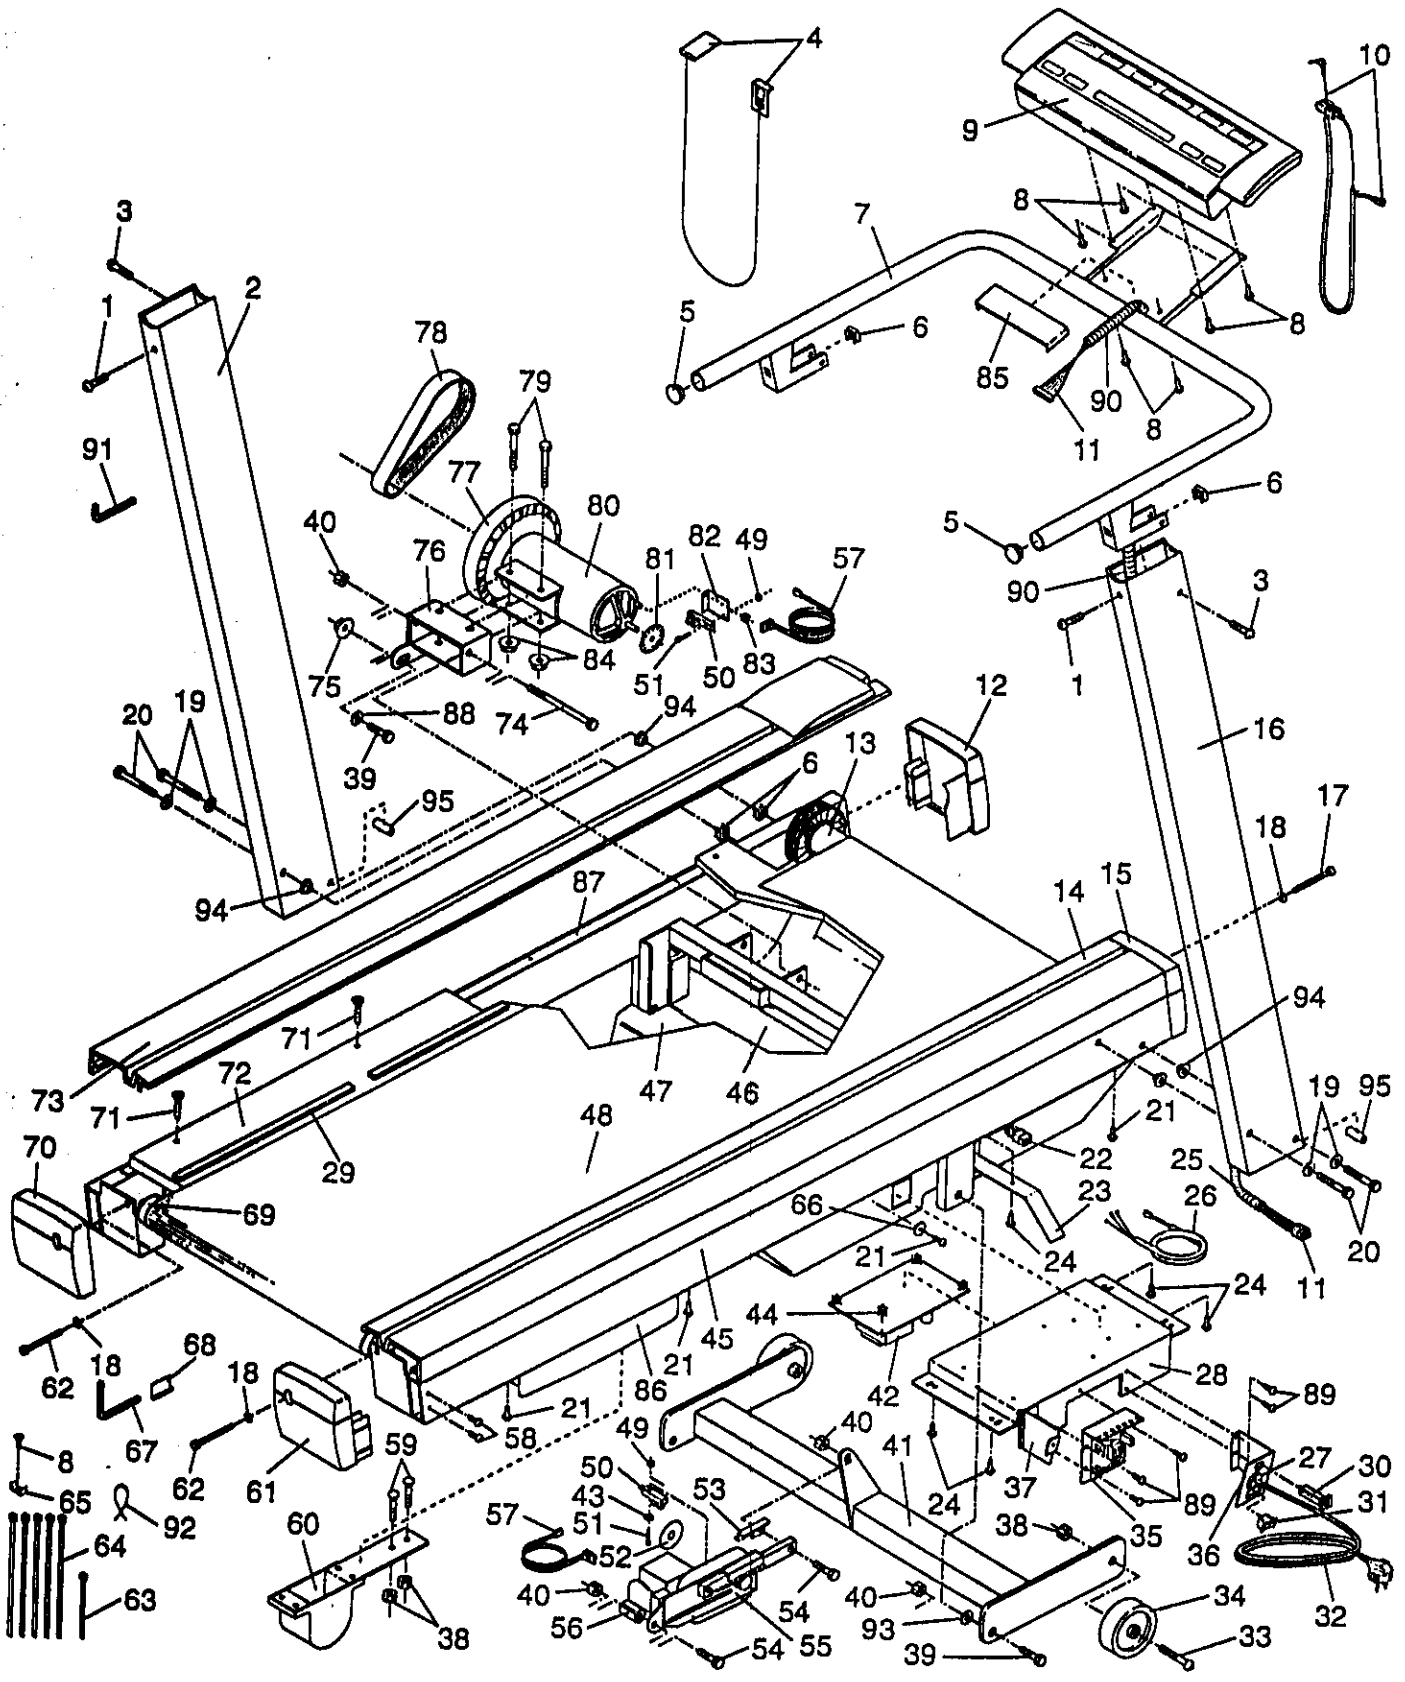

EXPLODED DRAWING—Model No. WETL10050

Rev. 7/95

MODEL NUMBER: WETL1005
VERSION: 00
PRODUCT NAME: PROFORM 10.0 ERS
PRODUCT DESC:

MODEL/PART BOOK LISTING

PAGE 1
INI023P1
RUN DATE: 3/22/97
RUN TIME: 9:25:13

KEY NUMBER	PART NUMBER	DESCRIPTION	QUANTITY
	.	PROFORM 10.0 ERS TL	0
1	119994	HANDRAIL LOCK BOLT	2
2	120328	LEFT UPRIGHT	1
3	013438	3/8" X 1" BOLT	2
4	119038	SAFETY KEY/CLIP	1
5	116980	HANDRAIL CAP	2
6	111869	CAGE NUT	6
7	126642	HANDRAIL	1
8	013141	CONSOLE SCREW	6
9	124476	CONSOLE	1
10	119946	PULSE/CLOTHES CLIP	1
11	121812	HANDRAIL WIRE HARNESS	1
12	119231	FRONT LEFT ENDCAP	1
13	122612	FRONT ROLLER/PULLEY	1
14	122620	RIGHT FOOT RAIL W/NAI LS	1
15	119232	FRONT RIGHT ENDCAP	1
16	120330	RIGHT UPRIGHT	1
17	112609	FRONT ROLLER ADJUST BOLT	1
18	014127	ROLLER ADJUST WASHER	3
19	014132	FLAT WASHER	4
20	112001	3/8" X 3" BOLT	4
21	013162	SAFETY COVER SCREW	19
22	119769	20" WIRE HARNESS	1
23	118148	BELT GUIDE	1
24	108080	SCREW	9
25	113204	12" CABLE LOOM	2
26	105989	14"POWER BOARD-CNTRL WIRE	1
27	109231	RECEPTACLE	1
28	124518	ELECTRONICS BRACKET	1
29	122129	FOOT RAIL SHIM	2
30	124512	CIRCUIT BREAKER	1
31	119163	ON/OFF SWITCH	1
32	122006	POWER CORD	1
33	117806	FRONT WHEEL BOLT	2
34	052014	FRONT WHEEL	2
35	116581	CONTROLLER	1
36	123816	POWER CORD BRACKET	1
37	119416	SAFETY COVER BRACKET	1
38	012056	WHEEL/CUSHION FOOT NUT	6
39	013547	INCLN LEG/MTR TNSION BOLT	3
40	012149	INCLN LEG/MTR TNSION NUT	5
41	116677	INCLINE LEG	1
42	124167	POWER BOARD	1
43	014157	SWITCH STAR WASHER	1
44	125819	PLASTIC STAND OFF	4
45	NSP	FRAME	1
46	118923	FRONT SAFETY COVER	1
47	121176	BACK SAFETY COVER	1
48	130471	WALKING BELT W/NAI LS	1
49	012152	SMALL NUT	2
50	102955	OPTIC SWITCH	2
51	102959	SMALL BOLT	2
52	109370	INCLINE OPTIC DISK	1
53	116892	INCLINE MOTOR BRACKET	1