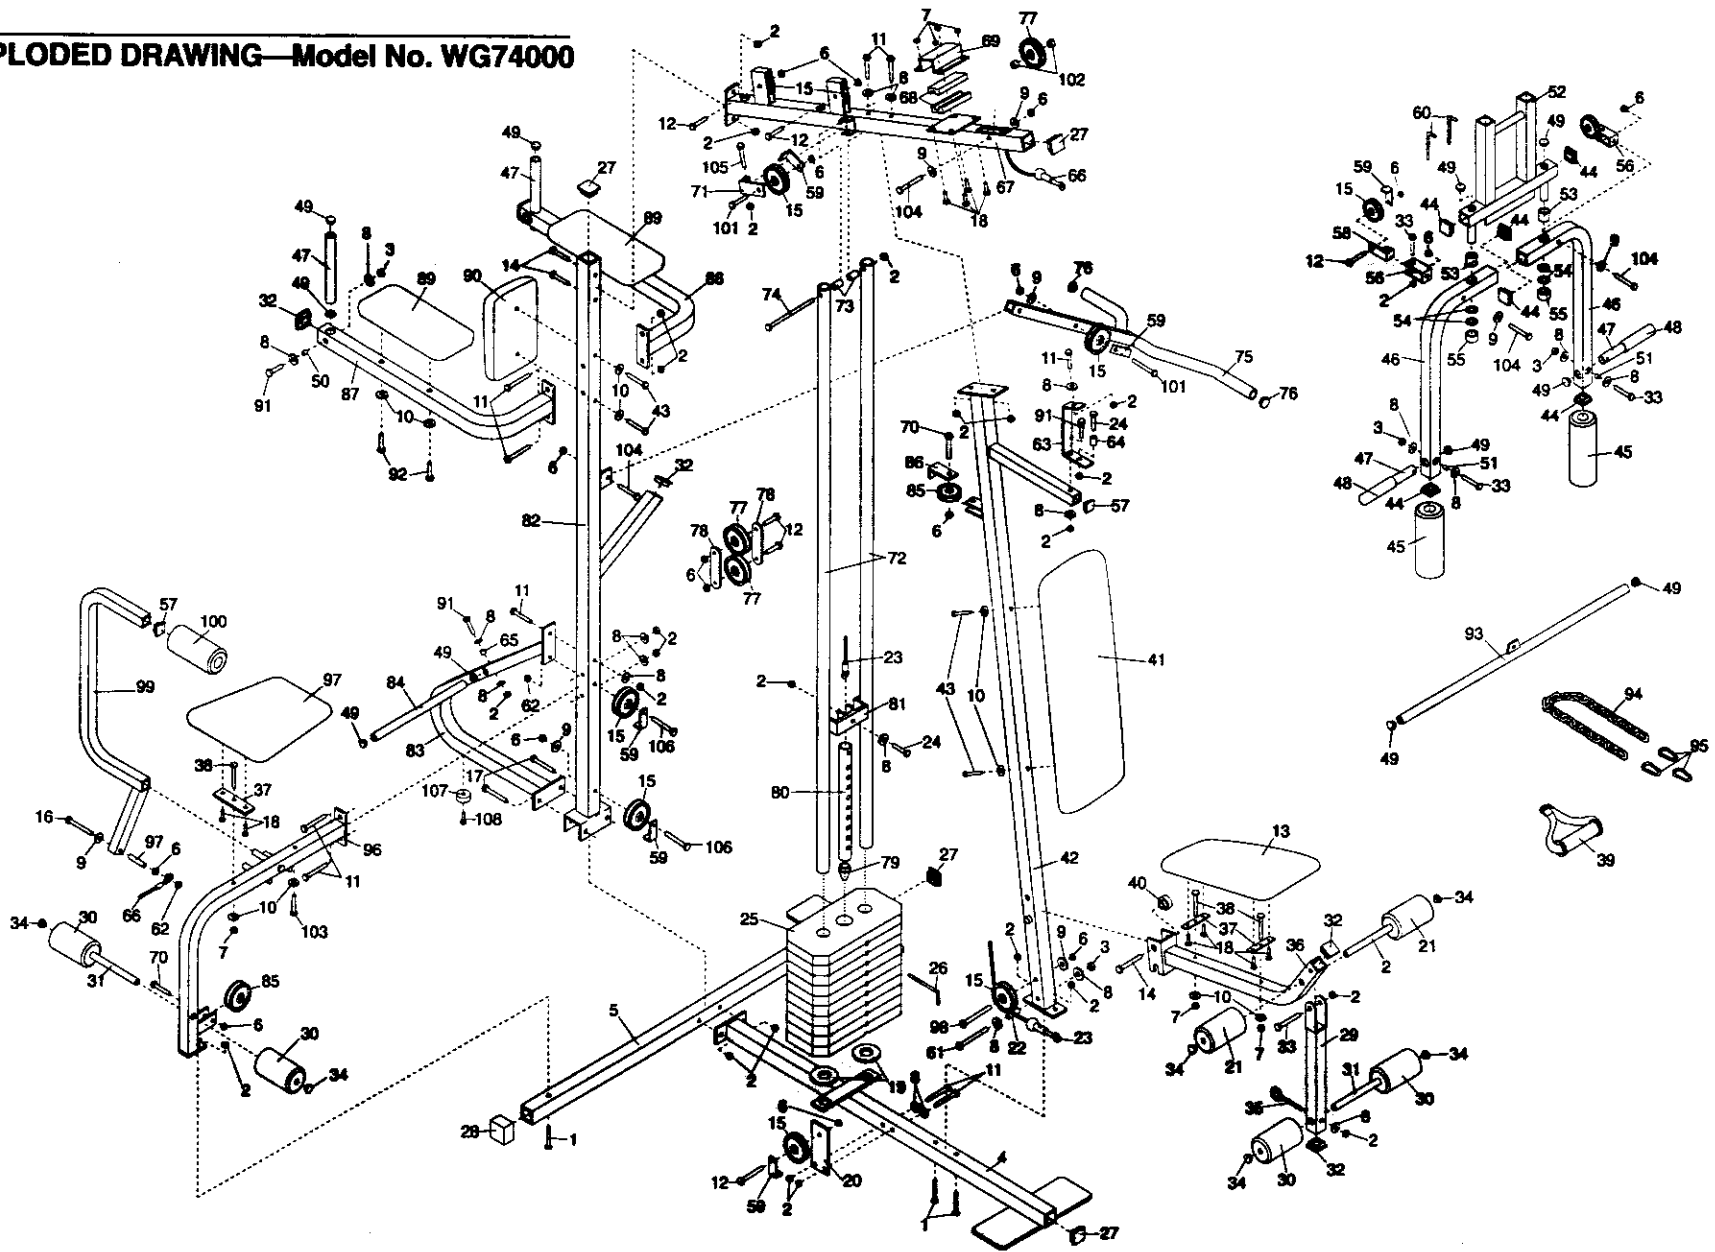

EXPLODED DRAWING—Model No. WG74000

R094A

MODEL NUMBER: WG7400
VERSION: 00
PRODUCT NAME: WEIDER 7400
PRODUCT DESC: HOME GYM SYSTEM

MODEL/PART BOOK LISTING

PA 1
1023P1
RUN DATE: 8/13/96
RUN TIME: 12:16:55

KEY NUMBER	PART NUMBER	DESCRIPTION	QUANTITY
	.	WEIDER 7400 SYSTEM	0
1	100994	5/16" X 2 1/2" CARR. BOLT	3
2	012082	5/16" NYLON LOCK NUT	32
3	122700	13" PAD TUBE	1
4	122701	BASE *	1
5	122702	STABILIZER *	1
6	012108	3/8" NYLOCK NUT	17
7	012090	1/4" NYLOCK NUT	7
8	014041	5/16" FLAT WASHER	21
9	105495	3/8" FLAT WASHER	7
10	014127	1/4" FLAT WASHER	12
11	113744	5/16" X 2 3/4" BOLT	10
12	013564	3/8" X 1 3/4" BOLT	8
13	121689	PRESS SEAT/AB SEAT	2
14	113814	5/16" X 2 3/4" CARR. BOLT	3
15	124590	3 1/2" PULLEY	10
16	013519	3/8" X 3" BOLT	1
17	101278	5/16" X 3" BOLT	2
18	122687	1/4" X 3/4" SCREW	10
19	115644	WEIGHT BUMPER	2
20	122703	PULLEY PLATE	1
21	103805	6" PAD	1
22	119222	1" METAL SPACER	1
23	122694	SHORT CABLE	1
24	013210	5/16" X 1 1/2" BOLT	2
25	120294	WEIGHT	10
26	122693	5" WEIGHT PIN	1
27	108874	2" INNER CAP	4
28	105723	2" OUTER CAP	1
29	122704	LEG LEVER *	1
30	114798	5 3/4" PAD	4
31	122705	13 1/2" PAD TUBE *	2
32	103833	1 1/2" INNER CAP	5
33	102884	5/16" X 2 1/4" BOLT	5
34	119170	3/4" INNER CAP	6
35	121687	5/16" X 2" EYEBOLT	1
36	122706	SEAT FRAME *	1
37	122699	SEAT PLATE *	3
38	121681	1/4" X 2 1/4" CARR BOLT	3
39	115177	NYLON STRAP	1
40	119192	SEAT KNOB	1
41	122698	LARGE BACKREST *	1
42	122707	FRONT UPRIGHT	1
43	112302	1/4" X 2 1/2" SCREW	4
44	113666	1 3/4" INNER CAP	6
45	122708	7" PAD	2
46	122709	ARM *	2
47	122710	7" HANDLE	4
48	119702	HANDGRIP	2
49	120733	1" ROUND CAP	12
50	121703	1/2" X 5/16" SPACER	2
51	119221	1/2" X 3/8" SPACER	2
52	122711	ARM FRAME *	1
53	121828	PLASTIC BUSHING	2