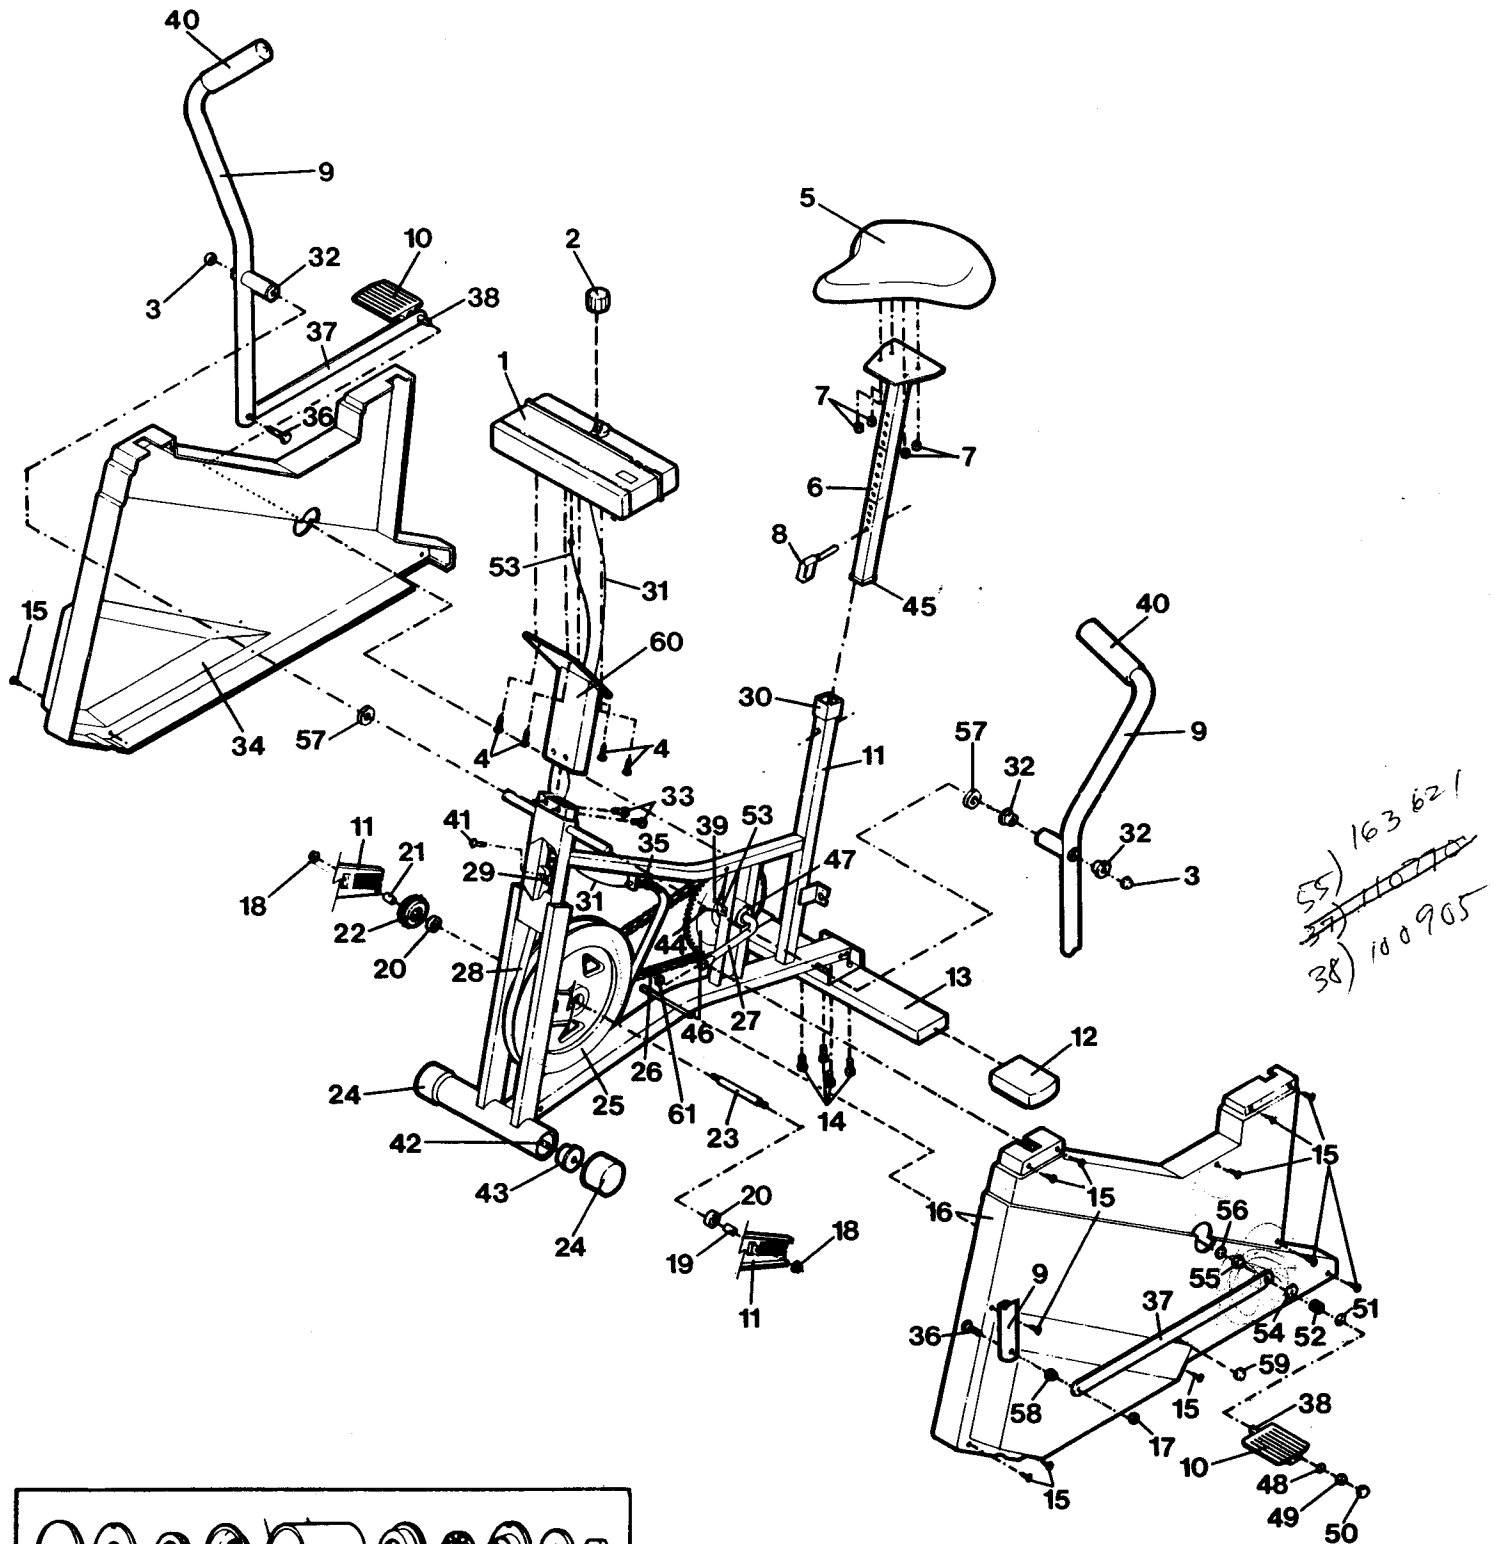

PART LIST—Model No. WL078020

Rev. 8/92

Key No.	Qty.	Description	Key No.	Qty.	Description
1	1	Console	32	4	Handlebar Bushing
2	1	Resistance Knob	33	2	Mount Screw
3	1	Handlebar Pushnut	34	1	Right Side Shield
4	4	Screw	35	1	Tension Spring Assembly
5	1	Seat	36	1	Link Arm Bolt
6	1	Seat Post	37	2	Link Arm
7	4	Seat Nut	38	2	Pedal Shaft
8	1	Seat Pin	39	1	Magnet
9	2	Handlebar	40	2	Foam Grip
10	2	Pedal	41	1	Tension Buckle
11	1	Frame	42	1	Roller Axle
12	2	Stabilizer Endcap	43	2	Roller Bushing
13	1	Stabilizer	44	1	Reed Switch Screw
14	4	Stabilizer Bolt	45	1	Seat Post Glide
15	16	Side Shield Screw	46	1	Sprocket
16	1	Left Side Shield	47	1	Crank Assembly
17	2	Nut	48	2	Outer Pedal Washer
18	2	Flange Nut	49	2	Outer Pedal Nut
19	1	Spacer	50	2	Pedal Cap
20	2	Bearing	51	2	Spring Washer
21	1	Large Spacer	52	2	Pedal Spring
22	1	Small Sprocket	53	1	Reed Switch/Sensor Wire
23	1	Flywheel Axle	54	2	Pedal Washer
24	2	Roller	55	2	Pedal Bushing
25	1	Flywheel	56	2	Shaft Washer
26	1	Chain	57	2	Handlebar Spacer
27	1	Crank	58	2	Link Arm Bushing
28	1	Resistance Strap	59	2	Lock Rod Pushnut
29	1	Tension Buckle	60	1	Console Mount
30	1	Seat Post Collar	61	2	Shaft Nut
31	1	Resistance Cable	#	1	Owner's Manual

Note: "#" indicates a non-illustrated part. See the back cover of this manual for information about ordering replacement parts. Specifications are subject to change without notice.

EXPLODED DRAWING—Model No. WL078020

Rev. 8/92

CRANK ASSEMBLY (47)