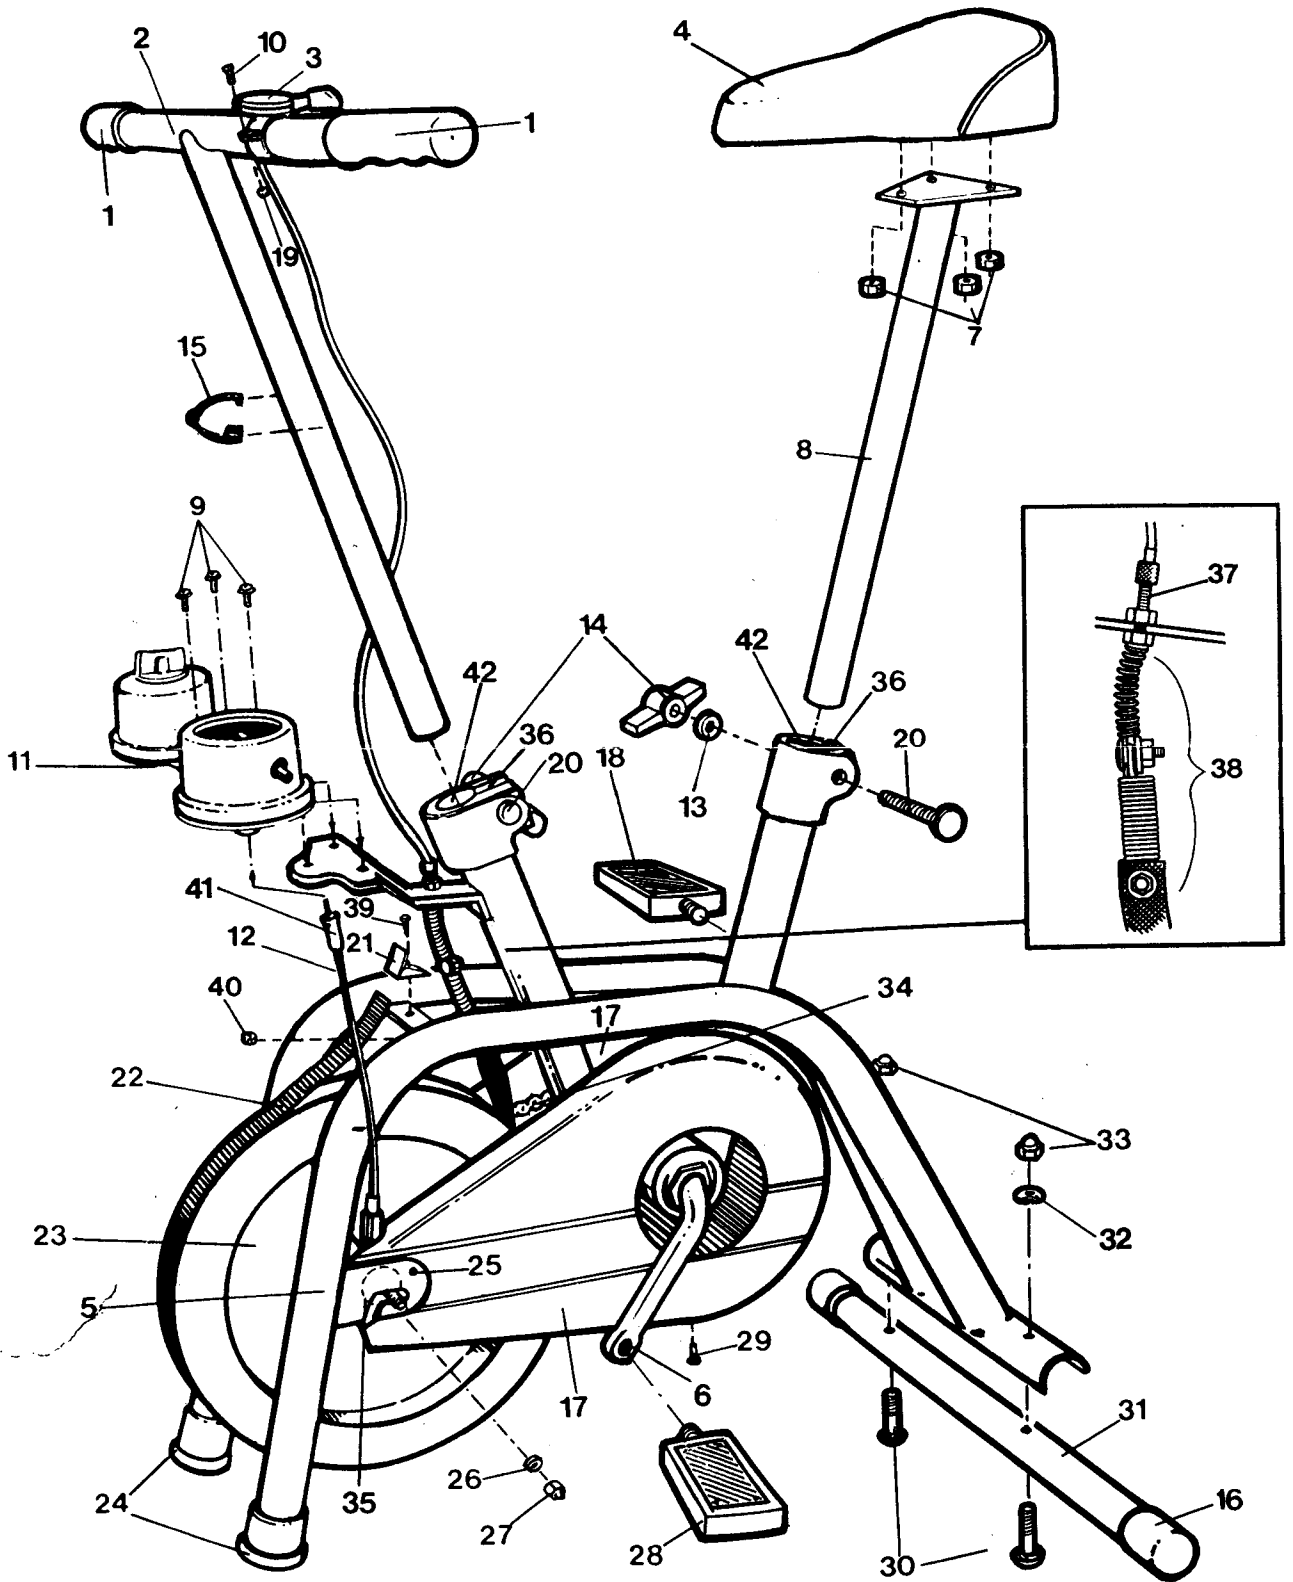

EXPLODED DRAWING - Model No. WL400200

Rev. 8/90

Specifications are subject to change without notice

PART LIST - Model No. WL400200

Rev 8/90

Key No.	Qty.	Description	Key No.	Qty.	Description
1	2	Plastic Grip	23	1	Flywheel
2	1	Handlebar	24	2	Plastic Foot
3	1	Tension Control	25	2	Shield Screw
4	1	Seat	26	2	Washer
5	1	Frame	27	2	Axle Nut
6	1	Crank Assembly	28	1	Left Pedal
7	3	Nut	29	2	Bottom Shield Bolt
8	1	Seat Post	30	2	Leg Bolt
9	3	Screw	31	1	Rear Leg
10	1	Bolt	32	2	Molded Washer
11	1	Speedometer/Timer	33	2	Acorn Nut
12	1	Speedometer Cable	34	1	Chain
13	2	Washer	35	2	Flywheel Bearing
14	2	T-Wingnut	36	2	Aluminum Clamp
15	1	Wire Tie	37	1	Hollow Bolt Assembly
16	2	Plastic Cap	38	1	Spring Assembly
17	2	Side Shield	39	1	Tension Buckle Bolt
18	1	Right Pedal	40	1	Tension Buckle Nut
19	1	Nut	41	1	Speedometer Drive
20	2	Carriage Bolt	42	2	Tube Liner
21	1	Tension Buckle	#	1	Owner's Manual
22	1	Nylon Belt			

Note: "#" indicates a non-illustrated part. Specifications are subject to change without notice. See the back cover for information on ordering replacement parts.