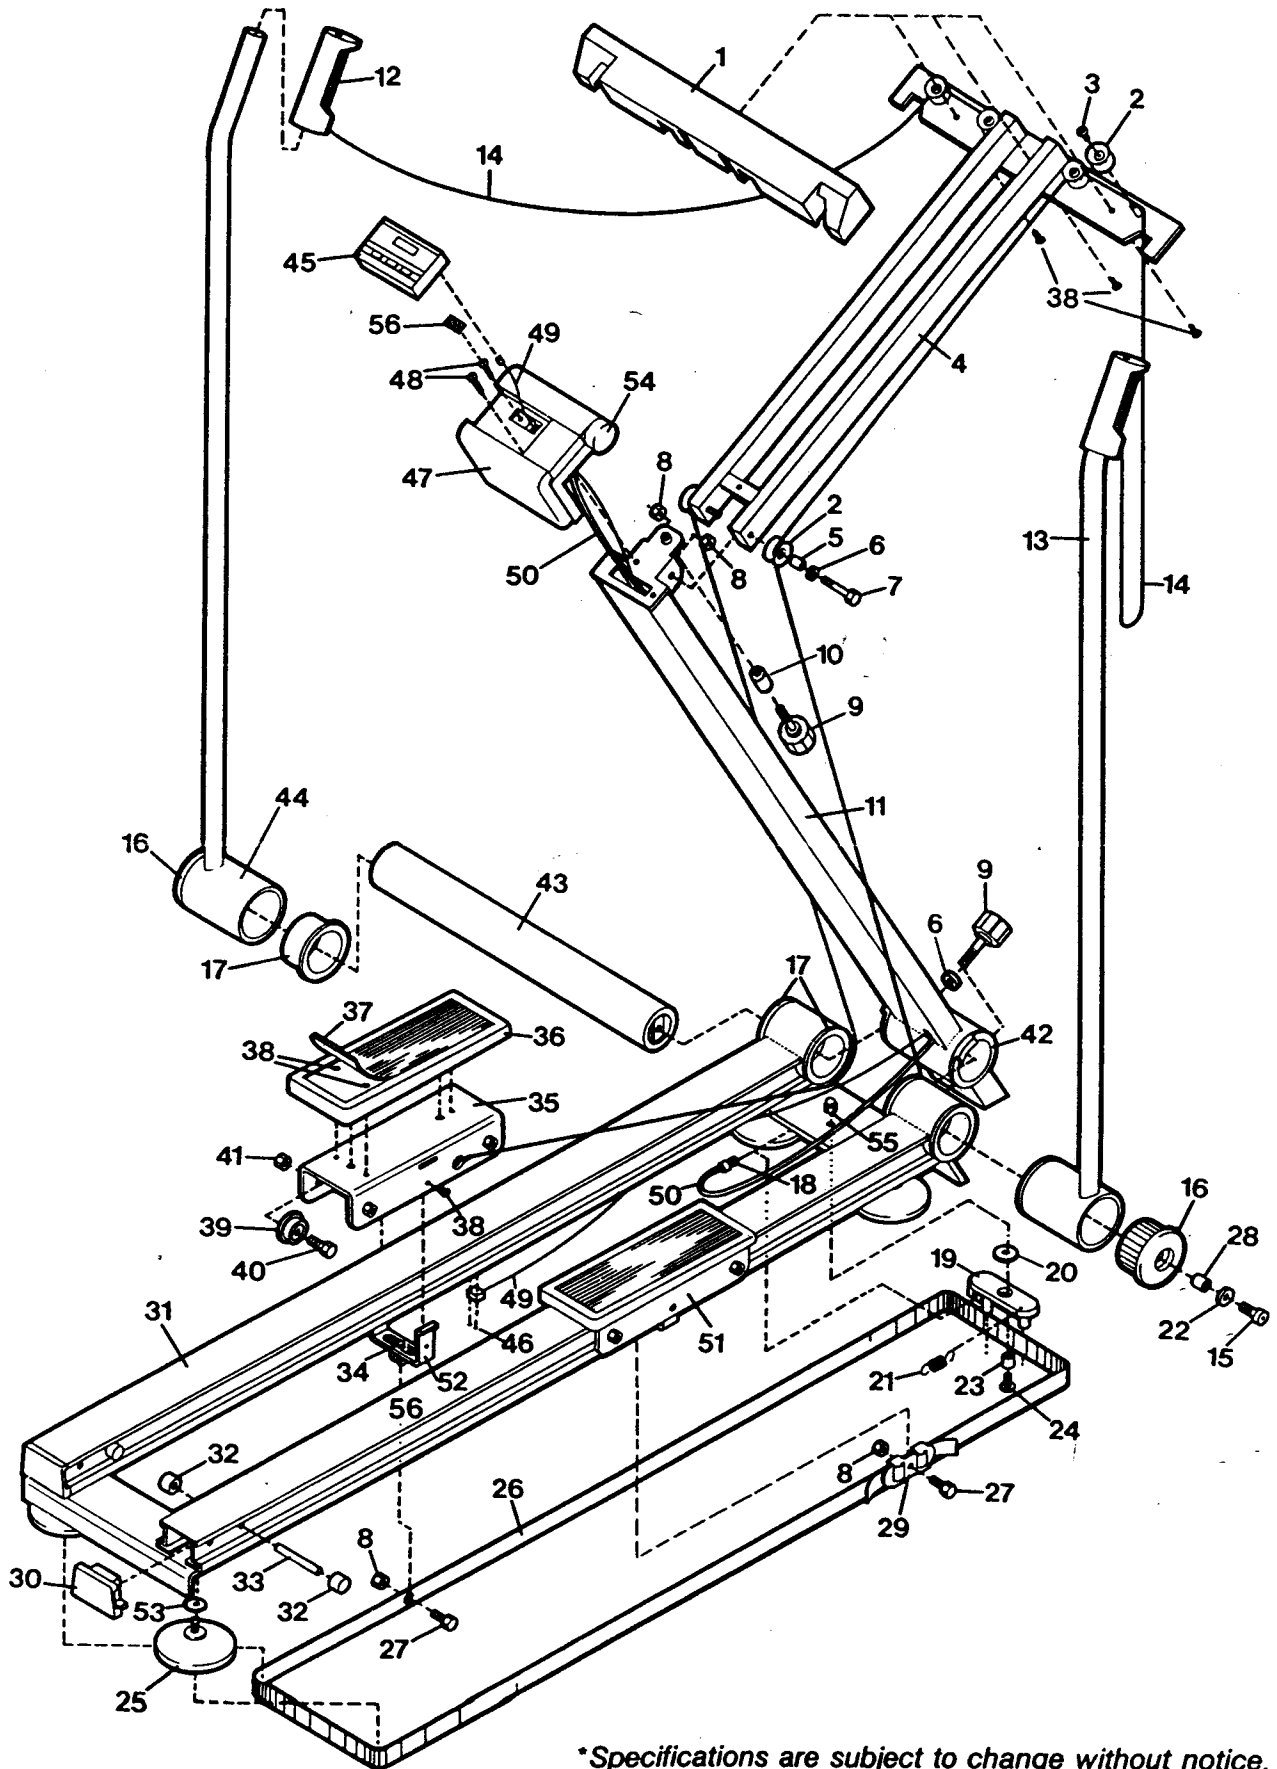

Key No.	Qty.	Description	Key No.	Qty.	Description
1	1	Pulley Cover	31	1	Frame
2	6	Pulley	32	4	Pedal Bumper
3	4	Pulley Screw	33	2	Bumper Pin
4	1	Frame Arm	34	1	Magnet
5	2	Metal Bushing	35	1	Left Ski Pedal
6	3	Washer	36	2	Pedal Plate
7	2	Long Hex Bolt	37	2	Grip Pad
8	4	Locknut	38	13	Phillips Screw
9	2	Locking Knob	39	8	Pedal Wheel
10	1	Knob Spacer	40	8	Hex Bolt
11	1	Frame Upright	41	8	Nylon Locknut
12	2	Handgrip	42	2	Notched Bushing
13	1	Right Ski Pole	43	1	Pivot Shaft
14	2	Cord	44	1	Left Ski Pole
15	2	Button Head Bolt	45	1	Electronic Monitor
16	2	End Cap	46	2	Small Screw
17	6	Bushing	47	1	Console w/Pad
18	1	Hollow Bolt Assembly	48	2	Console Screw
19	1	Tension Bracket	49	1	Sensor Wire/Switch
20	1	Bracket Washer	50	1	Resistance Control Cable
21	1	Spring	51	1	Right Ski Pedal
22	2	End Cap Washer	52	2	Strap Bracket
23	1	Metal Spacer	53	4	Flat Washer
24	1	Phillips Bolt	54	1	Resistance Control Knob
25	4	Molded Foot	55	1	Acorn Nut
26	1	Resistance Strap	56	2	Fastener Strip
27	2	Strap Bolt	#	1	Owner's Manual
28	2	End Cap Spacer	#	1	Monitor Operation Guide
29	1	Strap Buckle			
30	2	Frame End Cap			

Note: “#” indicates a non-illustrated part.

See the back cover of this manual for part reordering instructions.

*Specifications are subject to change without notice.