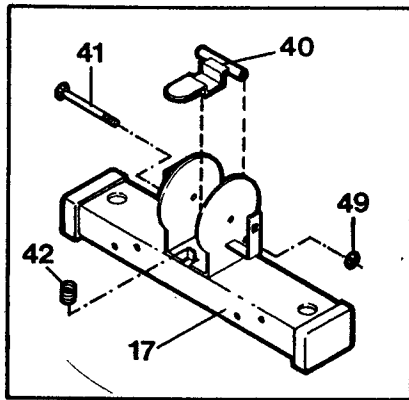

# PART LIST—Model No. WL611520

Rev. 9/92

Key No.	Qty.	Description	Key No.	Qty.	Description
1	2	Ski Rail	26	1	Upright
2	1	Rear Stabilizer	27	1	Console
3	4	Stabilizer Endcap	28	2	Foam Grip
4	1	Left Ski Pedal	29	1	Left Ski Pole Housing
5	2	Pulley	30	8	Resistance Pad
6	1	Ski Pedal Strap	31	1	Reed Switch Screw
7	2	Pulley Bolt	32	2	Adhesive Strip
8	12	Nut	33	2	Ski Pedal Cover
9	6	Screw	34	3	Pulley Washer
10	8	Stabilizer Screw	35	1	Reed Switch Wire
11	2	Ski Pole Endcap	36	8	Console Screw
12	2	Magnet Screw	37	2	Handlebar Foam Grip
13	2	Pulley Nut	38	2	Incline Leg
14	1	Magnet	39	4	Incline Leg Endcap
15	1	Console Wire	40	1	Upright Bracket
16	1	Strap Knob	41	1	Bracket Bolt
17	1	Front Stabilizer	42	1	Spring
18	2	Nylon Washer	43	2	Handlebar Endcap
19	1	Resistance Dial	44	1	Console Plate
20	1	Housing Cap	45	8	Ski Pedal Spacer
21	1	Long Bolt	46	1	Right Ski Pedal
22	8	Roller Bolt	47	2	Wire Clip
23	8	Ski Pedal Roller	48	1	Right Ski Pole Housing
24	1	Right Ski Pole	#	1	Owner's Manual
25	1	Left Ski Pole			

Note: "#" indicates a non-illustrated part. Specifications are subject to change without notice. See the back cover for information about ordering replacements parts.

# EXPLODED DRAWING—Model No. PF601520

Rev. 7/92

STABILIZER (17) FRONT VIEW