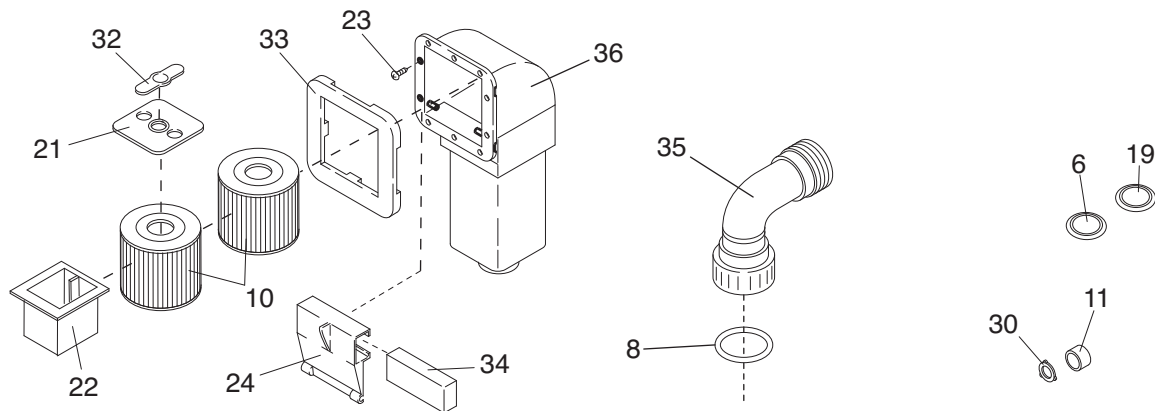

PART LIST— Model No. WLSB40070, WLSG40070, or WLSG51020 R0202A

Key No.	Qty.	Description	Key No.	Qty.	Description
1	8	Buckle Screw	24	1	Filter Door
2	4	Buckle	25	2	Cover Screw
3	4	#8 x 5/8" Screw	26	2	Suction Cover
4	4	Motor Washer	27	2	Standoff Suction Bushing
5	1	Rubber Insulator Pad	28	1	O-ring
6	1	Blue Lens	29	1	Drain Plug
7	1	Zip Tie	30	1	Hose Washer
8	2	2" O-Ring	31	1	Sensor Fitting Assembly
9	2	Removable Collar	32	1	Diverter Valve
10	2	Filter Cartridge	33	1	Trim Plate
11	1	Hose Cap	34	1	Foam, Weir
12	8	#10 x 1" Screw	35	1	1/2" Plumbing Elbow
13	1	Pump Motor	36	1	NSP
14	1	Control Unit	#	2	Key
15	4	Lock Washer	#	1	User's Manual
16	2	Heater Gasket	#	1	Light Bulb
17	1	Air Control Knob	#	2	Ground Wire
18	1	Spa Cover	#	2	Short Panel
19	1	Red Lens	#	2	Long Panel
20	3	Multidirectional Jet	#	4	Corner Panel
21	1	Diverter	#	1	Warning Sign
22	1	Basket	#	1	Warning Sign, Drowning
23	10	#8 x 1 1/2" Screw	#	36	#10 x 2" Panel Screw

Note: “#” indicates a non-illustrated part. Specifications are subject to change without notice.

EXPLODED DRAWING — Model No. WLSB40070, WLSG40070, or WLSG51020 R0202A