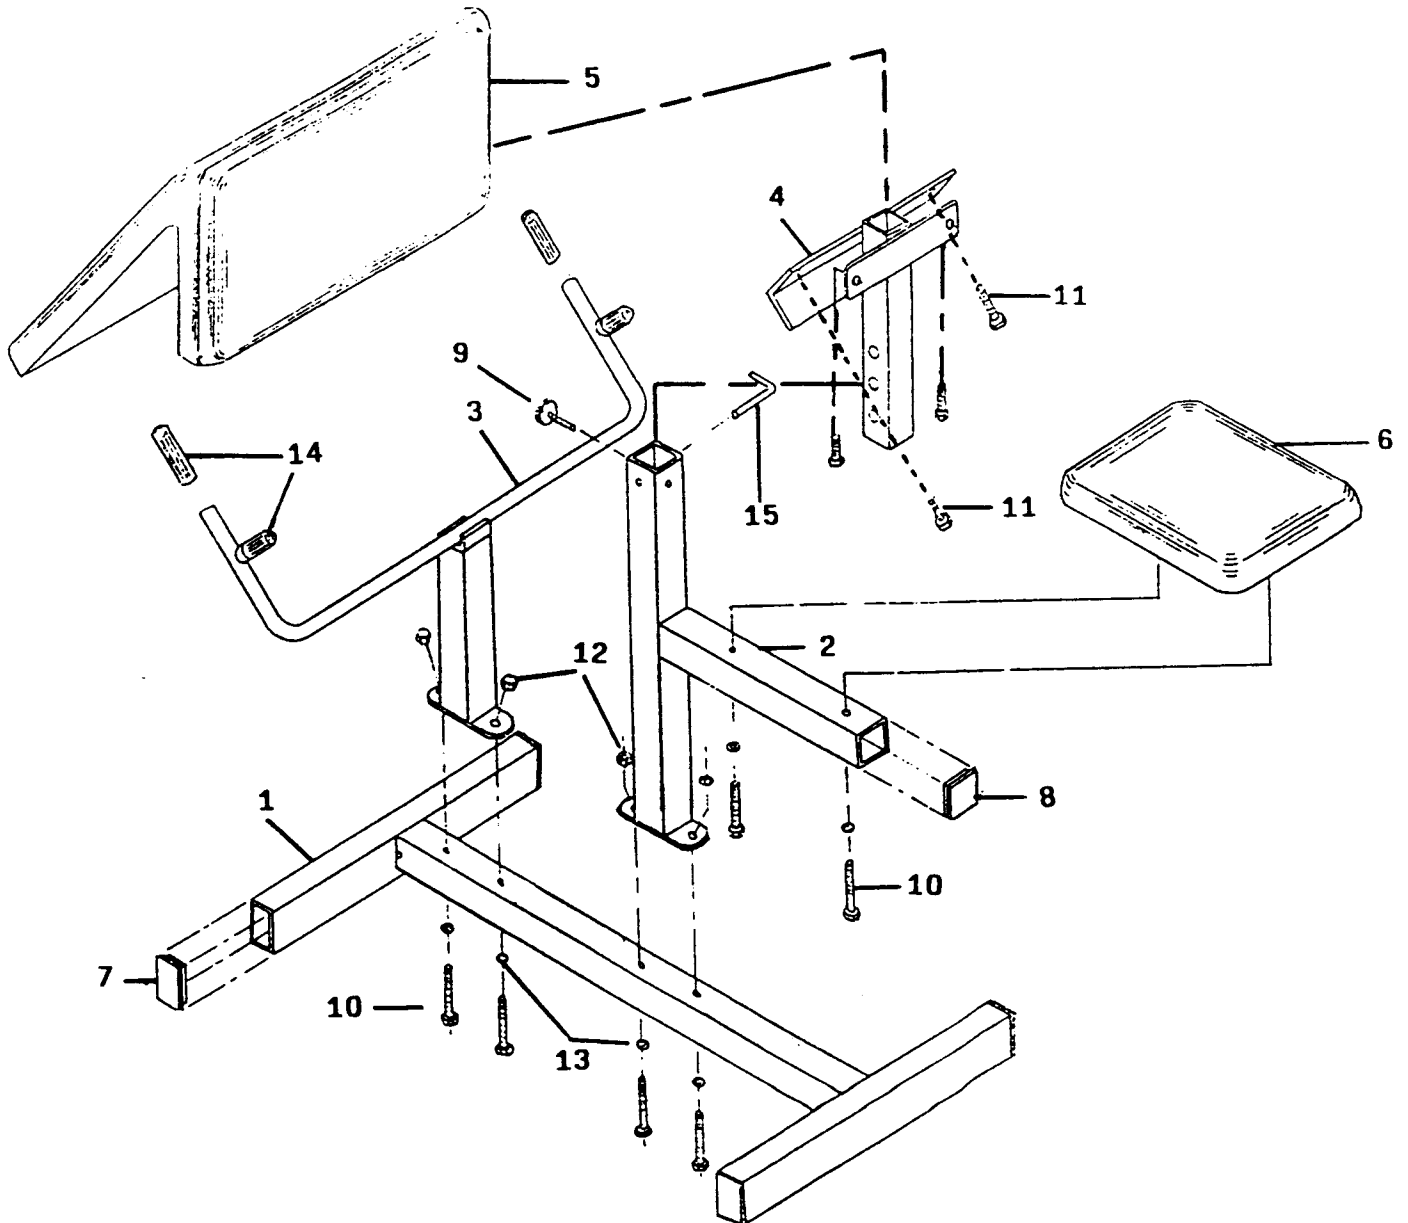

## ADJUSTABLE ARM CURL

IM3307

Im 3307

PARTS LIST

REF NO.	PART NO.	QTY	PART DESCRIPTION
1	3307-01	1	BASE
2	3307-02	1	FRAME PAD SUPPORT
3	3307-03	1	BAR HOLDER SUPPORT
4	3307-04	1	PAD SUPPORT
5	3307-05	1	ARM PAD
6	3307-06	1	SEAT PAD
7	3307-07	4	1 1/4" X 2 1/4" PVC PLUG
8	3307-08	1	2" END CAP
9	3307-09	1	KNOT BOLT
10	3307-10	6	3/8" X 2 3/4" HEX BOLT
11	3307-11	4	3/8" X 3/4" HEX BOLT
12	3307-12	4	3/8" NUT
13	3307-13	6	WASHER
14	3307-14	4	GRIP
15	3307-15	1	LOCK PIN