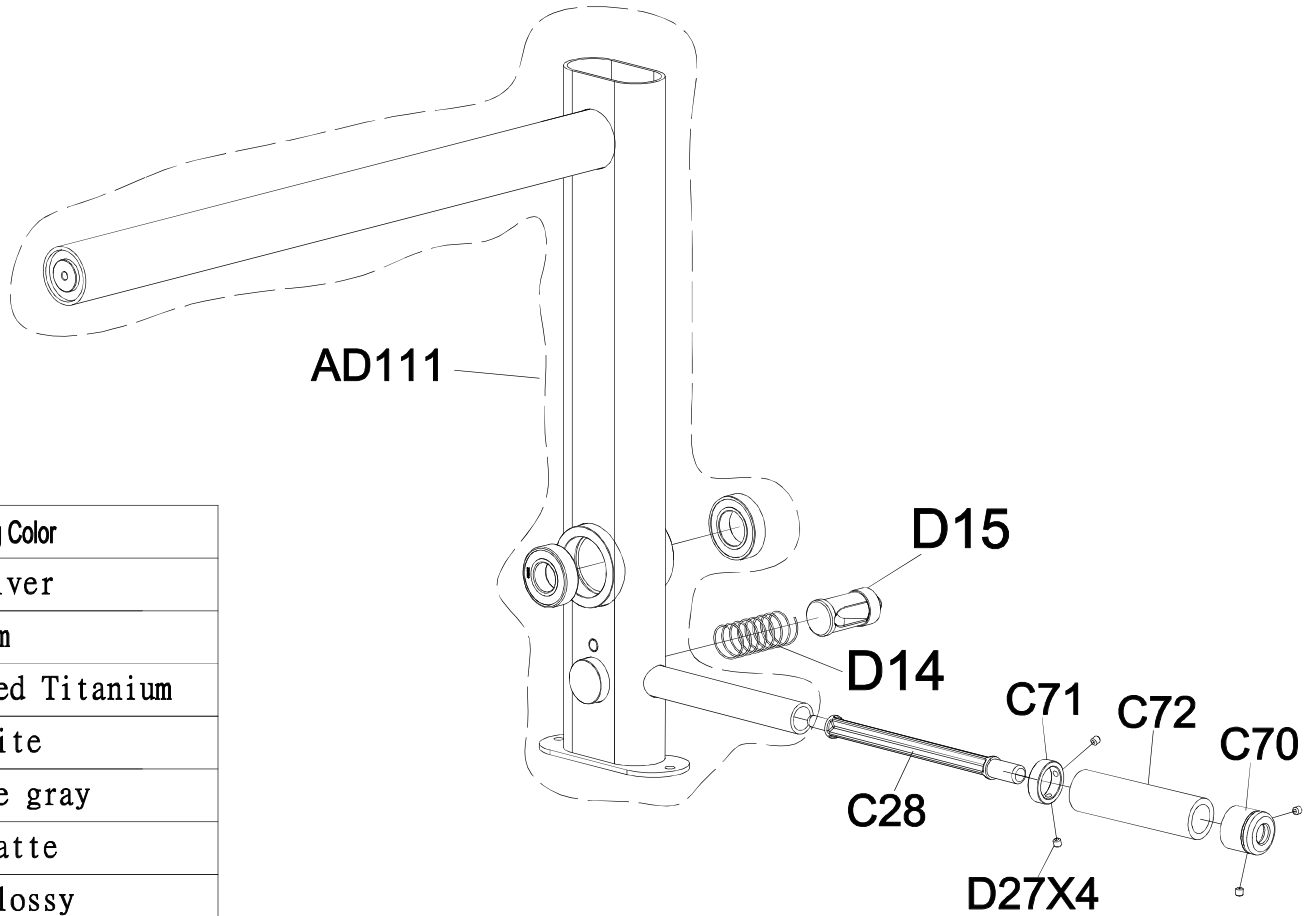

DRAWING NO	PG7GM226BH-KM		
PART NAME	Explosive Diagram		
PART NO	MGM0926-00	REV	A
APPROVE	Wangzhiqing	DATE	2024.06.20

DRAWING NO	GM126F-SF02		
PART NAME	Rotating arm set		
PART NO	See chart		B
APPROVE	Wangzhiqing	DATE	2024.6.21

SAP No.	Paintiong Color
1000508098	Iced Sliver
1000508100	Platinum
1000508103	Polarized Titanium
1000508105	Lace White
1000508109	Graphite gray
1000508112	Black Matte
1000508115	Black Glossy
1000517557	O-PF Purple