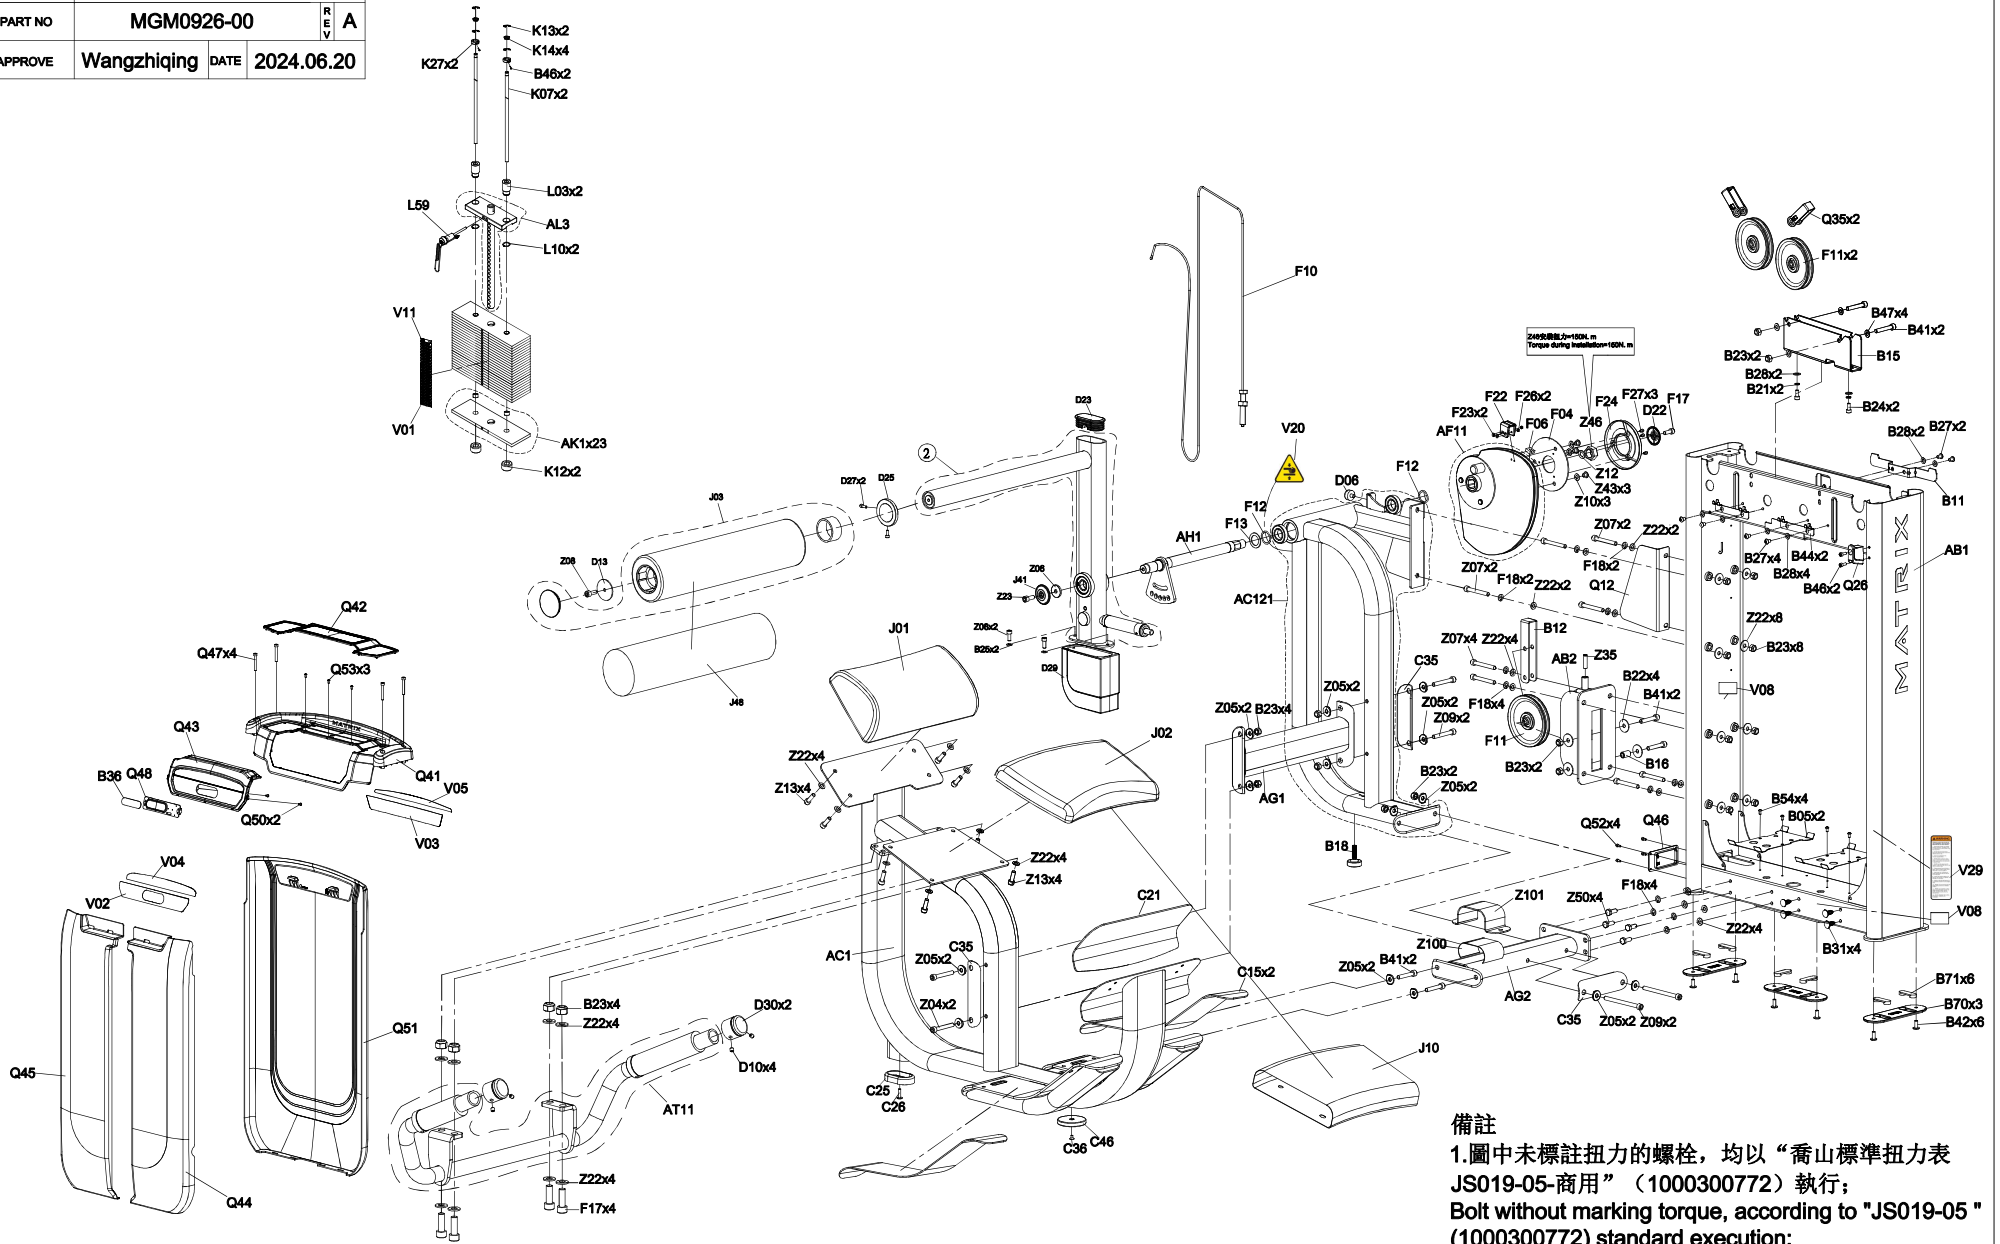

DRAWING NO	PG7GM226BH-KM		
PART NAME	Explosive Diagram		
PART NO	MGM0926-00	REV	A
APPROVE	Wangzhiqing	DATE	2024.06.20

DRAWING NO	GM126F-SF02		
PART NAME	Rotating arm set		
PART NO	See chart		B
APPROVE	Wangzhiqing	DATE	2024.6.21

SAP No.	Paintiong Color
1000508098	Iced Sliver
1000508100	Platinum
1000508103	Polarized Titanium
1000508105	Lace White
1000508109	Graphite gray
1000508112	Black Matte
1000508115	Black Glossy
1000517557	O-PF Purple