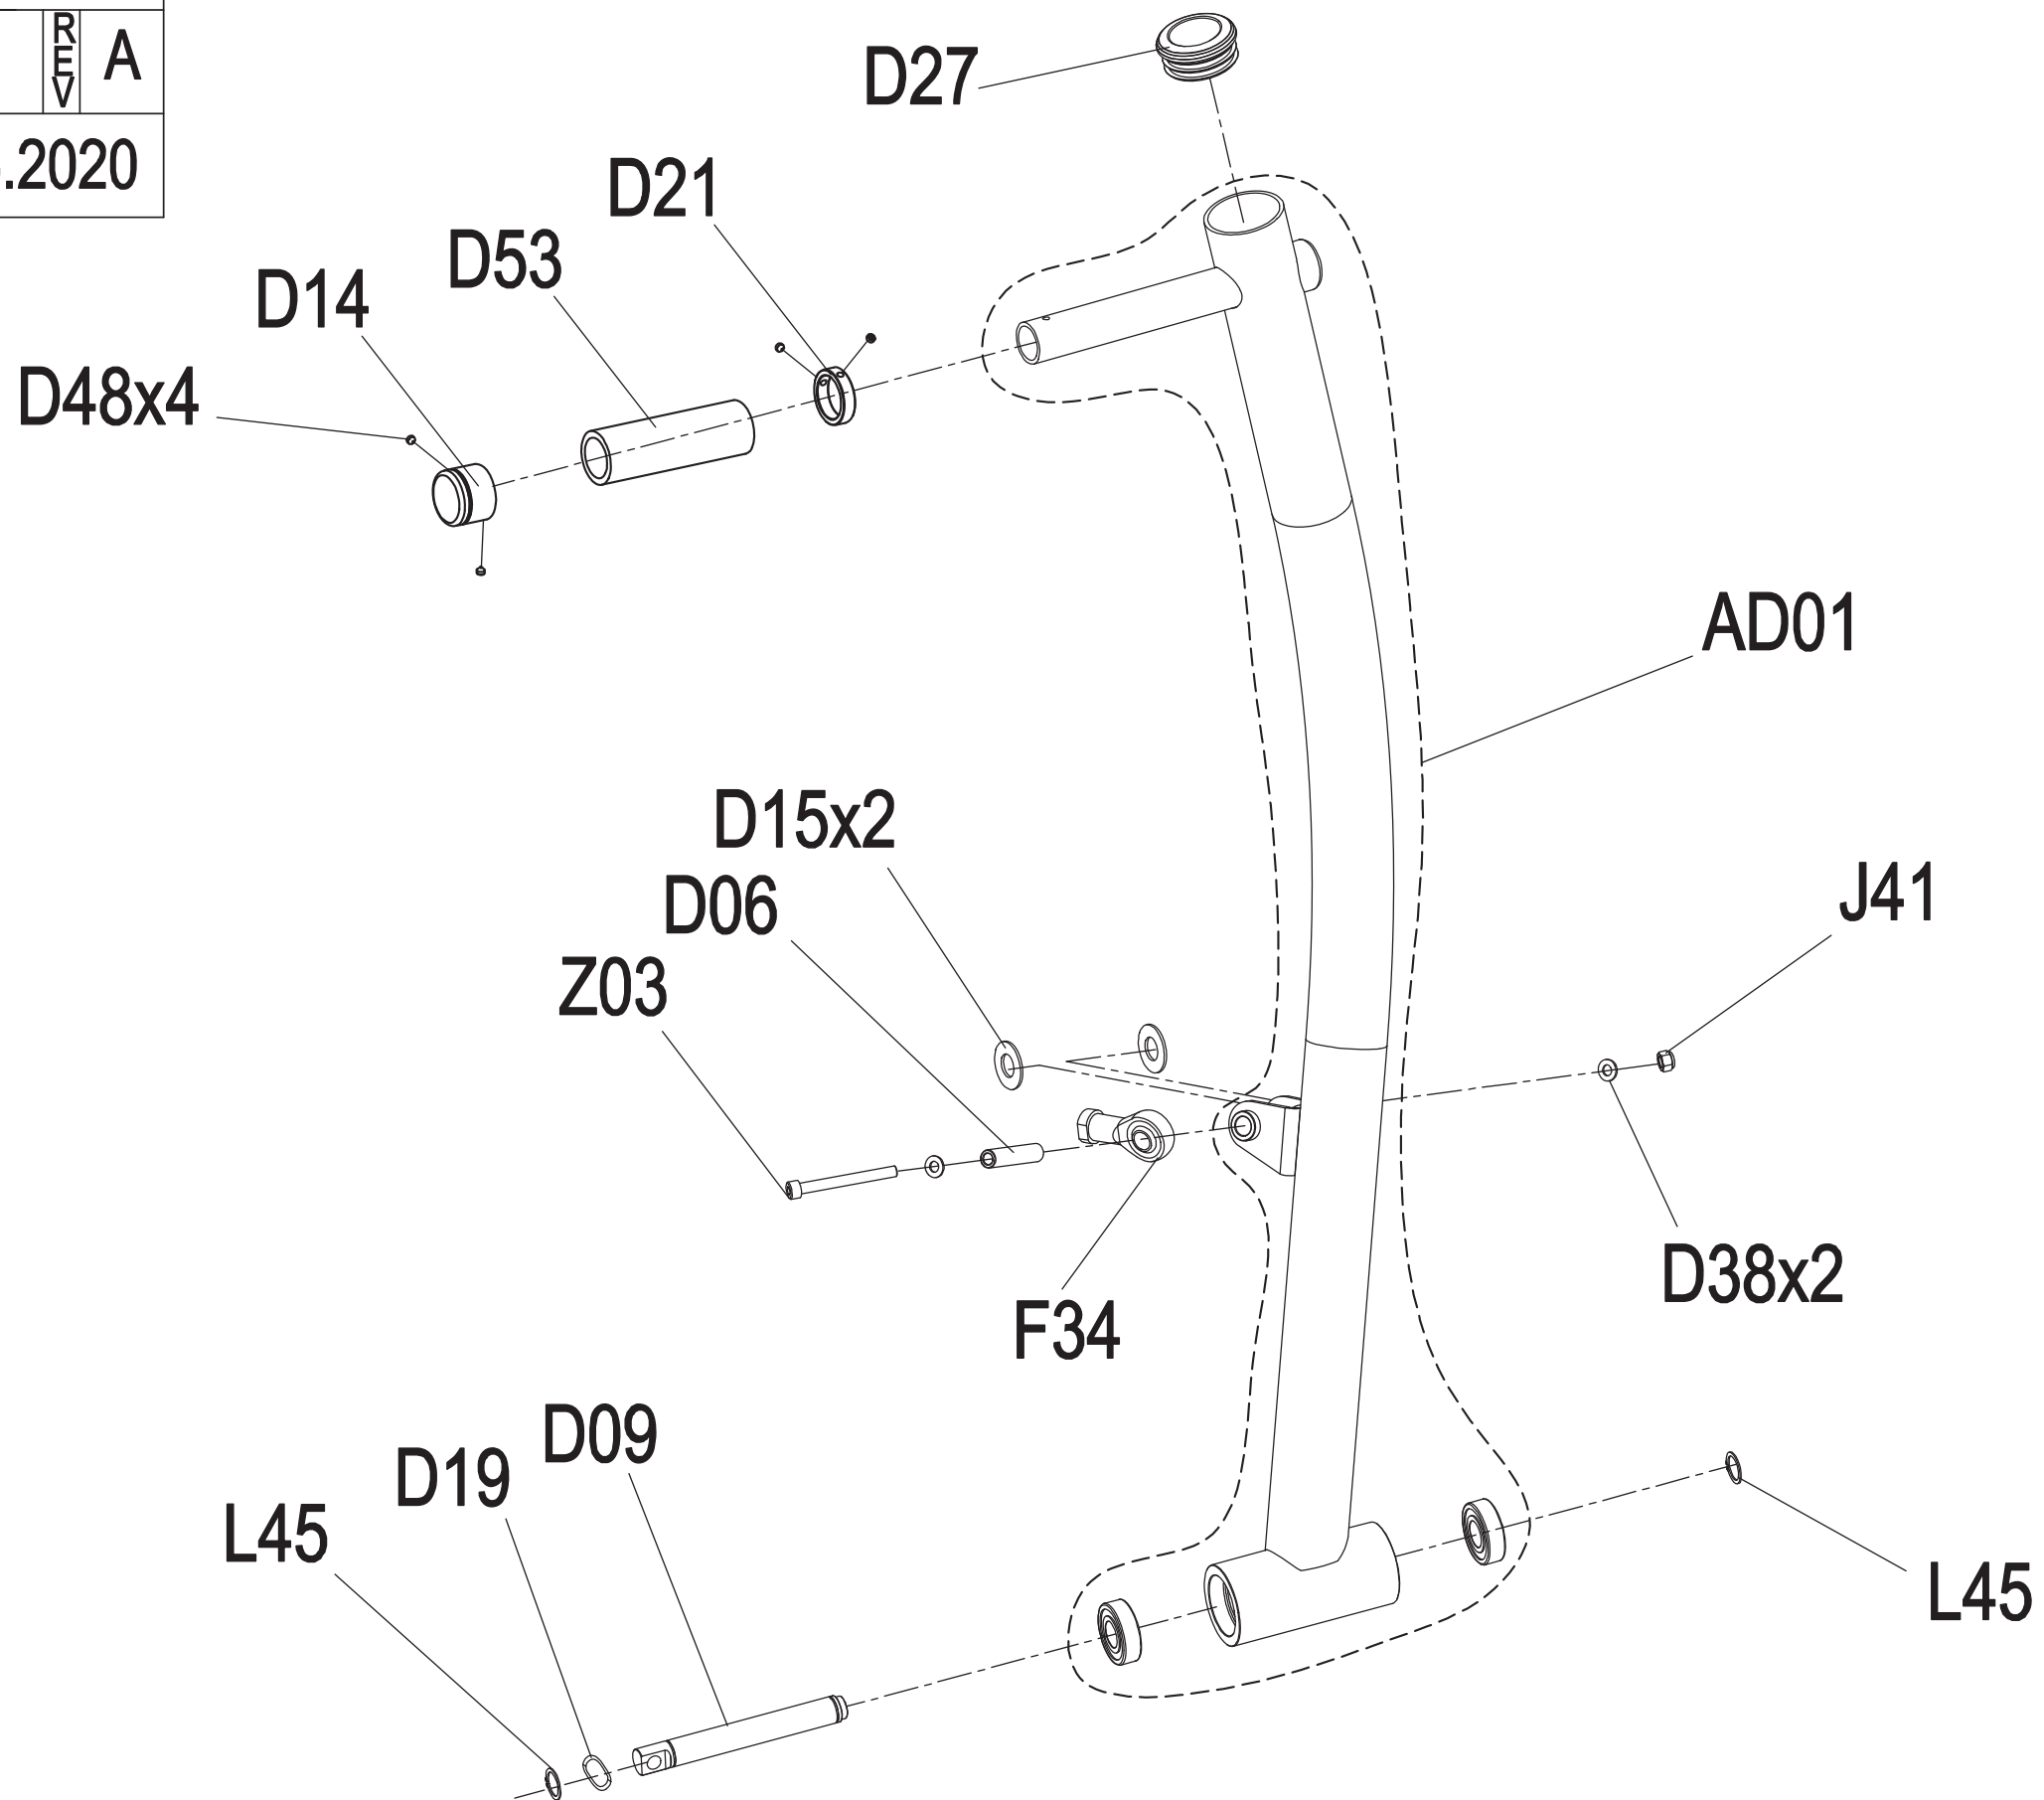

DRAWING NO	GM118-SF01		
PART NAME	Sliding Pulley Set		
PART NO	See Chart	REV	A
APPROVE	Harvey	DATE	08.12.2020

Part NO.	Color
1000416167	Iced Sliver
1000416168	Platinum
1000416169	Polarized Titanium
1000416171	Lace White
1000416172	Pearl White
1000416173	Mat Black
1000416174	Black Glossy
1000434107	O-PF Purple
1000440736	PF Yellow RAL1023
1000457668	Graphite Grey

DRAWING NO	GM218-SF02		
PART NAME	Pedal Arm set;left		
PART NO	See Chart	REV	A
APPROVE	Harvey	DATE	11.25.2020

Part NO.	Color
1000457709	Iced Sliver
1000457710	Platinum
1000457711	Polarized Titanium
1000457712	Lace White
1000457713	Pearl White
1000457714	Mat Black
1000457715	Black Glossy
1000457732	Graphite Grey

DRAWING NO	GM218-SF03		
PART NAME	Pedal Arm set;right		
PART NO	See Chart	REV	A
APPROVE	Harvey	DATE	11.25.2020

Part NO.	Color
1000457722	Iced Sliver
1000457723	Platinum
1000457724	Polarized Titanium
1000457725	Lace White
1000457726	Pearl White
1000457727	Mat Black
1000457728	Black Glossy
1000457733	Graphite Grey

DRAWING NO	GM118-SF04		
PART NAME	Swivel Axle Set		
PART NO	See Chart	REV	A
APPROVE	Harvey	DATE	08.12.2020

Part NO.	Color
1000416274	Iced Sliver
1000416275	Platinum
1000416276	Polarized Titanium
1000416277	Lace White
1000416278	Pearl White
1000416279	Mat Black
1000416280	Black Glossy
1000434183	O-PF Purple
1000440739	PF Yellow RAL1023
1000457739	Graphite Grey