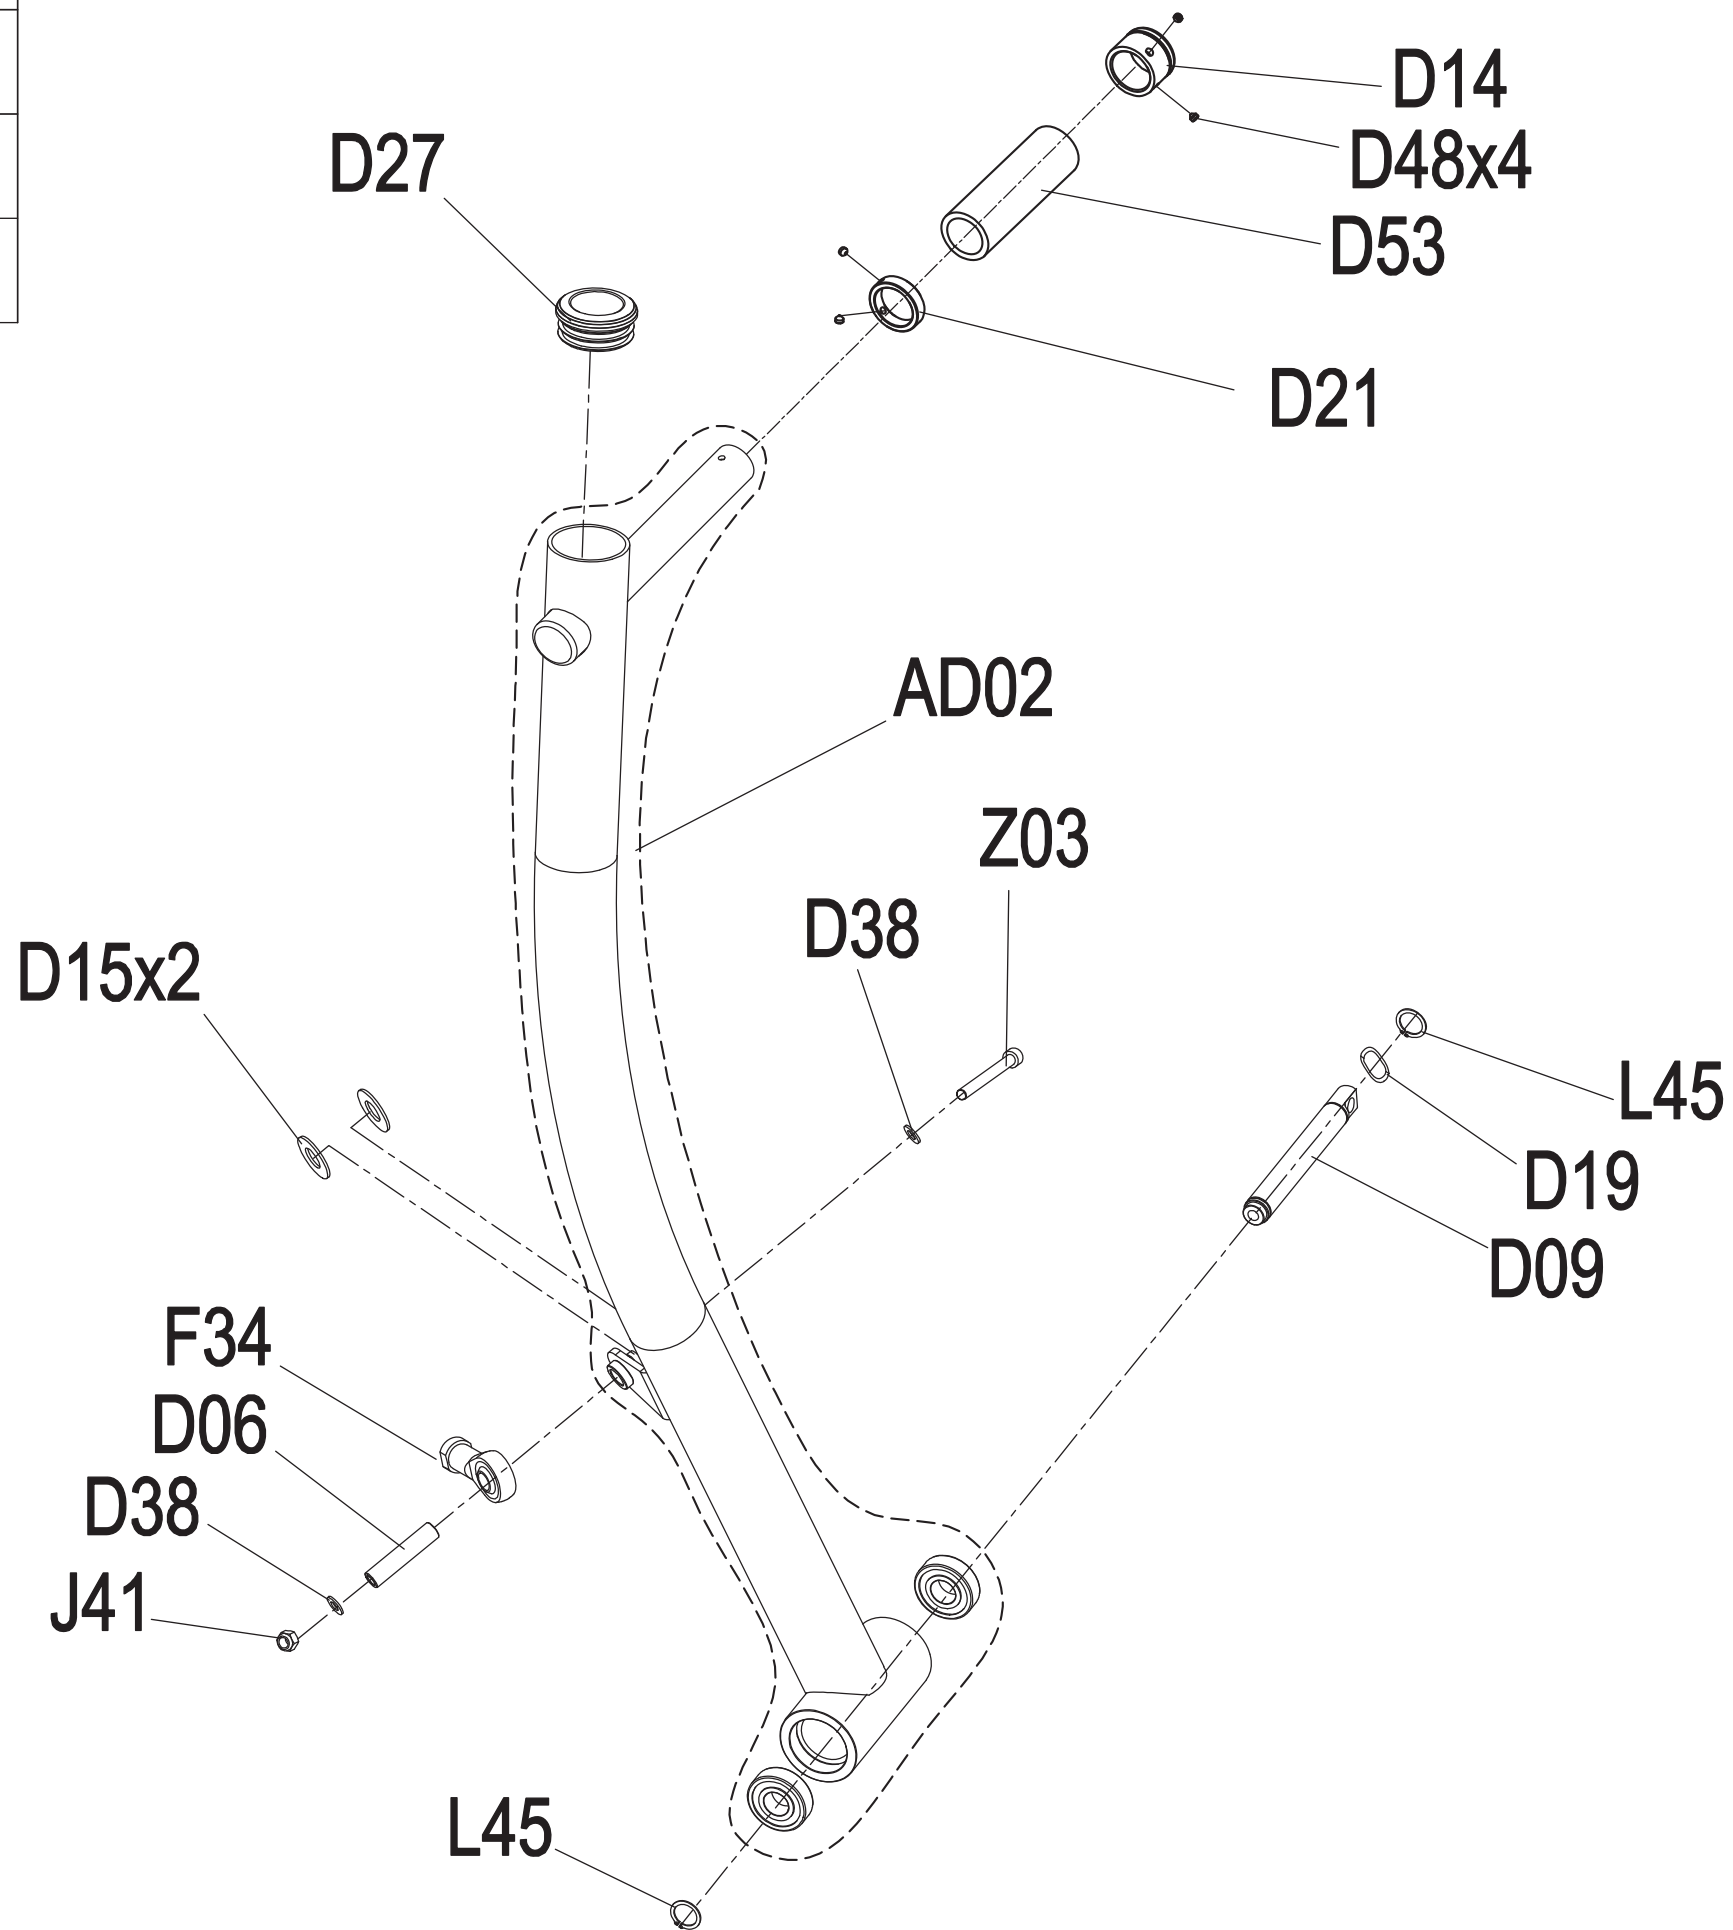

DRAWING NO	GM118-SF01		
PART NAME	Sliding Pulley Set		
PART NO	See Chart	REV	A
APPROVE	Harvey	DATE	08.12.2020

Part NO.	Color
1000416167	Iced Sliver
1000416168	Platinum
1000416169	Polarized Titanium
1000416171	Lace White
1000416172	Pearl White
1000416173	Mat Black
1000416174	Black Glossy
1000434107	O-PF Purple
1000440736	PF Yellow RAL1023
1000457668	Graphite Grey

DRAWING NO	GM218-SF02		
PART NAME	Pedal Arm set;left		
PART NO	See Chart	REV	A
APPROVE	Harvey	DATE	11.25.2020

Part NO.	Color
1000457709	Iced Sliver
1000457710	Platinum
1000457711	Polarized Titanium
1000457712	Lace White
1000457713	Pearl White
1000457714	Mat Black
1000457715	Black Glossy
1000457732	Graphite Grey

DRAWING NO	GM218-SF03		
PART NAME	Pedal Arm set;right		
PART NO	See Chart	REV	A
APPROVE	Harvey	DATE	11.25.2020

Part NO.	Color
1000457722	Iced Sliver
1000457723	Platinum
1000457724	Polarized Titanium
1000457725	Lace White
1000457726	Pearl White
1000457727	Mat Black
1000457728	Black Glossy
1000457733	Graphite Grey

DRAWING NO	GM118-SF04		
PART NAME	Swivel Axle Set		
PART NO	See Chart	REV	A
APPROVE	Harvey	DATE	08.12.2020

Part NO.	Color
1000416274	Iced Sliver
1000416275	Platinum
1000416276	Polarized Titanium
1000416277	Lace White
1000416278	Pearl White
1000416279	Mat Black
1000416280	Black Glossy
1000434183	O-PF Purple
1000440739	PF Yellow RAL1023
1000457739	Graphite Grey