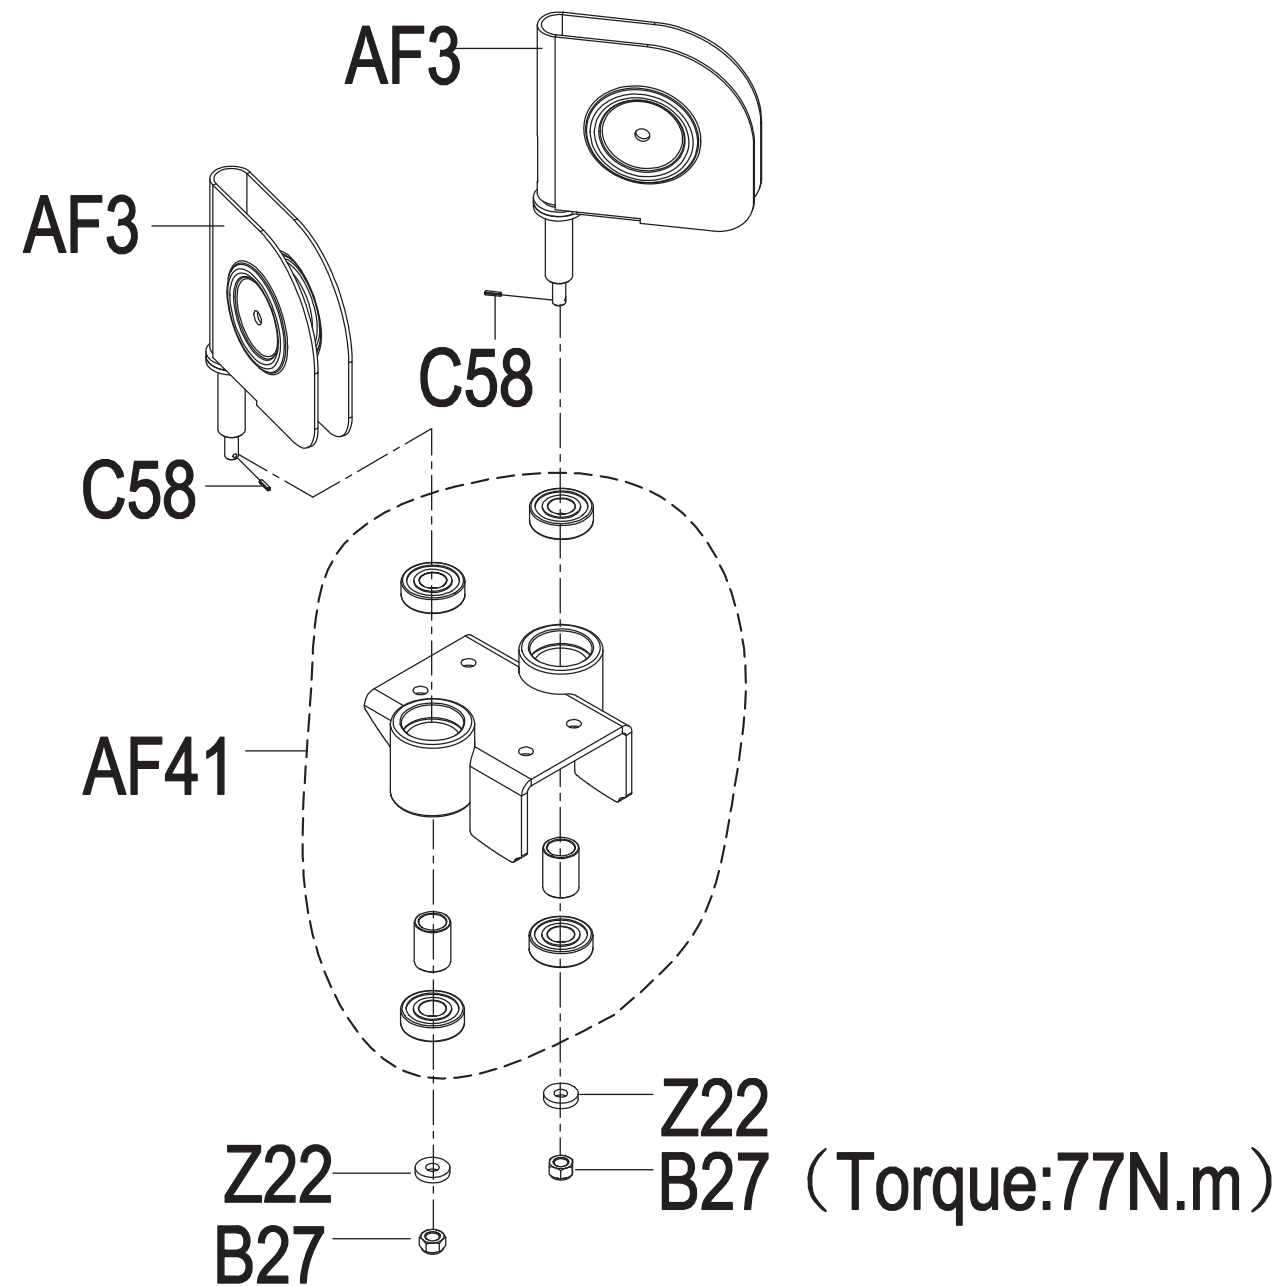

DRAWING NO	GM118-SF01		
PART NAME	Sliding Pulley Set		
PART NO	See Chart	REV	A
APPROVE	Harvey	DATE	08.12.2020

Part NO.	Color
1000416167	Iced Sliver
1000416168	Platinum
1000416169	Polarized Titanium
1000416171	Lace White
1000416172	Pearl White
1000416173	Mat Black
1000416174	Black Glossy
1000434107	O-PF Purple
1000440736	PF Yellow RAL1023
1000457668	Graphite Grey

DRAWING NO	GM218-SF02		
PART NAME	Pedal Arm set;left		
PART NO	See Chart	REV	A
APPROVE	Harvey	DATE	11.25.2020

Part NO.	Color
1000457709	Iced Sliver
1000457710	Platinum
1000457711	Polarized Titanium
1000457712	Lace White
1000457713	Pearl White
1000457714	Mat Black
1000457715	Black Glossy
1000457732	Graphite Grey

DRAWING NO	GM218-SF03		
PART NAME	Pedal Arm set;right		
PART NO	See Chart	REV	A
APPROVE	Harvey	DATE	11.25.2020

Part NO.	Color
1000457722	Iced Sliver
1000457723	Platinum
1000457724	Polarized Titanium
1000457725	Lace White
1000457726	Pearl White
1000457727	Mat Black
1000457728	Black Glossy
1000457733	Graphite Grey

DRAWING NO	GM118-SF04		
PART NAME	Swivel Axle Set		
PART NO	See Chart	REV	A
APPROVE	Harvey	DATE	08.12.2020

Part NO.	Color
1000416274	Iced Sliver
1000416275	Platinum
1000416276	Polarized Titanium
1000416277	Lace White
1000416278	Pearl White
1000416279	Mat Black
1000416280	Black Glossy
1000434183	O-PF Purple
1000440739	PF Yellow RAL1023
1000457739	Graphite Grey