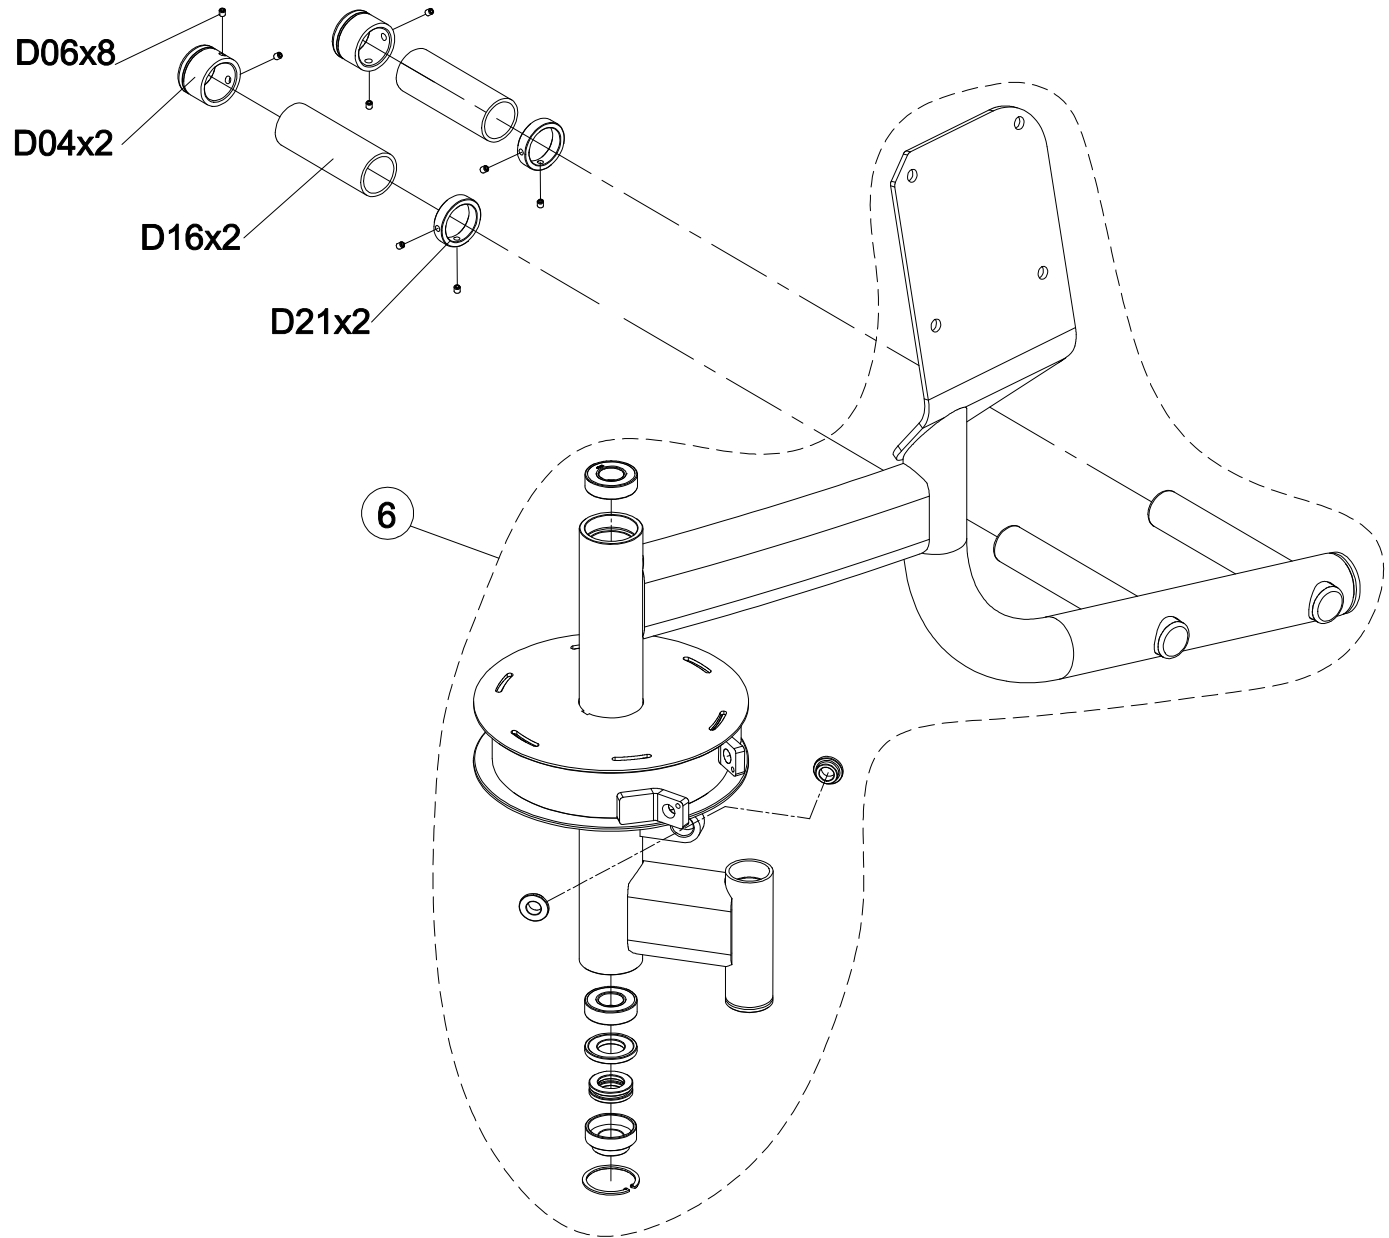

DRAWING NO	GM115-AD15		
PART NAME	Part Explosive Diagram		
PART NO	See Chart	REV	A
APPROVE	SuYehua	DATE	2024.02.29

Part NO.	Color
1000414307	Iced Sliver
1000414308	Platinum
1000414309	Polarized Titanium
1000414310	Lace White
1000414311	Pearl White
1000414312	Mat Black
1000414313	Black Glossy
1000427403	PF Purple
1000430668	White Tube
1000433064	O-PF Purple
1000440569	PF Yellow RAL1023
1000457026	Graphite Grey

DRAWING NO	GM115-AD06		
PART NAME	Swivel arm set;R;Assembly		
PART NO	See Chart	REV	A
APPROVE	SuYehua	DATE	2024.02.29

Part NO.	Color
1000414246	Iced Sliver
1000414249	Platinum
1000414252	Polarized Titanium
1000414254	Lace White
1000414256	Pearl White
1000414258	Mat Black
1000414260	Black Glossy
1000427405	PF Purple
1000430669	White Tube
1000433066	O-PF Purple
1000440579	PF Yellow RAL1023
1000457022	Graphite Grey

DRAWING NO	GM220-SF01		
PART NAME	Handle set ; Assembly		
PART NO	See Chart		A
APPROVE	Ouyanggang	DATE	08.01.2020

Part NO.	Color
1000456996	Iced Sliver
1000456997	Platinum
1000456999	Polarized Titanium
1000457000	Lace White
1000457001	Pearl White
1000457002	Mat Black
1000457003	Black Glossy
1000457006	PF Yellow RAL1023
1000457004	Graphite Grey