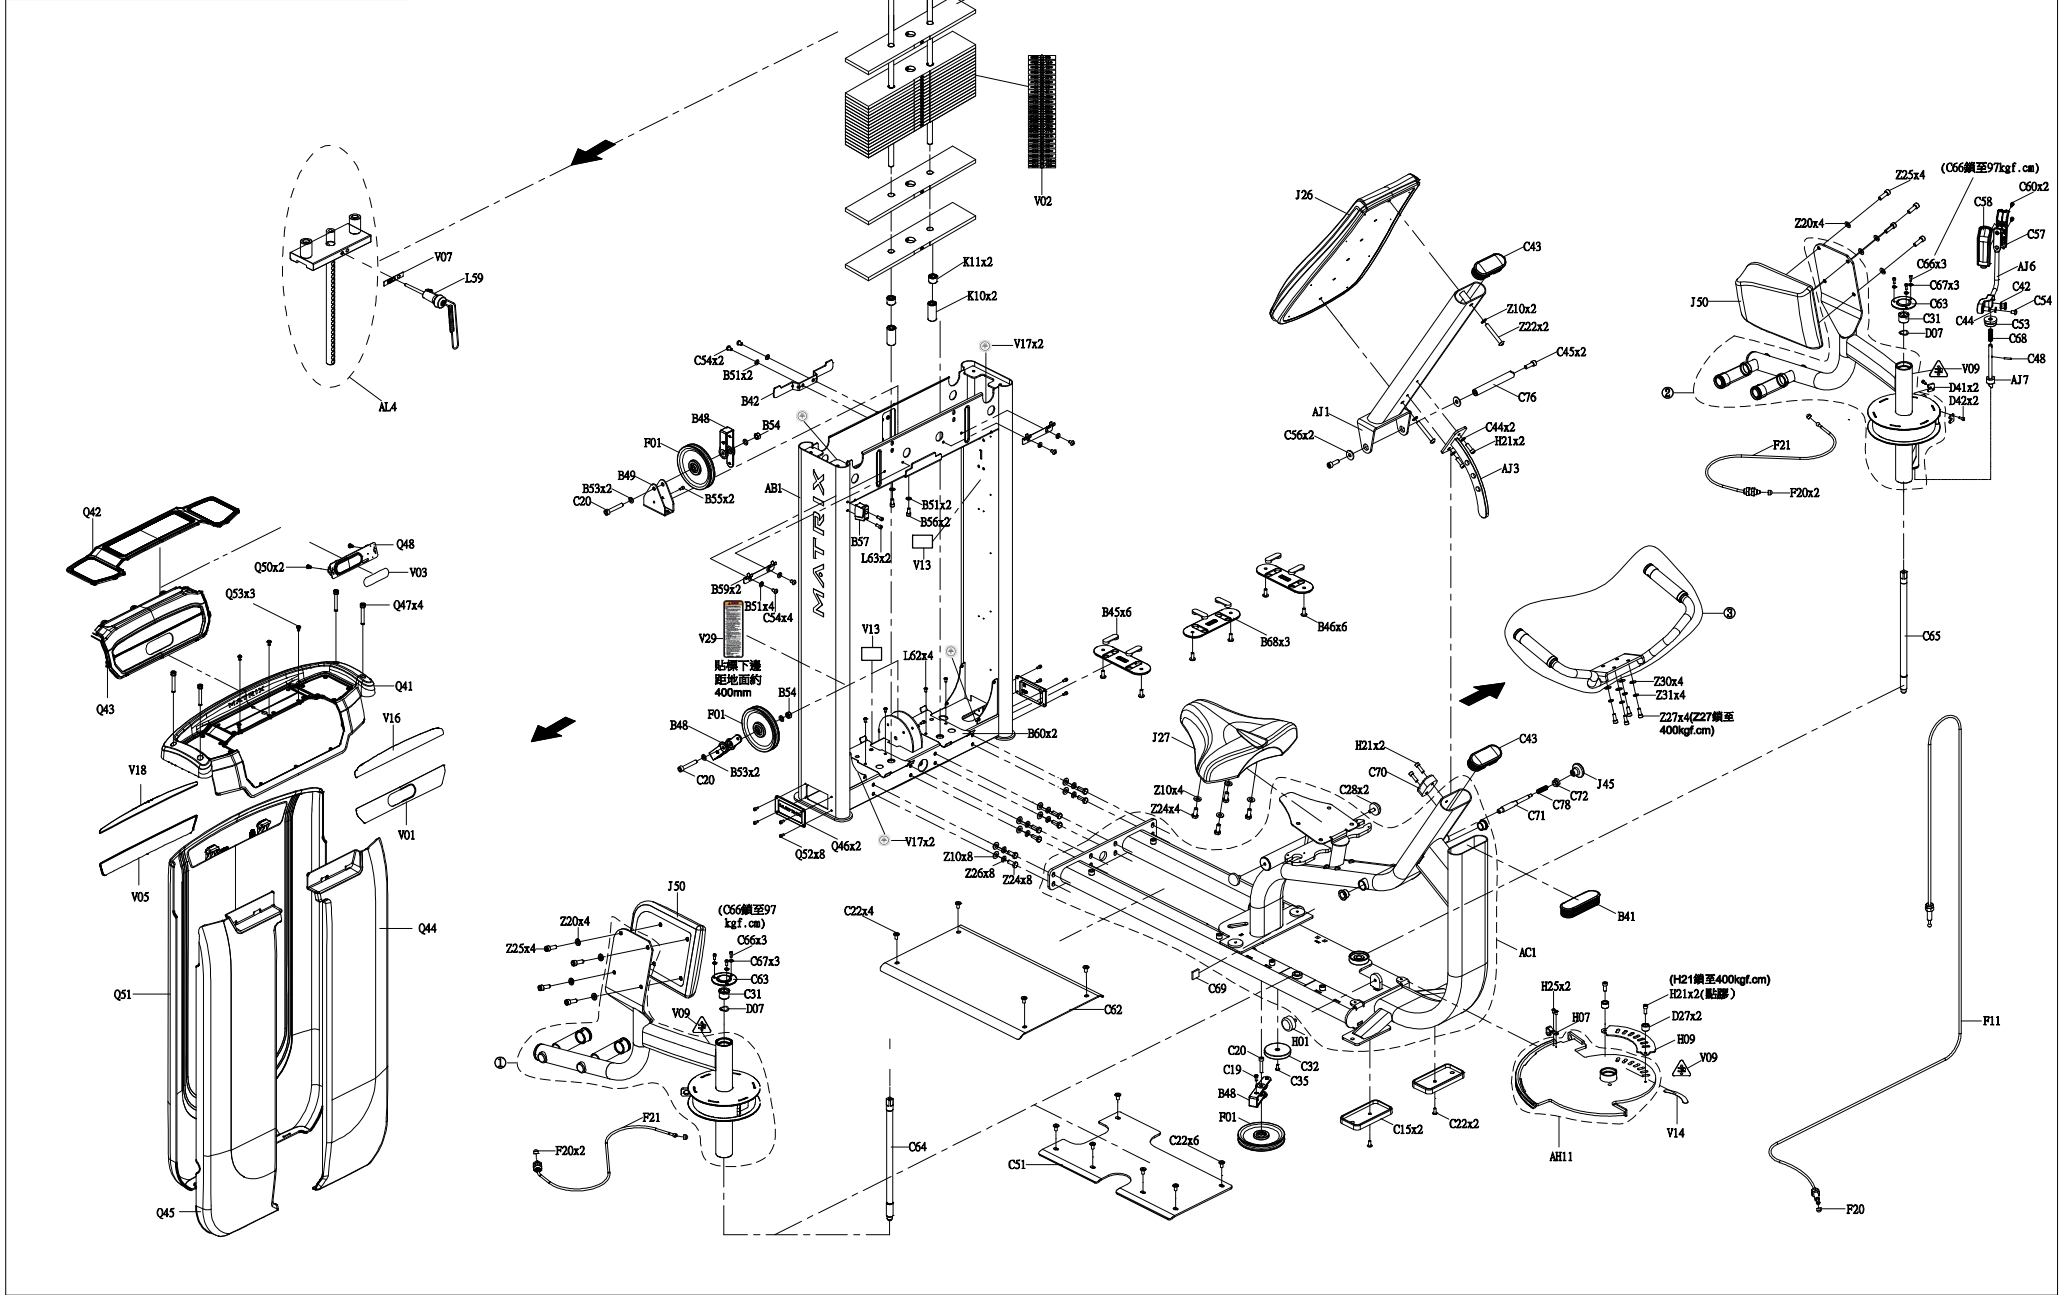

DRAWING NO	PG7GM215BH-KM		
PART NAME	Explosive Drawing		
PART NO	MGM0908-00	REV	A
APPROVE	DuZuoHao	DATE	2024.06.06

DRAWING NO	GM115-AD05		
PART NAME	Swivel arm set;L;Assembly		
PART NO	See Chart	REV	A
APPROVE	SuYehua	DATE	2024.02.29

DRAWING NO	GM115-AD15		
PART NAME	Part Explosive Diagram		
PART NO	See Chart	REV	A
APPROVE	SuYehua	DATE	2024.02.29

Part NO.	Color
1000414307	Iced Sliver
1000414308	Platinum
1000414309	Polarized Titanium
1000414310	Lace White
1000414311	Pearl White
1000414312	Mat Black
1000414313	Black Glossy
1000427403	PF Purple
1000430668	White Tube
1000433064	O-PF Purple
1000440569	PF Yellow RAL1023
1000457026	Graphite Grey

DRAWING NO	GM115-AD06		
PART NAME	Swivel arm set;R;Assembly		
PART NO	See Chart	REV	A
APPROVE	SuYehua	DATE	2024.02.29

Part NO.	Color
1000414246	Iced Sliver
1000414249	Platinum
1000414252	Polarized Titanium
1000414254	Lace White
1000414256	Pearl White
1000414258	Mat Black
1000414260	Black Glossy
1000427405	PF Purple
1000430669	White Tube
1000433066	O-PF Purple
1000440579	PF Yellow RAL1023
1000457022	Graphite Grey

DRAWING NO	GM220-SF01		
PART NAME	Handle set ; Assembly		
PART NO	See Chart		A
APPROVE	Ouyanggang	DATE	08.01.2020

Part NO.	Color
1000456996	Iced Sliver
1000456997	Platinum
1000456999	Polarized Titanium
1000457000	Lace White
1000457001	Pearl White
1000457002	Mat Black
1000457003	Black Glossy
1000457006	PF Yellow RAL1023
1000457004	Graphite Grey