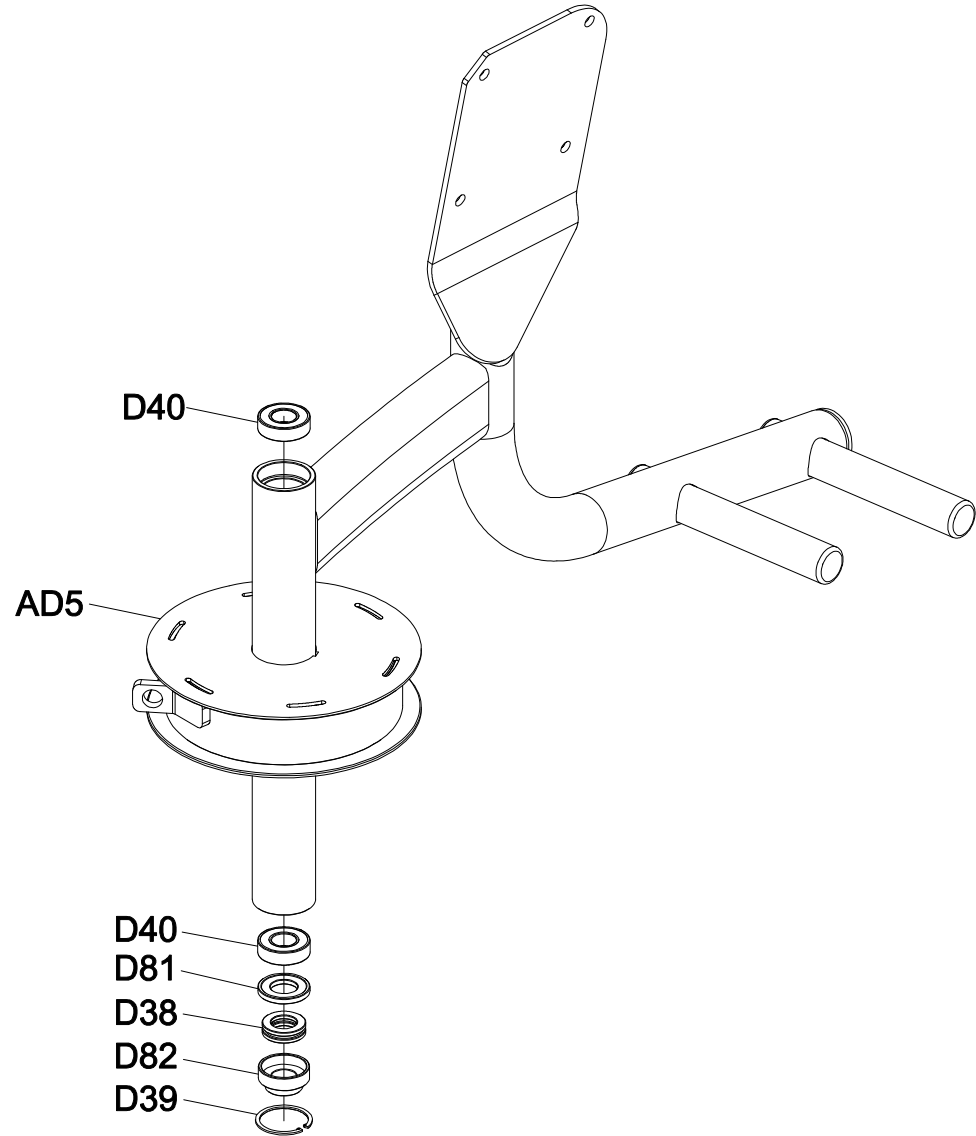

DRAWING NO	PG7GM215BH-KM		
PART NAME	Explosive Drawing		
PART NO	MGM0908-00	REV	A
APPROVE	DuZuoHao	DATE	2024.06.06

DRAWING NO	GM115-AD05		
PART NAME	Swivel arm set;L;Assembly		
PART NO	See Chart	REV	A
APPROVE	SuYehua	DATE	2024.02.29

DRAWING NO	GM115-AD15		
PART NAME	Part Explosive Diagram		
PART NO	See Chart	REV	A
APPROVE	SuYehua	DATE	2024.02.29

Part NO.	Color
1000414307	Iced Sliver
1000414308	Platinum
1000414309	Polarized Titanium
1000414310	Lace White
1000414311	Pearl White
1000414312	Mat Black
1000414313	Black Glossy
1000427403	PF Purple
1000430668	White Tube
1000433064	O-PF Purple
1000440569	PF Yellow RAL1023
1000457026	Graphite Grey

DRAWING NO	GM115-AD06		
PART NAME	Swivel arm set;R;Assembly		
PART NO	See Chart	REV	A
APPROVE	SuYehua	DATE	2024.02.29

Part NO.	Color
1000414246	Iced Sliver
1000414249	Platinum
1000414252	Polarized Titanium
1000414254	Lace White
1000414256	Pearl White
1000414258	Mat Black
1000414260	Black Glossy
1000427405	PF Purple
1000430669	White Tube
1000433066	O-PF Purple
1000440579	PF Yellow RAL1023
1000457022	Graphite Grey

DRAWING NO	GM220-SF01		
PART NAME	Handle set ; Assembly		
PART NO	See Chart		A
APPROVE	Ouyanggang	DATE	08.01.2020

Part NO.	Color
1000456996	Iced Sliver
1000456997	Platinum
1000456999	Polarized Titanium
1000457000	Lace White
1000457001	Pearl White
1000457002	Mat Black
1000457003	Black Glossy
1000457006	PF Yellow RAL1023
1000457004	Graphite Grey