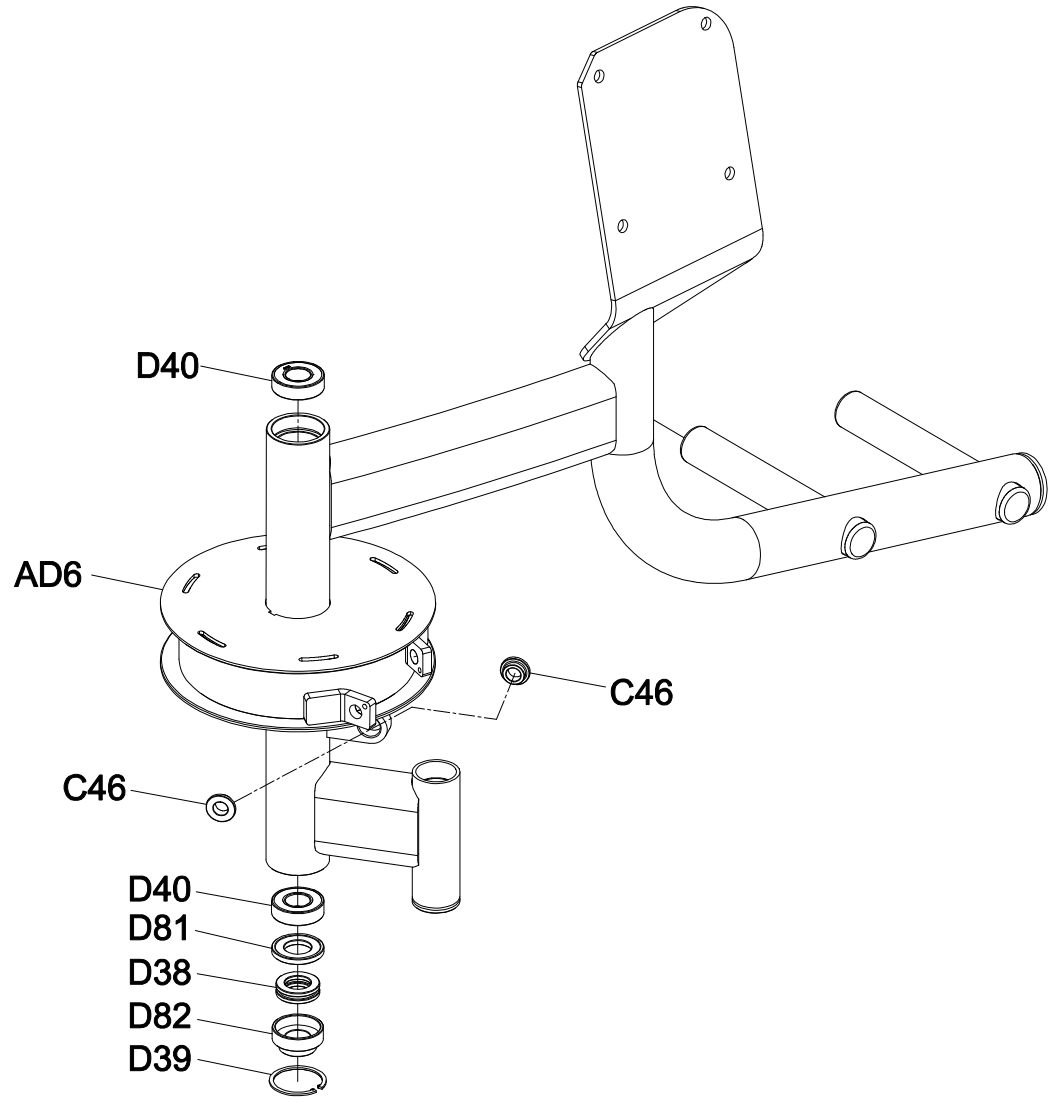

DRAWING NO	GM115-AD15		
PART NAME	Part Explosive Diagram		
PART NO	See Chart	REV	A
APPROVE	SuYehua	DATE	2024.02.29

Part NO.	Color
1000414307	Iced Sliver
1000414308	Platinum
1000414309	Polarized Titanium
1000414310	Lace White
1000414311	Pearl White
1000414312	Mat Black
1000414313	Black Glossy
1000427403	PF Purple
1000430668	White Tube
1000433064	O-PF Purple
1000440569	PF Yellow RAL1023
1000457026	Graphite Grey

DRAWING NO	GM115-AD06		
PART NAME	Swivel arm set;R;Assembly		
PART NO	See Chart	REV	A
APPROVE	SuYehua	DATE	2024.02.29

Part NO.	Color
1000414246	Iced Sliver
1000414249	Platinum
1000414252	Polarized Titanium
1000414254	Lace White
1000414256	Pearl White
1000414258	Mat Black
1000414260	Black Glossy
1000427405	PF Purple
1000430669	White Tube
1000433066	O-PF Purple
1000440579	PF Yellow RAL1023
1000457022	Graphite Grey

DRAWING NO	GM115-AD16		
PART NAME	Part Explosive Diagram		
PART NO	See Chart	REV	A
APPROVE	SuYehua	DATE	2024.02.29

Part NO.	Color
1000414323	Iced Sliver
1000414324	Platinum
1000414325	Polarized Titanium
1000414326	Lace White
1000414327	Pearl White
1000414328	Mat Black
1000414329	Black Glossy
1000427406	PF Purple
1000430671	White Tube
1000433067	O-PF Purple
1000440570	PF Yellow RAL1023
1000457028	Graphite Grey

DRAWING NO	GM220-SF01		
PART NAME	Handle set ; Assembly		
PART NO	See Chart		A
APPROVE	Ouyanggang	DATE	08.01.2020

Part NO.	Color
1000456996	Iced Sliver
1000456997	Platinum
1000456999	Polarized Titanium
1000457000	Lace White
1000457001	Pearl White
1000457002	Mat Black
1000457003	Black Glossy
1000457006	PF Yellow RAL1023
1000457004	Graphite Grey