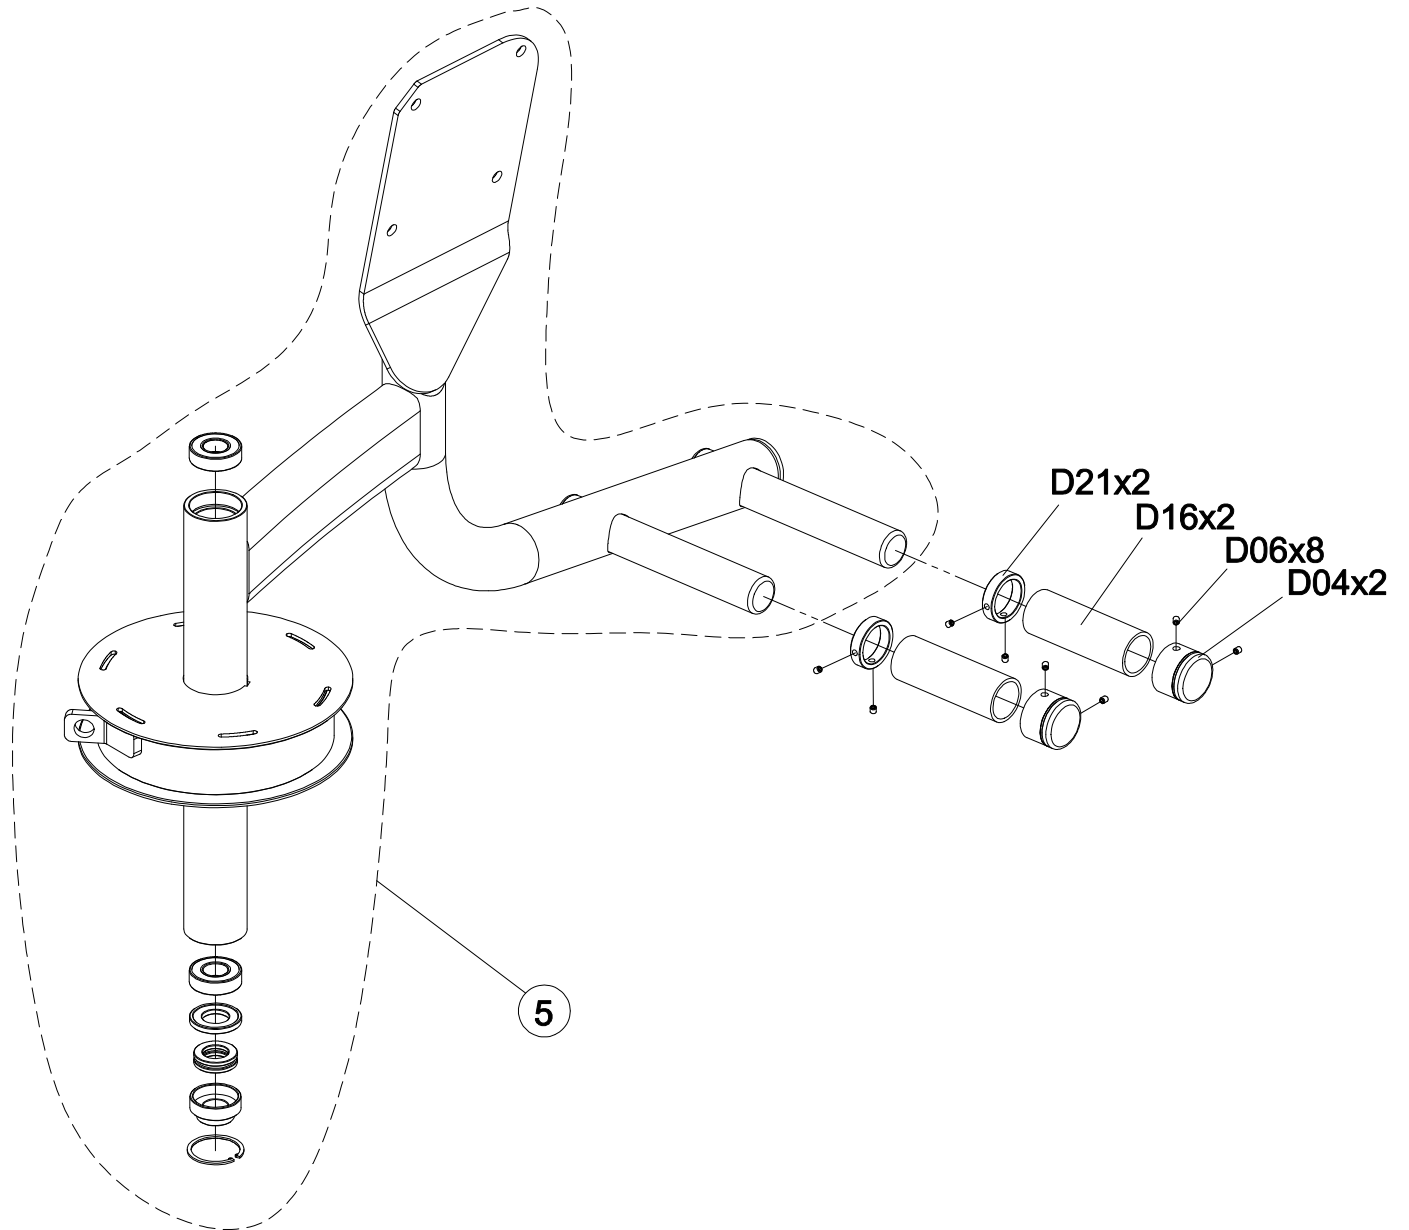

DRAWING NO	PG7GM215BH-KM		
PART NAME	Explosive Drawing		
PART NO	MGM0908-00	REV	A
APPROVE	DuZuoHao	DATE	2024.06.06

DRAWING NO	GM115-AD05		
PART NAME	Swivel arm set;L;Assembly		
PART NO	See Chart	REV	A
APPROVE	SuYehua	DATE	2024.02.29

DRAWING NO	GM115-AD15		
PART NAME	Part Explosive Diagram		
PART NO	See Chart	REV	A
APPROVE	SuYehua	DATE	2024.02.29

Part NO.	Color
1000414307	Iced Sliver
1000414308	Platinum
1000414309	Polarized Titanium
1000414310	Lace White
1000414311	Pearl White
1000414312	Mat Black
1000414313	Black Glossy
1000427403	PF Purple
1000430668	White Tube
1000433064	O-PF Purple
1000440569	PF Yellow RAL1023
1000457026	Graphite Grey

DRAWING NO	GM115-AD06		
PART NAME	Swivel arm set;R;Assembly		
PART NO	See Chart	REV	A
APPROVE	SuYehua	DATE	2024.02.29

Part NO.	Color
1000414246	Iced Sliver
1000414249	Platinum
1000414252	Polarized Titanium
1000414254	Lace White
1000414256	Pearl White
1000414258	Mat Black
1000414260	Black Glossy
1000427405	PF Purple
1000430669	White Tube
1000433066	O-PF Purple
1000440579	PF Yellow RAL1023
1000457022	Graphite Grey

DRAWING NO	GM220-SF01		
PART NAME	Handle set ; Assembly		
PART NO	See Chart		A
APPROVE	Ouyanggang	DATE	08.01.2020

Part NO.	Color
1000456996	Iced Sliver
1000456997	Platinum
1000456999	Polarized Titanium
1000457000	Lace White
1000457001	Pearl White
1000457002	Mat Black
1000457003	Black Glossy
1000457006	PF Yellow RAL1023
1000457004	Graphite Grey