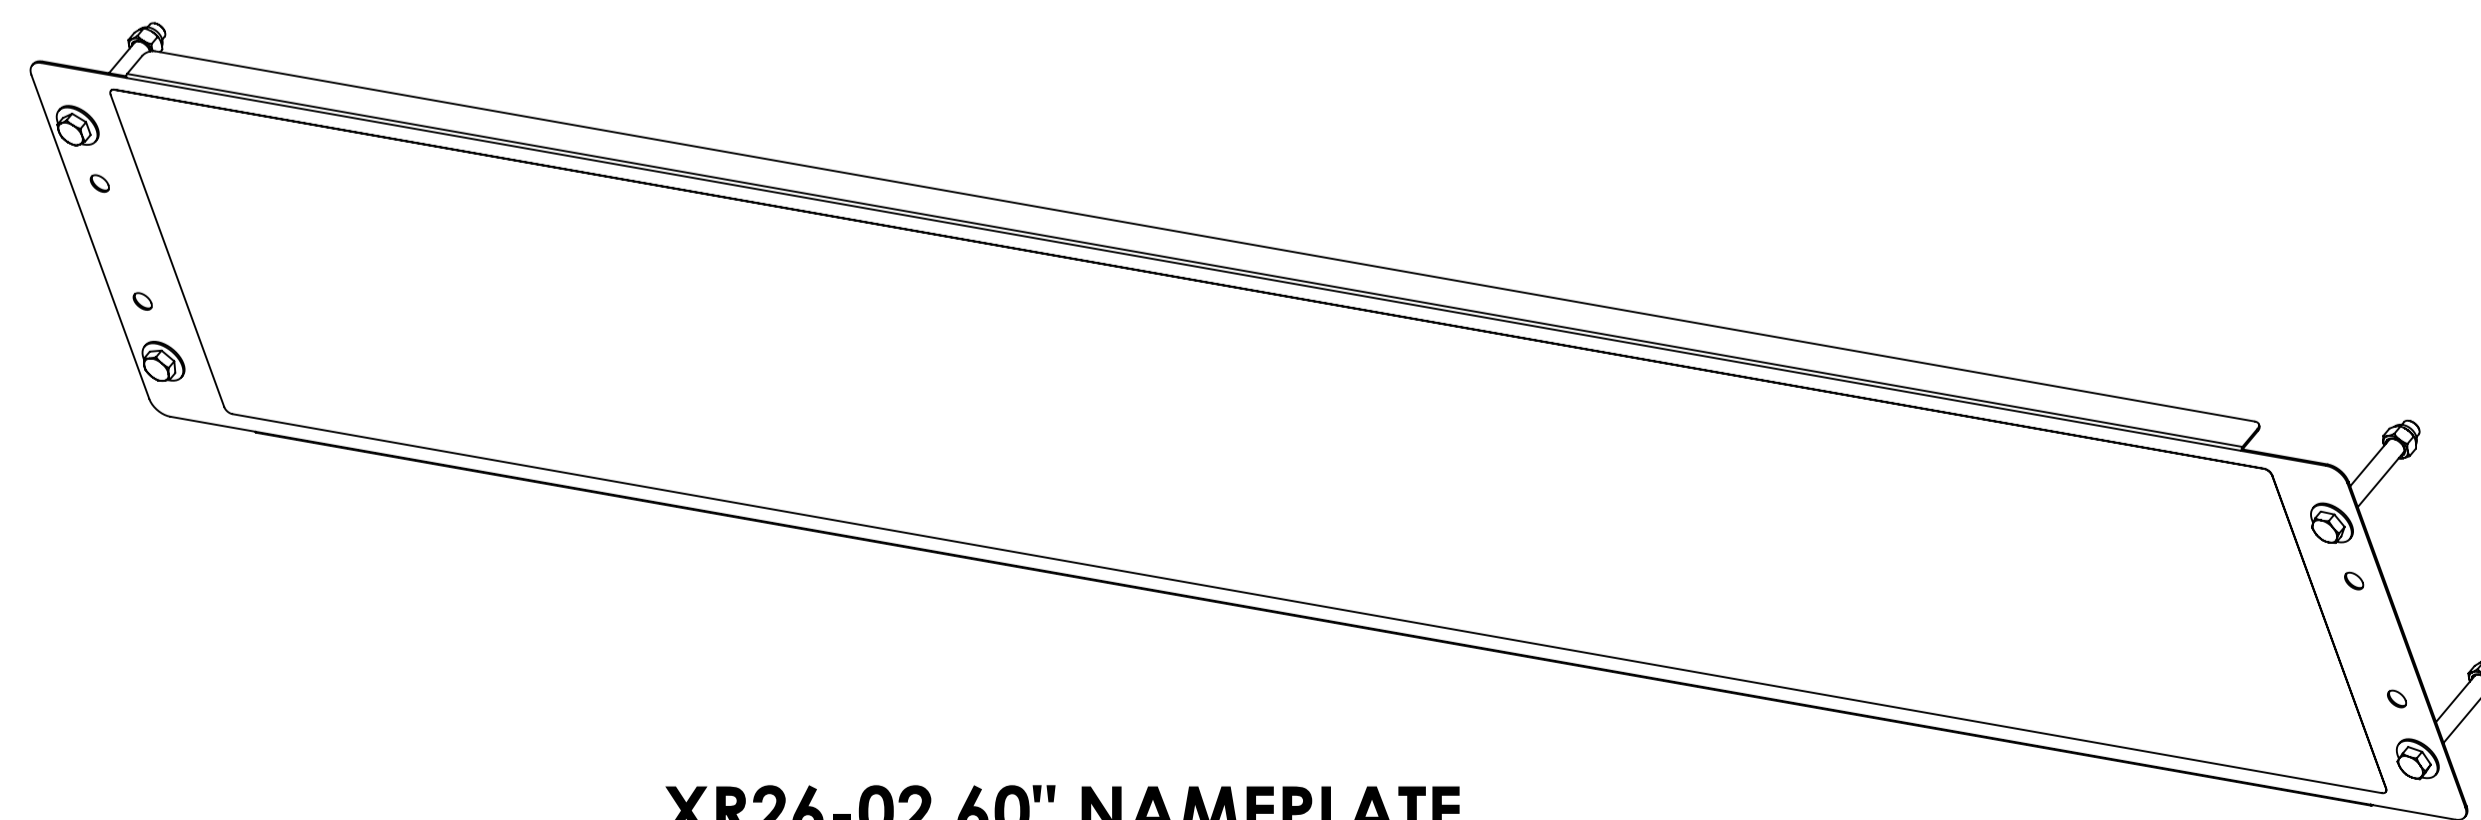

XR25-02 42" NAMEPLATE
(SHOWN EXPLODED)

XR26-02 60" NAMEPLATE

MATRIX

DWG NO. XR25-02 & XR26-02 SERVICE		
DESCRIPTION: XULT NAMEPLATE (XULT)		
DRAWN BY: LMB	DATE: 2018.APR.30	
UPDATED BY: LMB	DATE: 2018.JUN.07	