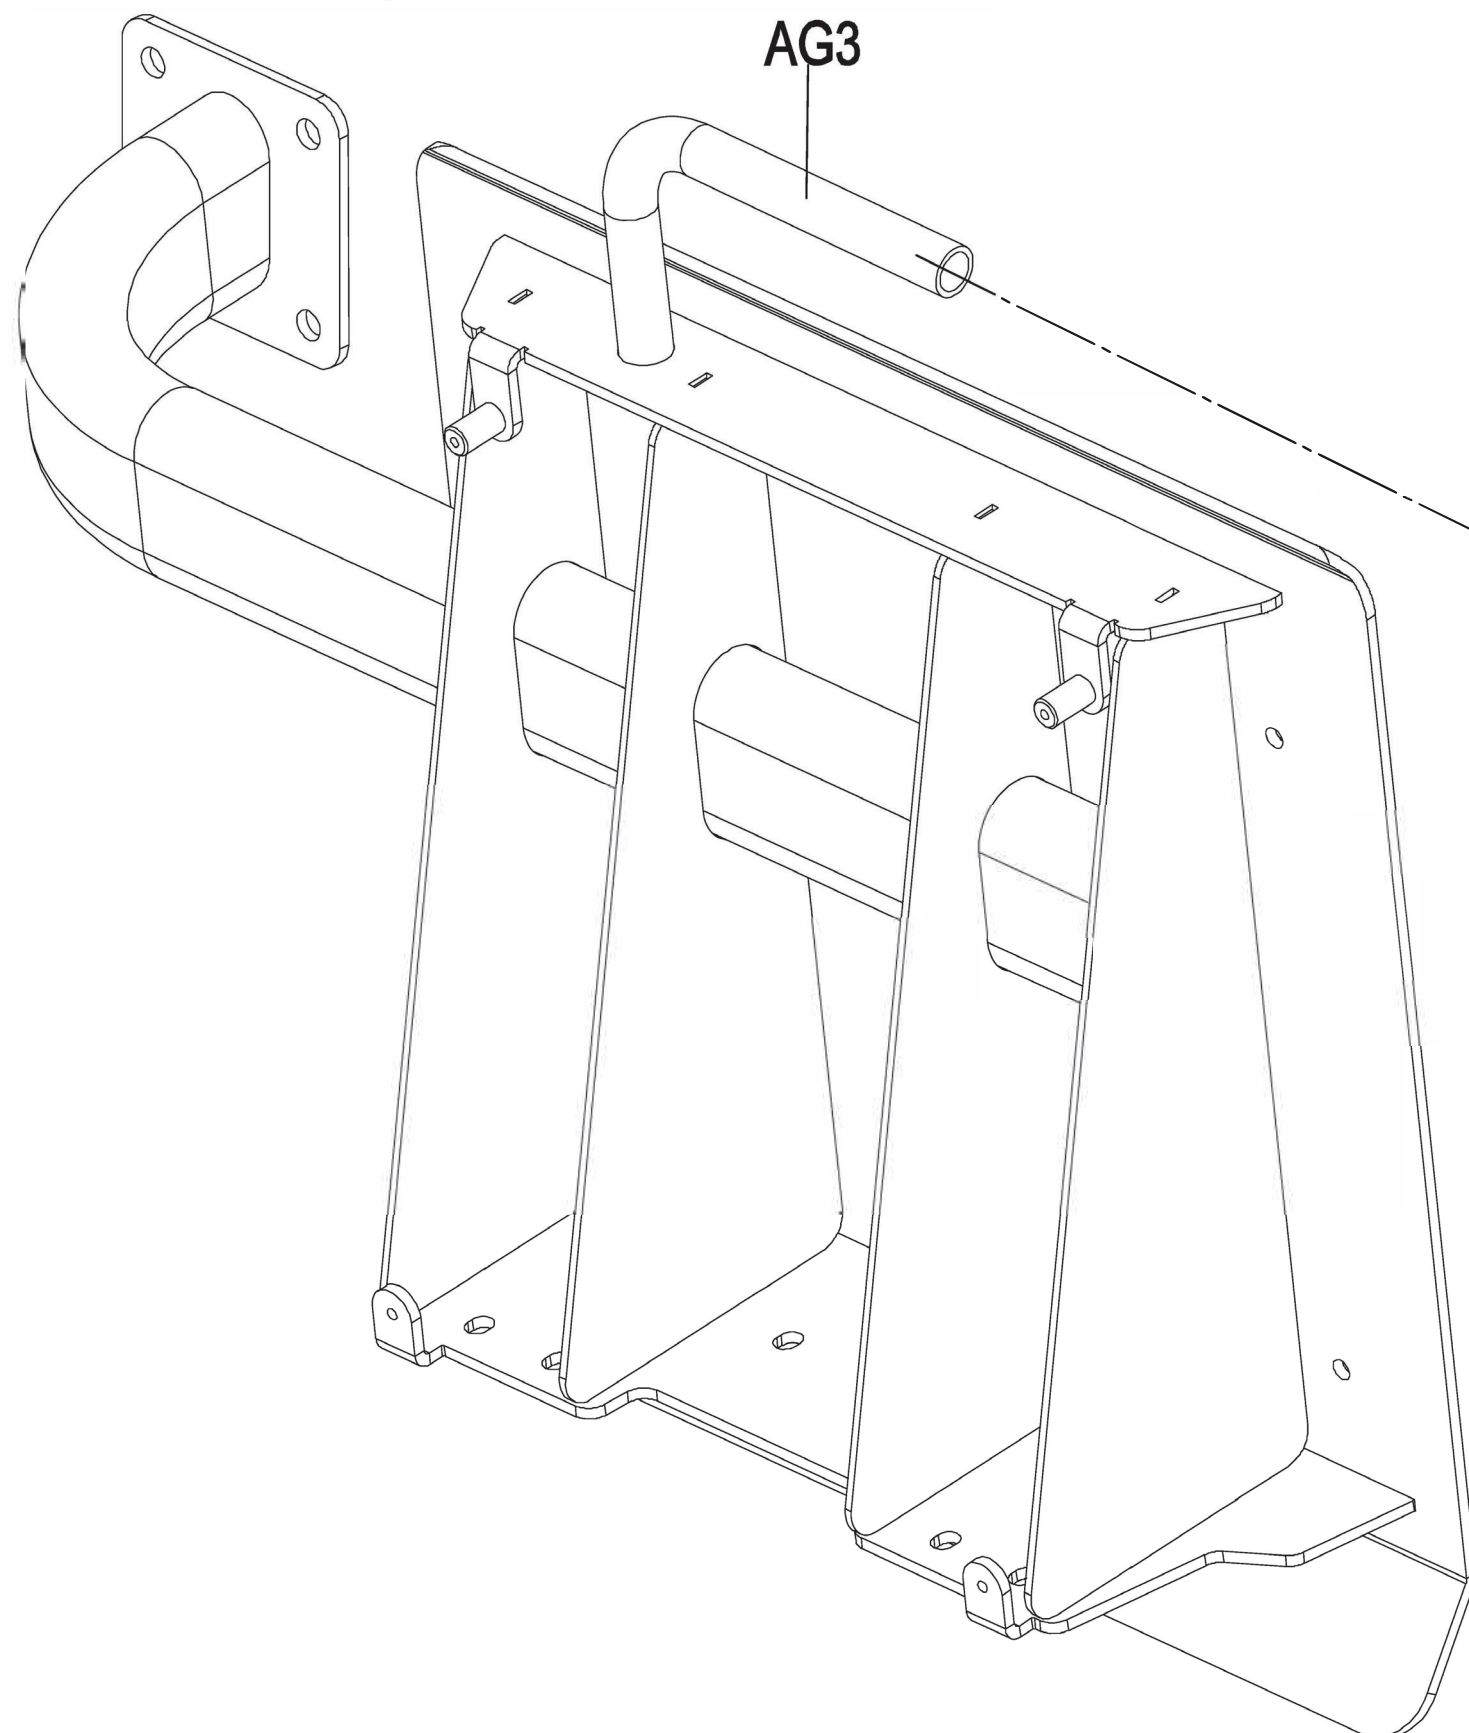

DRAWING NO	GM114-SF01		
PART NAME	Seat Set;;GM114		
PART NO	See Chart	REV	A
APPROVE	ZREO	DATE	20190423

Part NO.	Color
1000413424	Iced Sliver
1000413425	Mat Black
1000413429	Platinum
1000413426	Polarized Titanium
1000413428	Lace White
1000413427	BlackGlossy
1000413332	Pearl White
1000440510	PF YELLOW RAL1023

DRAWING NO	GM114-SF02		
PART NAME	Cam Set;GM114		
PART NO	See Chart	REV	A
APPROVE	ZREO	DATE	20190423

Part NO.	Color
1000413452	Iced Sliver
1000413453	Mat Black
1000413454	Platinum
1000413455	Polarized Titanium
1000413457	Lace White
1000413456	BlackGlossy
1000413458	Pearl White
1000440511	PF YELLOW RAL1023

DRAWING NO	GM114-SF03		
PART NAME	Pedal Tube Set;;GM114		
PART NO	See Chart	REV	A
APPROVE	ZREO	DATE	20190423

Part NO.	Color
1000413391	Iced Sliver
1000413392	Mat Black
1000413393	Platinum
1000413394	Polarized Titanium
1000413396	Lace White
1000413395	BlackGlossy
1000413330	Pearl White
1000440509	PF YELLOW RAL1023