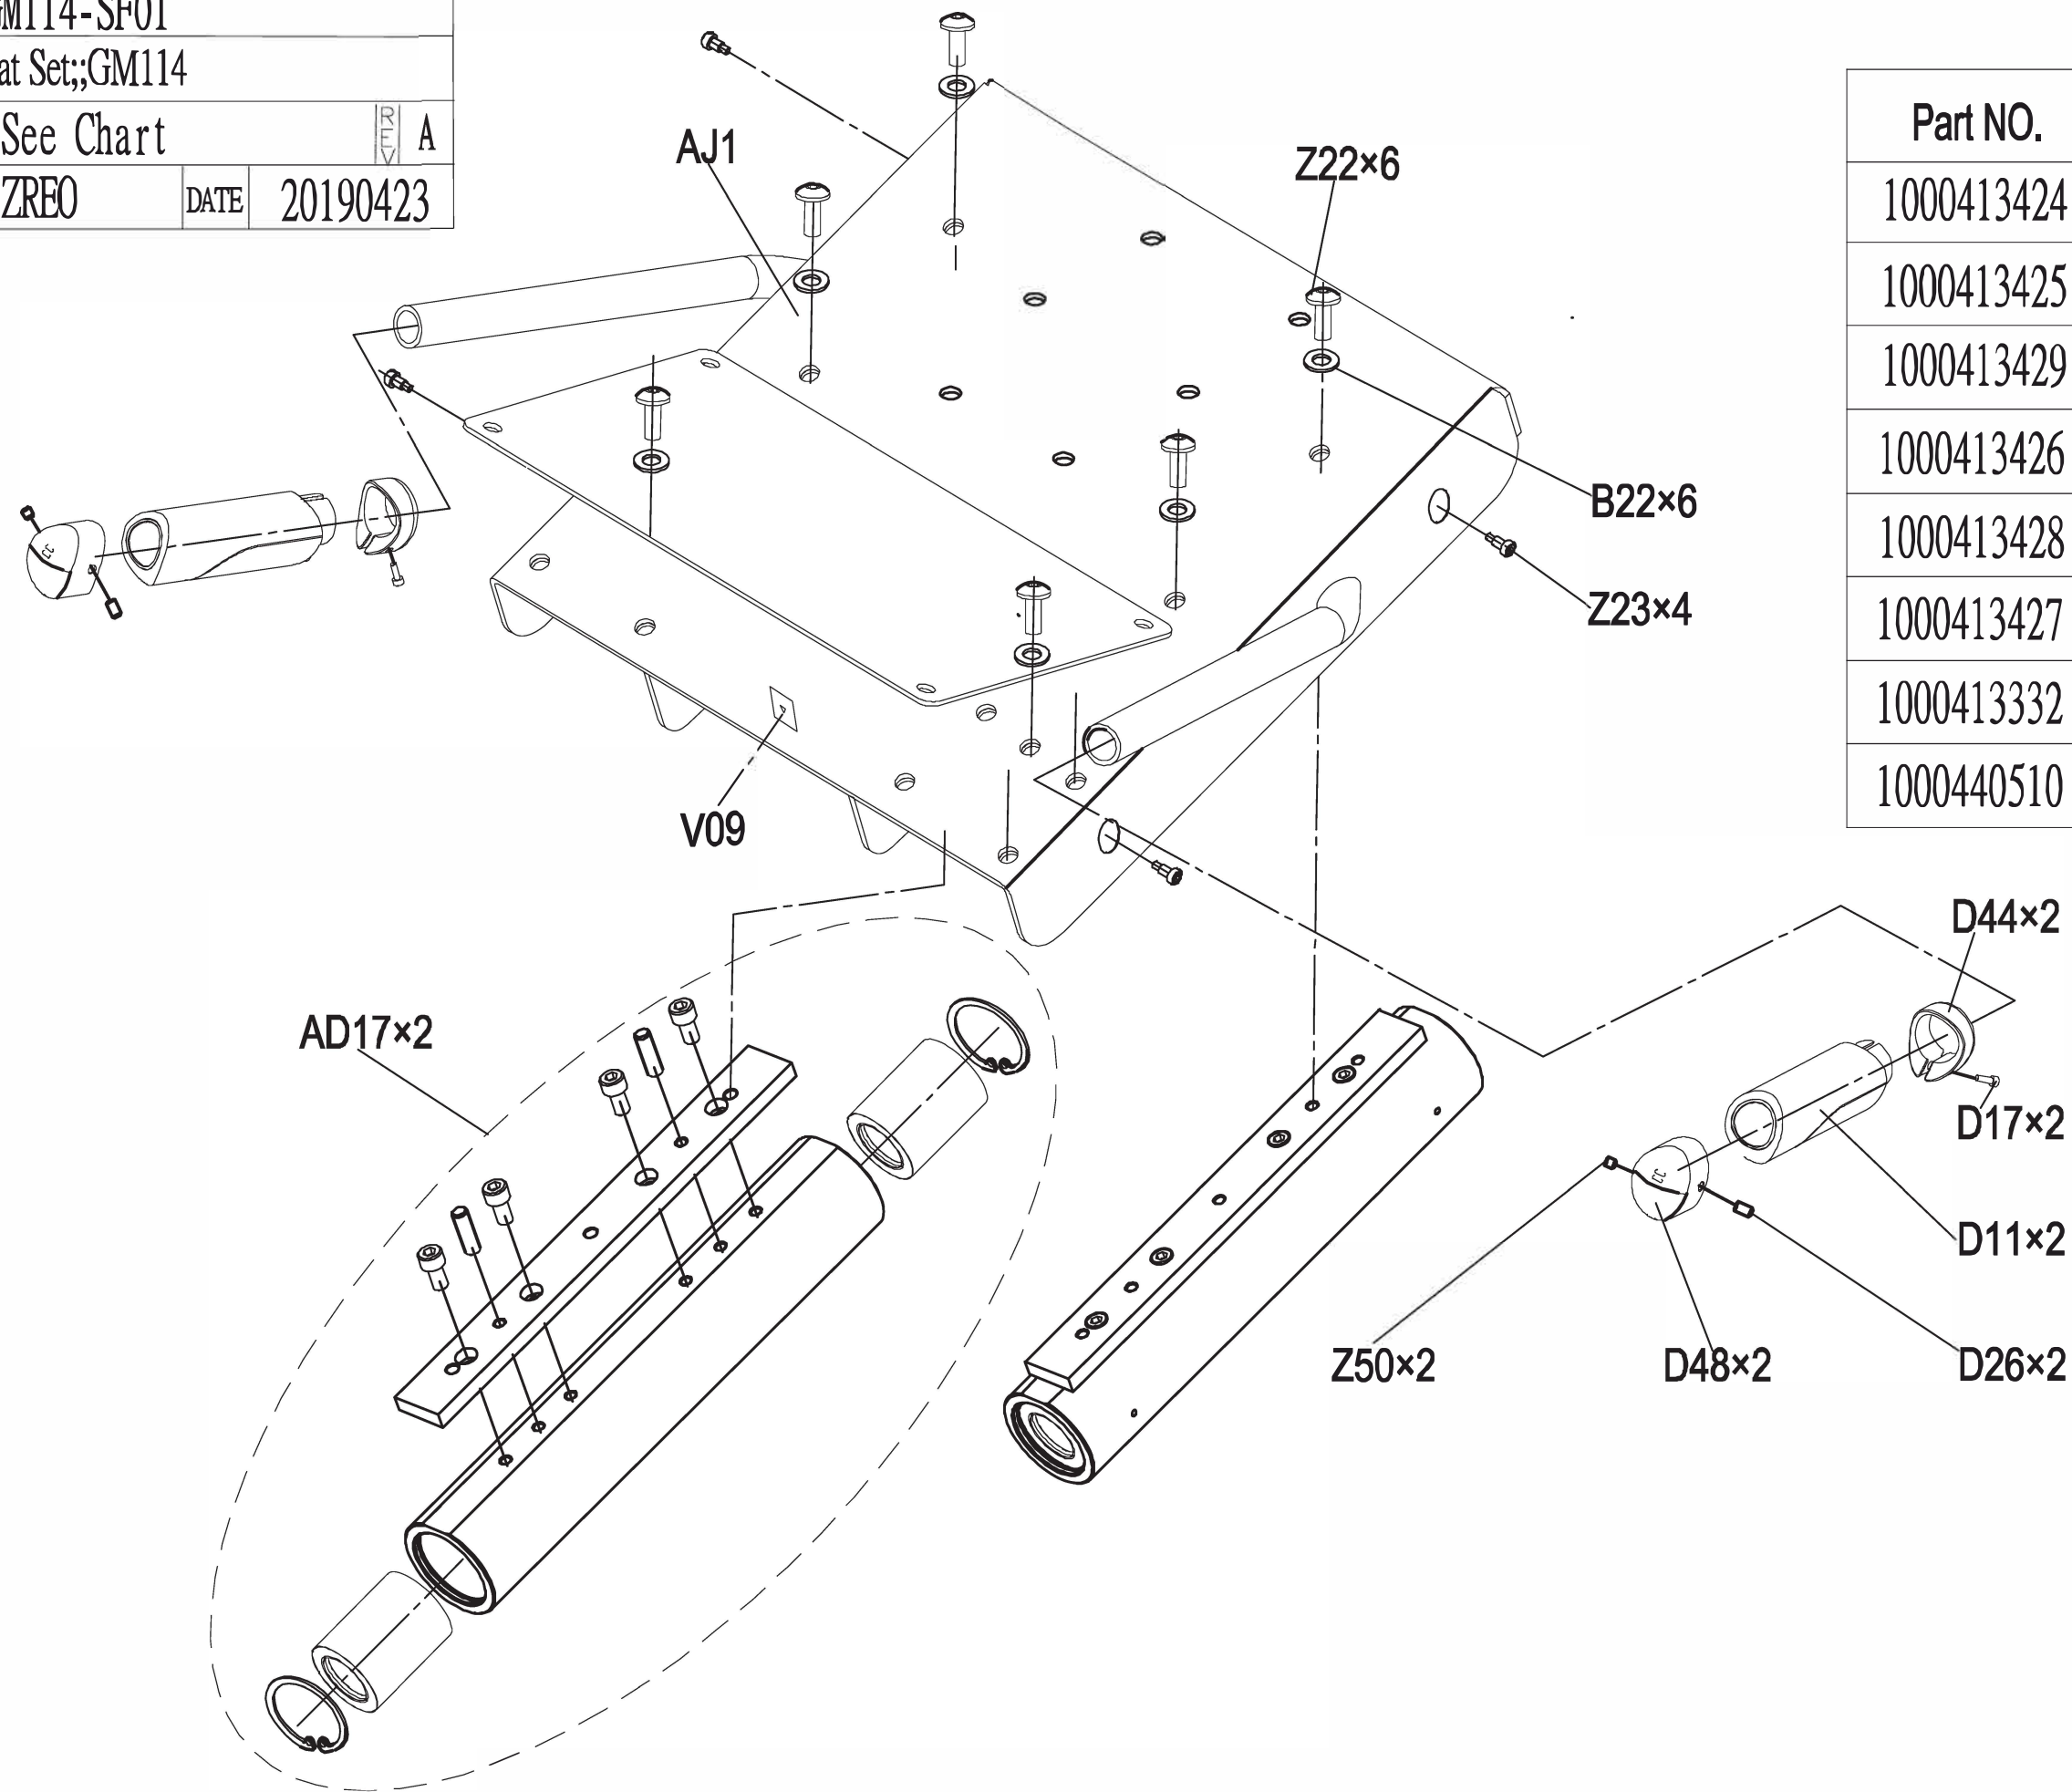

DRAWING NO	GM114-SF01		
PART NAME	Seat Set;;GM114		
PART NO	See Chart	REV	A
APPROVE	ZREO	DATE	20190423

Part NO.	Color
1000413424	Iced Sliver
1000413425	Mat Black
1000413429	Platinum
1000413426	Polarized Titanium
1000413428	Lace White
1000413427	BlackGlossy
1000413332	Pearl White
1000440510	PF YELLOW RAL1023

DRAWING NO	GM114-SF02		
PART NAME	Cam Set;GM114		
PART NO	See Chart	REV	A
APPROVE	ZREO	DATE	20190423

Part NO.	Color
1000413452	Iced Sliver
1000413453	Mat Black
1000413454	Platinum
1000413455	Polarized Titanium
1000413457	Lace White
1000413456	BlackGlossy
1000413458	Pearl White
1000440511	PF YELLOW RAL1023

DRAWING NO	GM114-SF03		
PART NAME	Pedal Tube Set;;GM114		
PART NO	See Chart	REV	A
APPROVE	ZREO	DATE	20190423

Part NO.	Color
1000413391	Iced Sliver
1000413392	Mat Black
1000413393	Platinum
1000413394	Polarized Titanium
1000413396	Lace White
1000413395	BlackGlossy
1000413330	Pearl White
1000440509	PF YELLOW RAL1023