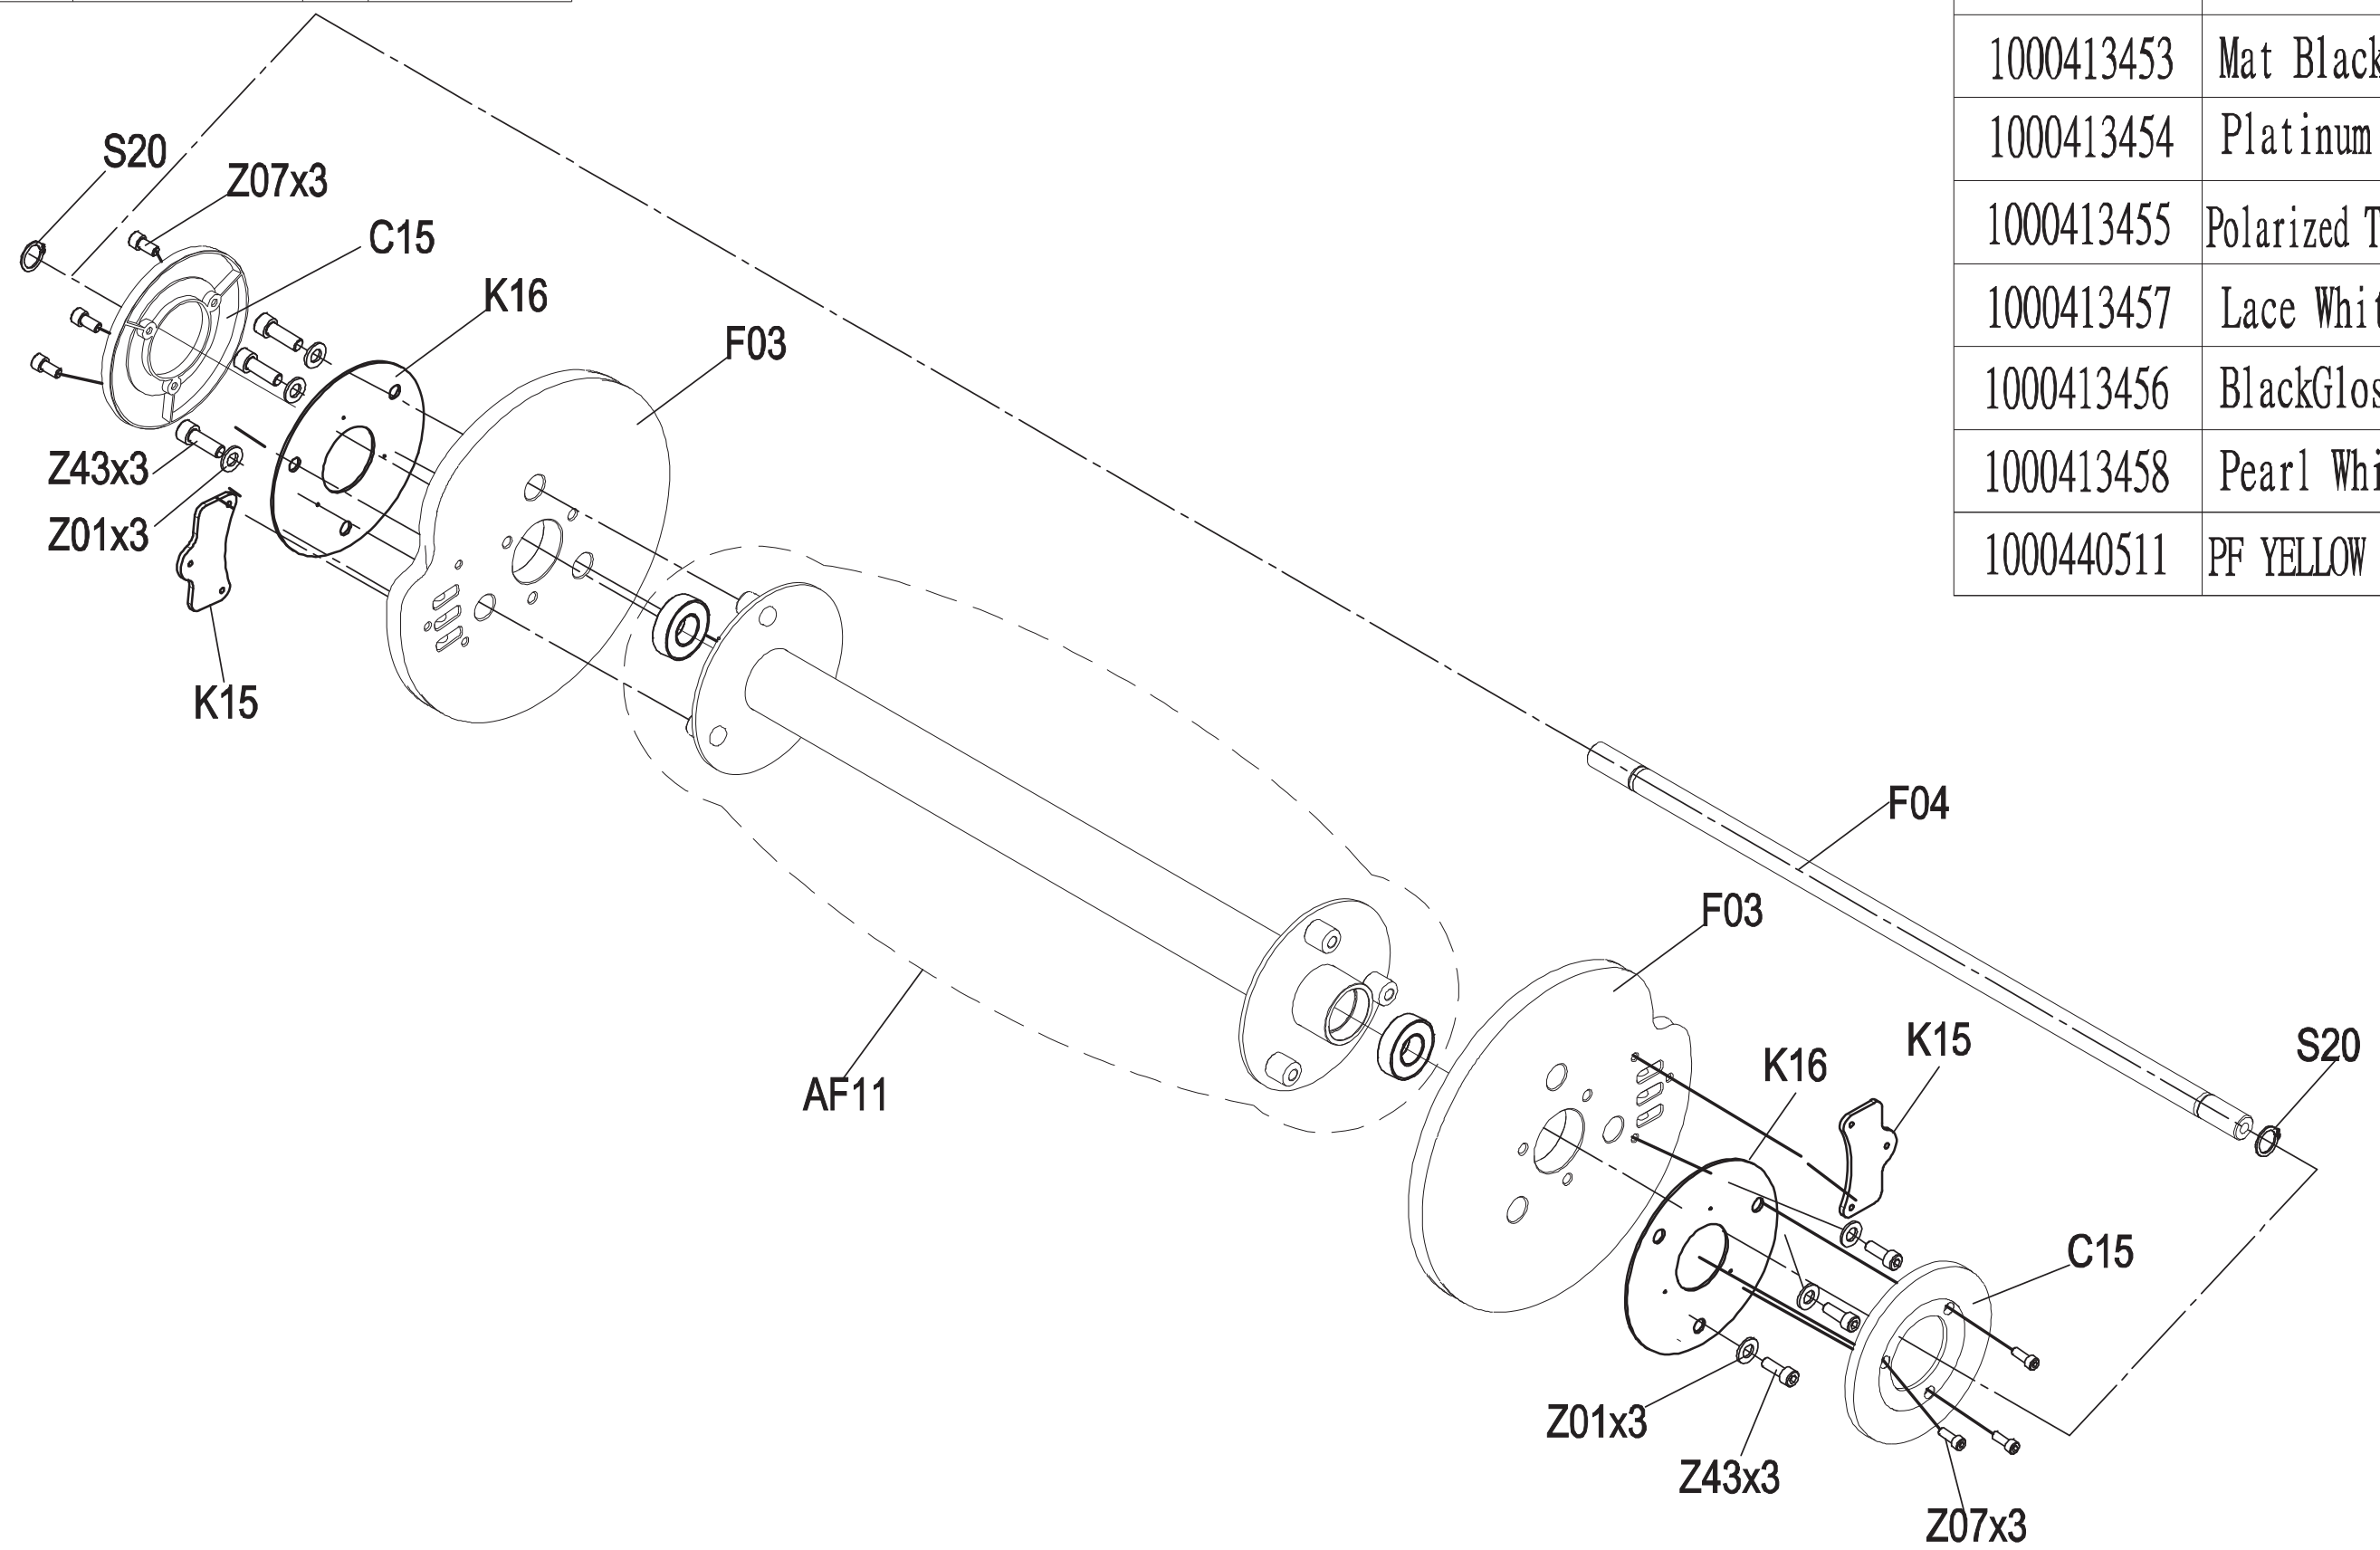

DRAWING NO	GM114-SF01		
PART NAME	Seat Set;;GM114		
PART NO	See Chart	REV	A
APPROVE	ZREO	DATE	20190423

Part NO.	Color
1000413424	Iced Sliver
1000413425	Mat Black
1000413429	Platinum
1000413426	Polarized Titanium
1000413428	Lace White
1000413427	BlackGlossy
1000413332	Pearl White
1000440510	PF YELLOW RAL1023

DRAWING NO	GM114-SF02		
PART NAME	Cam Set;GM114		
PART NO	See Chart	REV	A
APPROVE	ZREO	DATE	20190423

Part NO.	Color
1000413452	Iced Sliver
1000413453	Mat Black
1000413454	Platinum
1000413455	Polarized Titanium
1000413457	Lace White
1000413456	BlackGlossy
1000413458	Pearl White
1000440511	PF YELLOW RAL1023

DRAWING NO	GM114-SF03		
PART NAME	Pedal Tube Set;;GM114		
PART NO	See Chart	REV	A
APPROVE	ZREO	DATE	20190423

Part NO.	Color
1000413391	Iced Sliver
1000413392	Mat Black
1000413393	Platinum
1000413394	Polarized Titanium
1000413396	Lace White
1000413395	BlackGlossy
1000413330	Pearl White
1000440509	PF YELLOW RAL1023