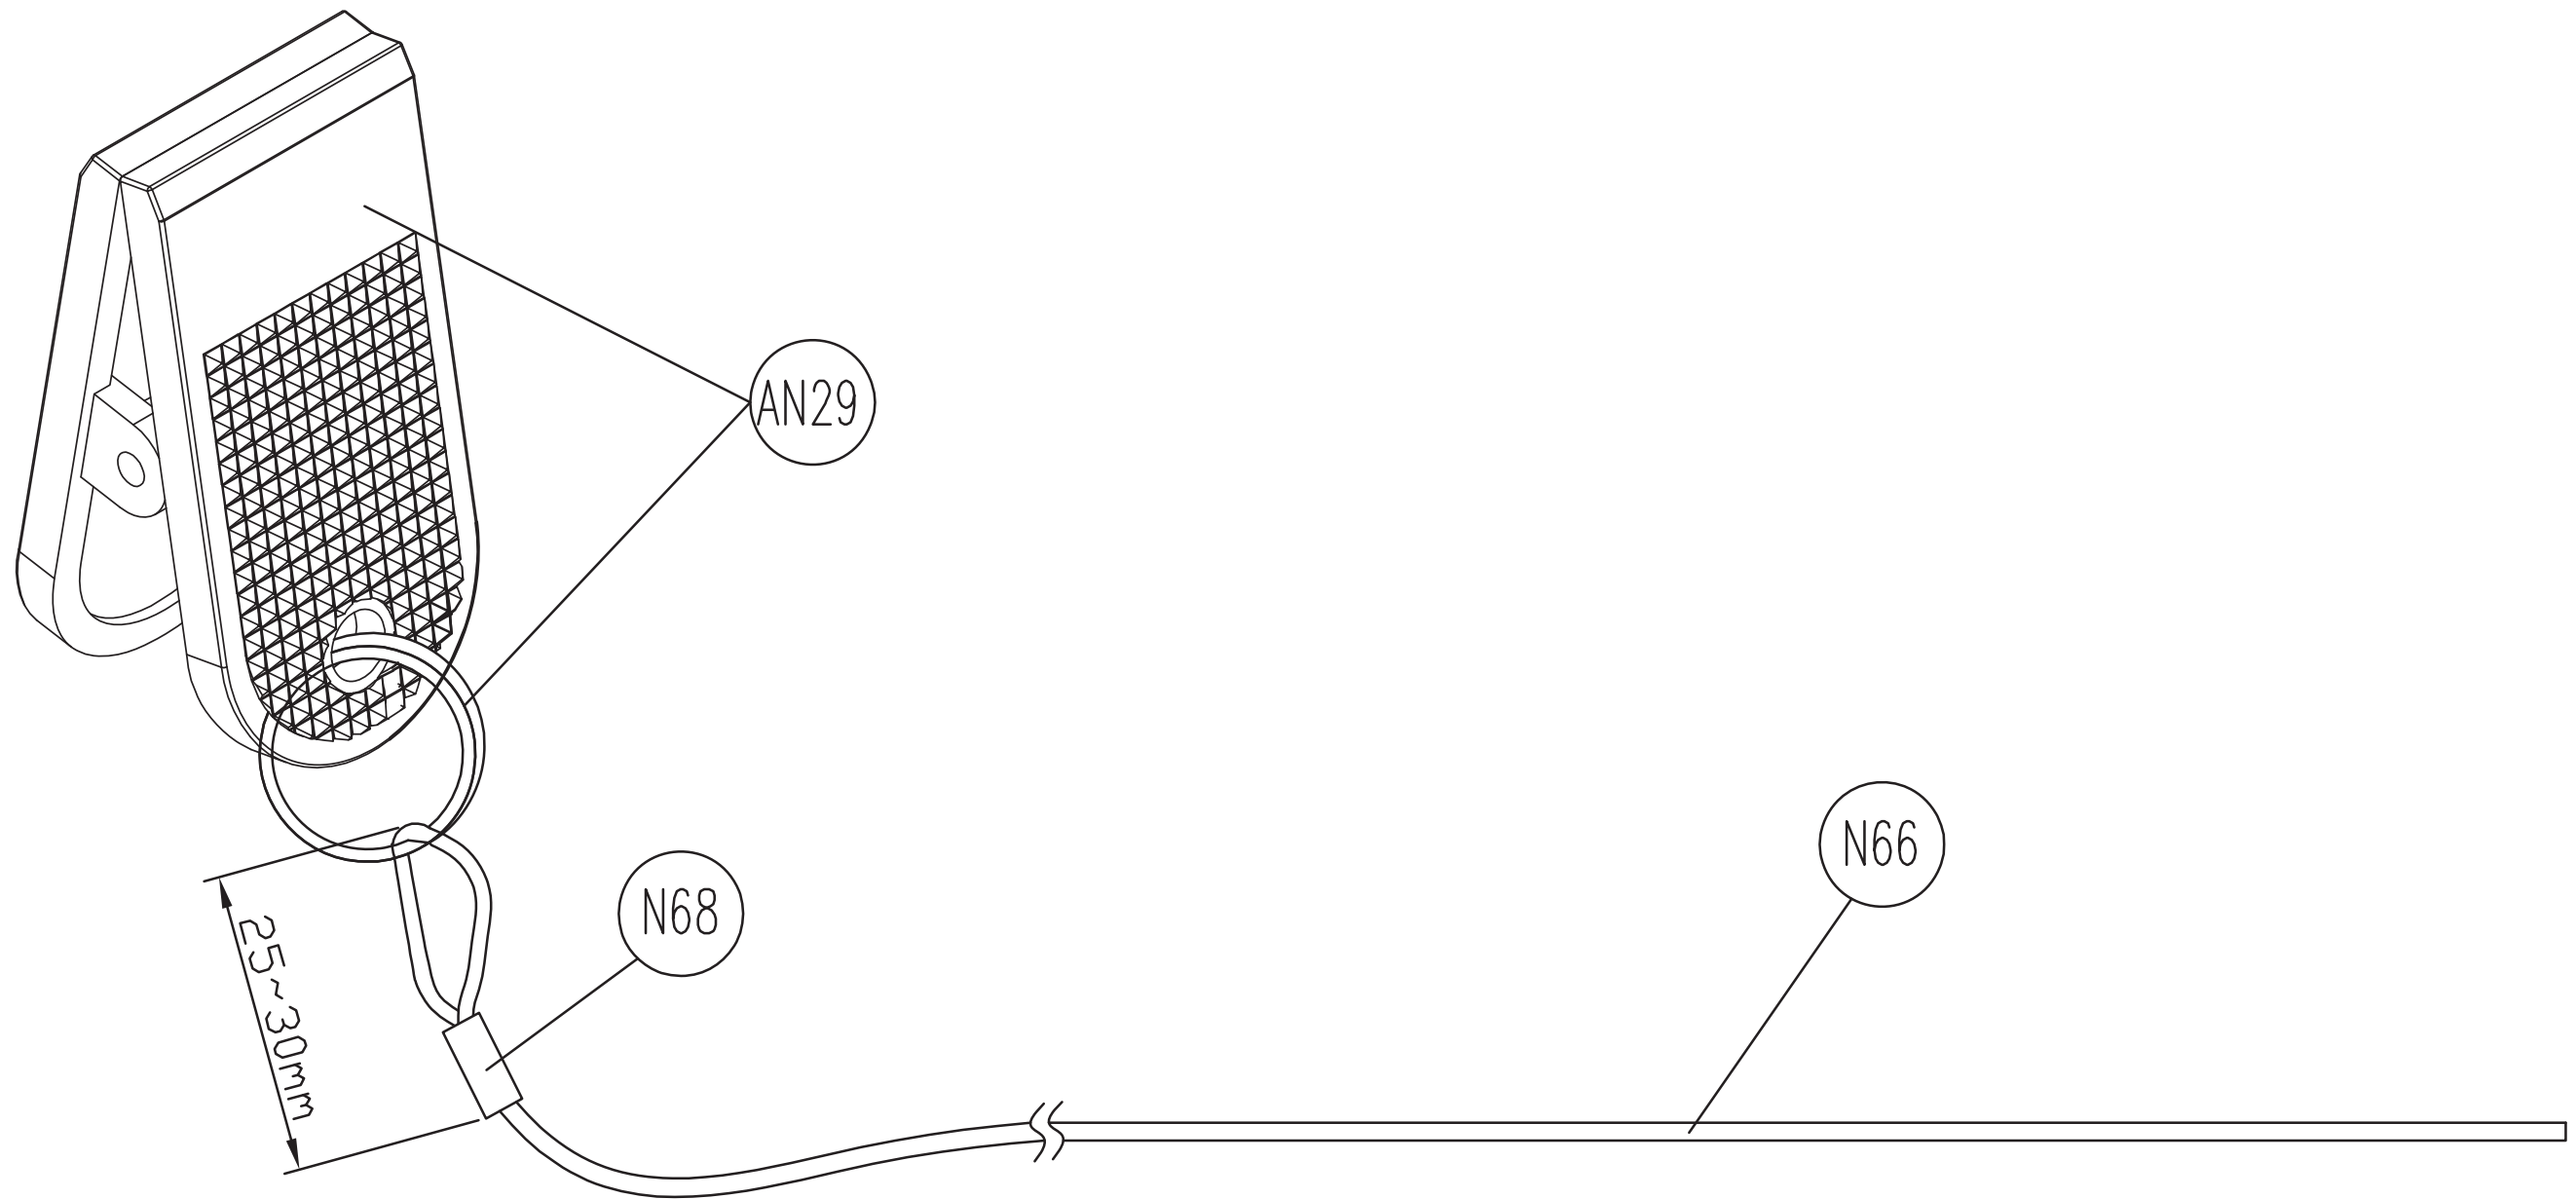

DRAWING NO	EP614C-AW51		
PART NAME	TV STICK SET		
PART NO	1000356574	REV	C
APPROVE	Dragon Long	DATE	2016.6.20

DRAWING NO	TM522-AT1		
PART NAME	Soft Switch Set		
PART NO	1000231006 <sup>R</sup> <sub>E</sub> A		
APPROVE	Kyle	DATE	061112

DRAWING NO	TM522-AT11		
PART NAME	Switch Set; Emergency		
PART NO	1000300535	REV	C
APPROVE	Drgon Long	DATE	2016.2.22

DRAWING NO	TM501-AN13		
PART NAME	Safety Switch Set		
PART NO	1000231246 <sup>REV</sup> B		
APPROVE	SHUYI	DATE	070813

備註: 組裝後總長度(含夾子/鑰匙圈)860~870mm  
Note: Length of assembly(Chip/Key ring)860~870mm

DRAWING NO	TM501-AN29		
PART NAME	Safety Switch Clip Set		
PART NO	1000231247 <sup>R</sup> <sub>E</sub> A		
APPROVE	S.T.C	DATE	032612