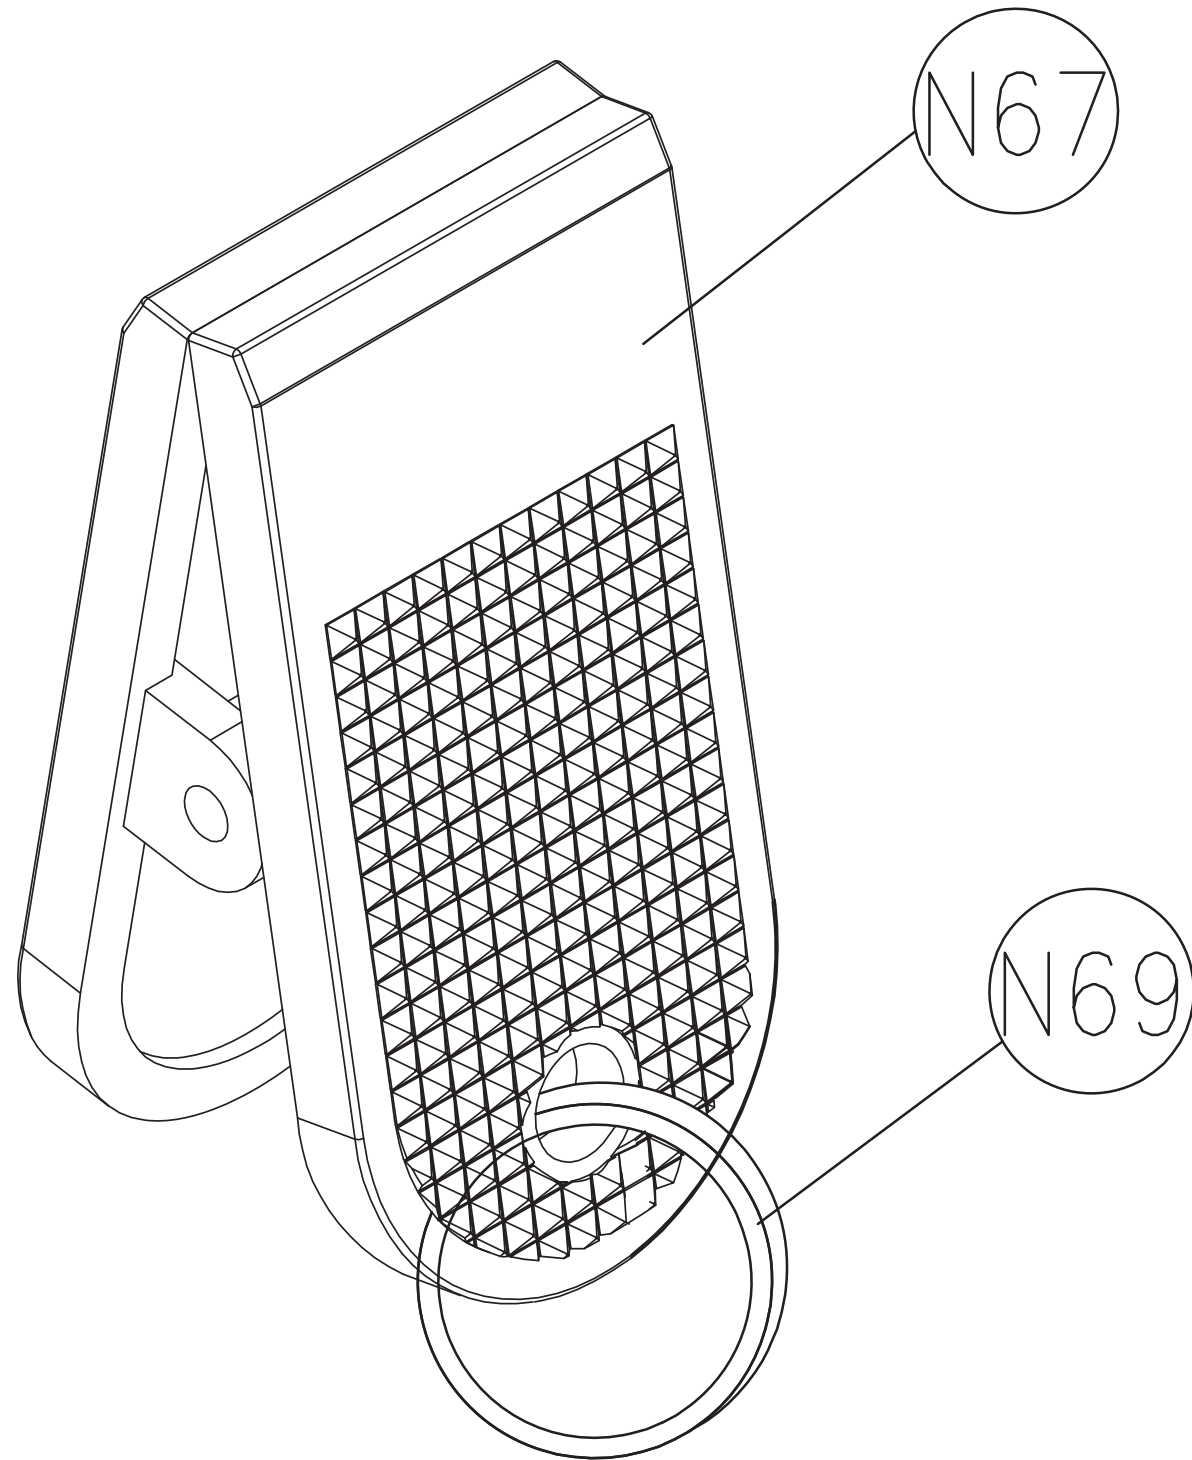

DRAWING NO	EP614C-AW51		
PART NAME	TV STICK SET		
PART NO	1000356574	REV	C
APPROVE	Dragon Long	DATE	2016.6.20

DRAWING NO	TM522-AT1		
PART NAME	Soft Switch Set		
PART NO	1000231006 <sup>R</sup> <sub>E</sub> A		
APPROVE	Kyle	DATE	061112

DRAWING NO	TM522-AT11		
PART NAME	Switch Set; Emergency		
PART NO	1000300535	REV	C
APPROVE	Drgon Long	DATE	2016.2.22

DRAWING NO	TM501-AN13		
PART NAME	Safety Switch Set		
PART NO	1000231246 <sup>REV</sup> B		
APPROVE	SHUYI	DATE	070813

備註: 組裝後總長度(含夾子/鑰匙圈)860~870mm  
Note: Length of assembly(Chip/Key ring)860~870mm

DRAWING NO	TM501-AN29		
PART NAME	Safety Switch Clip Set		
PART NO	1000231247 <sup>R</sup> <sub>E</sub> A		
APPROVE	S.T.C	DATE	032612