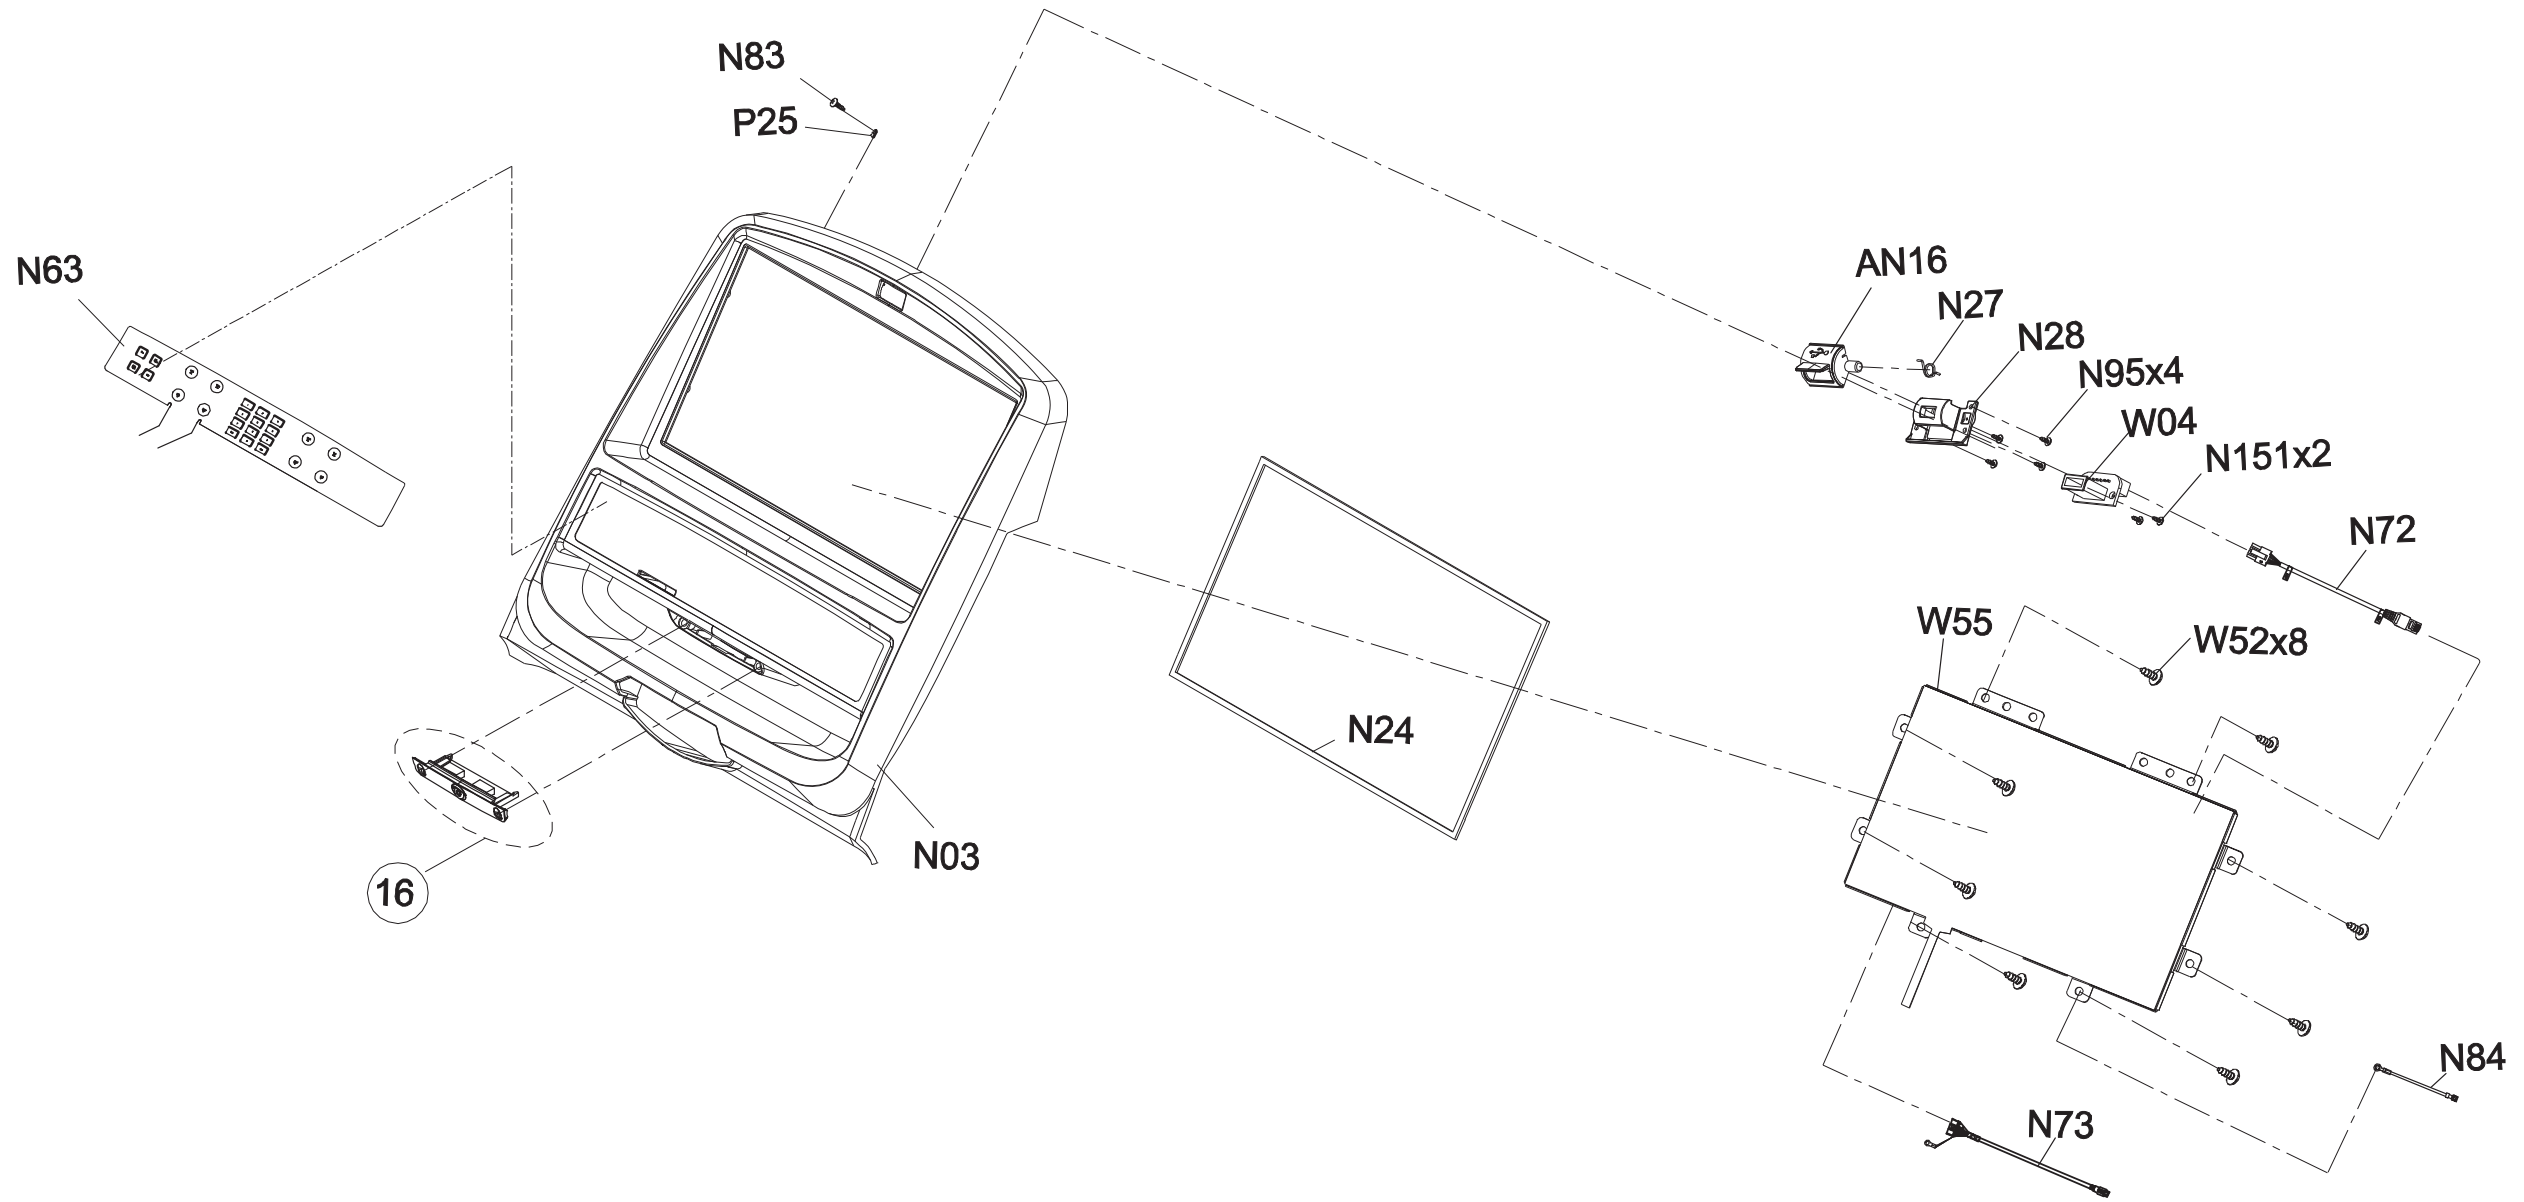

DRAWING NO	TM708-AN6		
PART NAME	Console Cover Set		
PART NO	1000369147	REV	A
APPROVE	Drgon Long	DATE	2016.5.31

DRAWING NO	TM708-AW72		
PART NAME	control Set		
PART NO	1000389778	REV	A
APPROVE	Dragon Long	DATE	2016.5.31

DRAWING NO	EP614C-AW51		
PART NAME	TV STICK SET		
PART NO	1000356574	REV	C
APPROVE	Dragon Long	DATE	2016.6.20

DRAWING NO	TM522-AT1		
PART NAME	Soft Switch Set		
PART NO	1000231006 <sup>R</sup> <sub>E</sub> A		
APPROVE	Kyle	DATE	061112

DRAWING NO	TM522-AT11		
PART NAME	Switch Set; Emergency		
PART NO	1000300535	REV	C
APPROVE	Drgon Long	DATE	2016.2.22

DRAWING NO	TM501-AN13		
PART NAME	Safety Switch Set		
PART NO	1000231246 <sup>REV</sup> B		
APPROVE	SHUYI	DATE	070813

備註: 組裝後總長度(含夾子/鑰匙圈)860~870mm  
Note: Length of assembly(Chip/Key ring)860~870mm

DRAWING NO	TM501-AN29		
PART NAME	Safety Switch Clip Set		
PART NO	1000231247 <sup>R</sup> <sub>E</sub> A		
APPROVE	S.T.C	DATE	032612