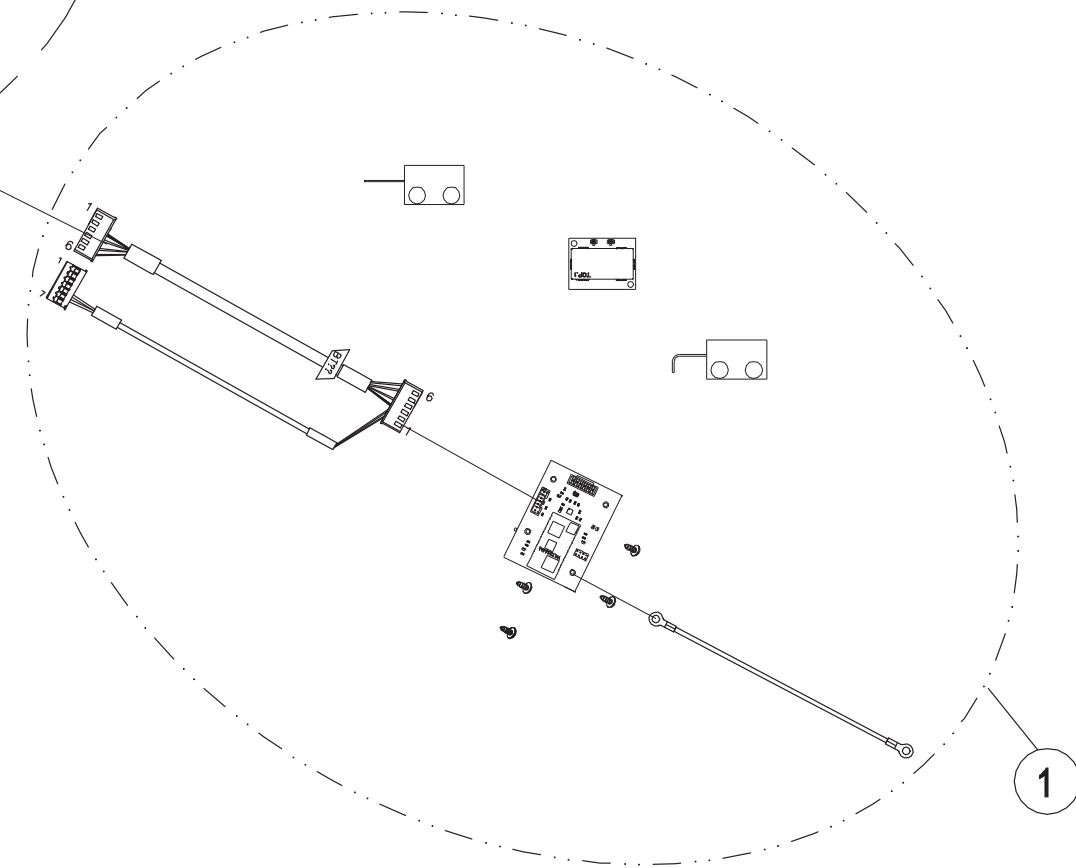

DRAWING NO	PTM708-1US-C		
PART NAME	Explosive Rendering		
PART NO	MTM0536-00	REV	A
APPROVE	HERO	DATE	2016.7.12

DRAWING NO	TM708-AN34		
PART NAME	Console Set		
PART NO	1000365253	REV	A
APPROVE	HERO	DATE	2016.7.12

DRAWING NO	EP614C-AW51		
PART NAME	TV STICK SET		
PART NO	1000356574	REV	C
APPROVE	Dragon Long	DATE	2016.6.20

DRAWING NO	TM522-AT1		
PART NAME	Soft Switch Set		
PART NO	1000231006 <sup>R</sup> <sub>E</sub> A		
APPROVE	Kyle	DATE	061112

備註: 組裝後總長度(含夾子/鑰匙圈)860~870mm  
Note: Length of assembly(Chip/Key ring)860~870mm

DRAWING NO	TM501-AN29		
PART NAME	Safety Switch Clip Set		
PART NO	1000231247 <sup>R</sup> <sub>E</sub> A		
APPROVE	S.T.C	DATE	032612

DRAWING NO	TM708-AN8		
PART NAME	EARPHONE FIXING COVER SET		
PART NO	1000377519	REV	A
APPROVE	Long yun bo	DATE	2016.5.31