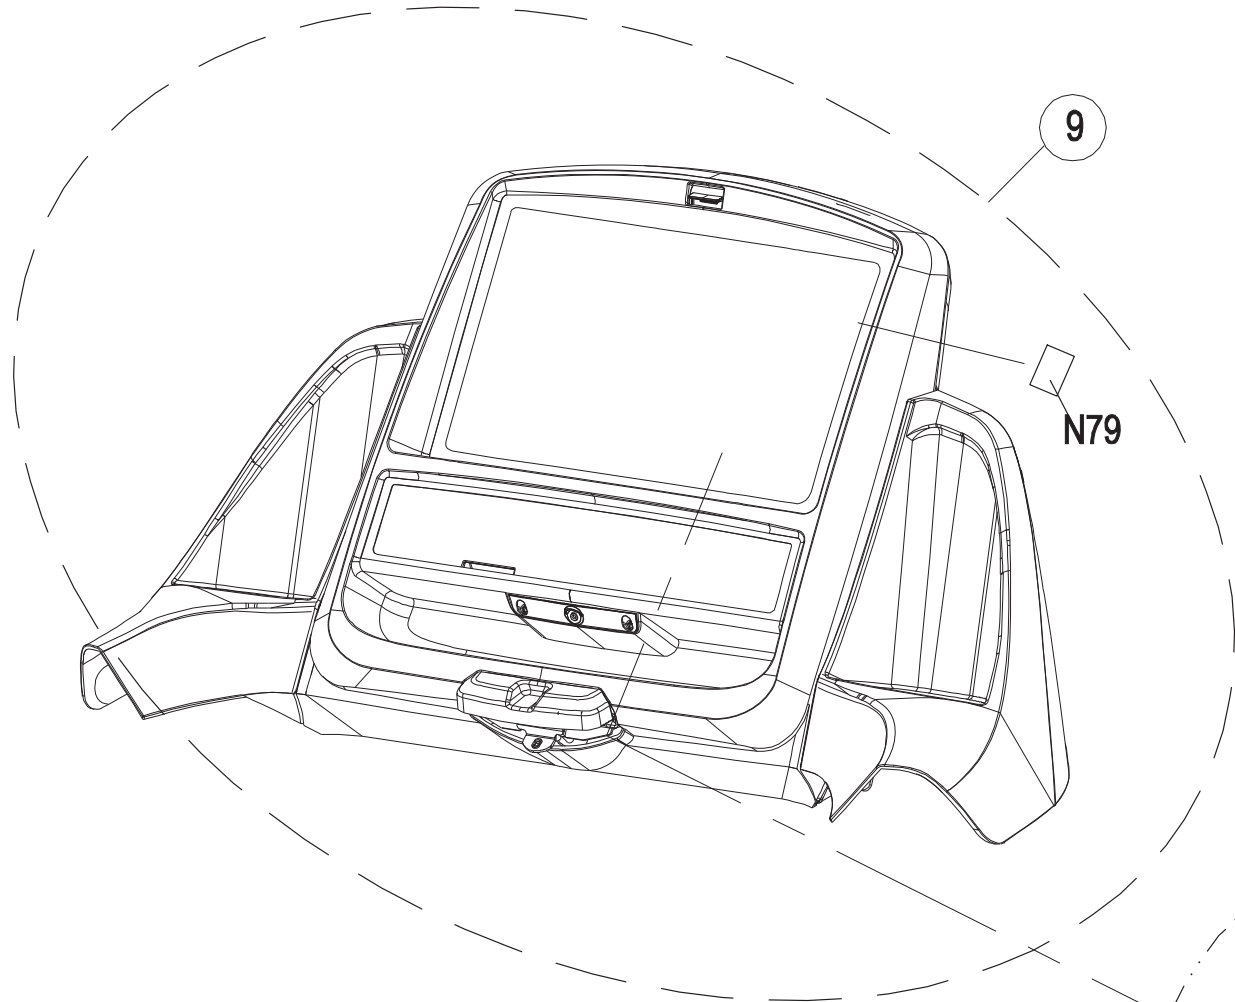

DRAWING NO	PTM708-1US-C		
PART NAME	Explosive Rendering		
PART NO	MTM0536-00	REV	A
APPROVE	HERO	DATE	2016.7.12