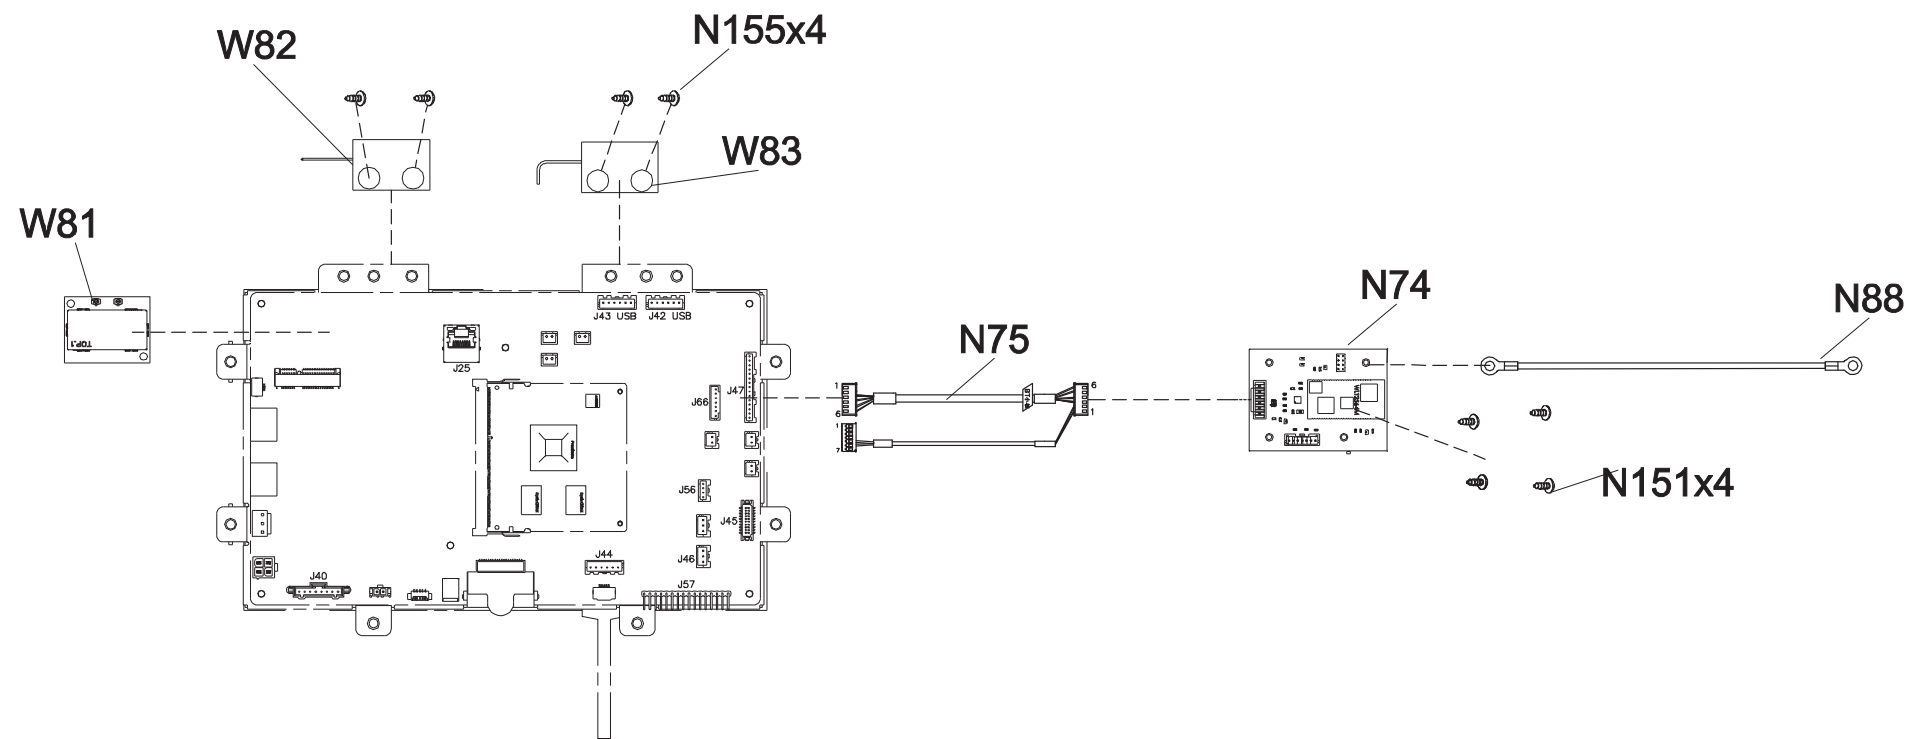

DRAWING NO	PTM708-1US-C		
PART NAME	Explosive Rendering		
PART NO	MTM0536-00	REV	A
APPROVE	HERO	DATE	2016.7.12

DRAWING NO	TM708-AN34		
PART NAME	Console Set		
PART NO	1000365253	REV	A
APPROVE	HERO	DATE	2016.7.12

DRAWING NO	TM708-AN6		
PART NAME	Console Cover Set		
PART NO	1000369147	REV	A
APPROVE	Drgon Long	DATE	2016.5.31

DRAWING NO	TM708-AW72		
PART NAME	control Set		
PART NO	1000389778	REV	A
APPROVE	Dragon Long	DATE	2016.5.31

DRAWING NO	EP614C-AW51		
PART NAME	TV STICK SET		
PART NO	1000356574	REV	C
APPROVE	Dragon Long	DATE	2016.6.20

DRAWING NO	TM522-AT1		
PART NAME	Soft Switch Set		
PART NO	1000231006 <sup>R</sup> <sub>E</sub> A		
APPROVE	Kyle	DATE	061112

備註: 組裝後總長度(含夾子/鑰匙圈)860~870mm  
Note: Length of assembly(Chip/Key ring)860~870mm

DRAWING NO	TM501-AN29		
PART NAME	Safety Switch Clip Set		
PART NO	1000231247 <sup>R</sup> <sub>E</sub> A		
APPROVE	S.T.C	DATE	032612