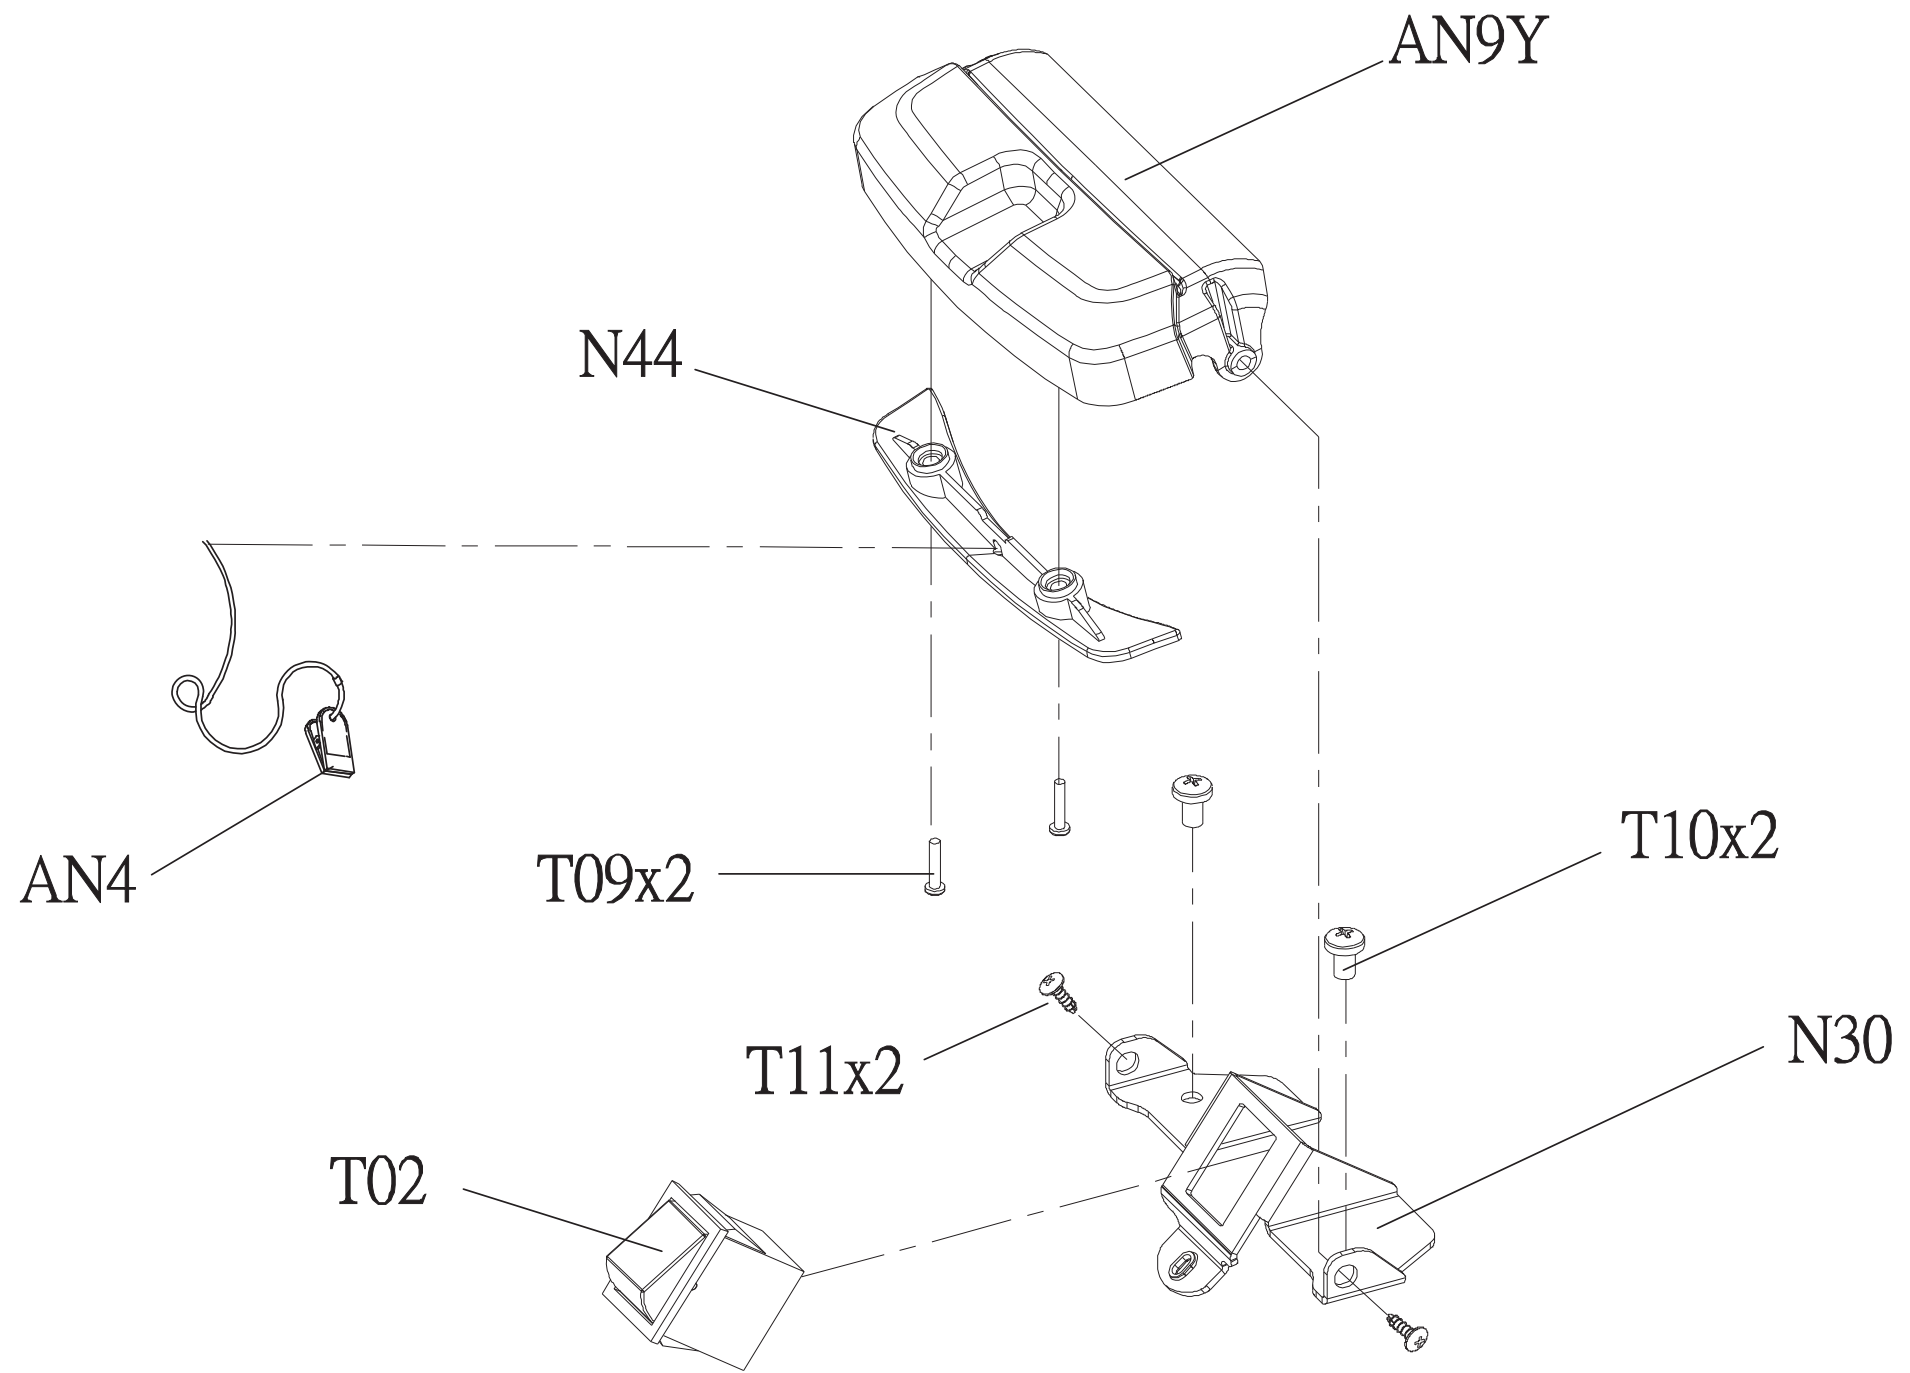

DRAWING NO	TM708-AN6		
PART NAME	Console Cover Set		
PART NO	1000369147	REV	A
APPROVE	Drgon Long	DATE	2016.5.31

DRAWING NO	TM708-AW72		
PART NAME	control Set		
PART NO	1000389778	REV	A
APPROVE	Dragon Long	DATE	2016.5.31

DRAWING NO	EP614C-AW51		
PART NAME	TV STICK SET		
PART NO	1000356574	REV	C
APPROVE	Dragon Long	DATE	2016.6.20

DRAWING NO	TM522-AT1		
PART NAME	Soft Switch Set		
PART NO	1000231006 <sup>R</sup> <sub>E</sub> A		
APPROVE	Kyle	DATE	061112

DRAWING NO	TM522-AT11		
PART NAME	Switch Set; Emergency		
PART NO	1000300535	REV	C
APPROVE	Drgon Long	DATE	2016.2.22

DRAWING NO	TM501-AN13		
PART NAME	Safety Switch Set		
PART NO	1000231246 <sup>REV</sup> B		
APPROVE	SHUYI	DATE	070813

備註: 組裝後總長度(含夾子/鑰匙圈)860~870mm  
Note: Length of assembly(Chip/Key ring)860~870mm

DRAWING NO	TM501-AN29		
PART NAME	Safety Switch Clip Set		
PART NO	1000231247 <sup>R</sup> <sub>E</sub> A		
APPROVE	S.T.C	DATE	032612