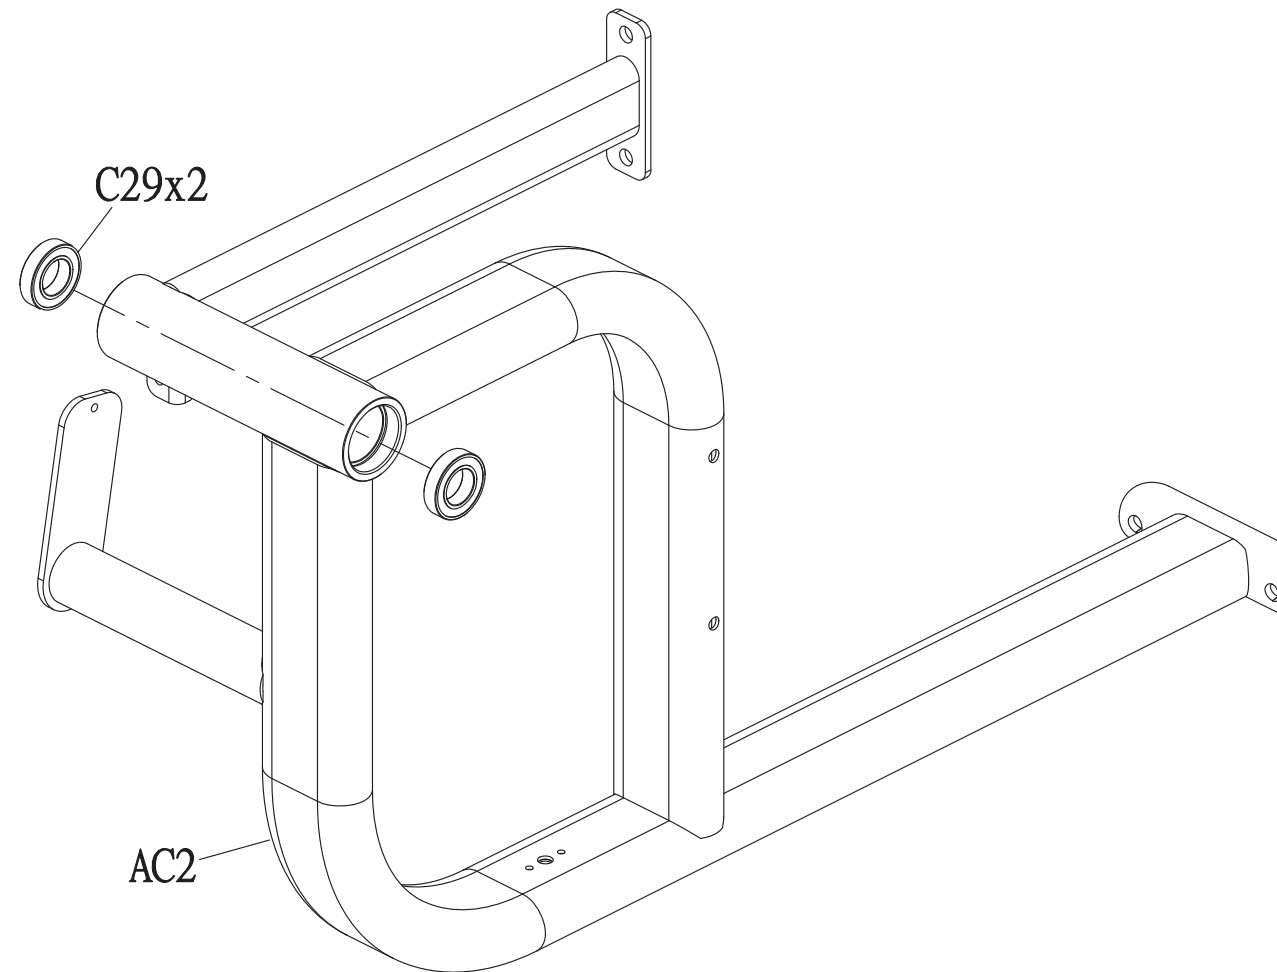

DRAWING NO	GM127-AC02		
PART NAME	Bace Set;L;Assembling		
PART NO	See Chart	REV	A
APPROVE	Chendongming	DATE	12.10.2017

Part NO.	Color
1000418140	Iced Sliver
1000418141	Platinum
1000418142	Polarized Titanium
1000418143	Lace White
1000418144	Pearl White
1000418145	Mat Black
1000418146	Black Glossy