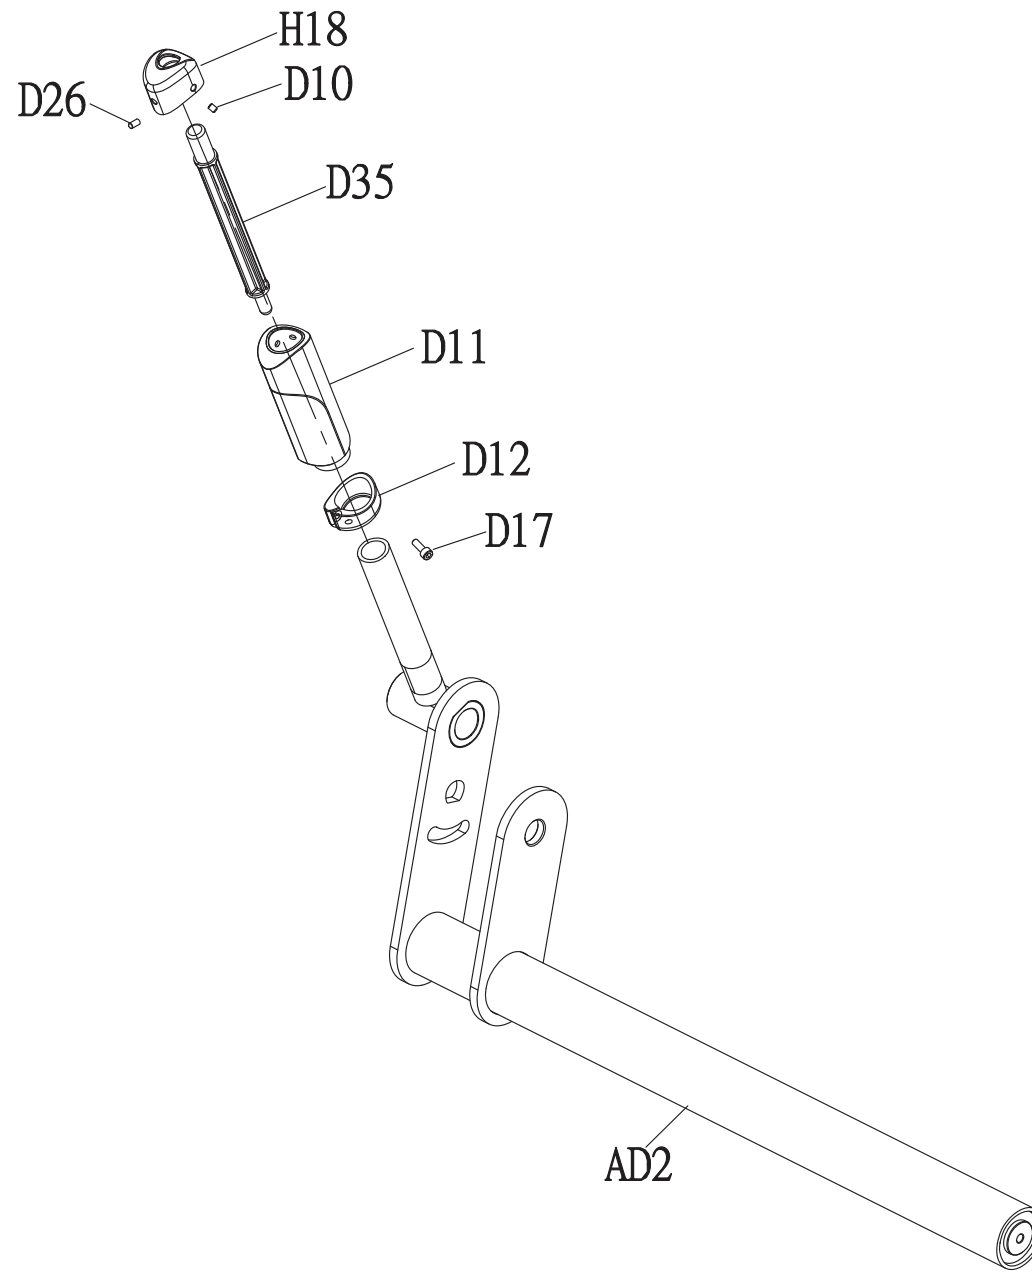

DRAWING NO	GM127-AD03		
PART NAME	Leg Pad Set;Assembling		
PART NO	See Chart	REV	A
APPROVE	Chendongming	DATE	12.10.2017

Part NO.	Color
1000418155	Iced Sliver
1000418156	Platinum
1000418157	Polarized Titanium
1000418158	Lace White
1000418159	Pearl White
1000418160	Mat Black
1000418161	Black Glossy