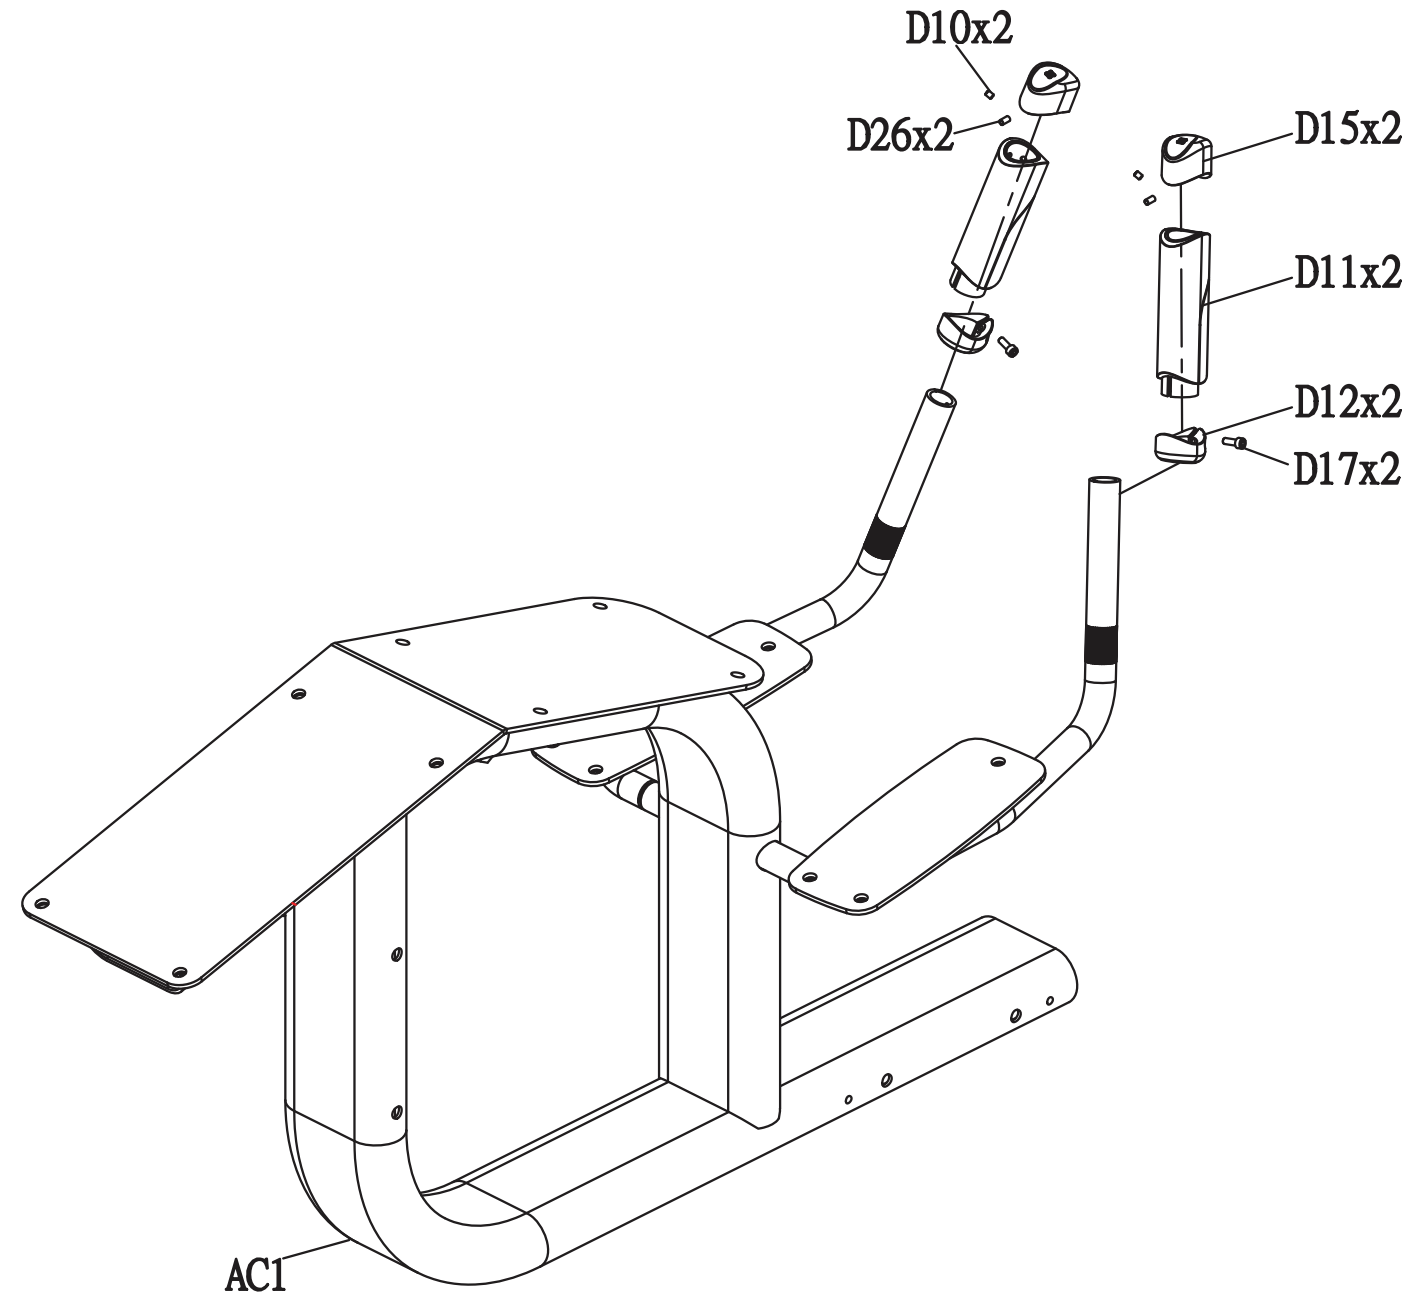

| | | | |
|------------|-----------------------|------|------------|
| DRAWING NO | GM127-AC01 | | |
| PART NAME | Bace Set;R;Assembling | | |
| PART NO | See Chart | A | |
| APPROVE | Chendongming | DATE | 12.10.2017 |

| Part NO. | Color |
|------------|--------------------|
| 1000418133 | Iced Sliver |
| 1000418134 | Platinum |
| 1000418135 | Polarized Titanium |
| 1000418136 | Pearl White |
| 1000418137 | Lace White |
| 1000418138 | Mat Black |
| 1000418139 | Black Glossy |

| | | | |
|------------|-----------------------|------|------------|
| DRAWING NO | GM127-AC02 | | |
| PART NAME | Bace Set;L;Assembling | | |
| PART NO | See Chart | REV | A |
| APPROVE | Chendongming | DATE | 12.10.2017 |