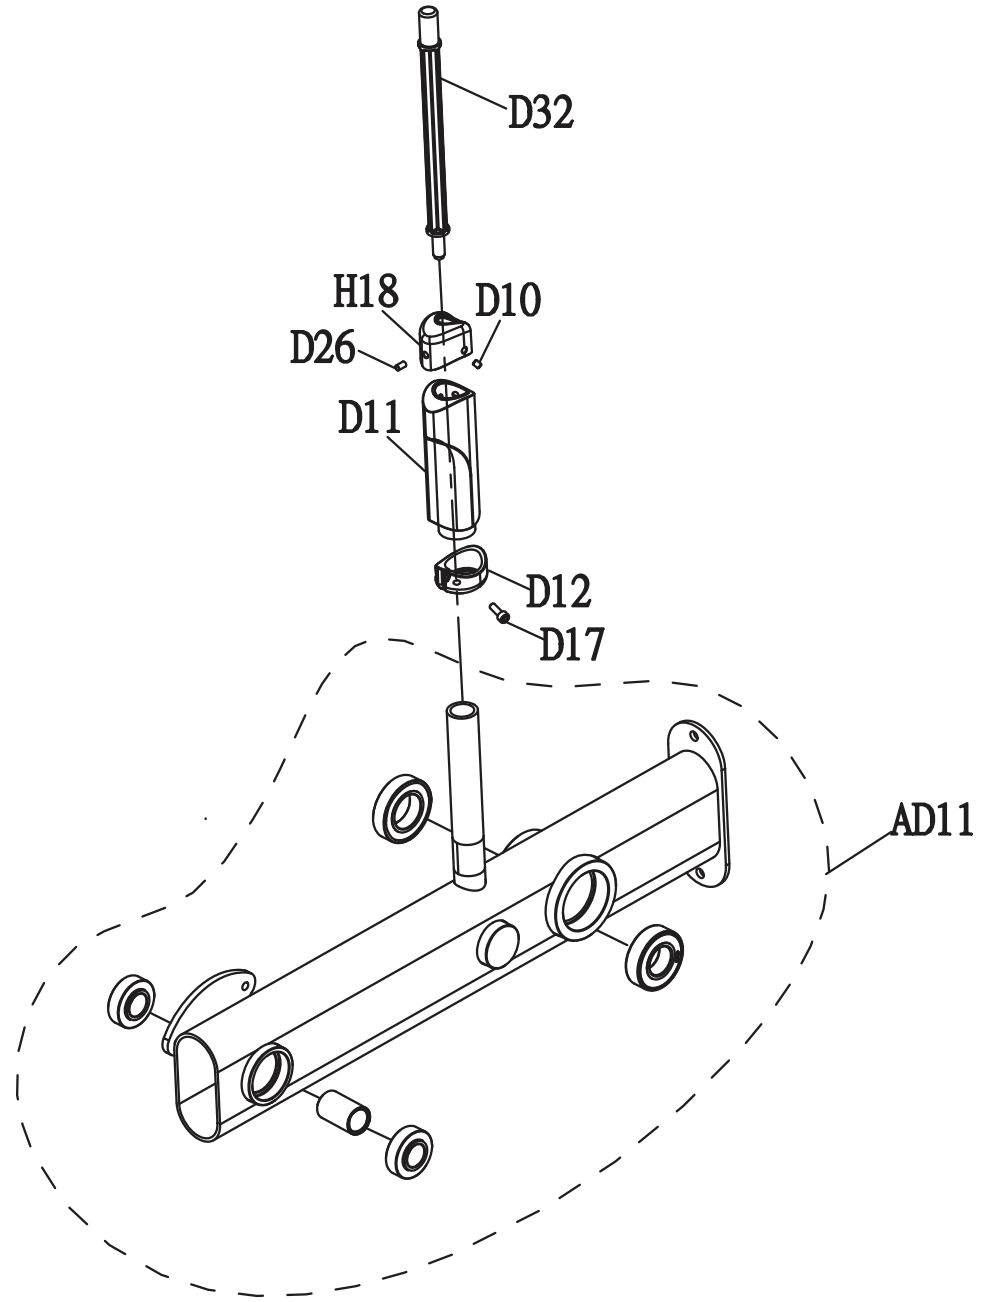

DRAWING NO	GM127-AD02		
PART NAME	Pedal Arm set;Assembling		
PART NO	See Chart		A
APPROVE	Chendongming	DATE	12.10.2017

Part NO.	Color
1000418147	Iced Sliver
1000418148	Platinum
1000418149	Polarized Titanium
1000418150	Lace White
1000418151	Pearl White
1000418152	Mat Black
1000418153	Black Glossy