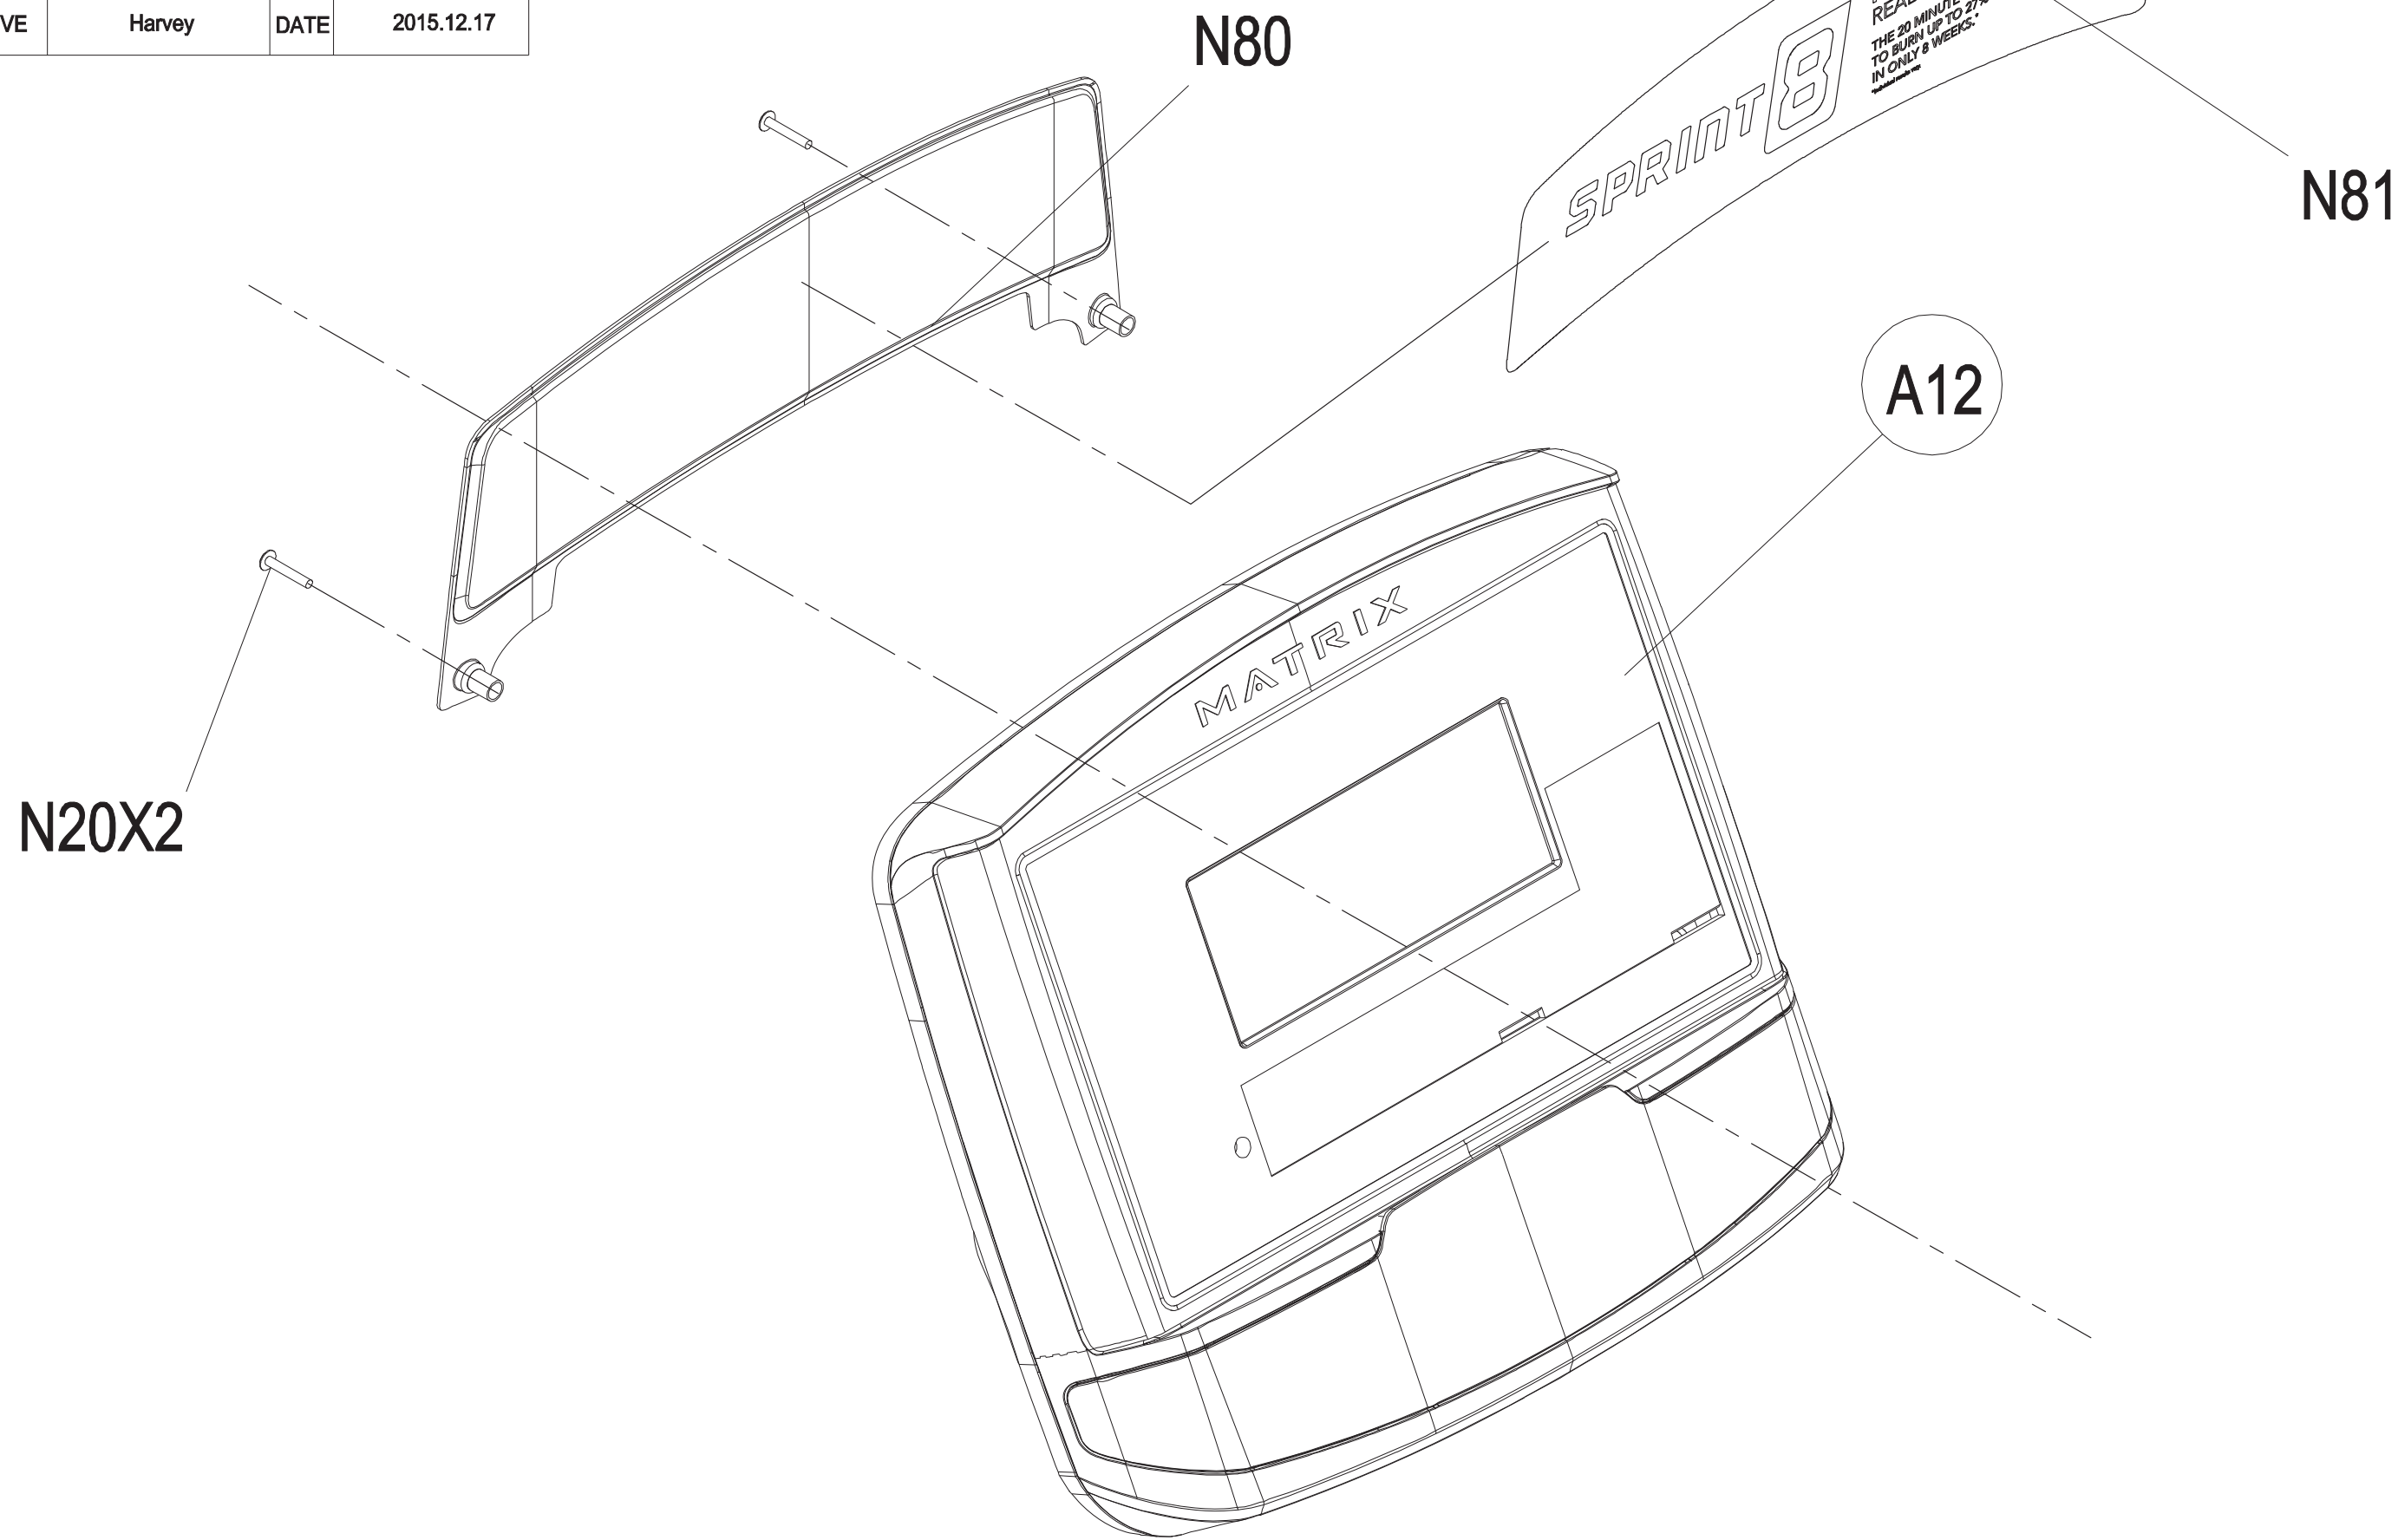

DRAWING NO	TM697-1US-C		
PART NAME	Explosive Rendering		
PART NO	MTM0585-00	REV	A
APPROVE	Harvey	DATE	2015.12.17

DRAWING NO	TM697-A12		
PART NAME	Console Set		
PART NO	1000381549	REV	A
APPROVE	Harvey	DATE	2015.12.07