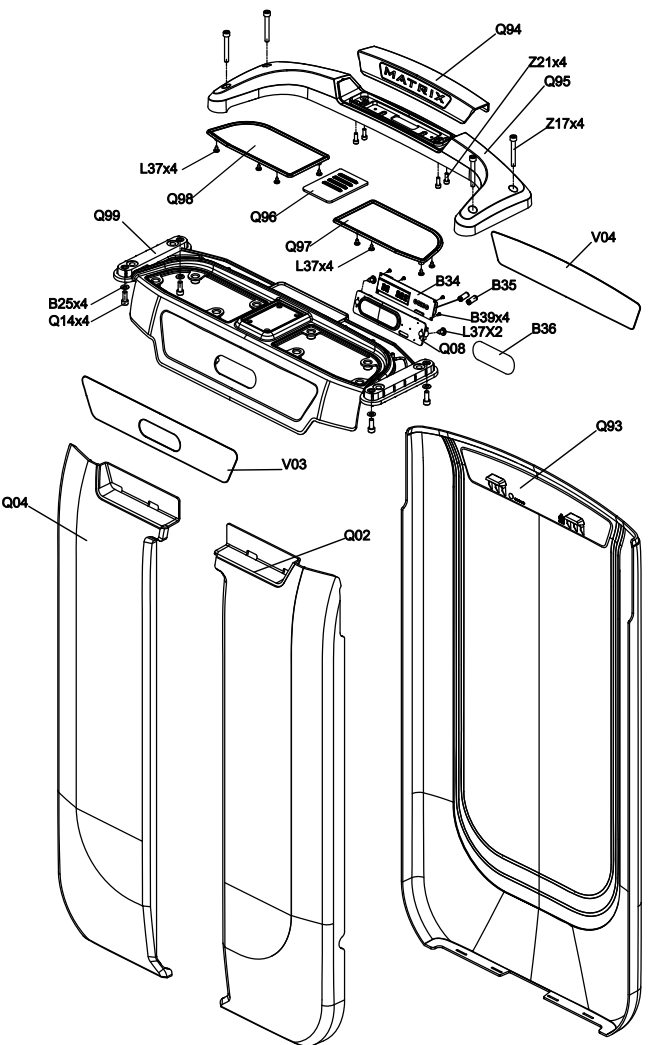

DRAWING NO	PGM120-KM		
PART NAME	Explosive Diagram		
PART NO	MGM0616-00	REV	A
APPROVE	Jacky	DATE	04.10.18

DRAWING NO	GM120-AD06		
PART NAME	Swivel arm set;R;Assembly		
PART NO	See Chart	REV	A
APPROVE	Harvey	DATE	11.08.2017

Part NO.	Color
1000414787	Iced Sliver
1000414788	Platinum
1000414789	Polarized Titanium
1000414790	Lace White
1000414791	Pearl White
1000414792	Mat Black
1000414793	Black Glossy

AD61

DRAWING NO	GM120-AD05		
PART NAME	Swivel arm set;L;Assembly		
PART NO	See Chart	REV	A
APPROVE	Harvey	DATE	09.28.2017

Part NO.	Color
1000414754	Iced Sliver
1000414755	Platinum
1000414757	Polarized Titanium
1000414758	Lace White
1000414759	Pearl White
1000414760	Mat Black
1000414761	Black Glossy

DRAWING NO	GM120-AC05		
PART NAME	Handle set ; Assembly		
PART NO	See Chart	REV	A
APPROVE	Harvey	DATE	10.12.2017

Part NO.	Color
1000414300	Iced Sliver
1000414301	Platinum
1000414302	Polarized Titanium
1000414303	Lace White
1000414304	Pearl White
1000414305	Mat Black
1000414306	Black Glossy