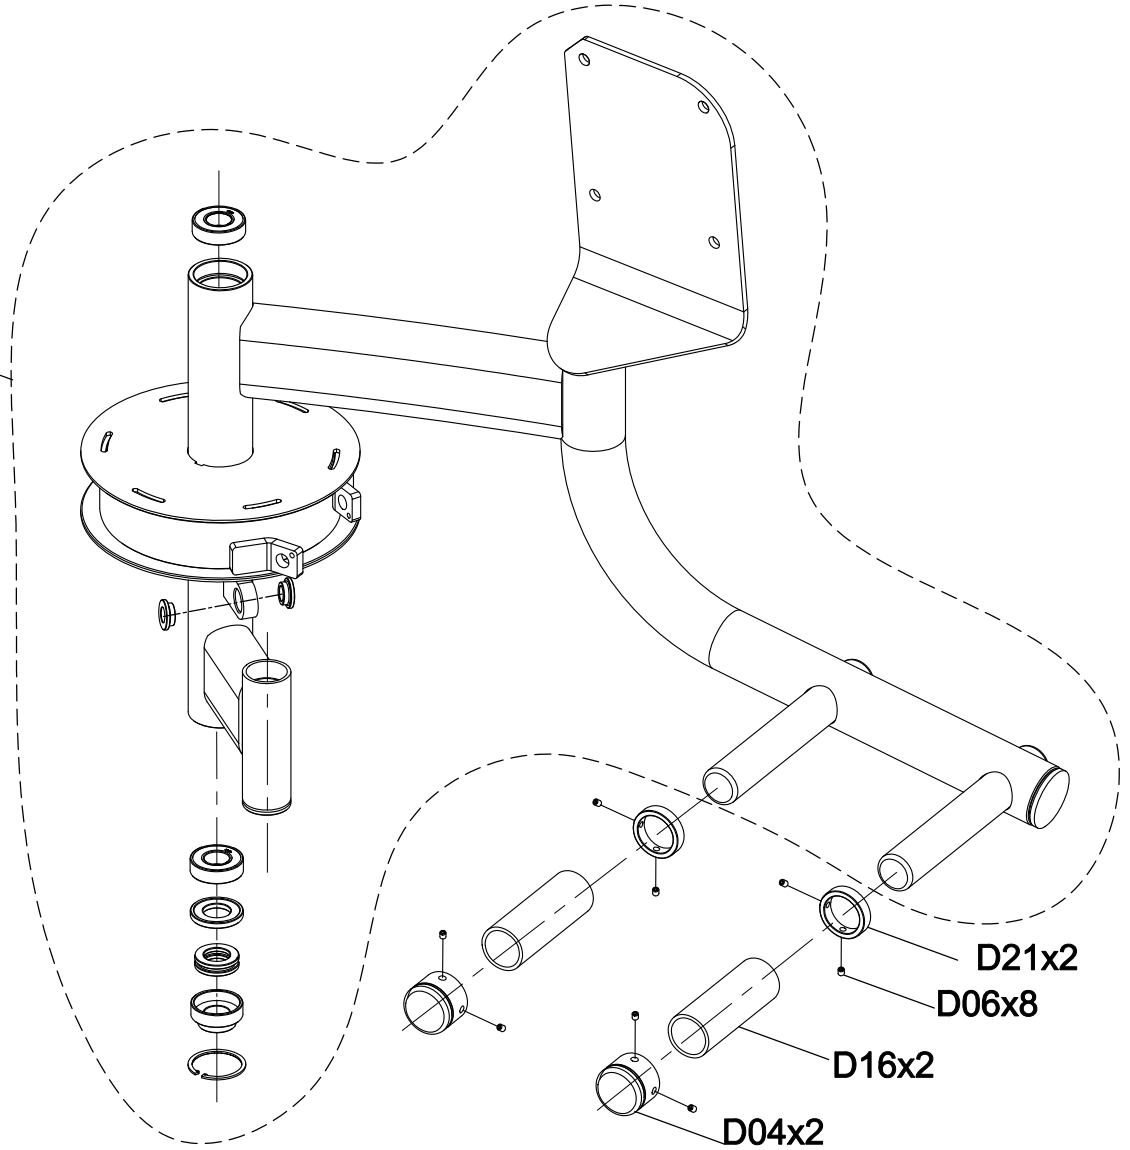

DRAWING NO	PGM120-KM		
PART NAME	Explosive Diagram		
PART NO	MGM0616-00	REV	A
APPROVE	Jacky	DATE	04.10.18

DRAWING NO	GM120-AD06		
PART NAME	Swivel arm set;R;Assembly		
PART NO	See Chart	REV	A
APPROVE	Harvey	DATE	11.08.2017

Part NO.	Color
1000414787	Iced Sliver
1000414788	Platinum
1000414789	Polarized Titanium
1000414790	Lace White
1000414791	Pearl White
1000414792	Mat Black
1000414793	Black Glossy

AD61

DRAWING NO	GM120-AD05		
PART NAME	Swivel arm set;L;Assembly		
PART NO	See Chart	REV	A
APPROVE	Harvey	DATE	09.28.2017

Part NO.	Color
1000414754	Iced Sliver
1000414755	Platinum
1000414757	Polarized Titanium
1000414758	Lace White
1000414759	Pearl White
1000414760	Mat Black
1000414761	Black Glossy

DRAWING NO	GM120-AC05		
PART NAME	Handle set ; Assembly		
PART NO	See Chart	REV	A
APPROVE	Harvey	DATE	10.12.2017

Part NO.	Color
1000414300	Iced Sliver
1000414301	Platinum
1000414302	Polarized Titanium
1000414303	Lace White
1000414304	Pearl White
1000414305	Mat Black
1000414306	Black Glossy