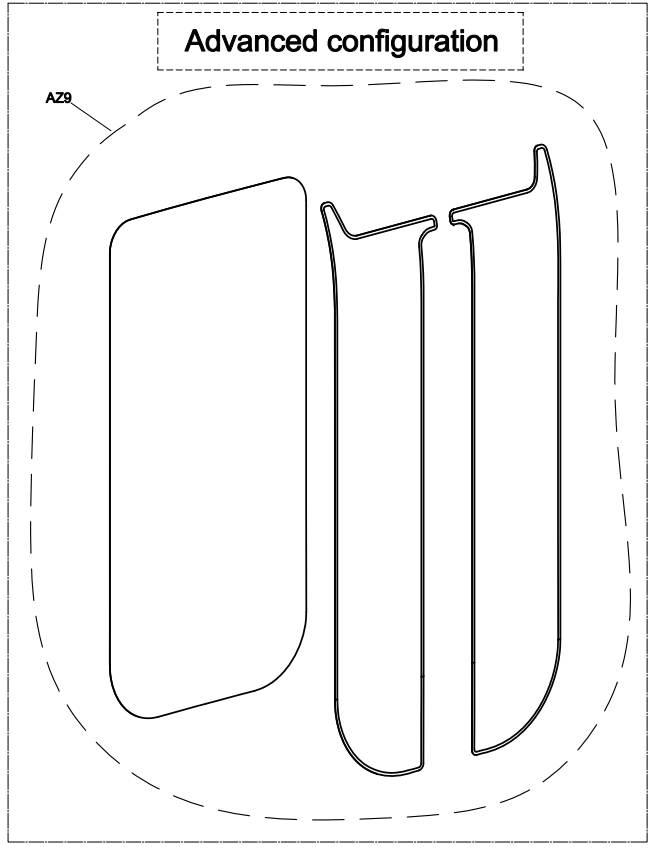

DRAWING NO	PGM120-KM		
PART NAME	Explosive Diagram		
PART NO	MGM0616-00	REV	A
APPROVE	Jacky	DATE	04.10.18

DRAWING NO	GM120-AD06		
PART NAME	Swivel arm set;R;Assembly		
PART NO	See Chart	REV	A
APPROVE	Harvey	DATE	11.08.2017

Part NO.	Color
1000414787	Iced Sliver
1000414788	Platinum
1000414789	Polarized Titanium
1000414790	Lace White
1000414791	Pearl White
1000414792	Mat Black
1000414793	Black Glossy

AD61

DRAWING NO	GM120-AD05		
PART NAME	Swivel arm set;L;Assembly		
PART NO	See Chart	REV	A
APPROVE	Harvey	DATE	09.28.2017

Part NO.	Color
1000414754	Iced Sliver
1000414755	Platinum
1000414757	Polarized Titanium
1000414758	Lace White
1000414759	Pearl White
1000414760	Mat Black
1000414761	Black Glossy

DRAWING NO	GM120-AC05		
PART NAME	Handle set ; Assembly		
PART NO	See Chart	REV	A
APPROVE	Harvey	DATE	10.12.2017

Part NO.	Color
1000414300	Iced Sliver
1000414301	Platinum
1000414302	Polarized Titanium
1000414303	Lace White
1000414304	Pearl White
1000414305	Mat Black
1000414306	Black Glossy