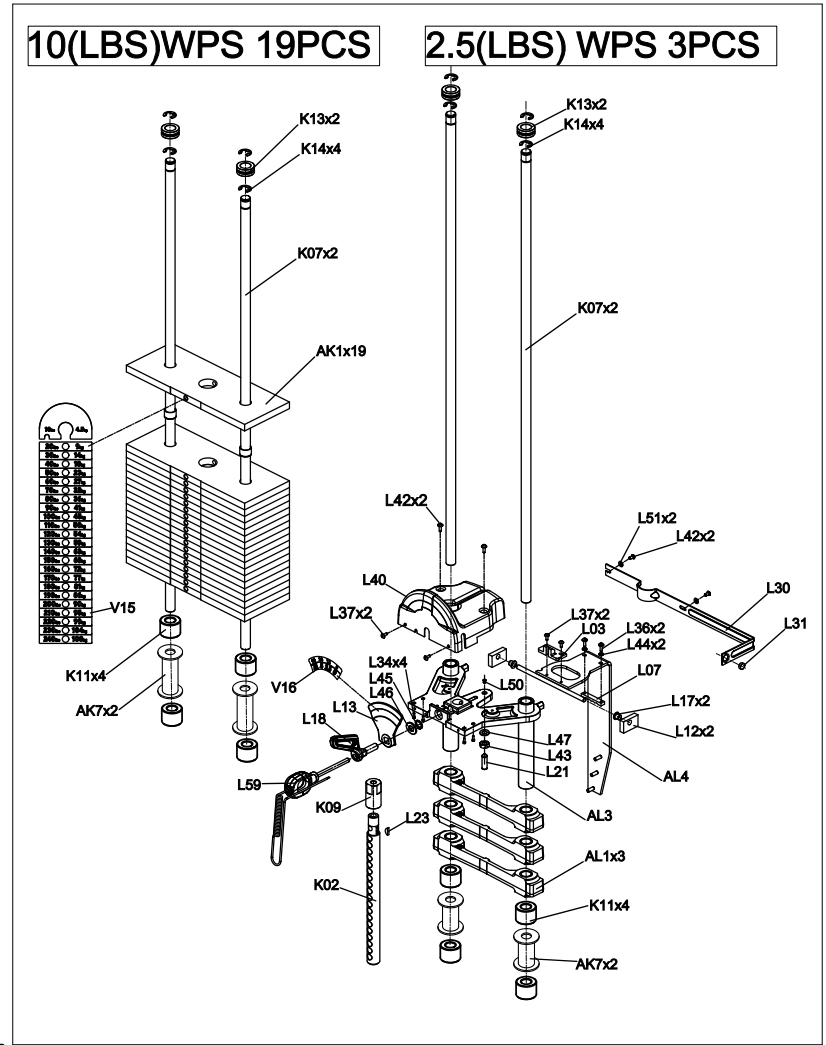

DRAWING NO	PGM120-KM		
PART NAME	Explosive Diagram		
PART NO	MGM0616-00	REV	A
APPROVE	Jacky	DATE	04.10.18

DRAWING NO	GM120-AD06		
PART NAME	Swivel arm set;R;Assembly		
PART NO	See Chart	REV	A
APPROVE	Harvey	DATE	11.08.2017

Part NO.	Color
1000414787	Iced Sliver
1000414788	Platinum
1000414789	Polarized Titanium
1000414790	Lace White
1000414791	Pearl White
1000414792	Mat Black
1000414793	Black Glossy

AD61

DRAWING NO	GM120-AD05		
PART NAME	Swivel arm set;L;Assembly		
PART NO	See Chart	REV	A
APPROVE	Harvey	DATE	09.28.2017

Part NO.	Color
1000414754	Iced Sliver
1000414755	Platinum
1000414757	Polarized Titanium
1000414758	Lace White
1000414759	Pearl White
1000414760	Mat Black
1000414761	Black Glossy

DRAWING NO	GM120-AC05		
PART NAME	Handle set ; Assembly		
PART NO	See Chart	REV	A
APPROVE	Harvey	DATE	10.12.2017

Part NO.	Color
1000414300	Iced Sliver
1000414301	Platinum
1000414302	Polarized Titanium
1000414303	Lace White
1000414304	Pearl White
1000414305	Mat Black
1000414306	Black Glossy