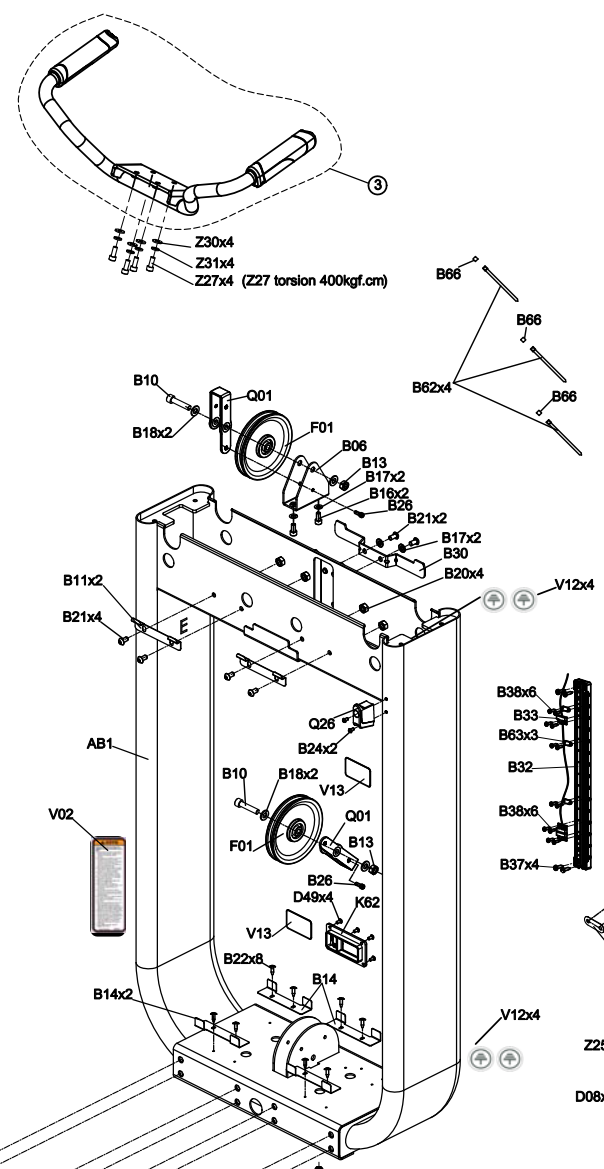

DRAWING NO	PGM120-KM		
PART NAME	Explosive Diagram		
PART NO	MGM0616-00	REV	A
APPROVE	Jacky	DATE	04.10.18

DRAWING NO	GM120-AD06		
PART NAME	Swivel arm set;R;Assembly		
PART NO	See Chart	REV	A
APPROVE	Harvey	DATE	11.08.2017

Part NO.	Color
1000414787	Iced Sliver
1000414788	Platinum
1000414789	Polarized Titanium
1000414790	Lace White
1000414791	Pearl White
1000414792	Mat Black
1000414793	Black Glossy

AD61

DRAWING NO	GM120-AD05		
PART NAME	Swivel arm set;L;Assembly		
PART NO	See Chart	REV	A
APPROVE	Harvey	DATE	09.28.2017

Part NO.	Color
1000414754	Iced Sliver
1000414755	Platinum
1000414757	Polarized Titanium
1000414758	Lace White
1000414759	Pearl White
1000414760	Mat Black
1000414761	Black Glossy

DRAWING NO	GM120-AC05		
PART NAME	Handle set ; Assembly		
PART NO	See Chart	REV	A
APPROVE	Harvey	DATE	10.12.2017

Part NO.	Color
1000414300	Iced Sliver
1000414301	Platinum
1000414302	Polarized Titanium
1000414303	Lace White
1000414304	Pearl White
1000414305	Mat Black
1000414306	Black Glossy