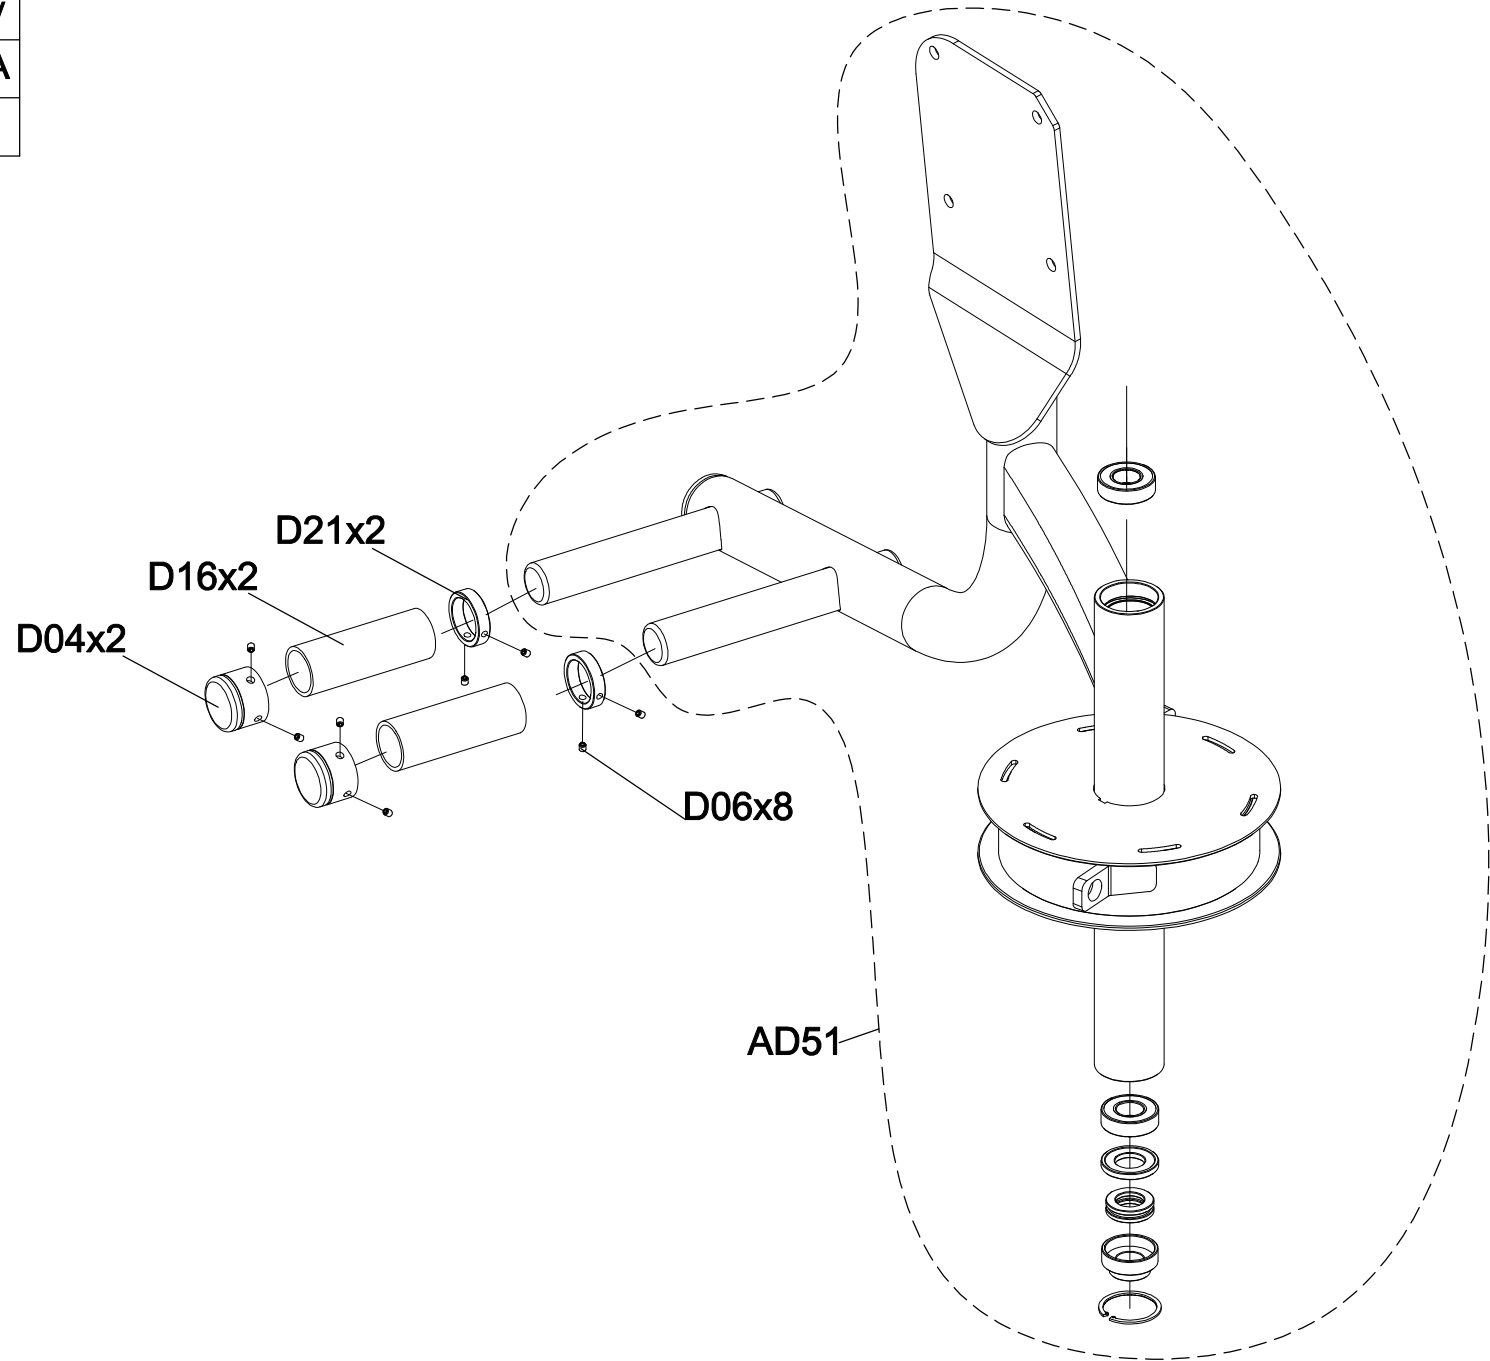

DRAWING NO	PGM120-KM		
PART NAME	Explosive Diagram		
PART NO	MGM0616-00	REV	A
APPROVE	Jacky	DATE	04.10.18

DRAWING NO	GM120-AD06		
PART NAME	Swivel arm set;R;Assembly		
PART NO	See Chart	REV	A
APPROVE	Harvey	DATE	11.08.2017

Part NO.	Color
1000414787	Iced Sliver
1000414788	Platinum
1000414789	Polarized Titanium
1000414790	Lace White
1000414791	Pearl White
1000414792	Mat Black
1000414793	Black Glossy

AD61

DRAWING NO	GM120-AD05		
PART NAME	Swivel arm set;L;Assembly		
PART NO	See Chart	REV	A
APPROVE	Harvey	DATE	09.28.2017

Part NO.	Color
1000414754	Iced Sliver
1000414755	Platinum
1000414757	Polarized Titanium
1000414758	Lace White
1000414759	Pearl White
1000414760	Mat Black
1000414761	Black Glossy

DRAWING NO	GM120-AC05		
PART NAME	Handle set ; Assembly		
PART NO	See Chart	REV	A
APPROVE	Harvey	DATE	10.12.2017

Part NO.	Color
1000414300	Iced Sliver
1000414301	Platinum
1000414302	Polarized Titanium
1000414303	Lace White
1000414304	Pearl White
1000414305	Mat Black
1000414306	Black Glossy