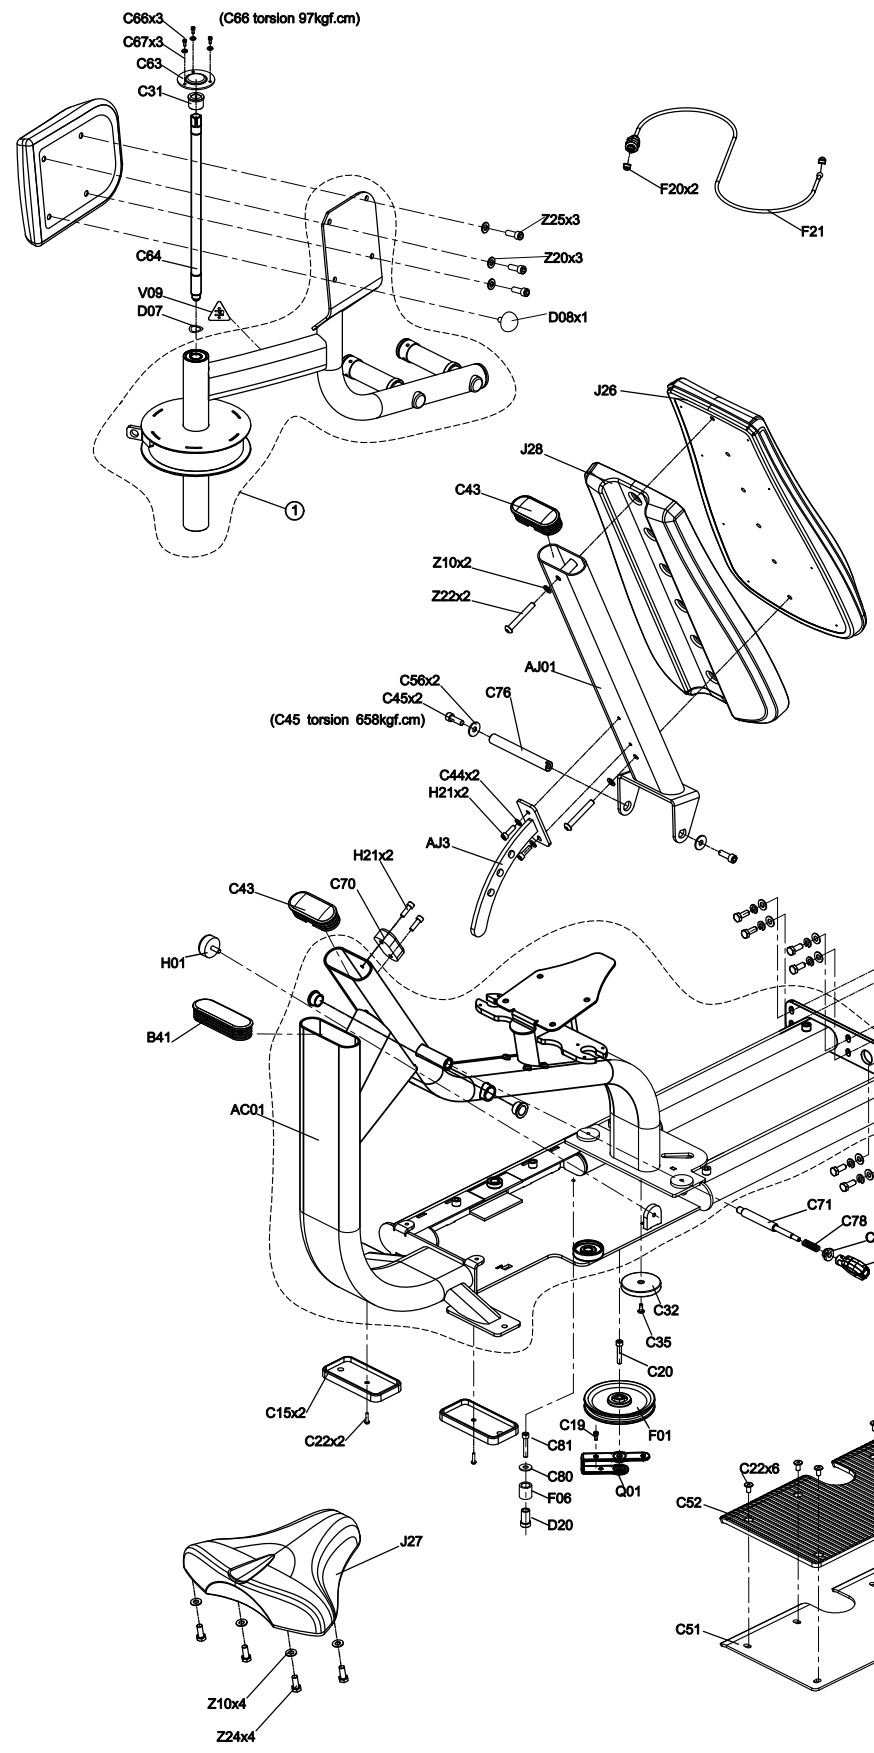

DRAWING NO	PGM120-KM		
PART NAME	Explosive Diagram		
PART NO	MGM0616-00	REV	A
APPROVE	Jacky	DATE	04.10.18

DRAWING NO	GM120-AD06		
PART NAME	Swivel arm set;R;Assembly		
PART NO	See Chart	REV	A
APPROVE	Harvey	DATE	11.08.2017

Part NO.	Color
1000414787	Iced Sliver
1000414788	Platinum
1000414789	Polarized Titanium
1000414790	Lace White
1000414791	Pearl White
1000414792	Mat Black
1000414793	Black Glossy

AD61

DRAWING NO	GM120-AD05		
PART NAME	Swivel arm set;L;Assembly		
PART NO	See Chart	REV	A
APPROVE	Harvey	DATE	09.28.2017

Part NO.	Color
1000414754	Iced Sliver
1000414755	Platinum
1000414757	Polarized Titanium
1000414758	Lace White
1000414759	Pearl White
1000414760	Mat Black
1000414761	Black Glossy

DRAWING NO	GM120-AC05		
PART NAME	Handle set ; Assembly		
PART NO	See Chart	REV	A
APPROVE	Harvey	DATE	10.12.2017

Part NO.	Color
1000414300	Iced Sliver
1000414301	Platinum
1000414302	Polarized Titanium
1000414303	Lace White
1000414304	Pearl White
1000414305	Mat Black
1000414306	Black Glossy