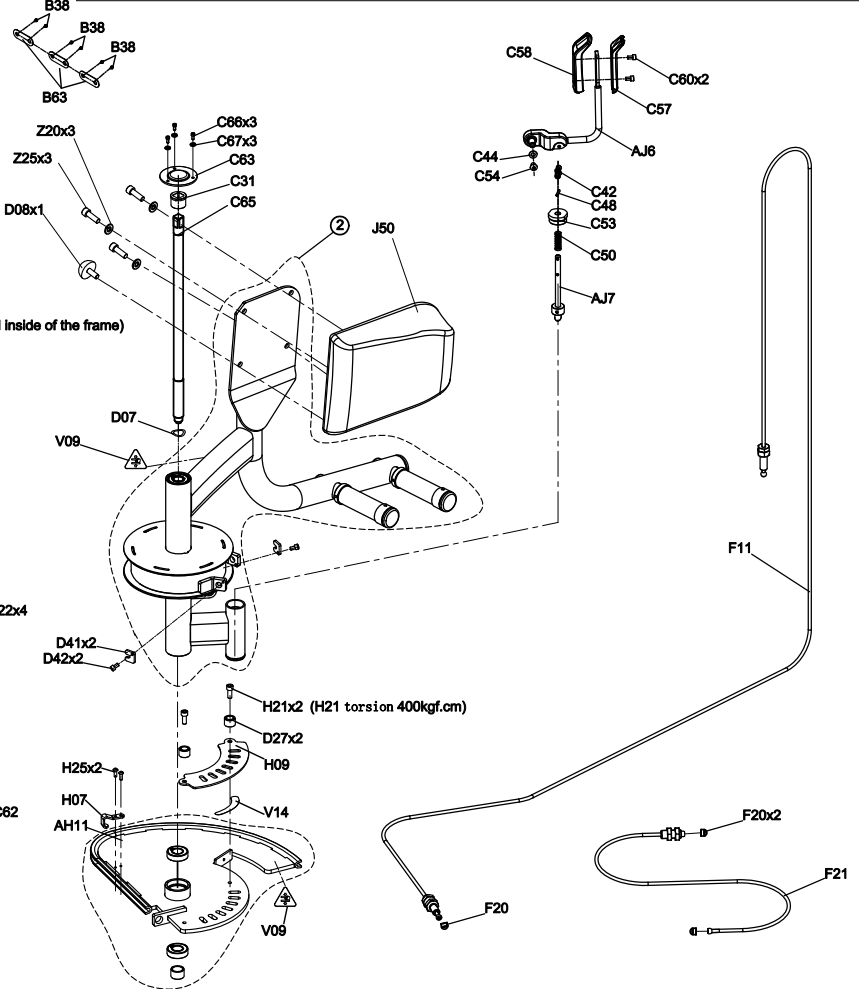

DRAWING NO	PGM120-KM		
PART NAME	Explosive Diagram		
PART NO	MGM0616-00	REV	A
APPROVE	Jacky	DATE	04.10.18

DRAWING NO	GM120-AD06		
PART NAME	Swivel arm set;R;Assembly		
PART NO	See Chart	REV	A
APPROVE	Harvey	DATE	11.08.2017

Part NO.	Color
1000414787	Iced Sliver
1000414788	Platinum
1000414789	Polarized Titanium
1000414790	Lace White
1000414791	Pearl White
1000414792	Mat Black
1000414793	Black Glossy

AD61

DRAWING NO	GM120-AD05		
PART NAME	Swivel arm set;L;Assembly		
PART NO	See Chart	REV	A
APPROVE	Harvey	DATE	09.28.2017

Part NO.	Color
1000414754	Iced Sliver
1000414755	Platinum
1000414757	Polarized Titanium
1000414758	Lace White
1000414759	Pearl White
1000414760	Mat Black
1000414761	Black Glossy

DRAWING NO	GM120-AC05		
PART NAME	Handle set ; Assembly		
PART NO	See Chart	REV	A
APPROVE	Harvey	DATE	10.12.2017

Part NO.	Color
1000414300	Iced Sliver
1000414301	Platinum
1000414302	Polarized Titanium
1000414303	Lace White
1000414304	Pearl White
1000414305	Mat Black
1000414306	Black Glossy