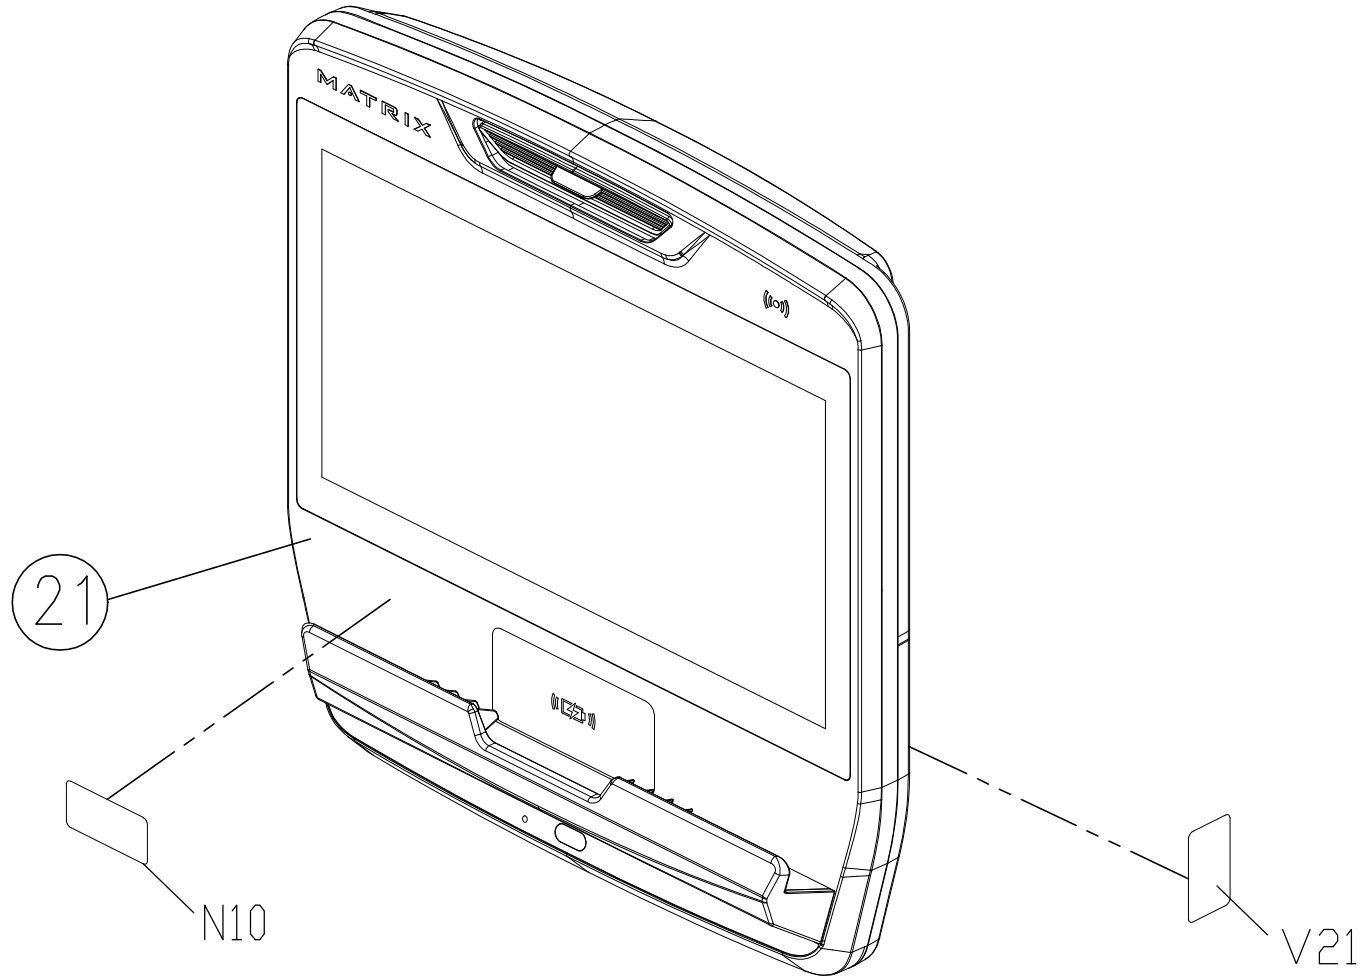

DRAWING NO	TM757H-A04		
PART NAME	ASSEMBLY VIEW		
PART NO	1000456018  C		
APPROVE	SHUYI	DATE	110620

SAP PART NO
MTM1637-00
MTM1638-00
MTM1639-00
MTM1681-00
MTM1685-00

DRAWING NO	TM757I-AN6
PART NAME	Console Set,;22 Inch
PART NO	1000456948D
APPROVE	JIMMY DATE 120920

SAP No.	Model name
1000456161	TOUCHXL-C(US5)

DRAWING NO	TM757K-AN62		
PART NAME	Overlay Set, Touch panel		
PART NO	1000458740		
APPROVE	Hsinyen	DATE	12/09/20

AN63

W131

W132

W141

W133

W130