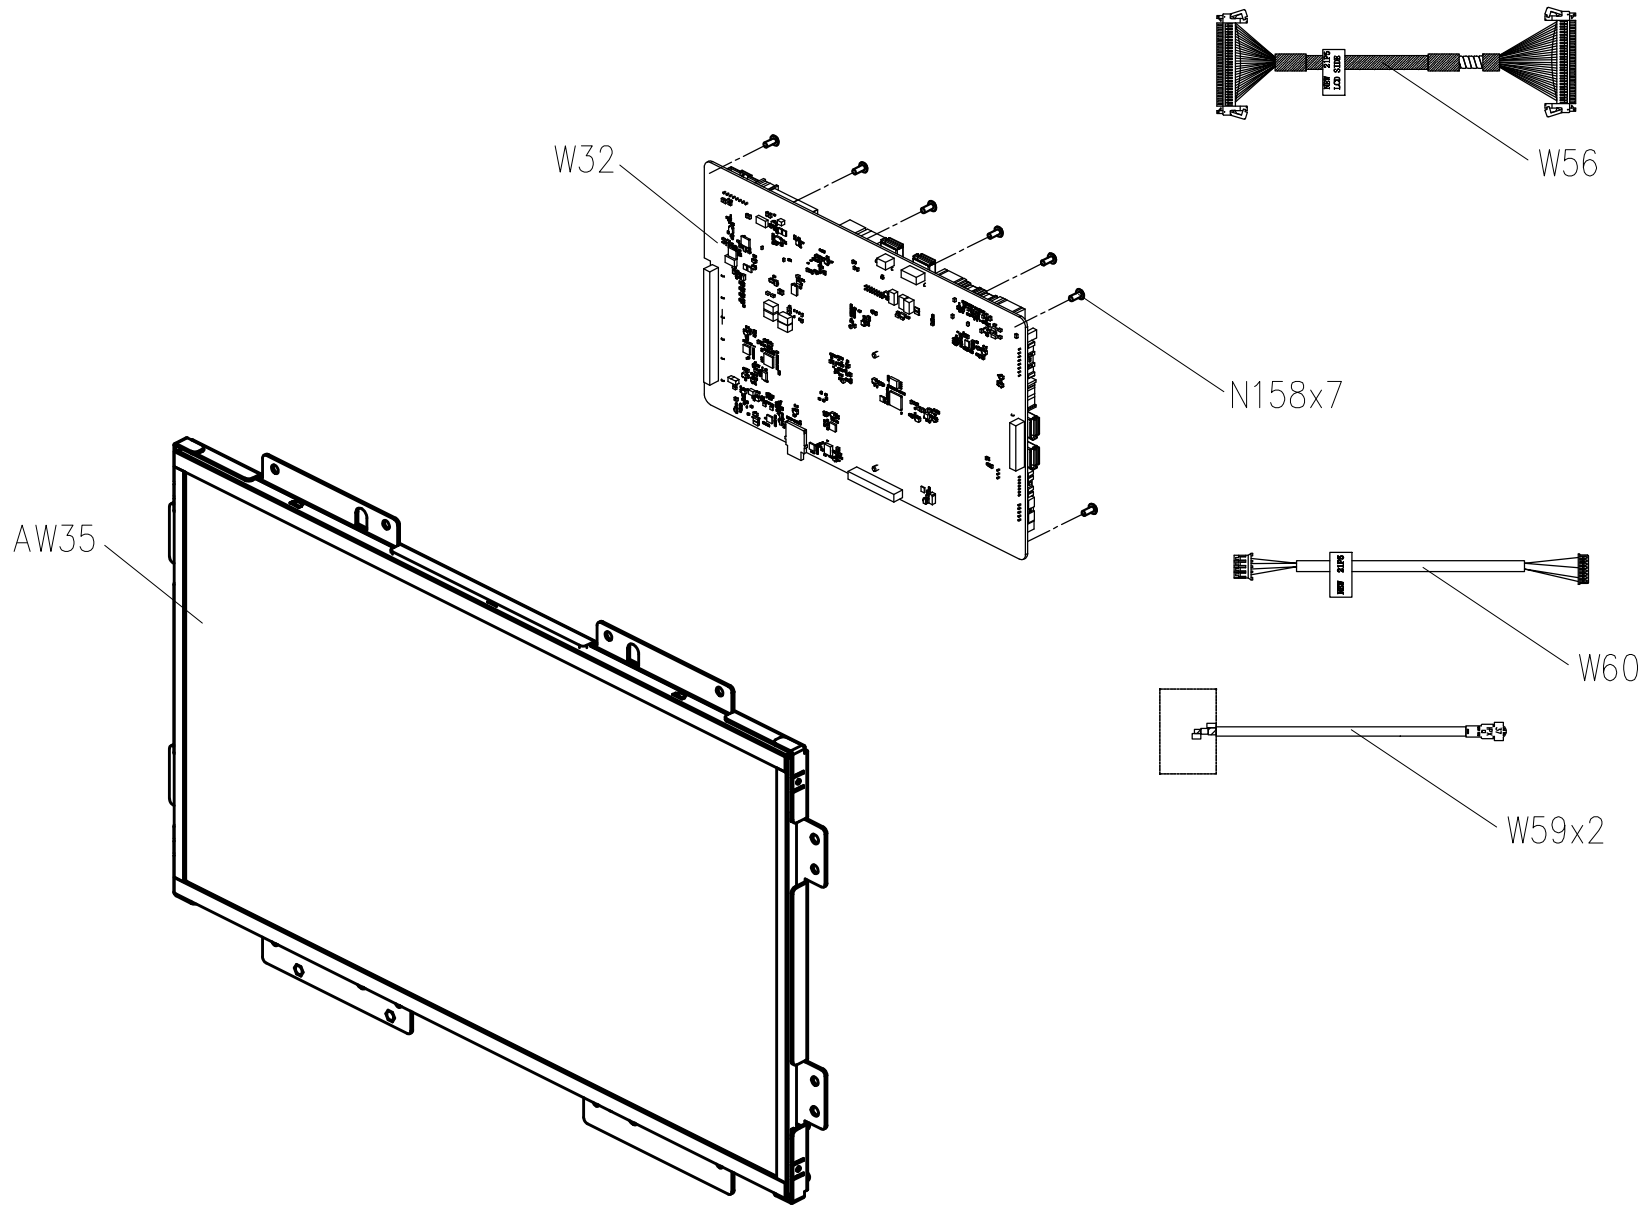

N53

W41

DRAWING NO	TM757H-AW2
PART NAME	Control Board
PART NO	1000456021D
APPROVE	SHUYI
DATE	022421

DRAWING NO	TM757H-AW1		
PART NAME	Control board		
PART NO	1000456022D		
APPROVE	SHUYI	DATE	022421

DRAWING NO	TM757H-AW3
PART NAME	TFT LCD SET
PART NO	1000456023B
APPROVE	Hsinyen
DATE	10/06/20