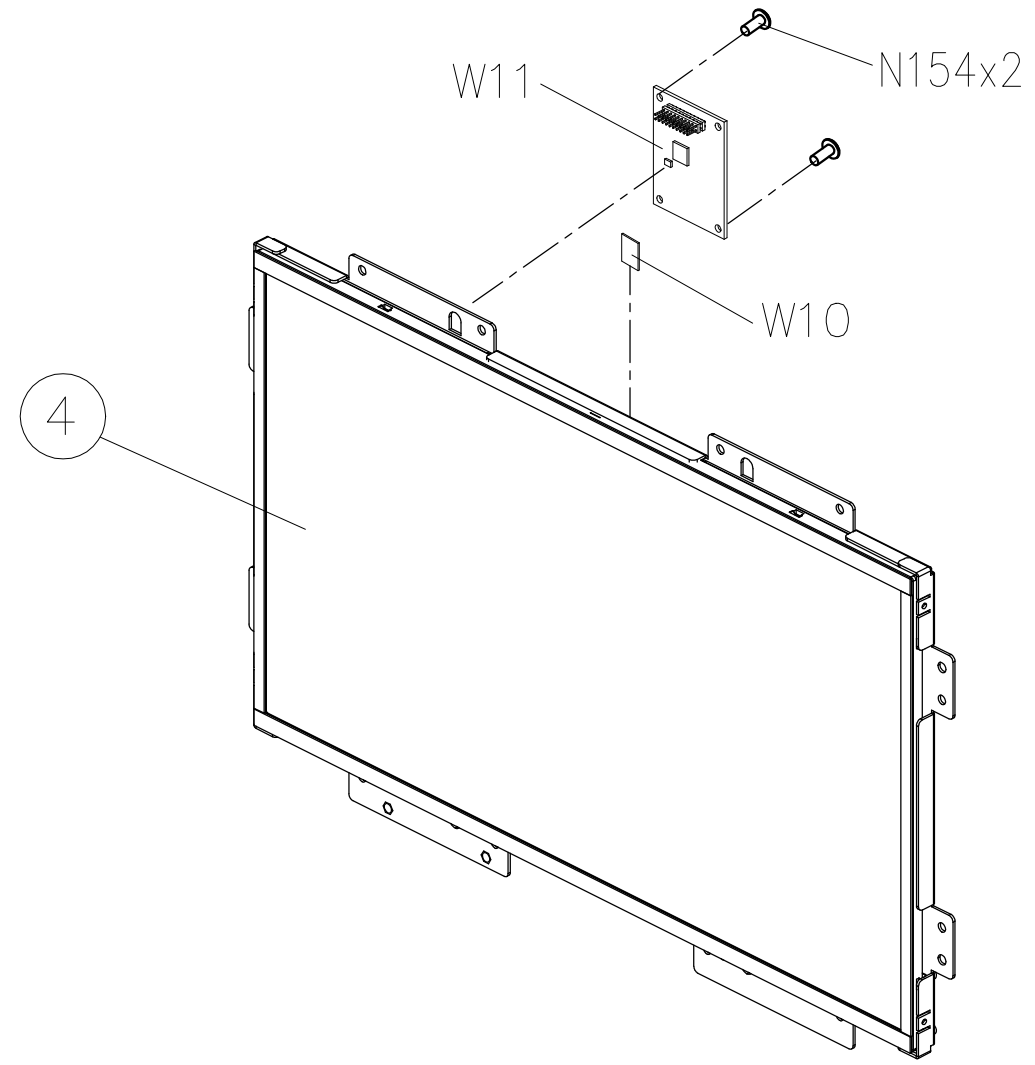

SAP No.	Model name
1000456161	TOUCHXL-C(US5)

DRAWING NO	TM757K-AN62		
PART NAME	Overlay Set, Touch panel		
PART NO	1000458740		
APPROVE	Hsinyen	DATE	12/09/20

AN63

W131

W132

W141

W133

W130

N53

W41

DRAWING NO	TM757H-AW2
PART NAME	Control Board
PART NO	1000456021D
APPROVE	SHUYI
DATE	022421

DRAWING NO	TM757H-AW1		
PART NAME	Control board		
PART NO	1000456022D		
APPROVE	SHUYI	DATE	022421

DRAWING NO	TM757H-AW3
PART NAME	TFT LCD SET
PART NO	1000456023B
APPROVE	Hsinyen
DATE	10/06/20