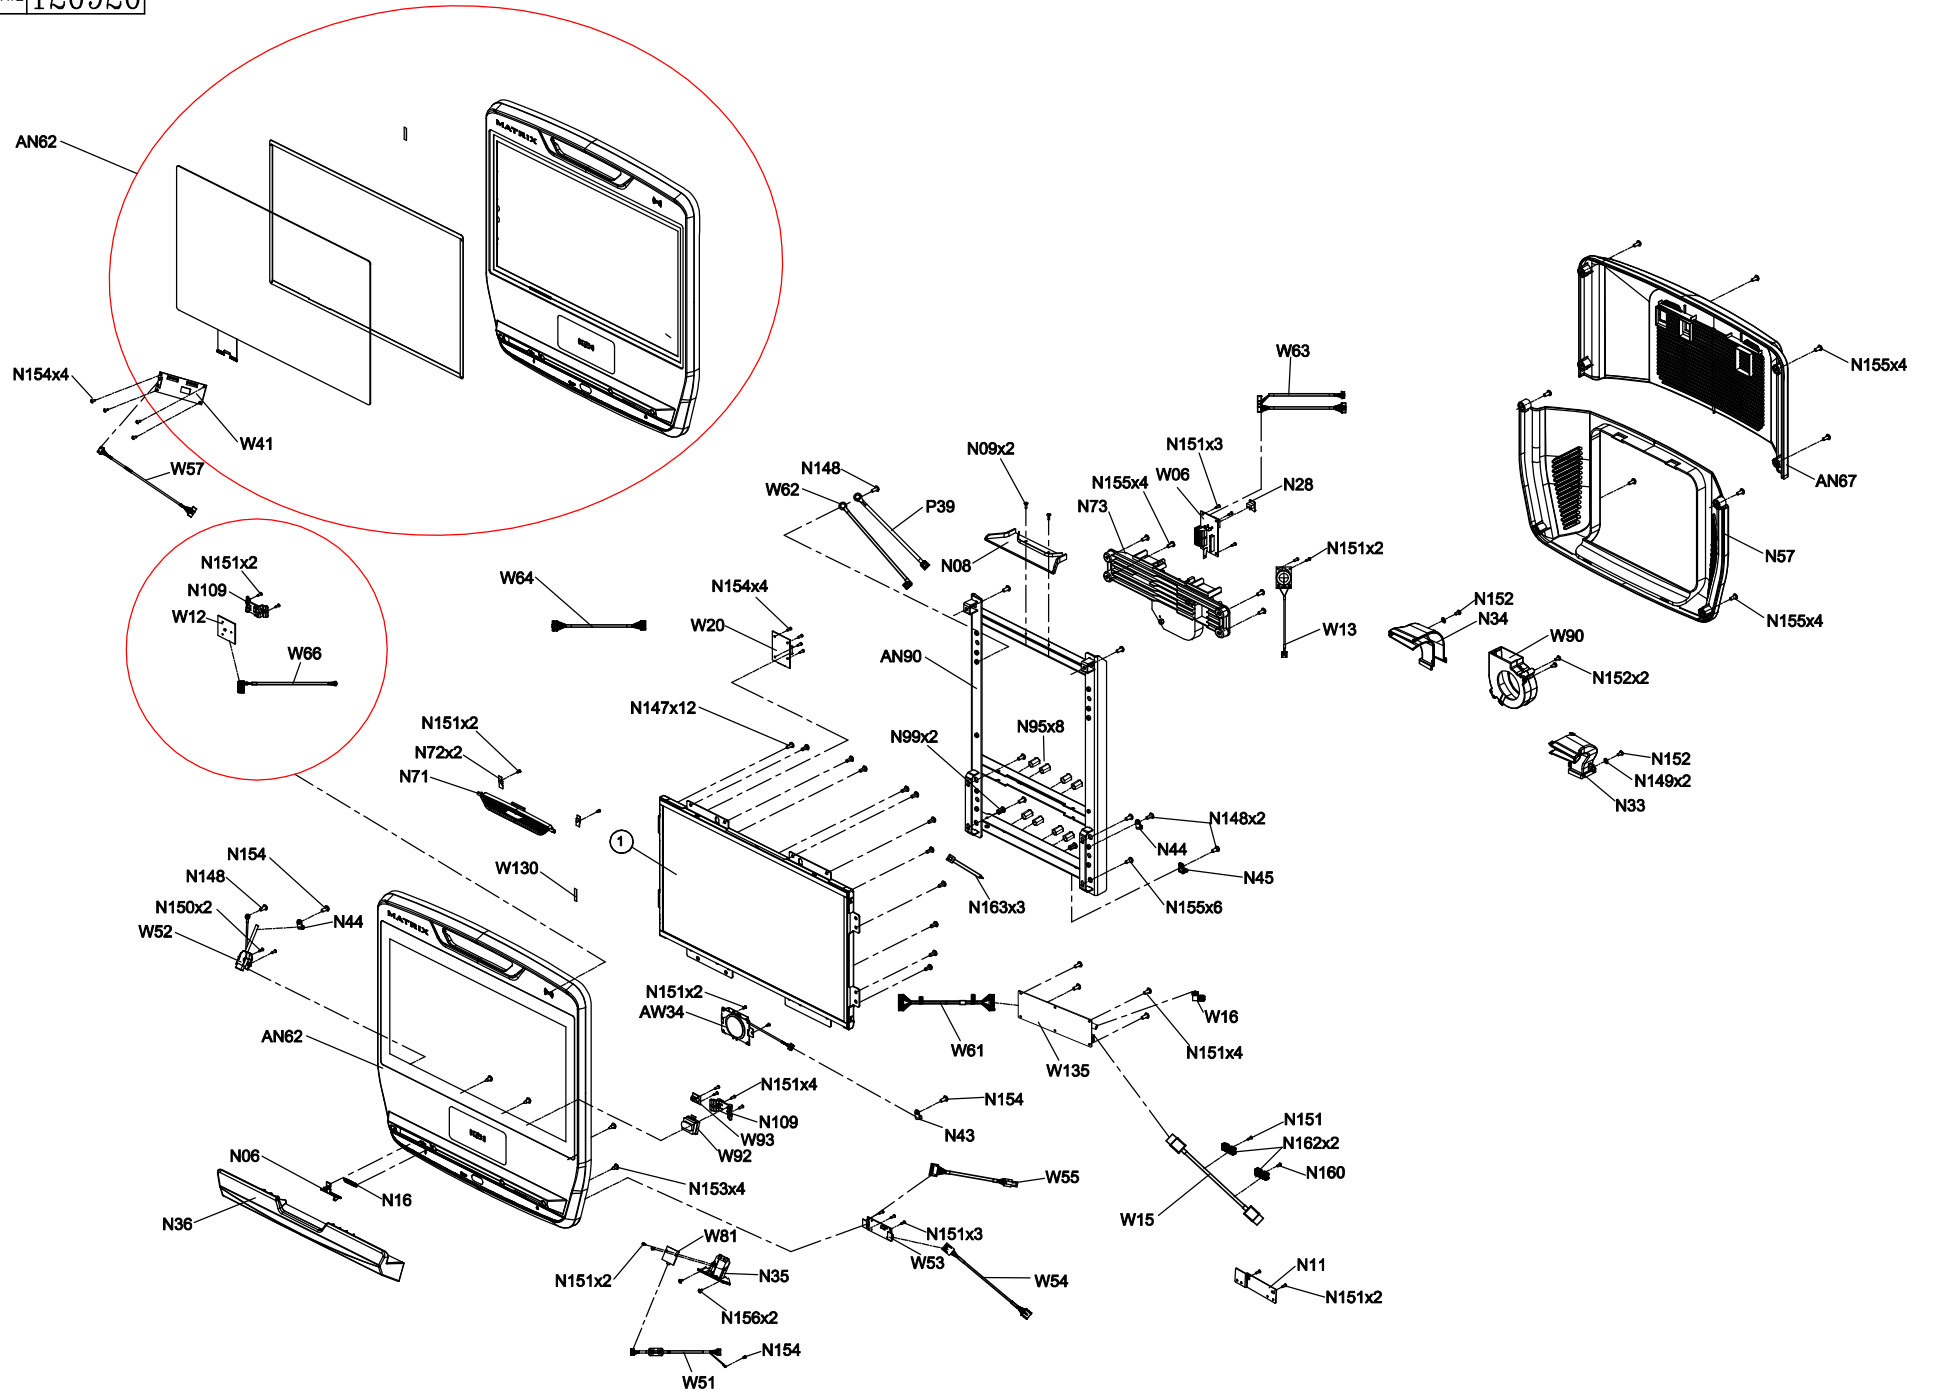

DRAWING NO	TM757H-A04		
PART NAME	ASSEMBLY VIEW		
PART NO	1000456018  C		
APPROVE	SHUYI	DATE	110620

SAP PART NO
MTM1637-00
MTM1638-00
MTM1639-00
MTM1681-00
MTM1685-00

DRAWING NO	TM757I-AN6
PART NAME	Console Set,;22 Inch
PART NO	1000456948D
APPROVE	JIMMY DATE 120920

SAP No.	Model name
1000456161	TOUCHXL-C(US5)

DRAWING NO	TM757K-AN62		
PART NAME	Overlay Set, Touch panel		
PART NO	1000458740		
APPROVE	Hsinyen	DATE	12/09/20

AN63

W131

W132

W141

W133

W130

N53

W41

DRAWING NO	TM757H-AW2
PART NAME	Control Board
PART NO	1000456021D
APPROVE	SHUYI
DATE	022421

DRAWING NO	TM757H-AW1		
PART NAME	Control board		
PART NO	1000456022D		
APPROVE	SHUYI	DATE	022421

DRAWING NO	TM757H-AW3
PART NAME	TFT LCD SET
PART NO	1000456023B
APPROVE	Hsinyen
DATE	10/06/20