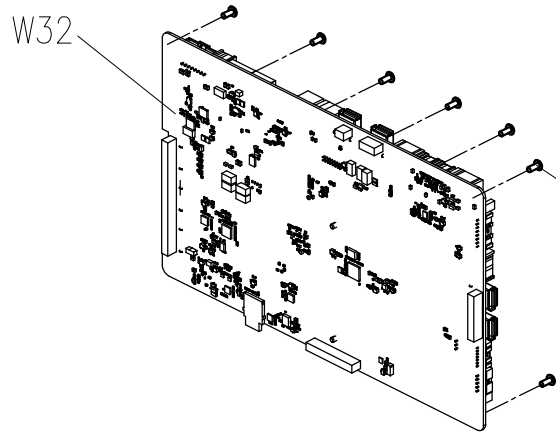

SAP No.	Model name
1000456163	TOUCHXL-C(US6)

DRAWING NO	TM757K-AN62		
PART NAME	Overlay Set, Touch panel		
PART NO	1000458740		
APPROVE	Hsinyen	DATE	12/09/20

AN63

W131

W132

W141

W133

N53

W41

W130

DRAWING NO	TM757H-AW2		
PART NAME	Control Board		
PART NO	1000456021D		
APPROVE	SHUYI	DATE	022421

DRAWING NO	TM757H-AW1		
PART NAME	Control board		
PART NO	1000456022D		
APPROVE	SHUYI	DATE	022421