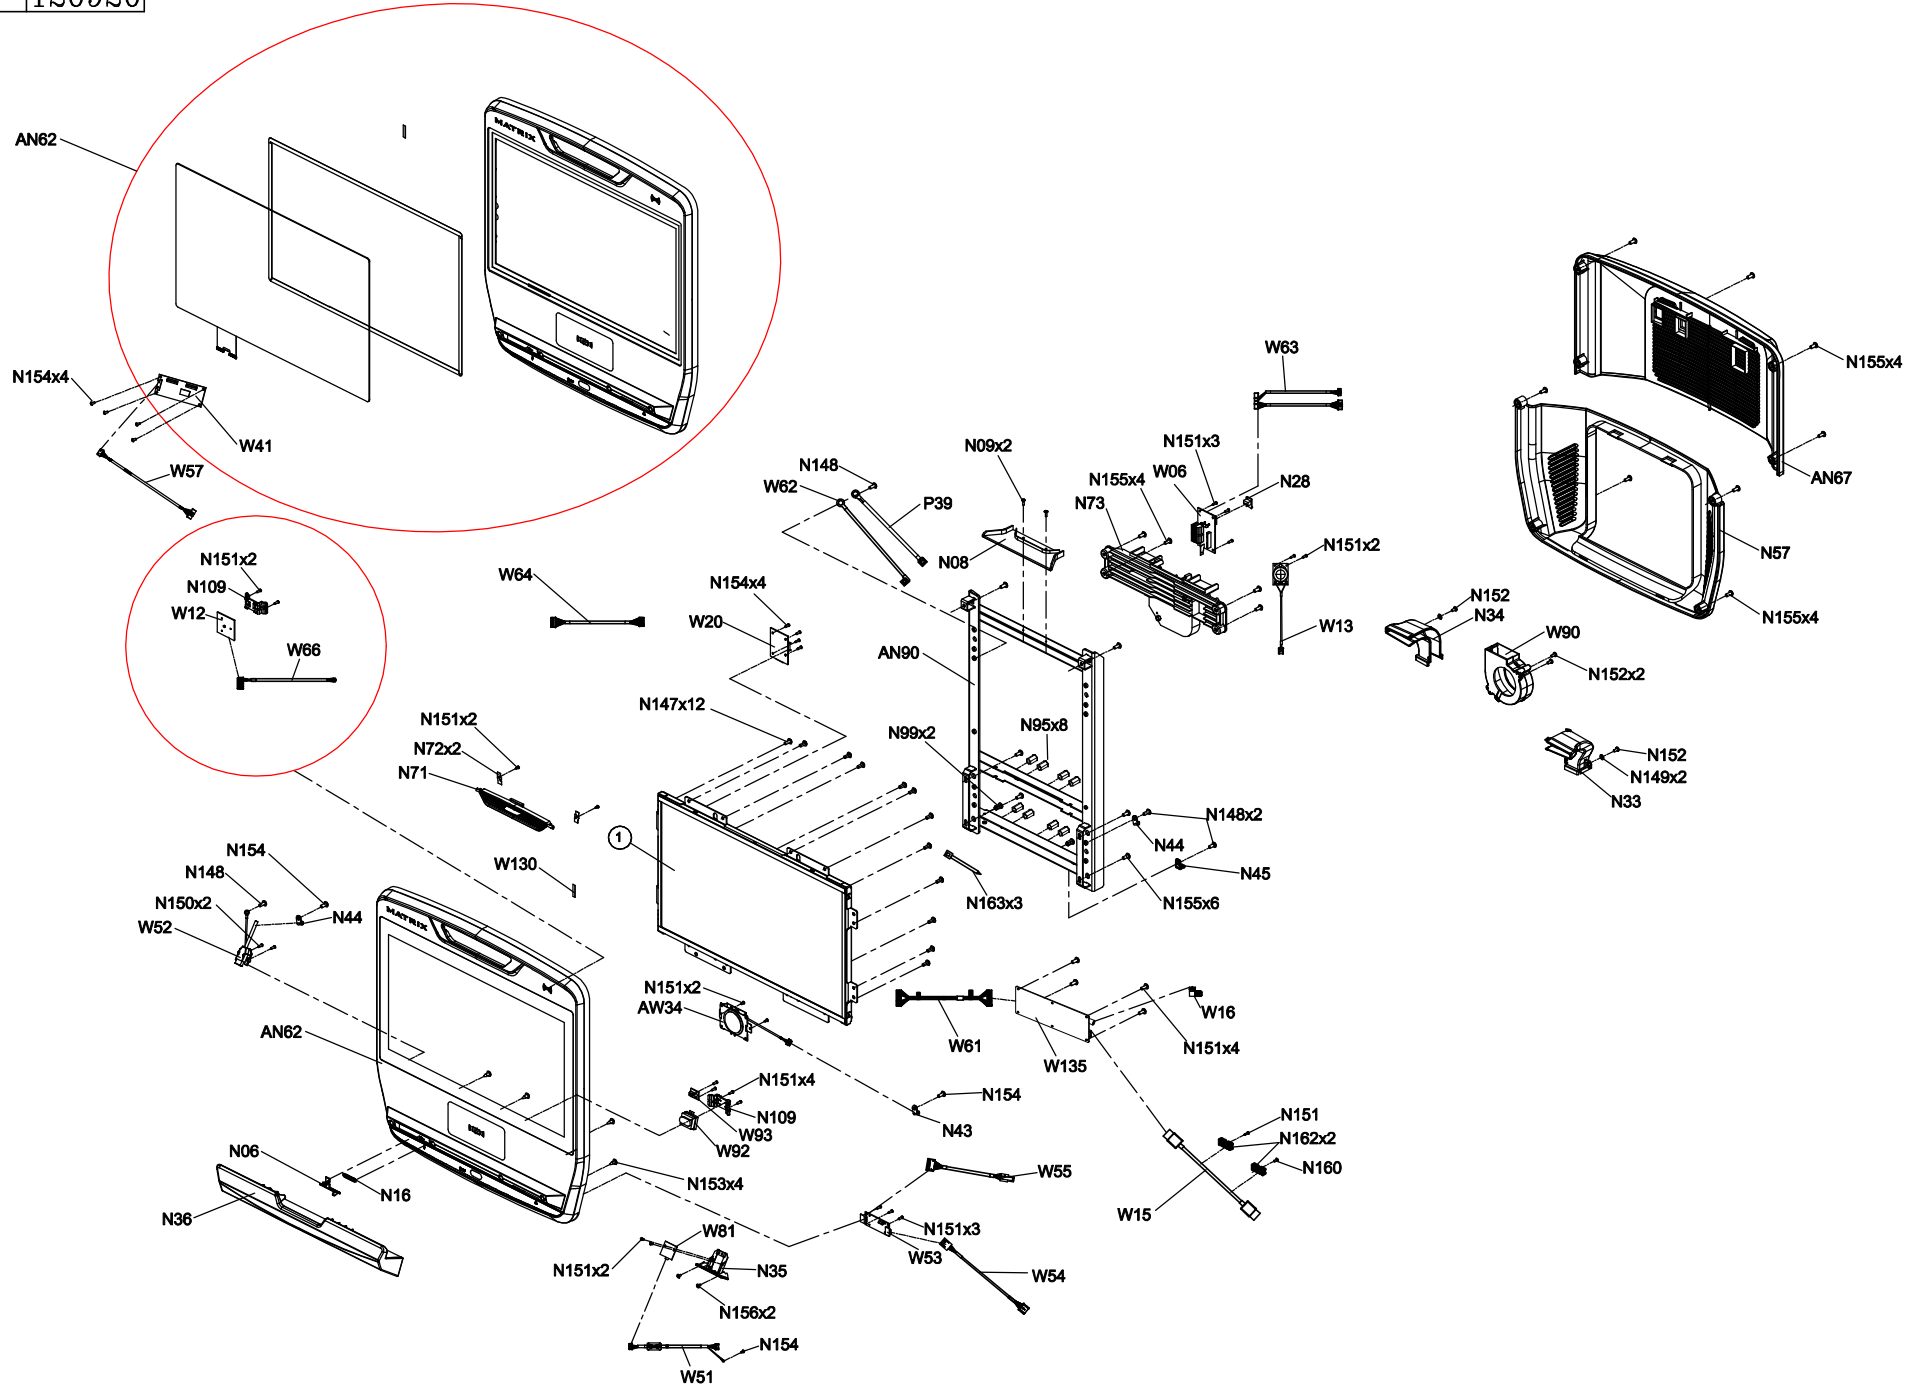

DRAWING NO	TM757H-A04		
PART NAME	ASSEMBLY VIEW		
PART NO	1000456018  C		
APPROVE	SHUYI	DATE	110620

SAP PART NO
MTM1637-00
MTM1638-00
MTM1639-00
MTM1681-00
MTM1685-00

DRAWING NO.	TM757J-AN6
PART NAME	Console Set, 22 Inch
PART NO.	1000456949/D
APPROVE	JIMMY DATE 120920

SAP No.	Model name
1000456163	TOUCHXL-C(US6)

DRAWING NO	TM757K-AN62		
PART NAME	Overlay Set, Touch panel		
PART NO	1000458740		
APPROVE	Hsinyen	DATE	12/09/20

AN63

W131

W132

W141

W133

N53

W41

W130

DRAWING NO	TM757H-AW2		
PART NAME	Control Board		
PART NO	1000456021D		
APPROVE	SHUYI	DATE	022421

DRAWING NO	TM757H-AW1		
PART NAME	Control board		
PART NO	1000456022D		
APPROVE	SHUYI	DATE	022421

DRAWING NO	TM757H-AW3
PART NAME	TFT LCD SET
PART NO	1000456023B
APPROVE	Hsinyen
DATE	10/06/20