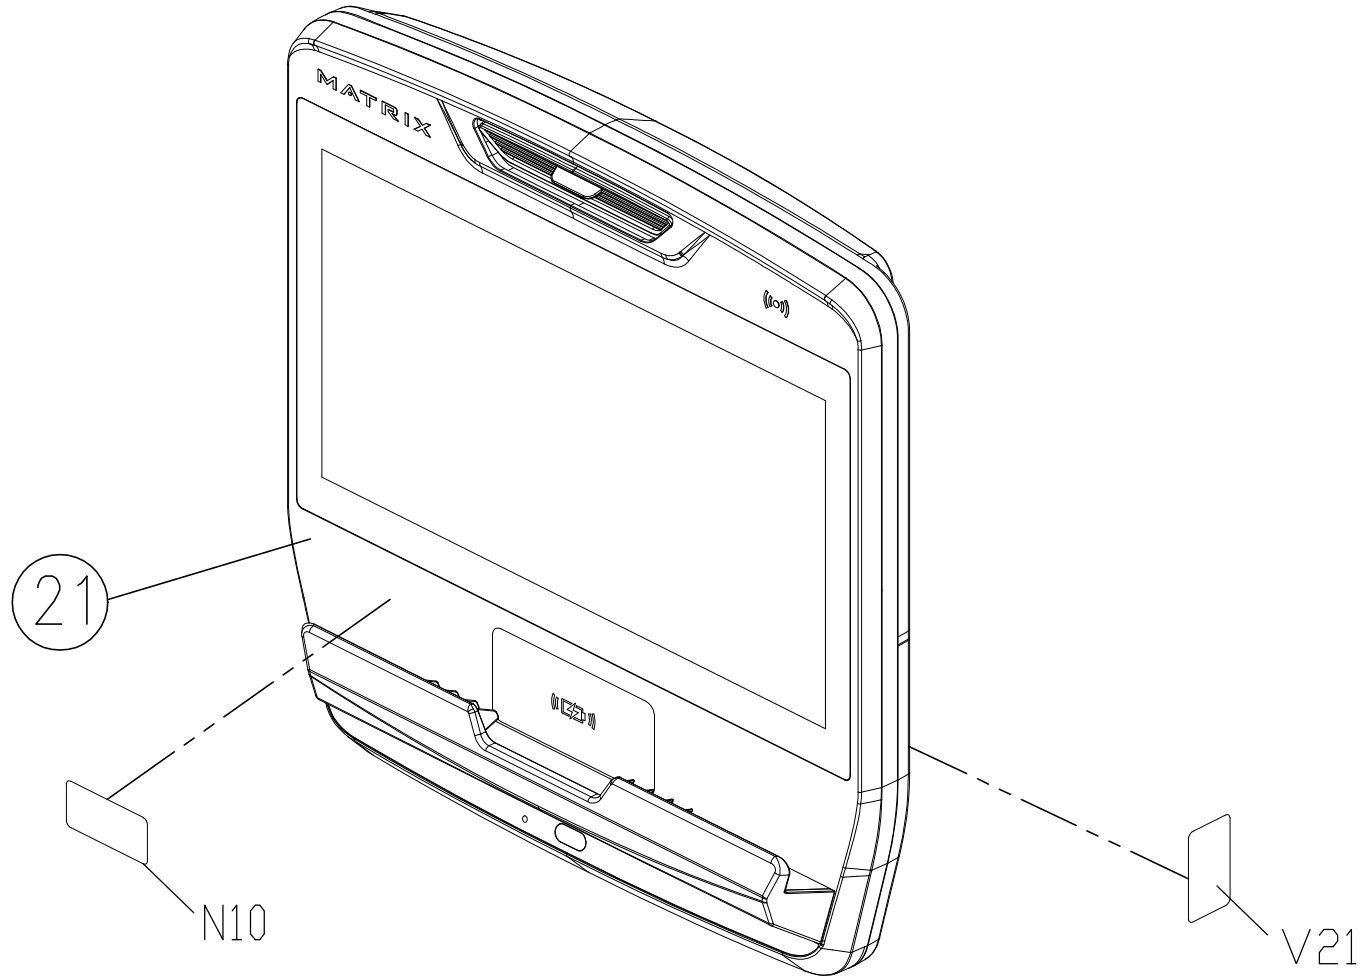

DRAWING NO	TM757H-A04		
PART NAME	ASSEMBLY VIEW		
PART NO	1000456018  C		
APPROVE	SHUYI	DATE	110620

SAP PART NO
MTM1637-00
MTM1638-00
MTM1639-00
MTM1681-00
MTM1685-00

DRAWING NO.	TM757J-AN6
PART NAME	Console Set, 22 Inch
PART NO.	1000456949/D
APPROVE	JIMMY DATE 120920

SAP No.	Model name
1000456163	TOUCHXL-C(US6)

DRAWING NO	TM757K-AN62		
PART NAME	Overlay Set, Touch panel		
PART NO	1000458740		
APPROVE	Hsinyen	DATE	12/09/20

AN63

W131

W132

W141

W133

N53