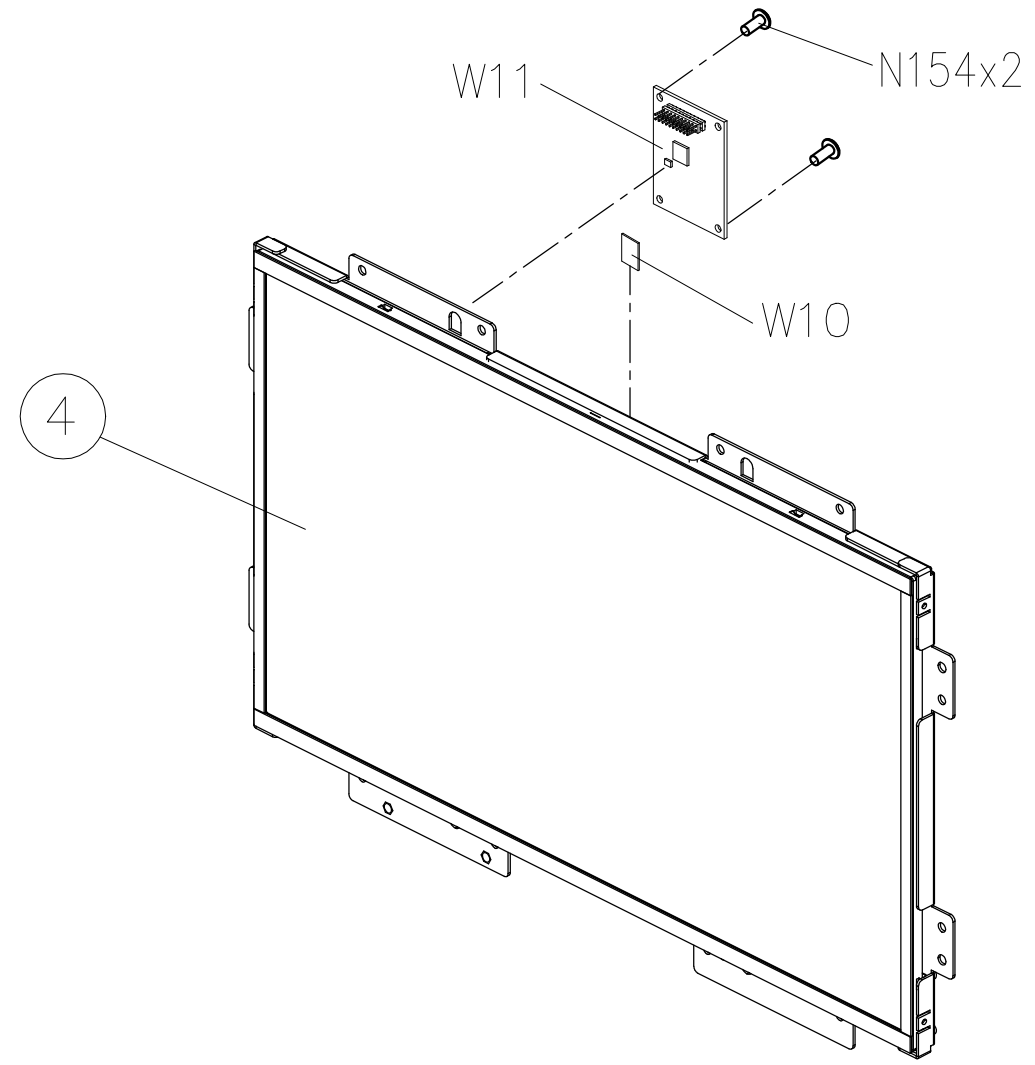

DRAWING NO	TM757H-AW2		
PART NAME	Control Board		
PART NO	1000456021D		
APPROVE	SHUYI	DATE	022421