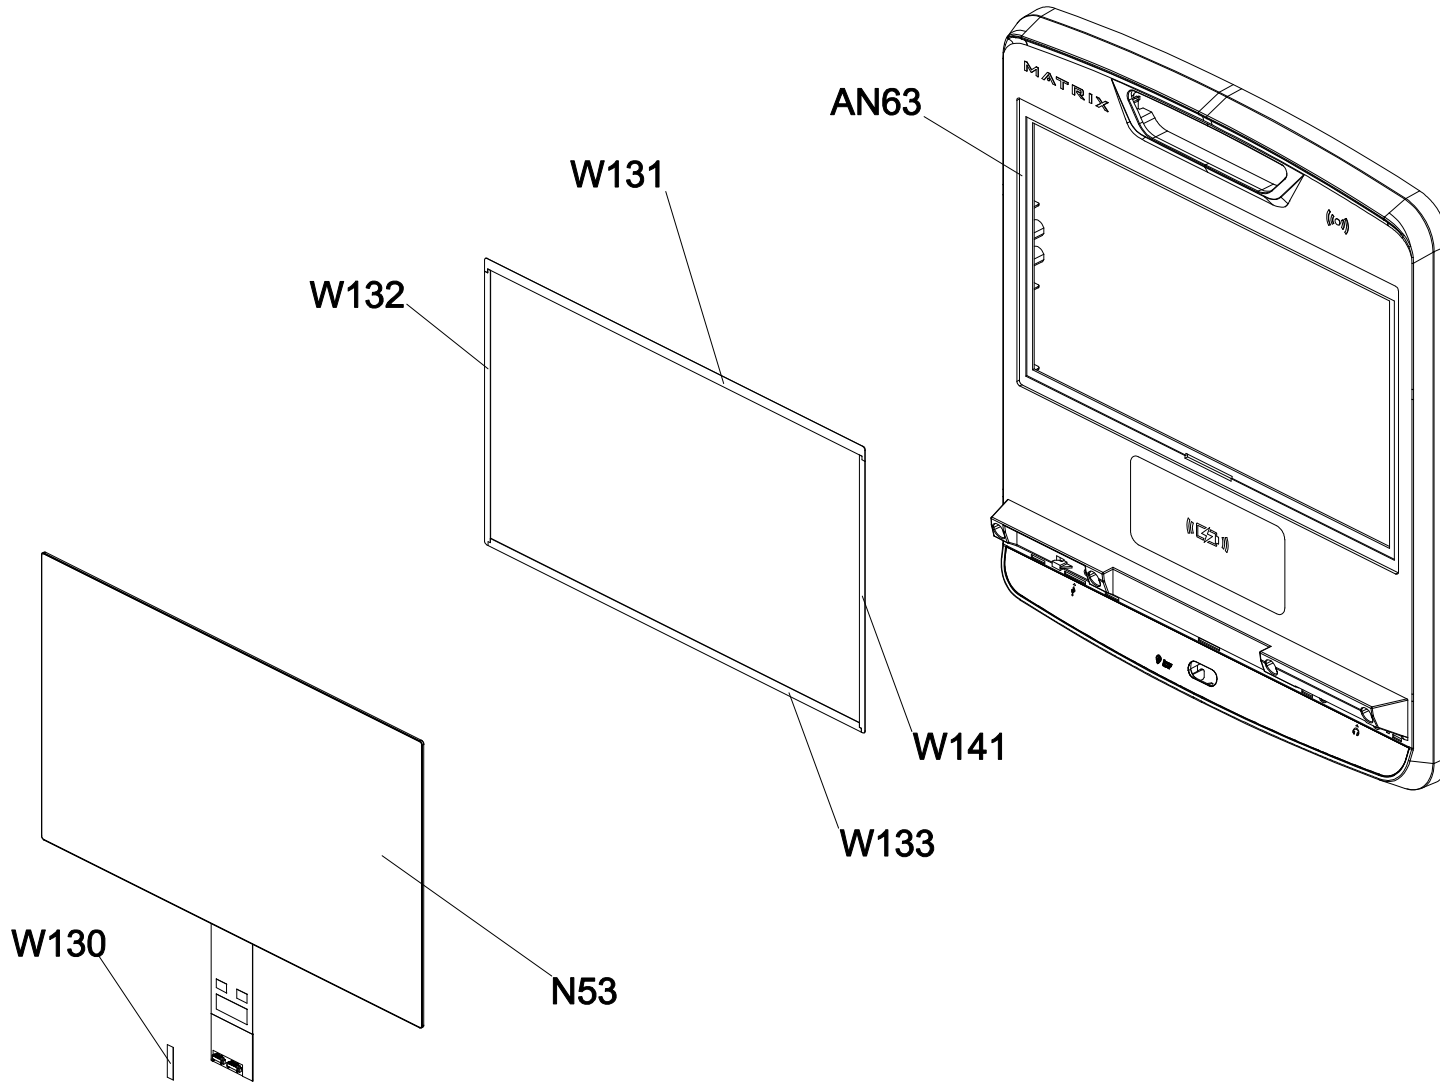

DRAWING NO	TM756H-A04		
PART NAME	ASSEMBLY VIEW		
PART NO	1000456004		C
APPROVE	SHUYI	DATE	110620

SAP PART NO
MTM1634-00
MTM1635-00
MTM1636-00
MTM1680-00
MTM1684-00

DRAWING NO	TM756J-AN6		
PART NAME	Console Set,;16 Inch		
PART NO	1000456946D		
APPROVE	JIMMY	DATE	120920

SAP No.	Model name
1000456158	TOUCH-C(US6)

DRAWING NO	TM756K-AN62		
PART NAME	Overlay Set;Touch panel		
PART NO	1000458739		
APPROVE	SHUYI	DATE	120920

DRAWING NO	TM756H-AW2		
PART NAME	Control Board		
PART NO	1000456007D		
APPROVE	SHUYI	DATE	022421