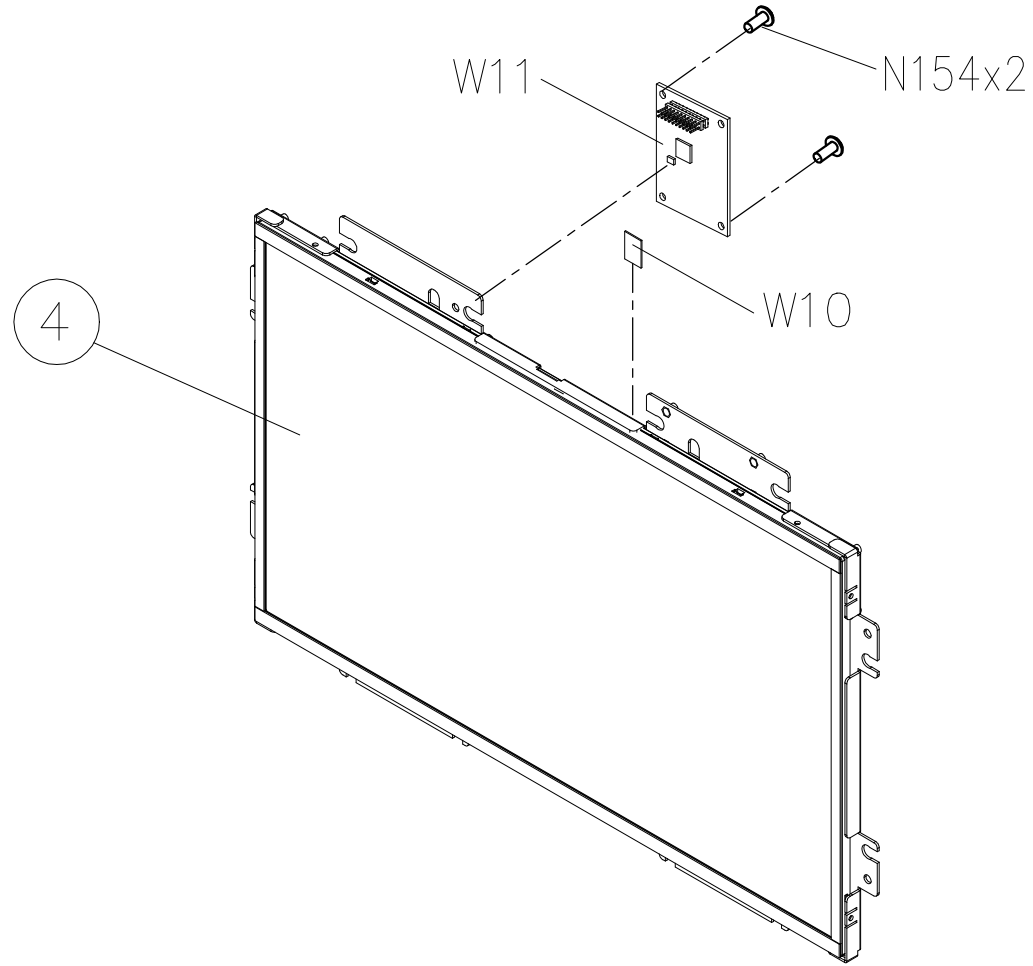

DRAWING NO	TM756H-A04		
PART NAME	ASSEMBLY VIEW		
PART NO	1000456004		C
APPROVE	SHUYI	DATE	110620

SAP PART NO
MTM1634-00
MTM1635-00
MTM1636-00
MTM1680-00
MTM1684-00

DRAWING NO	TM756J-AN6		
PART NAME	Console Set,;16 Inch		
PART NO	1000456946D		
APPROVE	JIMMY	DATE	120920

SAP No.	Model name
1000456158	TOUCH-C(US6)

DRAWING NO	TM756K-AN62		
PART NAME	Overlay Set;Touch panel		
PART NO	1000458739		
APPROVE	SHUYI	DATE	120920

DRAWING NO	TM756H-AW2		
PART NAME	Control Board		
PART NO	1000456007D		
APPROVE	SHUYI	DATE	022421

DRAWING NO	TM756H-AW1		
PART NAME	Control board		
PART NO	1000456008		
APPROVE	SHUYI	DATE	022421

N154x7

W56

W60

W59

W58

W32

AW35