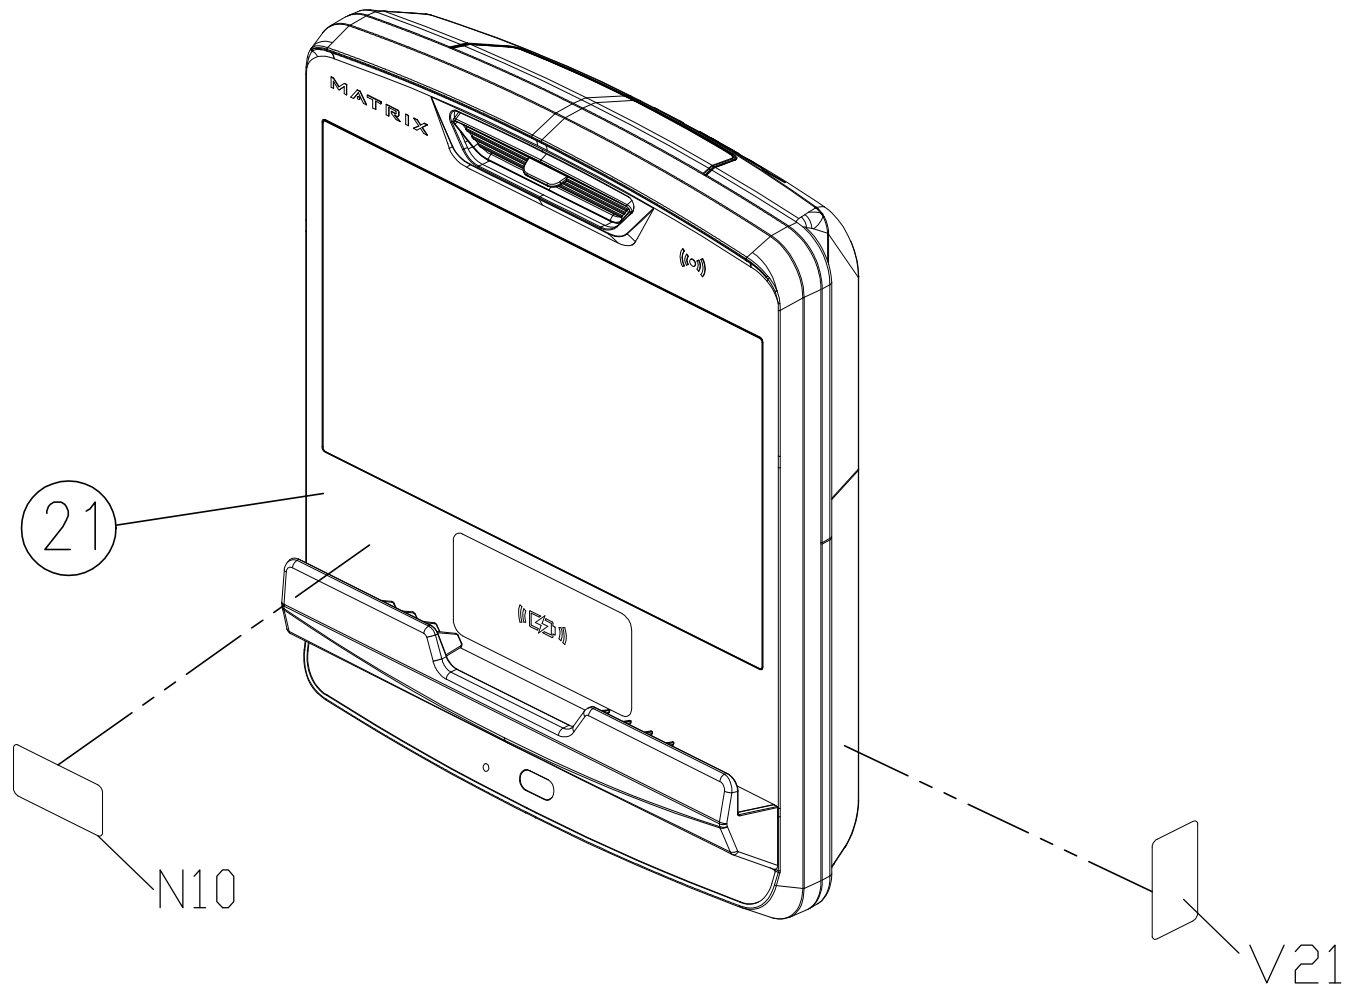

DRAWING NO	TM756H-A04		
PART NAME	ASSEMBLY VIEW		
PART NO	1000456004		C
APPROVE	SHUYI	DATE	110620

SAP PART NO
MTM1634-00
MTM1635-00
MTM1636-00
MTM1680-00
MTM1684-00

DRAWING NO	TM756J-AN6		
PART NAME	Console Set,;16 Inch		
PART NO	1000456946D		
APPROVE	JIMMY	DATE	120920

SAP No.	Model name
1000456158	TOUCH-C(US6)

DRAWING NO	TM756K-AN62		
PART NAME	Overlay Set;Touch panel		
PART NO	1000458739		
APPROVE	SHUYI	DATE	120920

DRAWING NO	TM756H-AW2		
PART NAME	Control Board		
PART NO	1000456007D		
APPROVE	SHUYI	DATE	022421