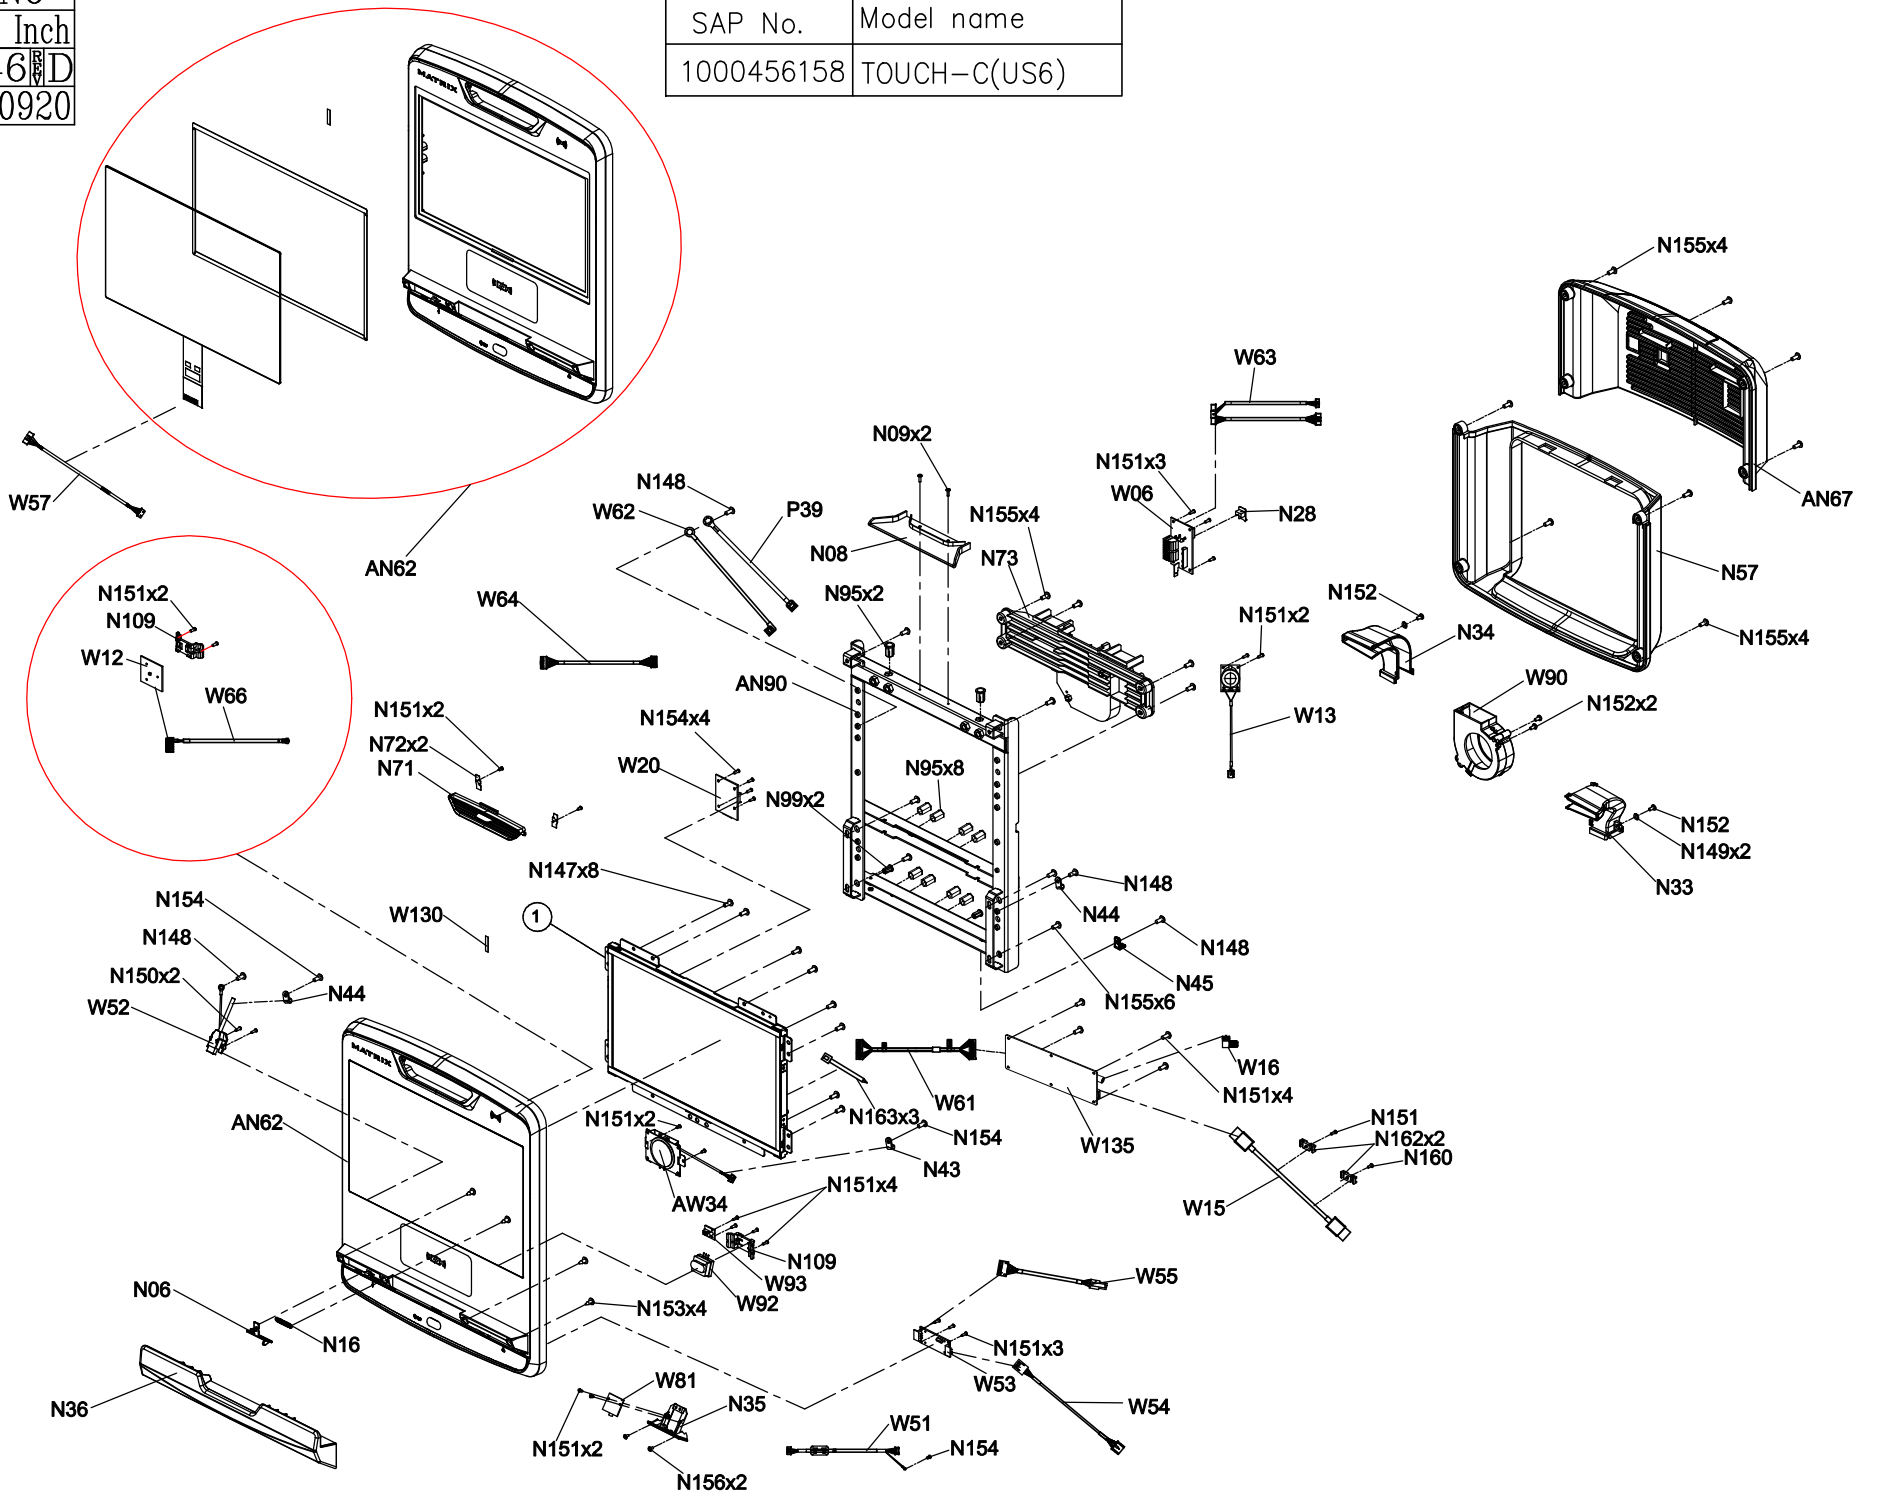

DRAWING NO	TM756H-A04		
PART NAME	ASSEMBLY VIEW		
PART NO	1000456004		C
APPROVE	SHUYI	DATE	110620

SAP PART NO
MTM1634-00
MTM1635-00
MTM1636-00
MTM1680-00
MTM1684-00

DRAWING NO	TM756J-AN6		
PART NAME	Console Set,;16 Inch		
PART NO	1000456946D		
APPROVE	JIMMY	DATE	120920

SAP No.	Model name
1000456158	TOUCH-C(US6)

DRAWING NO	TM756K-AN62		
PART NAME	Overlay Set;Touch panel		
PART NO	1000458739		
APPROVE	SHUYI	DATE	120920

DRAWING NO	TM756H-AW2		
PART NAME	Control Board		
PART NO	1000456007D		
APPROVE	SHUYI	DATE	022421

DRAWING NO	TM756H-AW1		
PART NAME	Control board		
PART NO	1000456008		
APPROVE	SHUYI	DATE	022421

N154x7

W56

W60

W59

W58

W32

AW35