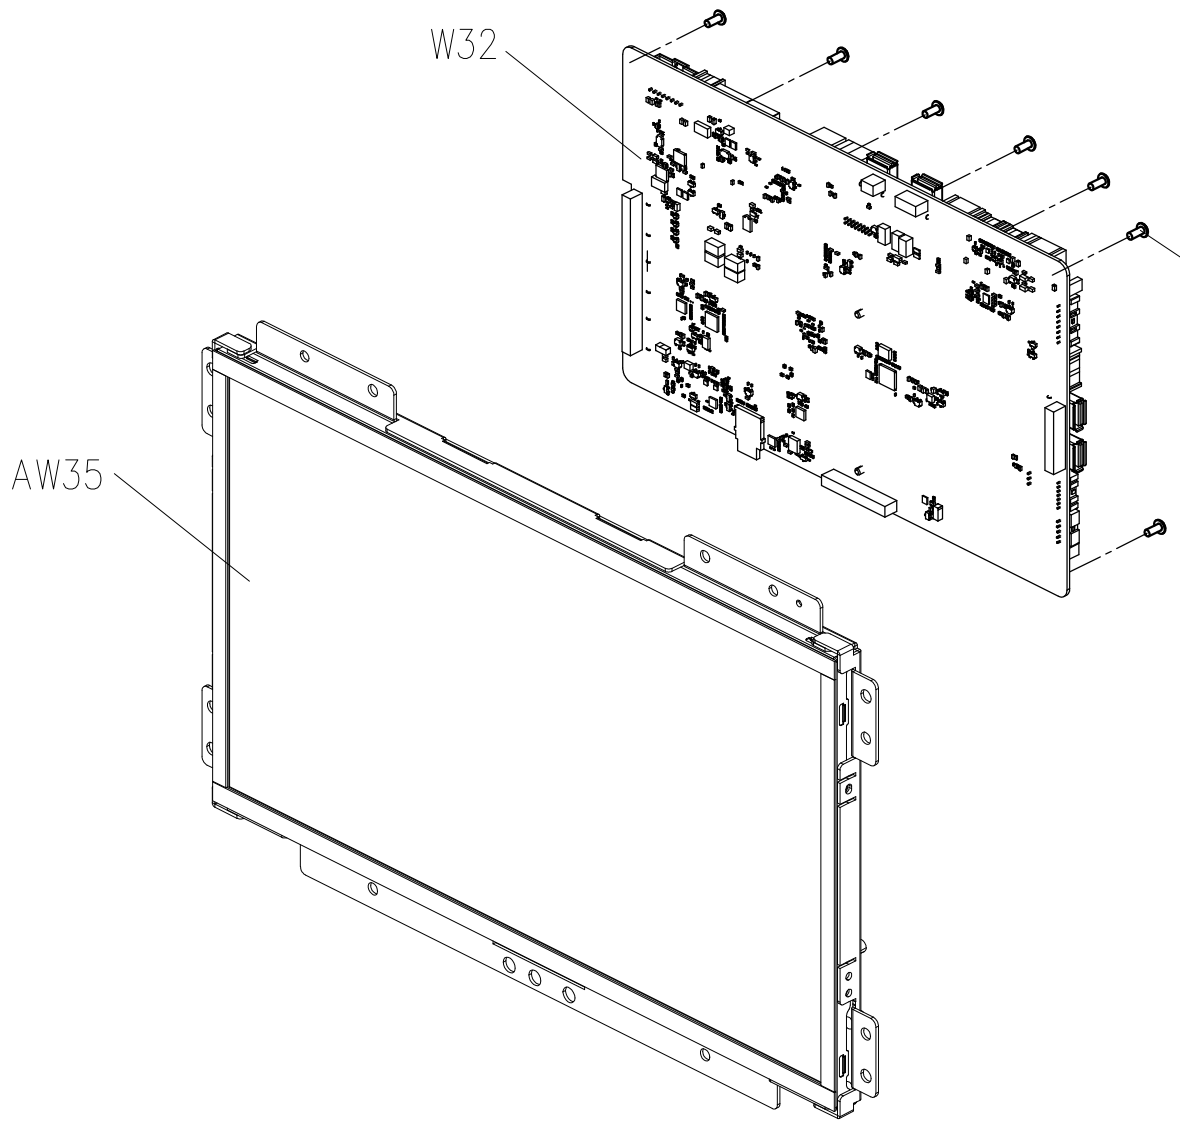

SAP No.	Model name
1000456158	TOUCH-C(US6)

DRAWING NO	TM756K-AN62		
PART NAME	Overlay Set;Touch panel		
PART NO	1000458739		
APPROVE	SHUYI	DATE	120920

DRAWING NO	TM756H-AW2		
PART NAME	Control Board		
PART NO	1000456007D		
APPROVE	SHUYI	DATE	022421

DRAWING NO	TM756H-AW1		
PART NAME	Control board		
PART NO	1000456008		
APPROVE	SHUYI	DATE	022421

N154x7

W56

W60

W59

W58

W32

AW35