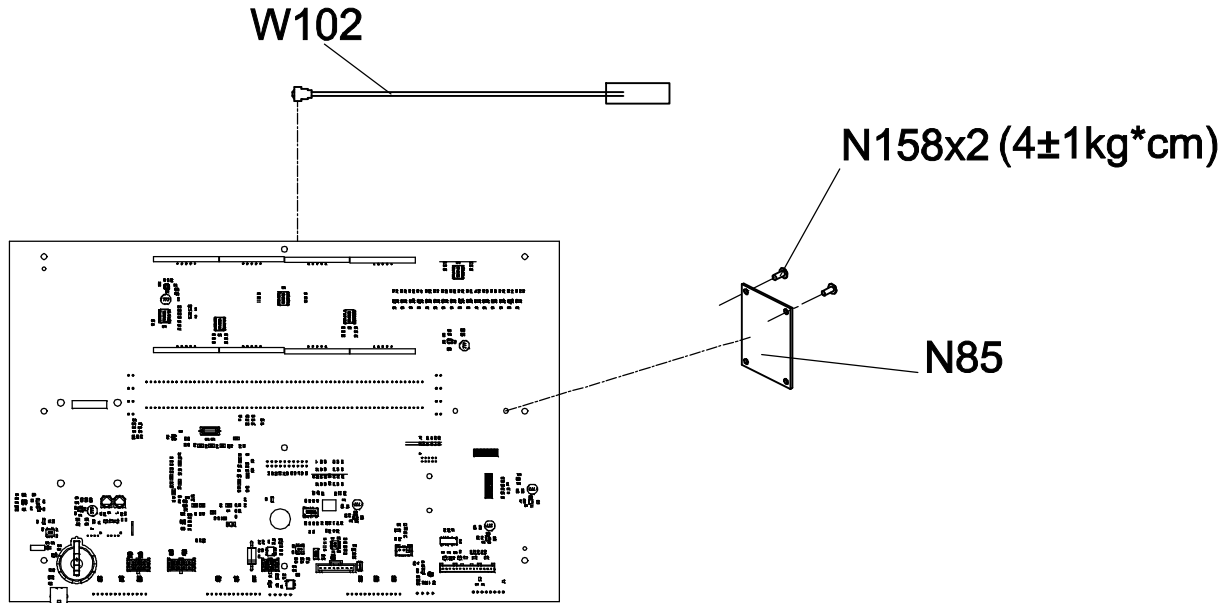

DRAWING NO	TM750-AN6		
PART NAME	Overlay Set		
PART NO	1000426703		A
APPROVE	Harvey	DATE	2019.10.11

N63

N74

N75

N64

DRAWING NO	TM749-AW1		
PART NAME	Wifi Set		
PART NO	1000438619	REV	A
APPROVE	Harvey	DATE	2019.10.11

DRAWING NO	TM750-AN9		
PART NAME	LED Set		
PART NO	1000447790	REV ↓	A
APPROVE	Harvey	DATE	2020.05.04