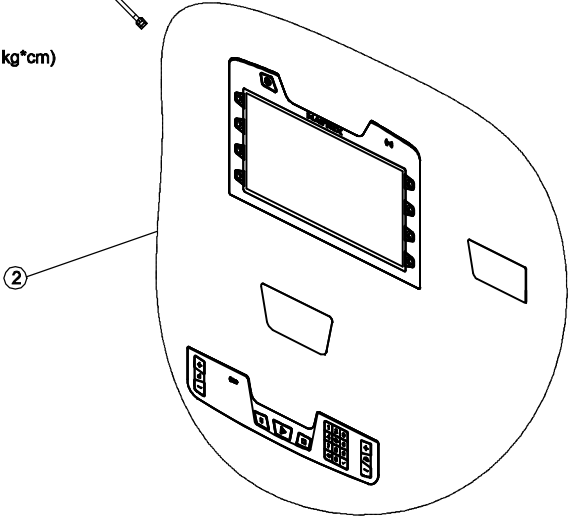

DRAWING NO	PTM750-US/KM-C		
PART NAME	Explosive Rendering		
PART NO	MTM1177-00	REV	A
APPROVE	Harvey	DATE	2019.10.14

1

DRAWING NO	TM750-A12		
PART NAME	Console Set		
PART NO	1000433840	REV	A
APPROVE	Harvey	DATE	2020.01.03

DRAWING NO	TM750-AN6		
PART NAME	Overlay Set		
PART NO	1000426703		A
APPROVE	Harvey	DATE	2019.10.11

N63

N74

N75

N64

DRAWING NO	TM749-AW1		
PART NAME	Wifi Set		
PART NO	1000438619	REV	A
APPROVE	Harvey	DATE	2019.10.11

DRAWING NO	TM750-AN9		
PART NAME	LED Set		
PART NO	1000447790	REV ↓	A
APPROVE	Harvey	DATE	2020.05.04