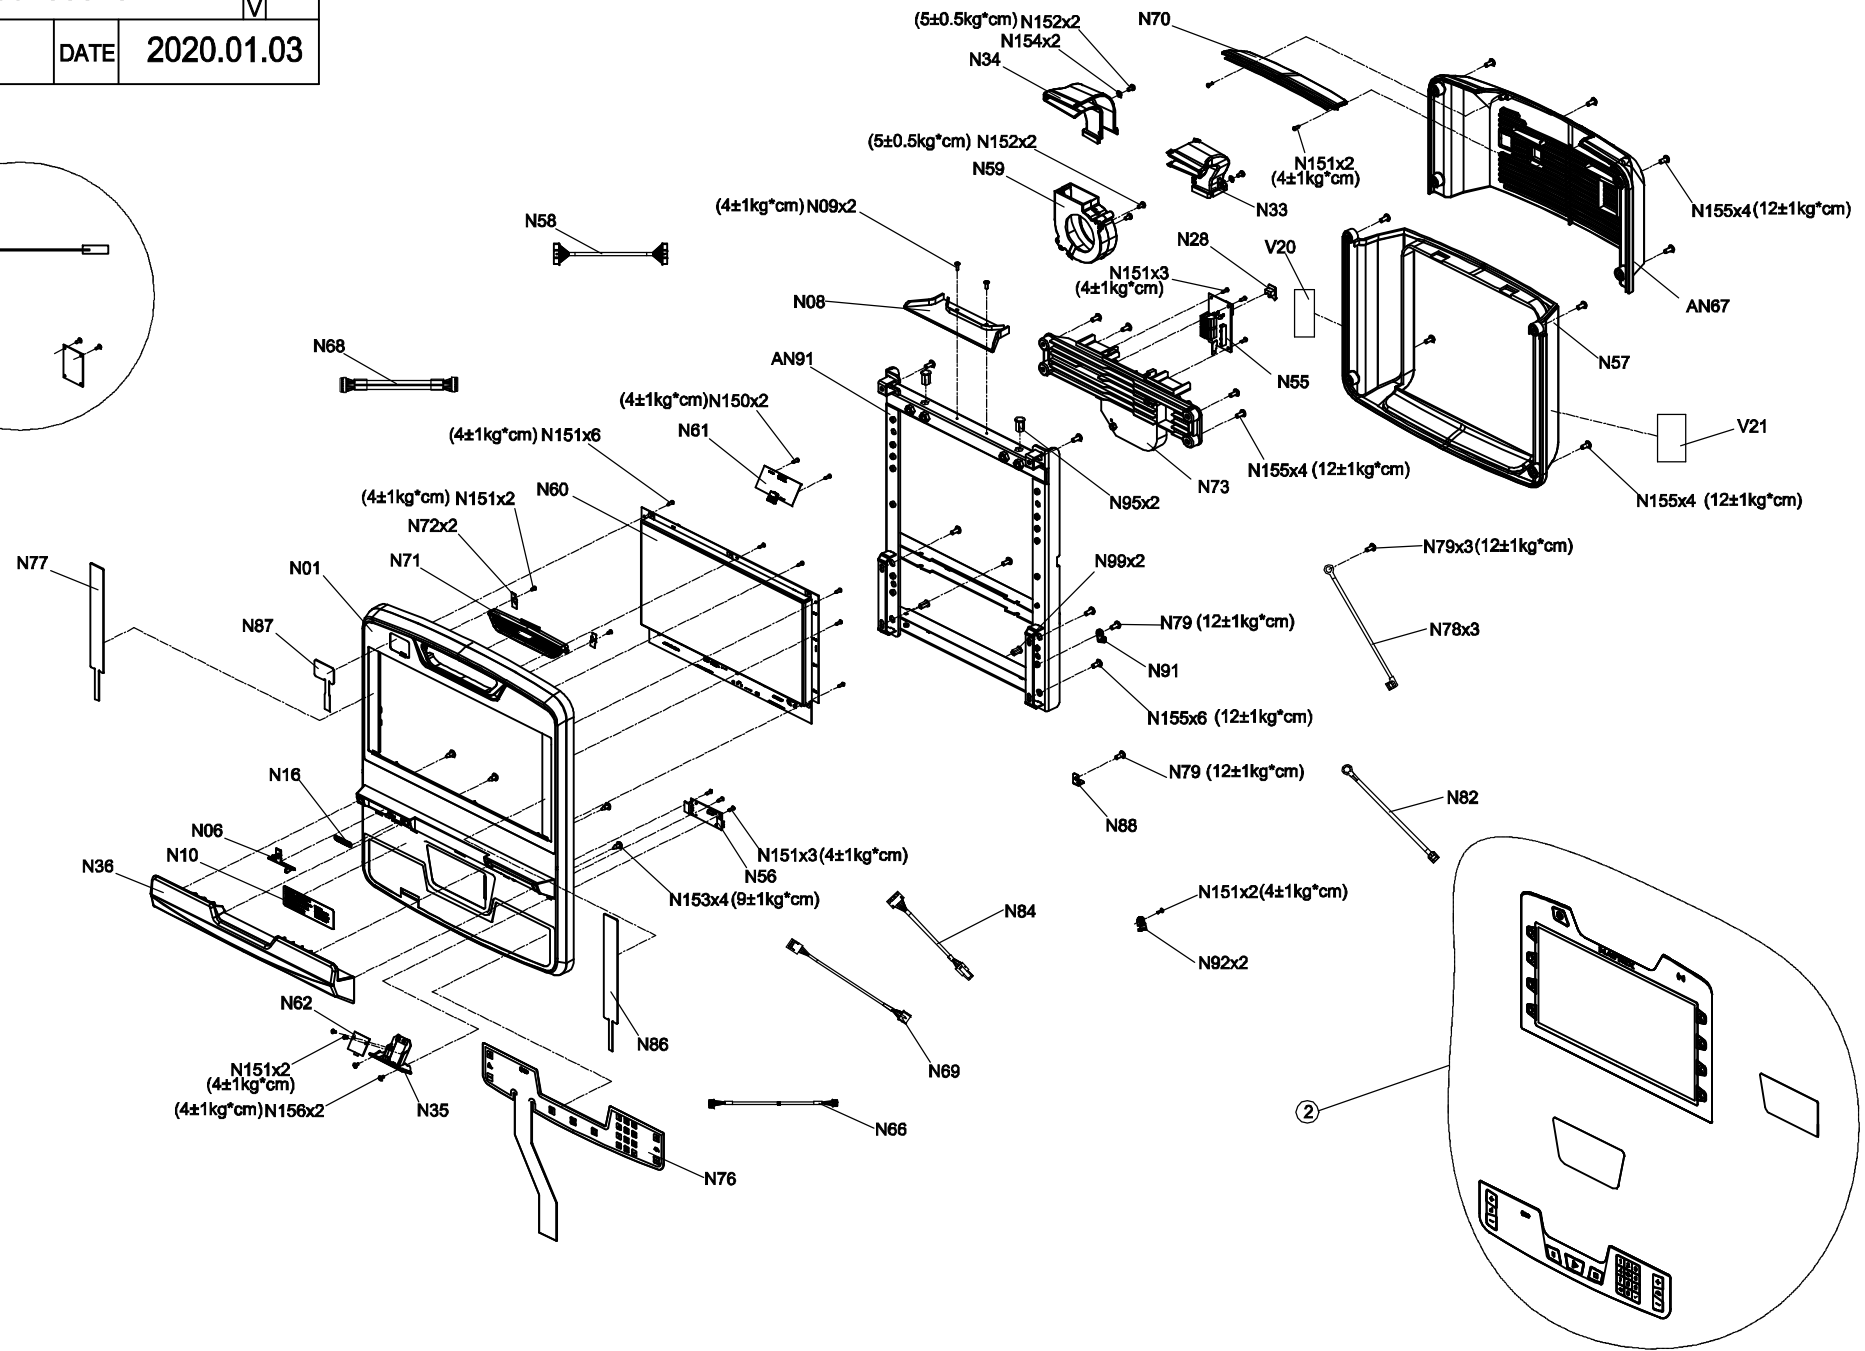

DRAWING NO	PTM750-US/KM-C		
PART NAME	Explosive Rendering		
PART NO	MTM1177-00	REV	A
APPROVE	Harvey	DATE	2019.10.14

1

DRAWING NO	TM750-A12		
PART NAME	Console Set		
PART NO	1000433840	REV	A
APPROVE	Harvey	DATE	2020.01.03

DRAWING NO	TM750-AN6		
PART NAME	Overlay Set		
PART NO	1000426703		A
APPROVE	Harvey	DATE	2019.10.11

N63

N74

N75

N64

DRAWING NO	TM749-AW1		
PART NAME	Wifi Set		
PART NO	1000438619	REV	A
APPROVE	Harvey	DATE	2019.10.11

DRAWING NO	TM750-AN9		
PART NAME	LED Set		
PART NO	1000447790	REV ↓	A
APPROVE	Harvey	DATE	2020.05.04