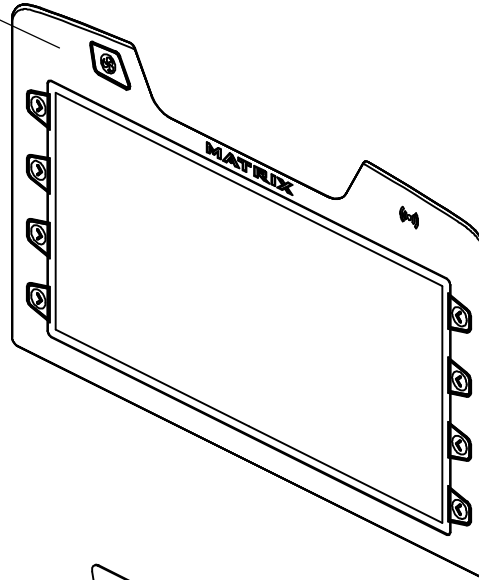

DRAWING NO	PTM750-US/KM-C		
PART NAME	Explosive Rendering		
PART NO	MTM1177-00	REV	A
APPROVE	Harvey	DATE	2019.10.14

1

DRAWING NO	TM750-A12		
PART NAME	Console Set		
PART NO	1000433840	REV	A
APPROVE	Harvey	DATE	2020.01.03

DRAWING NO	TM750-AN6		
PART NAME	Overlay Set		
PART NO	1000426703		A
APPROVE	Harvey	DATE	2019.10.11

N63

N74

N75

N64

DRAWING NO	TM749-AW1		
PART NAME	Wifi Set		
PART NO	1000438619	REV	A
APPROVE	Harvey	DATE	2019.10.11

DRAWING NO	TM750-AN9		
PART NAME	LED Set		
PART NO	1000447790	REV ↓	A
APPROVE	Harvey	DATE	2020.05.04