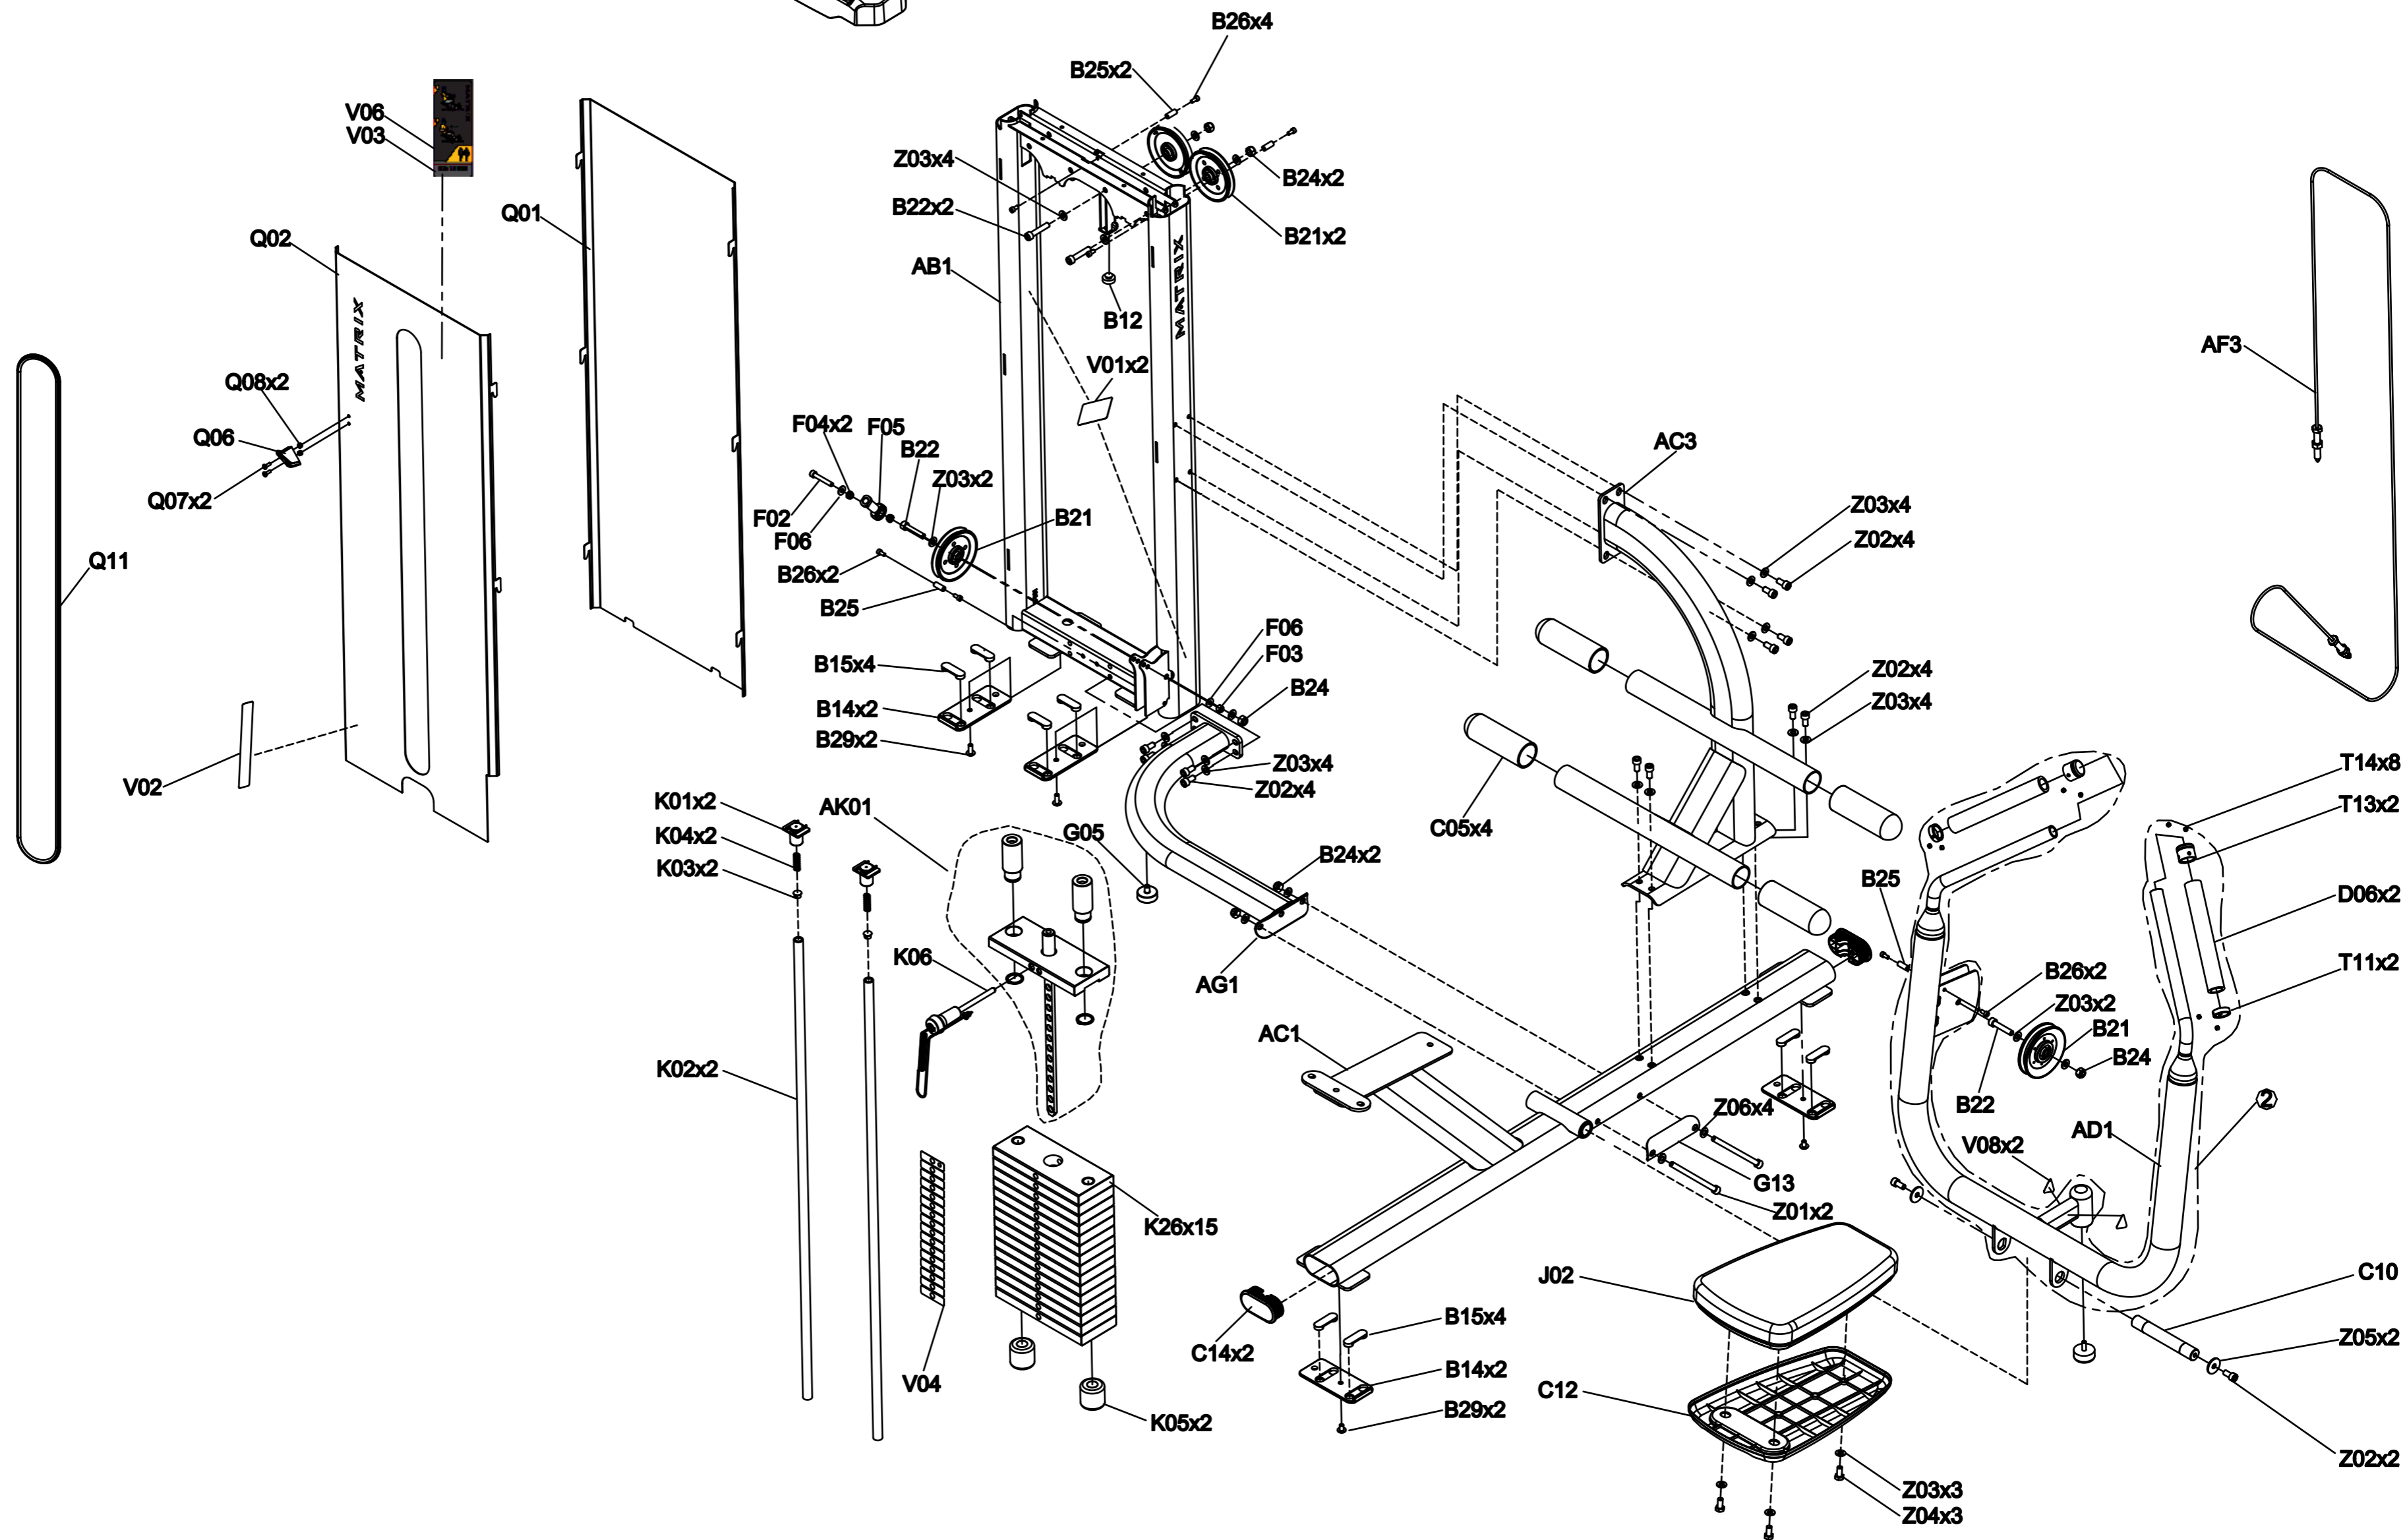

DRAWING NO	PGM138-KM		
PART NAME	Explosive Diagram		
PART NO	MGM0739-00	REV	A
APPROVE	Ouyanggang	DATE	2020.10.27

DRAWING NO	GM138-SF02		
PART NAME	Slide ring		
PART NO	See Chart	REV	A
APPROVE	Ouyanggang	DATE	2020.06.05

Part NO.	Color
1000455369	Iced Silver
1000455377	Mat Black
1000455376	Lace White
1000455378	Black Glossy
1000455374	Polarized Titanium
1000455373	Platinum
1000455379	Graphite Grey
1000455380	Pearl White