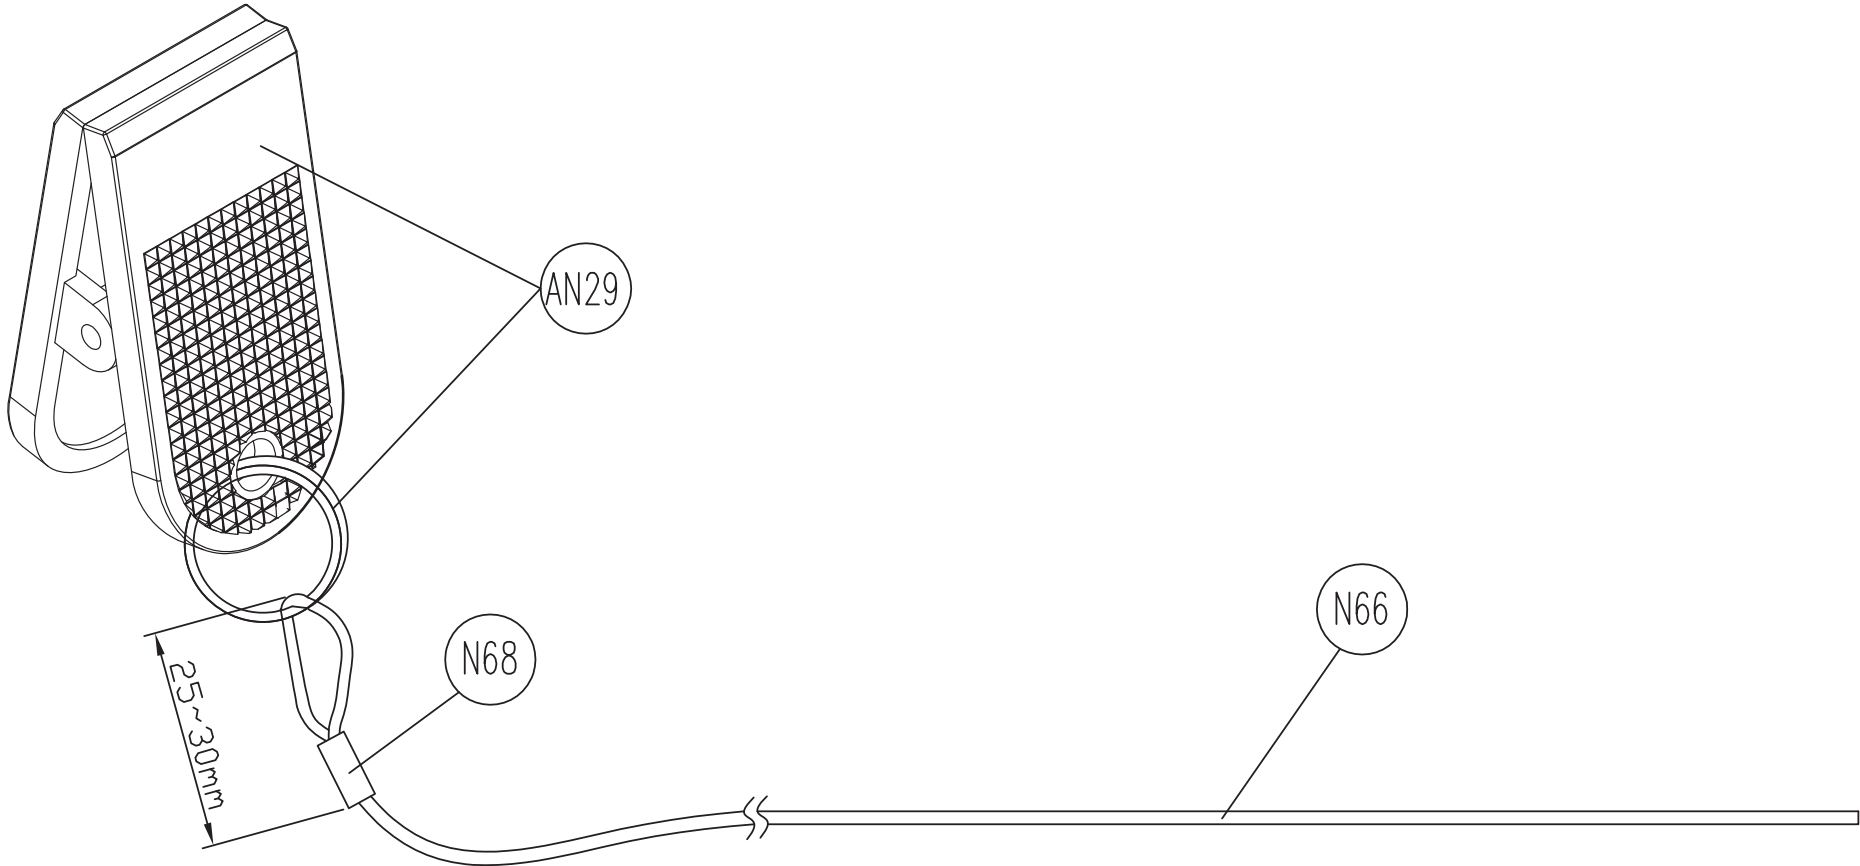

DRAWING NO	TM759-AG7		
PART NAME	Grip Set;Semi-Assy-L		
PART NO	1000450780	REV	A
APPROVE	Michael	DATE	2020.03.15

DRAWING NO	TM759-AG8		
PART NAME	Grip Set;Semi-Assy-R		
PART NO	1000450781	R V	A
APPROVE	Michael	DATE	2020.03.15

DRAWING NO	TM501-AN13		
PART NAME	Safety Switch Set		
PART NO	1000231246		
APPROVE	SHUYI	DATE	070813

備註: 組裝後總長度(含夾子/鑰匙圈)860~870mm
 Note: Length of assembly(Chip/Key ring)860~870mm

DRAWING NO	TM501-AN29		
PART NAME	Safety Switch Clip Set		
PART NO	1000231247		A
APPROVE	S.T.C	DATE	032612