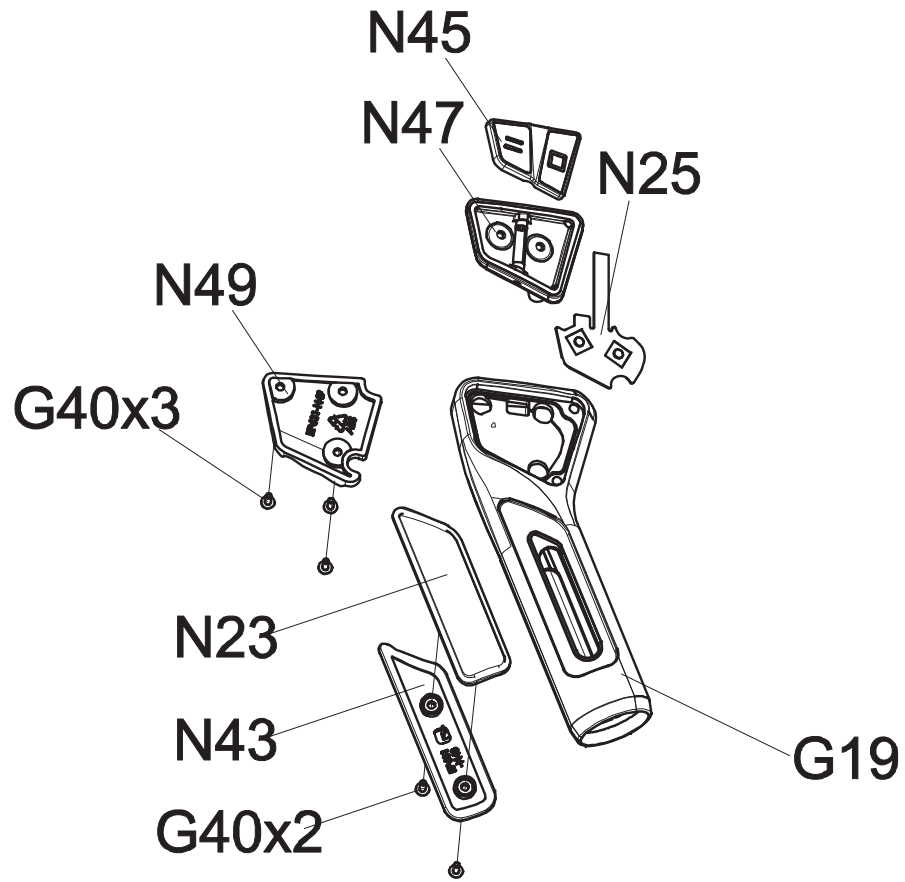

DRAWING NO	TM759-AG7		
PART NAME	Grip Set;Semi-Assy-L		
PART NO	1000450780	REV	A
APPROVE	Michael	DATE	2020.03.15

DRAWING NO	TM759-AG8		
PART NAME	Grip Set;Semi-Assy-R		
PART NO	1000450781	R V	A
APPROVE	Michael	DATE	2020.03.15

DRAWING NO	TM501-AN13		
PART NAME	Safety Switch Set		
PART NO	1000231246		
APPROVE	SHUYI	DATE	070813

備註: 組裝後總長度(含夾子/鑰匙圈)860~870mm
 Note: Length of assembly(Chip/Key ring)860~870mm

DRAWING NO	TM501-AN29		
PART NAME	Safety Switch Clip Set		
PART NO	1000231247		A
APPROVE	S.T.C	DATE	032612