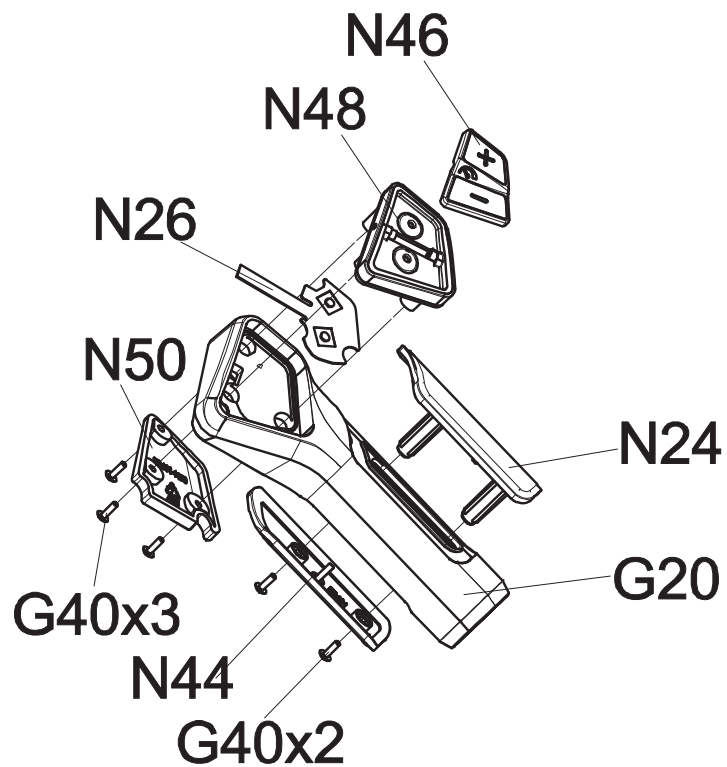

DRAWING NO	TM759-AG7		
PART NAME	Grip Set;Semi-Assy-L		
PART NO	1000450780	REV	A
APPROVE	Michael	DATE	2020.03.15

DRAWING NO	TM759-AG8		
PART NAME	Grip Set;Semi-Assy-R		
PART NO	1000450781	R V	A
APPROVE	Michael	DATE	2020.03.15

DRAWING NO	TM501-AN13		
PART NAME	Safety Switch Set		
PART NO	1000231246		
APPROVE	SHUYI	DATE	070813

備註: 組裝後總長度(含夾子/鑰匙圈)860~870mm
 Note: Length of assembly(Chip/Key ring)860~870mm

DRAWING NO	TM501-AN29		
PART NAME	Safety Switch Clip Set		
PART NO	1000231247		A
APPROVE	S.T.C	DATE	032612