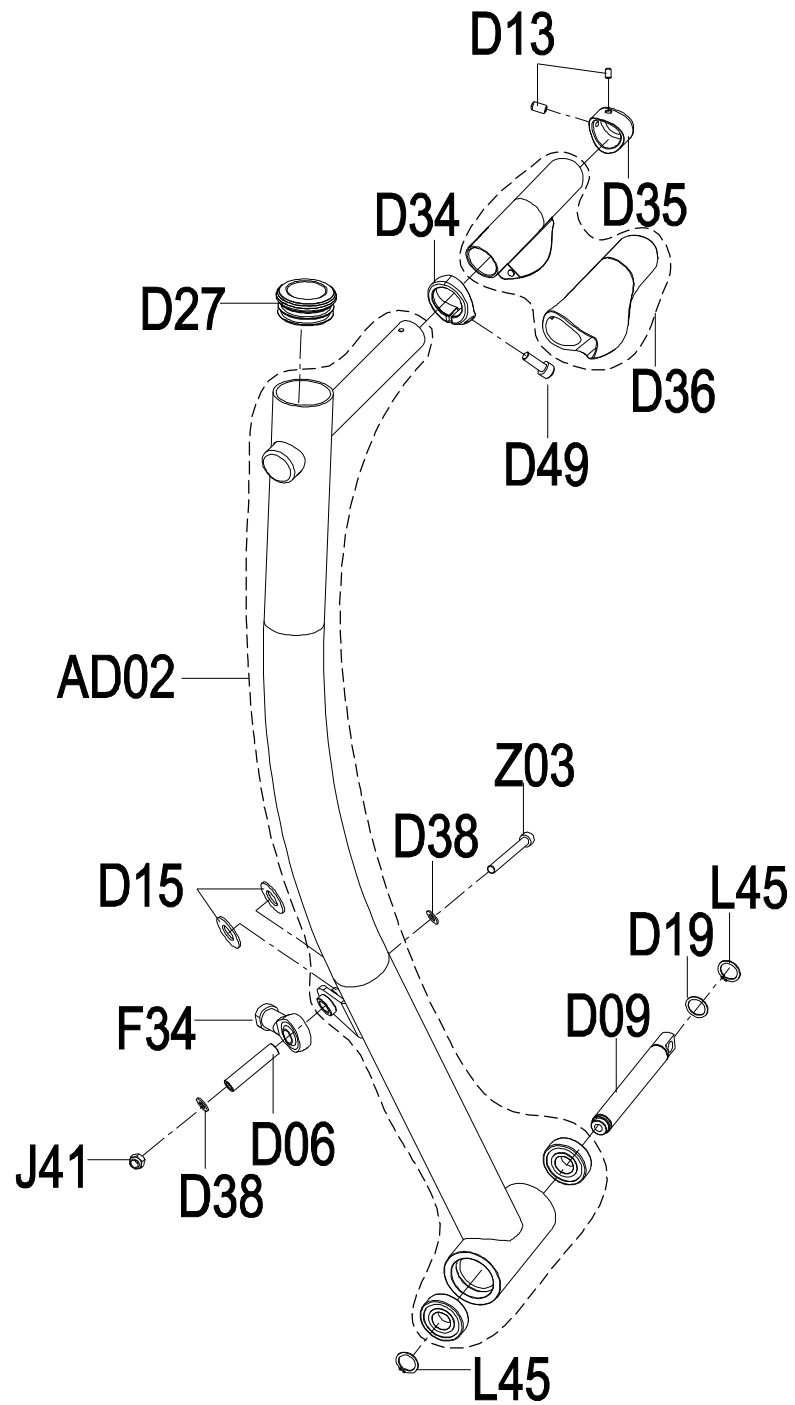

DRAWING NO	GM118-SF01		
PART NAME	Sliding Pulley Set		
PART NO	See Chart	REV	A
APPROVE	Harvey	DATE	08.12.2020

Part NO.	Color
1000416167	Iced Sliver
1000416168	Platinum
1000416169	Polarized Titanium
1000416171	Lace White
1000416172	Pearl White
1000416173	Mat Black
1000416174	Black Glossy
1000434107	O-PF Purple
1000440736	PF Yellow RAL1023
1000457668	Graphite Grey

DRAWING NO	GM118-SF02		
PART NAME	Pedal Arm set;Semi-Assy;left		
PART NO	See Chart		A
APPROVE	ZERO	DATE	04.26.2019

Part NO.	Color
1000416228	Iced Sliver
1000416229	Platinum
1000416230	Polarized Titanium
1000416232	Lace White
1000416233	Pearl White
1000416235	Mat Black
1000416236	Black Glossy
1000434119	O-PF Purple
1000440737	PF Yellow RAL1023

DRAWING NO	GM118-SF03	
PART NAME	Pedal Arm set;Semi-Assy;right	
PART NO	See Chart	A
APPROVE	ZERO	DATE 04.26.2019

Part NO.	Color
1000416250	Iced Sliver
1000416261	Platinum
1000416262	Polarized Titanium
1000416263	Lace White
1000416264	Pearl White
1000416265	Mat Black
1000416266	Black Glossy
1000434176	O-PF Purple
1000440738	PF Yellow RAL1023

DRAWING NO	GM118-SF04		
PART NAME	Swivel Axle Set		
PART NO	See Chart	REV	A
APPROVE	Harvey	DATE	08.12.2020

Part NO.	Color
1000416274	Iced Sliver
1000416275	Platinum
1000416276	Polarized Titanium
1000416277	Lace White
1000416278	Pearl White
1000416279	Mat Black
1000416280	Black Glossy
1000434183	O-PF Purple
1000440739	PF Yellow RAL1023
1000457739	Graphite Grey