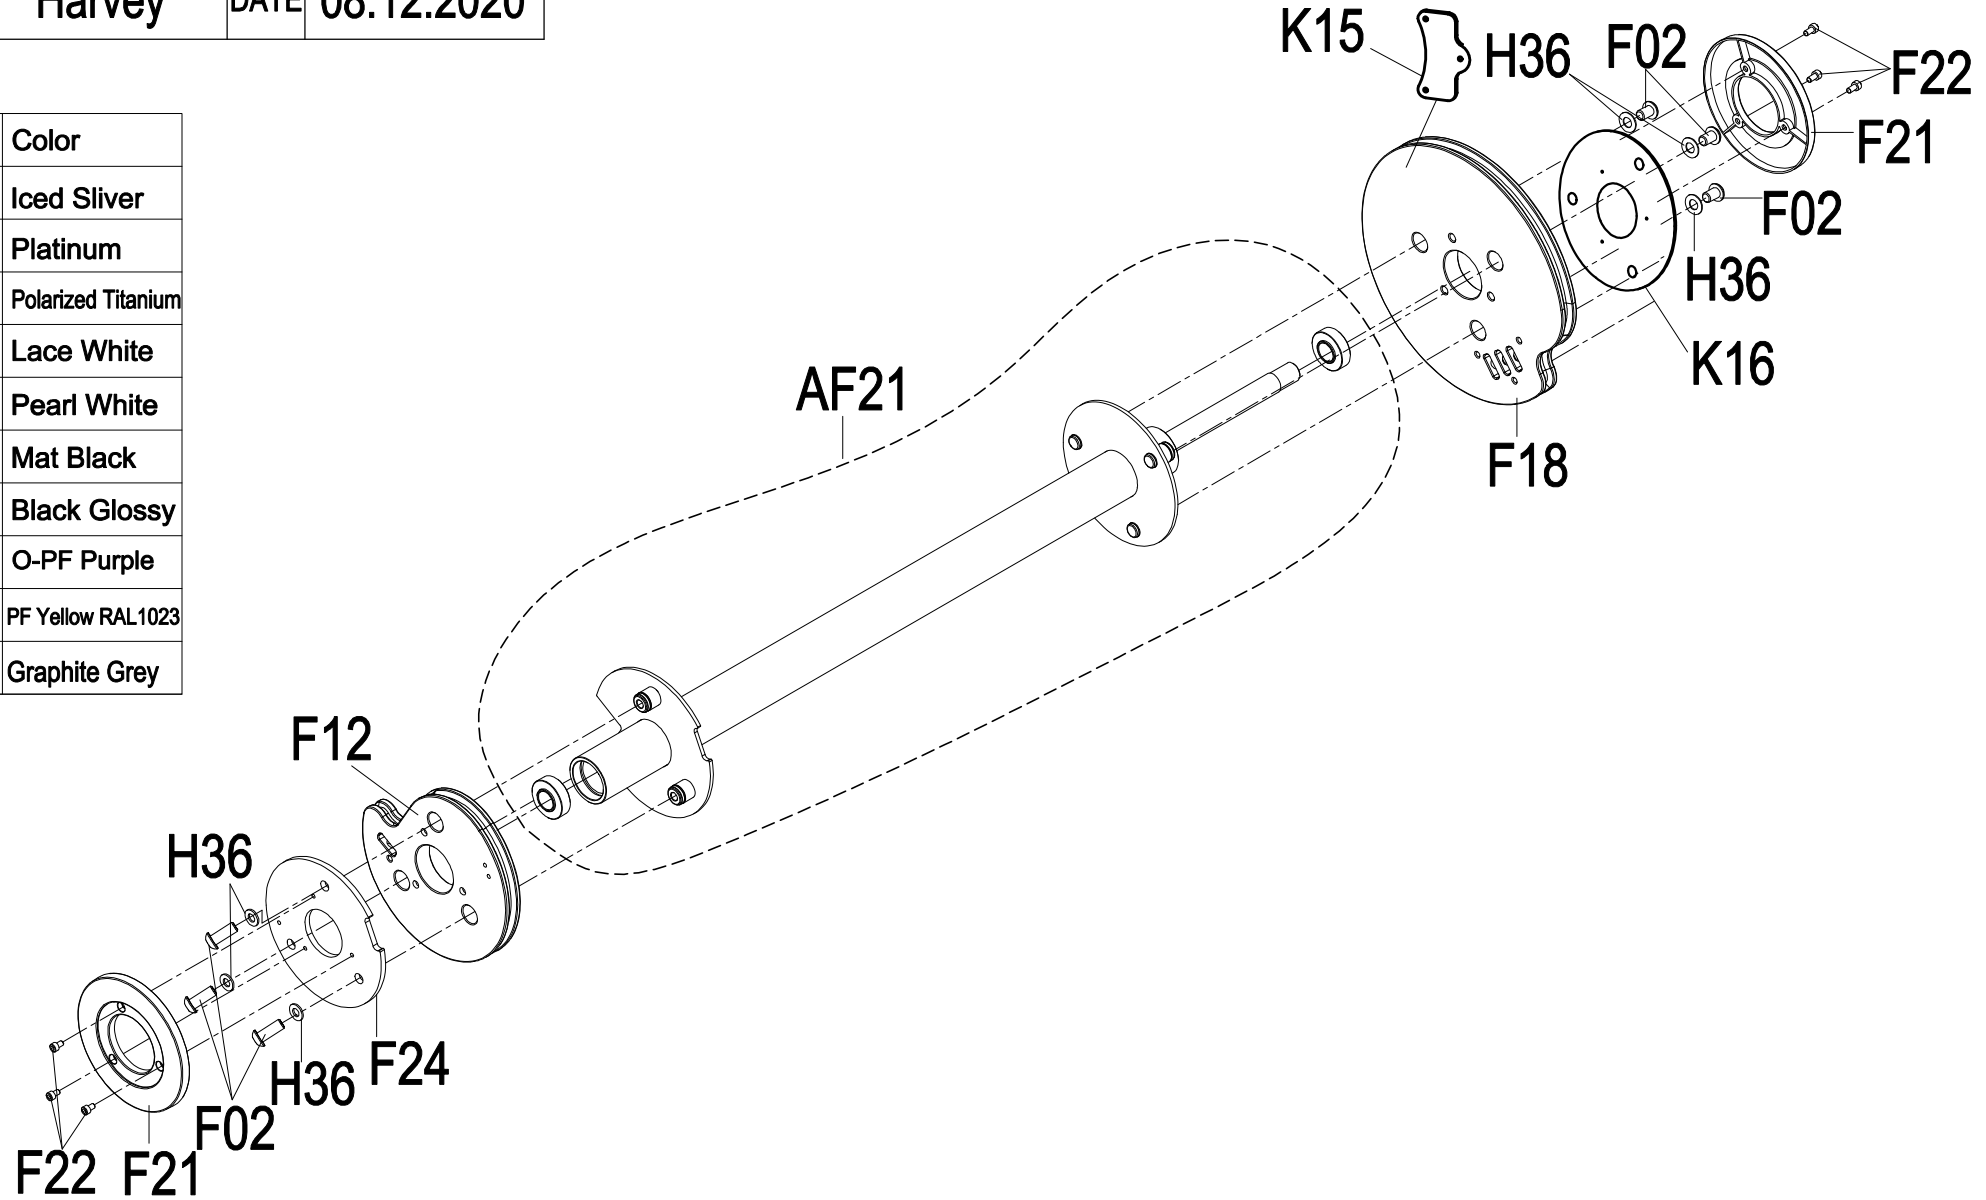

DRAWING NO	GM118-SF01		
PART NAME	Sliding Pulley Set		
PART NO	See Chart	REV	A
APPROVE	Harvey	DATE	08.12.2020

Part NO.	Color
1000416167	Iced Sliver
1000416168	Platinum
1000416169	Polarized Titanium
1000416171	Lace White
1000416172	Pearl White
1000416173	Mat Black
1000416174	Black Glossy
1000434107	O-PF Purple
1000440736	PF Yellow RAL1023
1000457668	Graphite Grey

DRAWING NO	GM118-SF02		
PART NAME	Pedal Arm set;Semi-Assy;left		
PART NO	See Chart		A
APPROVE	ZERO	DATE	04.26.2019

Part NO.	Color
1000416228	Iced Sliver
1000416229	Platinum
1000416230	Polarized Titanium
1000416232	Lace White
1000416233	Pearl White
1000416235	Mat Black
1000416236	Black Glossy
1000434119	O-PF Purple
1000440737	PF Yellow RAL1023

DRAWING NO	GM118-SF04		
PART NAME	Swivel Axle Set		
PART NO	See Chart	REV	A
APPROVE	Harvey	DATE	08.12.2020

Part NO.	Color
1000416274	Iced Sliver
1000416275	Platinum
1000416276	Polarized Titanium
1000416277	Lace White
1000416278	Pearl White
1000416279	Mat Black
1000416280	Black Glossy
1000434183	O-PF Purple
1000440739	PF Yellow RAL1023
1000457739	Graphite Grey

DRAWING NO	GM118-SF05		
PART NAME	Seat Adjustable Set		
PART NO	See Chart	REV	A
APPROVE	ZERO	DATE	04.26.2019

Part NO.	Color
1000416338	Iced Sliver
1000416339	Platinum
1000416340	Polarized Titanium
1000416341	Lace White
1000416342	Pearl White
1000416343	Mat Black
1000416344	Black Glossy
1000434208	O-PF Purple
1000440740	PF Yellow RAL1023