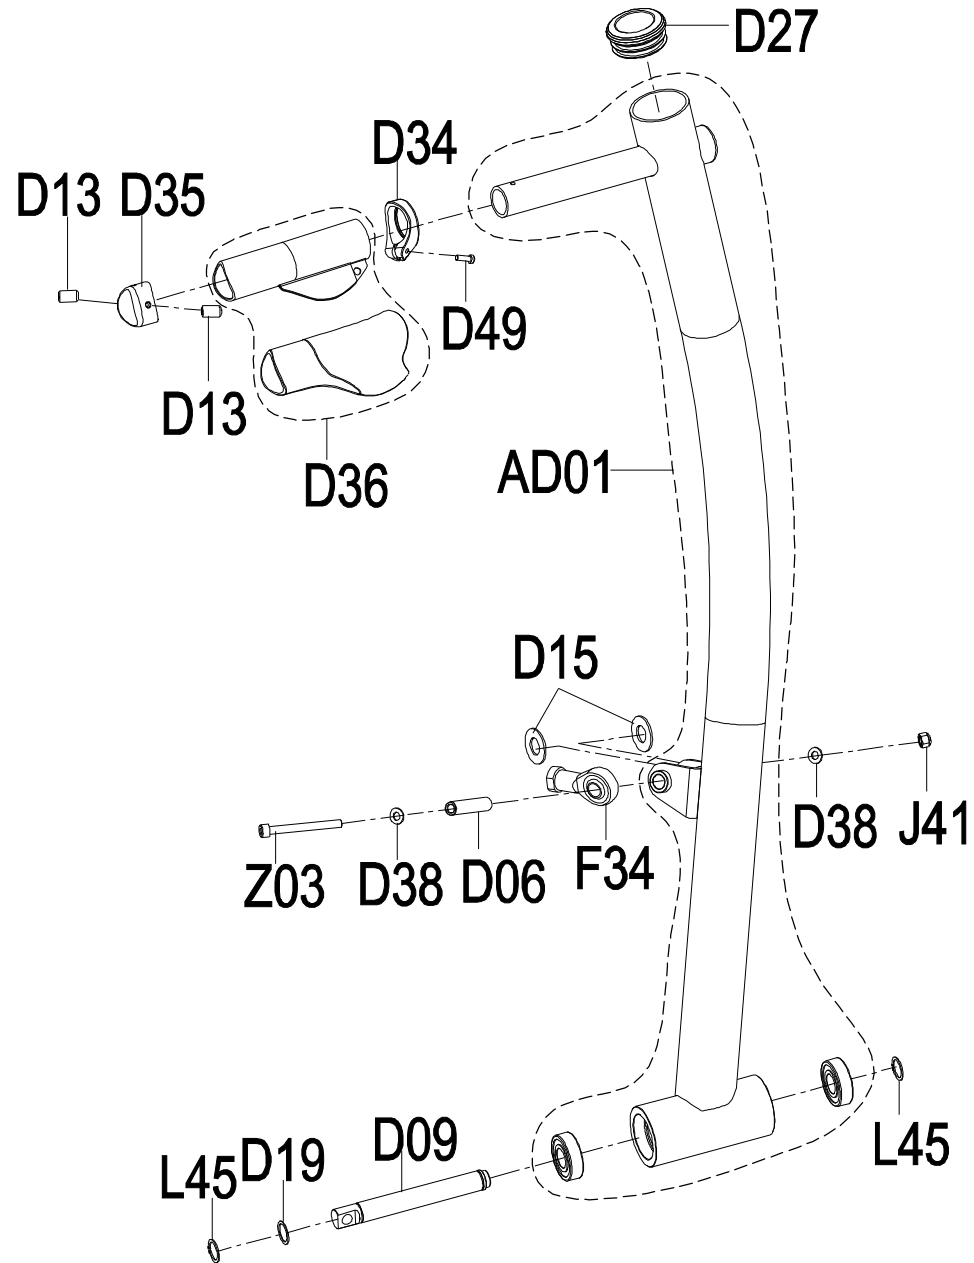

DRAWING NO	GM118-SF01		
PART NAME	Sliding Pulley Set		
PART NO	See Chart	REV	A
APPROVE	Harvey	DATE	08.12.2020

Part NO.	Color
1000416167	Iced Sliver
1000416168	Platinum
1000416169	Polarized Titanium
1000416171	Lace White
1000416172	Pearl White
1000416173	Mat Black
1000416174	Black Glossy
1000434107	O-PF Purple
1000440736	PF Yellow RAL1023
1000457668	Graphite Grey

DRAWING NO	GM118-SF02		
PART NAME	Pedal Arm set;Semi-Assy;left		
PART NO	See Chart		A
APPROVE	ZERO	DATE	04.26.2019

Part NO.	Color
1000416228	Iced Sliver
1000416229	Platinum
1000416230	Polarized Titanium
1000416232	Lace White
1000416233	Pearl White
1000416235	Mat Black
1000416236	Black Glossy
1000434119	O-PF Purple
1000440737	PF Yellow RAL1023

DRAWING NO	GM118-SF04		
PART NAME	Swivel Axle Set		
PART NO	See Chart	REV	A
APPROVE	Harvey	DATE	08.12.2020

Part NO.	Color
1000416274	Iced Sliver
1000416275	Platinum
1000416276	Polarized Titanium
1000416277	Lace White
1000416278	Pearl White
1000416279	Mat Black
1000416280	Black Glossy
1000434183	O-PF Purple
1000440739	PF Yellow RAL1023
1000457739	Graphite Grey

DRAWING NO	GM118-SF05		
PART NAME	Seat Adjustable Set		
PART NO	See Chart	REV	A
APPROVE	ZERO	DATE	04.26.2019

Part NO.	Color
1000416338	Iced Sliver
1000416339	Platinum
1000416340	Polarized Titanium
1000416341	Lace White
1000416342	Pearl White
1000416343	Mat Black
1000416344	Black Glossy
1000434208	O-PF Purple
1000440740	PF Yellow RAL1023