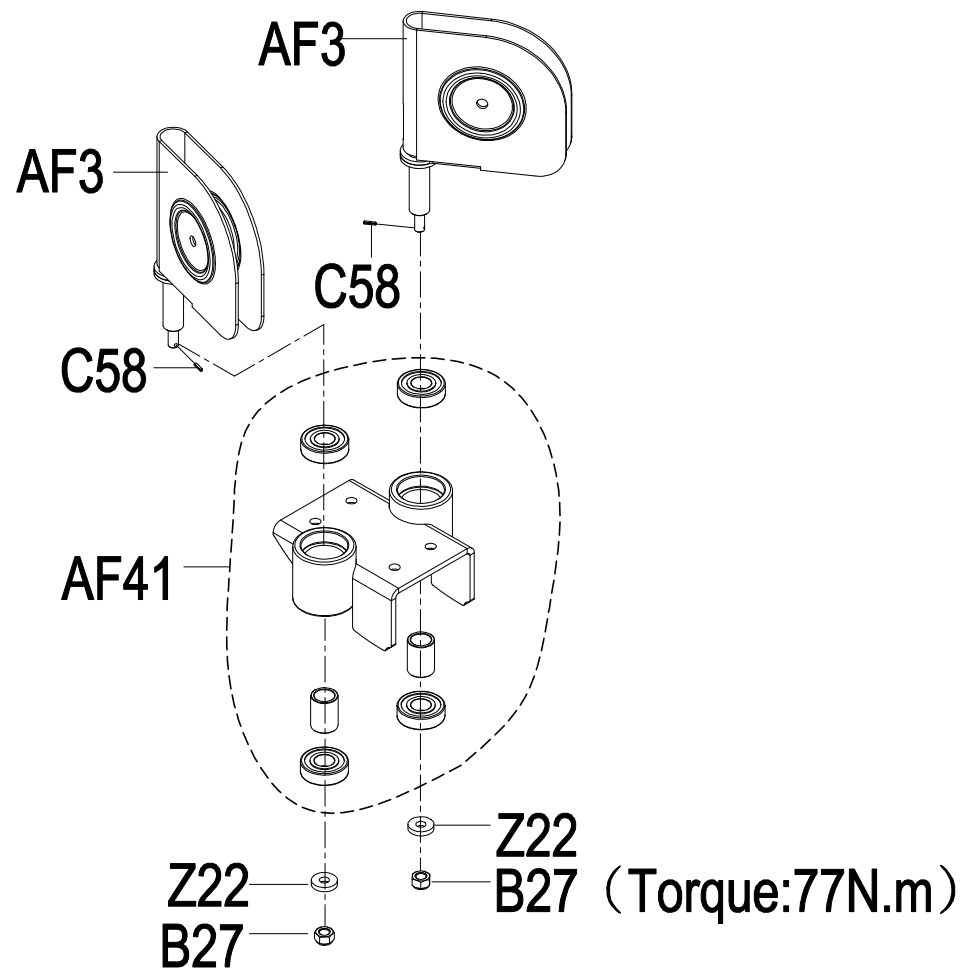

DRAWING NO	GM118-SF01		
PART NAME	Sliding Pulley Set		
PART NO	See Chart	REV	A
APPROVE	Harvey	DATE	08.12.2020

Part NO.	Color
1000416167	Iced Sliver
1000416168	Platinum
1000416169	Polarized Titanium
1000416171	Lace White
1000416172	Pearl White
1000416173	Mat Black
1000416174	Black Glossy
1000434107	O-PF Purple
1000440736	PF Yellow RAL1023
1000457668	Graphite Grey

DRAWING NO	GM118-SF02		
PART NAME	Pedal Arm set;Semi-Assy;left		
PART NO	See Chart		A
APPROVE	ZERO	DATE	04.26.2019

Part NO.	Color
1000416228	Iced Sliver
1000416229	Platinum
1000416230	Polarized Titanium
1000416232	Lace White
1000416233	Pearl White
1000416235	Mat Black
1000416236	Black Glossy
1000434119	O-PF Purple
1000440737	PF Yellow RAL1023

DRAWING NO	GM118-SF04		
PART NAME	Swivel Axle Set		
PART NO	See Chart	REV	A
APPROVE	Harvey	DATE	08.12.2020

Part NO.	Color
1000416274	Iced Sliver
1000416275	Platinum
1000416276	Polarized Titanium
1000416277	Lace White
1000416278	Pearl White
1000416279	Mat Black
1000416280	Black Glossy
1000434183	O-PF Purple
1000440739	PF Yellow RAL1023
1000457739	Graphite Grey

DRAWING NO	GM118-SF05		
PART NAME	Seat Adjustable Set		
PART NO	See Chart	REV	A
APPROVE	ZERO	DATE	04.26.2019

Part NO.	Color
1000416338	Iced Sliver
1000416339	Platinum
1000416340	Polarized Titanium
1000416341	Lace White
1000416342	Pearl White
1000416343	Mat Black
1000416344	Black Glossy
1000434208	O-PF Purple
1000440740	PF Yellow RAL1023