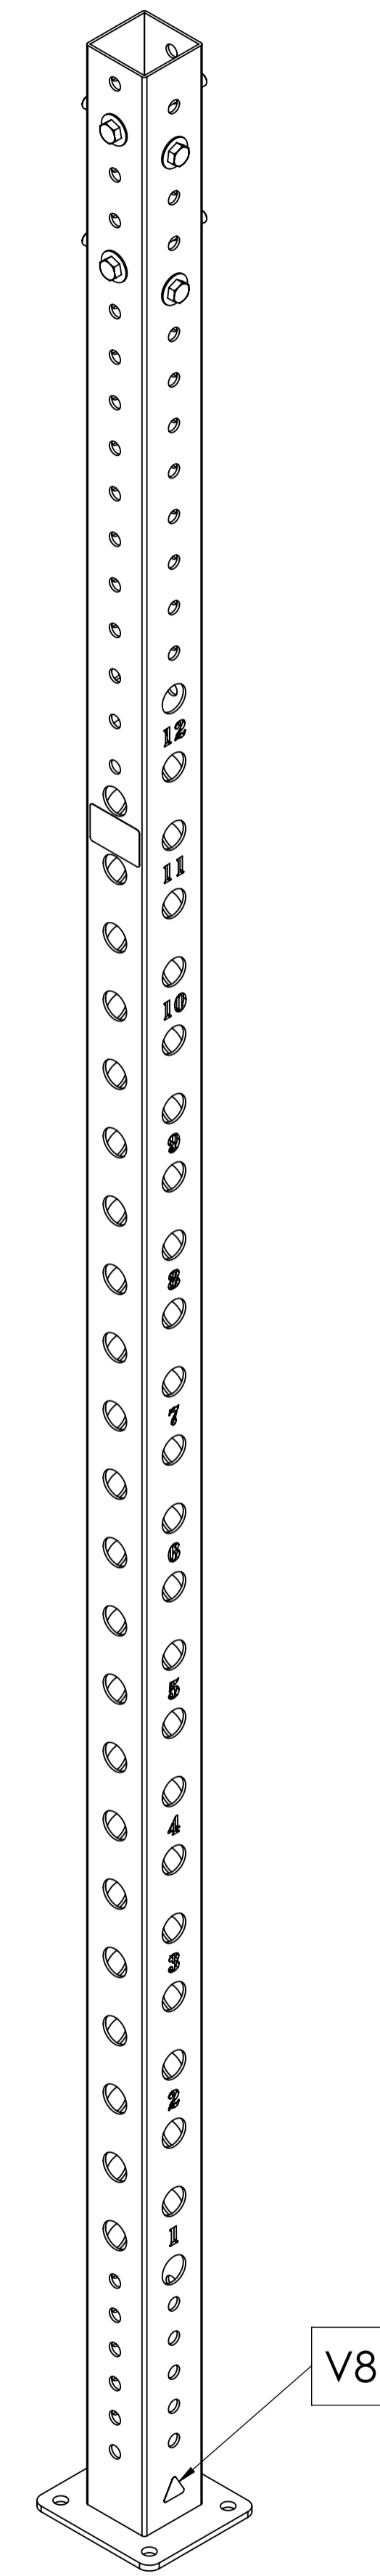

XR03S-04
XULT 9' UPRIGHT W/SERIAL# & MTG HW
(SHOWN EXPLODED)

XR03-04
XULT 9' UPRIGHT W/MTG HW

MATRIX

DWG NO. XR03-04 SERIES SERVICE		
DESCRIPTION: RIG;9FT UPRIGHT SERIES XULT (Racks / Rigs)		
DRAWN BY: LG	DATE: 2020.JUN.19	
UPDATED BY:	DATE:	