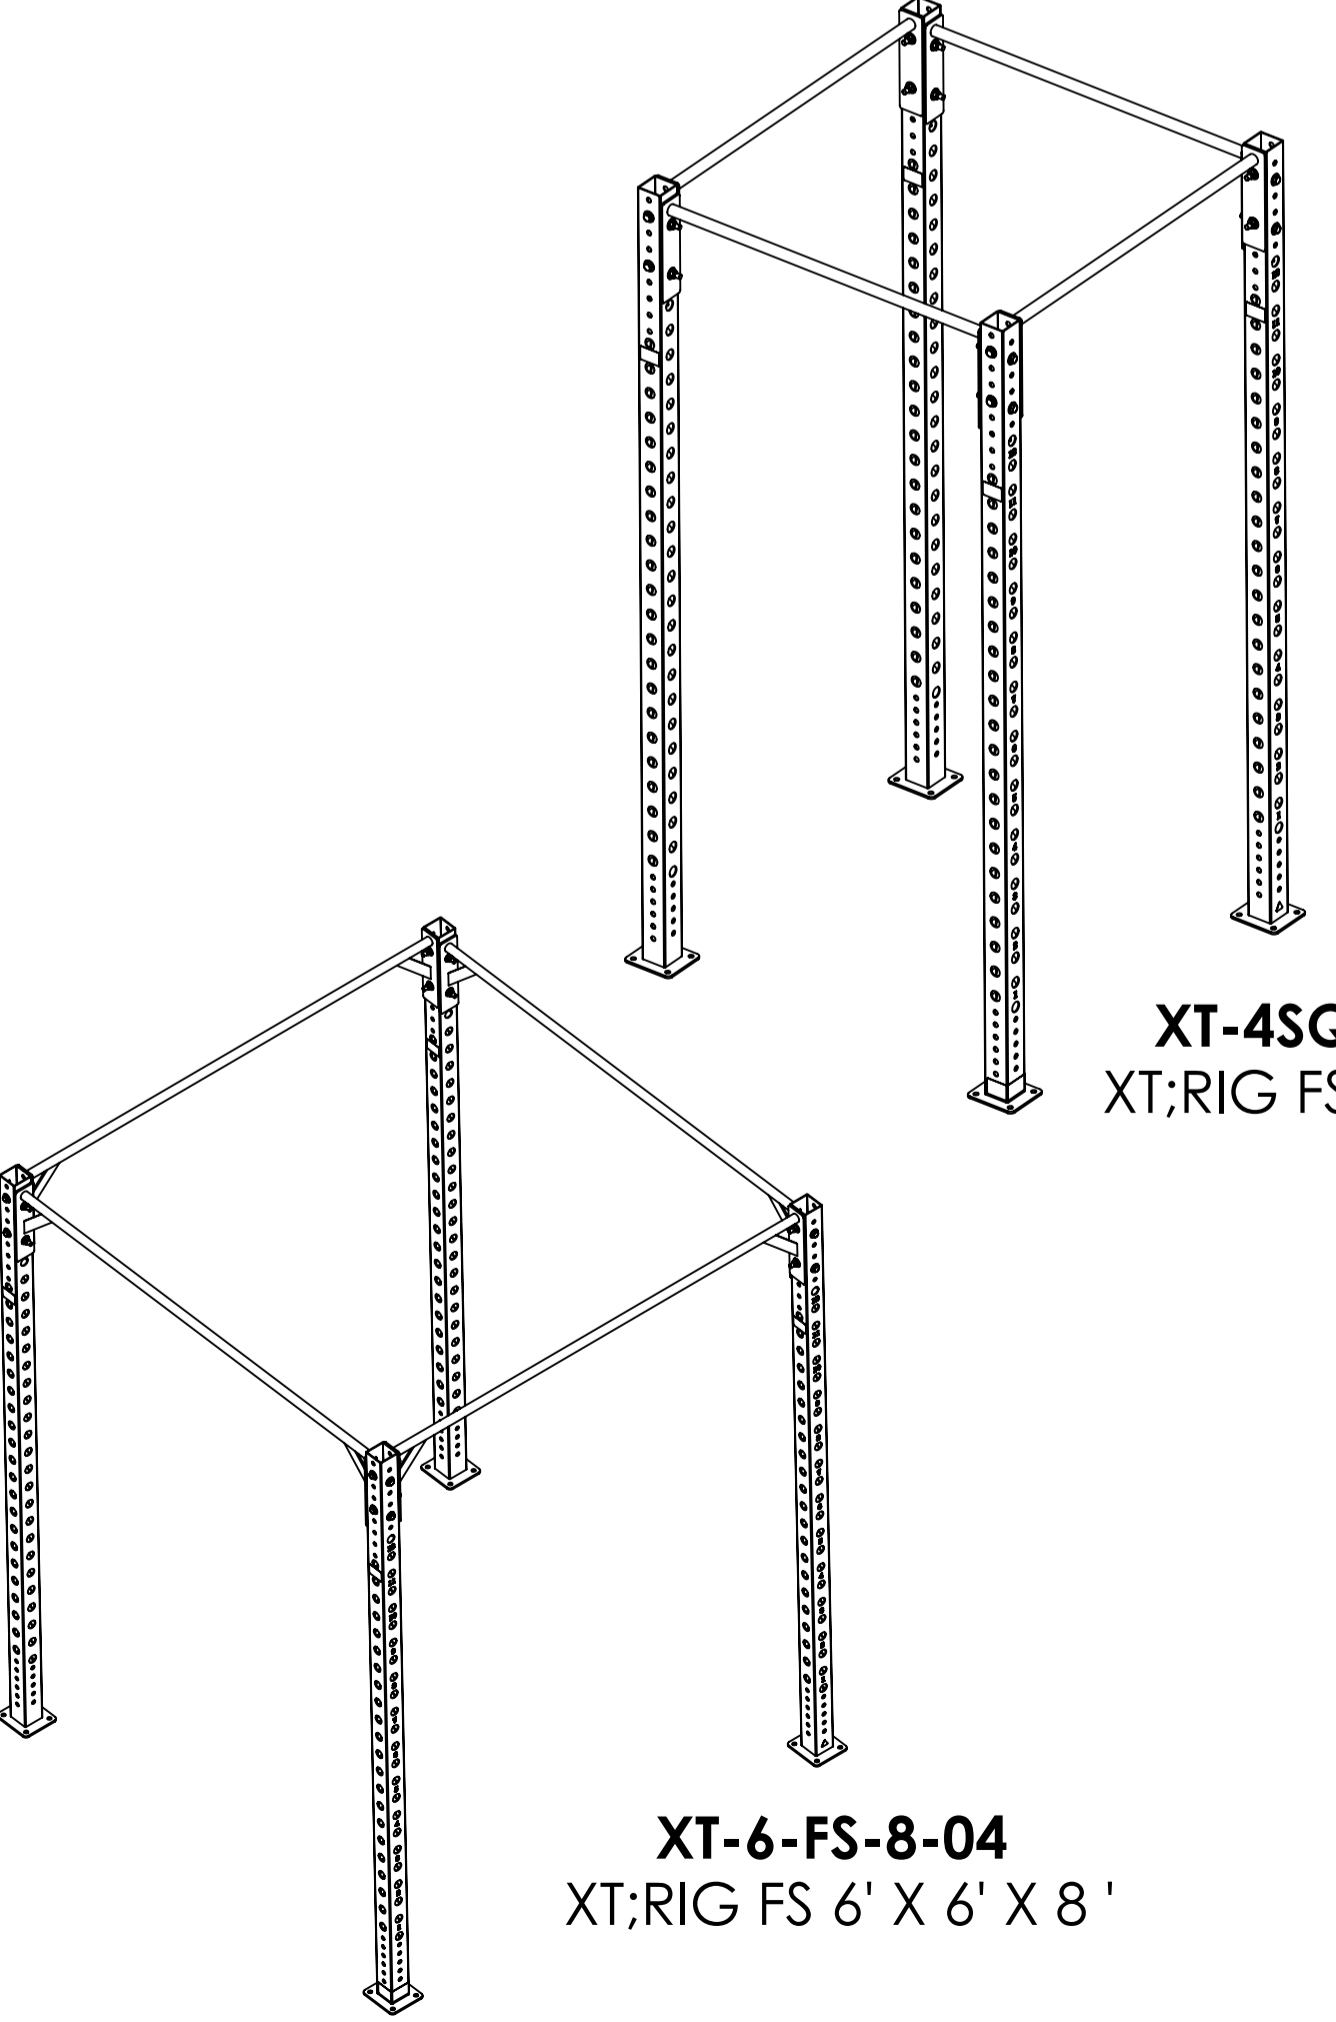

RECTANGULAR MODELS

XT-4-FS-8-04
XT;RIG FS 4' X 6' X 8'

XT-4-FS-04
XT;RIG FS 4' X 6' X 9'
(SHOWN EXPLODED)

SQUARE MODELS

XT-6-FS-8-04
XT;RIG FS 6' X 6' X 8'

XT-6-FS-04
XT;RIG FS 6' X 6' X 9'

XT-4SQ-FS-04
XT;RIG FS 4' X 4' X 9'
(SHOWN EXPLODED)

MATRIX

| | | | |
|--------------|----|---|-------------|
| DWG NO. | | XT-FS SERVICE -04 SERIES | |
| DESCRIPTION: | | XT;RIG FREE STANDING BASE (XULT RIGS) | |
| DRAWN BY: | LG | DATE: | 2020.JUN.30 |
| UPDATED BY: | | DATE: | |

XR03S-04
XULT 9' UPRIGHT W/SERIAL# & MTG HW
(SHOWN EXPLODED)

XR03-04
XULT 9' UPRIGHT W/MTG HW

MATRIX

| | | |
|--|-------------------|--|
| DWG NO. XR03-04 SERIES SERVICE | | |
| DESCRIPTION: RIG;9FT UPRIGHT SERIES XULT (Racks / Rigs) | | |
| DRAWN BY: LG | DATE: 2020.JUN.19 | |
| UPDATED BY: | DATE: | |