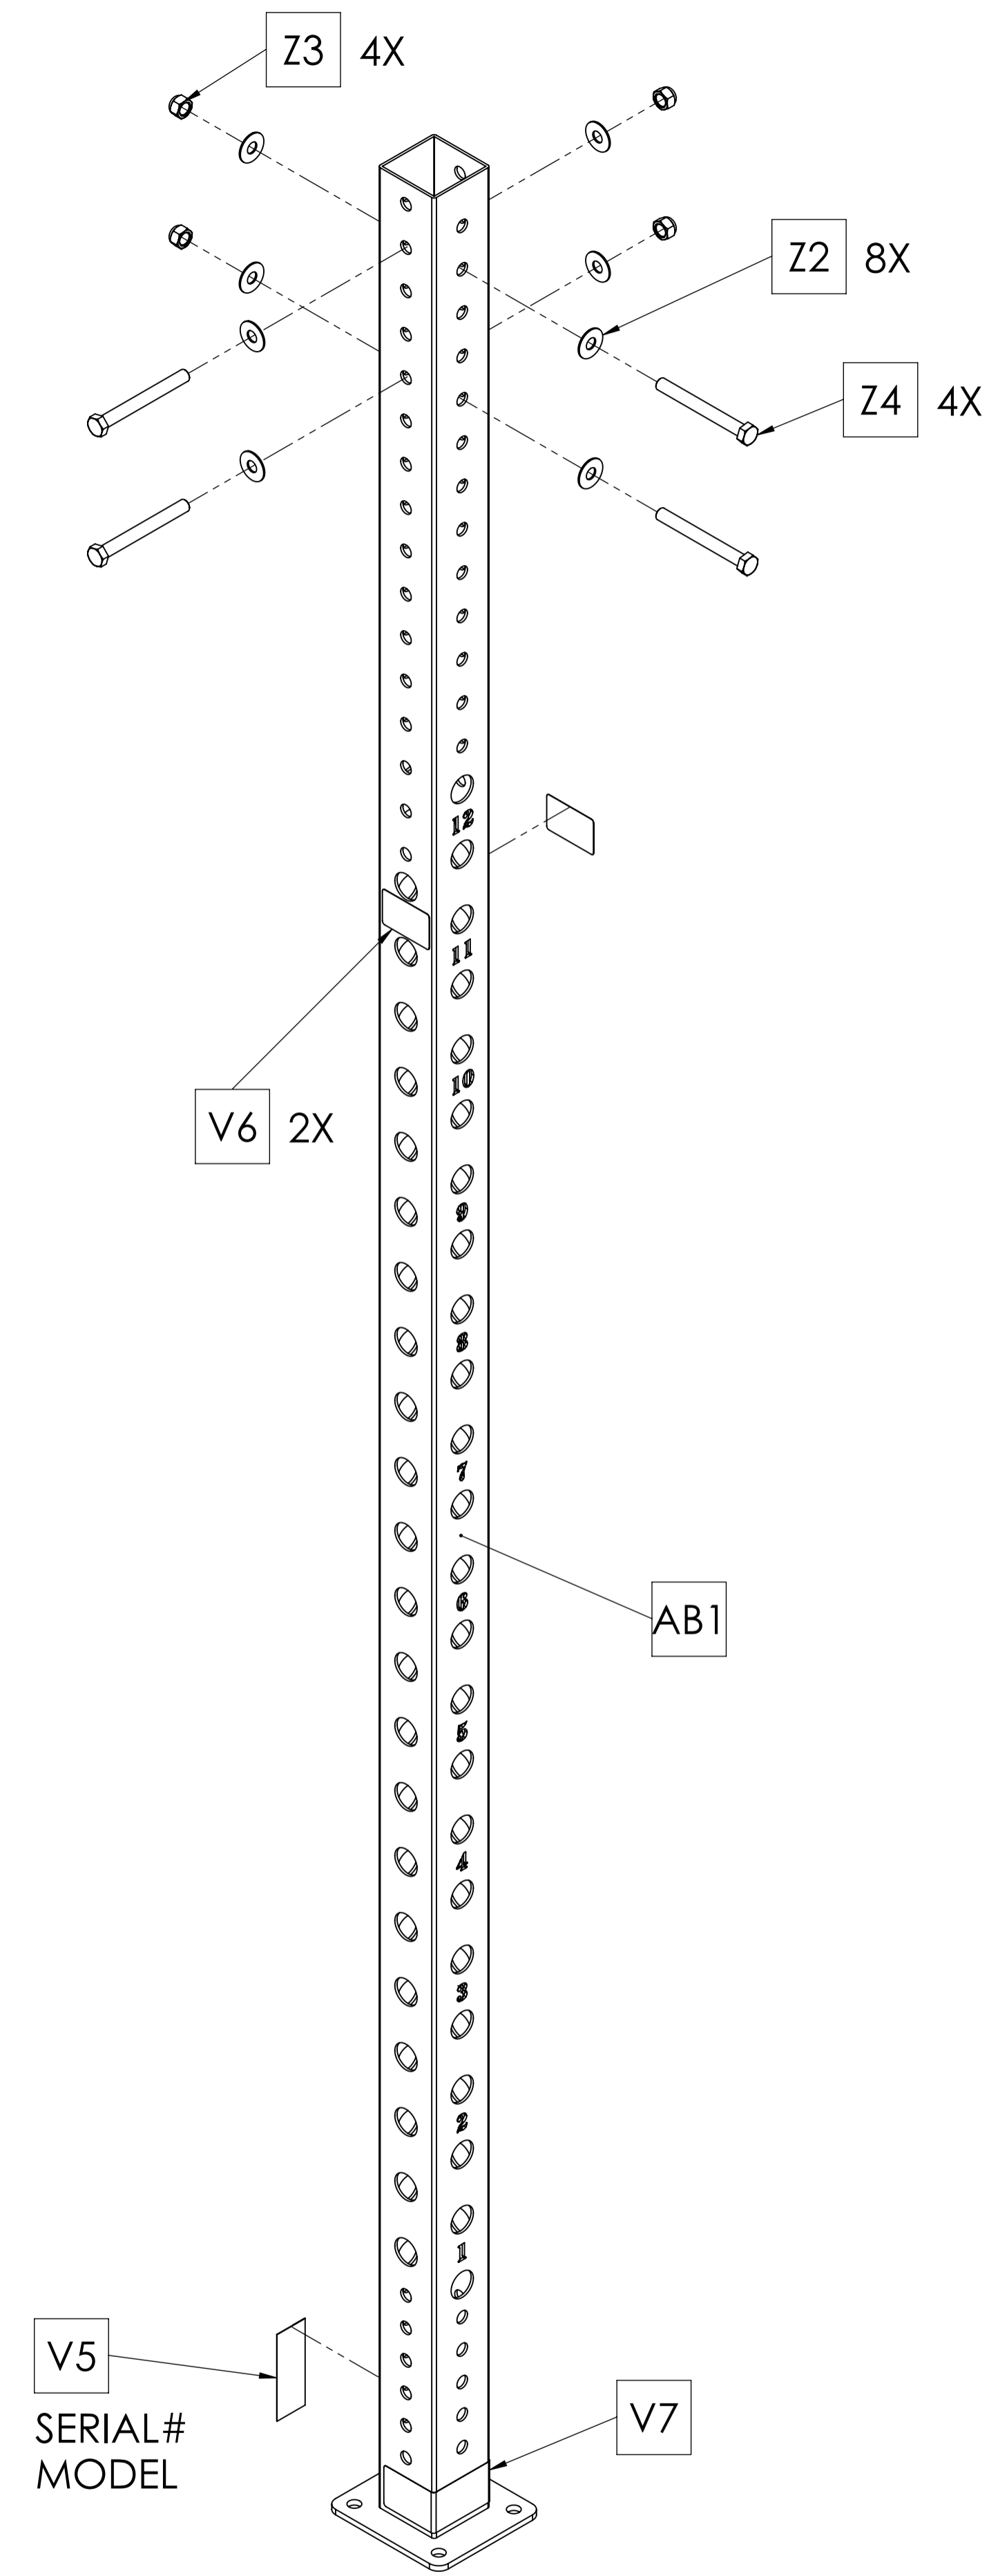

RECTANGULAR MODELS

XT-4-FS-8-04
XT;RIG FS 4' X 6' X 8'

XT-4-FS-04
XT;RIG FS 4' X 6' X 9'
(SHOWN EXPLODED)

SQUARE MODELS

XT-6-FS-8-04
XT;RIG FS 6' X 6' X 8'

XT-6-FS-04
XT;RIG FS 6' X 6' X 9'

XT-4SQ-FS-04
XT;RIG FS 4' X 4' X 9'
(SHOWN EXPLODED)

MATRIX

| | | | |
|--------------|----|---|-------------|
| DWG NO. | | XT-FS SERVICE -04 SERIES | |
| DESCRIPTION: | | XT;RIG FREE STANDING BASE (XULT RIGS) | |
| DRAWN BY: | LG | DATE: | 2020.JUN.30 |
| UPDATED BY: | | DATE: | |

XR03S-04
XULT 9' UPRIGHT W/SERIAL# & MTG HW
(SHOWN EXPLODED)

XR03-04
XULT 9' UPRIGHT W/MTG HW

MATRIX

| | | |
|--|-------------------|--|
| DWG NO. XR03-04 SERIES SERVICE | | |
| DESCRIPTION: RIG;9FT UPRIGHT SERIES XULT (Racks / Rigs) | | |
| DRAWN BY: LG | DATE: 2020.JUN.19 | |
| UPDATED BY: | DATE: | |