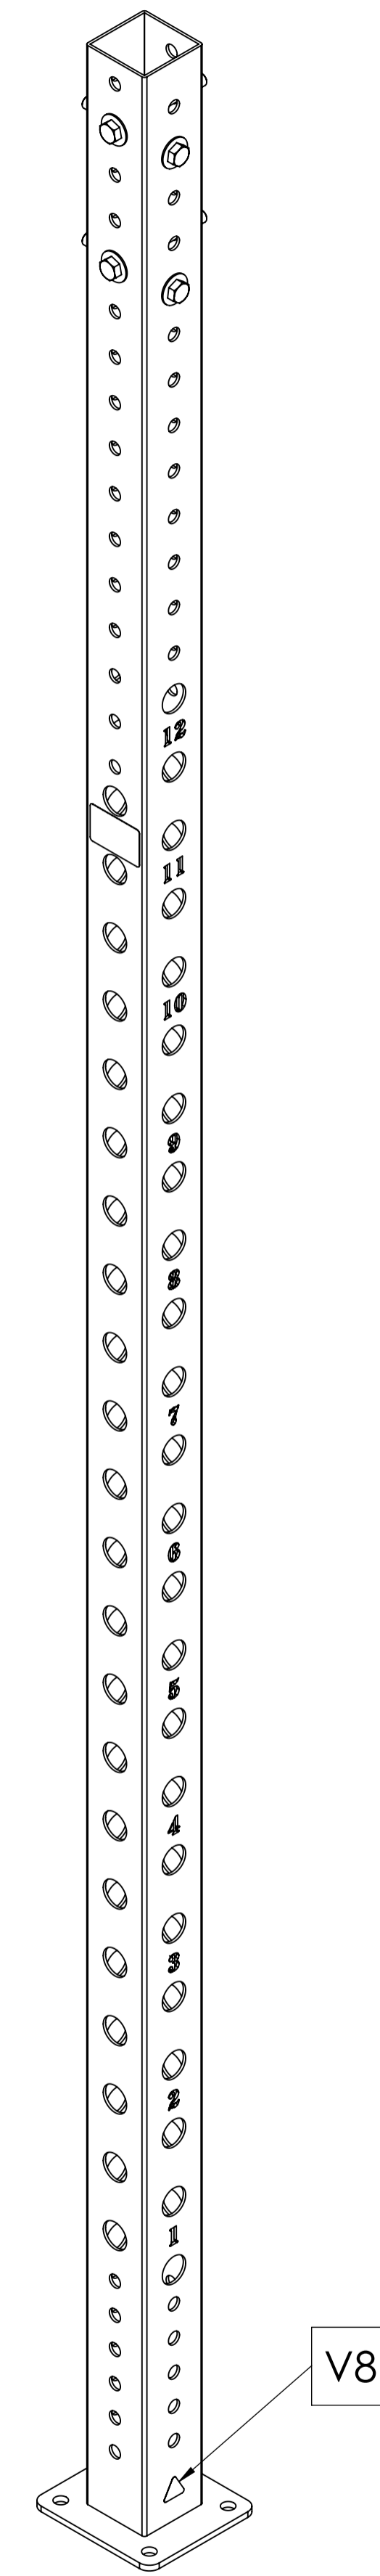

RECTANGULAR MODELS

XT-4-FS-8-04
XT;RIG FS 4' X 6' X 8'

XT-4-FS-04
XT;RIG FS 4' X 6' X 9'
(SHOWN EXPLODED)

SQUARE MODELS

XT-6-FS-8-04
XT;RIG FS 6' X 6' X 8'

XT-6-FS-04
XT;RIG FS 6' X 6' X 9'

XT-4SQ-FS-04
XT;RIG FS 4' X 4' X 9'
(SHOWN EXPLODED)

MATRIX

| | | | |
|--------------|----|---|-------------|
| DWG NO. | | XT-FS SERVICE -04 SERIES | |
| DESCRIPTION: | | XT;RIG FREE STANDING BASE (XULT RIGS) | |
| DRAWN BY: | LG | DATE: | 2020.JUN.30 |
| UPDATED BY: | | DATE: | |

XR03S-04
XULT 9' UPRIGHT W/SERIAL# & MTG HW
(SHOWN EXPLODED)

XR03-04
XULT 9' UPRIGHT W/MTG HW

MATRIX

| | | |
|--|-------------------|--|
| DWG NO. XR03-04 SERIES SERVICE | | |
| DESCRIPTION: RIG;9FT UPRIGHT SERIES XULT (Racks / Rigs) | | |
| DRAWN BY: LG | DATE: 2020.JUN.19 | |
| UPDATED BY: | DATE: | |