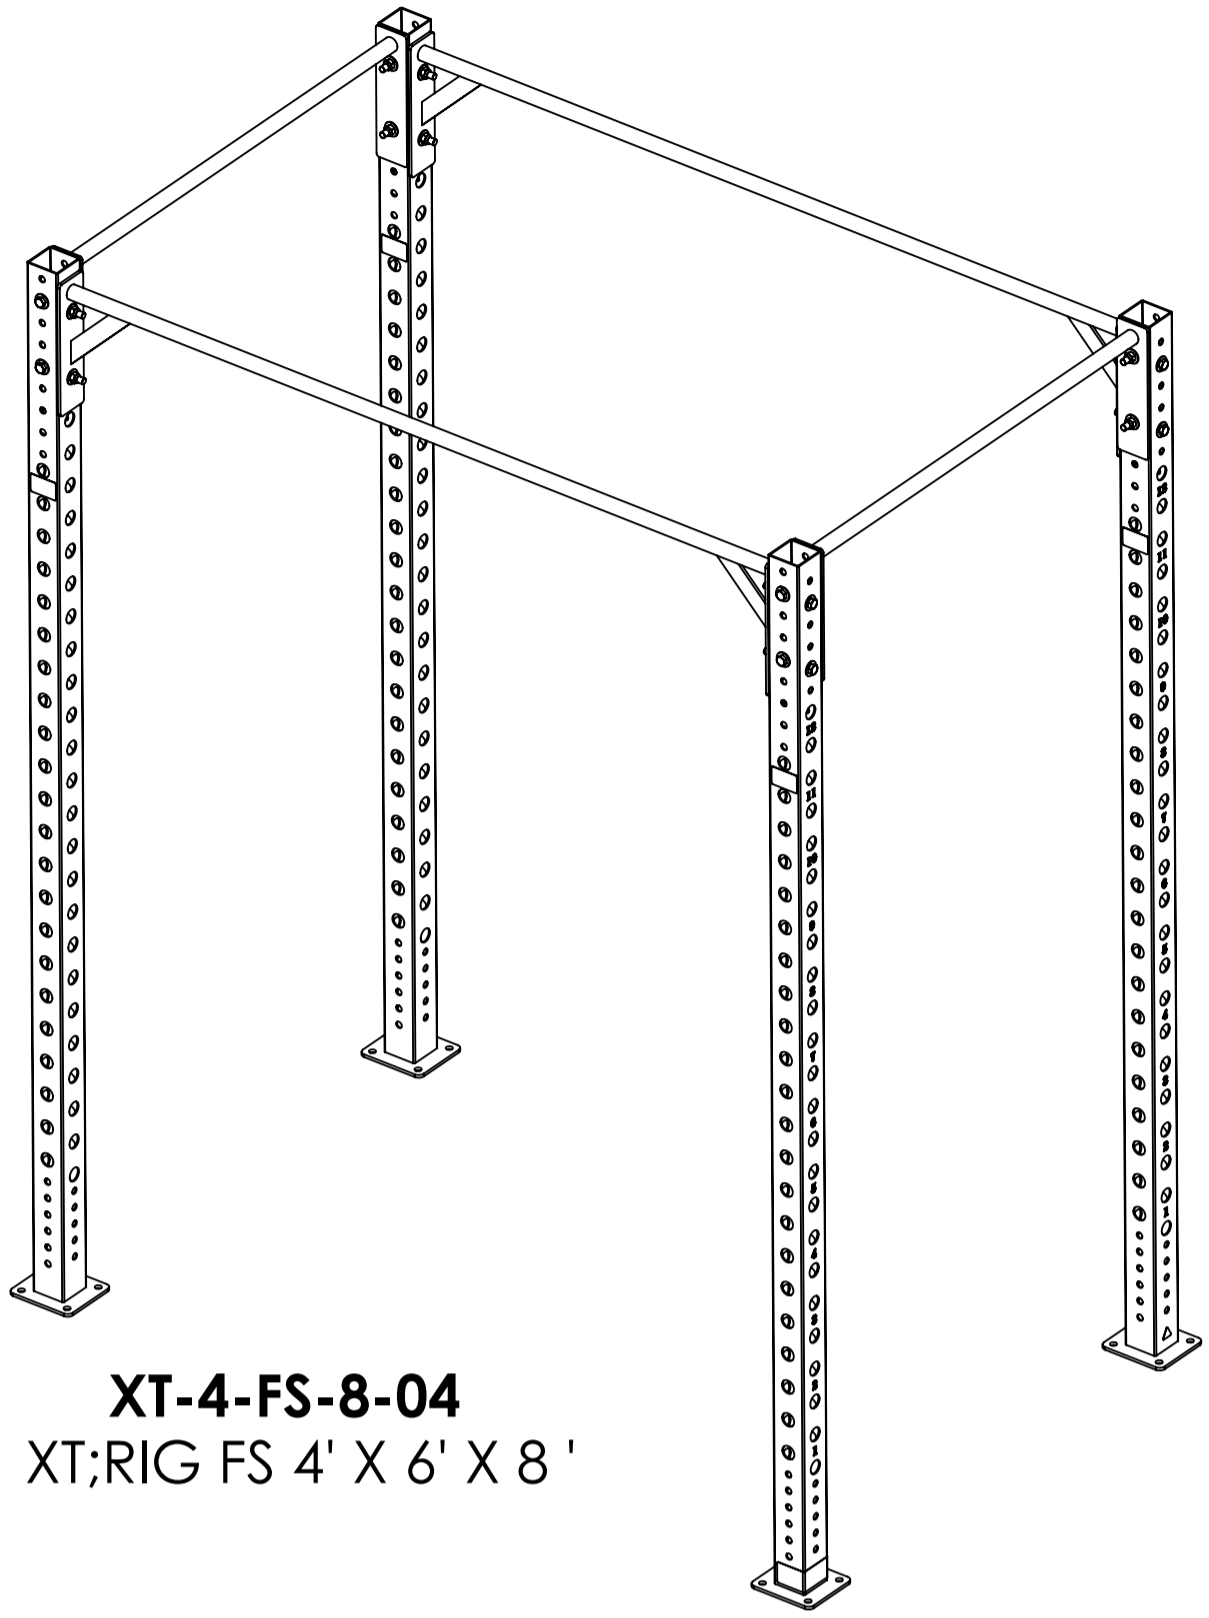

RECTANGULAR MODELS

XT-4-FS-8-04
XT;RIG FS 4' X 6' X 8'

XT-4-FS-04
XT;RIG FS 4' X 6' X 9'
(SHOWN EXPLODED)

SQUARE MODELS

XT-6-FS-8-04
XT;RIG FS 6' X 6' X 8'

XT-6-FS-04
XT;RIG FS 6' X 6' X 9'

XT-4SQ-FS-04
XT;RIG FS 4' X 4' X 9'
(SHOWN EXPLODED)

MATRIX

| | | | |
|--------------|----|---|-------------|
| DWG NO. | | XT-FS SERVICE -04 SERIES | |
| DESCRIPTION: | | XT;RIG FREE STANDING BASE (XULT RIGS) | |
| DRAWN BY: | LG | DATE: | 2020.JUN.30 |
| UPDATED BY: | | DATE: | |

XR03S-04
XULT 9' UPRIGHT W/SERIAL# & MTG HW
(SHOWN EXPLODED)

XR03-04
XULT 9' UPRIGHT W/MTG HW

MATRIX

| | | |
|--|-------------------|--|
| DWG NO. XR03-04 SERIES SERVICE | | |
| DESCRIPTION: RIG;9FT UPRIGHT SERIES XULT (Racks / Rigs) | | |
| DRAWN BY: LG | DATE: 2020.JUN.19 | |
| UPDATED BY: | DATE: | |