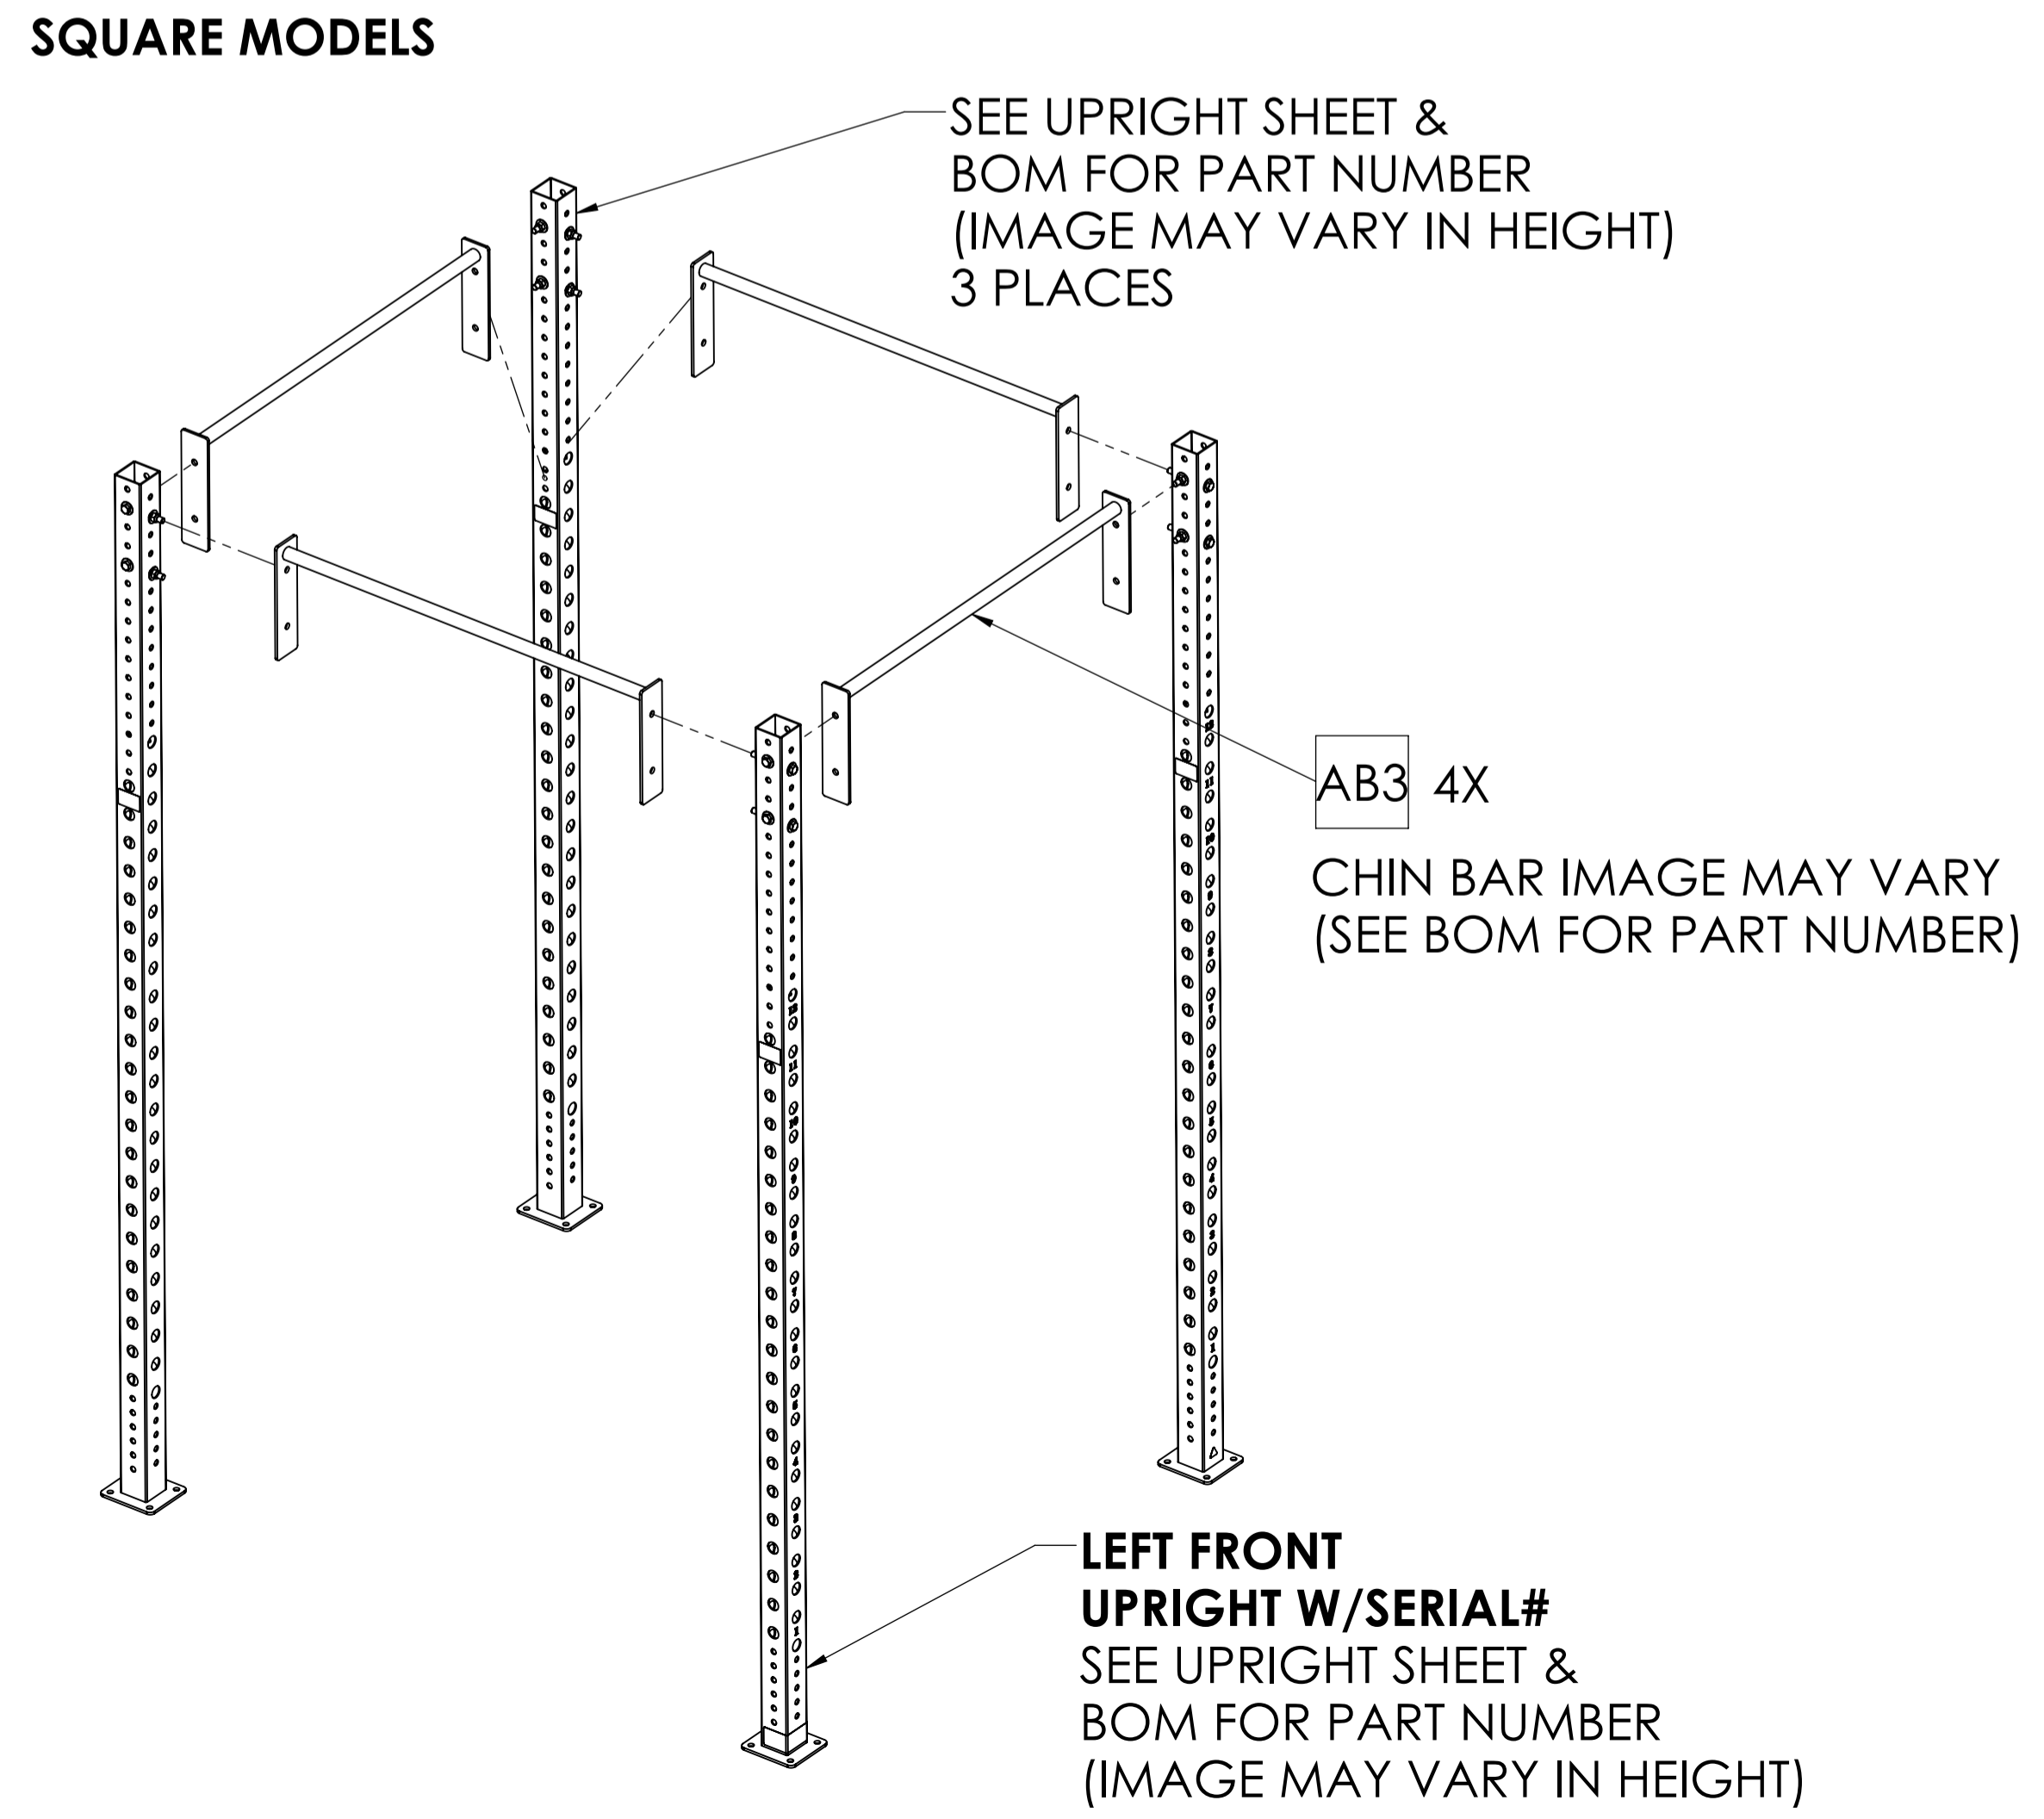

RECTANGULAR MODELS

XT-4-FS-8-04
XT;RIG FS 4' X 6' X 8'

XT-4-FS-04
XT;RIG FS 4' X 6' X 9'
(SHOWN EXPLODED)

SQUARE MODELS

XT-6-FS-8-04
XT;RIG FS 6' X 6' X 8'

XT-6-FS-04
XT;RIG FS 6' X 6' X 9'

XT-4SQ-FS-04
XT;RIG FS 4' X 4' X 9'
(SHOWN EXPLODED)

MATRIX

| | | | |
|--------------|----|---|-------------|
| DWG NO. | | XT-FS SERVICE -04 SERIES | |
| DESCRIPTION: | | XT;RIG FREE STANDING BASE (XULT RIGS) | |
| DRAWN BY: | LG | DATE: | 2020.JUN.30 |
| UPDATED BY: | | DATE: | |

XR03S-04
XULT 9' UPRIGHT W/SERIAL# & MTG HW
(SHOWN EXPLODED)

XR03-04
XULT 9' UPRIGHT W/MTG HW

MATRIX

| | | |
|--|-------------------|--|
| DWG NO. XR03-04 SERIES SERVICE | | |
| DESCRIPTION: RIG;9FT UPRIGHT SERIES XULT (Racks / Rigs) | | |
| DRAWN BY: LG | DATE: 2020.JUN.19 | |
| UPDATED BY: | DATE: | |