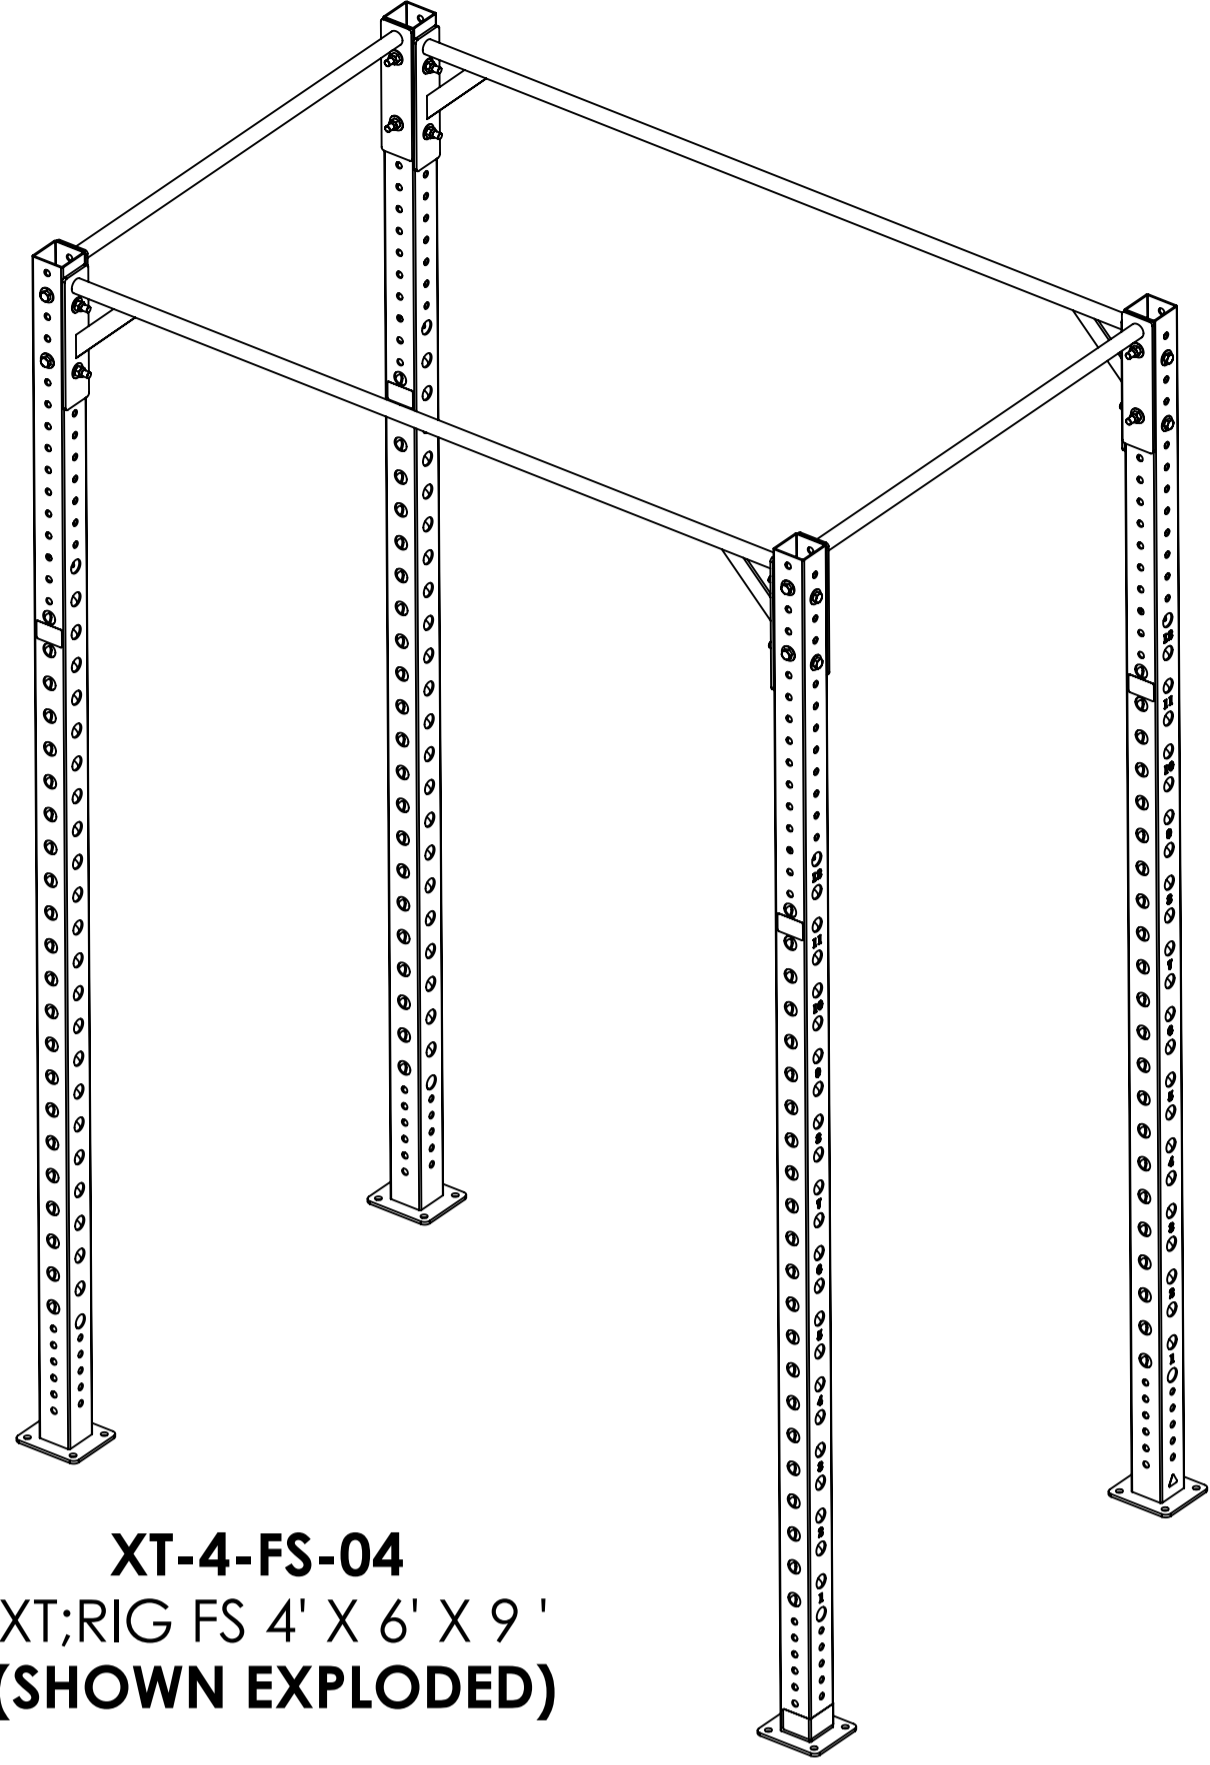

RECTANGULAR MODELS

XT-4-FS-8-04
XT;RIG FS 4' X 6' X 8'

XT-4-FS-04
XT;RIG FS 4' X 6' X 9'
(SHOWN EXPLODED)

SQUARE MODELS

XT-6-FS-8-04
XT;RIG FS 6' X 6' X 8'

XT-6-FS-04
XT;RIG FS 6' X 6' X 9'

XT-4SQ-FS-04
XT;RIG FS 4' X 4' X 9'
(SHOWN EXPLODED)

MATRIX

| | | | |
|--------------|----|---|-------------|
| DWG NO. | | XT-FS SERVICE -04 SERIES | |
| DESCRIPTION: | | XT;RIG FREE STANDING BASE (XULT RIGS) | |
| DRAWN BY: | LG | DATE: | 2020.JUN.30 |
| UPDATED BY: | | DATE: | |

XR03S-04
XULT 9' UPRIGHT W/SERIAL# & MTG HW
(SHOWN EXPLODED)

XR03-04
XULT 9' UPRIGHT W/MTG HW

MATRIX

| | | |
|--|-------------------|--|
| DWG NO. XR03-04 SERIES SERVICE | | |
| DESCRIPTION: RIG;9FT UPRIGHT SERIES XULT (Racks / Rigs) | | |
| DRAWN BY: LG | DATE: 2020.JUN.19 | |
| UPDATED BY: | DATE: | |