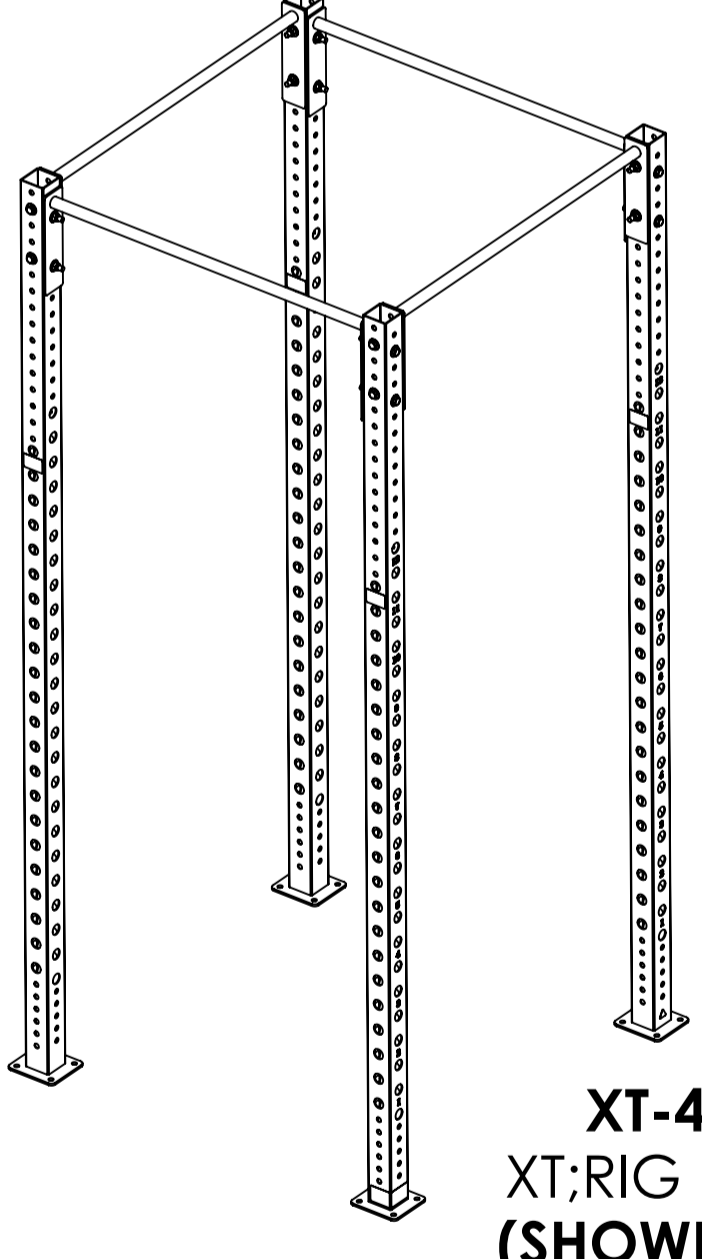

RECTANGULAR MODELS

XT-4-FS-8-04
XT;RIG FS 4' X 6' X 8'

XT-4-FS-04
XT;RIG FS 4' X 6' X 9'
(SHOWN EXPLODED)

SQUARE MODELS

XT-6-FS-8-04
XT;RIG FS 6' X 6' X 8'

XT-6-FS-04
XT;RIG FS 6' X 6' X 9'

XT-4SQ-FS-04
XT;RIG FS 4' X 4' X 9'
(SHOWN EXPLODED)

MATRIX

| | | | |
|--------------|----|---|-------------|
| DWG NO. | | XT-FS SERVICE -04 SERIES | |
| DESCRIPTION: | | XT;RIG FREE STANDING BASE (XULT RIGS) | |
| DRAWN BY: | LG | DATE: | 2020.JUN.30 |
| UPDATED BY: | | DATE: | |

XR03S-04
XULT 9' UPRIGHT W/SERIAL# & MTG HW
(SHOWN EXPLODED)

XR03-04
XULT 9' UPRIGHT W/MTG HW

MATRIX

| | | |
|--|-------------------|--|
| DWG NO. XR03-04 SERIES SERVICE | | |
| DESCRIPTION: RIG;9FT UPRIGHT SERIES XULT (Racks / Rigs) | | |
| DRAWN BY: LG | DATE: 2020.JUN.19 | |
| UPDATED BY: | DATE: | |