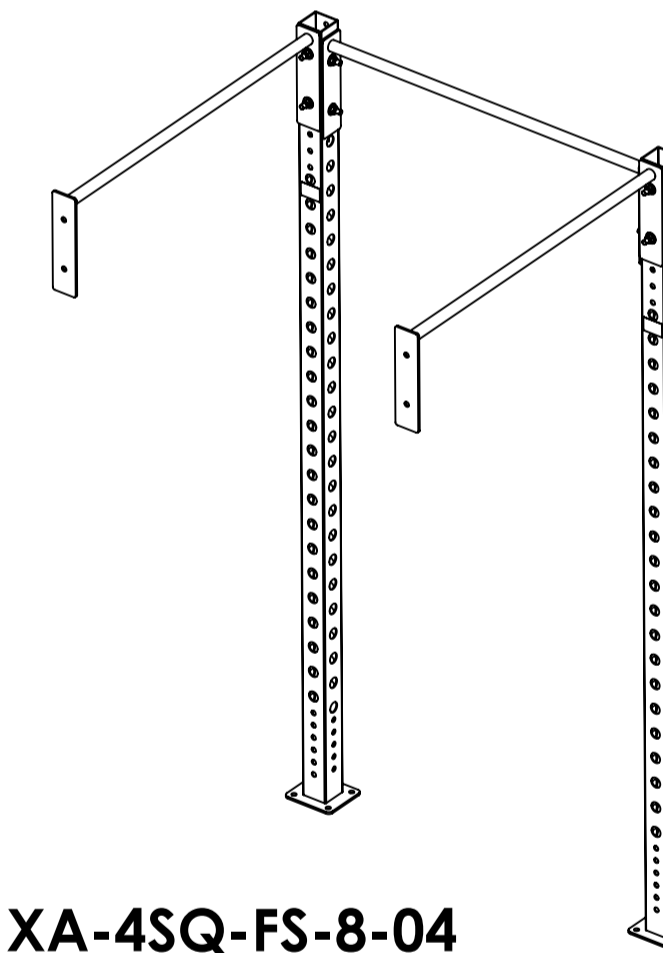

RECTANGULAR MODELS

XA-4-FS-8-04
XA;RIG FS 6' X 4' X 8'

XA-4-FS-04
XA;RIG FS 6' X 4' X 9'
(SHOWN EXPLODED)

SQUARE MODELS

XA-4SQ-FS-8-04
XA;RIG FS 4' X 4' X 8'

XA-4SQ-FS-04
XA;RIG FS 4' X 4' X 9'

XA-6-FS-8-04
XA;RIG FS 6' X 6' X 8'

XA-6-FS-04
XA;RIG FS 6' X 6' X 9'
(SHOWN EXPLODED)

MATRIX

DWG NO. XA-FS SERVICE -04 SERIES

DESCRIPTION: XA;RIG FREE STANDING EXT. (XULT RIGS)

DRAWN BY: LG DATE: 2020.JUN.30

UPDATED BY: DATE:

XR03S-04
XULT 9' UPRIGHT W/SERIAL# & MTG HW
(SHOWN EXPLODED)

XR03-04
XULT 9' UPRIGHT W/MTG HW

MATRIX

DWG NO. XR03-04 SERIES SERVICE		
DESCRIPTION: RIG;9FT UPRIGHT SERIES XULT (Racks / Rigs)		
DRAWN BY: LG	DATE: 2020.JUN.19	
UPDATED BY:	DATE:	