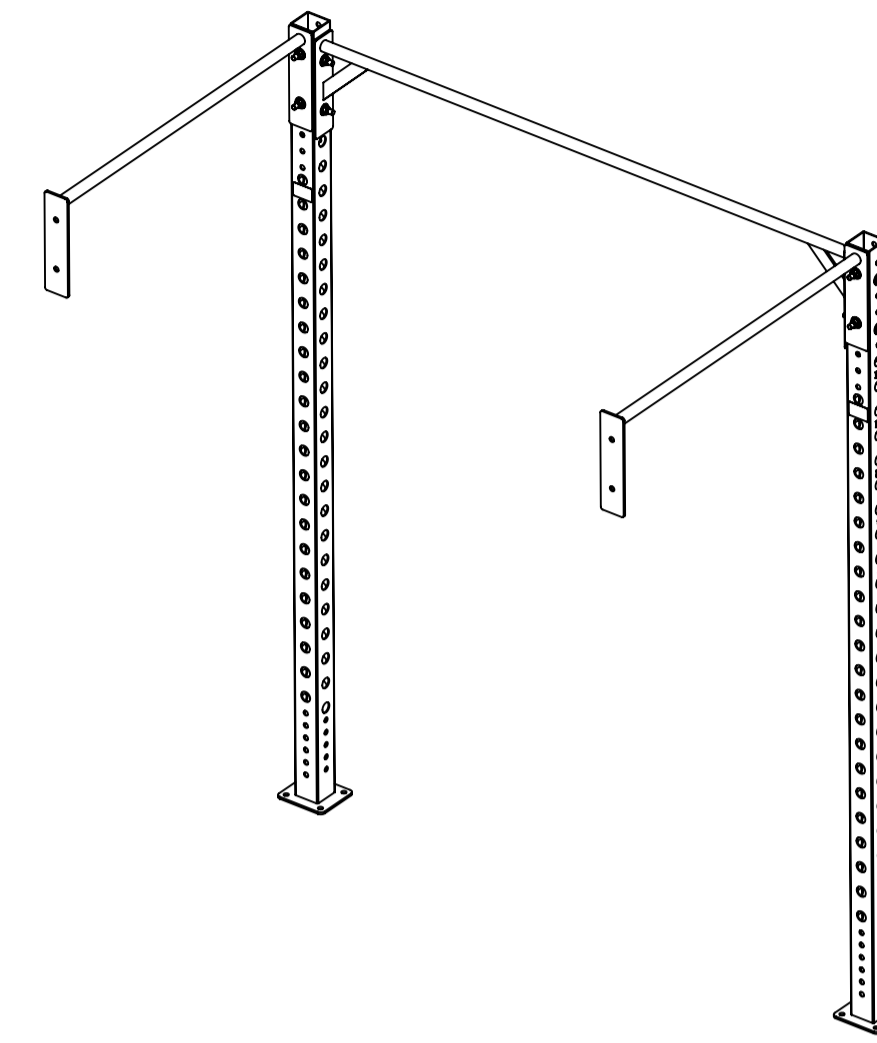

RECTANGULAR MODELS

XA-4-FS-8-04
XA;RIG FS 6' X 4' X 8'

XA-4-FS-04
XA;RIG FS 6' X 4' X 9'
(SHOWN EXPLODED)

SQUARE MODELS

XA-4SQ-FS-8-04
XA;RIG FS 4' X 4' X 8'

XA-4SQ-FS-04
XA;RIG FS 4' X 4' X 9'

XA-6-FS-8-04
XA;RIG FS 6' X 6' X 8'

XA-6-FS-04
XA;RIG FS 6' X 6' X 9'
(SHOWN EXPLODED)

MATRIX

DWG NO. XA-FS SERVICE -04 SERIES

DESCRIPTION: XA;RIG FREE STANDING EXT. (XULT RIGS)

DRAWN BY: LG DATE: 2020.JUN.30

UPDATED BY: DATE:

XR03S-04
XULT 9' UPRIGHT W/SERIAL# & MTG HW
(SHOWN EXPLODED)

XR03-04
XULT 9' UPRIGHT W/MTG HW

MATRIX

DWG NO. XR03-04 SERIES SERVICE		
DESCRIPTION: RIG;9FT UPRIGHT SERIES XULT (Racks / Rigs)		
DRAWN BY: LG	DATE: 2020.JUN.19	
UPDATED BY:	DATE:	