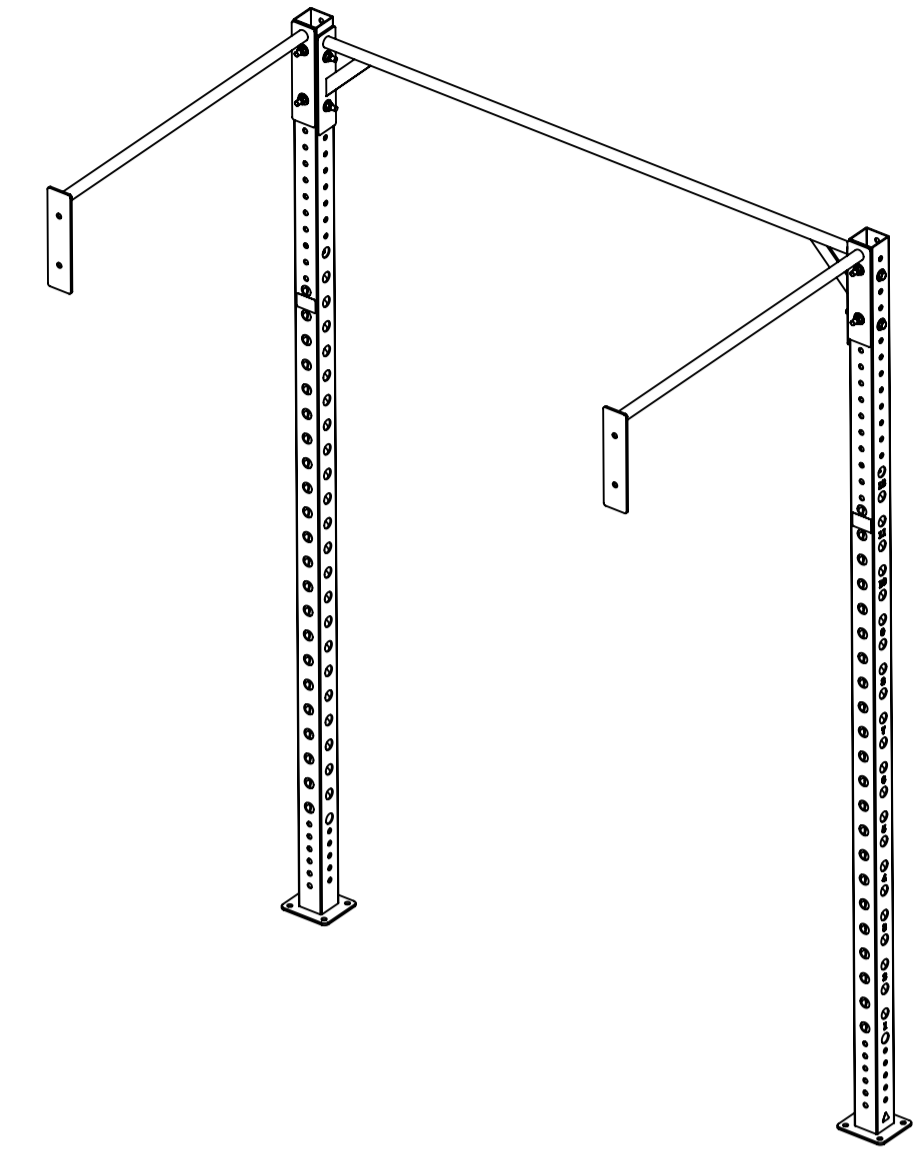

RECTANGULAR MODELS

XA-4-FS-8-04
XA;RIG FS 6' X 4' X 8'

XA-4-FS-04
XA;RIG FS 6' X 4' X 9'
(SHOWN EXPLODED)

SQUARE MODELS

XA-4SQ-FS-8-04
XA;RIG FS 4' X 4' X 8'

XA-4SQ-FS-04
XA;RIG FS 4' X 4' X 9'

XA-6-FS-8-04
XA;RIG FS 6' X 6' X 8'

XA-6-FS-04
XA;RIG FS 6' X 6' X 9'
(SHOWN EXPLODED)

MATRIX

DWG NO. XA-FS SERVICE -04 SERIES

DESCRIPTION: XA;RIG FREE STANDING EXT. (XULT RIGS)

DRAWN BY: LG DATE: 2020.JUN.30

UPDATED BY: DATE:

XR03S-04
XULT 9' UPRIGHT W/SERIAL# & MTG HW
(SHOWN EXPLODED)

XR03-04
XULT 9' UPRIGHT W/MTG HW

MATRIX

DWG NO. XR03-04 SERIES SERVICE		
DESCRIPTION: RIG;9FT UPRIGHT SERIES XULT (Racks / Rigs)		
DRAWN BY: LG	DATE: 2020.JUN.19	
UPDATED BY:	DATE:	