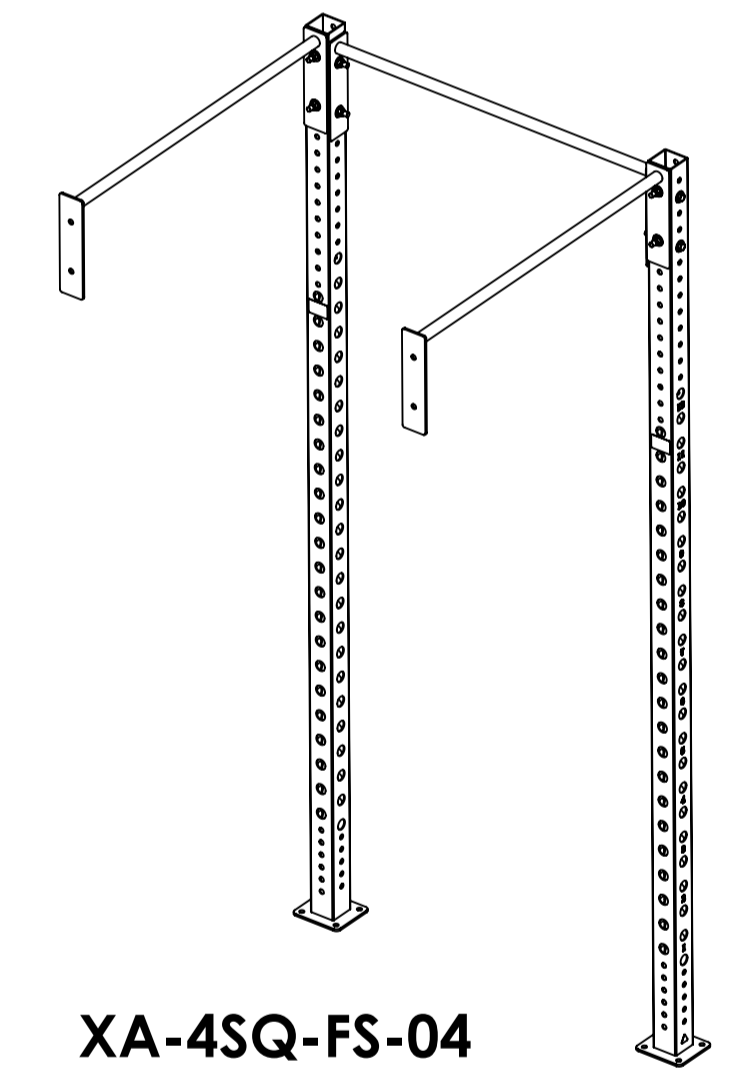

RECTANGULAR MODELS

XA-4-FS-8-04
XA;RIG FS 6' X 4' X 8'

XA-4-FS-04
XA;RIG FS 6' X 4' X 9'
(SHOWN EXPLODED)

SQUARE MODELS

XA-4SQ-FS-8-04
XA;RIG FS 4' X 4' X 8'

XA-4SQ-FS-04
XA;RIG FS 4' X 4' X 9'

XA-6-FS-8-04
XA;RIG FS 6' X 6' X 8'

XA-6-FS-04
XA;RIG FS 6' X 6' X 9'
(SHOWN EXPLODED)

MATRIX

DWG NO. XA-FS SERVICE -04 SERIES

DESCRIPTION: XA;RIG FREE STANDING EXT. (XULT RIGS)

DRAWN BY: LG DATE: 2020.JUN.30

UPDATED BY: DATE:

XR03S-04
XULT 9' UPRIGHT W/SERIAL# & MTG HW
(SHOWN EXPLODED)

XR03-04
XULT 9' UPRIGHT W/MTG HW

MATRIX

DWG NO. XR03-04 SERIES SERVICE		
DESCRIPTION: RIG;9FT UPRIGHT SERIES XULT (Racks / Rigs)		
DRAWN BY: LG	DATE: 2020.JUN.19	
UPDATED BY:	DATE:	