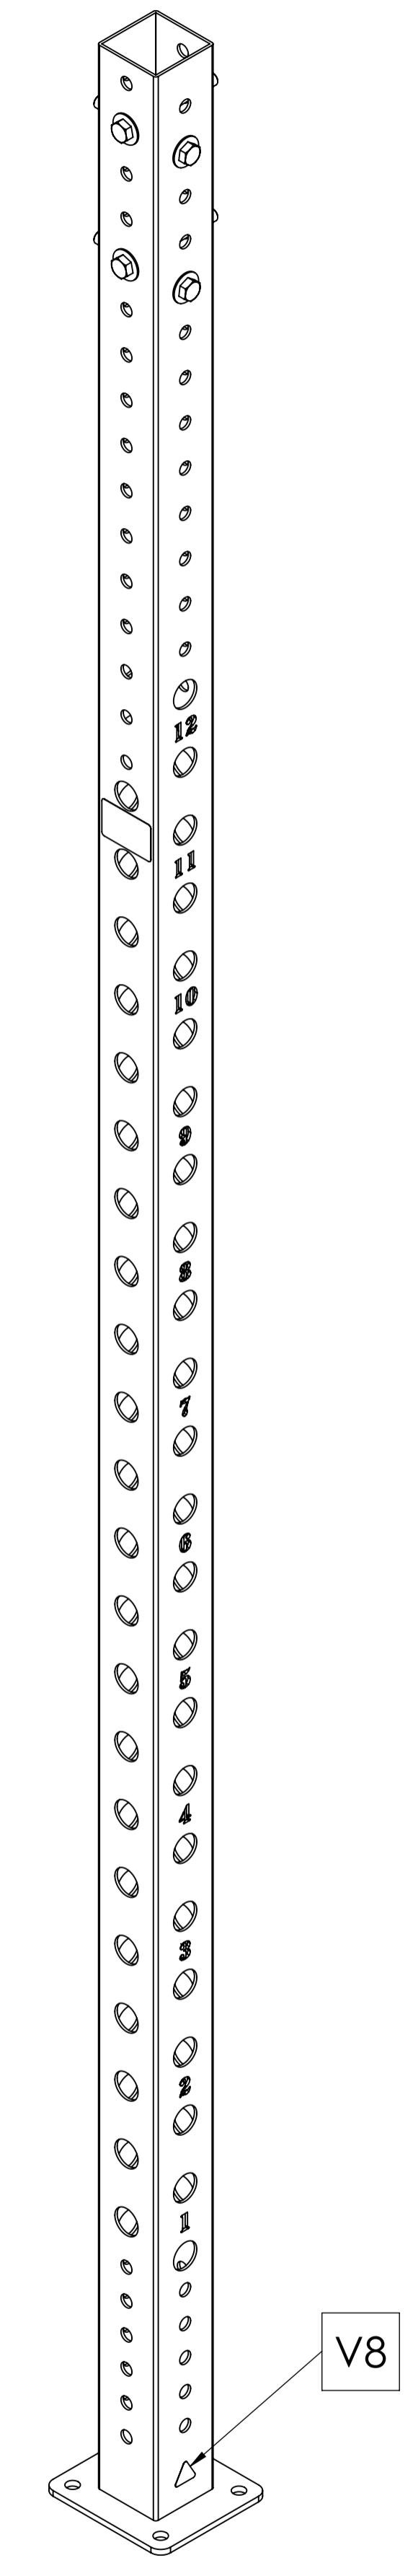

RECTANGULAR MODELS

XA-4-FS-8-04
XA;RIG FS 6' X 4' X 8'

XA-4-FS-04
XA;RIG FS 6' X 4' X 9'
(SHOWN EXPLODED)

SQUARE MODELS

XA-4SQ-FS-8-04
XA;RIG FS 4' X 4' X 8'

XA-4SQ-FS-04
XA;RIG FS 4' X 4' X 9'

XA-6-FS-8-04
XA;RIG FS 6' X 6' X 8'

XA-6-FS-04
XA;RIG FS 6' X 6' X 9'
(SHOWN EXPLODED)

MATRIX

DWG NO. XA-FS SERVICE -04 SERIES

DESCRIPTION: XA;RIG FREE STANDING EXT. (XULT RIGS)

DRAWN BY: LG DATE: 2020.JUN.30

UPDATED BY: DATE:

XR03S-04
XULT 9' UPRIGHT W/SERIAL# & MTG HW
(SHOWN EXPLODED)

XR03-04
XULT 9' UPRIGHT W/MTG HW

MATRIX

DWG NO. XR03-04 SERIES SERVICE		
DESCRIPTION: RIG;9FT UPRIGHT SERIES XULT (Racks / Rigs)		
DRAWN BY: LG	DATE: 2020.JUN.19	
UPDATED BY:	DATE:	