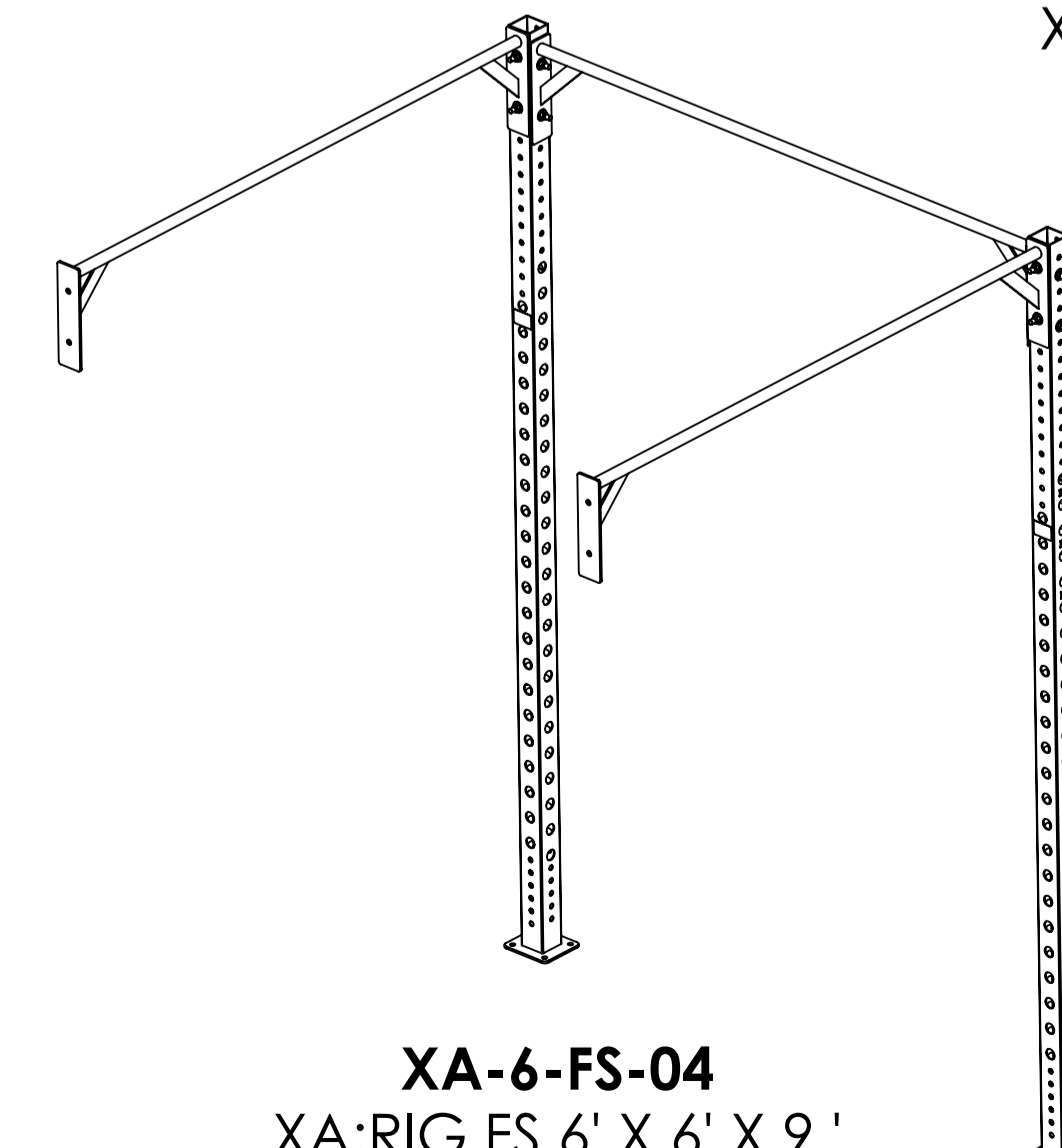

RECTANGULAR MODELS

XA-4-FS-8-04
XA;RIG FS 6' X 4' X 8'

XA-4-FS-04
XA;RIG FS 6' X 4' X 9'
(SHOWN EXPLODED)

SQUARE MODELS

XA-4SQ-FS-8-04
XA;RIG FS 4' X 4' X 8'

XA-4SQ-FS-04
XA;RIG FS 4' X 4' X 9'

XA-6-FS-8-04
XA;RIG FS 6' X 6' X 8'

XA-6-FS-04
XA;RIG FS 6' X 6' X 9'
(SHOWN EXPLODED)

MATRIX

DWG NO. XA-FS SERVICE -04 SERIES

DESCRIPTION: XA;RIG FREE STANDING EXT. (XULT RIGS)

DRAWN BY: LG DATE: 2020.JUN.30

UPDATED BY: DATE:

XR03S-04
XULT 9' UPRIGHT W/SERIAL# & MTG HW
(SHOWN EXPLODED)

XR03-04
XULT 9' UPRIGHT W/MTG HW

MATRIX

DWG NO. XR03-04 SERIES SERVICE		
DESCRIPTION: RIG;9FT UPRIGHT SERIES XULT (Racks / Rigs)		
DRAWN BY: LG	DATE: 2020.JUN.19	
UPDATED BY:	DATE:	