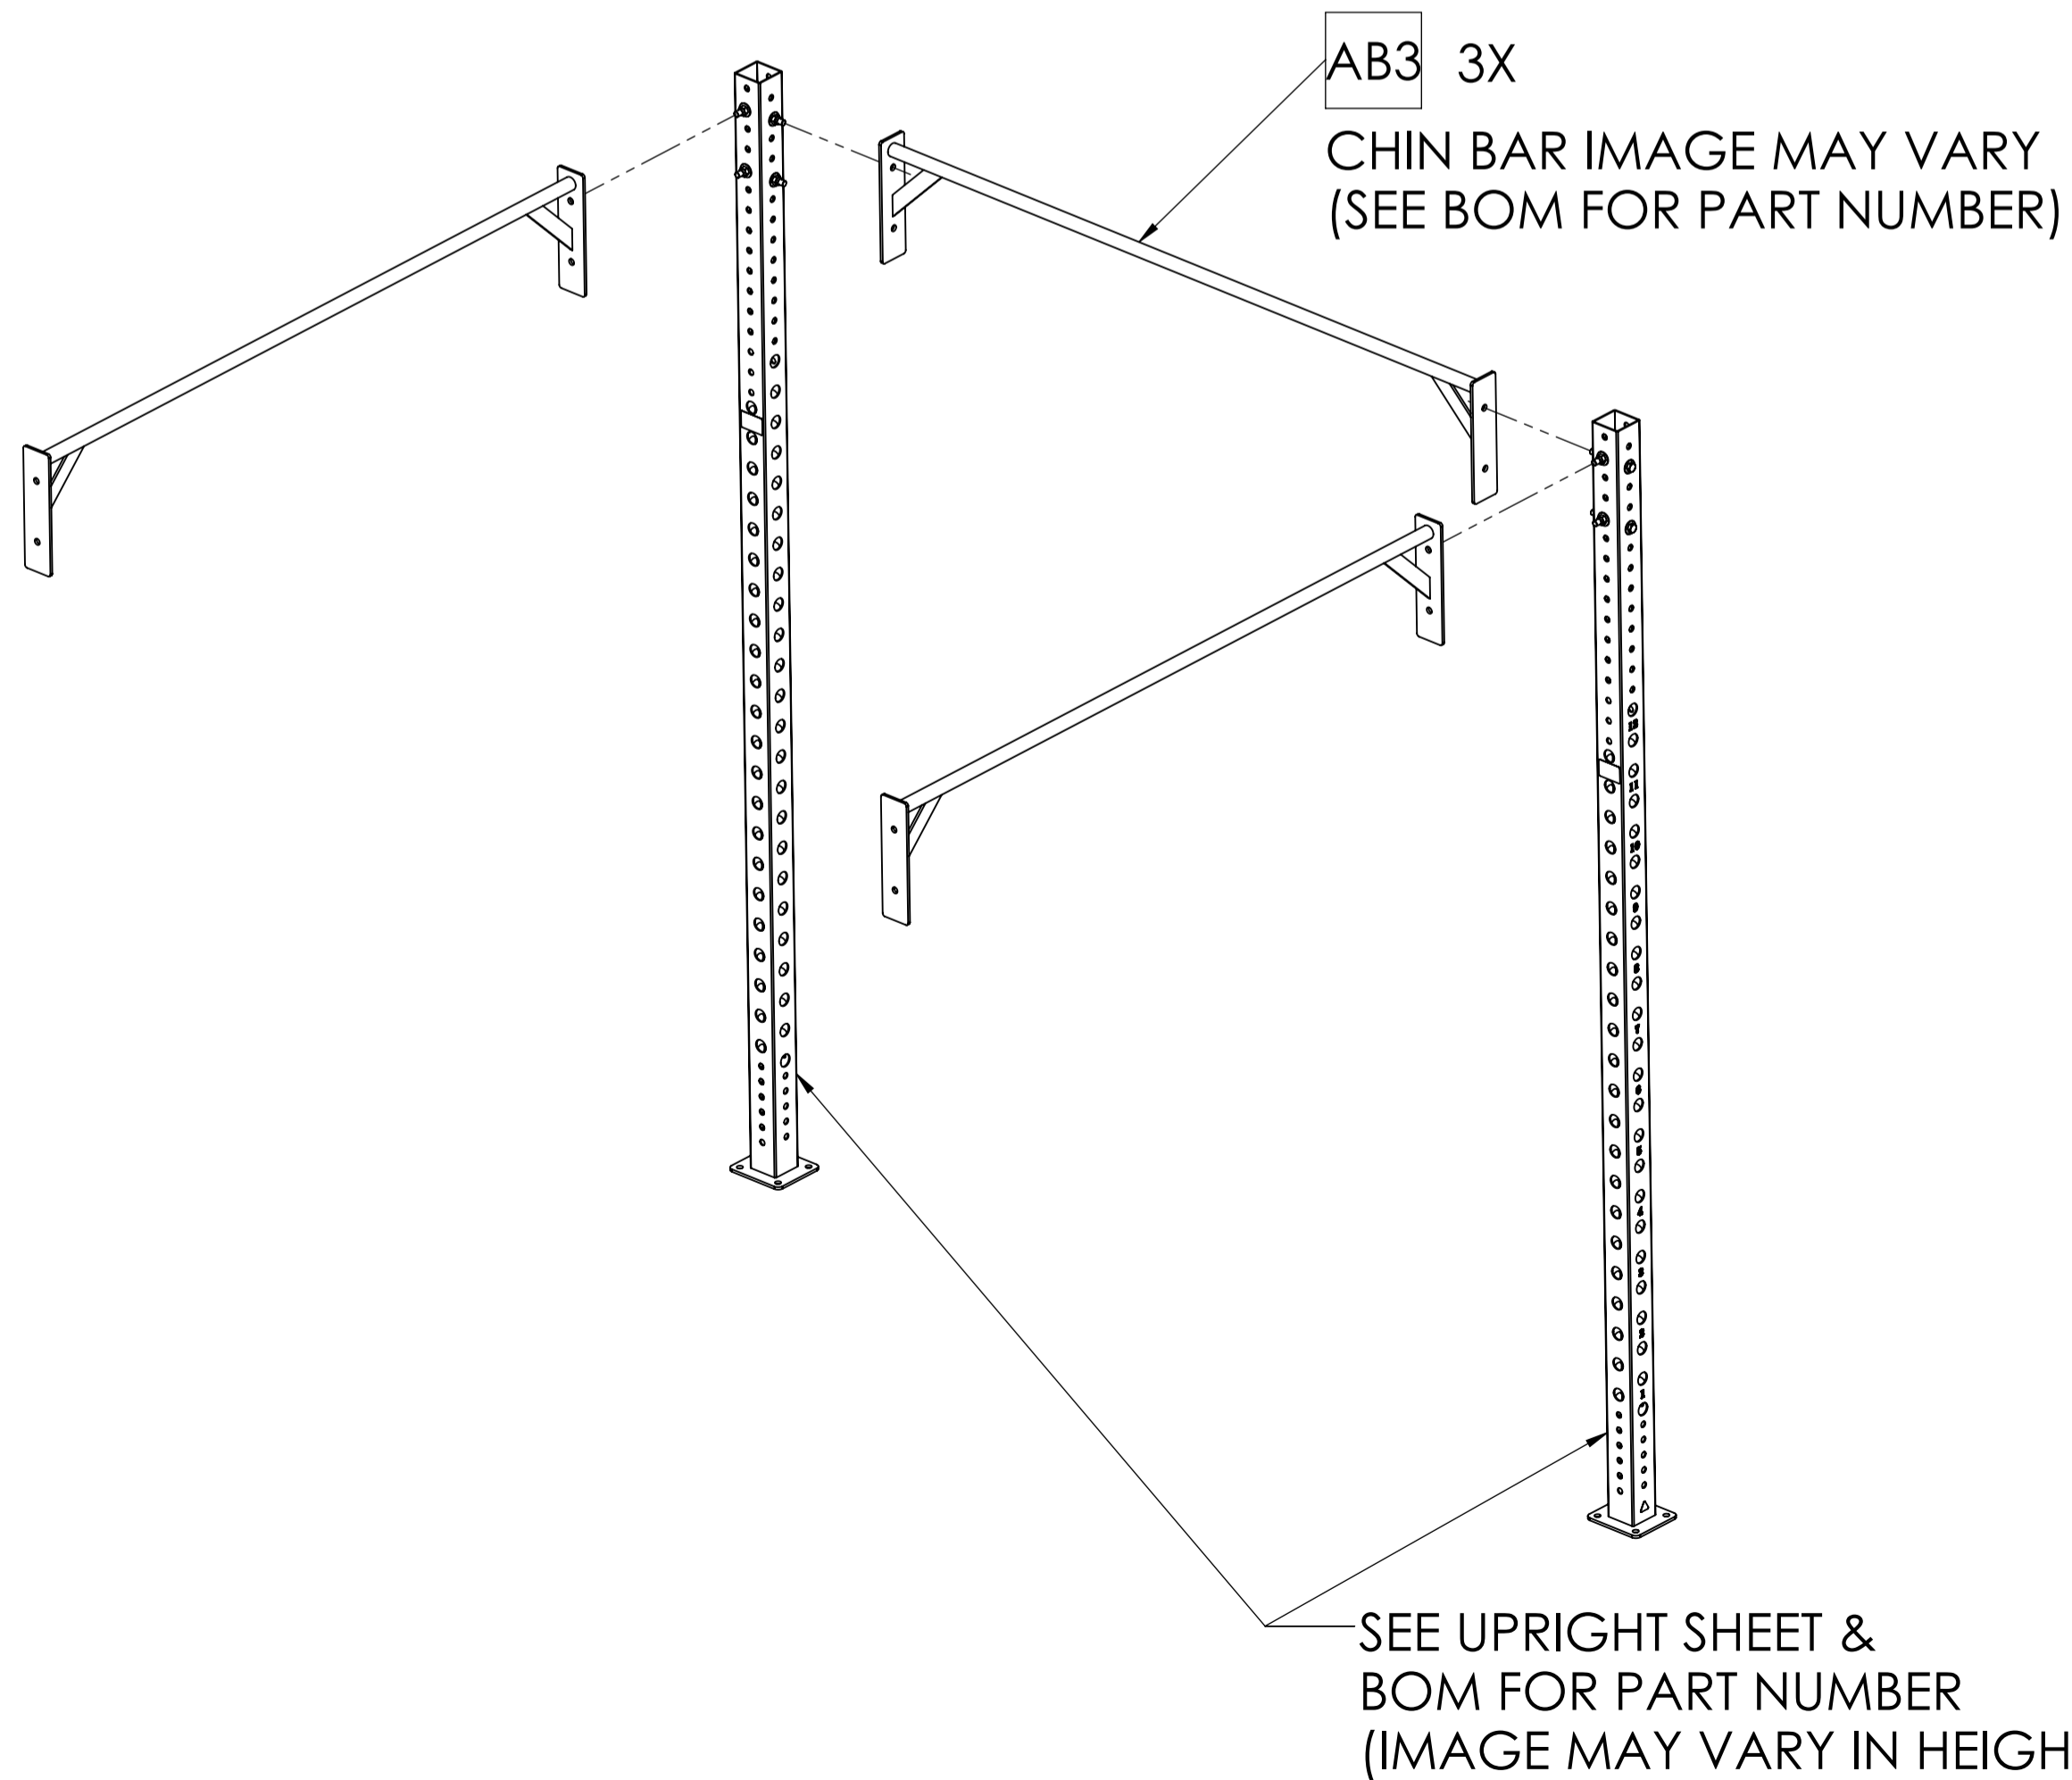

RECTANGULAR MODELS

XA-4-FS-8-04
XA;RIG FS 6' X 4' X 8'

XA-4-FS-04
XA;RIG FS 6' X 4' X 9'
(SHOWN EXPLODED)

SQUARE MODELS

XA-4SQ-FS-8-04
XA;RIG FS 4' X 4' X 8'

XA-4SQ-FS-04
XA;RIG FS 4' X 4' X 9'

XA-6-FS-8-04
XA;RIG FS 6' X 6' X 8'

XA-6-FS-04
XA;RIG FS 6' X 6' X 9'
(SHOWN EXPLODED)

MATRIX

DWG NO. XA-FS SERVICE -04 SERIES

DESCRIPTION: XA;RIG FREE STANDING EXT. (XULT RIGS)

DRAWN BY: LG DATE: 2020.JUN.30

UPDATED BY: DATE:

XR03S-04
XULT 9' UPRIGHT W/SERIAL# & MTG HW
(SHOWN EXPLODED)

XR03-04
XULT 9' UPRIGHT W/MTG HW

MATRIX

DWG NO. XR03-04 SERIES SERVICE		
DESCRIPTION: RIG;9FT UPRIGHT SERIES XULT (Racks / Rigs)		
DRAWN BY: LG	DATE: 2020.JUN.19	
UPDATED BY:	DATE:	