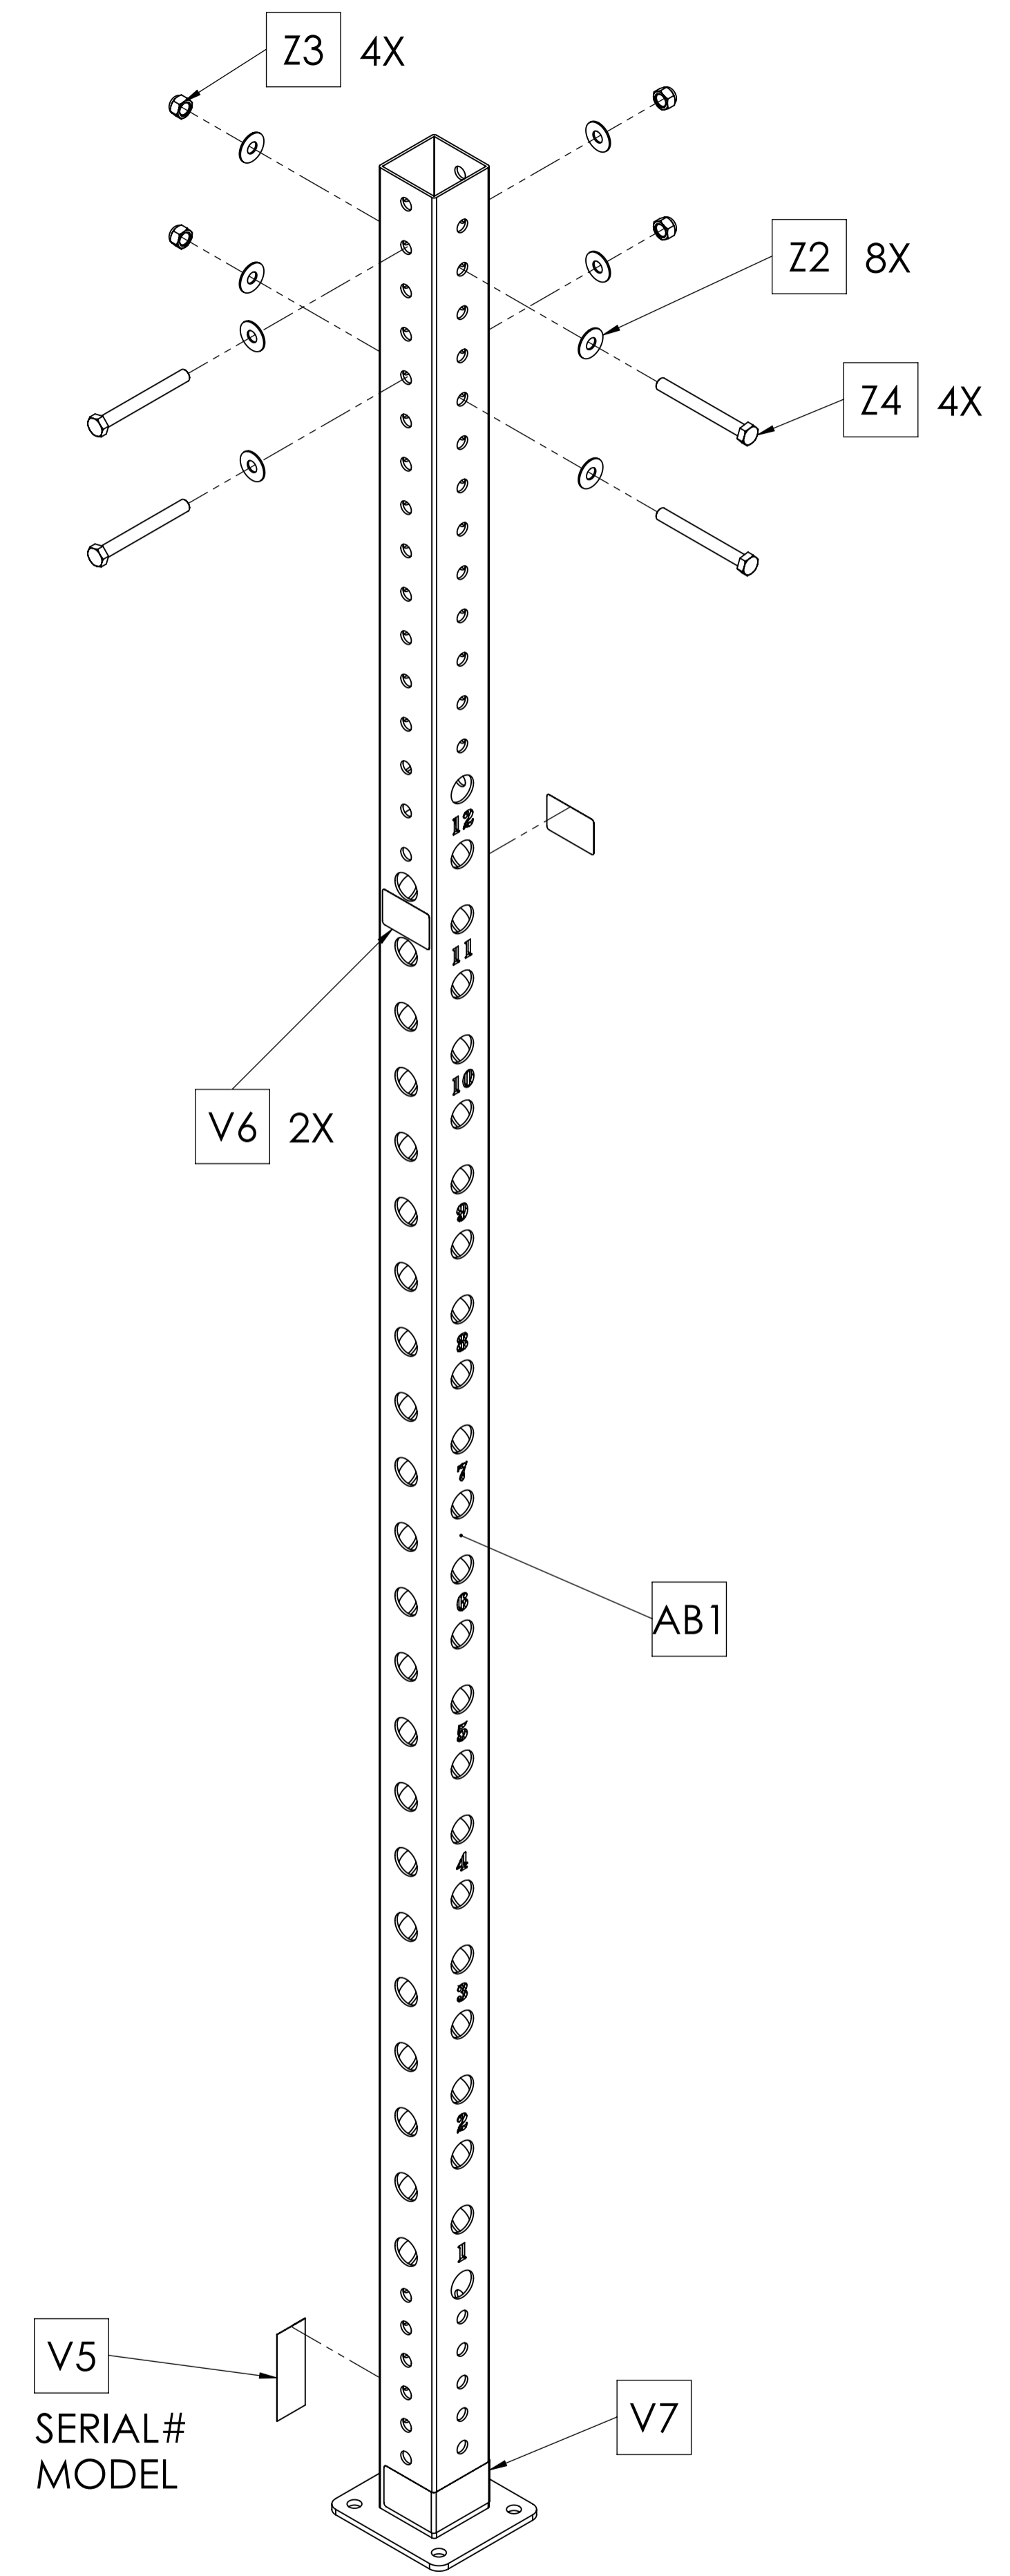

RECTANGULAR MODELS

XA-4-FS-8-04
XA;RIG FS 6' X 4' X 8'

XA-4-FS-04
XA;RIG FS 6' X 4' X 9'
(SHOWN EXPLODED)

SQUARE MODELS

XA-4SQ-FS-8-04
XA;RIG FS 4' X 4' X 8'

XA-4SQ-FS-04
XA;RIG FS 4' X 4' X 9'

XA-6-FS-8-04
XA;RIG FS 6' X 6' X 8'

XA-6-FS-04
XA;RIG FS 6' X 6' X 9'
(SHOWN EXPLODED)

MATRIX

DWG NO. XA-FS SERVICE -04 SERIES

DESCRIPTION: XA;RIG FREE STANDING EXT. (XULT RIGS)

DRAWN BY: LG DATE: 2020.JUN.30

UPDATED BY: DATE:

XR03S-04
XULT 9' UPRIGHT W/SERIAL# & MTG HW
(SHOWN EXPLODED)

XR03-04
XULT 9' UPRIGHT W/MTG HW

MATRIX

DWG NO. XR03-04 SERIES SERVICE		
DESCRIPTION: RIG;9FT UPRIGHT SERIES XULT (Racks / Rigs)		
DRAWN BY: LG	DATE: 2020.JUN.19	
UPDATED BY:	DATE:	