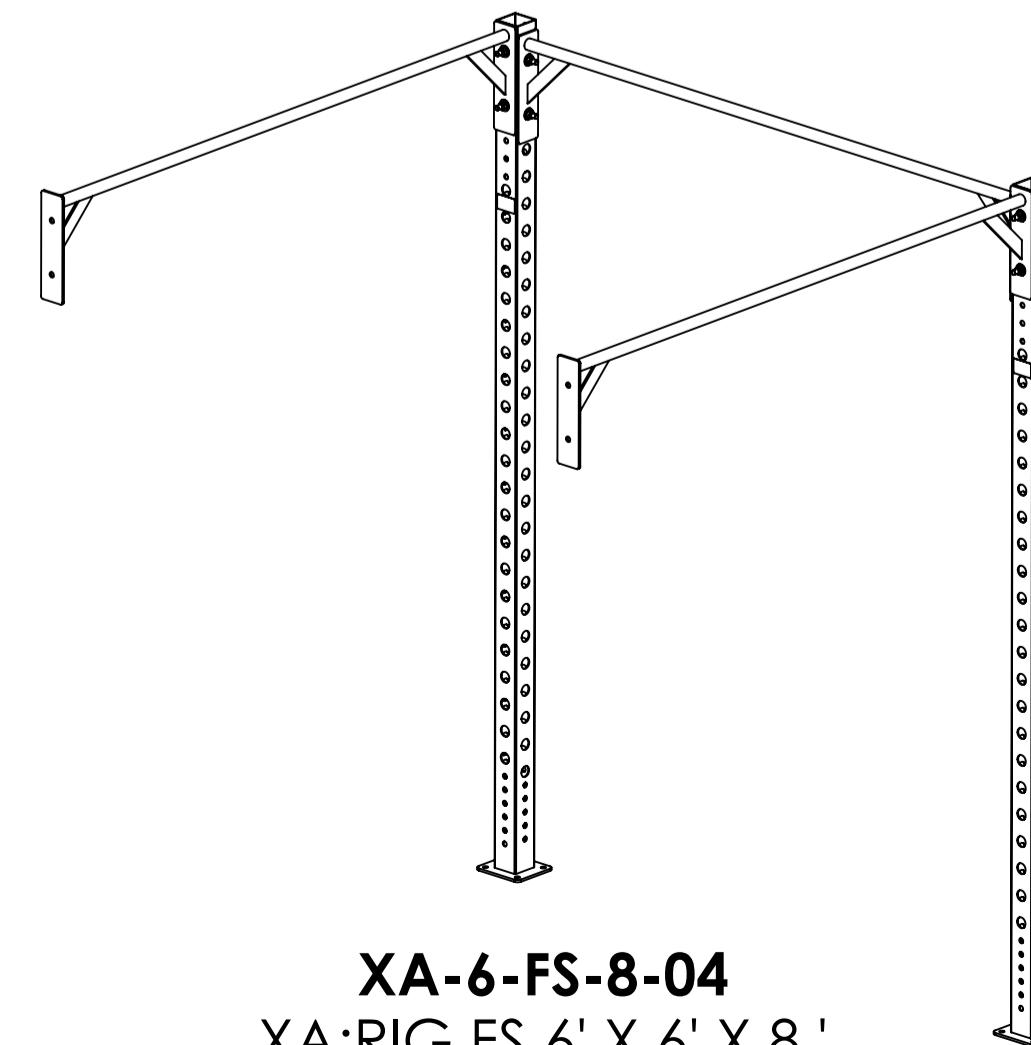

RECTANGULAR MODELS

XA-4-FS-8-04
XA;RIG FS 6' X 4' X 8'

XA-4-FS-04
XA;RIG FS 6' X 4' X 9'
(SHOWN EXPLODED)

SQUARE MODELS

XA-4SQ-FS-8-04
XA;RIG FS 4' X 4' X 8'

XA-4SQ-FS-04
XA;RIG FS 4' X 4' X 9'

XA-6-FS-8-04
XA;RIG FS 6' X 6' X 8'

XA-6-FS-04
XA;RIG FS 6' X 6' X 9'
(SHOWN EXPLODED)

MATRIX

DWG NO. XA-FS SERVICE -04 SERIES

DESCRIPTION: XA;RIG FREE STANDING EXT. (XULT RIGS)

DRAWN BY: LG DATE: 2020.JUN.30

UPDATED BY: DATE:

XR03S-04
XULT 9' UPRIGHT W/SERIAL# & MTG HW
(SHOWN EXPLODED)

XR03-04
XULT 9' UPRIGHT W/MTG HW

MATRIX

DWG NO. XR03-04 SERIES SERVICE		
DESCRIPTION: RIG;9FT UPRIGHT SERIES XULT (Racks / Rigs)		
DRAWN BY: LG	DATE: 2020.JUN.19	
UPDATED BY:	DATE:	