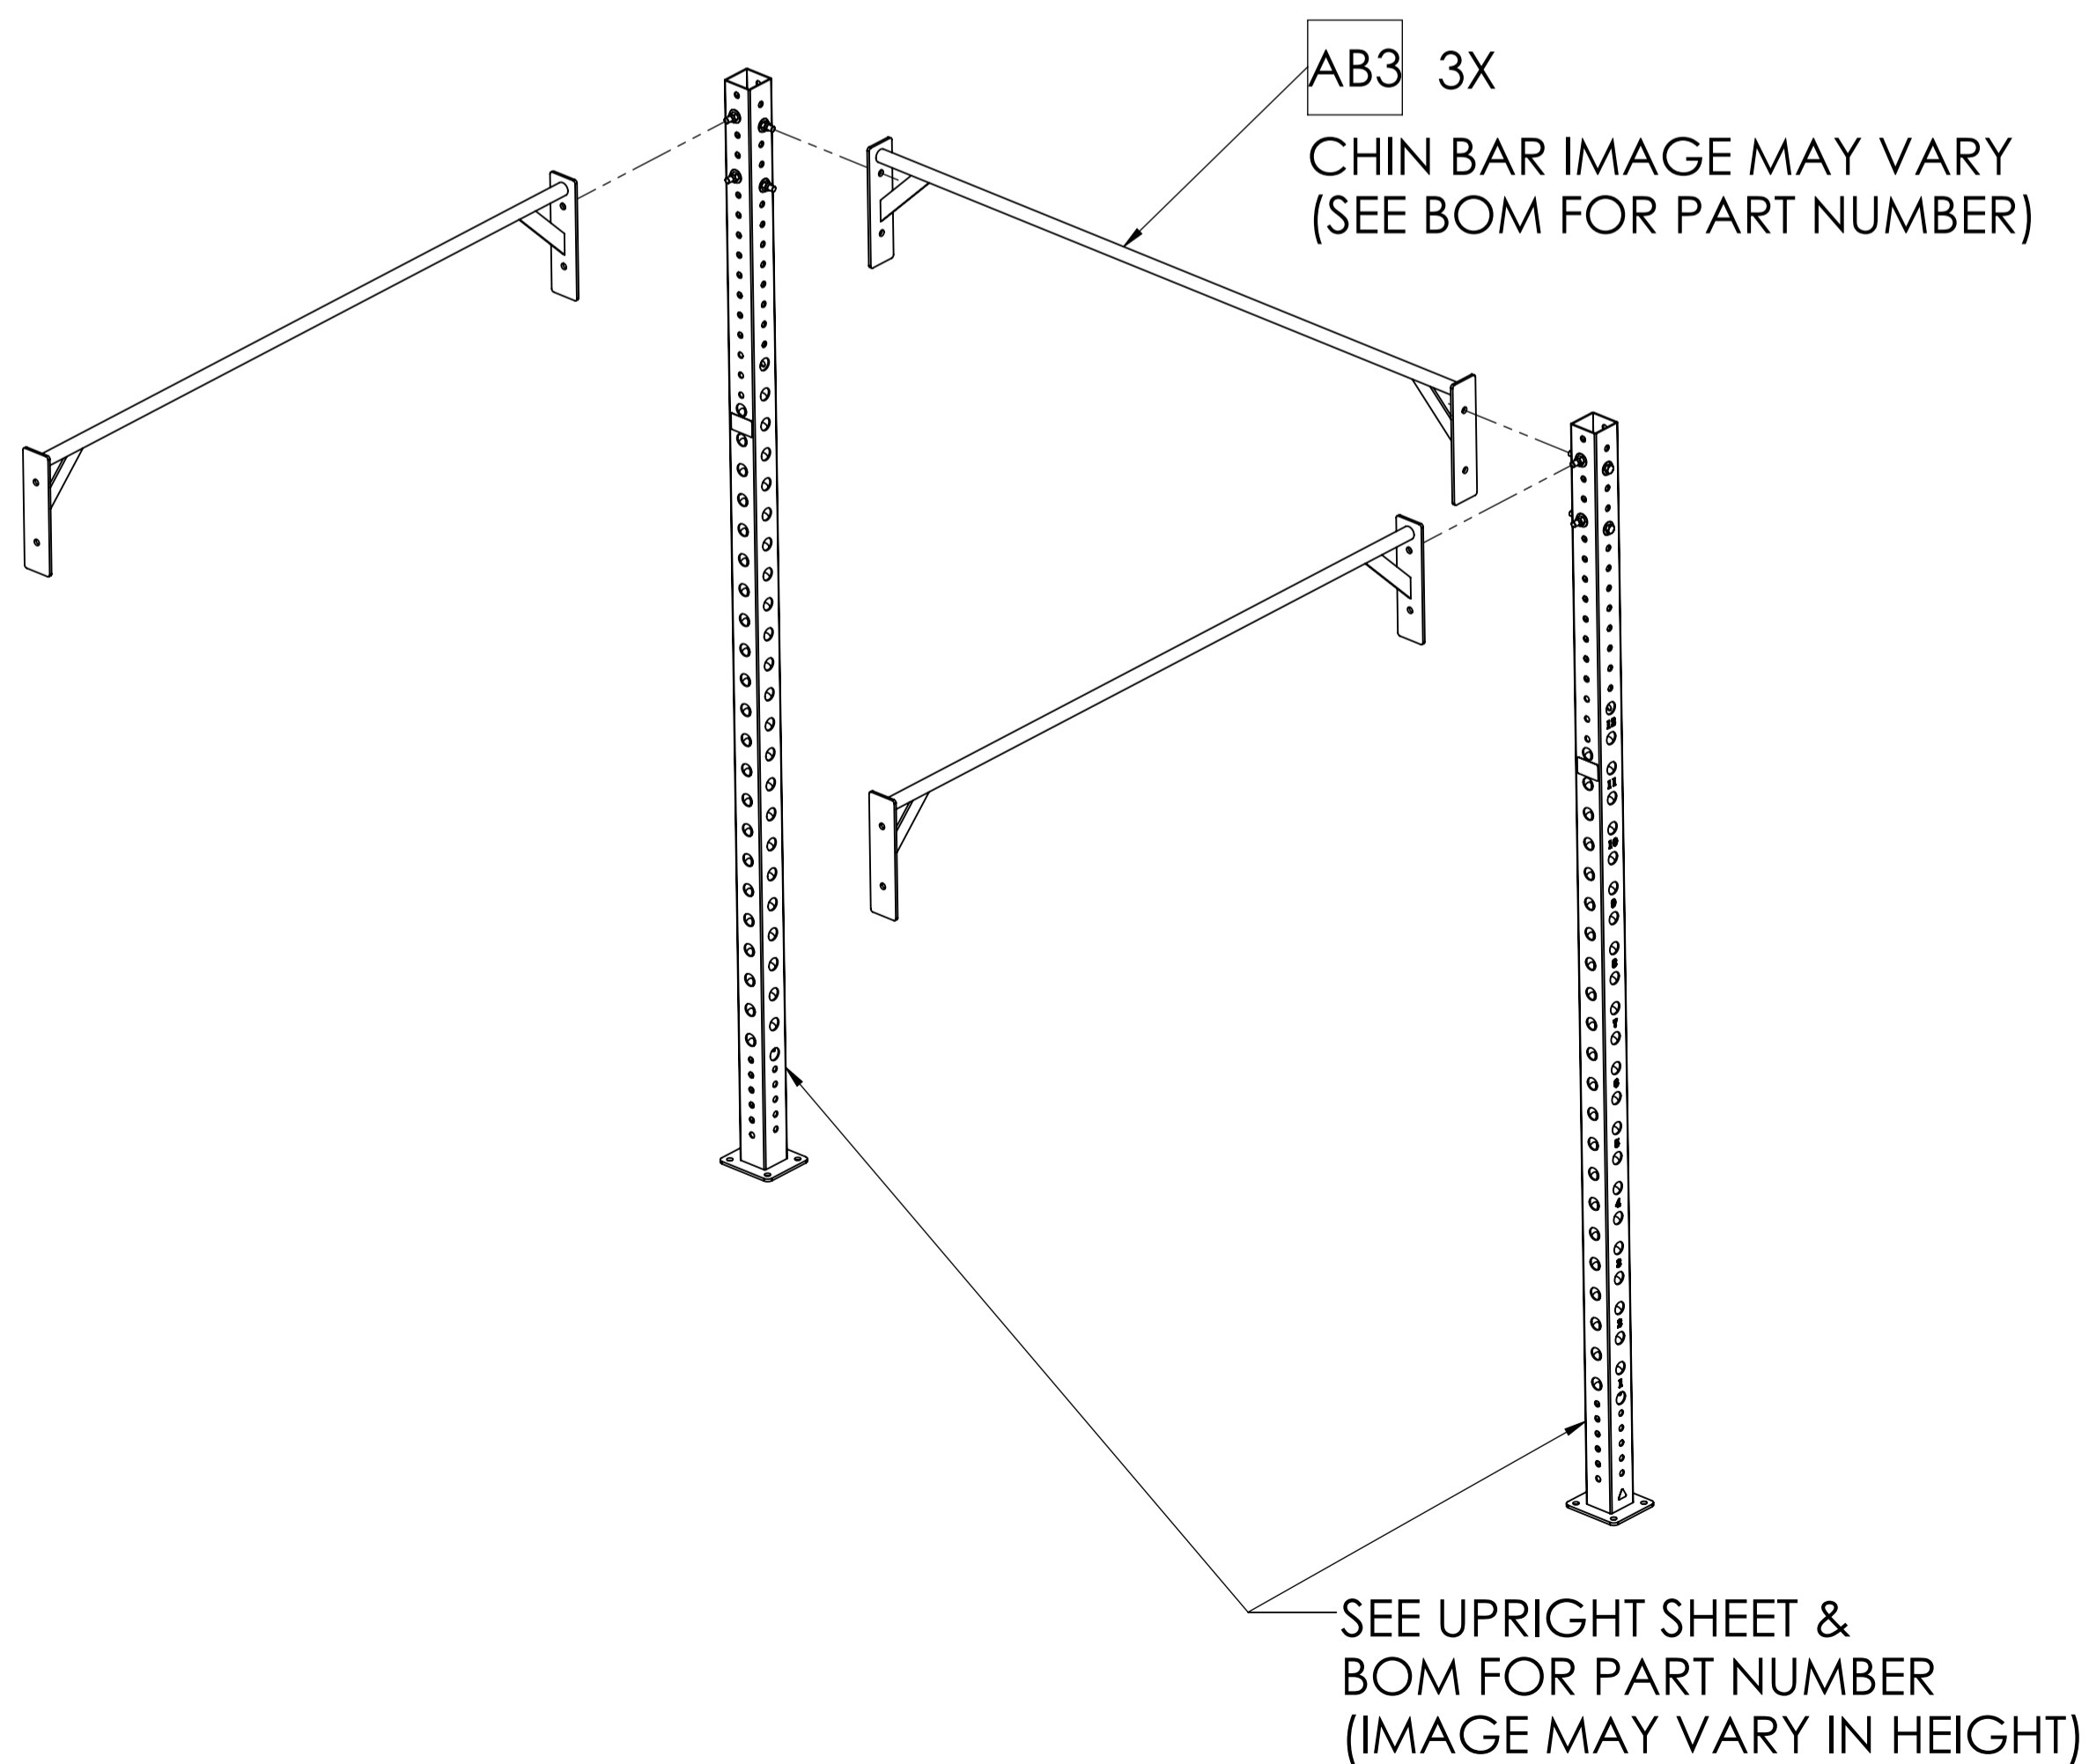

**RECTANGULAR MODELS**

**XA-4-FS-8-04**  
XA;RIG FS 6' X 4' X 8'

**XA-4-FS-04**  
XA;RIG FS 6' X 4' X 9'  
**(SHOWN EXPLODED)**

**SQUARE MODELS**

**XA-4SQ-FS-8-04**  
XA;RIG FS 4' X 4' X 8'

**XA-4SQ-FS-04**  
XA;RIG FS 4' X 4' X 9'

**XA-6-FS-8-04**  
XA;RIG FS 6' X 6' X 8'

**XA-6-FS-04**  
XA;RIG FS 6' X 6' X 9'  
**(SHOWN EXPLODED)**

**MATRIX**

DWG NO.		XA-FS SERVICE -04 SERIES	
DESCRIPTION:		<b>XA;RIG FREE STANDING EXT.</b> (XULT RIGS)	
DRAWN BY:	LG	DATE:	2020.JUN.30
UPDATED BY:		DATE:	

**MATRIX**

DWG NO.		XR10-04 SERIES SERVICE	
DESCRIPTION:		RIG;8FT UPRIGHT SERIES XULT (Racks / Rigs)	
DRAWN BY:	LG	DATE:	2020.JUN.16
UPDATED BY:		DATE:	