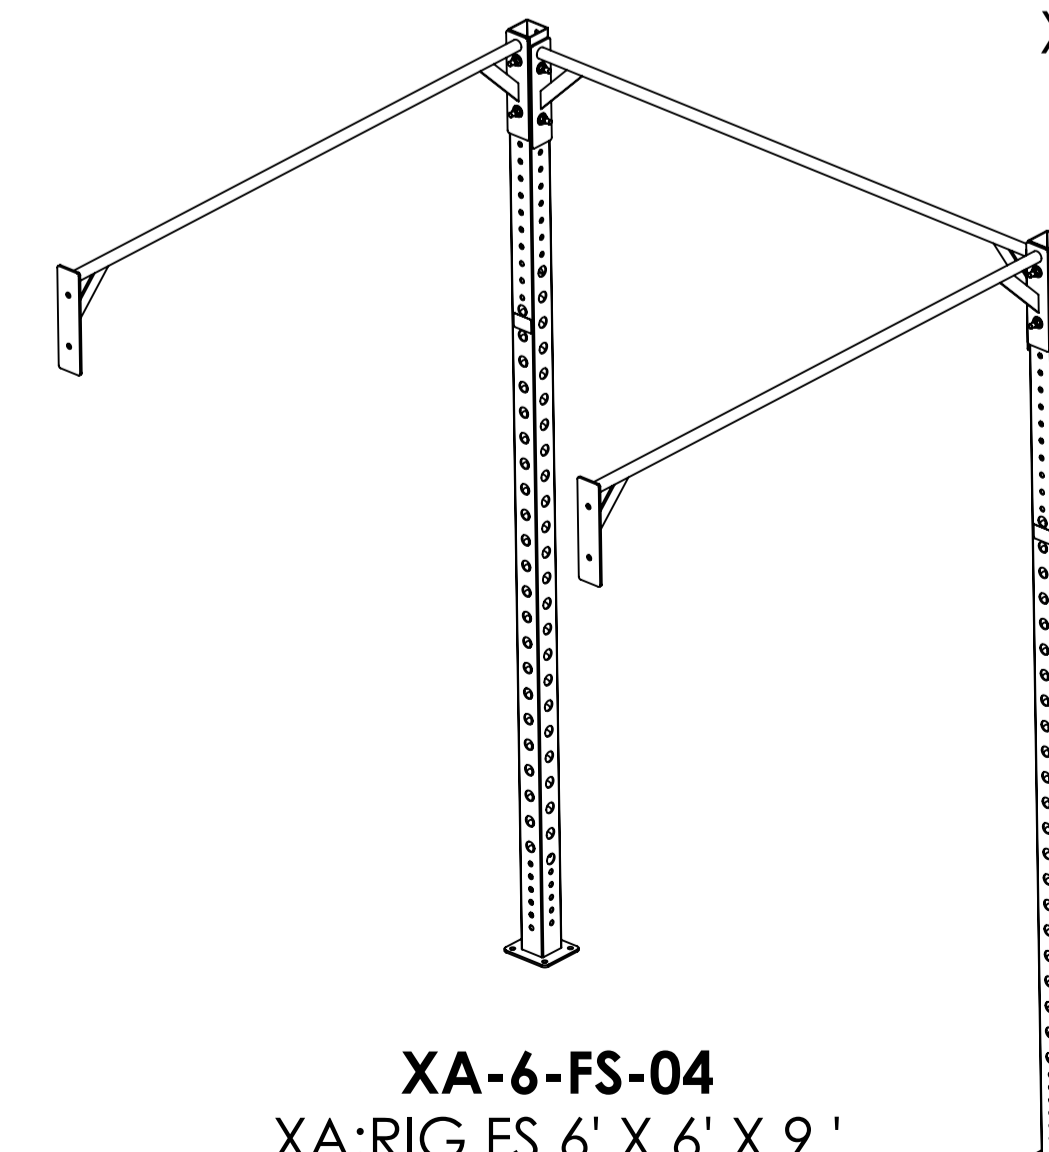

**RECTANGULAR MODELS**

**XA-4-FS-8-04**  
XA;RIG FS 6' X 4' X 8'

**XA-4-FS-04**  
XA;RIG FS 6' X 4' X 9'  
**(SHOWN EXPLODED)**

**SQUARE MODELS**

**XA-4SQ-FS-8-04**  
XA;RIG FS 4' X 4' X 8'

**XA-4SQ-FS-04**  
XA;RIG FS 4' X 4' X 9'

**XA-6-FS-8-04**  
XA;RIG FS 6' X 6' X 8'

**XA-6-FS-04**  
XA;RIG FS 6' X 6' X 9'  
**(SHOWN EXPLODED)**

**MATRIX**

DWG NO.		XA-FS SERVICE -04 SERIES	
DESCRIPTION:		<b>XA;RIG FREE STANDING EXT.</b> (XULT RIGS)	
DRAWN BY:	LG	DATE:	2020.JUN.30
UPDATED BY:		DATE:	

**MATRIX**

DWG NO.		XR10-04 SERIES SERVICE	
DESCRIPTION:		RIG;8FT UPRIGHT SERIES XULT (Racks / Rigs)	
DRAWN BY:	LG	DATE:	2020.JUN.16
UPDATED BY:		DATE:	