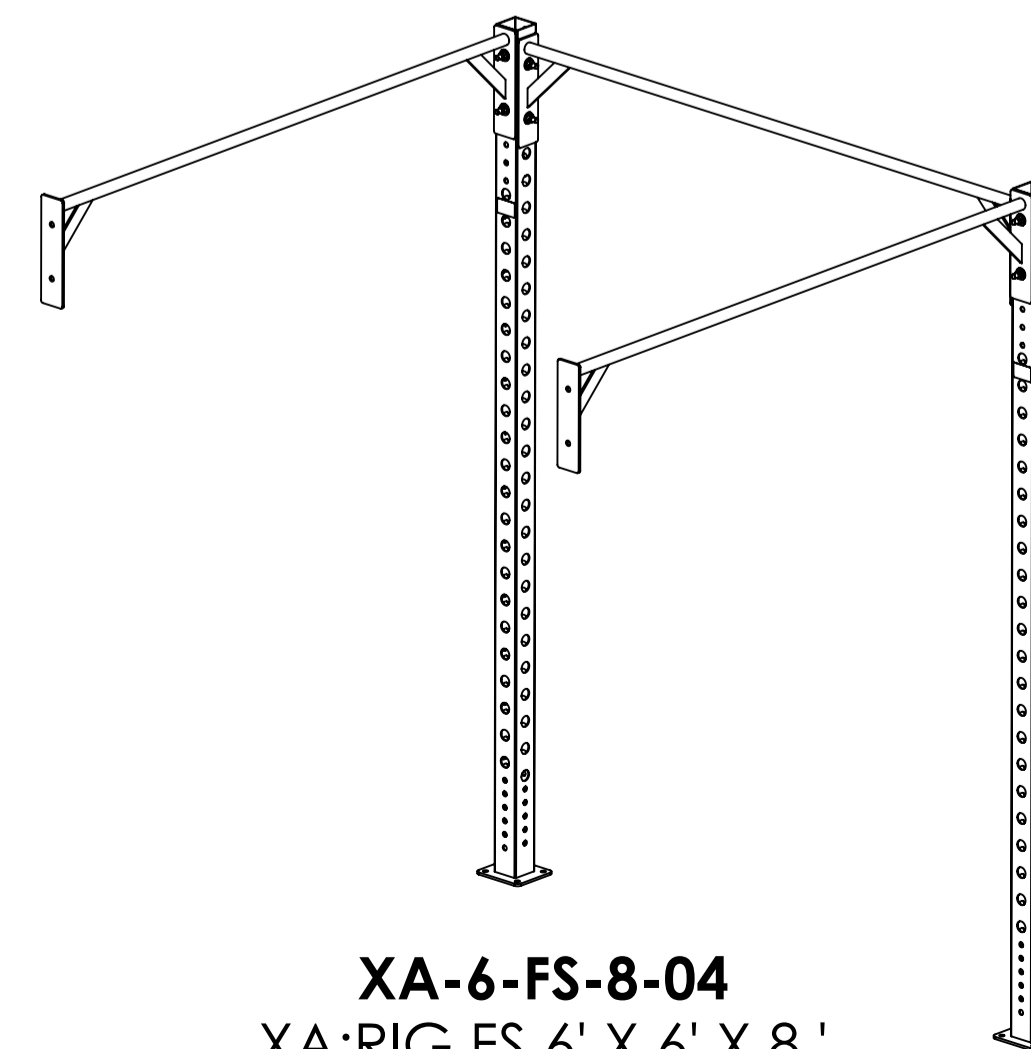

**RECTANGULAR MODELS**

**XA-4-FS-8-04**  
XA;RIG FS 6' X 4' X 8'

**XA-4-FS-04**  
XA;RIG FS 6' X 4' X 9'  
**(SHOWN EXPLODED)**

**SQUARE MODELS**

**XA-4SQ-FS-8-04**  
XA;RIG FS 4' X 4' X 8'

**XA-4SQ-FS-04**  
XA;RIG FS 4' X 4' X 9'

**XA-6-FS-8-04**  
XA;RIG FS 6' X 6' X 8'

**XA-6-FS-04**  
XA;RIG FS 6' X 6' X 9'  
**(SHOWN EXPLODED)**

**MATRIX**

DWG NO.		XA-FS SERVICE -04 SERIES	
DESCRIPTION:		<b>XA;RIG FREE STANDING EXT.</b> (XULT RIGS)	
DRAWN BY:	LG	DATE:	2020.JUN.30
UPDATED BY:		DATE:	

**MATRIX**

DWG NO.		XR10-04 SERIES SERVICE	
DESCRIPTION:		RIG;8FT UPRIGHT SERIES XULT (Racks / Rigs)	
DRAWN BY:	LG	DATE:	2020.JUN.16
UPDATED BY:		DATE:	