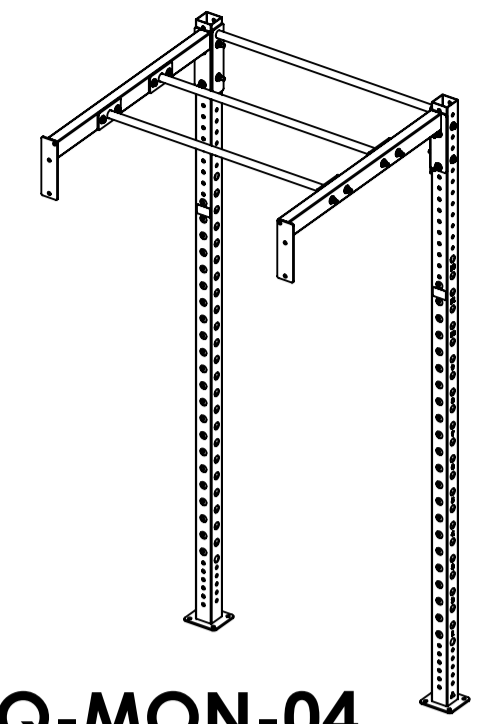

**4' LONG MODELS**

**6' LONG MODELS**

**XA-4SQ-MON-8-04**  
4' X 4' X 8'

**XA-4SQ-MON-04**  
4' X 4' X 9'

**XA-4-MON-8-04**  
4' X 6' X 8'  
(SHOWN EXPLODED)

**XA-4-MON-04**  
4' X 6' X 9'

**XA-6-MONB-8-04**  
6' X 4' X 8'

**XA-6-MONB-04**  
6' X 4' X 9'

**XA-6-MON-8-04**  
6' X 6' X 8'  
(SHOWN EXPLODED)

**XA-6-MON-04**  
6' X 6' X 9'

**MATRIX**

DWG NO. XA-MON SERVICE -04 SERIES

DESCRIPTION: XA;RIG MONKEY EXTENSION  
XULT (Racks / Rigs)

DRAWN BY: LG DATE: 2020.JUL.14

UPDATED BY: DATE:

**MATRIX**

DWG NO.		
XR10-04 SERIES SERVICE		
DESCRIPTION:		
RIG;8FT UPRIGHT SERIES		
XULT (Racks / Rigs)		
DRAWN BY:	LG	DATE: 2020.JUN.16
UPDATED BY:		DATE:

XR36-02 4' CHIN (MONKEY) BAR  
W/MOUNTING HARDWARE

XR07-02 6' CHIN (MONKEY) BAR  
W/MOUNTING HARDWARE  
**(SHOWN EXPLODED)**

AB1 IMAGE WILL VARY  
(SEE BOM FOR PART NUMBER)

**MATRIX**

DWG NO.			
XR07-02 & XR36-02 SERVICE			
DESCRIPTION: XULT; RIG 6' & 4' CHIN (MONKEY) BAR W/HW (XULT RIGS)			
DRAWN BY:	LMB	DATE:	2019.MAR.14
UPDATED BY:	LMB	DATE:	2019.APR.03