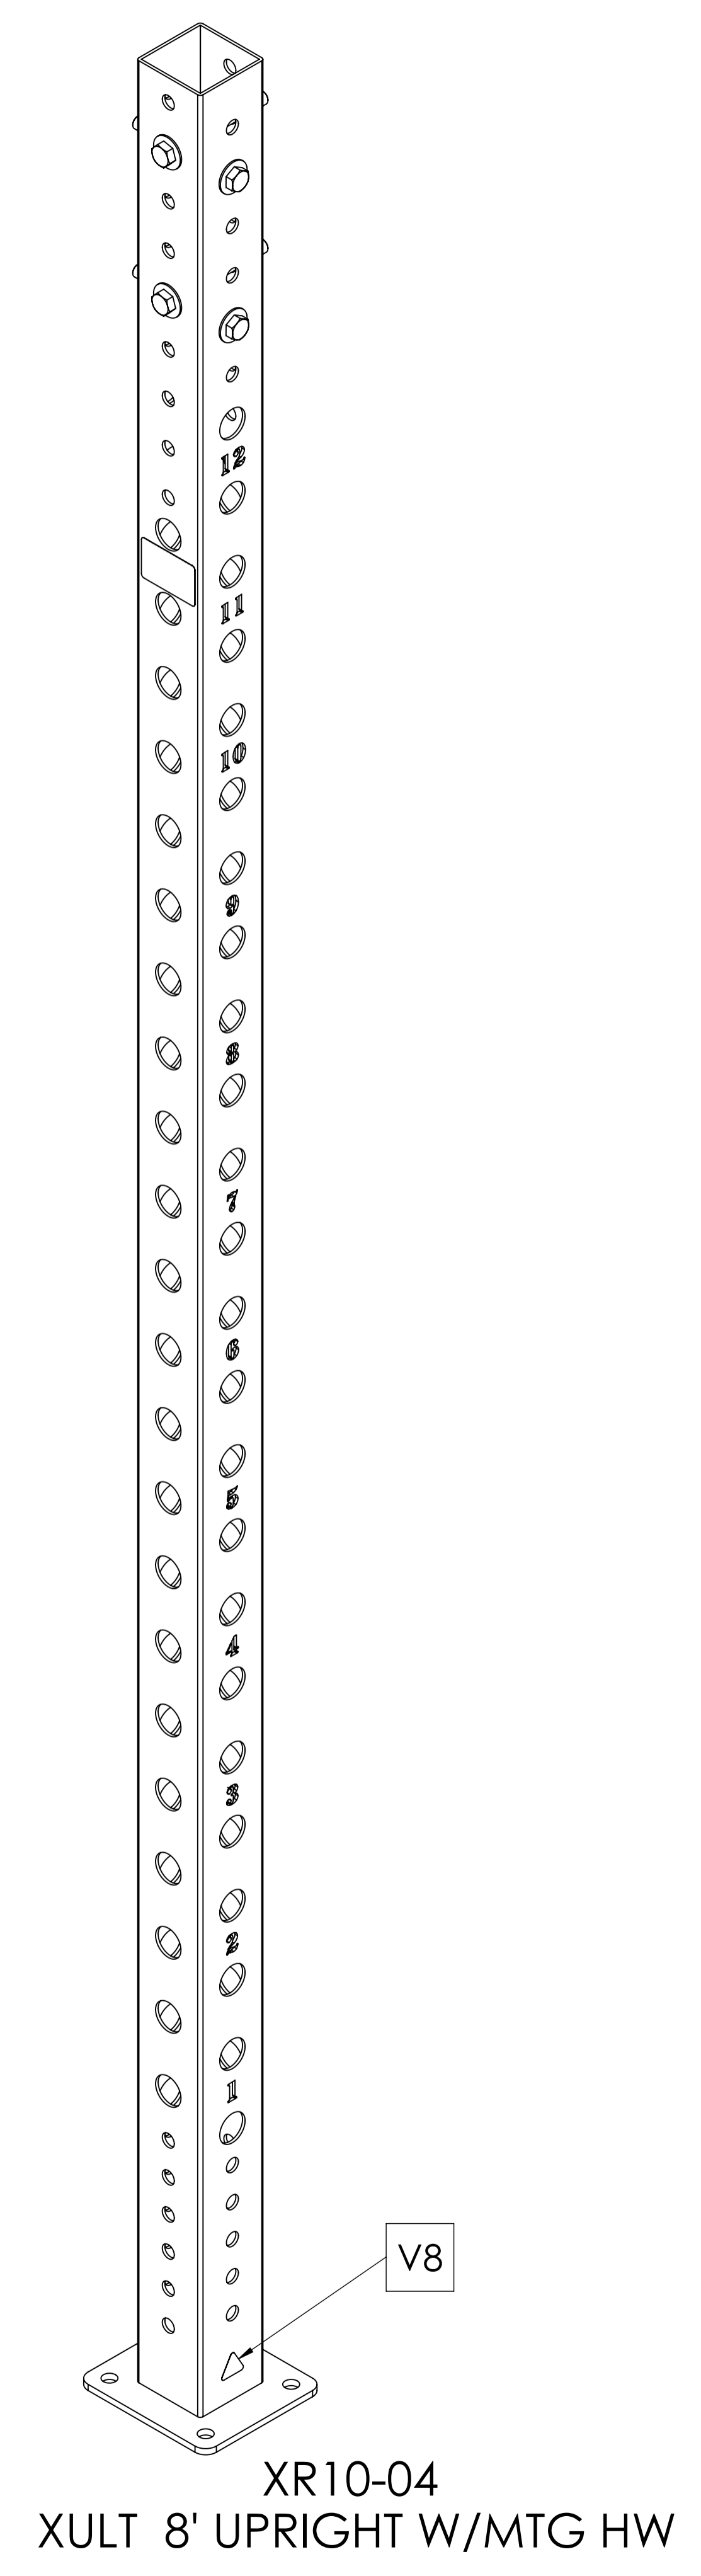

**4' LONG MODELS**

**6' LONG MODELS**

**XA-4SQ-MON-8-04**  
4' X 4' X 8'

**XA-4SQ-MON-04**  
4' X 4' X 9'

**XA-4-MON-8-04**  
4' X 6' X 8'  
(SHOWN EXPLODED)

**XA-4-MON-04**  
4' X 6' X 9'

**XA-6-MONB-8-04**  
6' X 4' X 8'

**XA-6-MONB-04**  
6' X 4' X 9'

**XA-6-MON-8-04**  
6' X 6' X 8'  
(SHOWN EXPLODED)

**XA-6-MON-04**  
6' X 6' X 9'

**MATRIX**

DWG NO. XA-MON SERVICE -04 SERIES

DESCRIPTION: XA;RIG MONKEY EXTENSION  
XULT (Racks / Rigs)

DRAWN BY: LG DATE: 2020.JUL.14

UPDATED BY: DATE:

**MATRIX**

DWG NO.		
XR10-04 SERIES SERVICE		
DESCRIPTION:		
RIG;8FT UPRIGHT SERIES		
XULT (Racks / Rigs)		
DRAWN BY:	LG	DATE: 2020.JUN.16
UPDATED BY:		DATE: