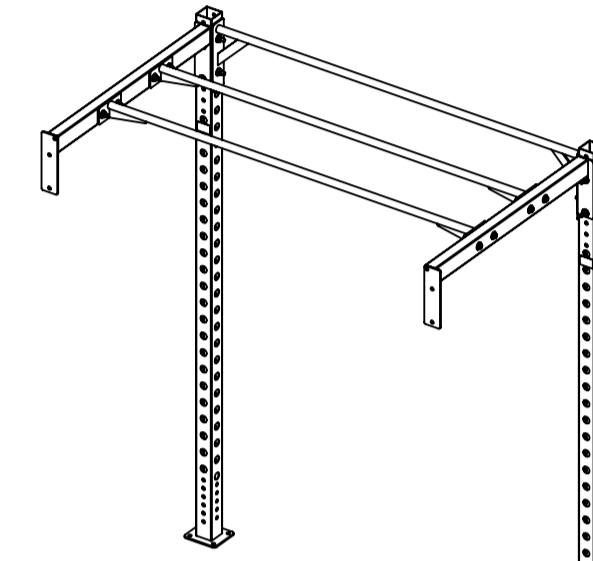

**4' LONG MODELS**

**6' LONG MODELS**

**XA-4SQ-MON-8-04**  
4' X 4' X 8'

**XA-4SQ-MON-04**  
4' X 4' X 9'

**XA-4-MON-8-04**  
4' X 6' X 8'  
(SHOWN EXPLODED)

**XA-4-MON-04**  
4' X 6' X 9'

**XA-6-MONB-8-04**  
6' X 4' X 8'

**XA-6-MONB-04**  
6' X 4' X 9'

**XA-6-MON-8-04**  
6' X 6' X 8'  
(SHOWN EXPLODED)

**XA-6-MON-04**  
6' X 6' X 9'

**MATRIX**

DWG NO. XA-MON SERVICE -04 SERIES

DESCRIPTION: XA;RIG MONKEY EXTENSION  
XULT (Racks / Rigs)

DRAWN BY: LG DATE: 2020.JUL.14

UPDATED BY: DATE:

**MATRIX**

DWG NO.		
XR10-04 SERIES SERVICE		
DESCRIPTION:		
RIG;8FT UPRIGHT SERIES		
XULT (Racks / Rigs)		
DRAWN BY:	LG	DATE: 2020.JUN.16
UPDATED BY:		DATE:

XR36-02 4' CHIN (MONKEY) BAR  
W/MOUNTING HARDWARE

XR07-02 6' CHIN (MONKEY) BAR  
W/MOUNTING HARDWARE  
**(SHOWN EXPLODED)**

AB1 IMAGE WILL VARY  
(SEE BOM FOR PART NUMBER)

**MATRIX**

DWG NO.			
XR07-02 & XR36-02 SERVICE			
DESCRIPTION: XULT; RIG 6' & 4' CHIN (MONKEY) BAR W/HW (XULT RIGS)			
DRAWN BY:	LMB	DATE:	2019.MAR.14
UPDATED BY:	LMB	DATE:	2019.APR.03