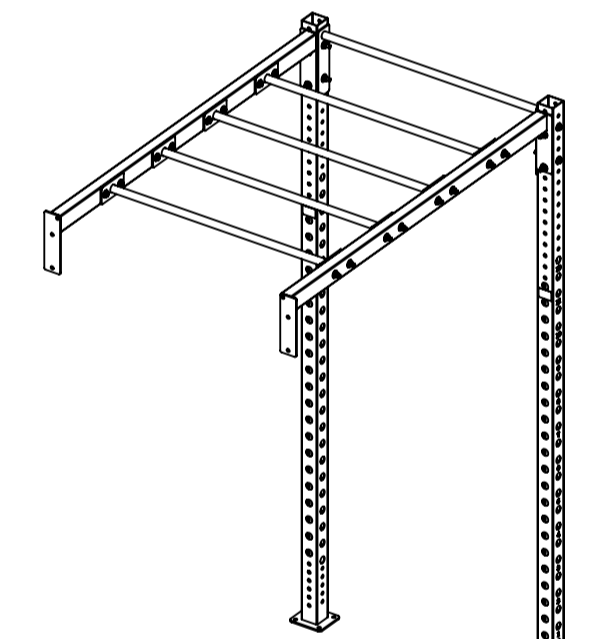

**4' LONG MODELS**

**6' LONG MODELS**

**XA-4SQ-MON-8-04**  
4' X 4' X 8'

**XA-4SQ-MON-04**  
4' X 4' X 9'

**XA-4-MON-8-04**  
4' X 6' X 8'  
(SHOWN EXPLODED)

**XA-4-MON-04**  
4' X 6' X 9'

**XA-6-MONB-8-04**  
6' X 4' X 8'

**XA-6-MONB-04**  
6' X 4' X 9'

**XA-6-MON-8-04**  
6' X 6' X 8'  
(SHOWN EXPLODED)

**XA-6-MON-04**  
6' X 6' X 9'

**MATRIX**

DWG NO. XA-MON SERVICE -04 SERIES

DESCRIPTION: XA;RIG MONKEY EXTENSION  
XULT (Racks / Rigs)

DRAWN BY: LG DATE: 2020.JUL.14

UPDATED BY: DATE:

**MATRIX**

DWG NO.		
XR10-04 SERIES SERVICE		
DESCRIPTION:		
RIG;8FT UPRIGHT SERIES		
XULT (Racks / Rigs)		
DRAWN BY:	LG	DATE: 2020.JUN.16
UPDATED BY:		DATE:

XR36-02 4' CHIN (MONKEY) BAR  
W/MOUNTING HARDWARE

XR07-02 6' CHIN (MONKEY) BAR  
W/MOUNTING HARDWARE  
**(SHOWN EXPLODED)**

AB1 IMAGE WILL VARY  
(SEE BOM FOR PART NUMBER)

**MATRIX**

DWG NO.			
XR07-02 & XR36-02 SERVICE			
DESCRIPTION: XULT; RIG 6' & 4' CHIN (MONKEY) BAR W/HW (XULT RIGS)			
DRAWN BY:	LMB	DATE:	2019.MAR.14
UPDATED BY:	LMB	DATE:	2019.APR.03