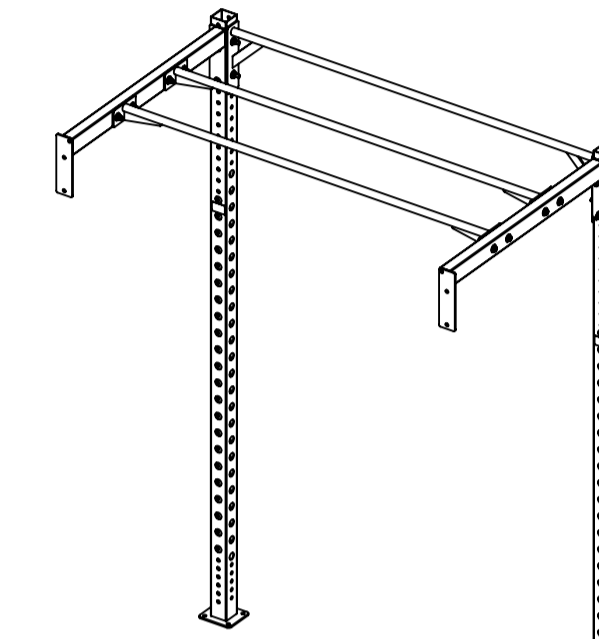

**4' LONG MODELS**

**6' LONG MODELS**

**XA-4SQ-MON-8-04**  
4' X 4' X 8'

**XA-4SQ-MON-04**  
4' X 4' X 9'

**XA-4-MON-8-04**  
4' X 6' X 8'  
(SHOWN EXPLODED)

**XA-4-MON-04**  
4' X 6' X 9'

**XA-6-MONB-8-04**  
6' X 4' X 8'

**XA-6-MONB-04**  
6' X 4' X 9'

**XA-6-MON-8-04**  
6' X 6' X 8'  
(SHOWN EXPLODED)

**XA-6-MON-04**  
6' X 6' X 9'

**MATRIX**

DWG NO. XA-MON SERVICE -04 SERIES

DESCRIPTION: XA;RIG MONKEY EXTENSION  
XULT (Racks / Rigs)

DRAWN BY: LG DATE: 2020.JUL.14

UPDATED BY: DATE:

**MATRIX**

DWG NO.		
XR10-04 SERIES SERVICE		
DESCRIPTION:		
RIG;8FT UPRIGHT SERIES		
XULT (Racks / Rigs)		
DRAWN BY:	LG	DATE: 2020.JUN.16
UPDATED BY:		DATE:

XR36-02 4' CHIN (MONKEY) BAR  
W/MOUNTING HARDWARE

XR07-02 6' CHIN (MONKEY) BAR  
W/MOUNTING HARDWARE  
**(SHOWN EXPLODED)**

AB1 IMAGE WILL VARY  
(SEE BOM FOR PART NUMBER)

**MATRIX**

DWG NO.			
XR07-02 & XR36-02 SERVICE			
DESCRIPTION: XULT; RIG 6' & 4' CHIN (MONKEY) BAR W/HW (XULT RIGS)			
DRAWN BY:	LMB	DATE:	2019.MAR.14
UPDATED BY:	LMB	DATE:	2019.APR.03