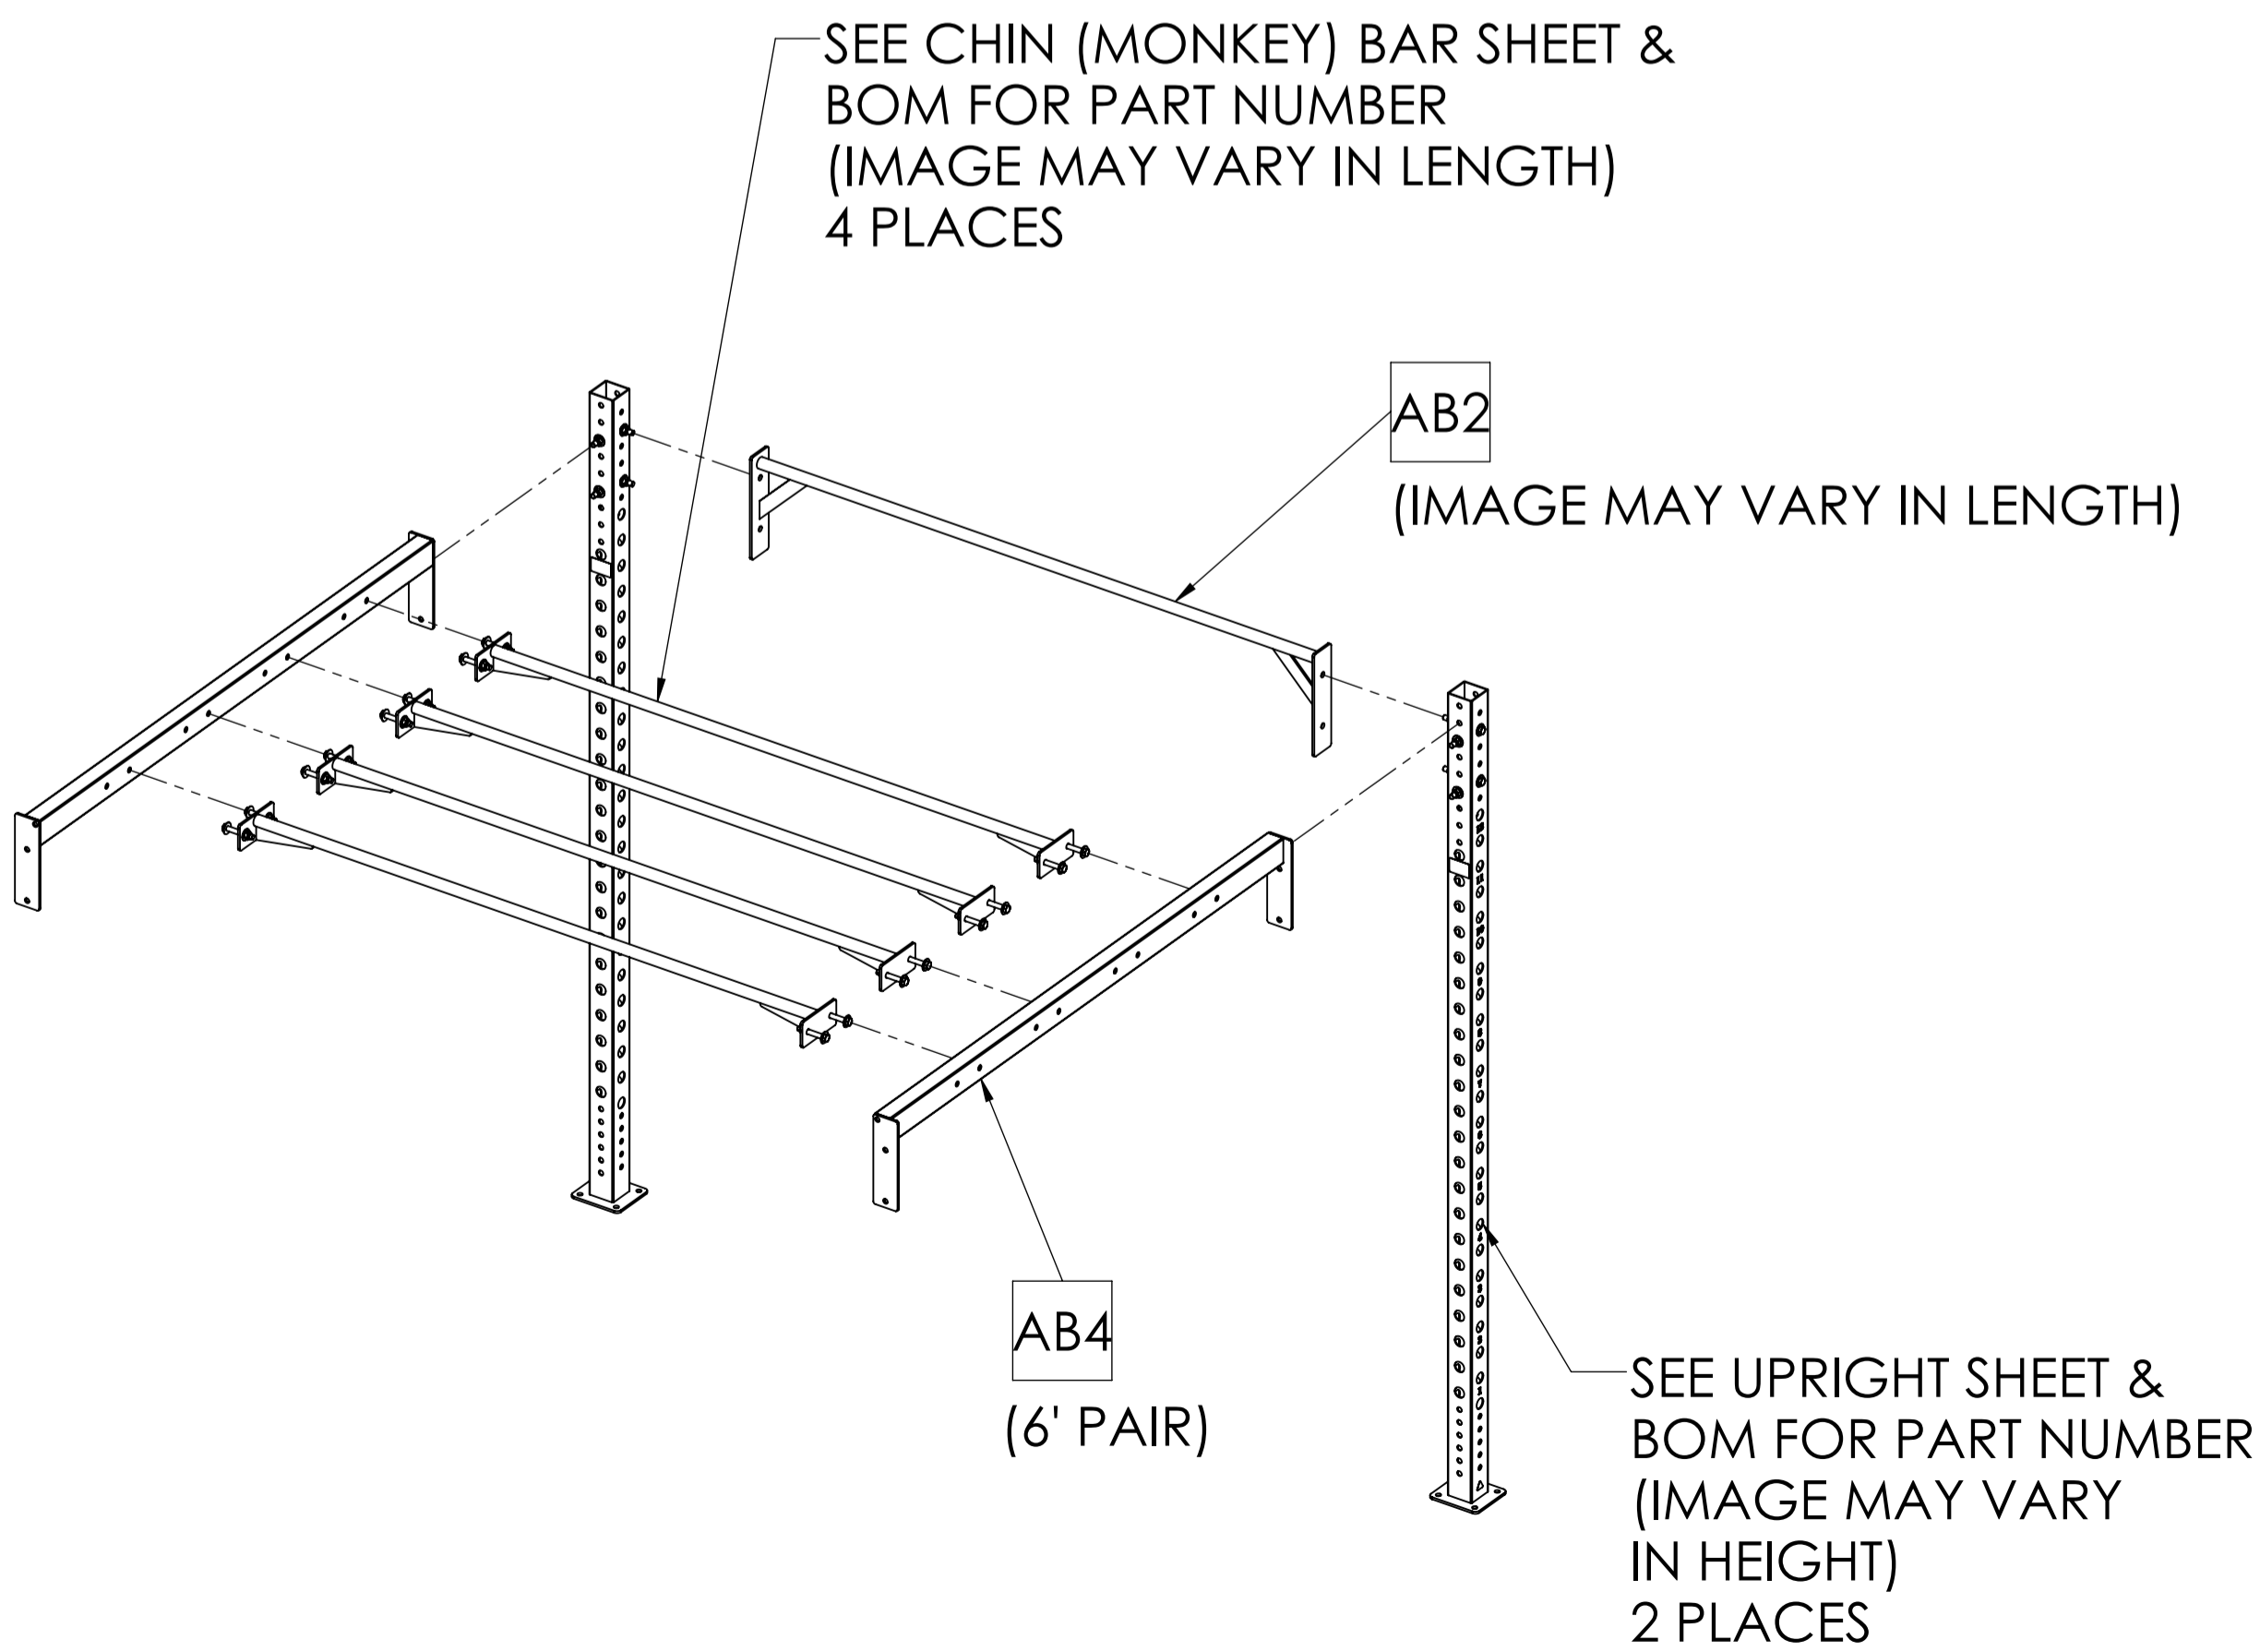

**4' LONG MODELS**

**6' LONG MODELS**

**XA-4SQ-MON-8-04**  
4' X 4' X 8'

**XA-4SQ-MON-04**  
4' X 4' X 9'

**XA-4-MON-8-04**  
4' X 6' X 8'  
(SHOWN EXPLODED)

**XA-4-MON-04**  
4' X 6' X 9'

**XA-6-MONB-8-04**  
6' X 4' X 8'

**XA-6-MONB-04**  
6' X 4' X 9'

**XA-6-MON-8-04**  
6' X 6' X 8'  
(SHOWN EXPLODED)

**XA-6-MON-04**  
6' X 6' X 9'

**MATRIX**

DWG NO. XA-MON SERVICE -04 SERIES

DESCRIPTION: XA;RIG MONKEY EXTENSION  
XULT (Racks / Rigs)

DRAWN BY: LG DATE: 2020.JUL.14

UPDATED BY: DATE:

**MATRIX**

DWG NO.		
XR10-04 SERIES SERVICE		
DESCRIPTION:		
RIG;8FT UPRIGHT SERIES		
XULT (Racks / Rigs)		
DRAWN BY:	LG	DATE: 2020.JUN.16
UPDATED BY:		DATE:

XR36-02 4' CHIN (MONKEY) BAR  
W/MOUNTING HARDWARE

XR07-02 6' CHIN (MONKEY) BAR  
W/MOUNTING HARDWARE  
**(SHOWN EXPLODED)**

AB1 IMAGE WILL VARY  
(SEE BOM FOR PART NUMBER)

**MATRIX**

DWG NO.			
XR07-02 & XR36-02 SERVICE			
DESCRIPTION: XULT; RIG 6' & 4' CHIN (MONKEY) BAR W/HW (XULT RIGS)			
DRAWN BY:	LMB	DATE:	2019.MAR.14
UPDATED BY:	LMB	DATE:	2019.APR.03