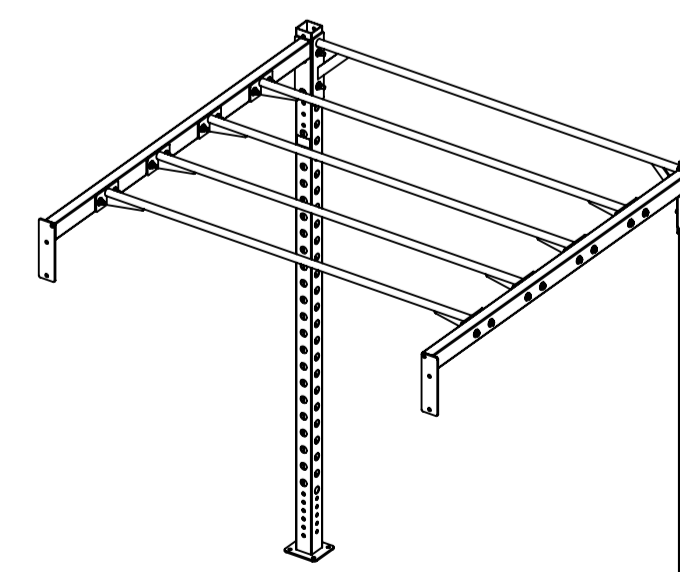

**4' LONG MODELS**

**6' LONG MODELS**

**XA-4SQ-MON-8-04**  
4' X 4' X 8'

**XA-4SQ-MON-04**  
4' X 4' X 9'

**XA-4-MON-8-04**  
4' X 6' X 8'  
(SHOWN EXPLODED)

**XA-4-MON-04**  
4' X 6' X 9'

**XA-6-MONB-8-04**  
6' X 4' X 8'

**XA-6-MONB-04**  
6' X 4' X 9'

**XA-6-MON-8-04**  
6' X 6' X 8'  
(SHOWN EXPLODED)

**XA-6-MON-04**  
6' X 6' X 9'

**MATRIX**

DWG NO. XA-MON SERVICE -04 SERIES

DESCRIPTION: XA;RIG MONKEY EXTENSION  
XULT (Racks / Rigs)