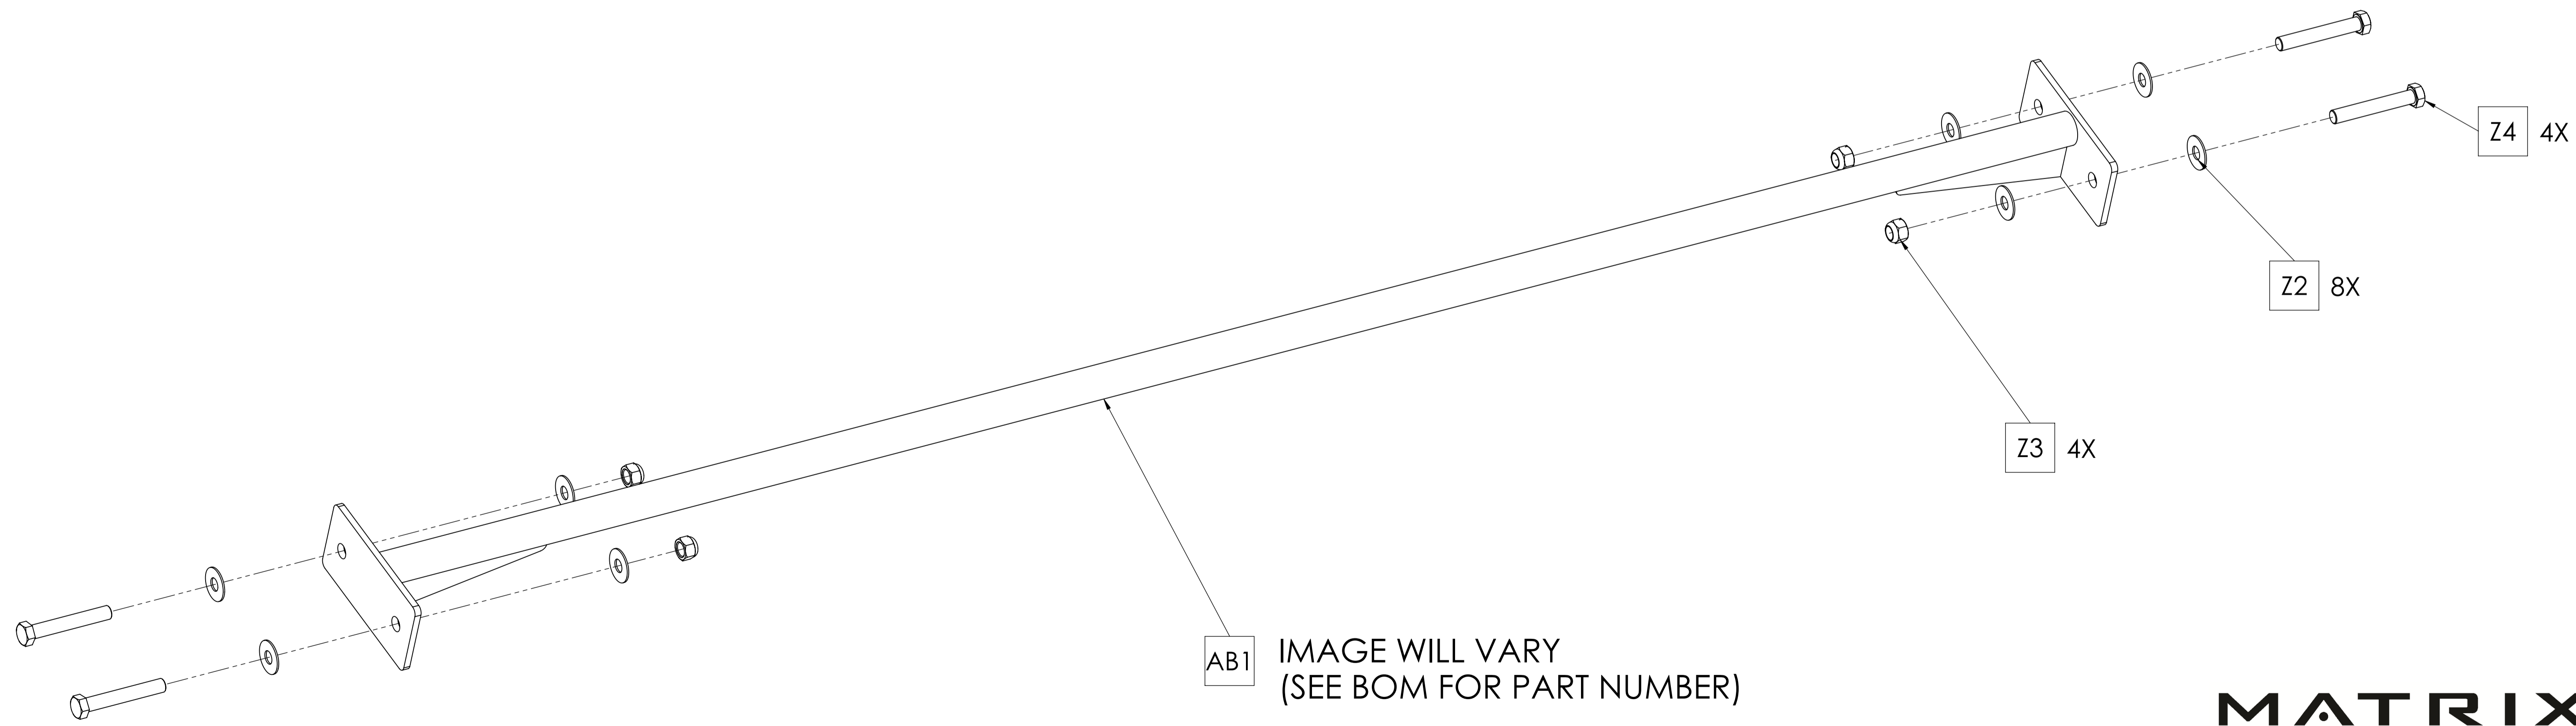

DRAWN BY: LG DATE: 2020.JUL.14

UPDATED BY: DATE:

**MATRIX**

DWG NO.		
XR10-04 SERIES SERVICE		
DESCRIPTION:		
RIG;8FT UPRIGHT SERIES		
XULT (Racks / Rigs)		
DRAWN BY:	LG	DATE: 2020.JUN.16
UPDATED BY:		DATE:

XR36-02 4' CHIN (MONKEY) BAR  
W/MOUNTING HARDWARE

XR07-02 6' CHIN (MONKEY) BAR  
W/MOUNTING HARDWARE  
**(SHOWN EXPLODED)**

AB1 IMAGE WILL VARY  
(SEE BOM FOR PART NUMBER)

**MATRIX**

DWG NO.			
XR07-02 & XR36-02 SERVICE			
DESCRIPTION: XULT; RIG 6' & 4' CHIN (MONKEY) BAR W/HW (XULT RIGS)			
DRAWN BY:	LMB	DATE:	2019.MAR.14
UPDATED BY:	LMB	DATE:	2019.APR.03