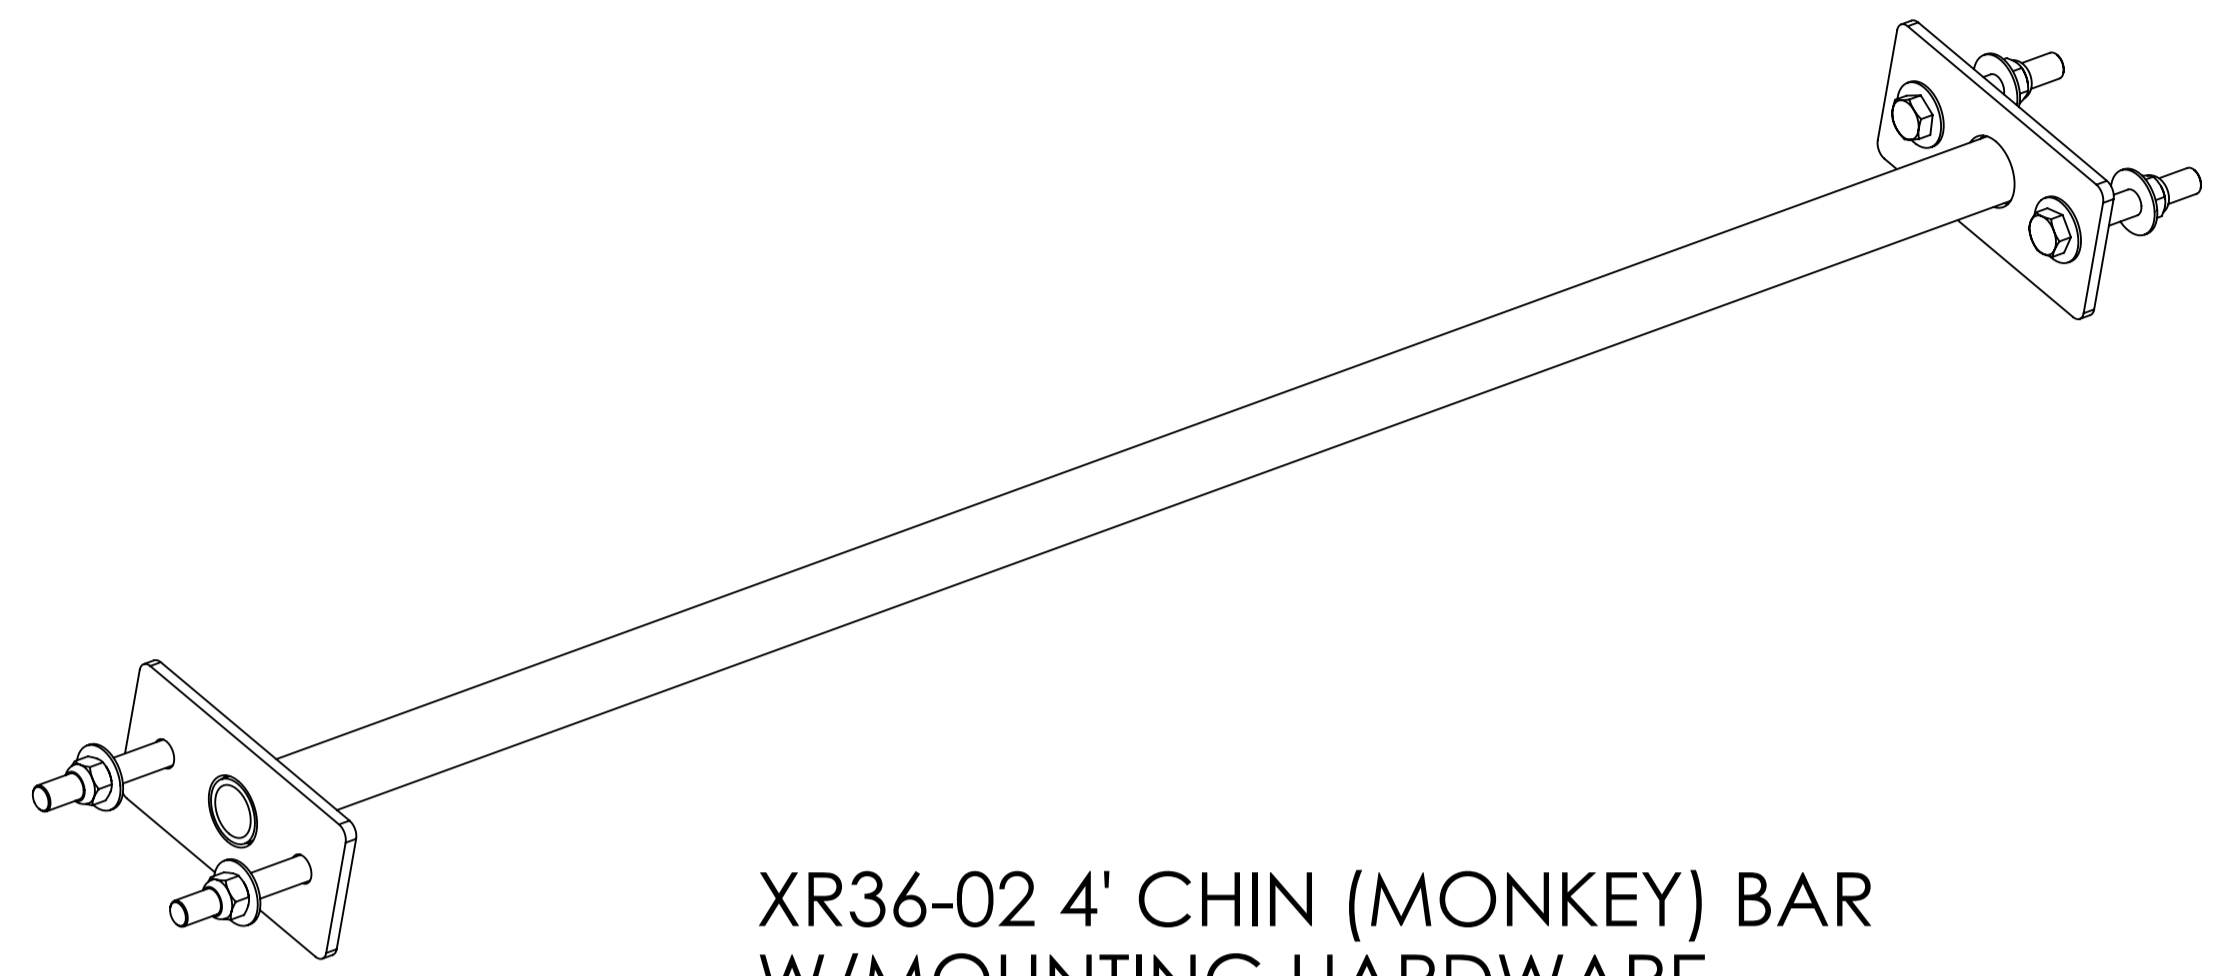

**XA-6-MONB-04**  
6' X 4' X 9'

**XA-6-MON-8-04**  
6' X 6' X 8'  
(SHOWN EXPLODED)

**XA-6-MON-04**  
6' X 6' X 9'

**MATRIX**

DWG NO. XA-MON SERVICE -04 SERIES

DESCRIPTION: XA;RIG MONKEY EXTENSION  
XULT (Racks / Rigs)

DRAWN BY: LG DATE: 2020.JUL.14

UPDATED BY: DATE:

**MATRIX**

DWG NO.		
XR10-04 SERIES SERVICE		
DESCRIPTION:		
RIG;8FT UPRIGHT SERIES		
XULT (Racks / Rigs)		
DRAWN BY:	LG	DATE: 2020.JUN.16
UPDATED BY:		DATE:

XR36-02 4' CHIN (MONKEY) BAR  
W/MOUNTING HARDWARE

XR07-02 6' CHIN (MONKEY) BAR  
W/MOUNTING HARDWARE  
**(SHOWN EXPLODED)**

AB1 IMAGE WILL VARY  
(SEE BOM FOR PART NUMBER)

**MATRIX**

DWG NO.			
XR07-02 & XR36-02 SERVICE			
DESCRIPTION: XULT; RIG 6' & 4' CHIN (MONKEY) BAR W/HW (XULT RIGS)			
DRAWN BY:	LMB	DATE:	2019.MAR.14
UPDATED BY:	LMB	DATE:	2019.APR.03