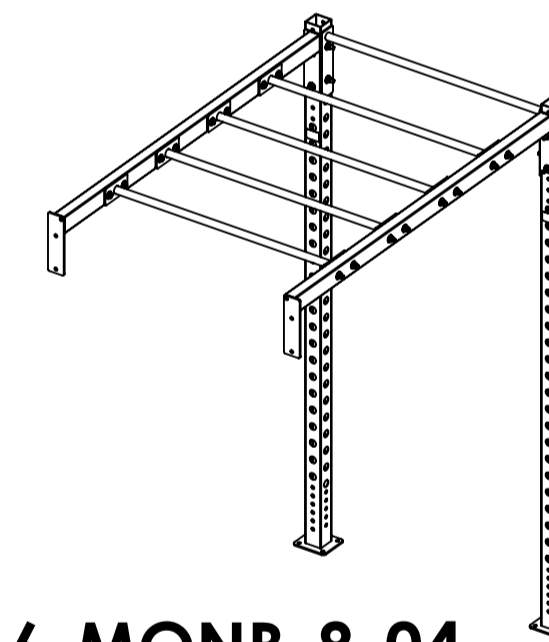

**4' LONG MODELS**

**6' LONG MODELS**

**XA-4SQ-MON-8-04**  
4' X 4' X 8'

**XA-4SQ-MON-04**  
4' X 4' X 9'

**XA-4-MON-8-04**  
4' X 6' X 8'  
(SHOWN EXPLODED)

**XA-4-MON-04**  
4' X 6' X 9'

**XA-6-MONB-8-04**  
6' X 4' X 8'

**XA-6-MONB-04**  
6' X 4' X 9'

**XA-6-MON-8-04**  
6' X 6' X 8'  
(SHOWN EXPLODED)

**XA-6-MON-04**  
6' X 6' X 9'

**MATRIX**

DWG NO. XA-MON SERVICE -04 SERIES

DESCRIPTION: XA;RIG MONKEY EXTENSION  
XULT (Racks / Rigs)

DRAWN BY: LG DATE: 2020.JUL.14

UPDATED BY: DATE:

**MATRIX**

DWG NO.		
XR10-04 SERIES SERVICE		
DESCRIPTION:		
RIG;8FT UPRIGHT SERIES		
XULT (Racks / Rigs)		
DRAWN BY:	LG	DATE: 2020.JUN.16
UPDATED BY:		DATE: