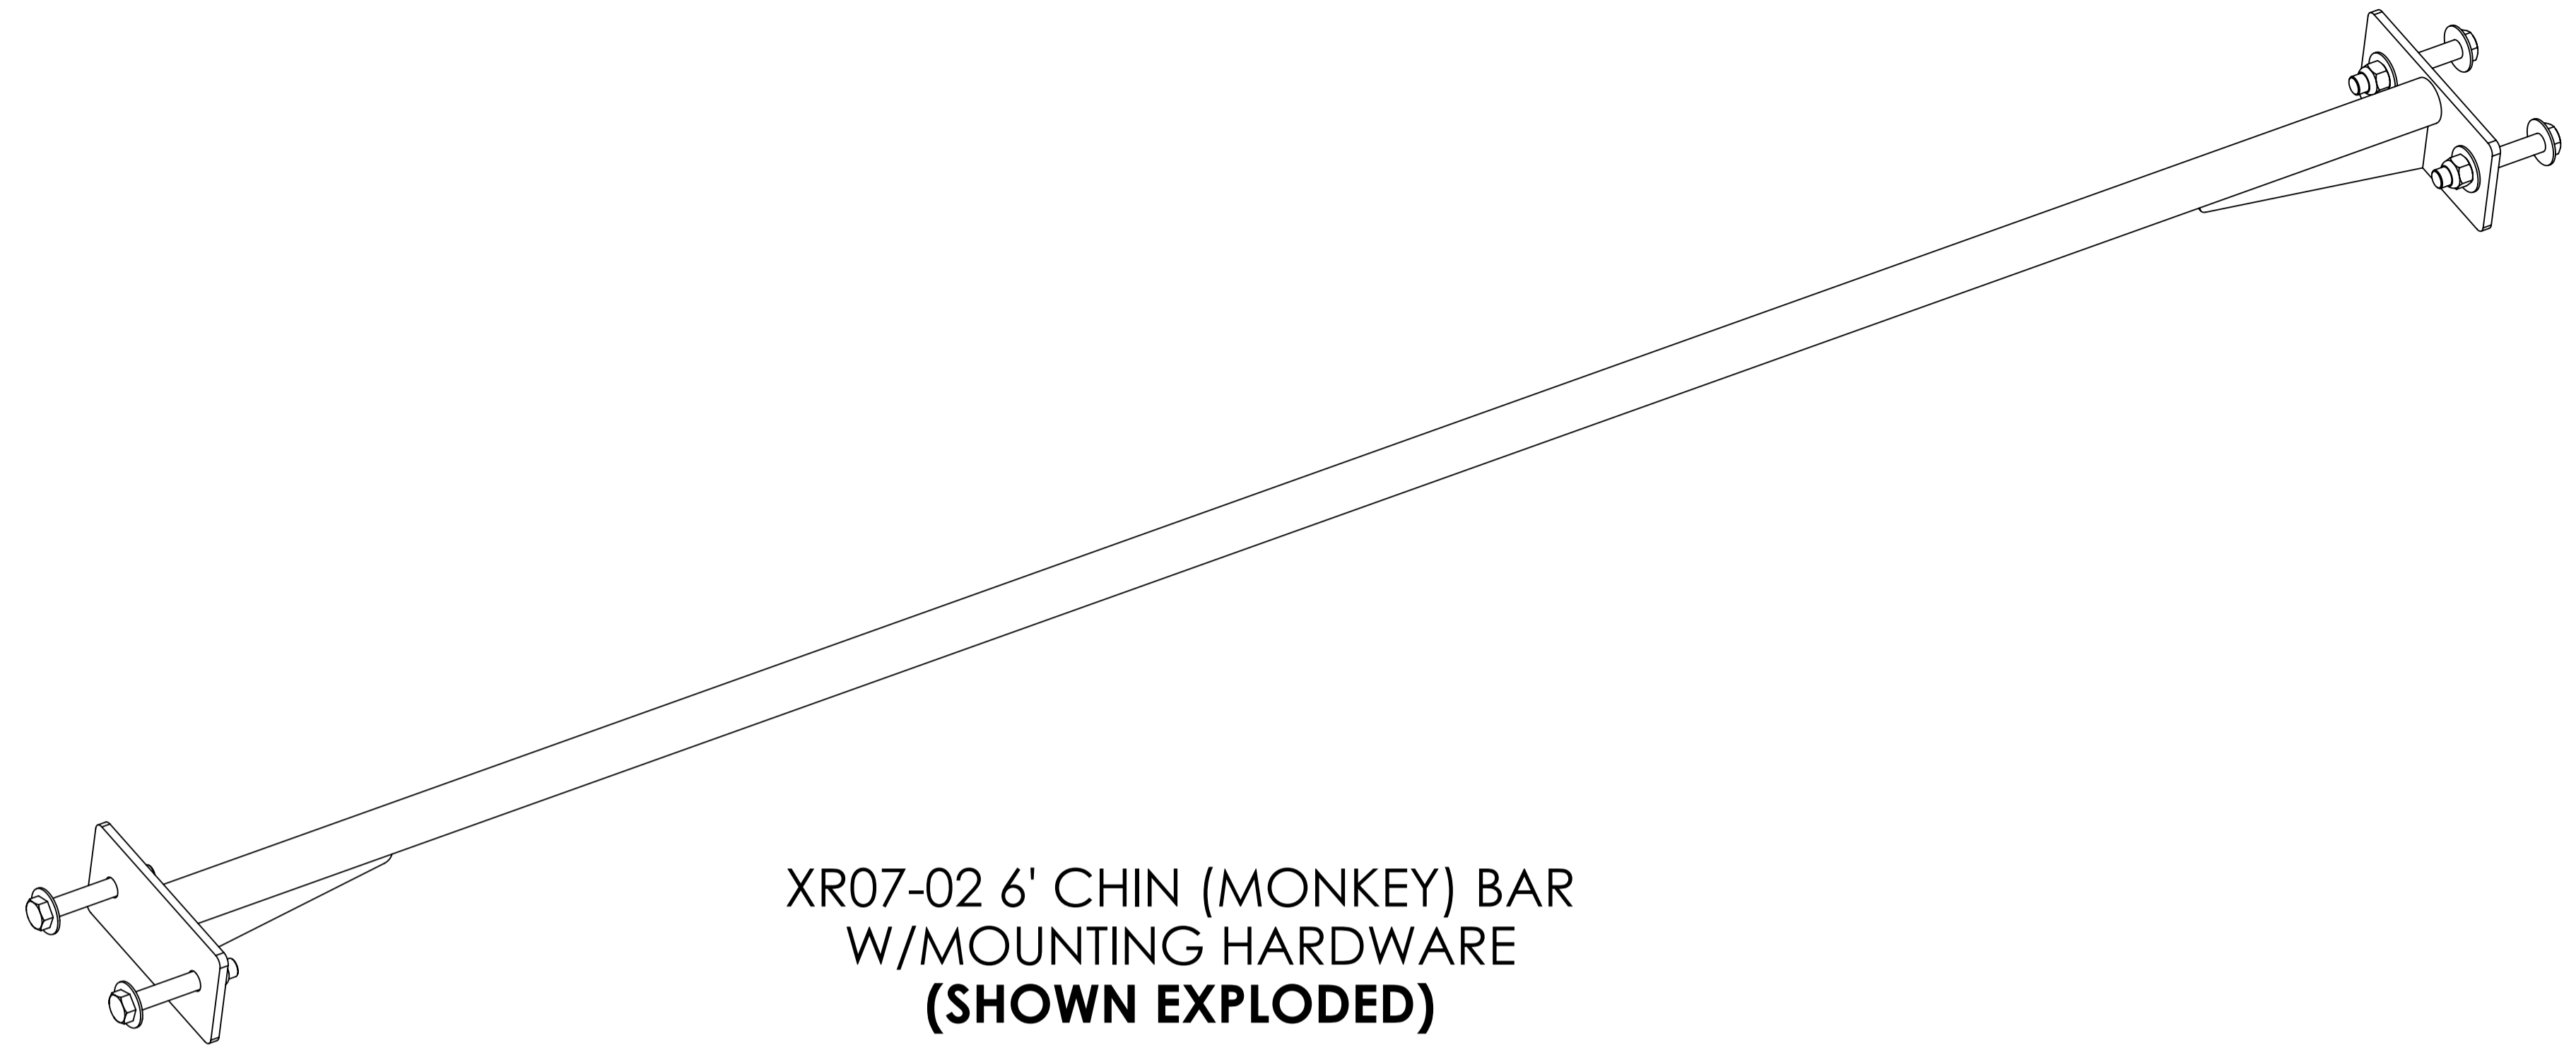

**XA-6-MONB-04**  
6' X 4' X 9'

**XA-6-MON-8-04**  
6' X 6' X 8'  
(SHOWN EXPLODED)

**XA-6-MON-04**  
6' X 6' X 9'

**MATRIX**

DWG NO. XA-MON SERVICE -04 SERIES

DESCRIPTION: XA;RIG MONKEY EXTENSION  
XULT (Racks / Rigs)

DRAWN BY: LG DATE: 2020.JUL.14

UPDATED BY: DATE:

**MATRIX**

DWG NO.		
XR10-04 SERIES SERVICE		
DESCRIPTION:		
RIG;8FT UPRIGHT SERIES		
XULT (Racks / Rigs)		
DRAWN BY:	LG	DATE: 2020.JUN.16
UPDATED BY:		DATE:

XR36-02 4' CHIN (MONKEY) BAR  
W/MOUNTING HARDWARE

XR07-02 6' CHIN (MONKEY) BAR  
W/MOUNTING HARDWARE  
**(SHOWN EXPLODED)**

AB1 IMAGE WILL VARY  
(SEE BOM FOR PART NUMBER)

**MATRIX**

DWG NO.			
XR07-02 & XR36-02 SERVICE			
DESCRIPTION: XULT; RIG 6' & 4' CHIN (MONKEY) BAR W/HW (XULT RIGS)			
DRAWN BY:	LMB	DATE:	2019.MAR.14
UPDATED BY:	LMB	DATE:	2019.APR.03