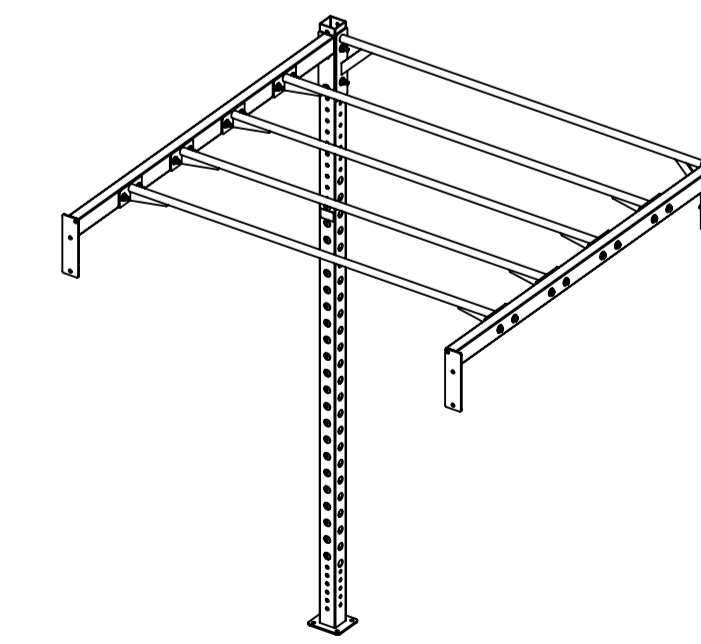

**4' LONG MODELS**

**6' LONG MODELS**

**XA-4SQ-MON-8-04**  
4' X 4' X 8'

**XA-4SQ-MON-04**  
4' X 4' X 9'

**XA-4-MON-8-04**  
4' X 6' X 8'  
(SHOWN EXPLODED)

**XA-4-MON-04**  
4' X 6' X 9'

**XA-6-MONB-8-04**  
6' X 4' X 8'

**XA-6-MONB-04**  
6' X 4' X 9'

**XA-6-MON-8-04**  
6' X 6' X 8'  
(SHOWN EXPLODED)

**XA-6-MON-04**  
6' X 6' X 9'

**MATRIX**

DWG NO. XA-MON SERVICE -04 SERIES

DESCRIPTION: XA;RIG MONKEY EXTENSION  
XULT (Racks / Rigs)

DRAWN BY: LG DATE: 2020.JUL.14

UPDATED BY: DATE:

**MATRIX**

DWG NO.		
XR10-04 SERIES SERVICE		
DESCRIPTION:		
RIG;8FT UPRIGHT SERIES		
XULT (Racks / Rigs)		
DRAWN BY:	LG	DATE: 2020.JUN.16
UPDATED BY:		DATE:

XR36-02 4' CHIN (MONKEY) BAR  
W/MOUNTING HARDWARE

XR07-02 6' CHIN (MONKEY) BAR  
W/MOUNTING HARDWARE  
**(SHOWN EXPLODED)**

AB1 IMAGE WILL VARY  
(SEE BOM FOR PART NUMBER)

**MATRIX**

DWG NO.			
XR07-02 & XR36-02 SERVICE			
DESCRIPTION: XULT; RIG 6' & 4' CHIN (MONKEY) BAR W/HW (XULT RIGS)			
DRAWN BY:	LMB	DATE:	2019.MAR.14
UPDATED BY:	LMB	DATE:	2019.APR.03