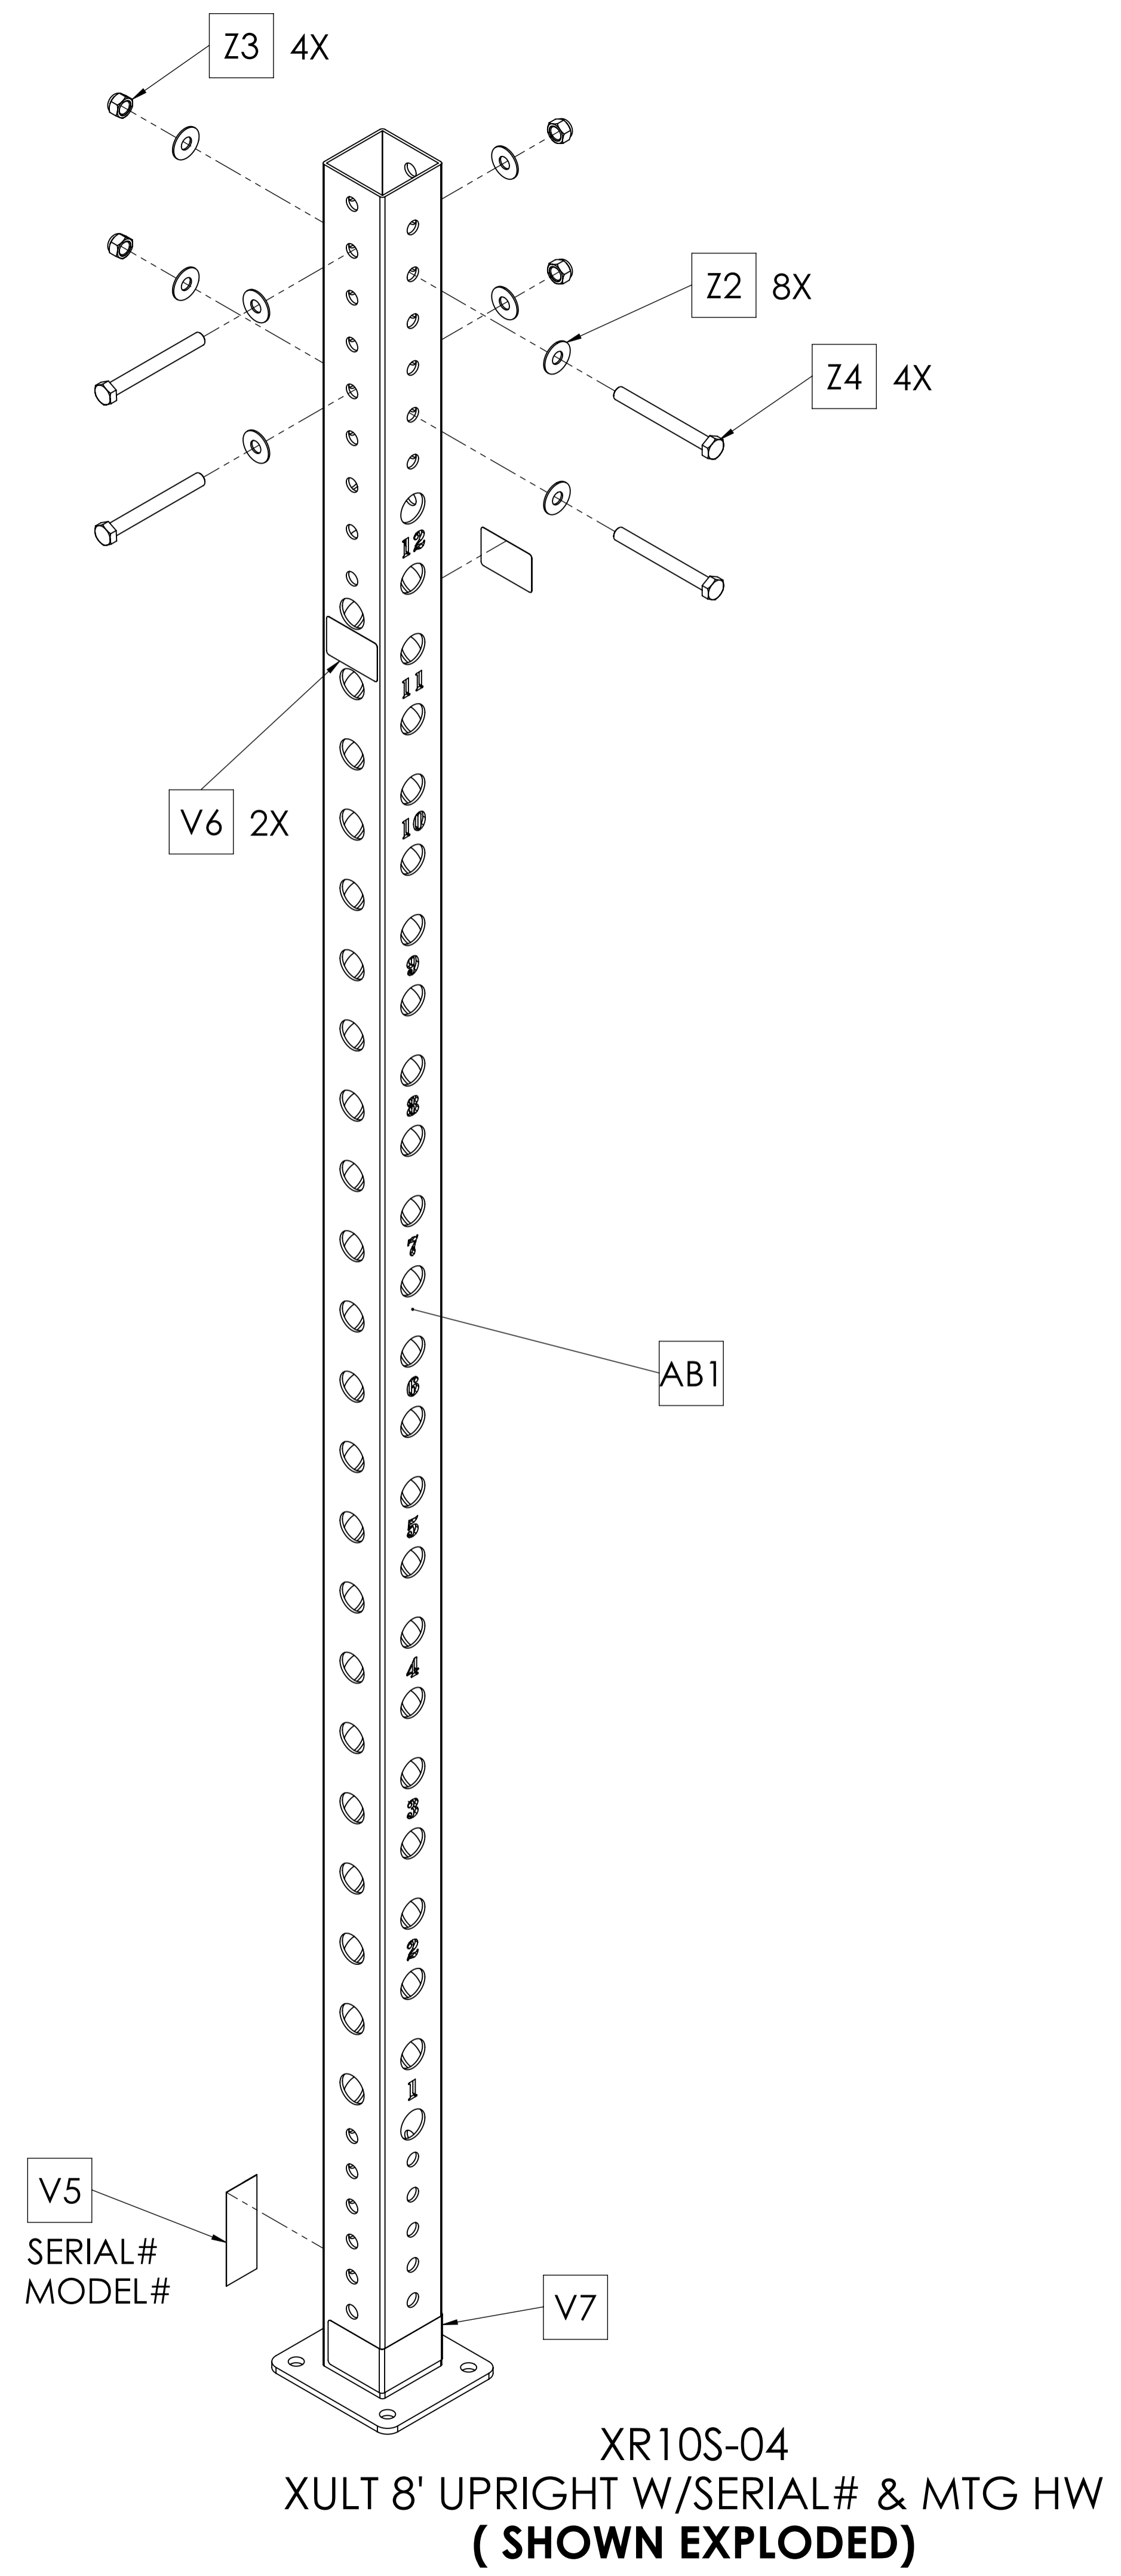

**4' LONG MODELS**

**6' LONG MODELS**

**XA-4SQ-MON-8-04**  
4' X 4' X 8'

**XA-4SQ-MON-04**  
4' X 4' X 9'

**XA-4-MON-8-04**  
4' X 6' X 8'  
(SHOWN EXPLODED)

**XA-4-MON-04**  
4' X 6' X 9'

**XA-6-MONB-8-04**  
6' X 4' X 8'

**XA-6-MONB-04**  
6' X 4' X 9'

**XA-6-MON-8-04**  
6' X 6' X 8'  
(SHOWN EXPLODED)

**XA-6-MON-04**  
6' X 6' X 9'

**MATRIX**

DWG NO. XA-MON SERVICE -04 SERIES

DESCRIPTION: XA;RIG MONKEY EXTENSION  
XULT (Racks / Rigs)

DRAWN BY: LG DATE: 2020.JUL.14

UPDATED BY: DATE:

**MATRIX**

DWG NO.		
XR10-04 SERIES SERVICE		
DESCRIPTION:		
RIG;8FT UPRIGHT SERIES		
XULT (Racks / Rigs)		
DRAWN BY:	LG	DATE: 2020.JUN.16
UPDATED BY:		DATE:

XR36-02 4' CHIN (MONKEY) BAR  
W/MOUNTING HARDWARE

XR07-02 6' CHIN (MONKEY) BAR  
W/MOUNTING HARDWARE  
**(SHOWN EXPLODED)**

AB1 IMAGE WILL VARY  
(SEE BOM FOR PART NUMBER)

**MATRIX**

DWG NO.			
XR07-02 & XR36-02 SERVICE			
DESCRIPTION: XULT; RIG 6' & 4' CHIN (MONKEY) BAR W/HW (XULT RIGS)			
DRAWN BY:	LMB	DATE:	2019.MAR.14
UPDATED BY:	LMB	DATE:	2019.APR.03