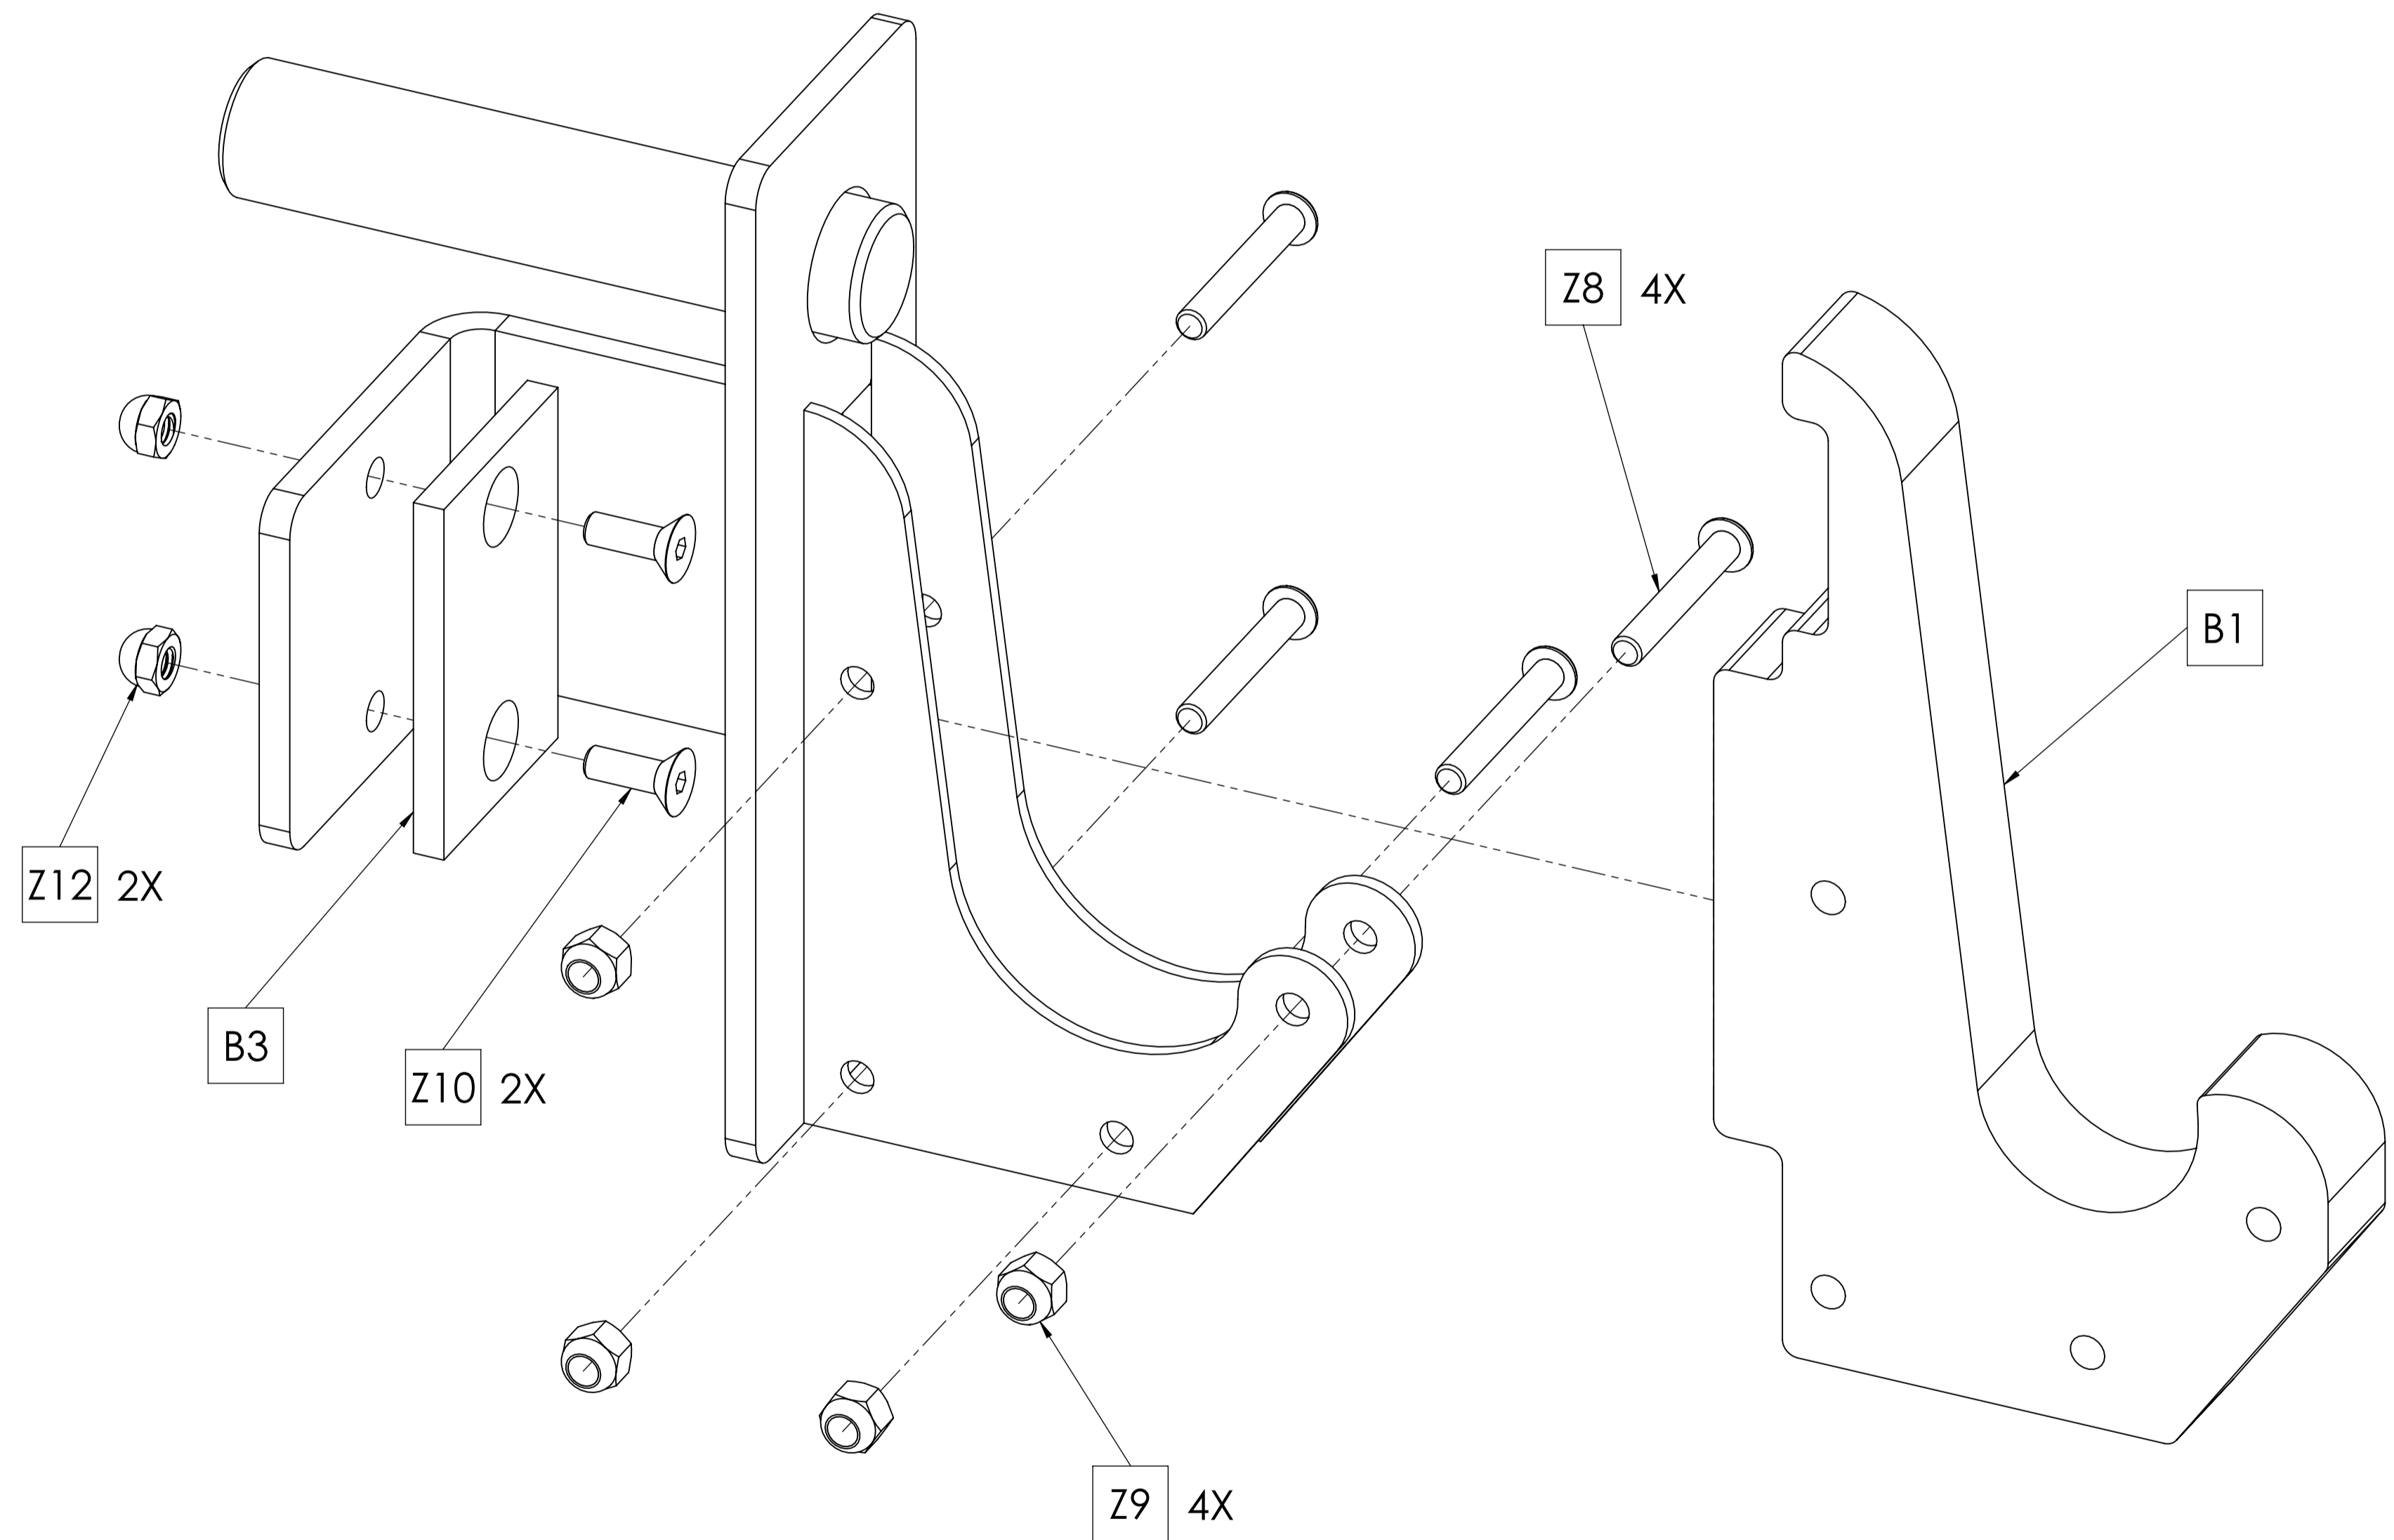

DWG NO.

MG-PRO690-02 SERIES SERVICE

DESCRIPTION:
HALF RACK
(Racks & Platforms)

DRAWN BY: LG DATE: 2020.SEP.30

UPDATED BY: DATE:

MATRIX

DWG NO. 161-507 SERVICE

DESCRIPTION: WEIGHT STORAGE ASSEMBLY (Racks & Platforms)

DRAWN BY: LG DATE: 2020.SEP.29

UPDATED BY: DATE:

NOTES:

1. All service parts listed are the same for both the left and right J-Hooks.
2. The 161-626 pair of J-Hooks must be ordered if an entire J-Hook needs replacement.