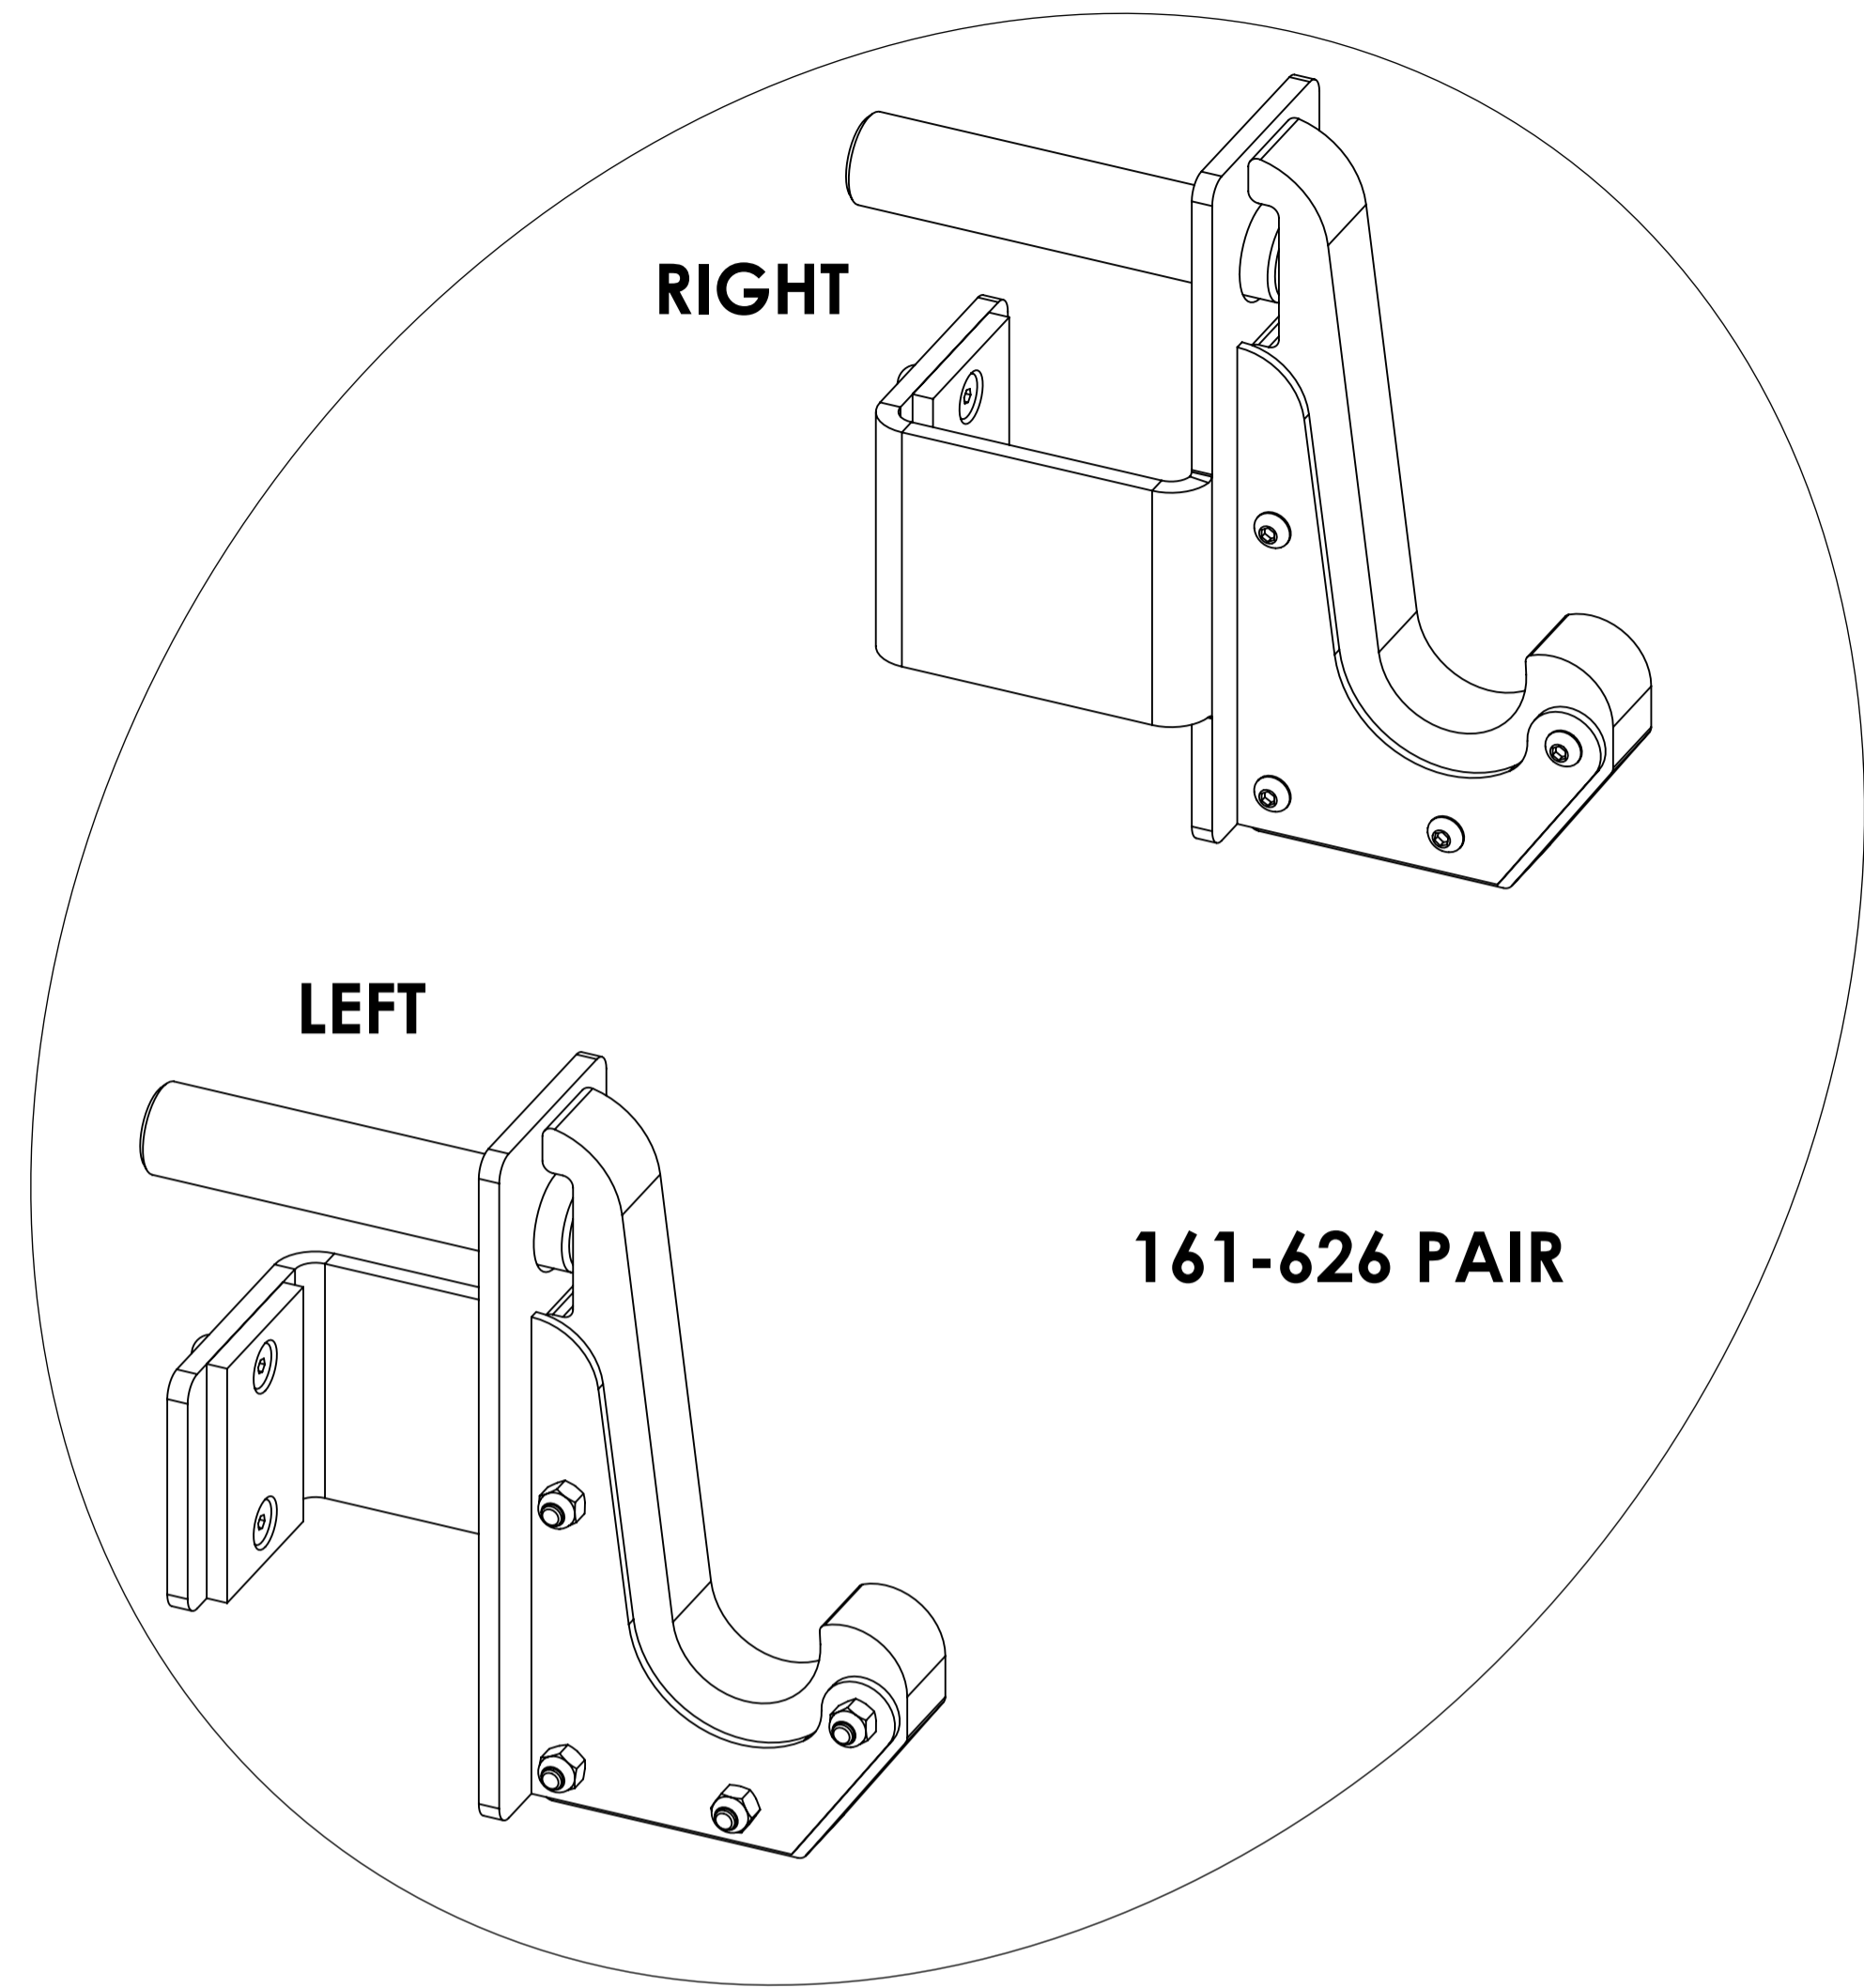

NOTES:

1. All service parts listed are the same for both the left and right J-Hooks.
2. The 161-626 pair of J-Hooks must be ordered if an entire J-Hook needs replacement.

MATRIX

DWG NO. J-HOOKS SERVICE; PRO-SERIES

DESCRIPTION: PRO-SERIES J-HOOKS (PAIR)

(Racks & Platforms)

DRAWN BY: LG DATE: 2021.JUN.04

UPDATED BY: DATE: