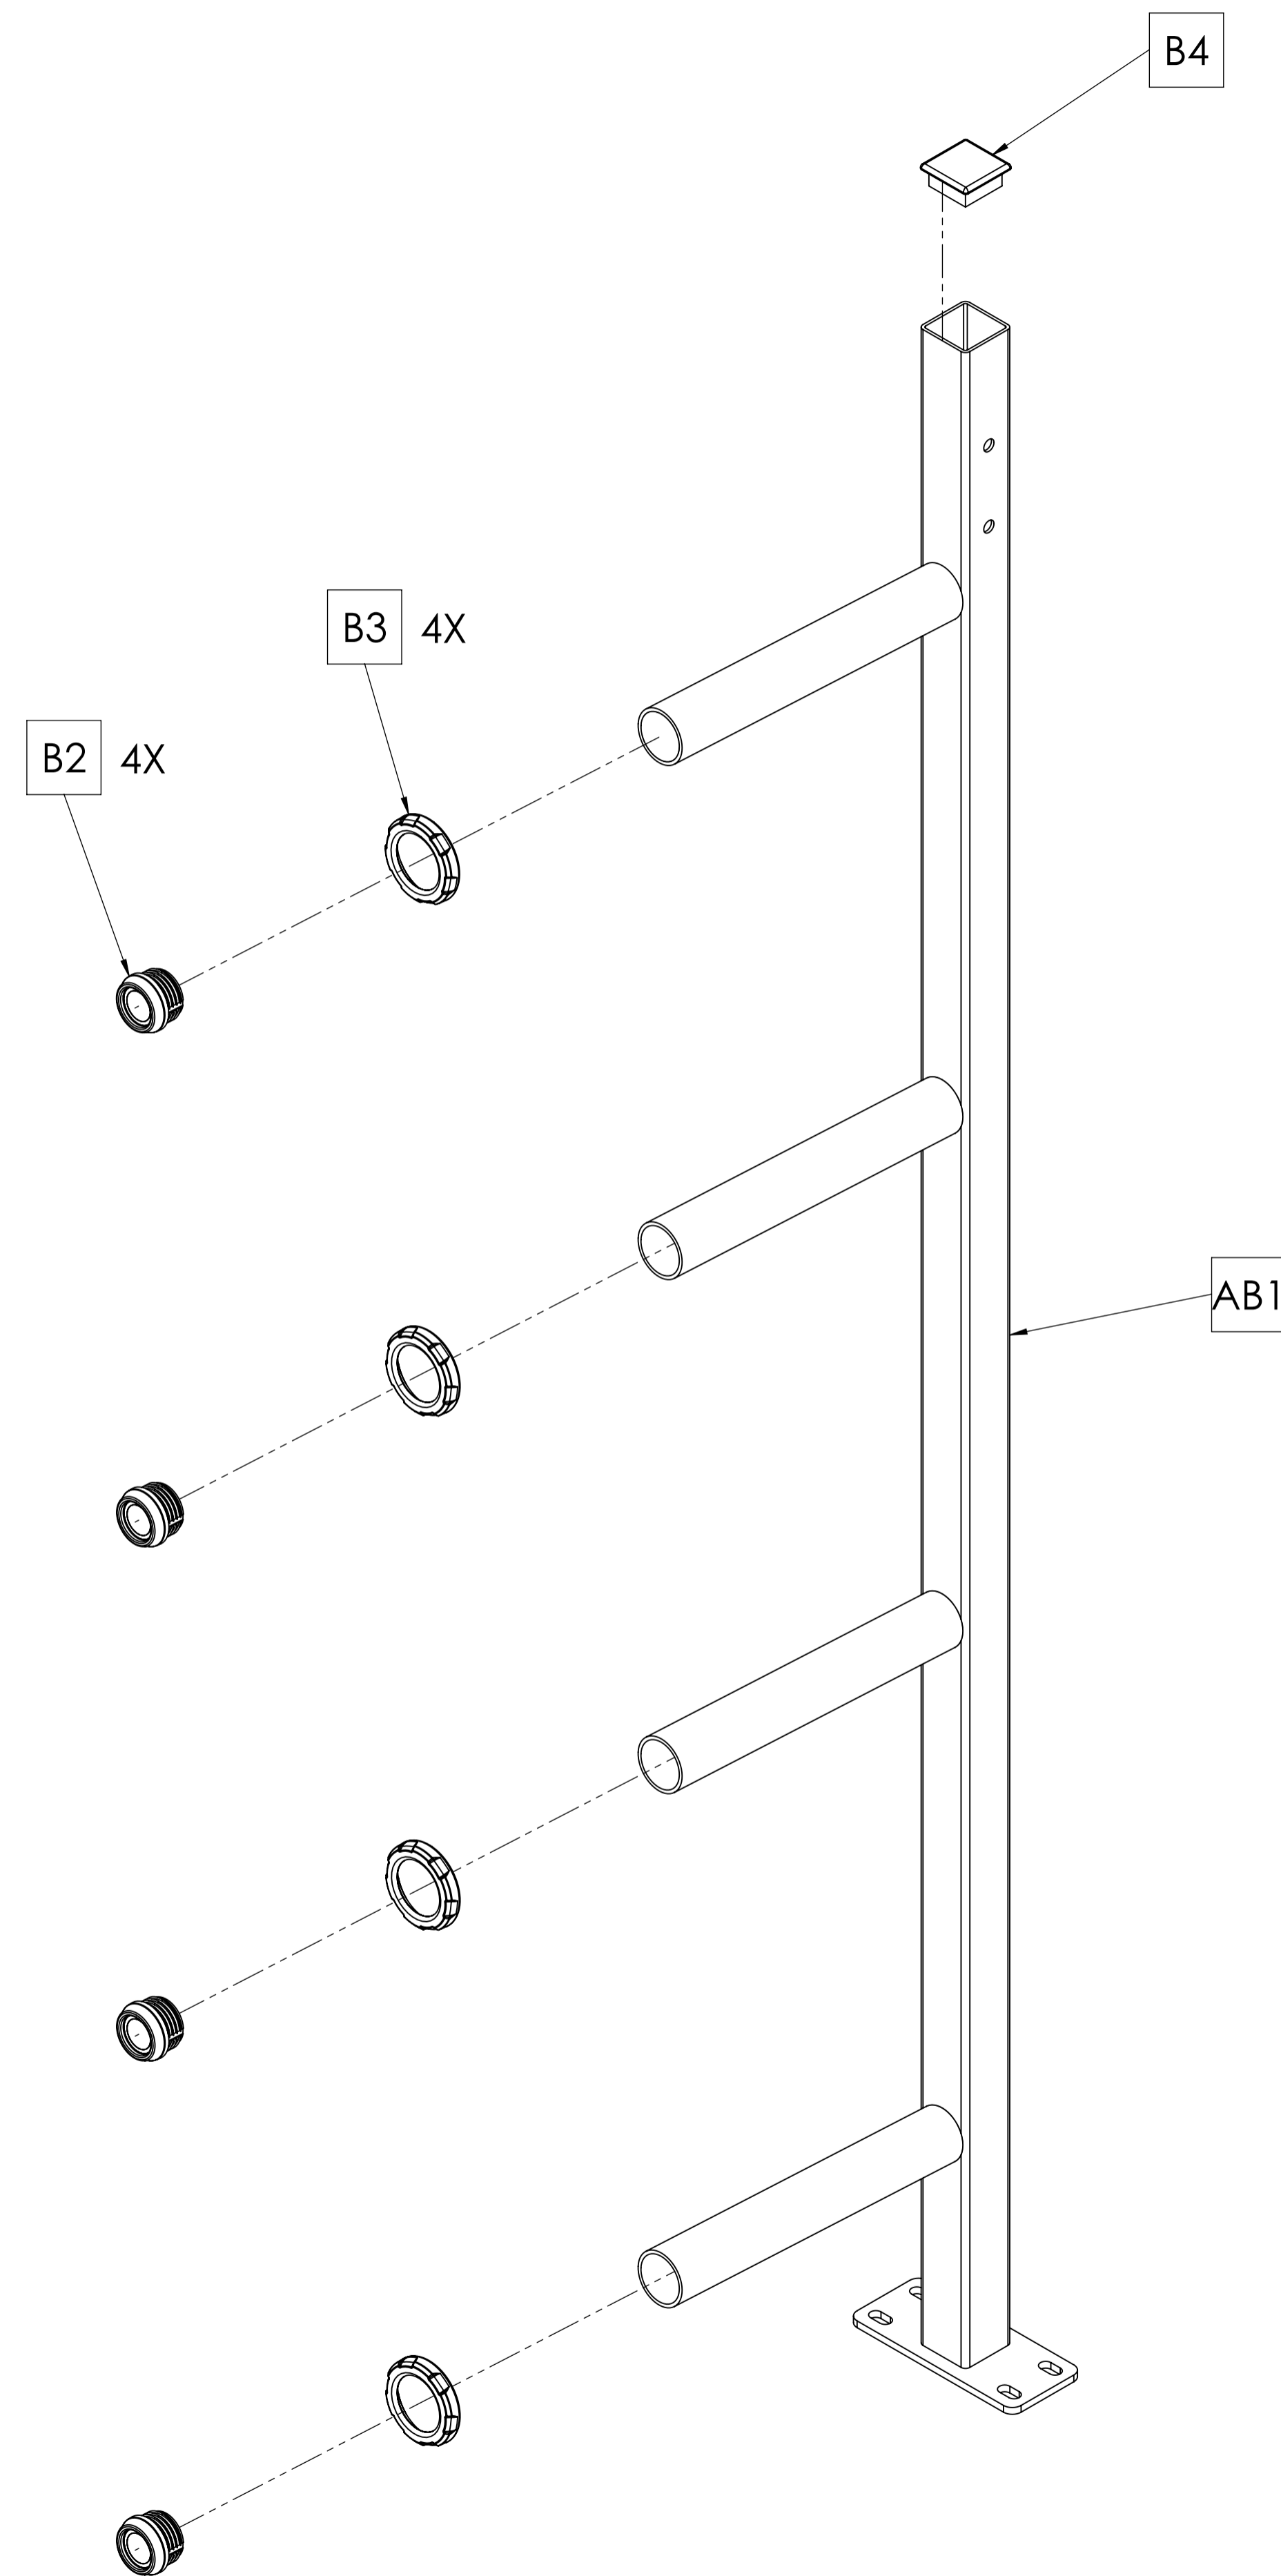

MATRIX

DWG NO. MG-PRO690-02 SERIES SERVICE

DESCRIPTION: HALF RACK
(Racks & Platforms)

DRAWN BY: LG DATE: 2020.SEP.30

UPDATED BY: DATE:

PRO690-02
SEE SHEET 1 EXPLODED VIEW

PRO690-7-02

MATRIX

DWG NO.

MG-PRO690-02 SERIES SERVICE

DESCRIPTION:
HALF RACK
(Racks & Platforms)

DRAWN BY: LG DATE: 2020.SEP.30

UPDATED BY: DATE:

MATRIX

DWG NO. 161-507 SERVICE

DESCRIPTION: WEIGHT STORAGE ASSEMBLY (Racks & Platforms)