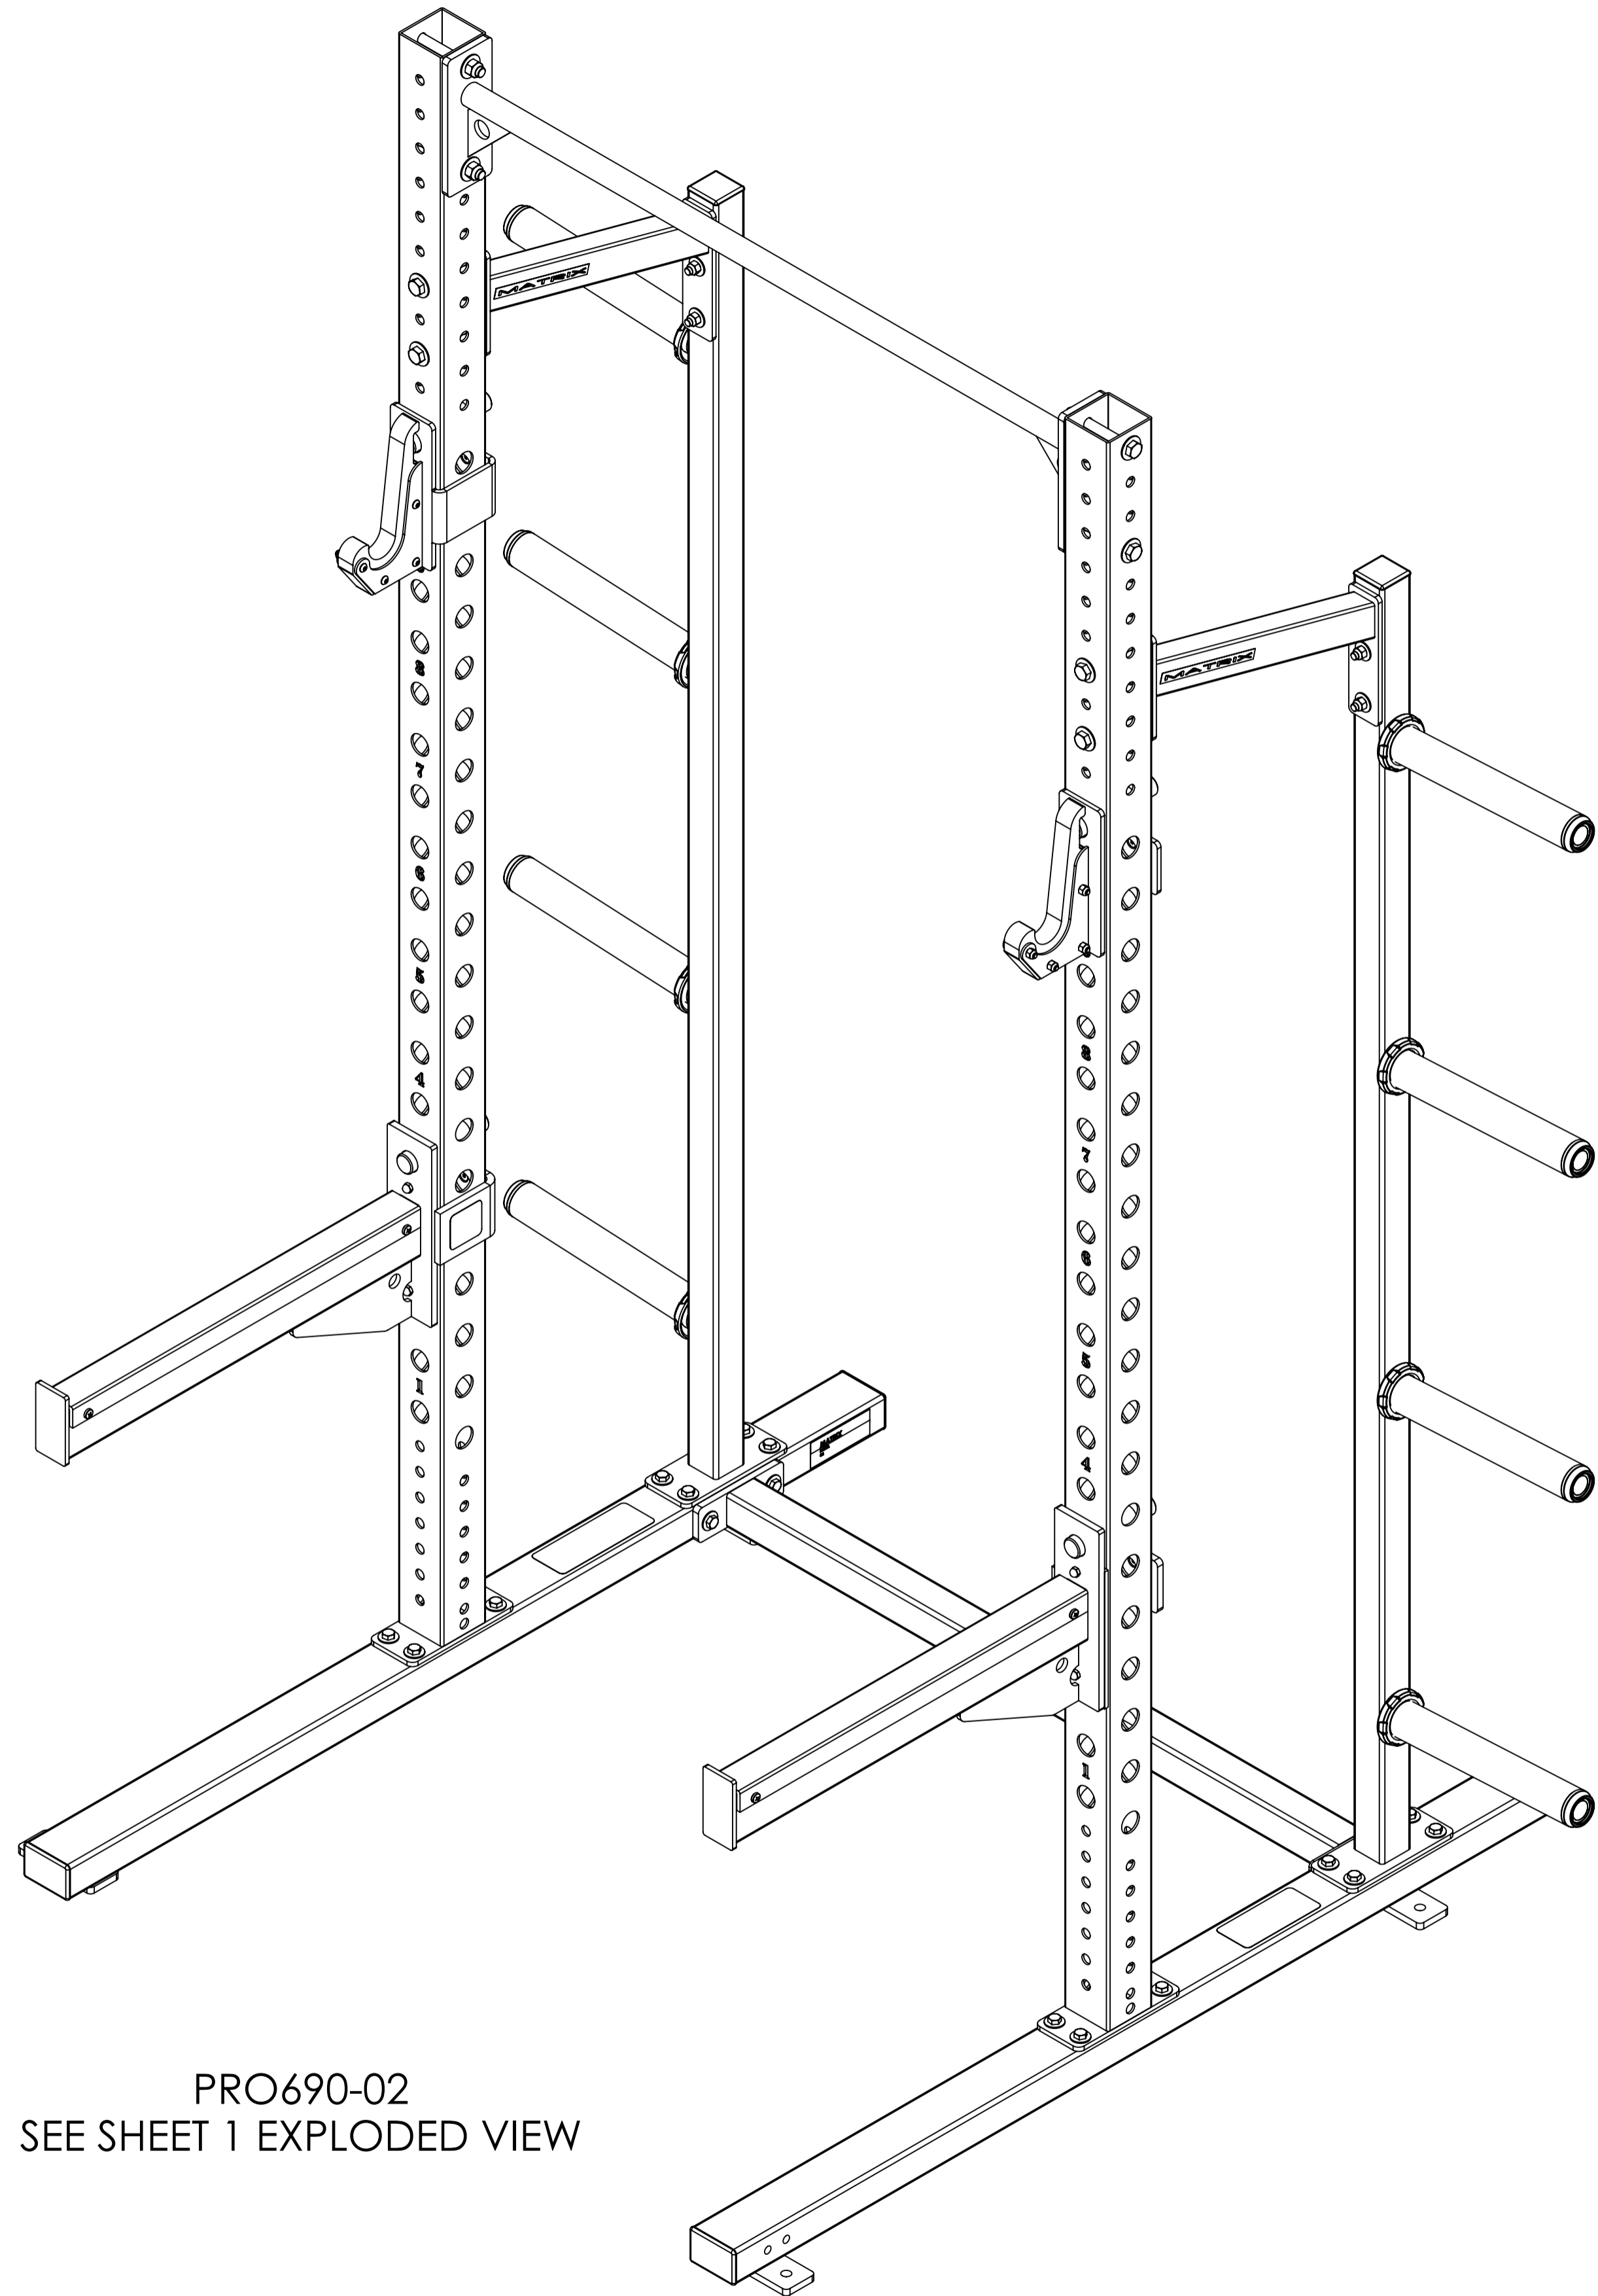

MATRIX

DWG NO. MG-PRO690-02 SERIES SERVICE

DESCRIPTION: HALF RACK
(Racks & Platforms)

DRAWN BY: LG DATE: 2020.SEP.30

UPDATED BY: DATE:

PRO690-02
SEE SHEET 1 EXPLODED VIEW

PRO690-7-02

MATRIX

DWG NO.

MG-PRO690-02 SERIES SERVICE

DESCRIPTION:
HALF RACK
(Racks & Platforms)

DRAWN BY: LG DATE: 2020.SEP.30

UPDATED BY: DATE:

MATRIX

DWG NO. 161-507 SERVICE

DESCRIPTION: WEIGHT STORAGE ASSEMBLY (Racks & Platforms)