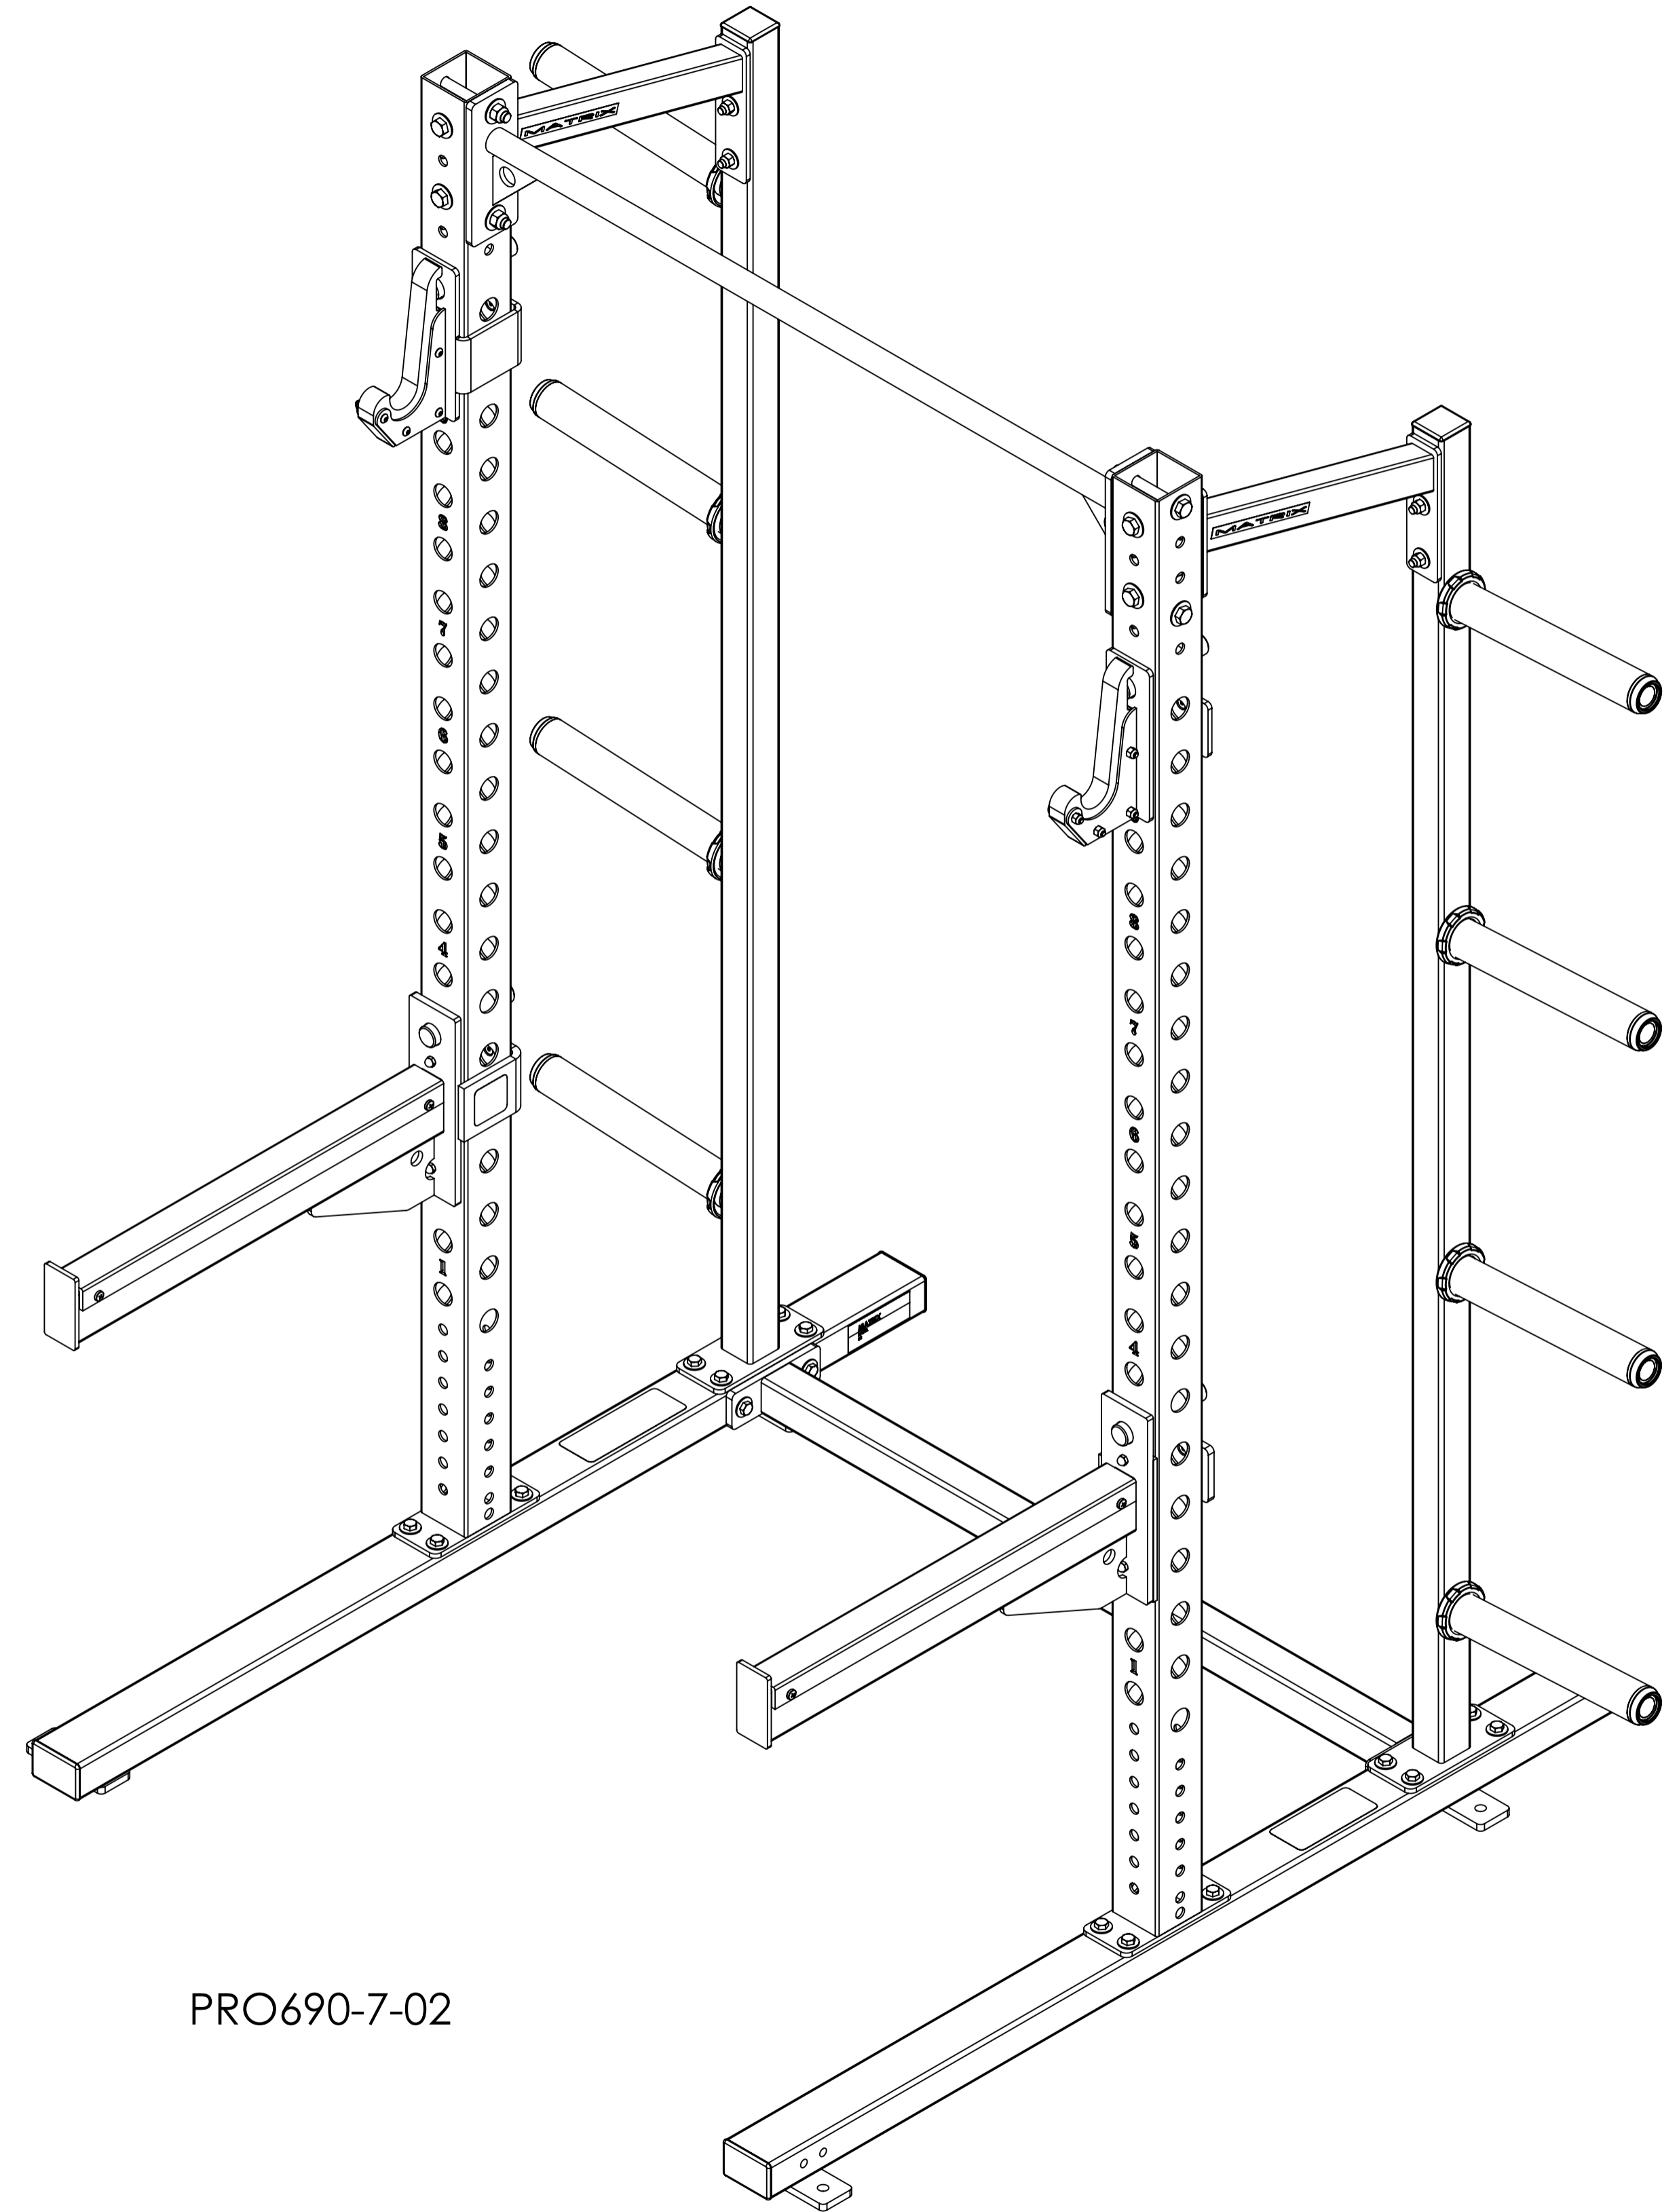

MATRIX

DWG NO. MG-PRO690-02 SERIES SERVICE

DESCRIPTION: HALF RACK
(Racks & Platforms)

DRAWN BY: LG DATE: 2020.SEP.30

UPDATED BY: DATE:

PRO690-02
SEE SHEET 1 EXPLODED VIEW

PRO690-7-02

MATRIX

DWG NO.

MG-PRO690-02 SERIES SERVICE

DESCRIPTION:
HALF RACK
(Racks & Platforms)

DRAWN BY: LG DATE: 2020.SEP.30

UPDATED BY: DATE:

MATRIX

DWG NO. 161-507 SERVICE

DESCRIPTION: WEIGHT STORAGE ASSEMBLY (Racks & Platforms)