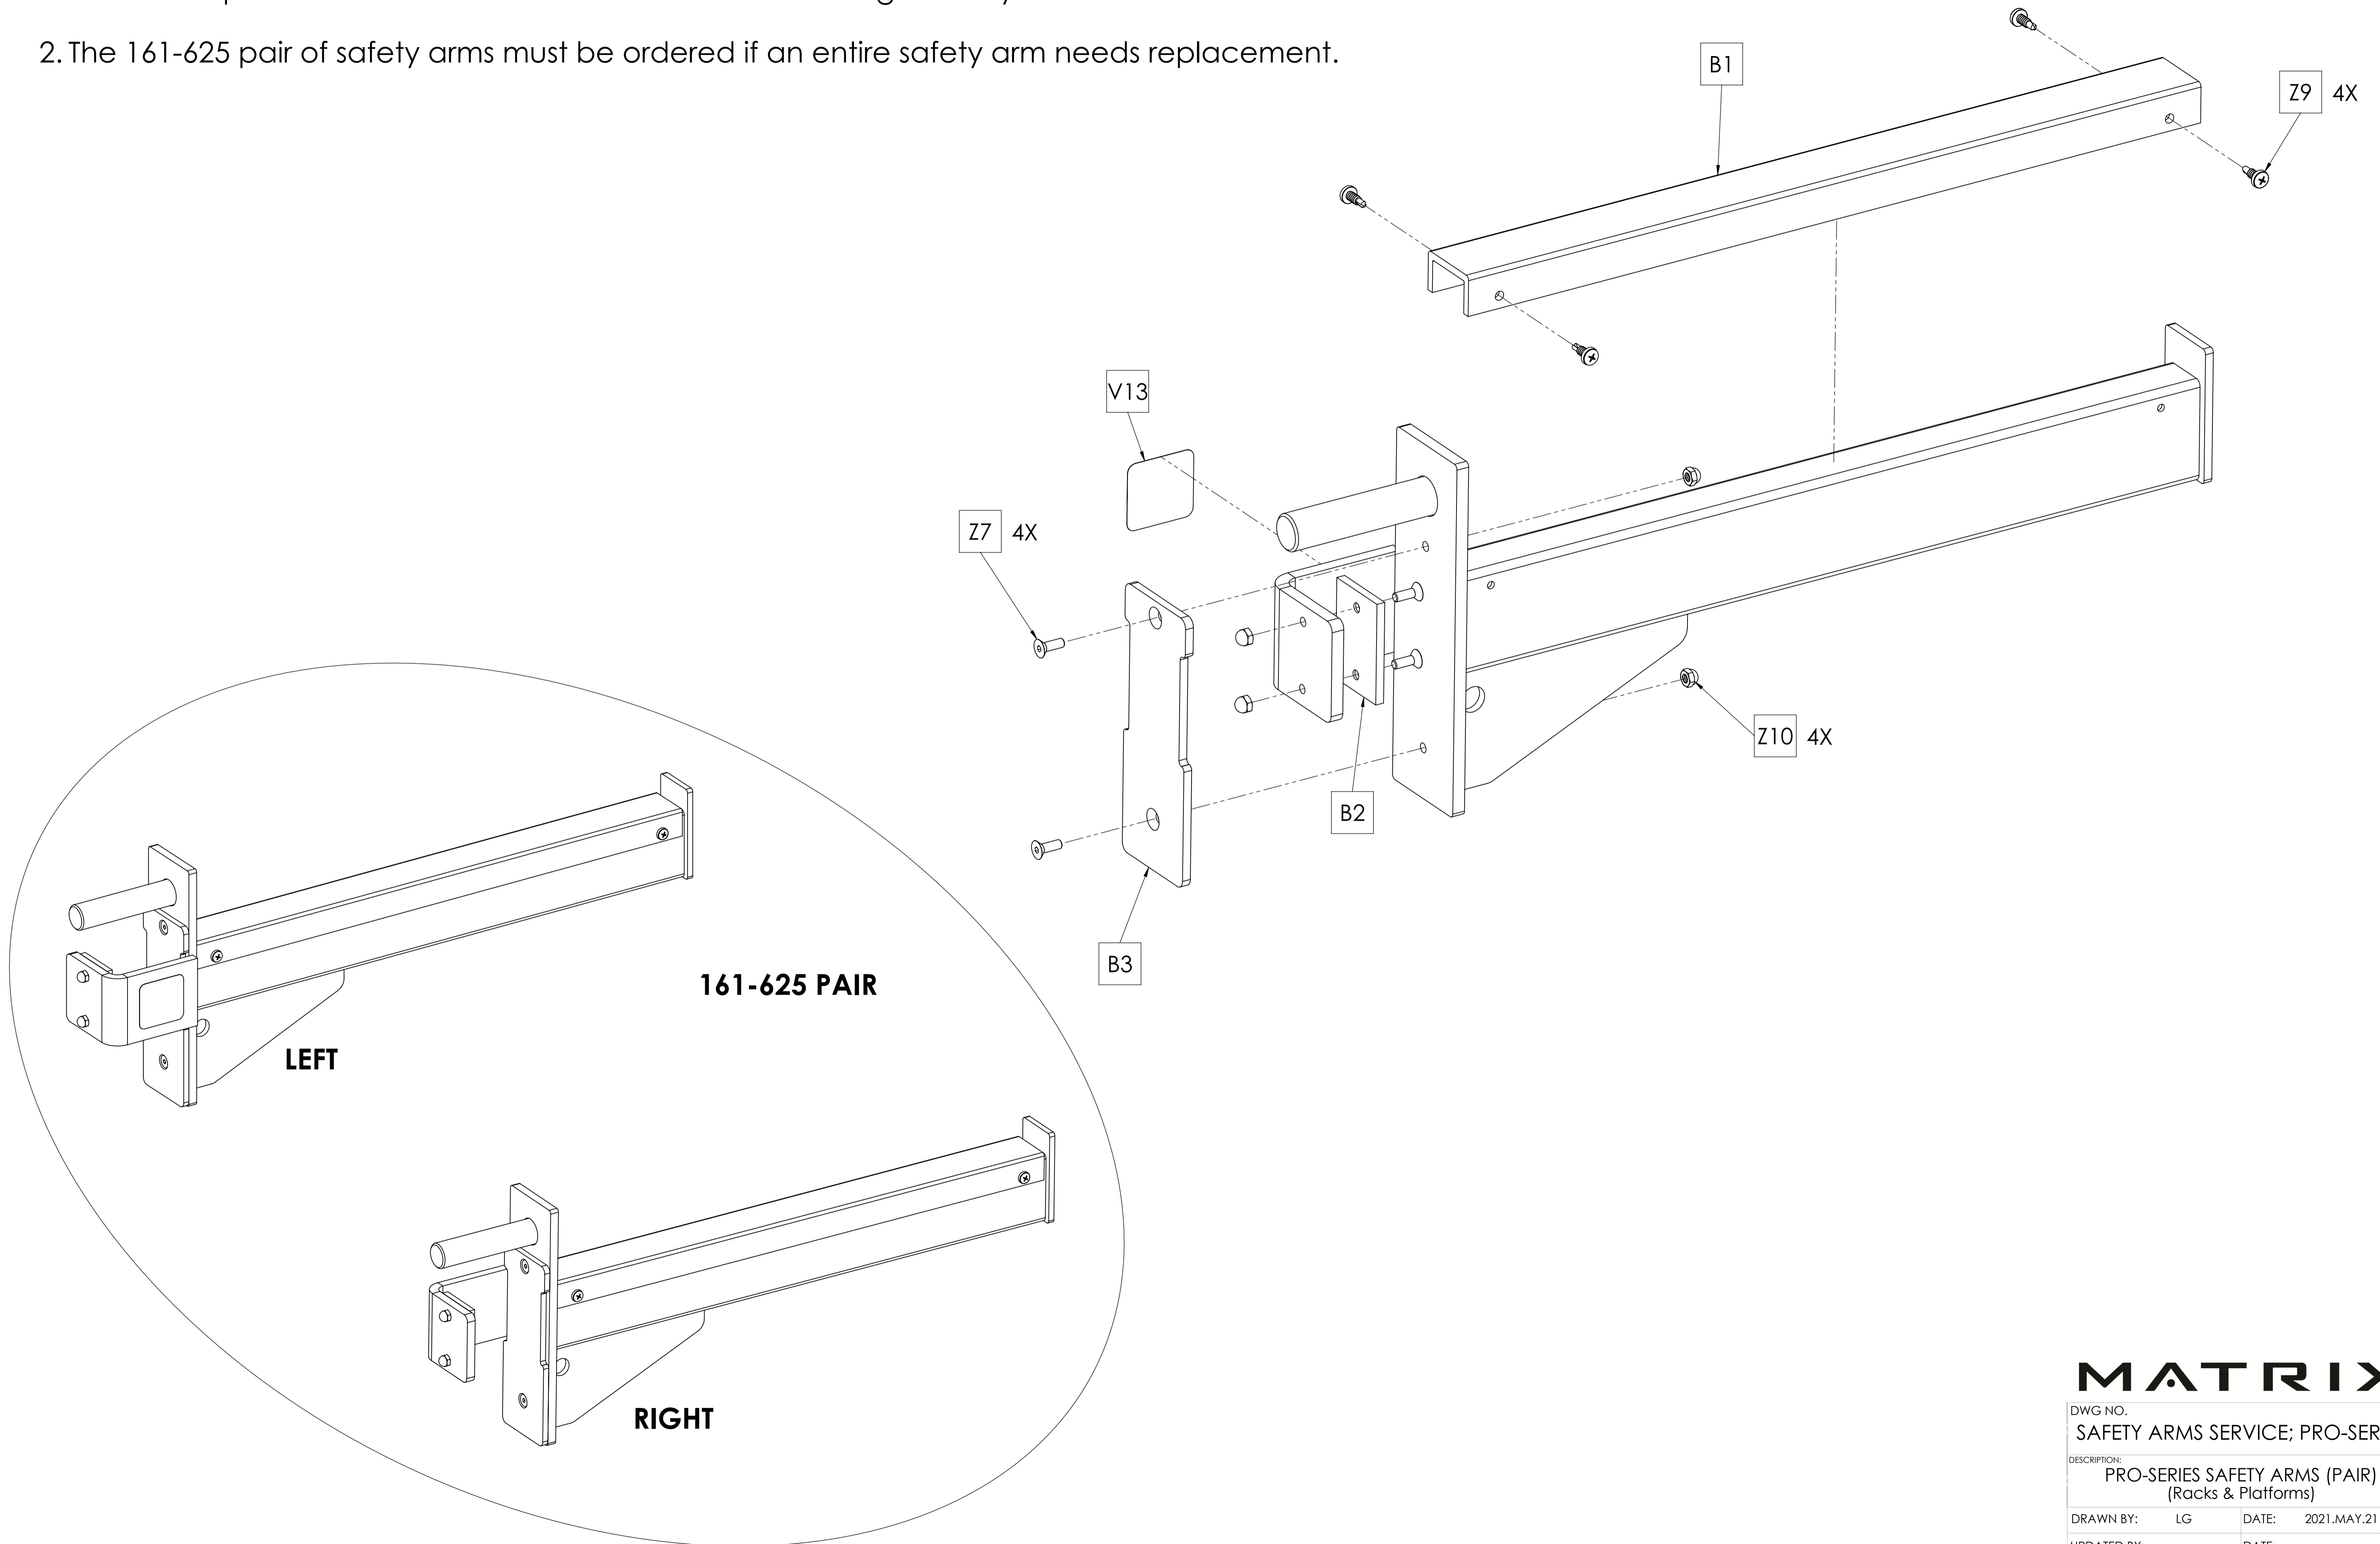

MATRIX

DWG NO. J-HOOKS SERVICE; PRO-SERIES

DESCRIPTION: PRO-SERIES J-HOOKS (PAIR)

(Racks & Platforms)

DRAWN BY: LG DATE: 2021.JUN.04

UPDATED BY: DATE:

NOTES:

1. All service parts listed are the same for both the left and right safety arms.
2. The 161-625 pair of safety arms must be ordered if an entire safety arm needs replacement.