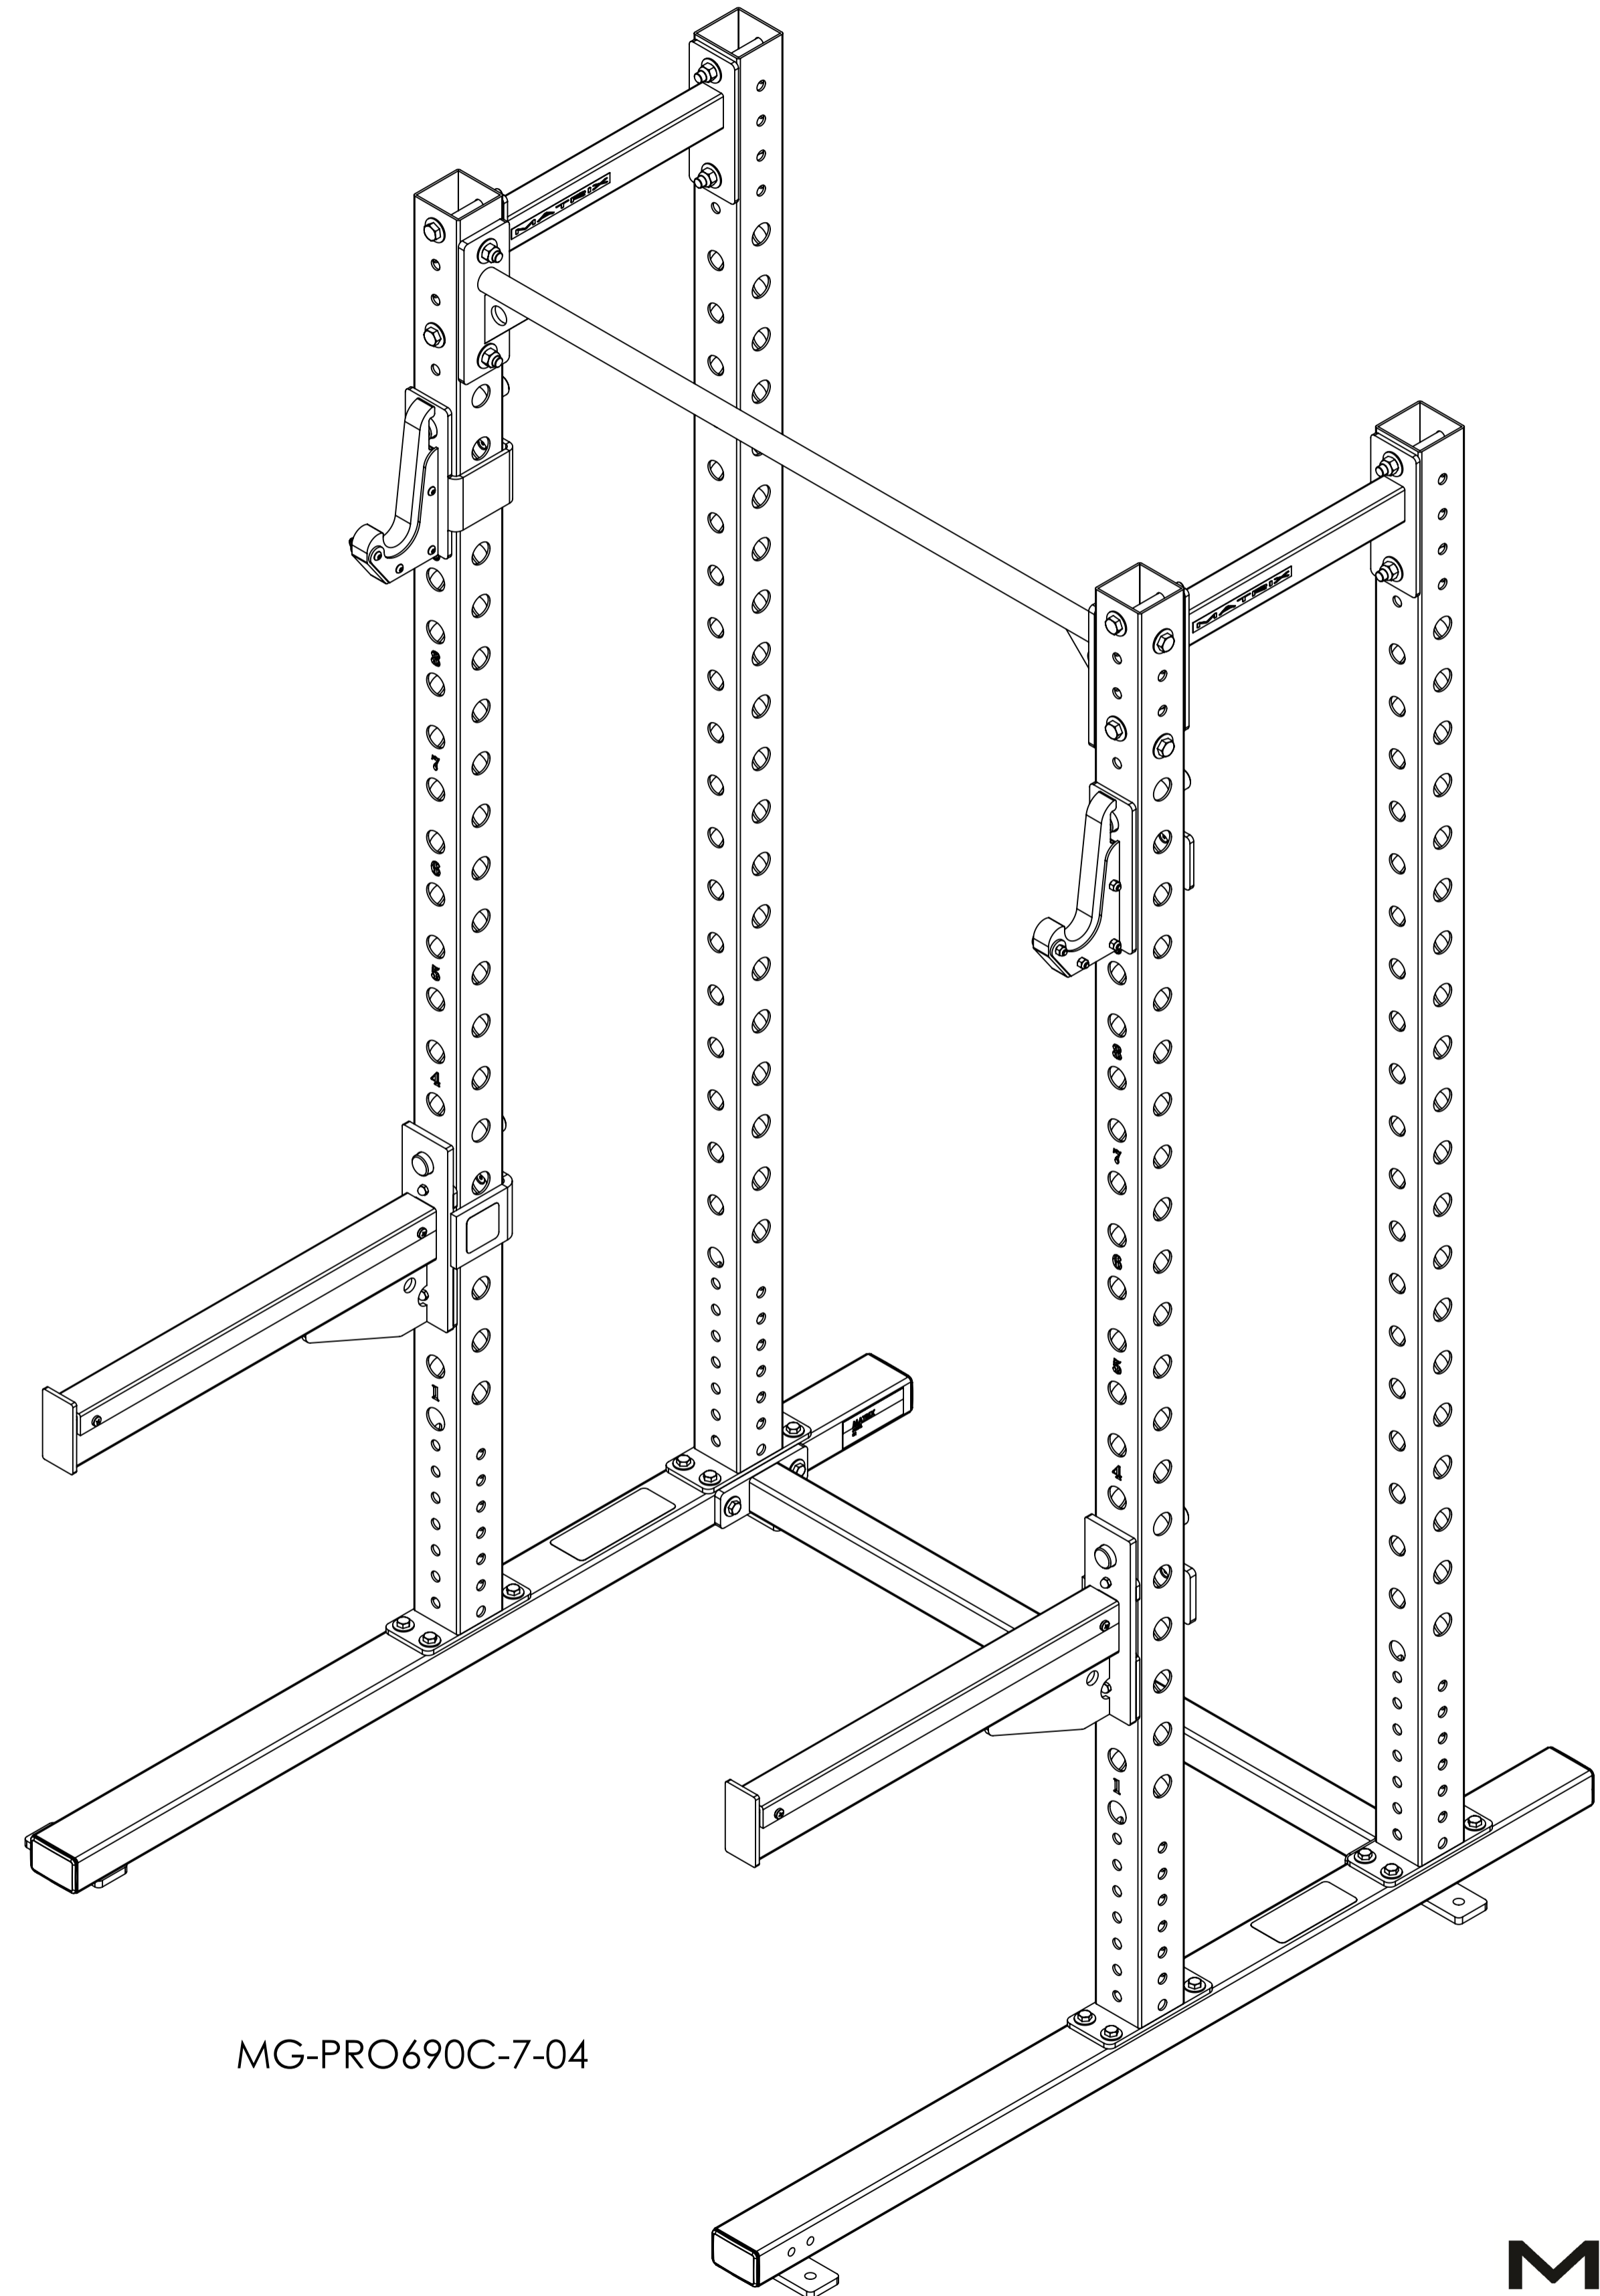

MATRIX

DWG NO.		MG-PRO690C-04 SERIES SERVICE	
DESCRIPTION:		CONFIGURABLE HALF RACK (Racks & Platforms)	
DRAWN BY:	LG	DATE:	2021.MAY.10
UPDATED BY:		DATE:	

MG-PRO690C-04
SEE SHEET 1 EXPLODED VIEW

MG-PRO690C-7-04

MATRIX

DWG NO.

MG-PRO690C-04 SERIES SERVICE

DESCRIPTION:
CONFIGURABLE HALF RACK
(Racks & Platforms)

DRAWN BY: LG DATE: 2021.MAY.10

UPDATED BY: DATE: