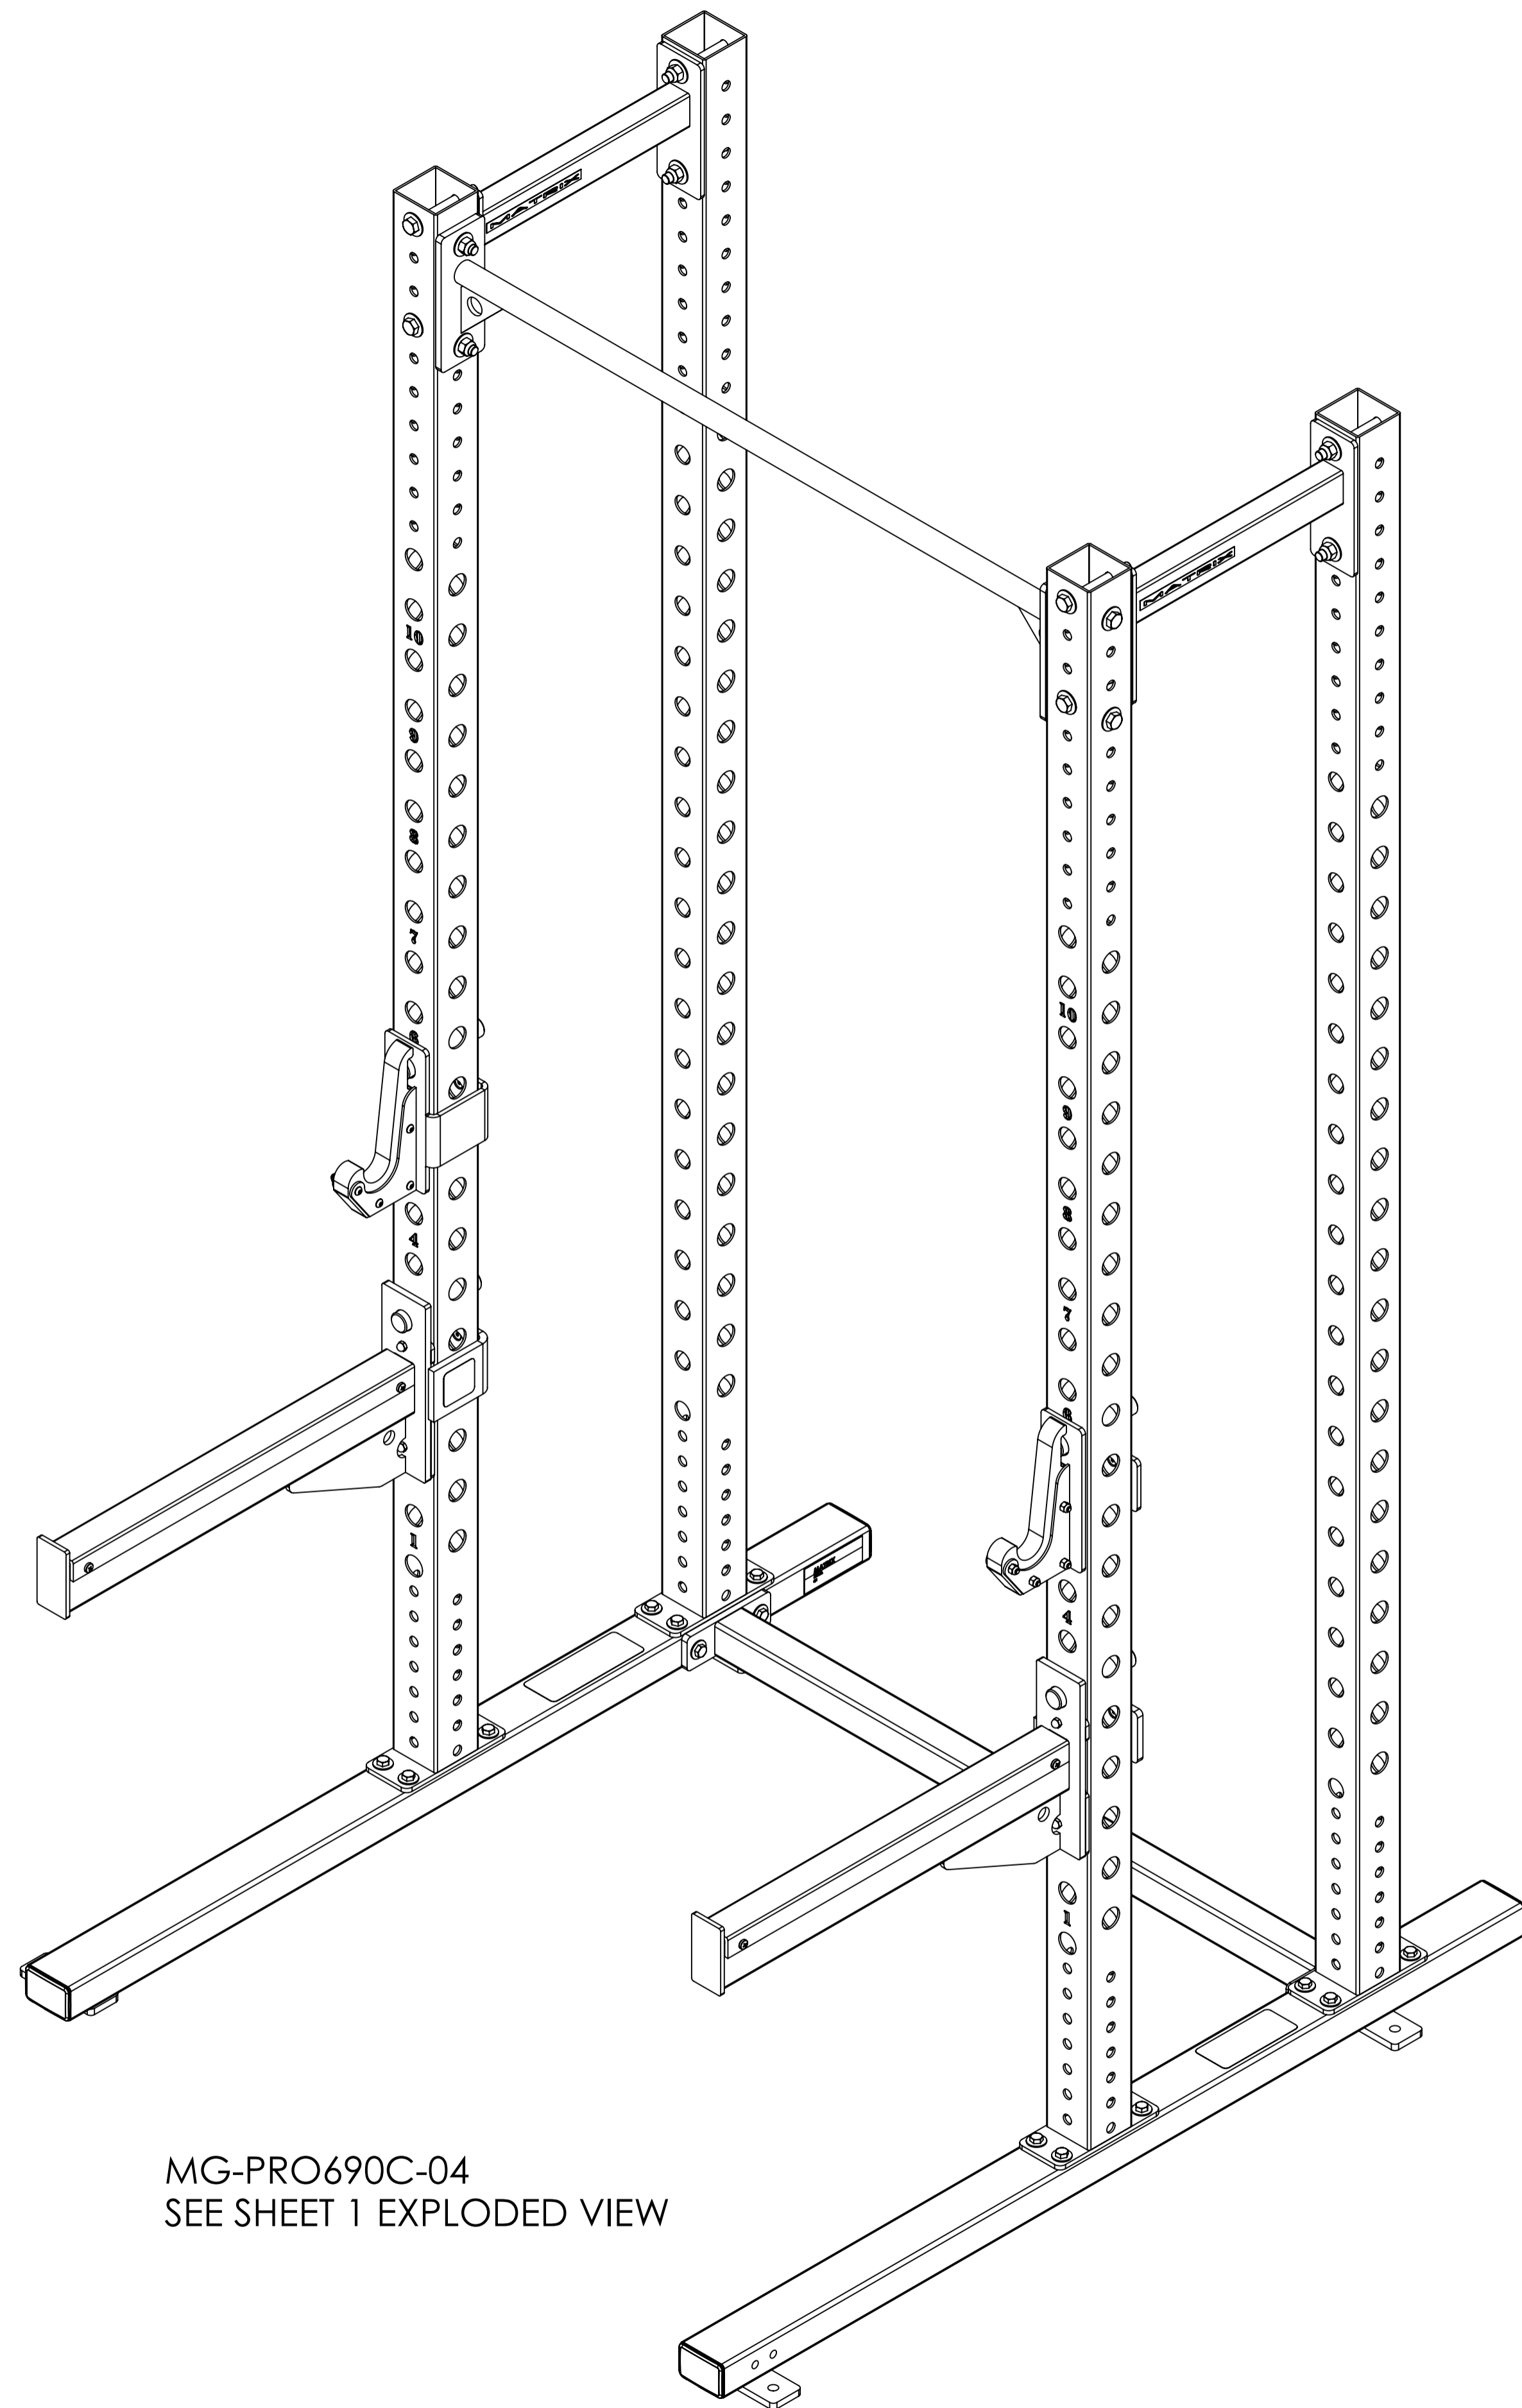

MATRIX

DWG NO.		MG-PRO690C-04 SERIES SERVICE	
DESCRIPTION:		CONFIGURABLE HALF RACK (Racks & Platforms)	
DRAWN BY:	LG	DATE:	2021.MAY.10
UPDATED BY:		DATE:	

MG-PRO690C-04
SEE SHEET 1 EXPLODED VIEW

MG-PRO690C-7-04

MATRIX

DWG NO.

MG-PRO690C-04 SERIES SERVICE

DESCRIPTION:
CONFIGURABLE HALF RACK
(Racks & Platforms)

DRAWN BY: LG DATE: 2021.MAY.10

UPDATED BY: DATE: