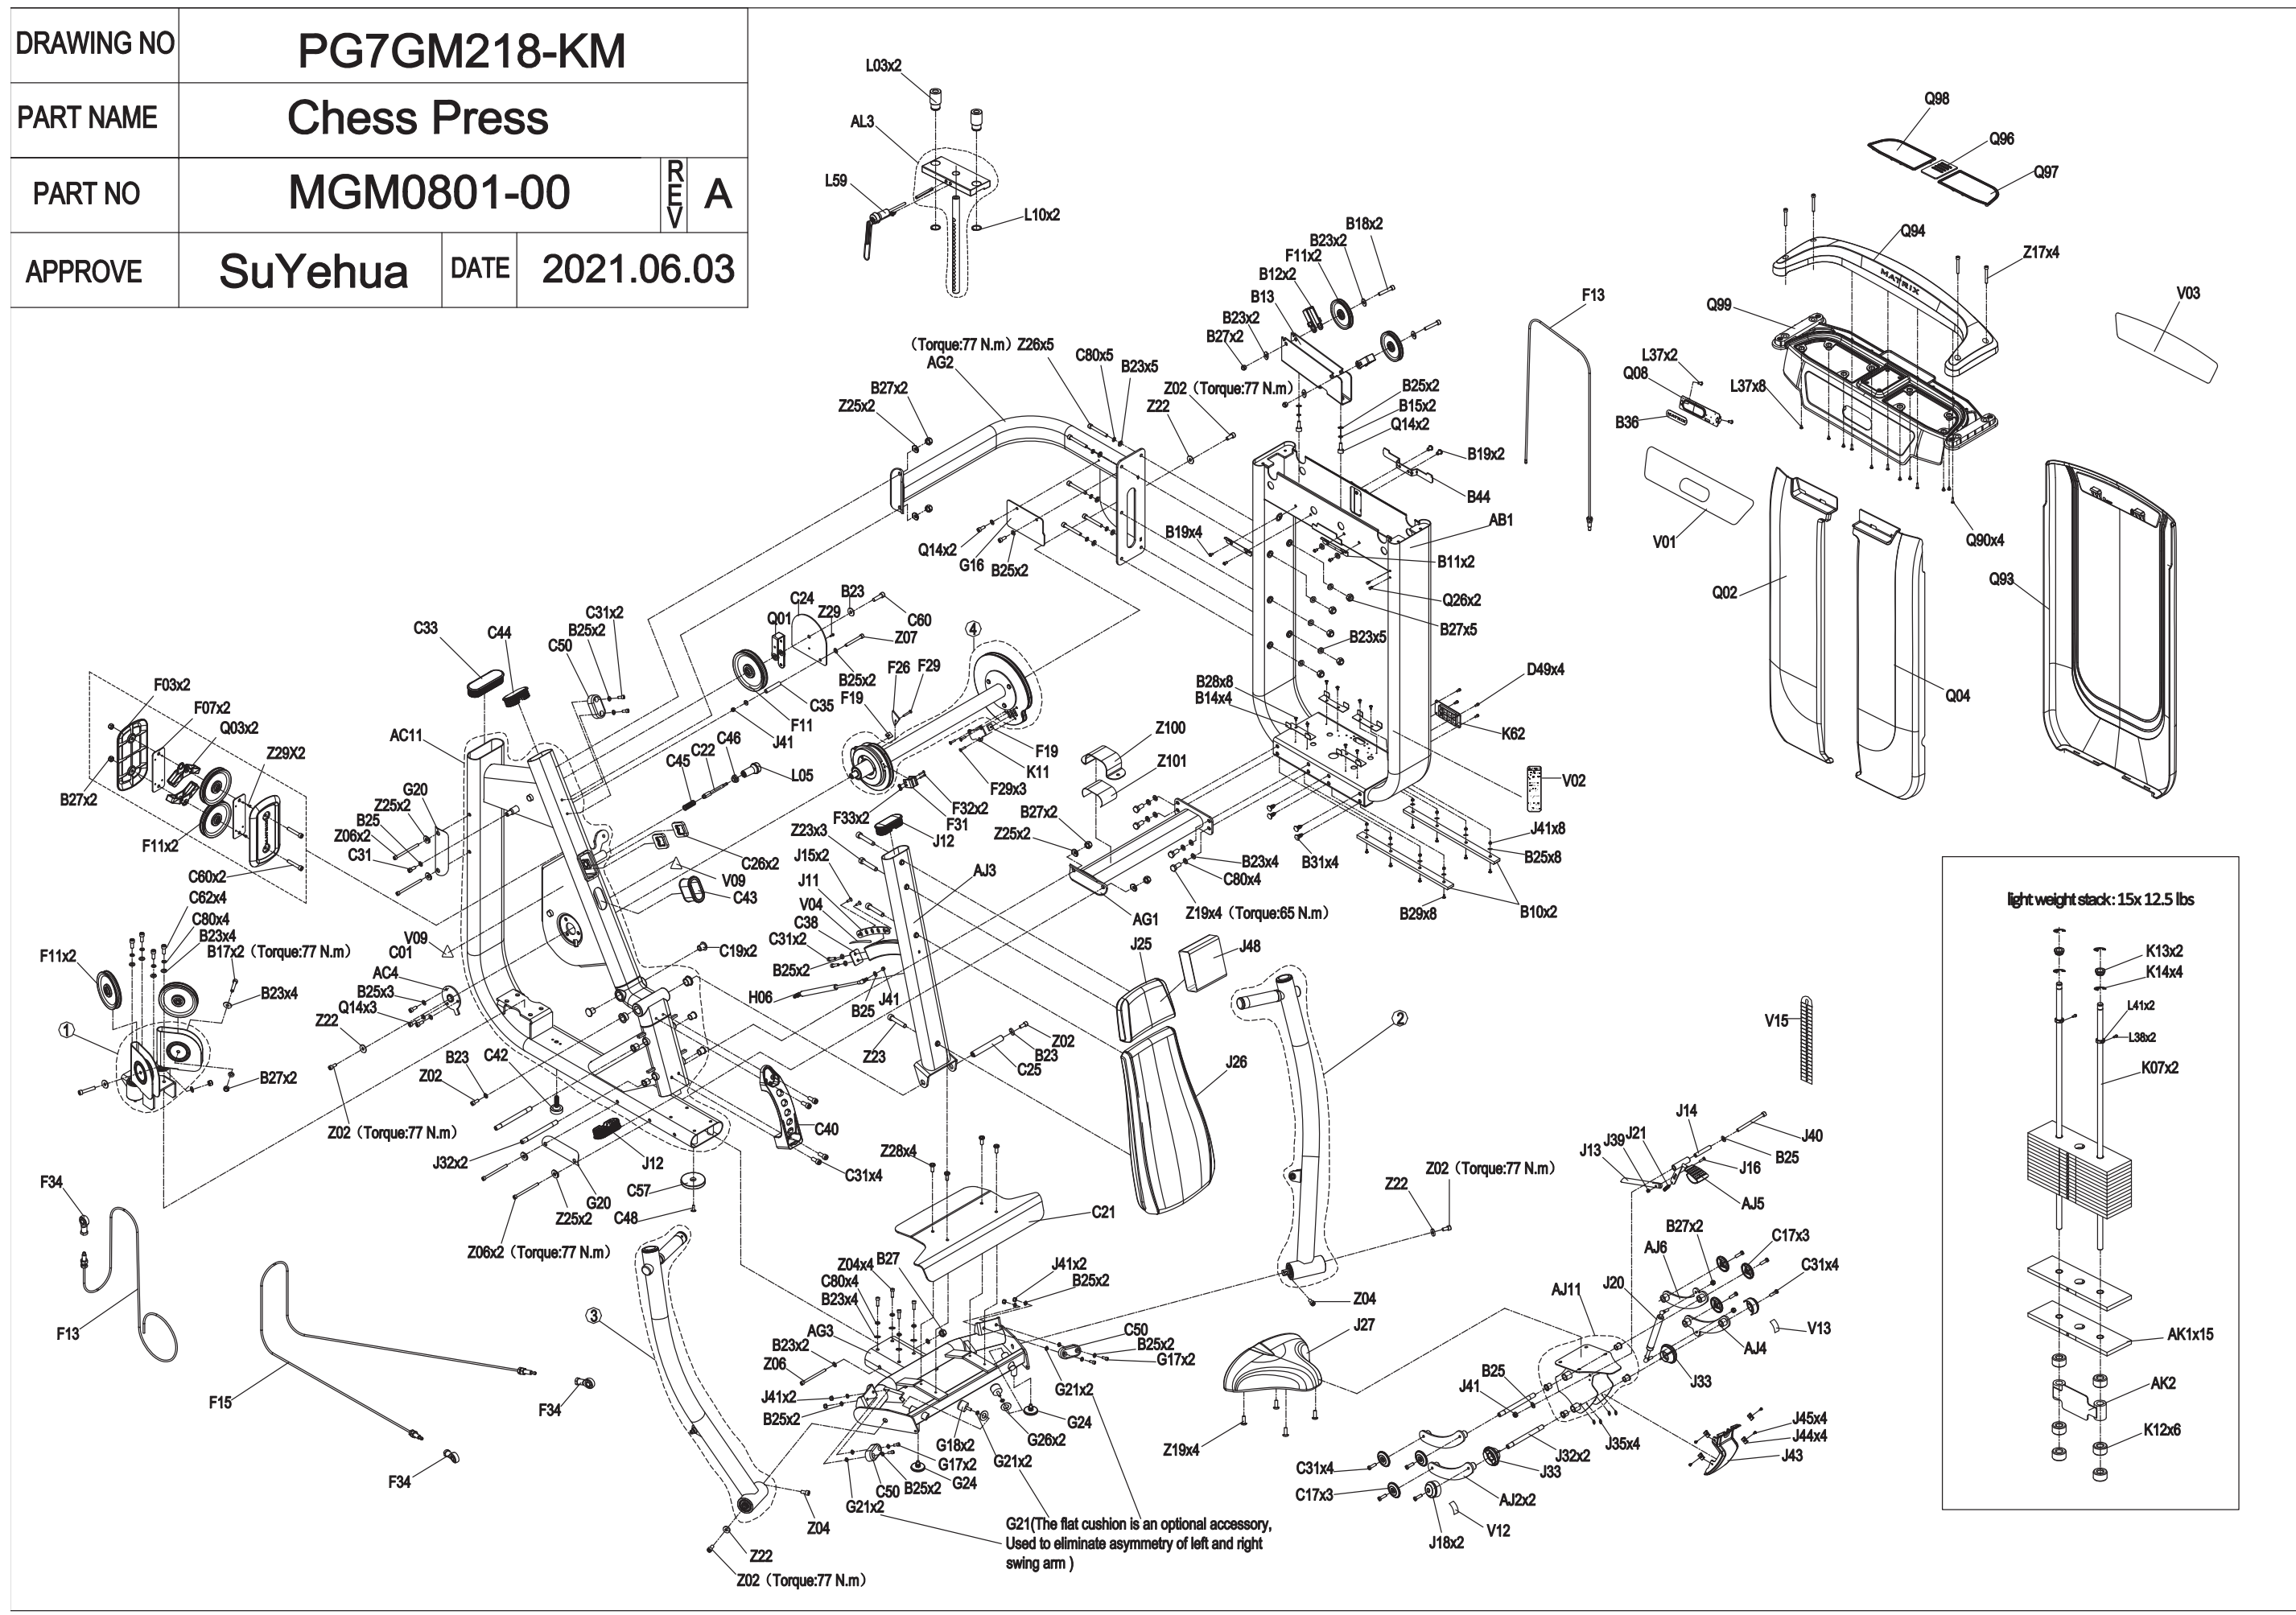

DRAWING NO	PG7GM218-KM		
PART NAME	Chess Press		
PART NO	MGM0801-00	REV	A
APPROVE	SuYehua	DATE	2021.06.03

G21(The flat cushion is an optional accessory, Used to eliminate asymmetry of left and right swing arm)