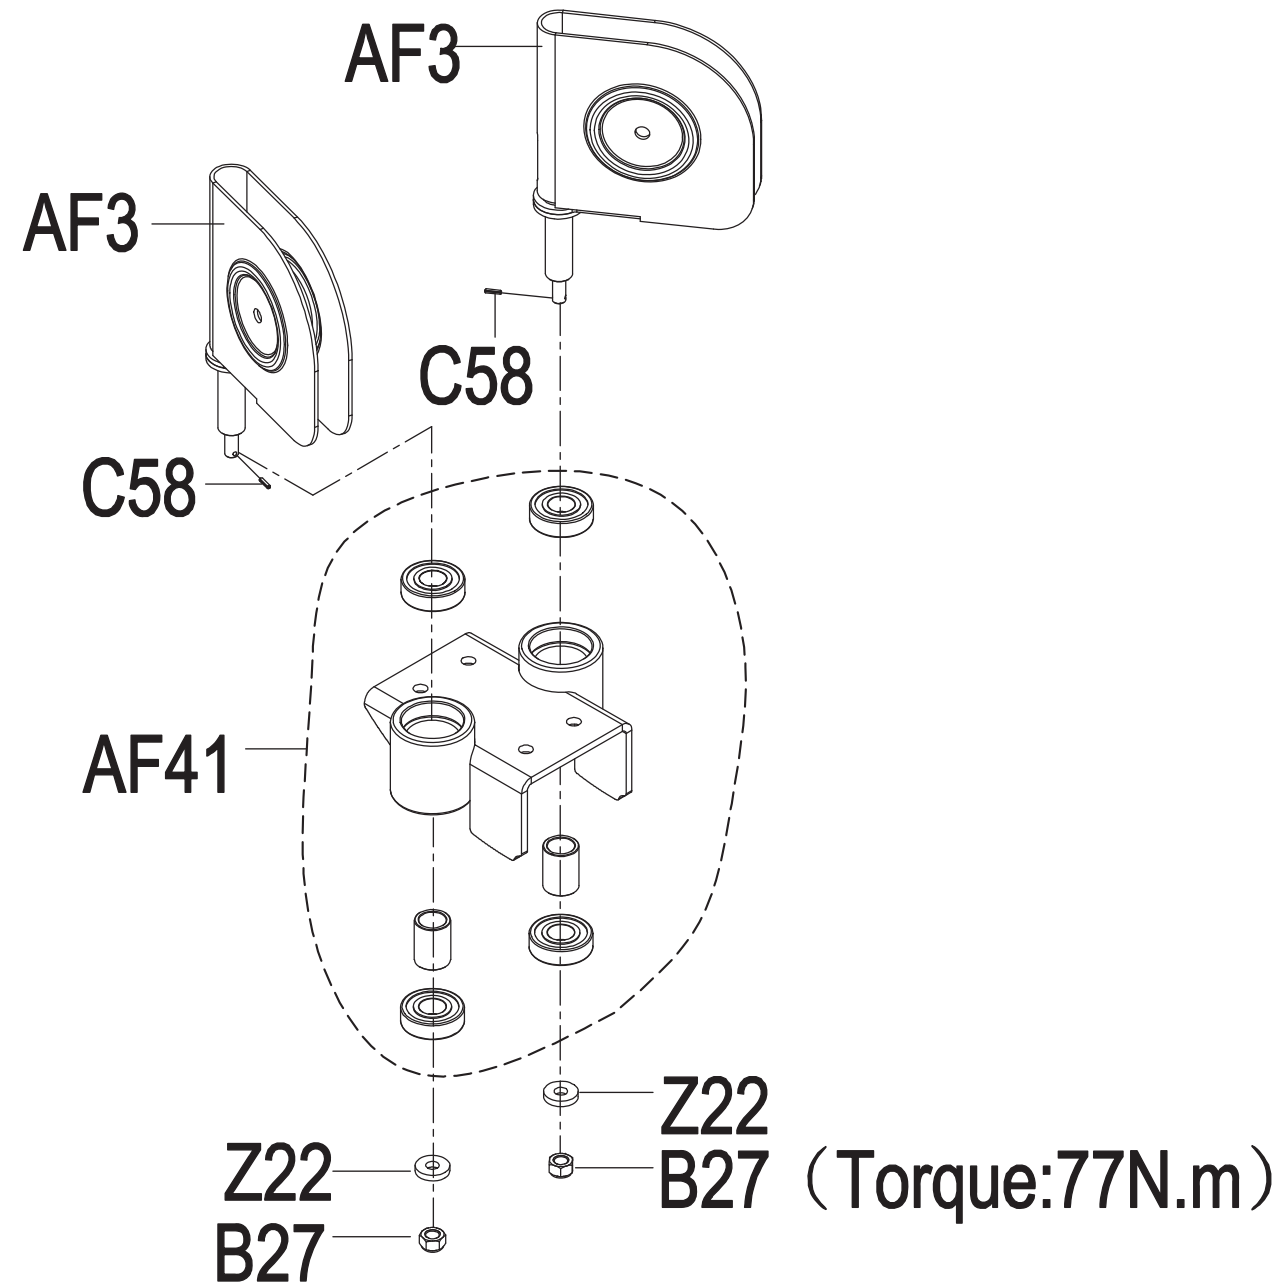

DRAWING NO	GM118-SF01		
PART NAME	Sliding Pulley Set		
PART NO	See Chart	REV	A
APPROVE	Harvey	DATE	08.12.2020

Part NO.	Color
1000416167	Iced Sliver
1000416168	Platinum
1000416169	Polarized Titanium
1000416171	Lace White
1000416172	Pearl White
1000416173	Mat Black
1000416174	Black Glossy
1000434107	O-PF Purple
1000440736	PF Yellow RAL1023
1000457668	Graphite Grey

DRAWING NO	GM218-SF02		
PART NAME	Pedal Arm set;left		
PART NO	See Chart	REV	A
APPROVE	Harvey	DATE	11.25.2020

Part NO.	Color
1000457709	Iced Sliver
1000457710	Platinum
1000457711	Polarized Titanium
1000457712	Lace White
1000457713	Pearl White
1000457714	Mat Black
1000457715	Black Glossy
1000457732	Graphite Grey

DRAWING NO	GM218-SF03		
PART NAME	Pedal Arm set;right		
PART NO	See Chart	REV	A
APPROVE	Harvey	DATE	11.25.2020

Part NO.	Color
1000457722	Iced Sliver
1000457723	Platinum
1000457724	Polarized Titanium
1000457725	Lace White
1000457726	Pearl White
1000457727	Mat Black
1000457728	Black Glossy
1000457733	Graphite Grey

DRAWING NO	GM118-SF04		
PART NAME	Swivel Axle Set		
PART NO	See Chart	REV	A
APPROVE	Harvey	DATE	08.12.2020

Part NO.	Color
1000416274	Iced Sliver
1000416275	Platinum
1000416276	Polarized Titanium
1000416277	Lace White
1000416278	Pearl White
1000416279	Mat Black
1000416280	Black Glossy
1000434183	O-PF Purple
1000440739	PF Yellow RAL1023
1000457739	Graphite Grey