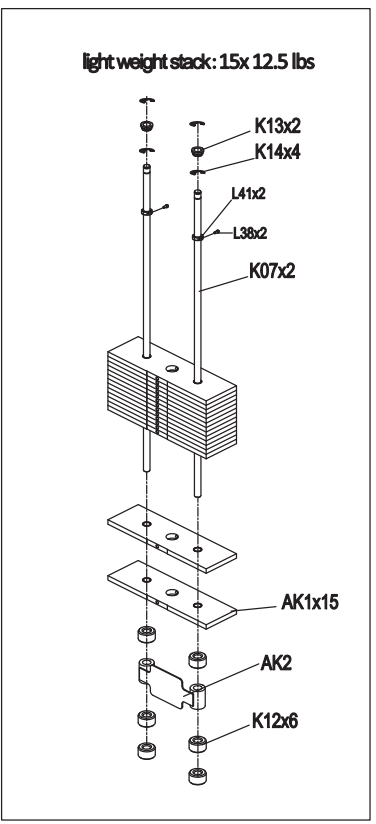

DRAWING NO	PG7GM218-KM		
PART NAME	Chess Press		
PART NO	MGM0801-00	REV	A
APPROVE	SuYehua	DATE	2021.06.03

G21(The flat cushion is an optional accessory, Used to eliminate asymmetry of left and right swing arm )

DRAWING NO	GM118-SF01		
PART NAME	Sliding Pulley Set		
PART NO	See Chart	REV	A
APPROVE	Harvey	DATE	08.12.2020

Part NO.	Color
1000416167	Iced Sliver
1000416168	Platinum
1000416169	Polarized Titanium
1000416171	Lace White
1000416172	Pearl White
1000416173	Mat Black
1000416174	Black Glossy
1000434107	O-PF Purple
1000440736	PF Yellow RAL1023
1000457668	Graphite Grey

DRAWING NO	GM218-SF02		
PART NAME	Pedal Arm set;left		
PART NO	See Chart	REV	A
APPROVE	Harvey	DATE	11.25.2020

Part NO.	Color
1000457709	Iced Sliver
1000457710	Platinum
1000457711	Polarized Titanium
1000457712	Lace White
1000457713	Pearl White
1000457714	Mat Black
1000457715	Black Glossy
1000457732	Graphite Grey

DRAWING NO	GM118-SF04		
PART NAME	Swivel Axle Set		
PART NO	See Chart	REV	A
APPROVE	Harvey	DATE	08.12.2020

Part NO.	Color
1000416274	Iced Sliver
1000416275	Platinum
1000416276	Polarized Titanium
1000416277	Lace White
1000416278	Pearl White
1000416279	Mat Black
1000416280	Black Glossy
1000434183	O-PF Purple
1000440739	PF Yellow RAL1023
1000457739	Graphite Grey