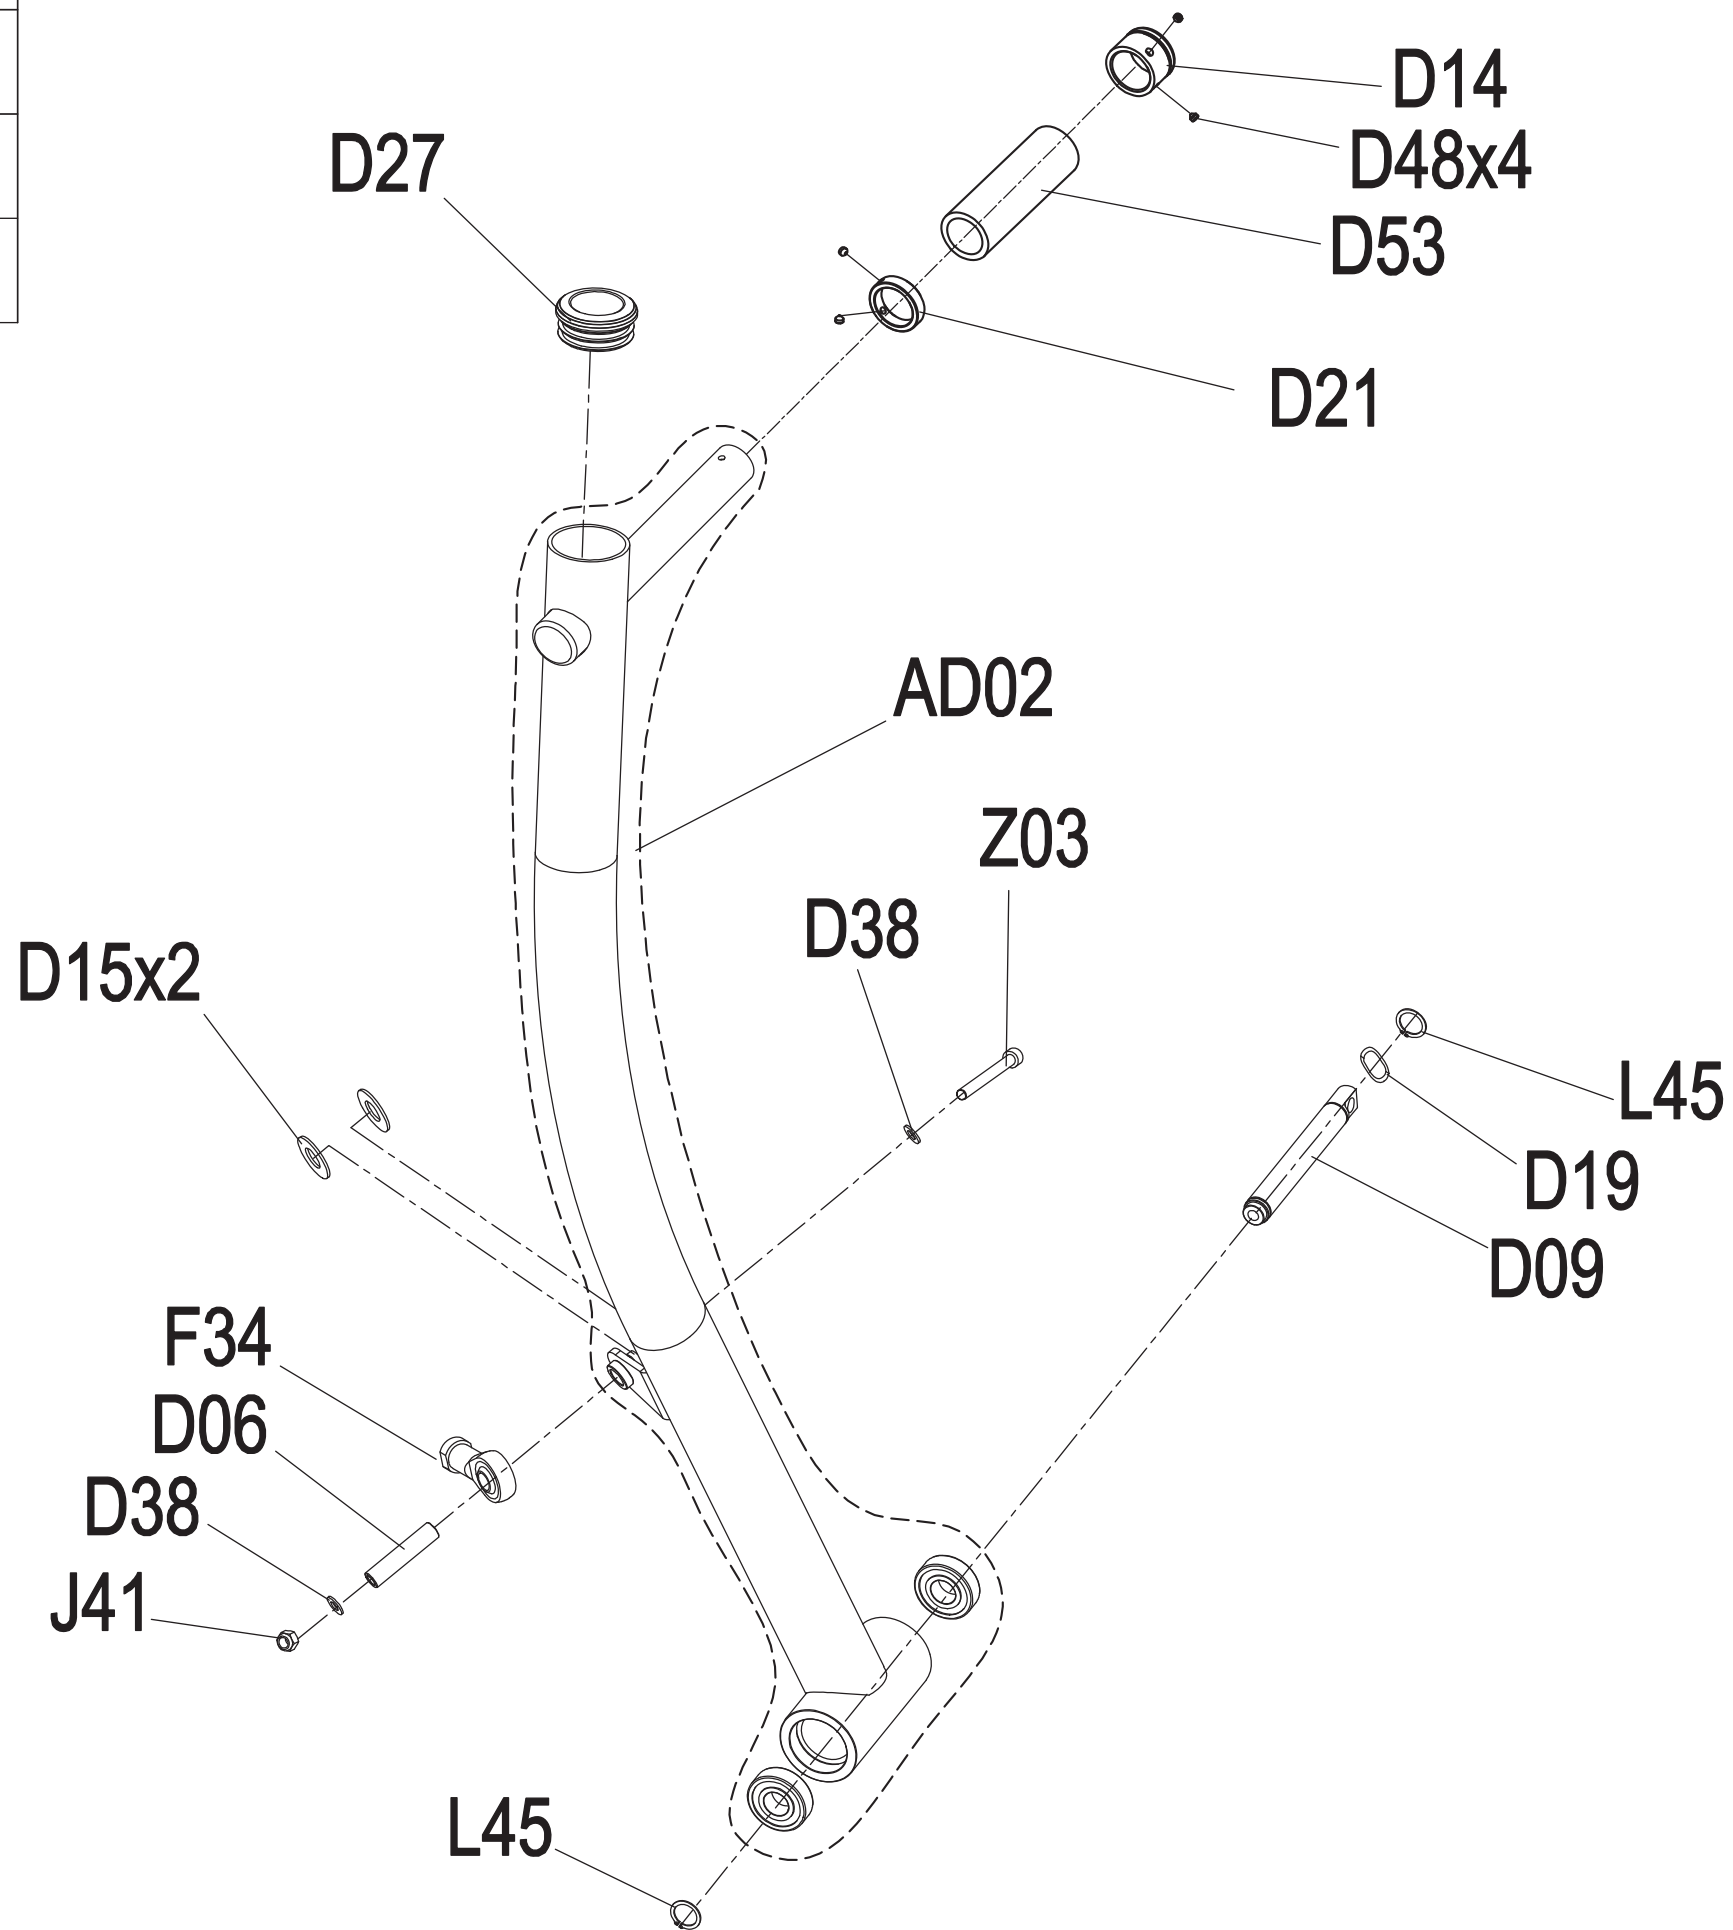

| | | | |
|------------|--------------------|------|------------|
| DRAWING NO | GM118-SF01 | | |
| PART NAME | Sliding Pulley Set | | |
| PART NO | See Chart | REV | A |
| APPROVE | Harvey | DATE | 08.12.2020 |

| | | | |
|------------|--------------------|------|------------|
| DRAWING NO | GM218-SF02 | | |
| PART NAME | Pedal Arm set;left | | |
| PART NO | See Chart | REV | A |
| APPROVE | Harvey | DATE | 11.25.2020 |

| | | | |
|------------|---------------------|------|------------|
| DRAWING NO | GM218-SF03 | | |
| PART NAME | Pedal Arm set;right | | |
| PART NO | See Chart | REV | A |
| APPROVE | Harvey | DATE | 11.25.2020 |

| | | | |
|------------|-----------------|------|------------|
| DRAWING NO | GM118-SF04 | | |
| PART NAME | Swivel Axle Set | | |
| PART NO | See Chart | REV | A |
| APPROVE | Harvey | DATE | 08.12.2020 |