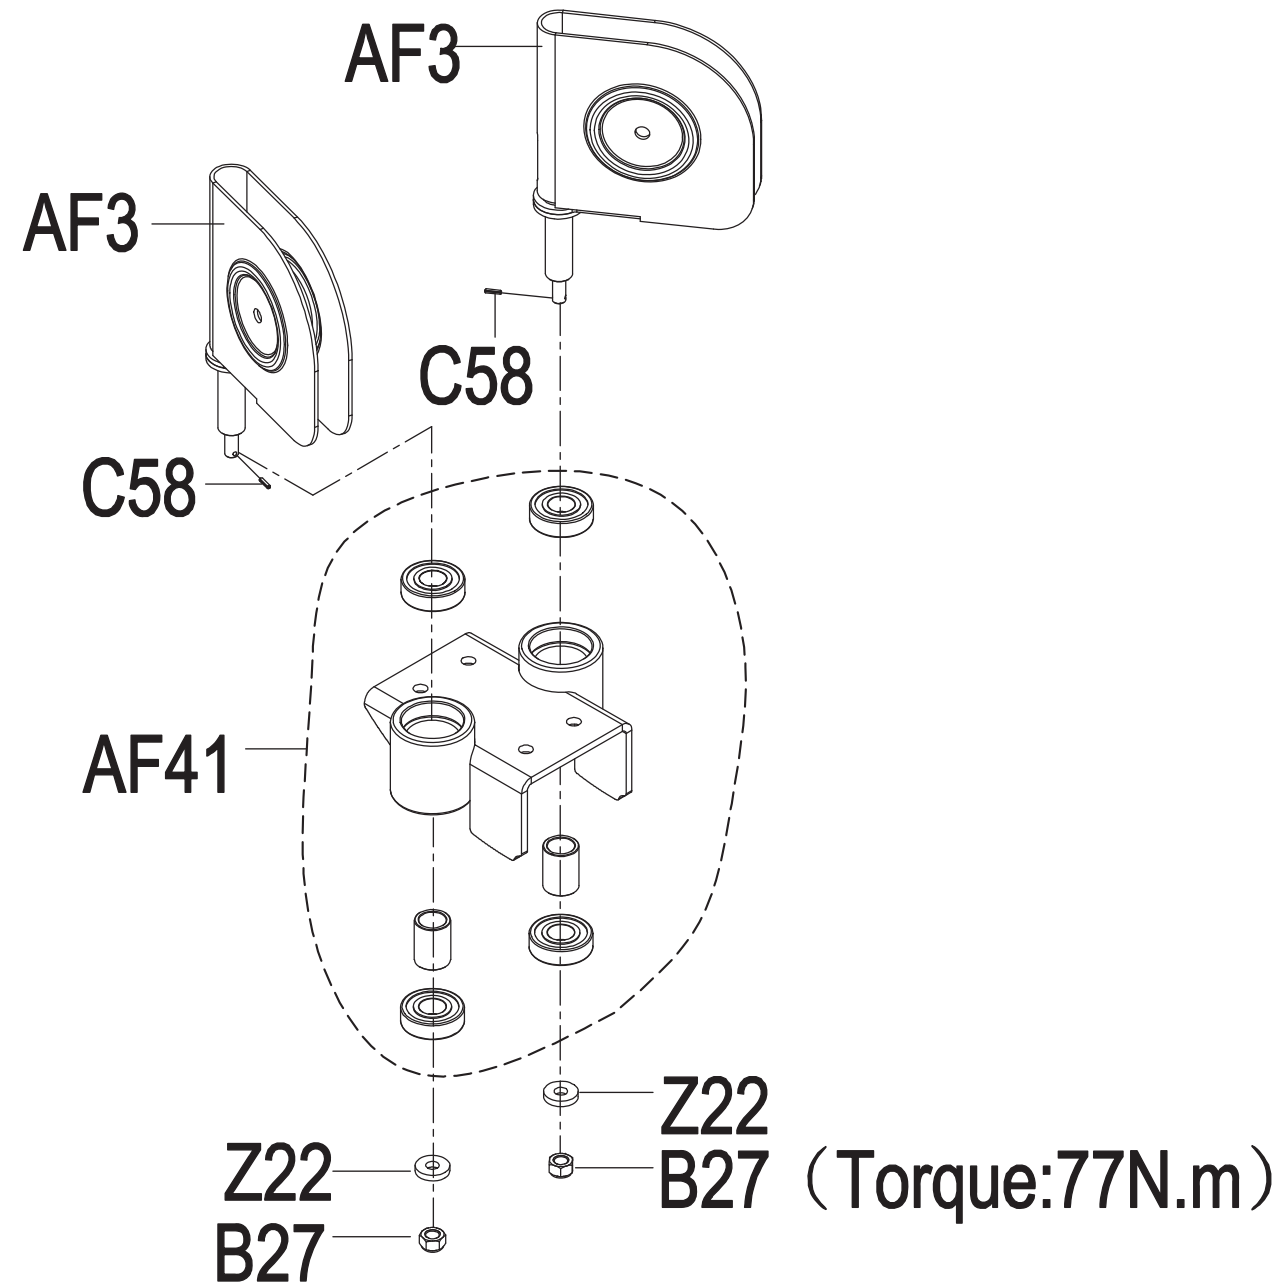

| | | | |
|------------|--------------------|------|------------|
| DRAWING NO | GM118-SF01 | | |
| PART NAME | Sliding Pulley Set | | |
| PART NO | See Chart | REV | A |
| APPROVE | Harvey | DATE | 08.12.2020 |

| | | | |
|------------|--------------------|------|------------|
| DRAWING NO | GM218-SF02 | | |
| PART NAME | Pedal Arm set;left | | |
| PART NO | See Chart | REV | A |
| APPROVE | Harvey | DATE | 11.25.2020 |

| | | | |
|------------|---------------------|------|------------|
| DRAWING NO | GM218-SF03 | | |
| PART NAME | Pedal Arm set;right | | |
| PART NO | See Chart | REV | A |
| APPROVE | Harvey | DATE | 11.25.2020 |

| | | | |
|------------|-----------------|------|------------|
| DRAWING NO | GM118-SF04 | | |
| PART NAME | Swivel Axle Set | | |
| PART NO | See Chart | REV | A |
| APPROVE | Harvey | DATE | 08.12.2020 |