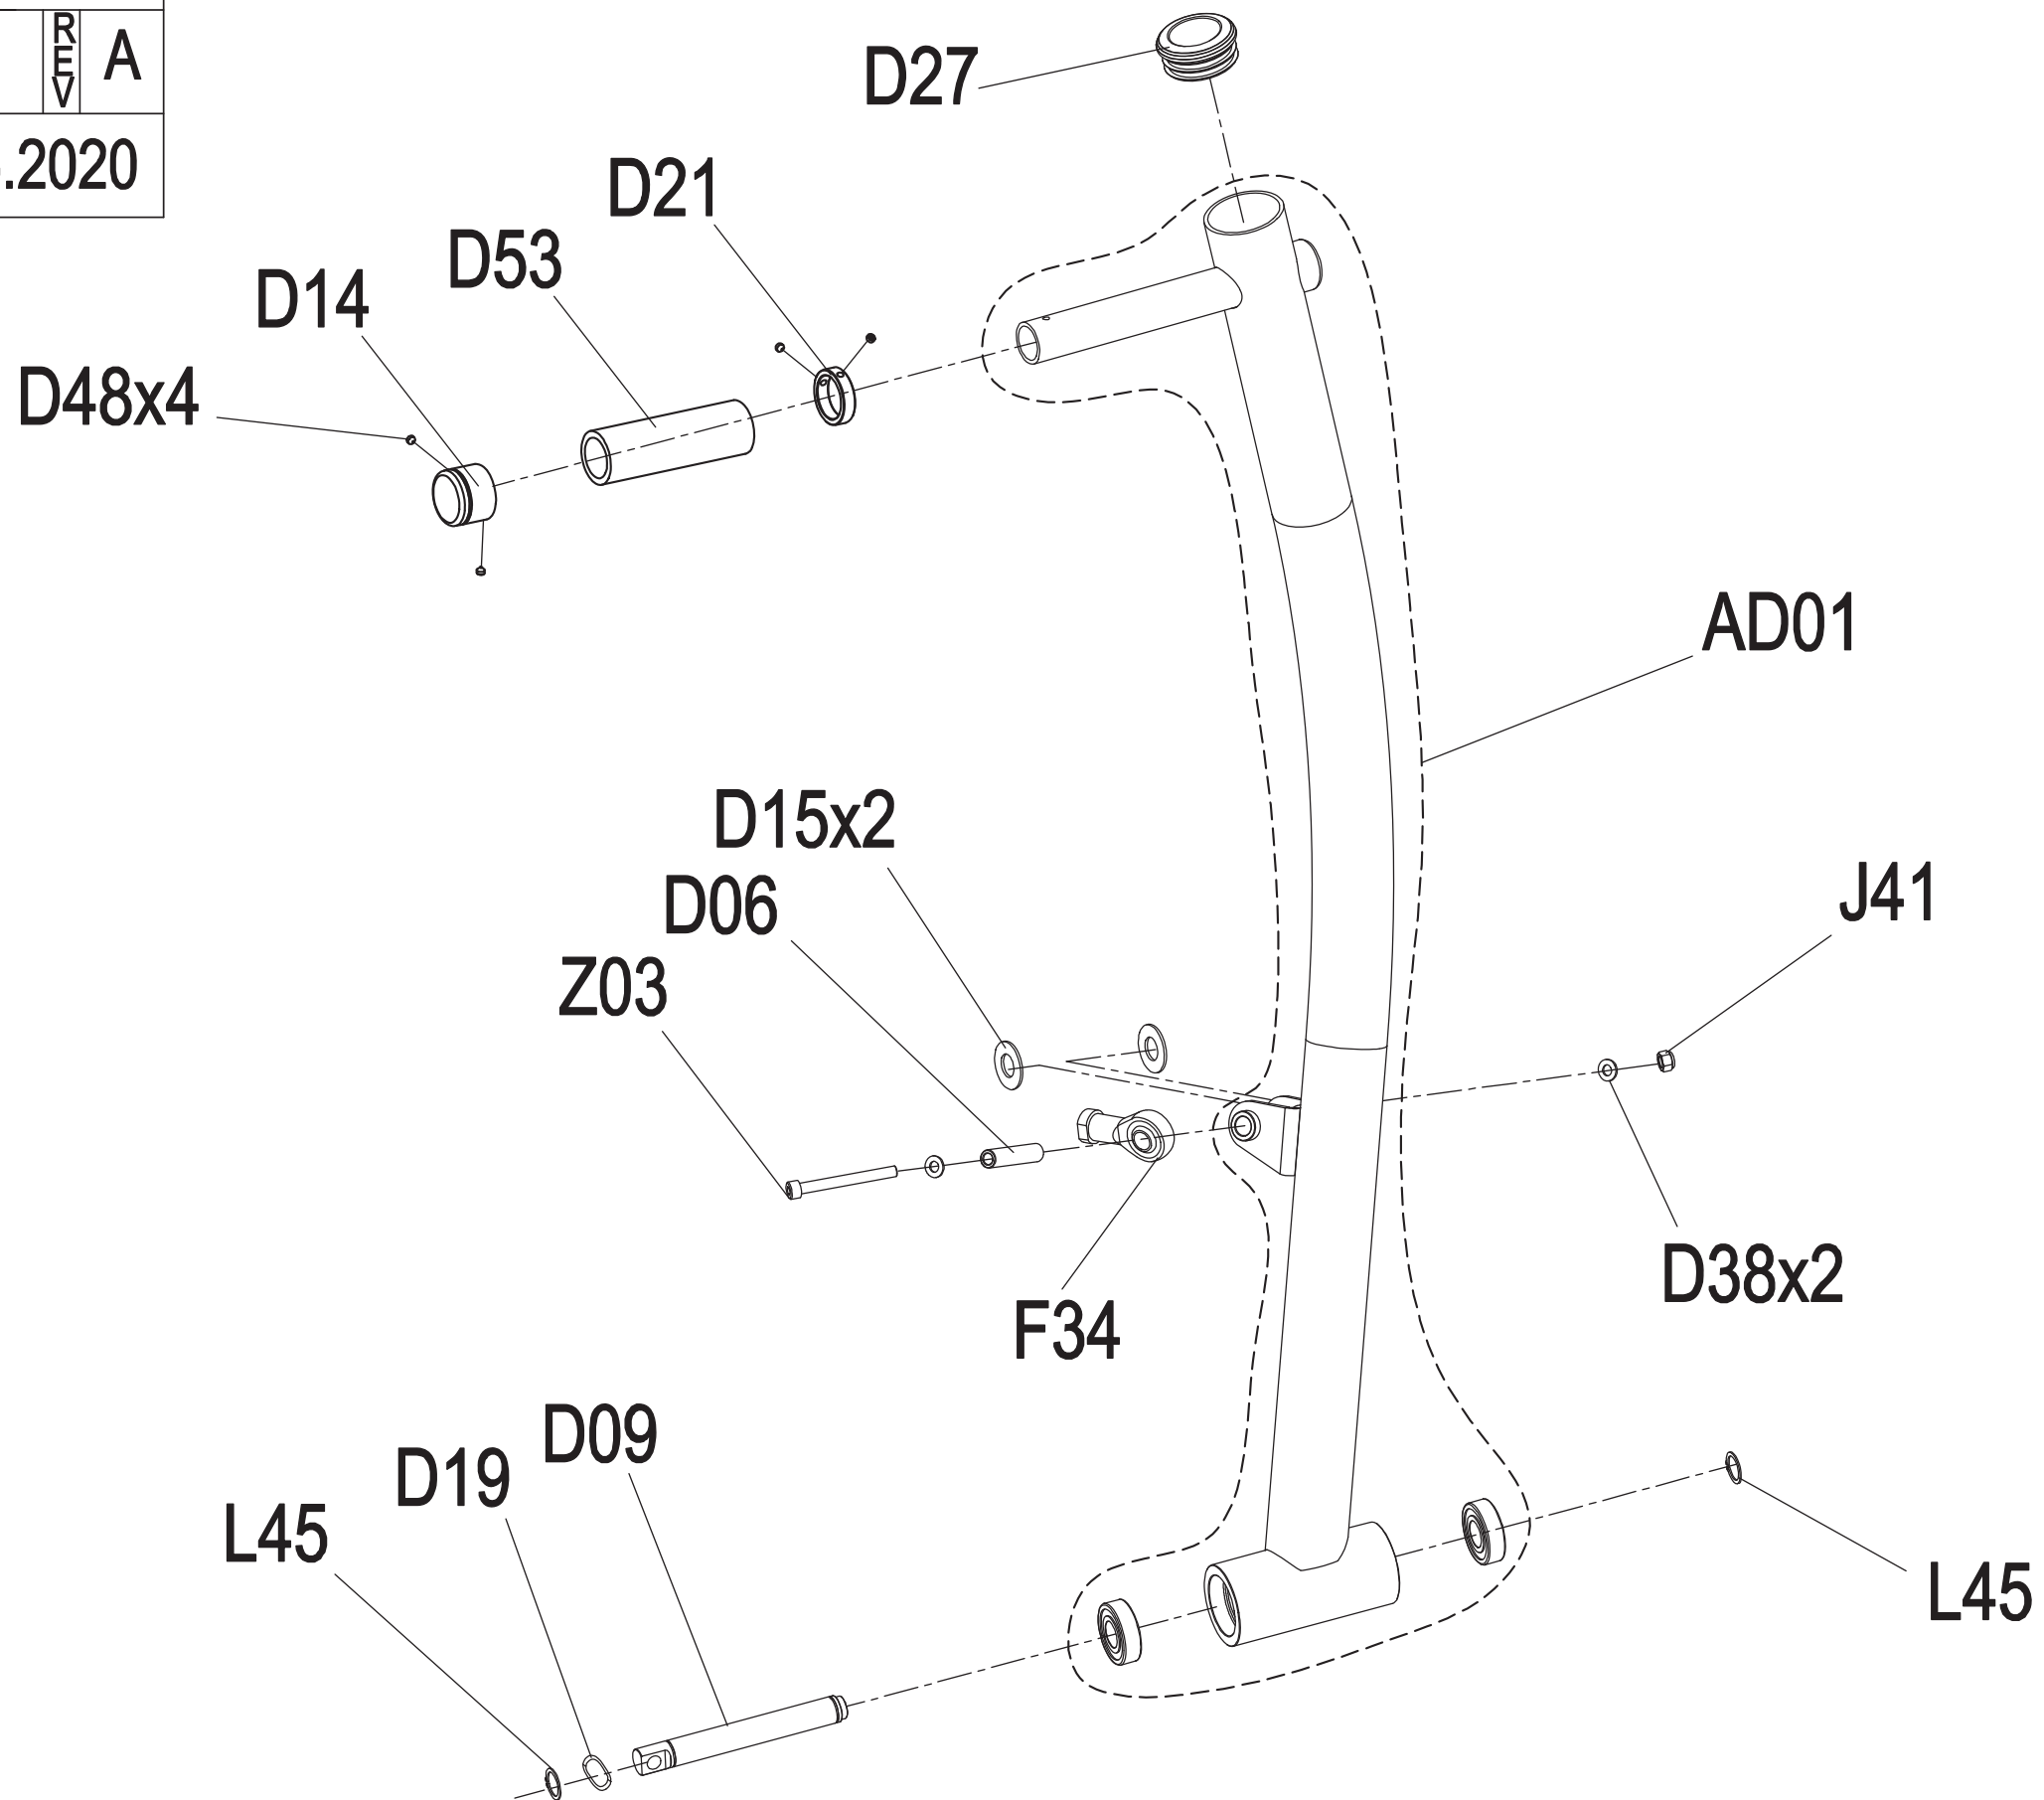

| | | | |
|------------|--------------------|------|------------|
| DRAWING NO | GM118-SF01 | | |
| PART NAME | Sliding Pulley Set | | |
| PART NO | See Chart | REV | A |
| APPROVE | Harvey | DATE | 08.12.2020 |

| | | | |
|------------|--------------------|------|------------|
| DRAWING NO | GM218-SF02 | | |
| PART NAME | Pedal Arm set;left | | |
| PART NO | See Chart | REV | A |
| APPROVE | Harvey | DATE | 11.25.2020 |

| | | | |
|------------|---------------------|------|------------|
| DRAWING NO | GM218-SF03 | | |
| PART NAME | Pedal Arm set;right | | |
| PART NO | See Chart | REV | A |
| APPROVE | Harvey | DATE | 11.25.2020 |

| | | | |
|------------|-----------------|------|------------|
| DRAWING NO | GM118-SF04 | | |
| PART NAME | Swivel Axle Set | | |
| PART NO | See Chart | REV | A |
| APPROVE | Harvey | DATE | 08.12.2020 |