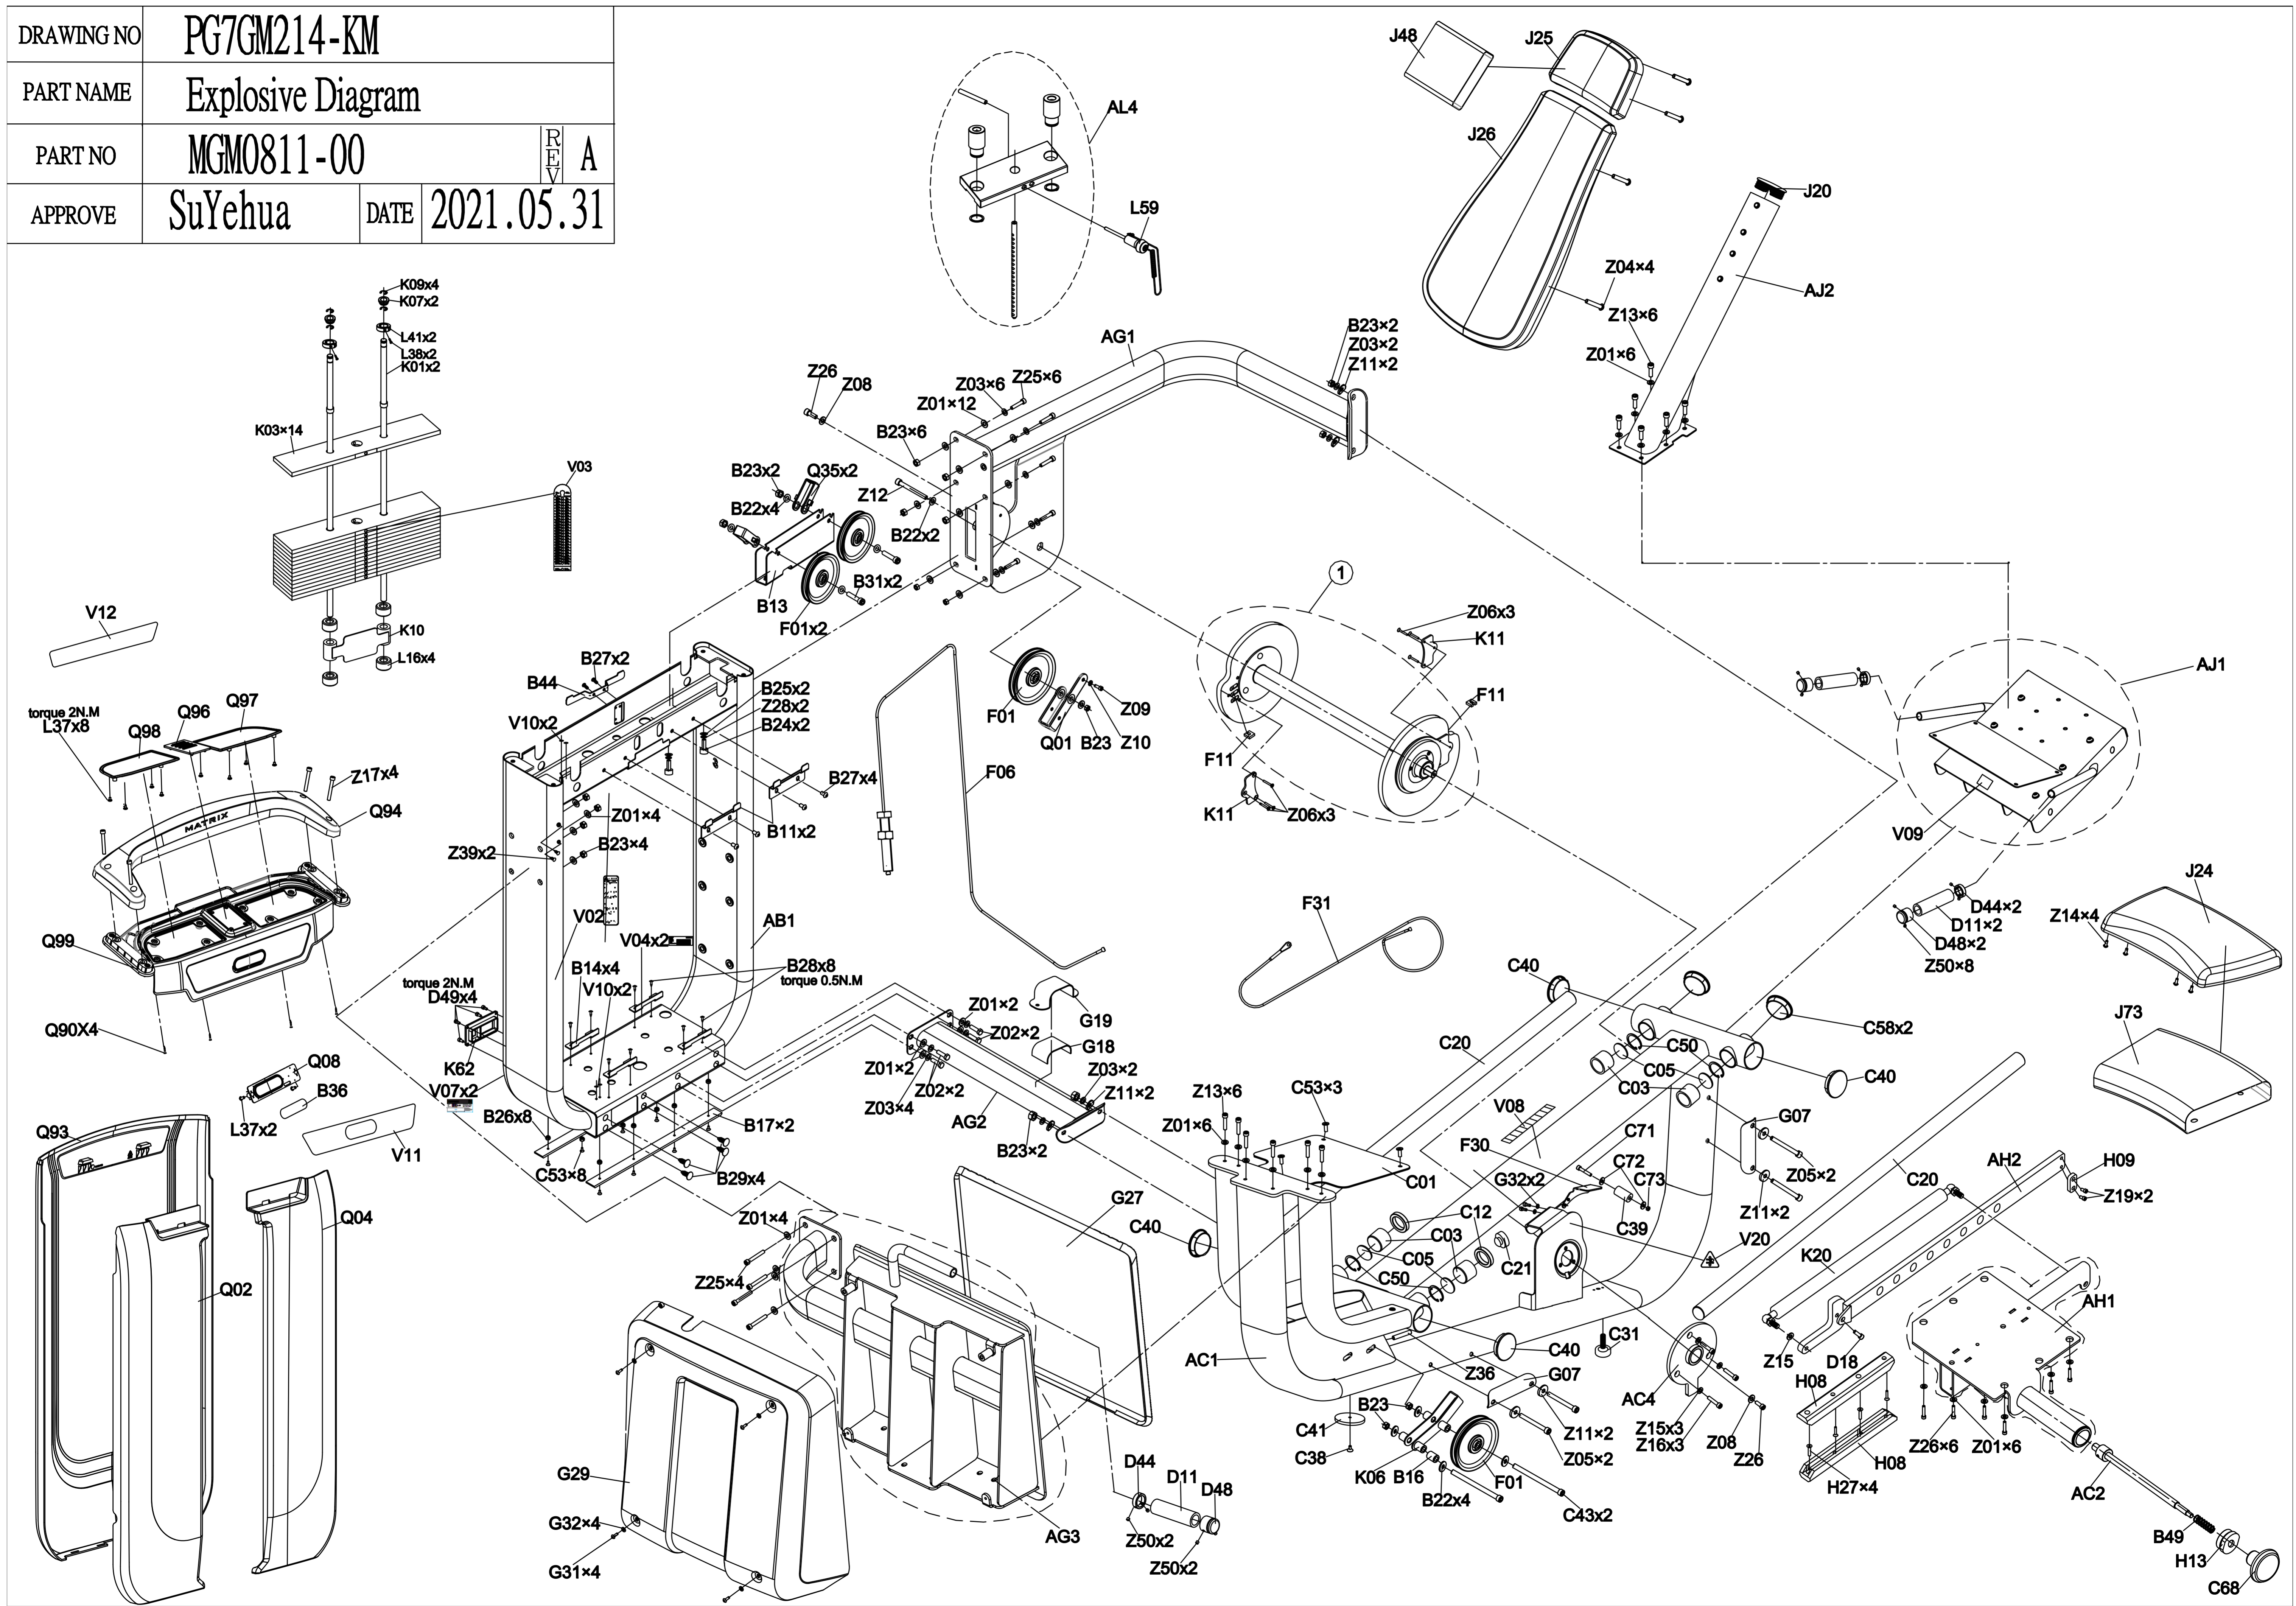

DRAWING NO	PG7GM214-KM		
PART NAME	Explosive Diagram		
PART NO	MGM0811-00	REV	A
APPROVE	SuYehua	DATE	2021.05.31

DRAWING NO	GM114-SF02		
PART NAME	Cam Set;GM114		
PART NO	See Chart	REV	A
APPROVE	ZREO	DATE	20190423

Part NO.	Color
1000413452	Iced Sliver
1000413453	Mat Black
1000413454	Platinum
1000413455	Polarized Titanium
1000413457	Lace White
1000413456	BlackGlossy
1000413458	Pearl White
1000440511	PF YELLOW RAL1023