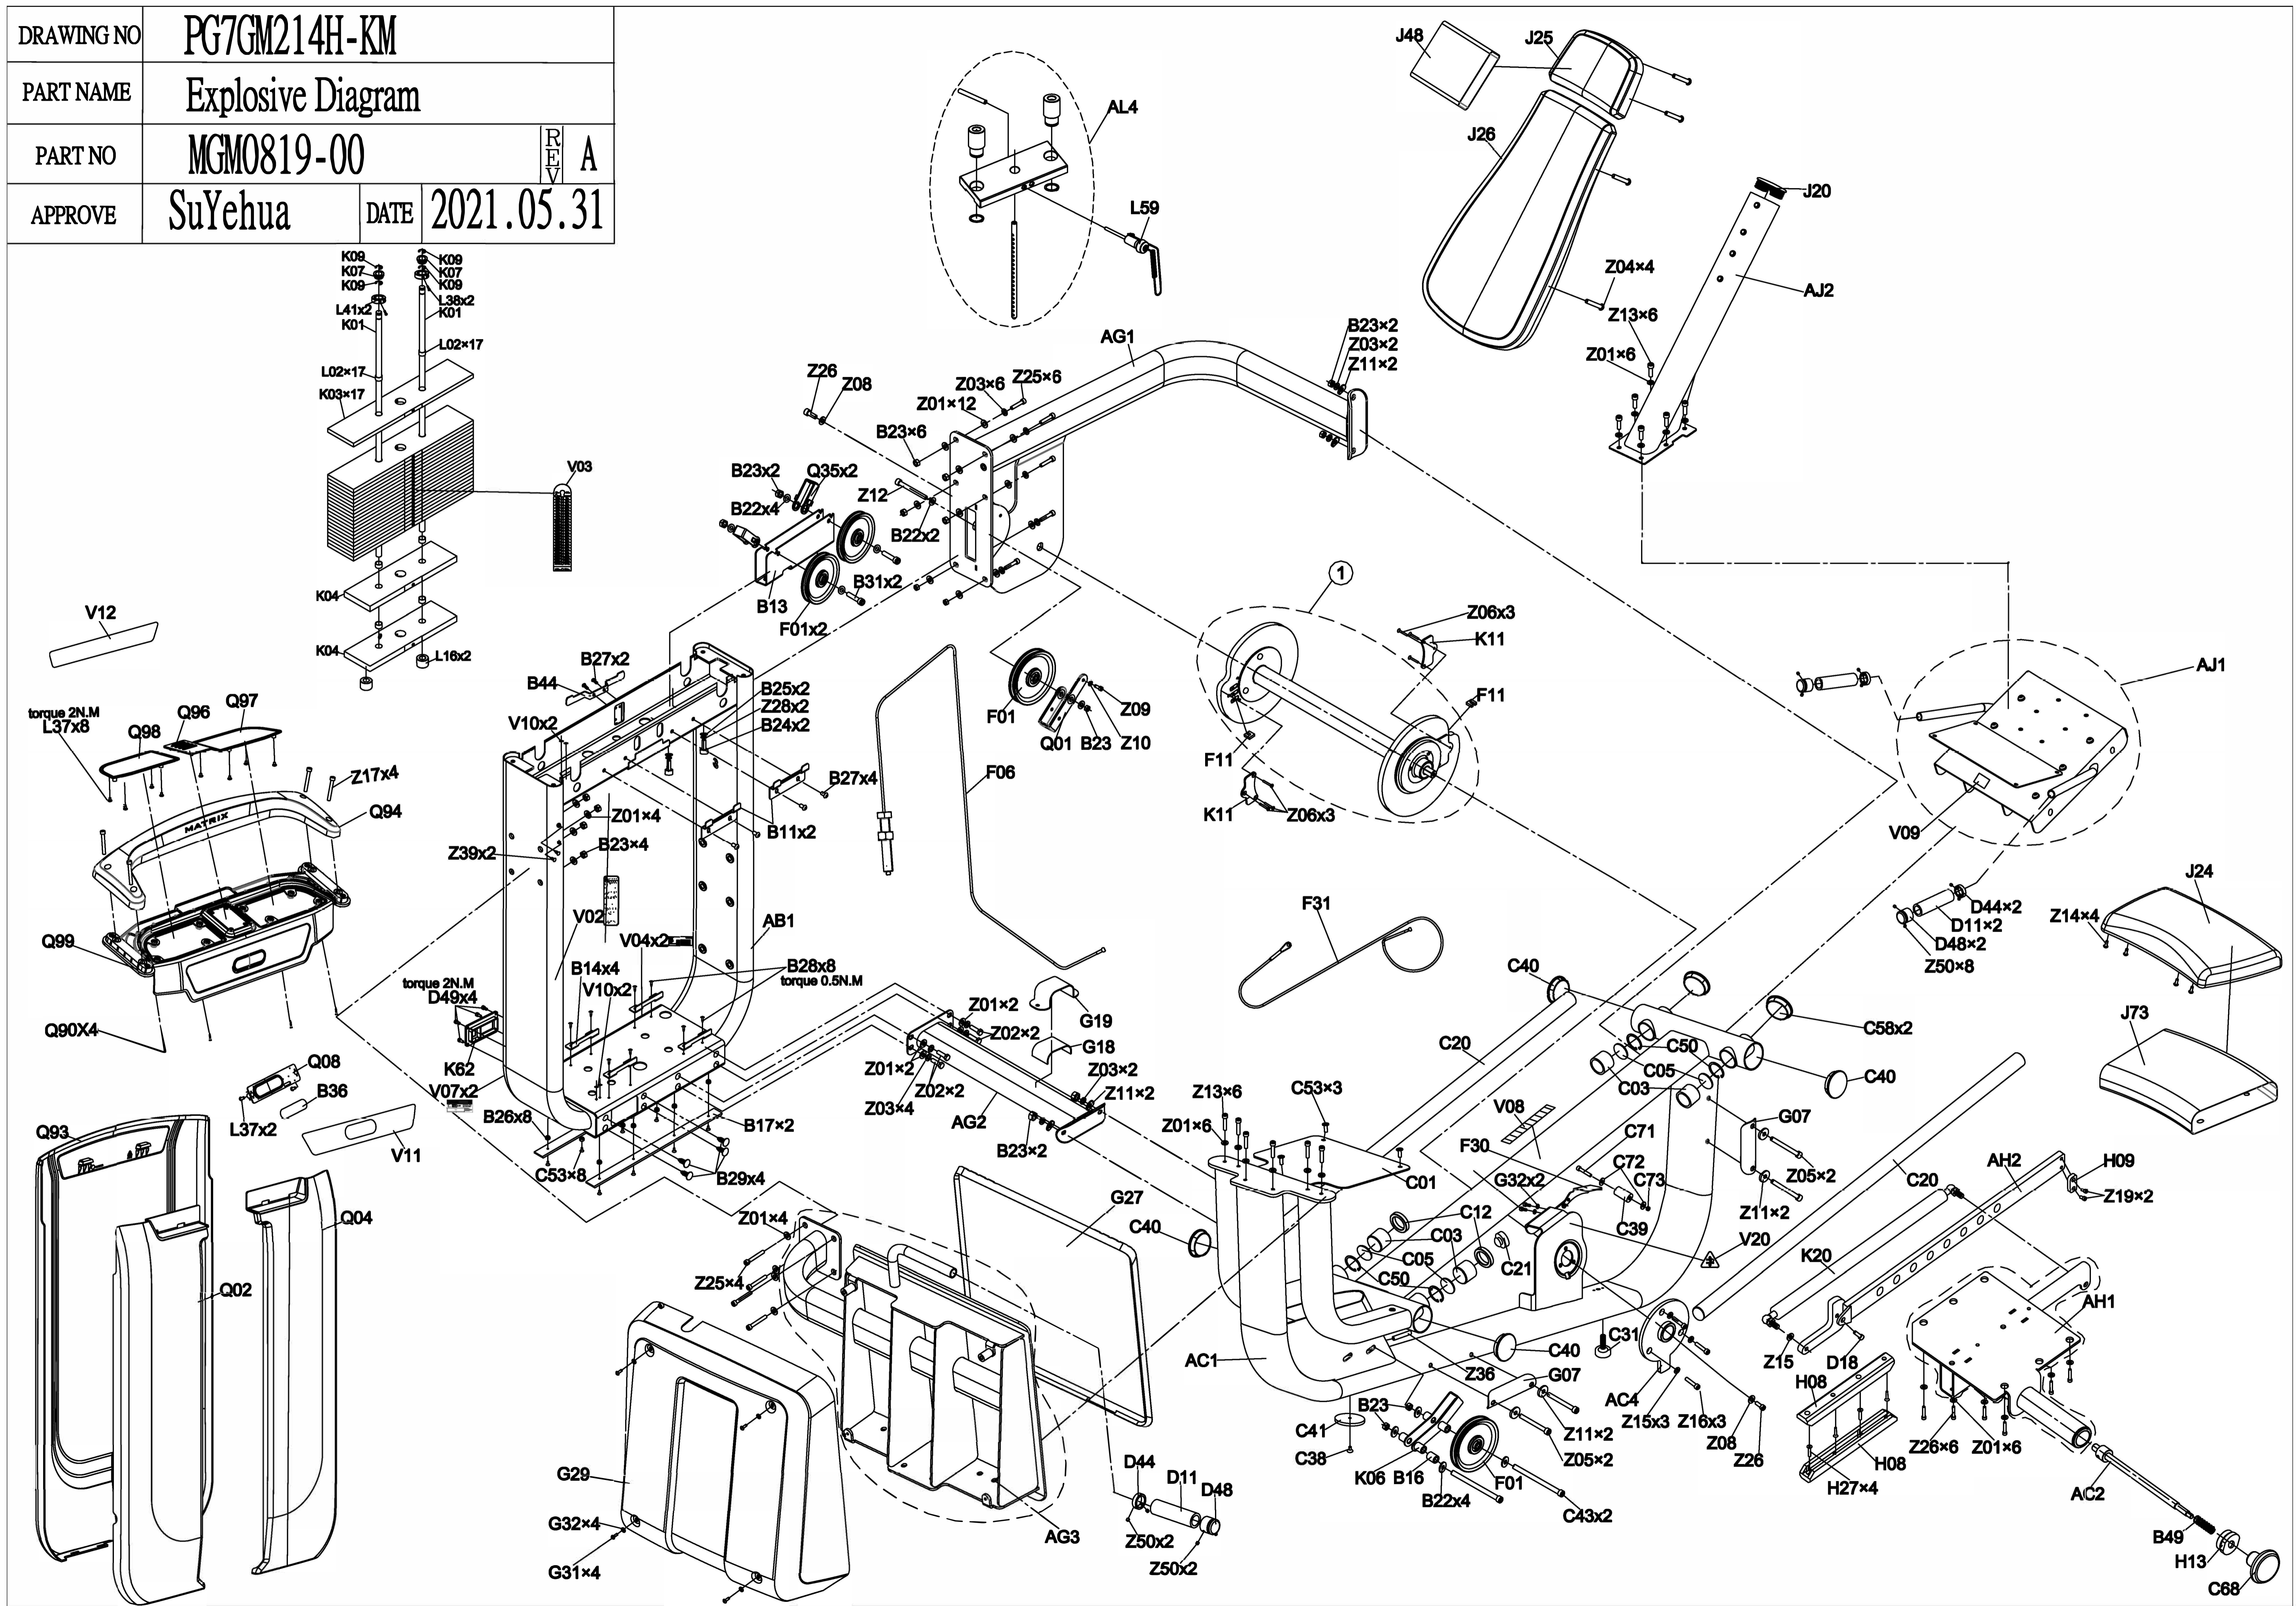

DRAWING NO	PG7GM214H-KM		
PART NAME	Explosive Diagram		
PART NO	MGM0819-00	REV	A
APPROVE	SuYehua	DATE	2021.05.31

DRAWING NO	GM114-SF02		
PART NAME	Cam Set;GM114		
PART NO	See Chart	REV	A
APPROVE	ZREO	DATE	20190423

Part NO.	Color
1000413452	Iced Sliver
1000413453	Mat Black
1000413454	Platinum
1000413455	Polarized Titanium
1000413457	Lace White
1000413456	BlackGlossy
1000413458	Pearl White
1000440511	PF YELLOW RAL1023