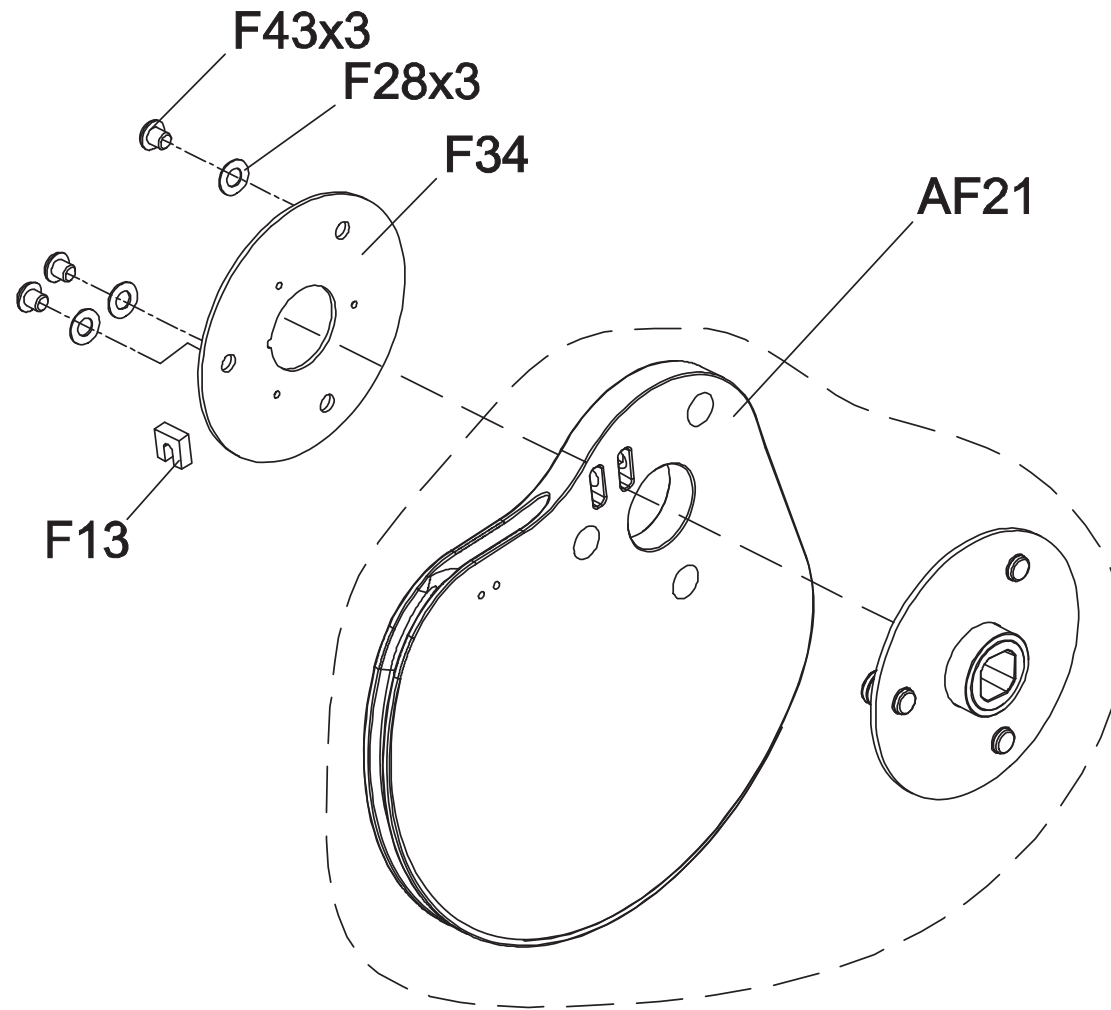

DRAWING NO	PG7GM219H-KM		
PART NAME	Explosive Diagram		
PART NO	MGM0818-00	REV	A
APPROVE	SuYehua	DATE	2021.06.01

DRAWING NO	GM119-AF02		
PART NAME	Cam set;Assembly		
PART NO	See Chart	REV	A
APPROVE	Harry	DATE	08.31.2020

Part NO.	Color
1000416708	Iced Sliver
1000416709	Platinum
1000416710	Polarized Titanium
1000416711	Lace White
1000416712	Pearl White
1000416713	Mat Black
1000416714	Black Glossy
1000427437	PF Purple
1000432476	OPF Purple
1000440784	PF Yellow RAL1023
1000458236	Graphite Gray

DRAWING NO	GM45-AD03		
PART NAME	Link Arm set;Assembly		
PART NO	See Chart	REV	A
APPROVE	Harry	DATE	08.31.2020

Part NO.	Color
1000320949	Iced Sliver
1000323157	Platinum
1000416680	Polarized Titanium
1000416681	Lace White
1000321320	Pearl White
1000322263	Mat Black
1000417047	Black Glossy
1000427432	PF Purple
1000432466	OPF Purple
1000440783	PF Yellow RAL1023
1000458231	Graphite Gray