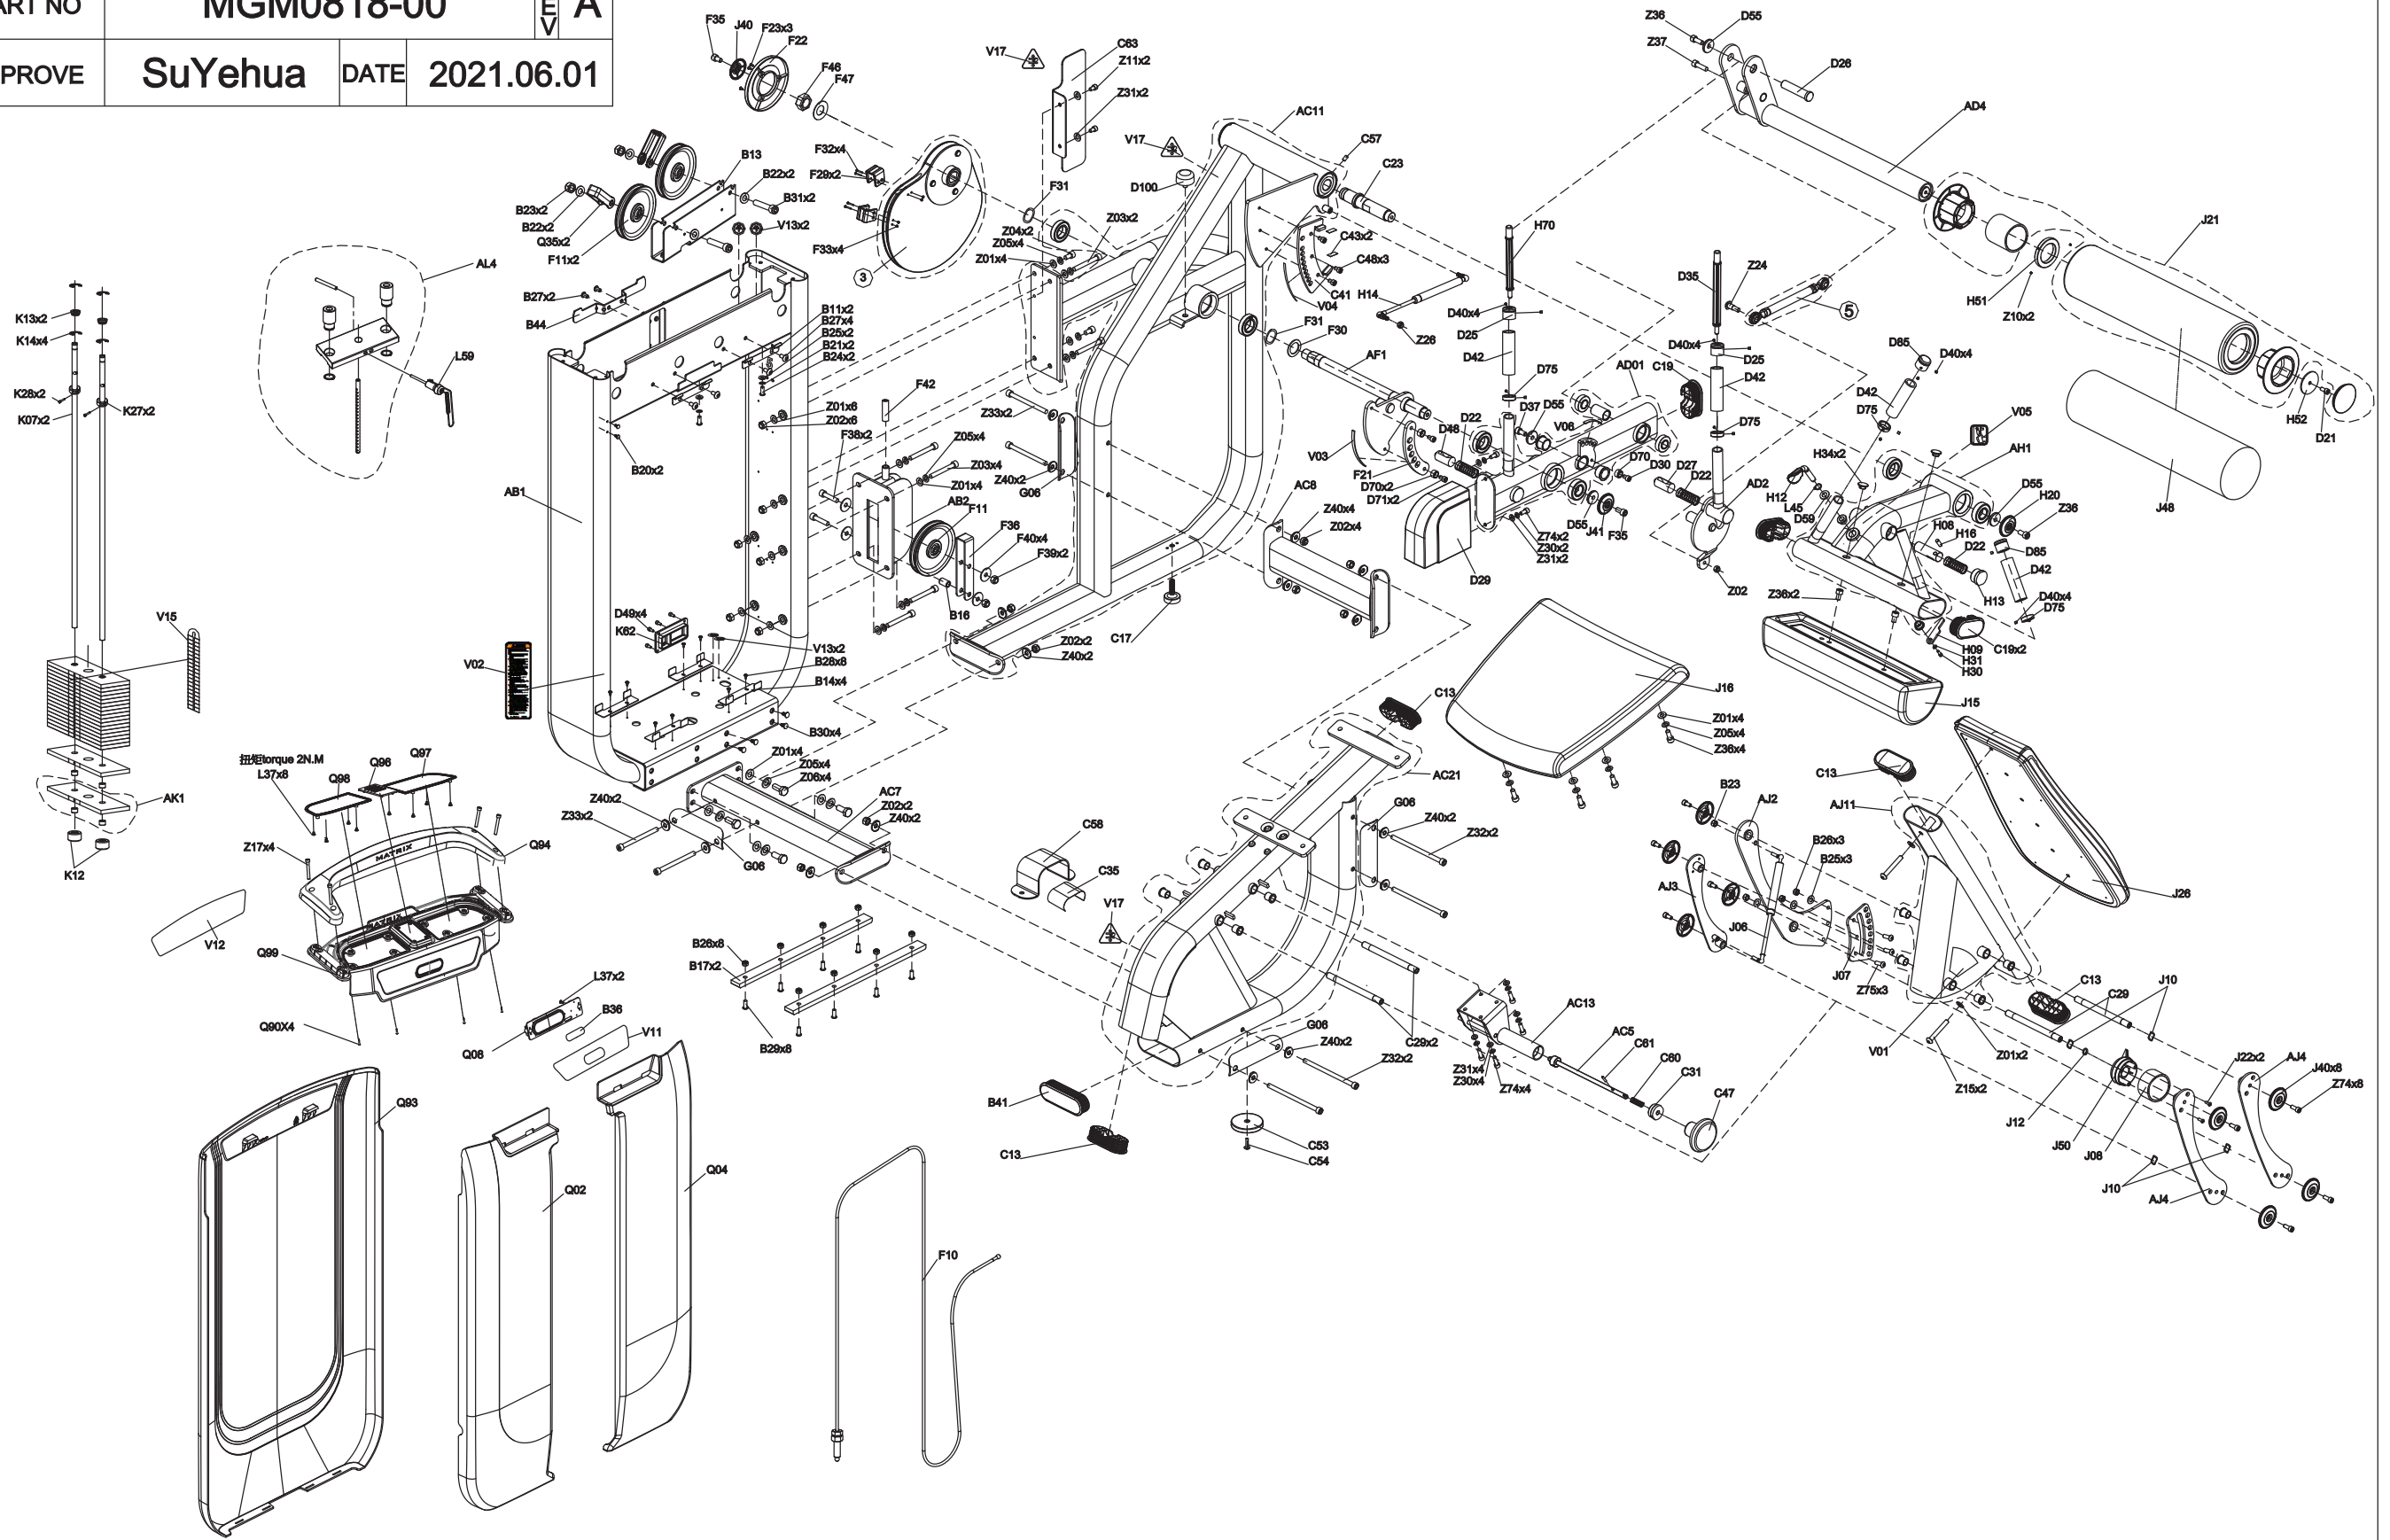

DRAWING NO	PG7GM219H-KM		
PART NAME	Explosive Diagram		
PART NO	MGM0818-00	REV	A
APPROVE	SuYehua	DATE	2021.06.01

DRAWING NO	GM119-AF02		
PART NAME	Cam set;Assembly		
PART NO	See Chart	REV	A
APPROVE	Harry	DATE	08.31.2020

Part NO.	Color
1000416708	Iced Sliver
1000416709	Platinum
1000416710	Polarized Titanium
1000416711	Lace White
1000416712	Pearl White
1000416713	Mat Black
1000416714	Black Glossy
1000427437	PF Purple
1000432476	OPF Purple
1000440784	PF Yellow RAL1023
1000458236	Graphite Gray

DRAWING NO	GM45-AD03		
PART NAME	Link Arm set;Assembly		
PART NO	See Chart	REV	A
APPROVE	Harry	DATE	08.31.2020

Part NO.	Color
1000320949	Iced Sliver
1000323157	Platinum
1000416680	Polarized Titanium
1000416681	Lace White
1000321320	Pearl White
1000322263	Mat Black
1000417047	Black Glossy
1000427432	PF Purple
1000432466	OPF Purple
1000440783	PF Yellow RAL1023
1000458231	Graphite Gray