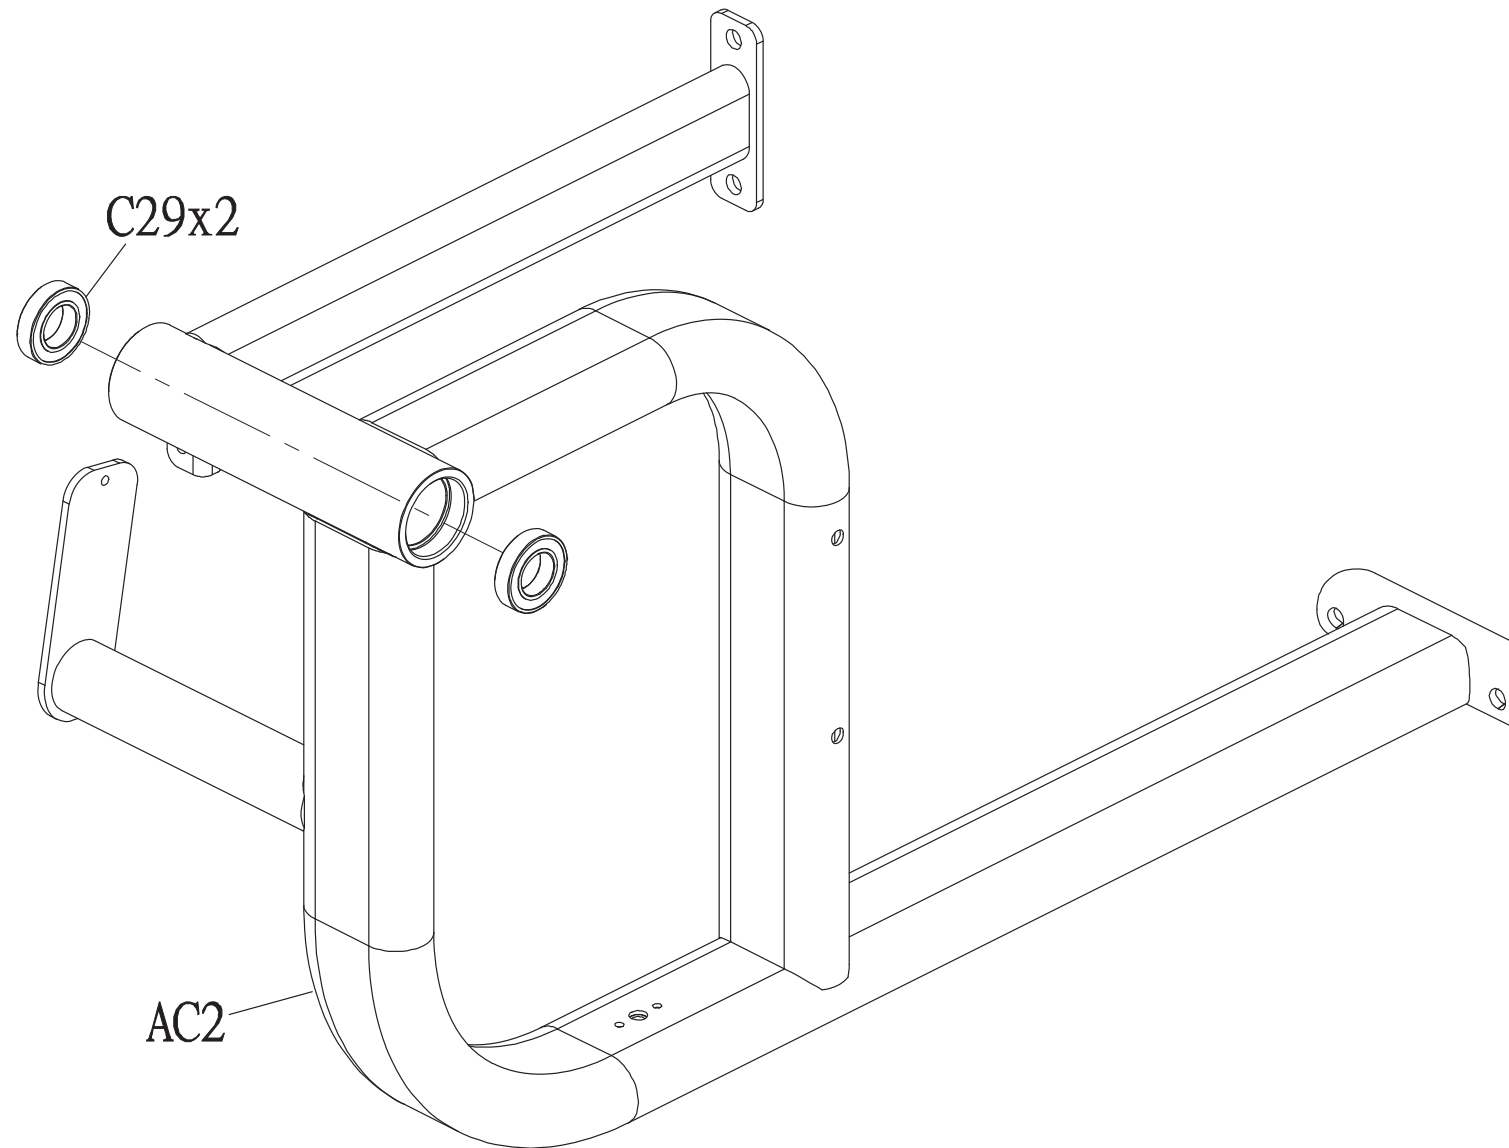

DRAWING NO	GM227-AC01		
PART NAME	Base Set;R;Assembling		
PART NO	See Chart	REV A	
APPROVE	Chenjianmin	DATE	08.10.2020

Part NO.	Color
1000457535	Iced Sliver
1000457536	Platinum
1000457537	Polarized Titanium
1000457538	Pearl White
1000457539	Lace White
1000457540	Mat Black
1000457541	Black Glossy
1000457542	Graphic 202020

DRAWING NO	GM127-AC02		
PART NAME	Base Set;L;Assembling		
PART NO	See Chart	REV	B
APPROVE	chenjianmin	DATE	08.11.2020

Part NO.	Color
1000418140	Iced Sliver
1000418141	Platinum
1000418142	Polarized Titanium
1000418143	Lace White
1000418144	Pearl White
1000418145	Mat Black
1000418146	Black Glossy
1000457622	Graphic 202020

DRAWING NO	GM227-AD02		
PART NAME	Pedal Arm set;Assembling		
PART NO	See Chart		REV A
APPROVE	chenjianmin	DATE	08.11.2020

Part NO.	Color
1000457543	Iced Sliver
1000457544	Platinum
1000457545	Polarized Titanium
1000457546	Lace White
1000457547	Pearl White
1000457548	Mat Black
1000457549	Black Glossy
1000457550	Graphic 202020

DRAWING NO	GM227-AD03		
PART NAME	Leg Pad Set;Assembling		
PART NO	See Chart	REV	A
APPROVE	chenjianmin	DATE	08.11.2020

Part NO.	Color
1000457555	Iced Sliver
1000457556	Platinum
1000457558	Polarized Titanium
1000457559	Lace White
1000457560	Pearl White
1000457562	Mat Black
1000457563	Black Glossy
1000457564	Graphic 202020