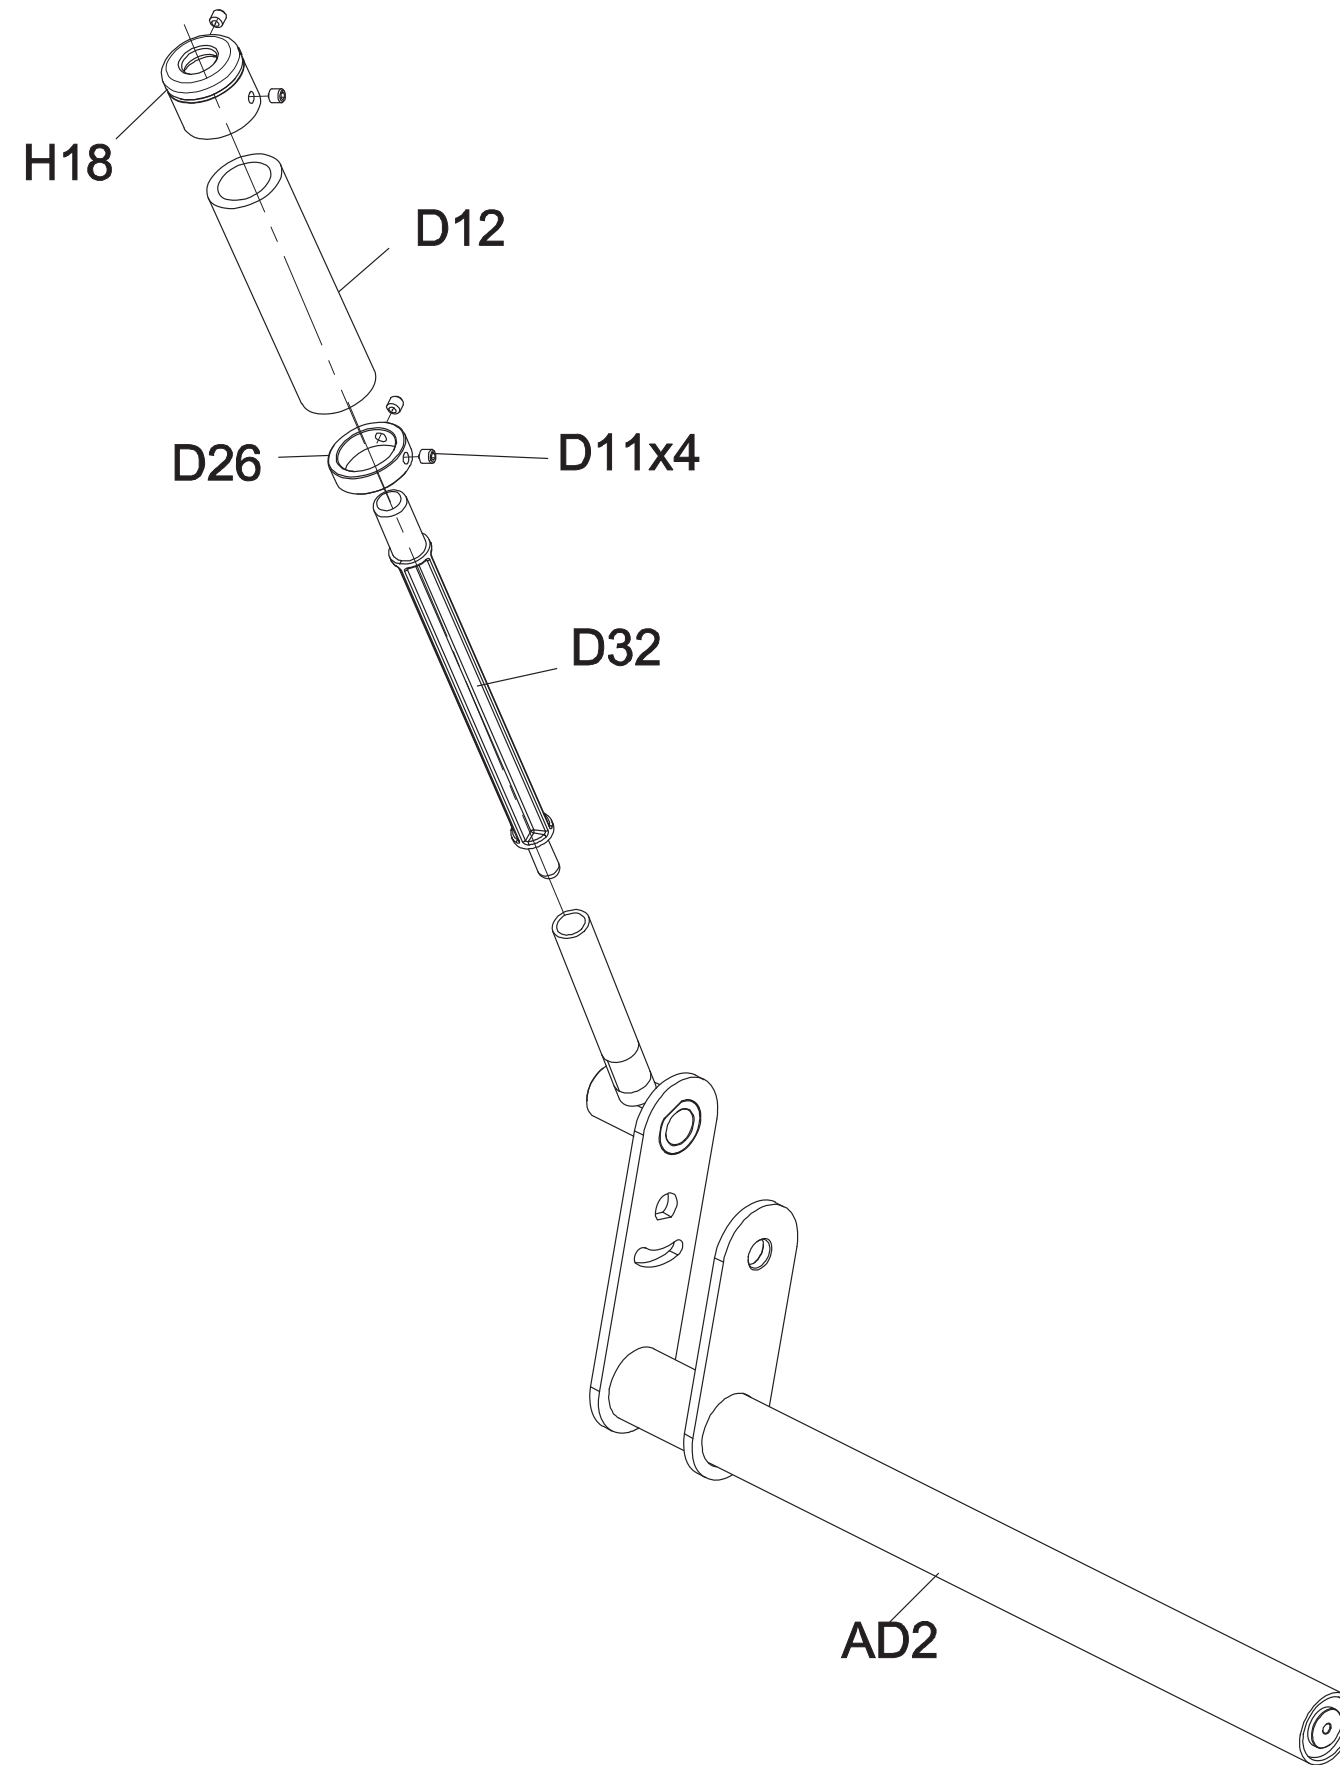

DRAWING NO	GM127-AC02		
PART NAME	Base Set;L;Assembling		
PART NO	See Chart	REV	B
APPROVE	chenjianmin	DATE	08.11.2020

Part NO.	Color
1000418140	Iced Sliver
1000418141	Platinum
1000418142	Polarized Titanium
1000418143	Lace White
1000418144	Pearl White
1000418145	Mat Black
1000418146	Black Glossy
1000457622	Graphic 202020

DRAWING NO	GM227-AD02		
PART NAME	Pedal Arm set;Assembling		
PART NO	See Chart		REV A
APPROVE	chenjianmin	DATE	08.11.2020

Part NO.	Color
1000457543	Iced Sliver
1000457544	Platinum
1000457545	Polarized Titanium
1000457546	Lace White
1000457547	Pearl White
1000457548	Mat Black
1000457549	Black Glossy
1000457550	Graphic 202020

DRAWING NO	GM227-AD03		
PART NAME	Leg Pad Set;Assembling		
PART NO	See Chart	REV	A
APPROVE	chenjianmin	DATE	08.11.2020

Part NO.	Color
1000457555	Iced Sliver
1000457556	Platinum
1000457558	Polarized Titanium
1000457559	Lace White
1000457560	Pearl White
1000457562	Mat Black
1000457563	Black Glossy
1000457564	Graphic 202020

DRAWING NO	GM127-AF01		
PART NAME	Cam Fixing Set;Assembling		
PART NO	See Chart	REV	B
APPROVE	chenjianmin	DATE	08.11.2020

Part NO.	Color
1000418162	Iced Sliver
1000418163	Platinum
1000418164	Polarized Titanium
1000418165	Lace White
1000418166	Pearl White
1000418167	Mat Black
1000418168	Black Glossy
1000457568	Graphic 202020