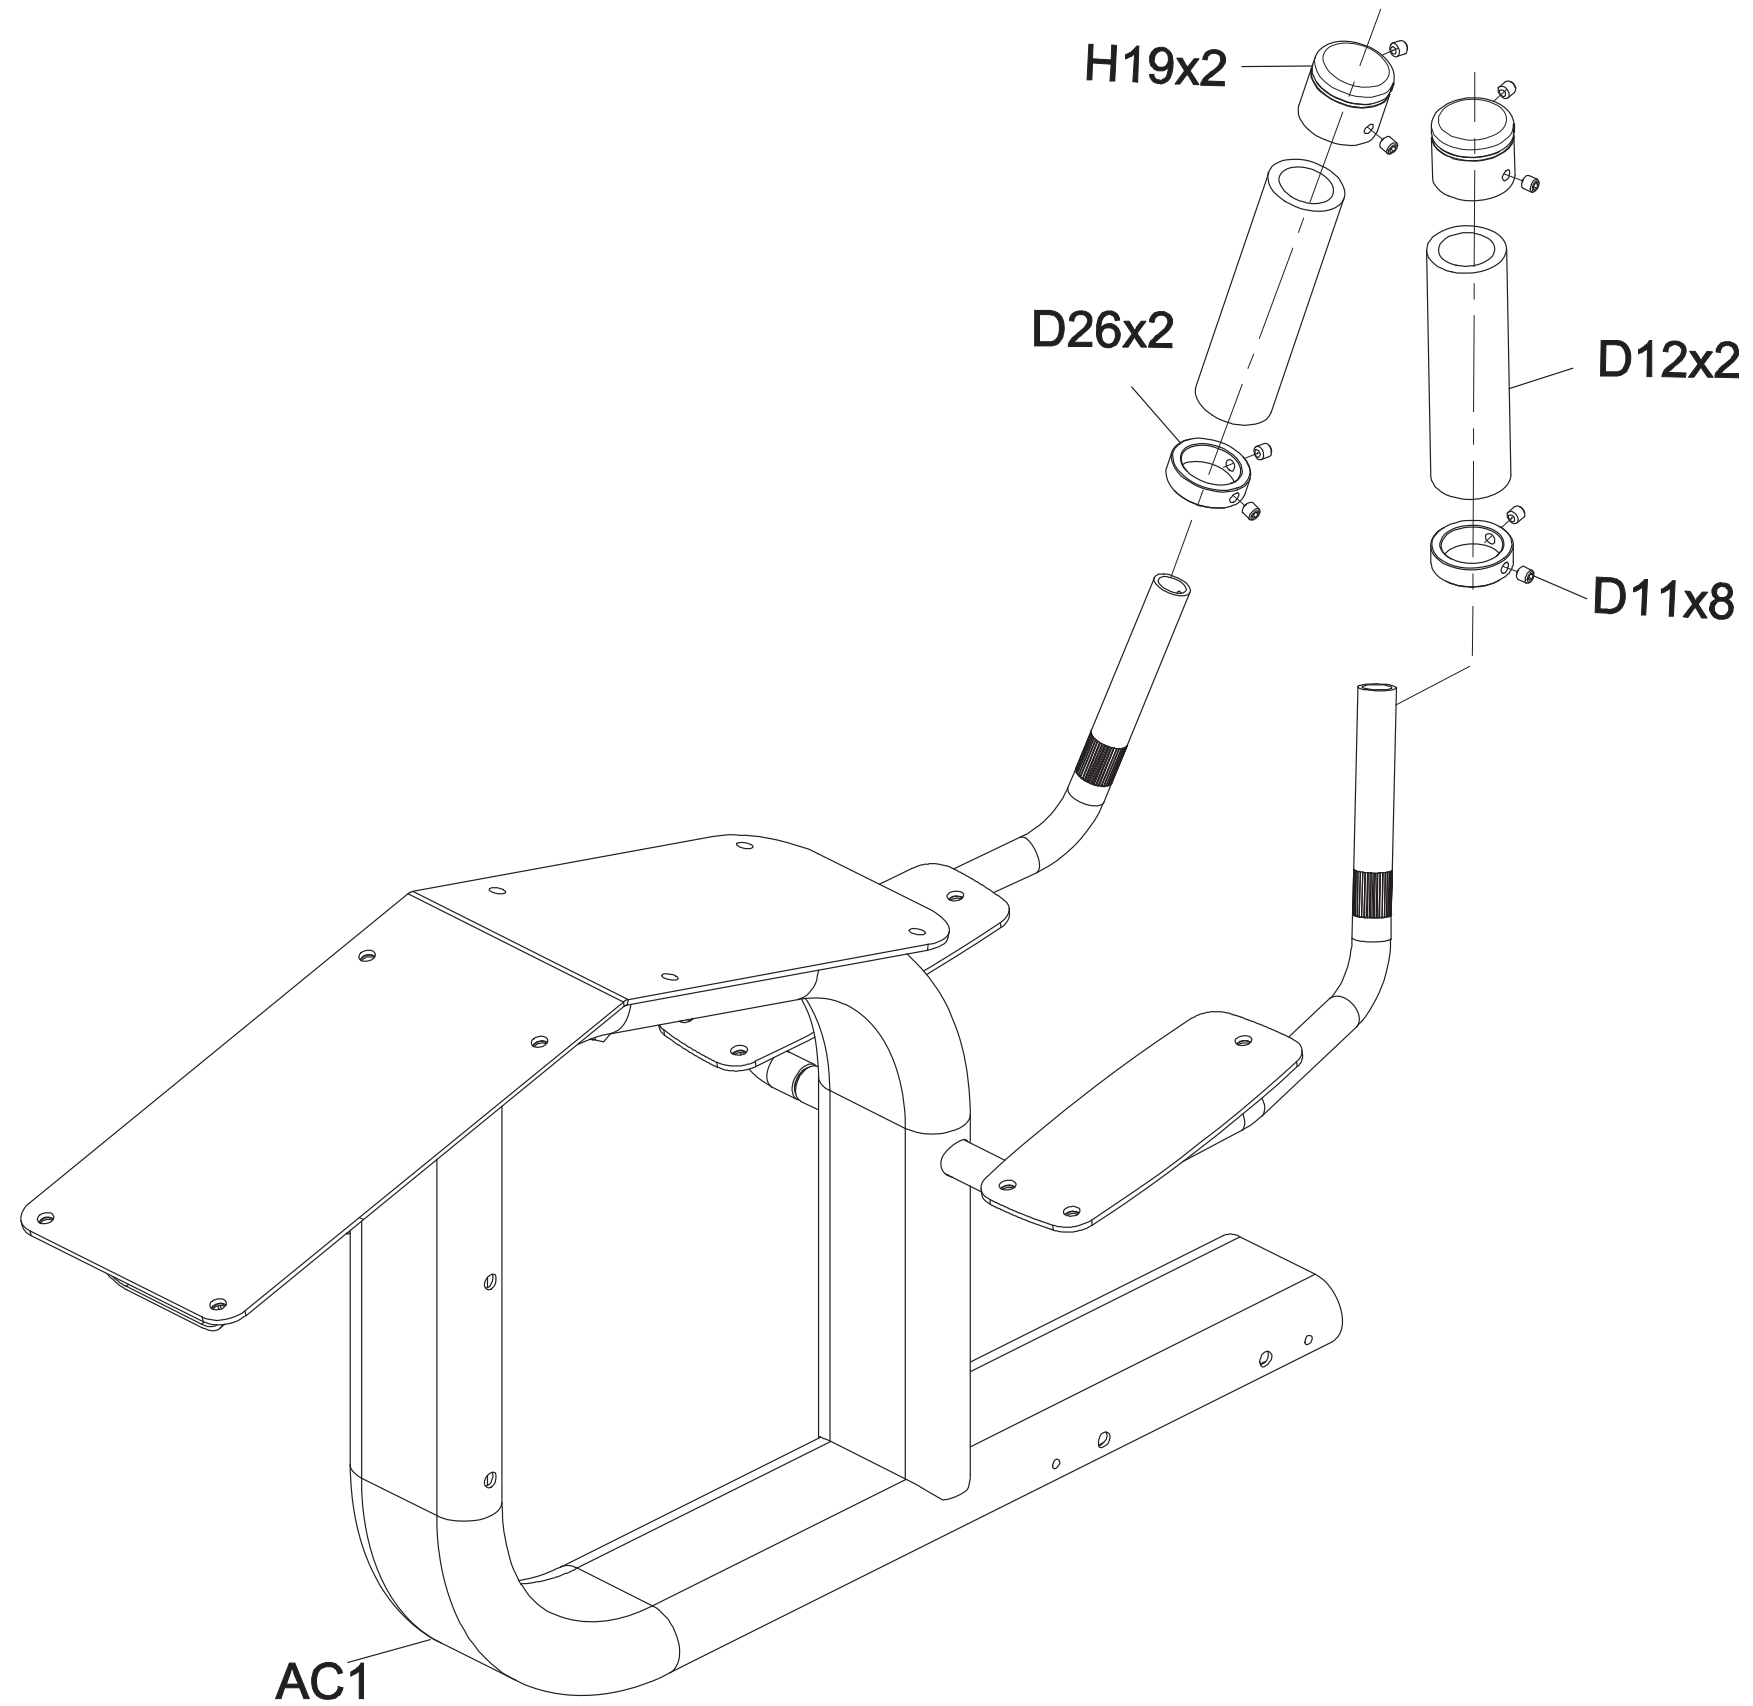

DRAWING NO	GM227-AC01		
PART NAME	Base Set;R;Assembling		
PART NO	See Chart	REV A	
APPROVE	Chenjianmin	DATE	08.10.2020

Part NO.	Color
1000457535	Iced Sliver
1000457536	Platinum
1000457537	Polarized Titanium
1000457538	Pearl White
1000457539	Lace White
1000457540	Mat Black
1000457541	Black Glossy
1000457542	Graphic 202020

DRAWING NO	GM127-AC02		
PART NAME	Base Set;L;Assembling		
PART NO	See Chart	REV	B
APPROVE	chenjianmin	DATE	08.11.2020

Part NO.	Color
1000418140	Iced Sliver
1000418141	Platinum
1000418142	Polarized Titanium
1000418143	Lace White
1000418144	Pearl White
1000418145	Mat Black
1000418146	Black Glossy
1000457622	Graphic 202020

DRAWING NO	GM227-AD02		
PART NAME	Pedal Arm set;Assembling		
PART NO	See Chart		REV A
APPROVE	chenjianmin	DATE	08.11.2020

Part NO.	Color
1000457543	Iced Sliver
1000457544	Platinum
1000457545	Polarized Titanium
1000457546	Lace White
1000457547	Pearl White
1000457548	Mat Black
1000457549	Black Glossy
1000457550	Graphic 202020

DRAWING NO	GM227-AD03		
PART NAME	Leg Pad Set;Assembling		
PART NO	See Chart	REV	A
APPROVE	chenjianmin	DATE	08.11.2020

Part NO.	Color
1000457555	Iced Sliver
1000457556	Platinum
1000457558	Polarized Titanium
1000457559	Lace White
1000457560	Pearl White
1000457562	Mat Black
1000457563	Black Glossy
1000457564	Graphic 202020