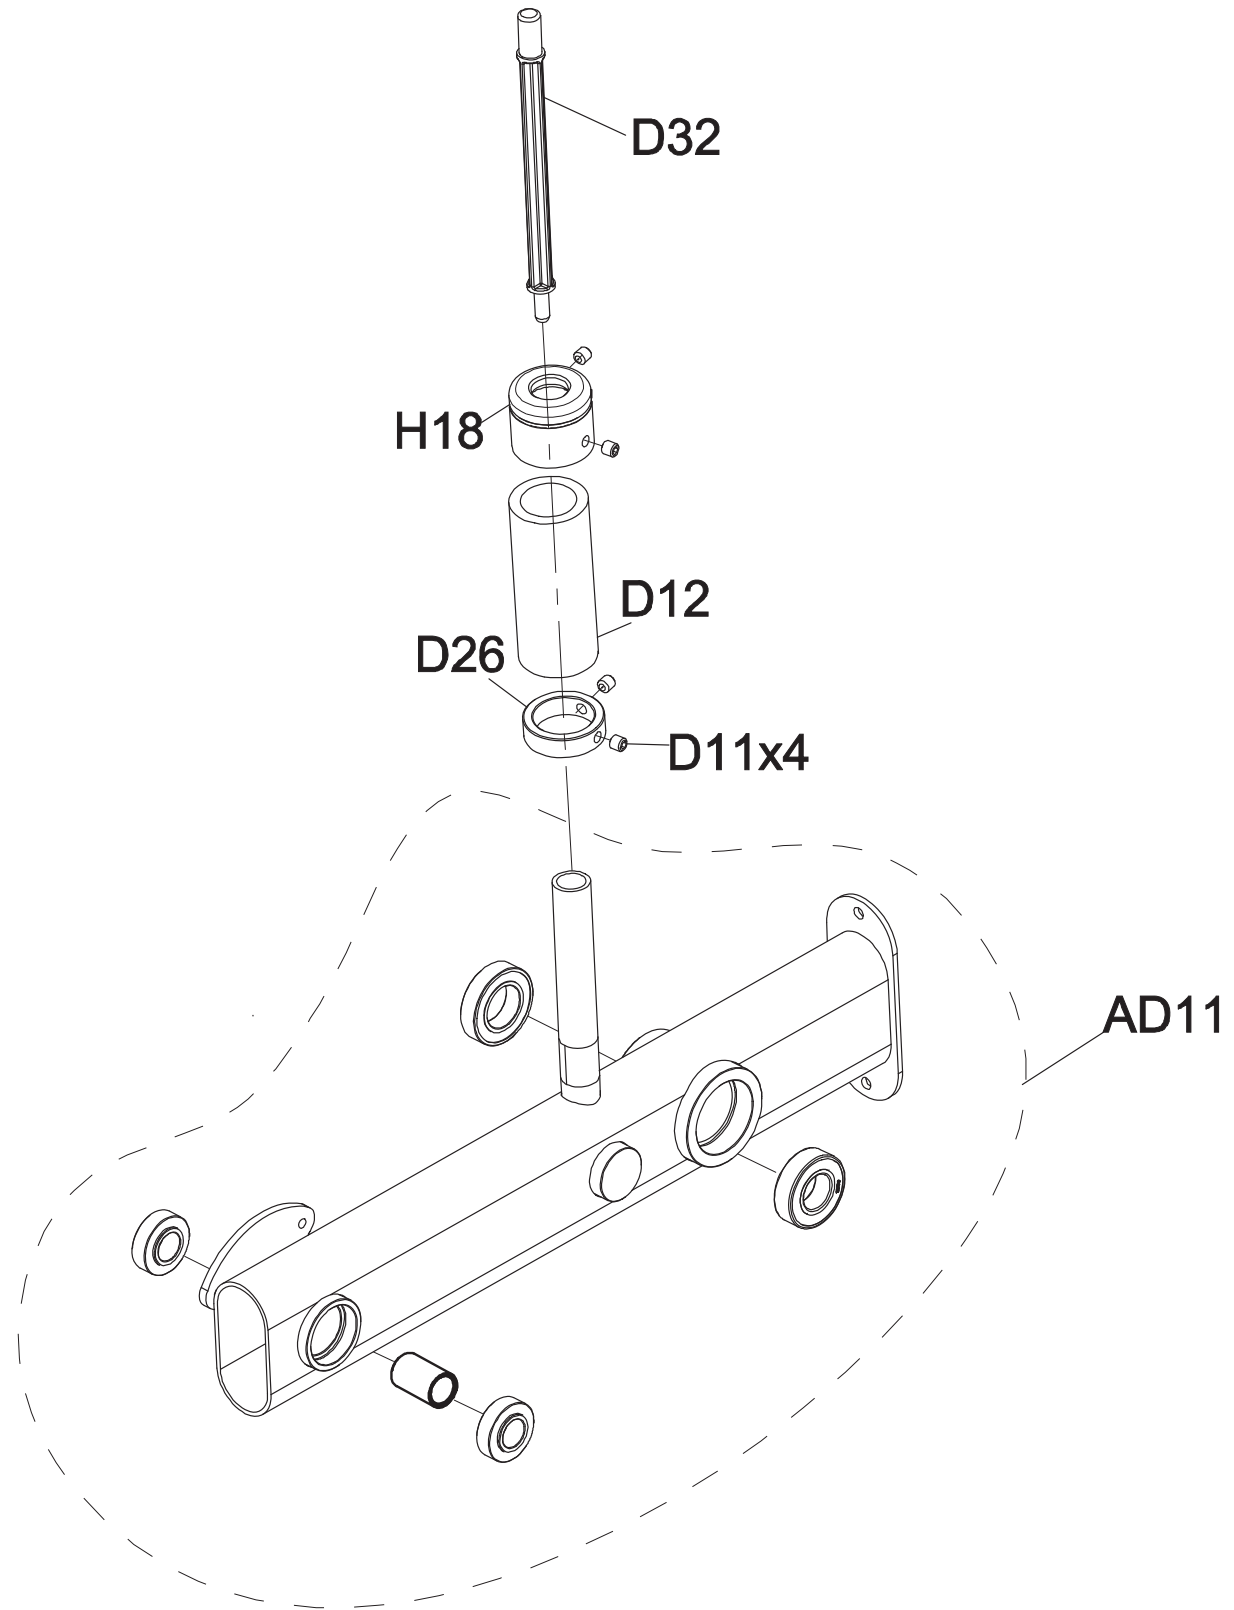

DRAWING NO	GM227-AC01		
PART NAME	Base Set;R;Assembling		
PART NO	See Chart	REV A	
APPROVE	Chenjianmin	DATE	08.10.2020

Part NO.	Color
1000457535	Iced Sliver
1000457536	Platinum
1000457537	Polarized Titanium
1000457538	Pearl White
1000457539	Lace White
1000457540	Mat Black
1000457541	Black Glossy
1000457542	Graphic 202020

DRAWING NO	GM127-AC02		
PART NAME	Base Set;L;Assembling		
PART NO	See Chart	REV	B
APPROVE	chenjianmin	DATE	08.11.2020

Part NO.	Color
1000418140	Iced Sliver
1000418141	Platinum
1000418142	Polarized Titanium
1000418143	Lace White
1000418144	Pearl White
1000418145	Mat Black
1000418146	Black Glossy
1000457622	Graphic 202020

DRAWING NO	GM227-AD02		
PART NAME	Pedal Arm set;Assembling		
PART NO	See Chart		REV A
APPROVE	chenjianmin	DATE	08.11.2020

Part NO.	Color
1000457543	Iced Sliver
1000457544	Platinum
1000457545	Polarized Titanium
1000457546	Lace White
1000457547	Pearl White
1000457548	Mat Black
1000457549	Black Glossy
1000457550	Graphic 202020

DRAWING NO	GM227-AD03		
PART NAME	Leg Pad Set;Assembling		
PART NO	See Chart	REV	A
APPROVE	chenjianmin	DATE	08.11.2020

Part NO.	Color
1000457555	Iced Sliver
1000457556	Platinum
1000457558	Polarized Titanium
1000457559	Lace White
1000457560	Pearl White
1000457562	Mat Black
1000457563	Black Glossy
1000457564	Graphic 202020