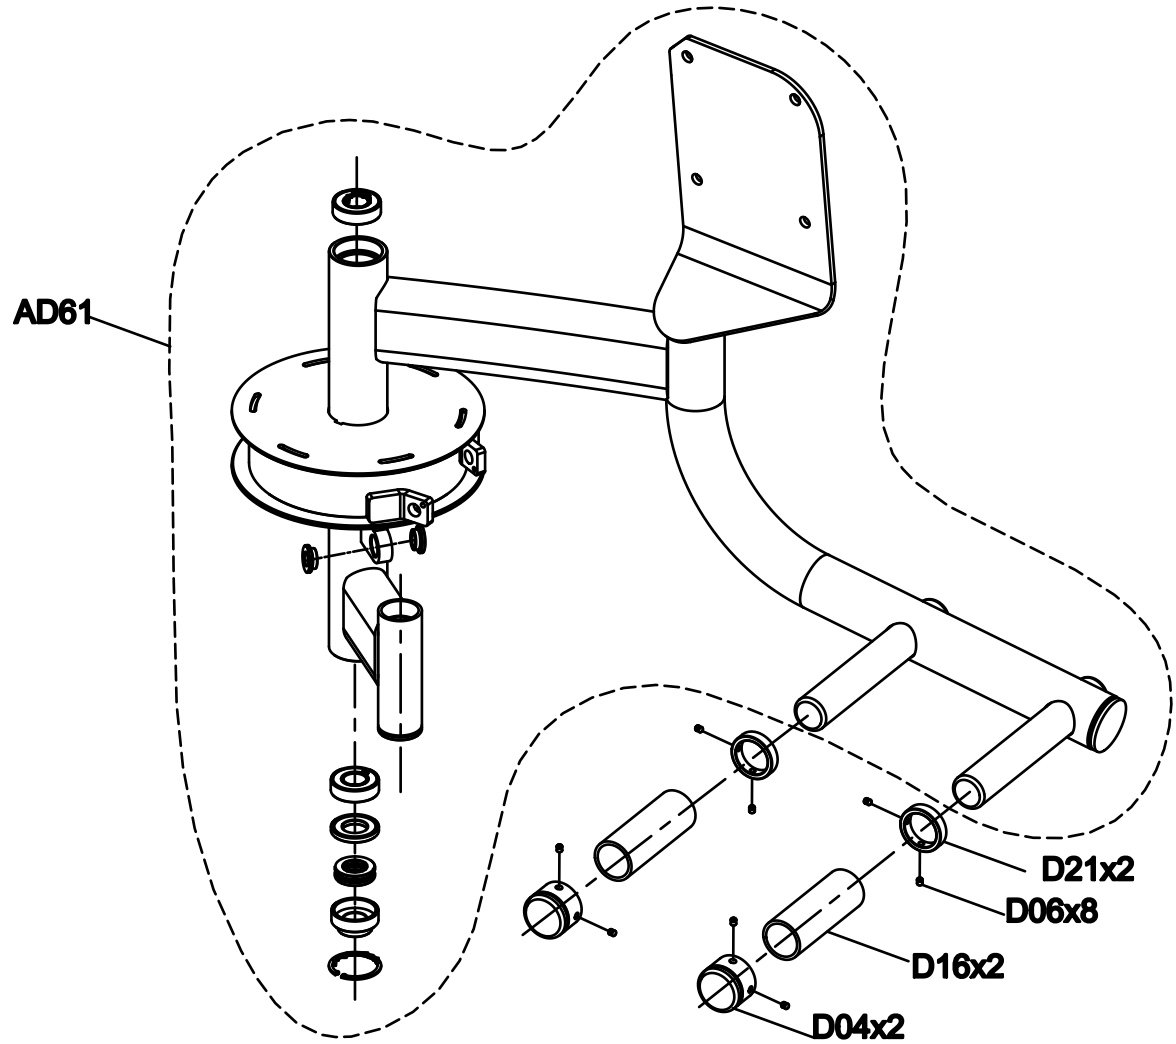

DRAWING NO	PG7GM220-KM		
PART NAME	Explosive Diagram		
PART NO	MGM0804-00	REV	A
APPROVE	Ouyanggang	DATE	2020.10.28

DRAWING NO	GM120-AD05		
PART NAME	Swivel arm set;L;Assembly		
PART NO	See Chart		REV A
APPROVE	ouyanggang	DATE	08.11.2020

Part NO.	Color
1000414754	Iced Sliver
1000414755	Platinum
1000414757	Polarized Titanium
1000414758	Lace White
1000414759	Pearl White
1000414760	Mat Black
1000414761	Black Glossy
1000427235	PF Purple
1000430652	White Tube
1000433049	O-PF Purple
1000440601	PF Yellow RAL1023
1000456990	Graphite Grey

DRAWING NO	GM120-AD06		
PART NAME	Swivel arm set;R;Assembly		
PART NO	See Chart	REV	A
APPROVE	Ouyanggang	DATE	08.11.2020

Part NO.	Color
1000414787	Iced Silver
1000414788	Platinum
1000414789	Polarized Titanium
1000414790	Lace White
1000414791	Pearl White
1000414792	Mat Black
1000414793	Black Glossy
1000427238	PF Purple
1000430653	White Tube
1000433052	O-PF Purple
1000440602	PF Yellow RAL1023
1000456994	Graphite Grey

DRAWING NO	GM220-SF01		
PART NAME	Handle set ; Assembly		
PART NO	See Chart	REV	A
APPROVE	Ouyanggang	DATE	08.01.2020

Part NO.	Color
1000456996	Iced Sliver
1000456997	Platinum
1000456999	Polarized Titanium
1000457000	Lace White
1000457001	Pearl White
1000457002	Mat Black
1000457003	Black Glossy
1000457006	PF Yellow RAL1023
1000457004	Graphite Grey