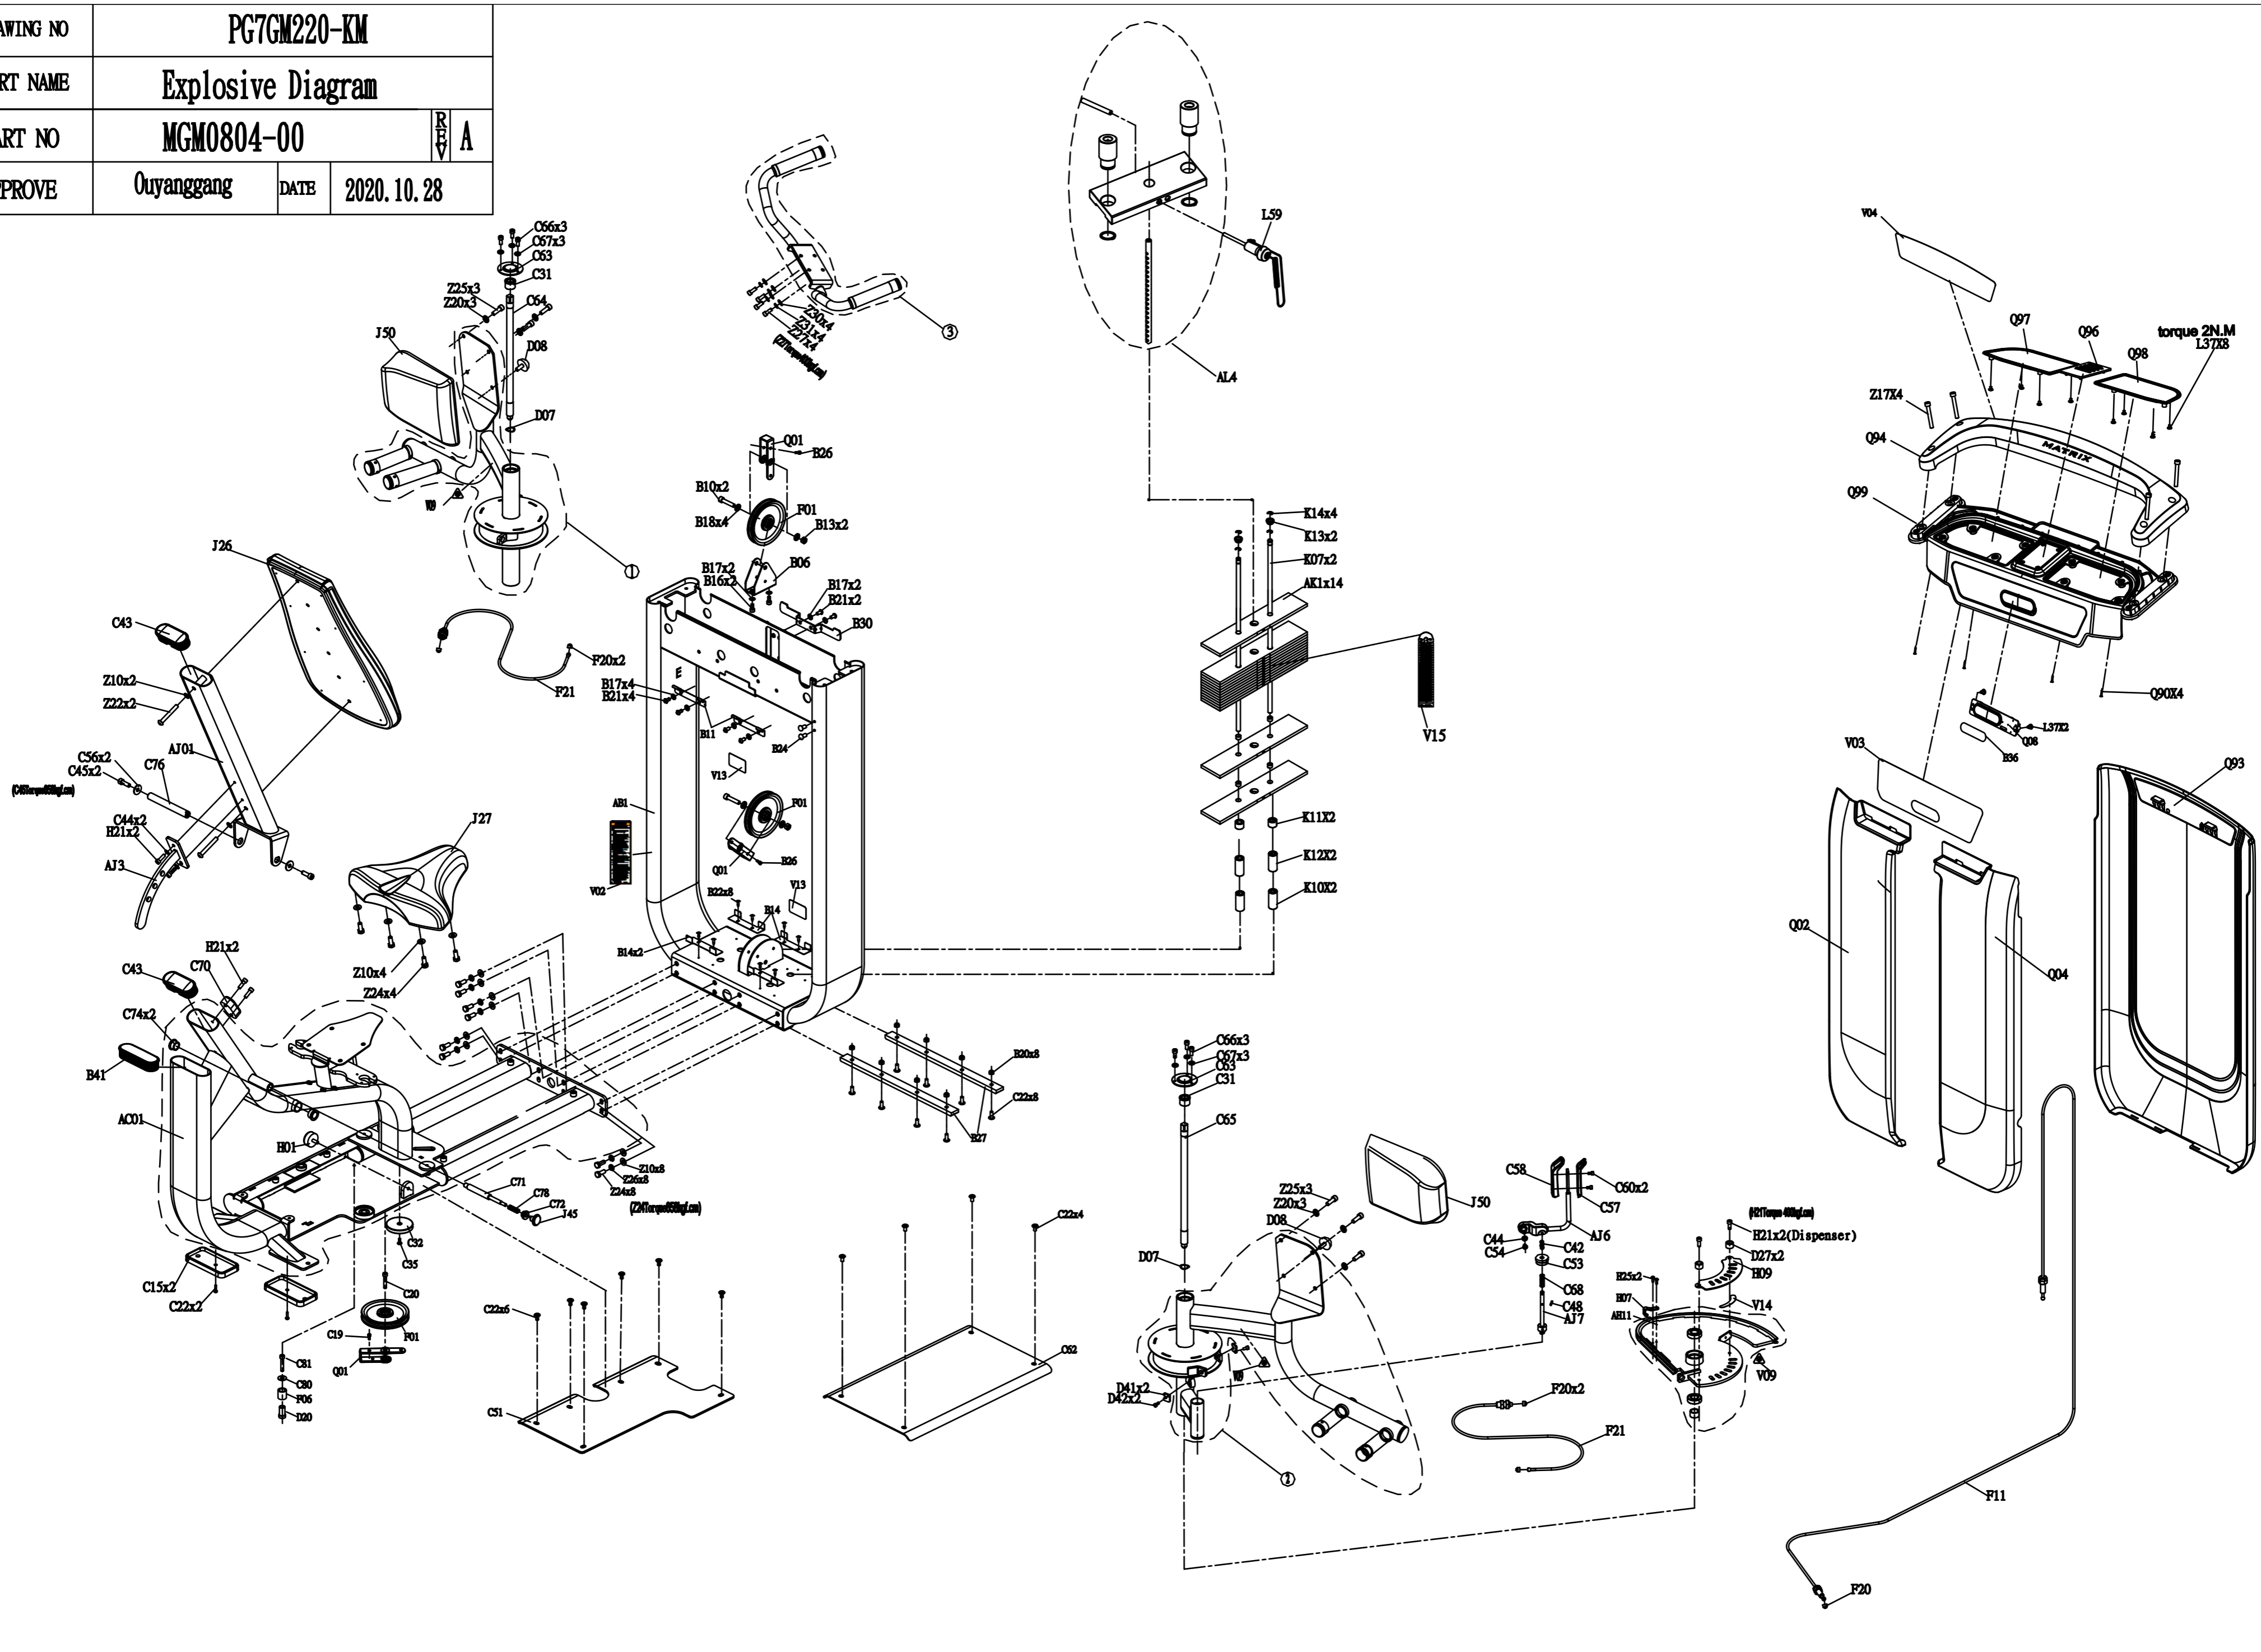

DRAWING NO	PG7GM220-KM		
PART NAME	Explosive Diagram		
PART NO	MGM0804-00	REV	A
APPROVE	Ouyanggang	DATE	2020.10.28

DRAWING NO	GM120-AD05		
PART NAME	Swivel arm set;L;Assembly		
PART NO	See Chart		REV A
APPROVE	ouyanggang	DATE	08.11.2020

Part NO.	Color
1000414754	Iced Sliver
1000414755	Platinum
1000414757	Polarized Titanium
1000414758	Lace White
1000414759	Pearl White
1000414760	Mat Black
1000414761	Black Glossy
1000427235	PF Purple
1000430652	White Tube
1000433049	O-PF Purple
1000440601	PF Yellow RAL1023
1000456990	Graphite Grey

DRAWING NO	GM120-AD06		
PART NAME	Swivel arm set;R;Assembly		
PART NO	See Chart	REV	A
APPROVE	Ouyanggang	DATE	08.11.2020

Part NO.	Color
1000414787	Iced Silver
1000414788	Platinum
1000414789	Polarized Titanium
1000414790	Lace White
1000414791	Pearl White
1000414792	Mat Black
1000414793	Black Glossy
1000427238	PF Purple
1000430653	White Tube
1000433052	O-PF Purple
1000440602	PF Yellow RAL1023
1000456994	Graphite Grey

DRAWING NO	GM220-SF01		
PART NAME	Handle set ; Assembly		
PART NO	See Chart	REV	A
APPROVE	Ouyanggang	DATE	08.01.2020

Part NO.	Color
1000456996	Iced Sliver
1000456997	Platinum
1000456999	Polarized Titanium
1000457000	Lace White
1000457001	Pearl White
1000457002	Mat Black
1000457003	Black Glossy
1000457006	PF Yellow RAL1023
1000457004	Graphite Grey