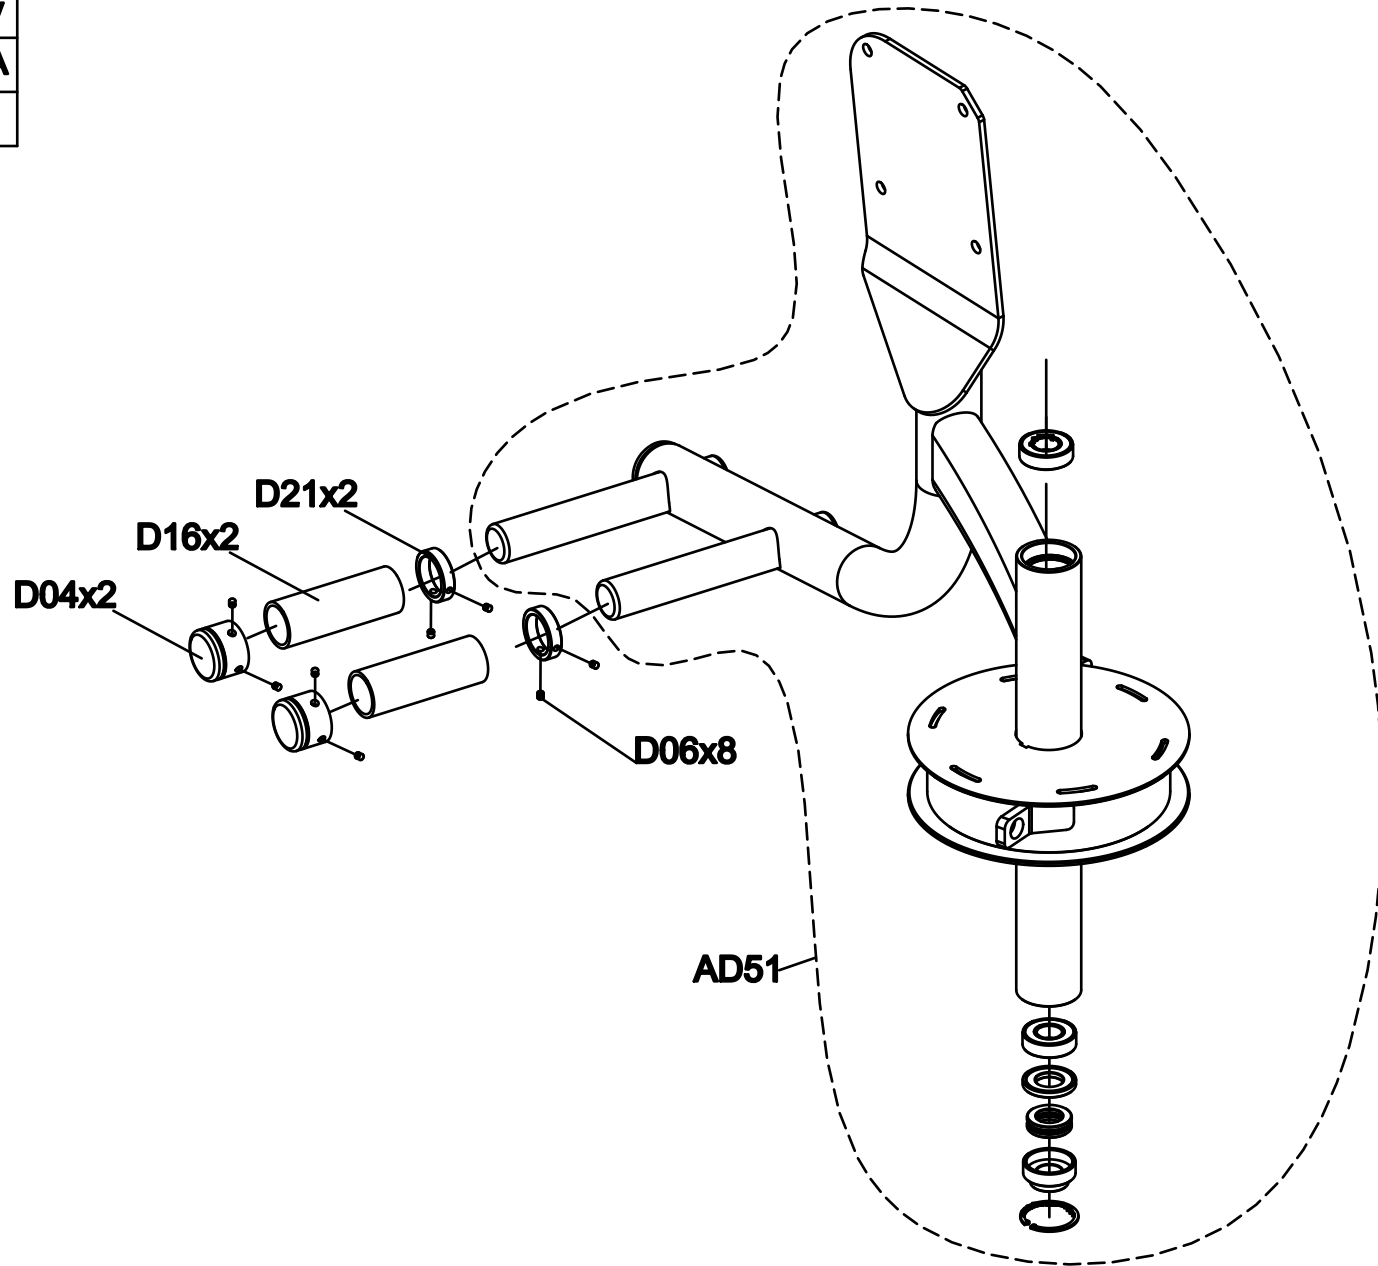

DRAWING NO	PG7GM220-KM		
PART NAME	Explosive Diagram		
PART NO	MGM0804-00	REV	A
APPROVE	Ouyanggang	DATE	2020.10.28

DRAWING NO	GM120-AD05		
PART NAME	Swivel arm set;L;Assembly		
PART NO	See Chart		REV A
APPROVE	ouyanggang	DATE	08.11.2020

Part NO.	Color
1000414754	Iced Sliver
1000414755	Platinum
1000414757	Polarized Titanium
1000414758	Lace White
1000414759	Pearl White
1000414760	Mat Black
1000414761	Black Glossy
1000427235	PF Purple
1000430652	White Tube
1000433049	O-PF Purple
1000440601	PF Yellow RAL1023
1000456990	Graphite Grey

DRAWING NO	GM120-AD06		
PART NAME	Swivel arm set;R;Assembly		
PART NO	See Chart	REV	A
APPROVE	Ouyanggang	DATE	08.11.2020

Part NO.	Color
1000414787	Iced Silver
1000414788	Platinum
1000414789	Polarized Titanium
1000414790	Lace White
1000414791	Pearl White
1000414792	Mat Black
1000414793	Black Glossy
1000427238	PF Purple
1000430653	White Tube
1000433052	O-PF Purple
1000440602	PF Yellow RAL1023
1000456994	Graphite Grey

DRAWING NO	GM220-SF01		
PART NAME	Handle set ; Assembly		
PART NO	See Chart	REV	A
APPROVE	Ouyanggang	DATE	08.01.2020

Part NO.	Color
1000456996	Iced Sliver
1000456997	Platinum
1000456999	Polarized Titanium
1000457000	Lace White
1000457001	Pearl White
1000457002	Mat Black
1000457003	Black Glossy
1000457006	PF Yellow RAL1023
1000457004	Graphite Grey