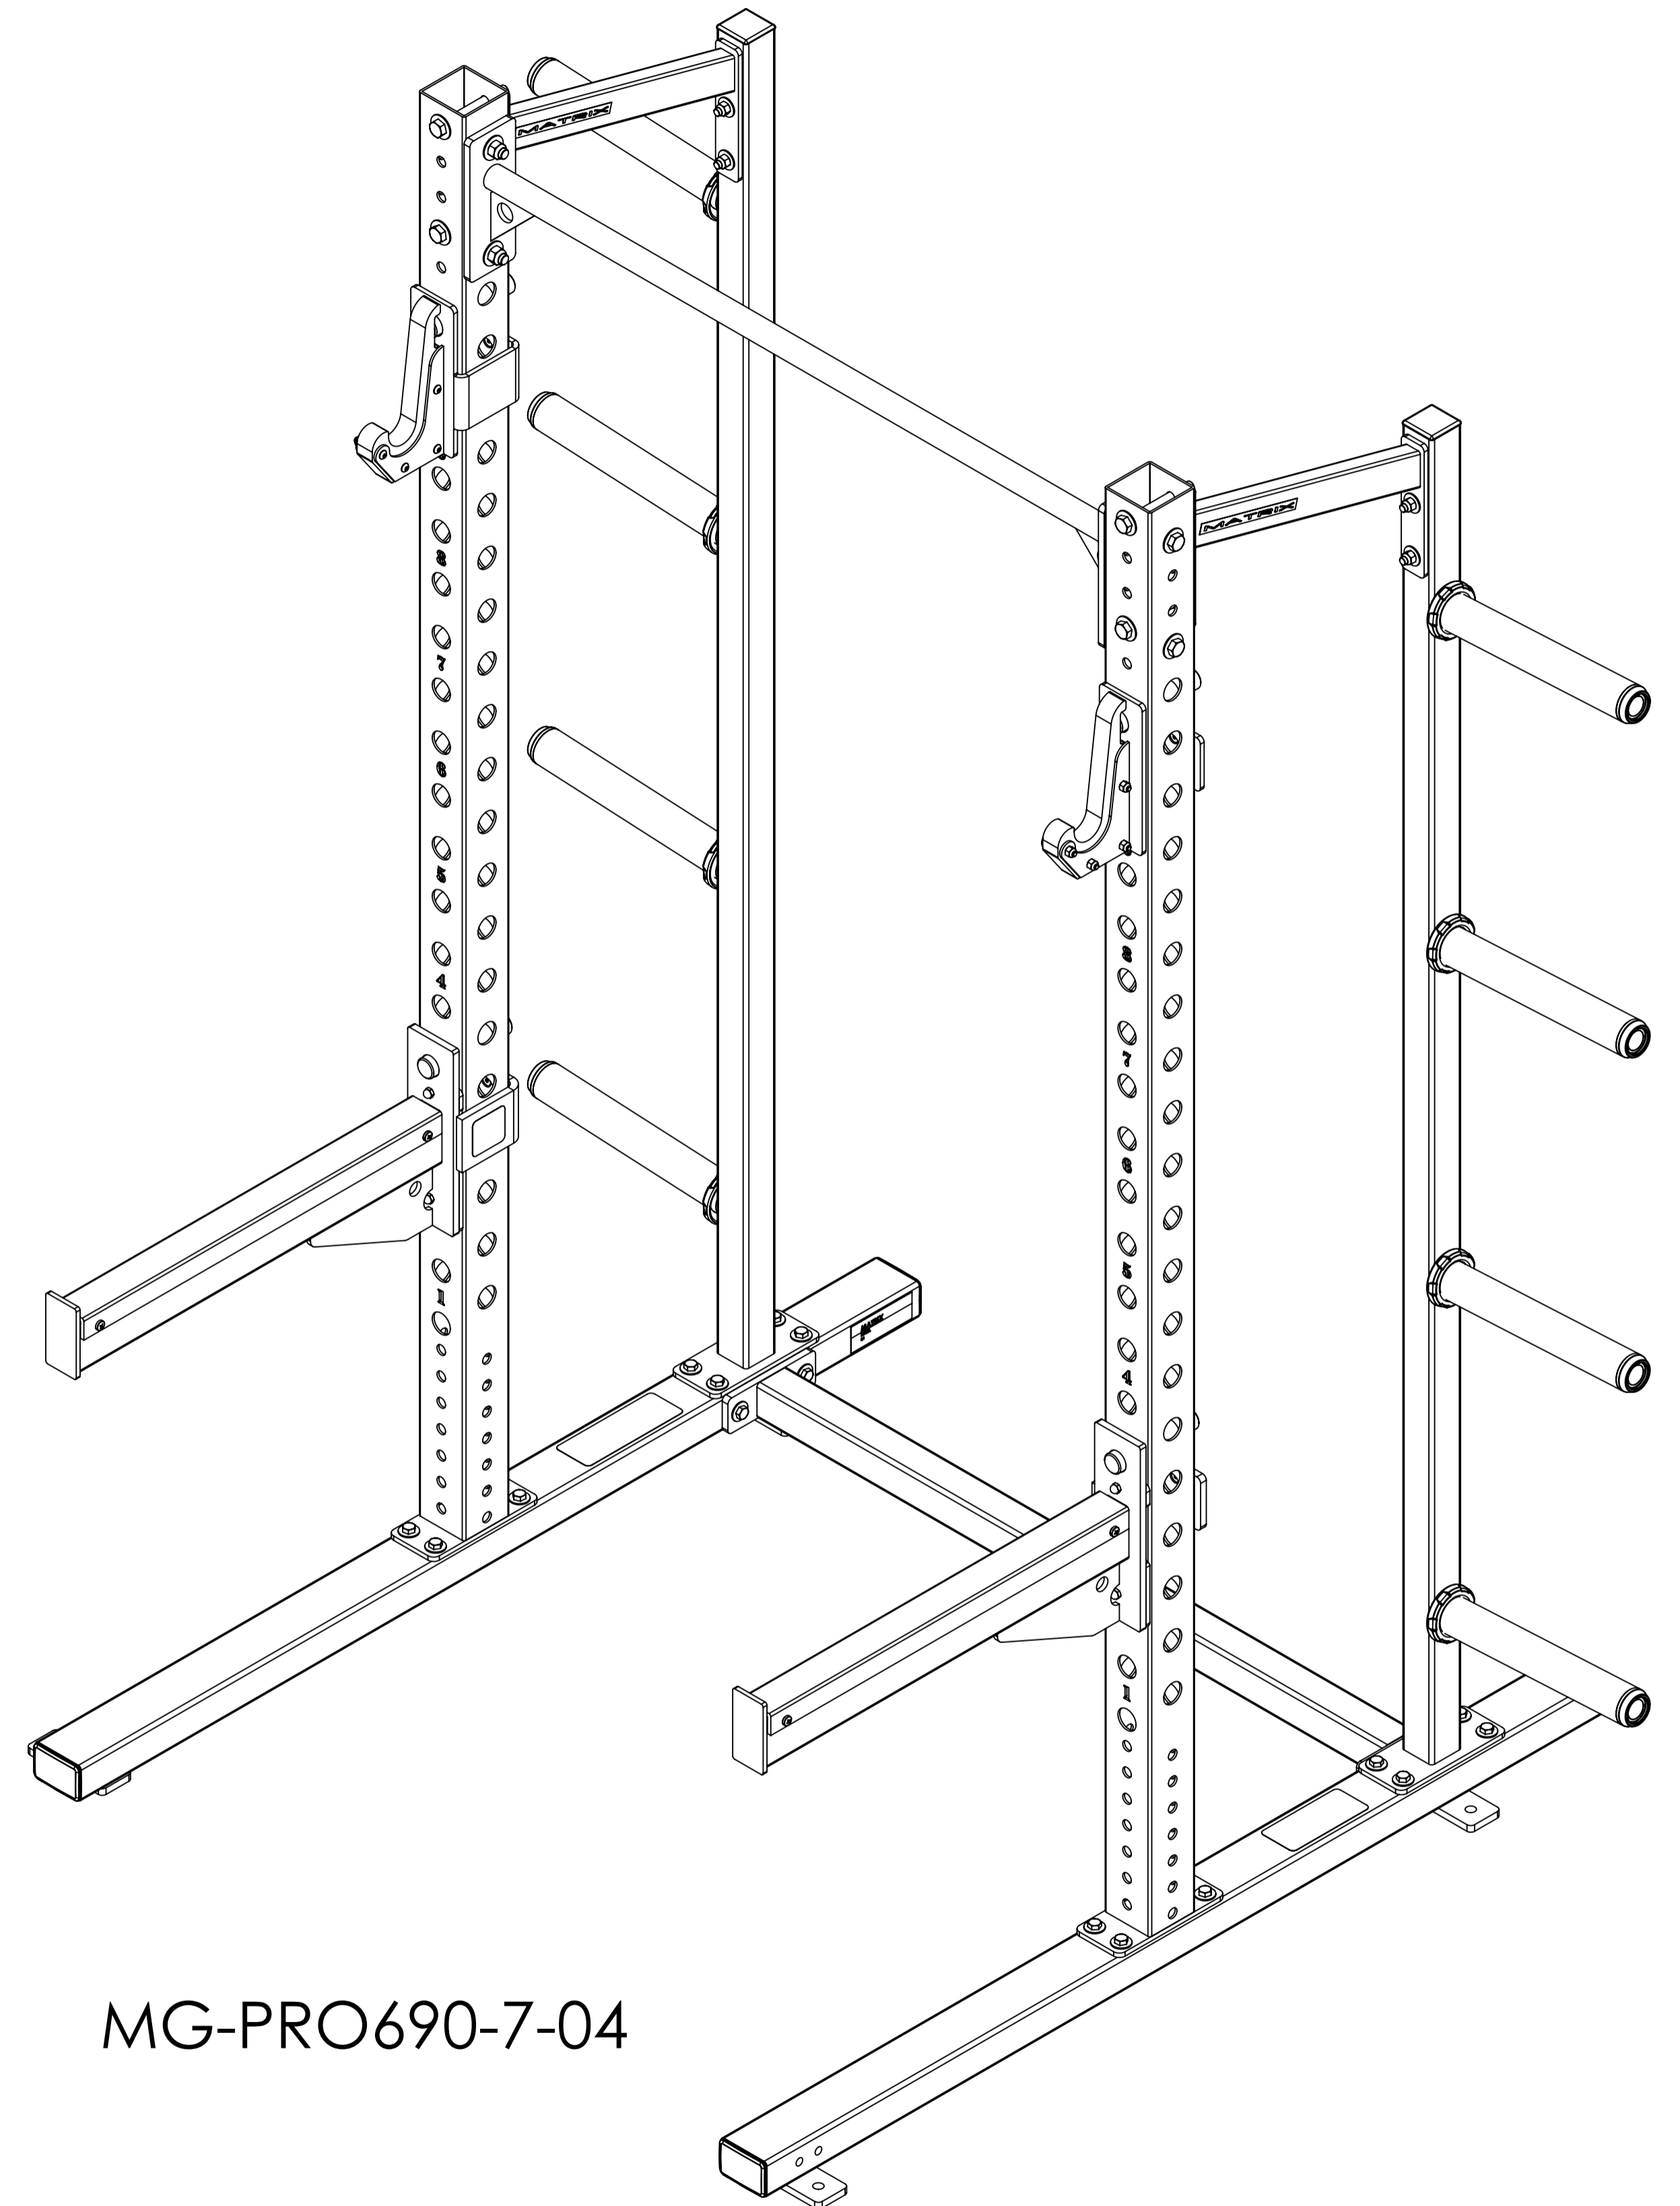

MATRIX

DWG NO.	MG-PRO690-04 SERIES SERVICE		
DESCRIPTION:	HALF RACK (Racks & Platforms)		
DRAWN BY:	LG	DATE:	2021.APR.26
UPDATED BY:		DATE:	

MG-PRO690-04
SEE SHEET 1 EXPLODED VIEW

MG-PRO690-7-04

MATRIX

DWG NO.

MG-PRO690-04 SERIES SERVICE

DESCRIPTION:
HALF RACK
(Racks & Platforms)

DRAWN BY: LG DATE: 2021.APR.26

UPDATED BY: DATE:

MATRIX

DWG NO.	161-554 SERVICE	
DESCRIPTION:	WEIGHT STORAGE ASSEMBLY (Racks & Platforms)	
DRAWN BY:	LG	DATE: 2021.APR.27
UPDATED BY:		DATE: