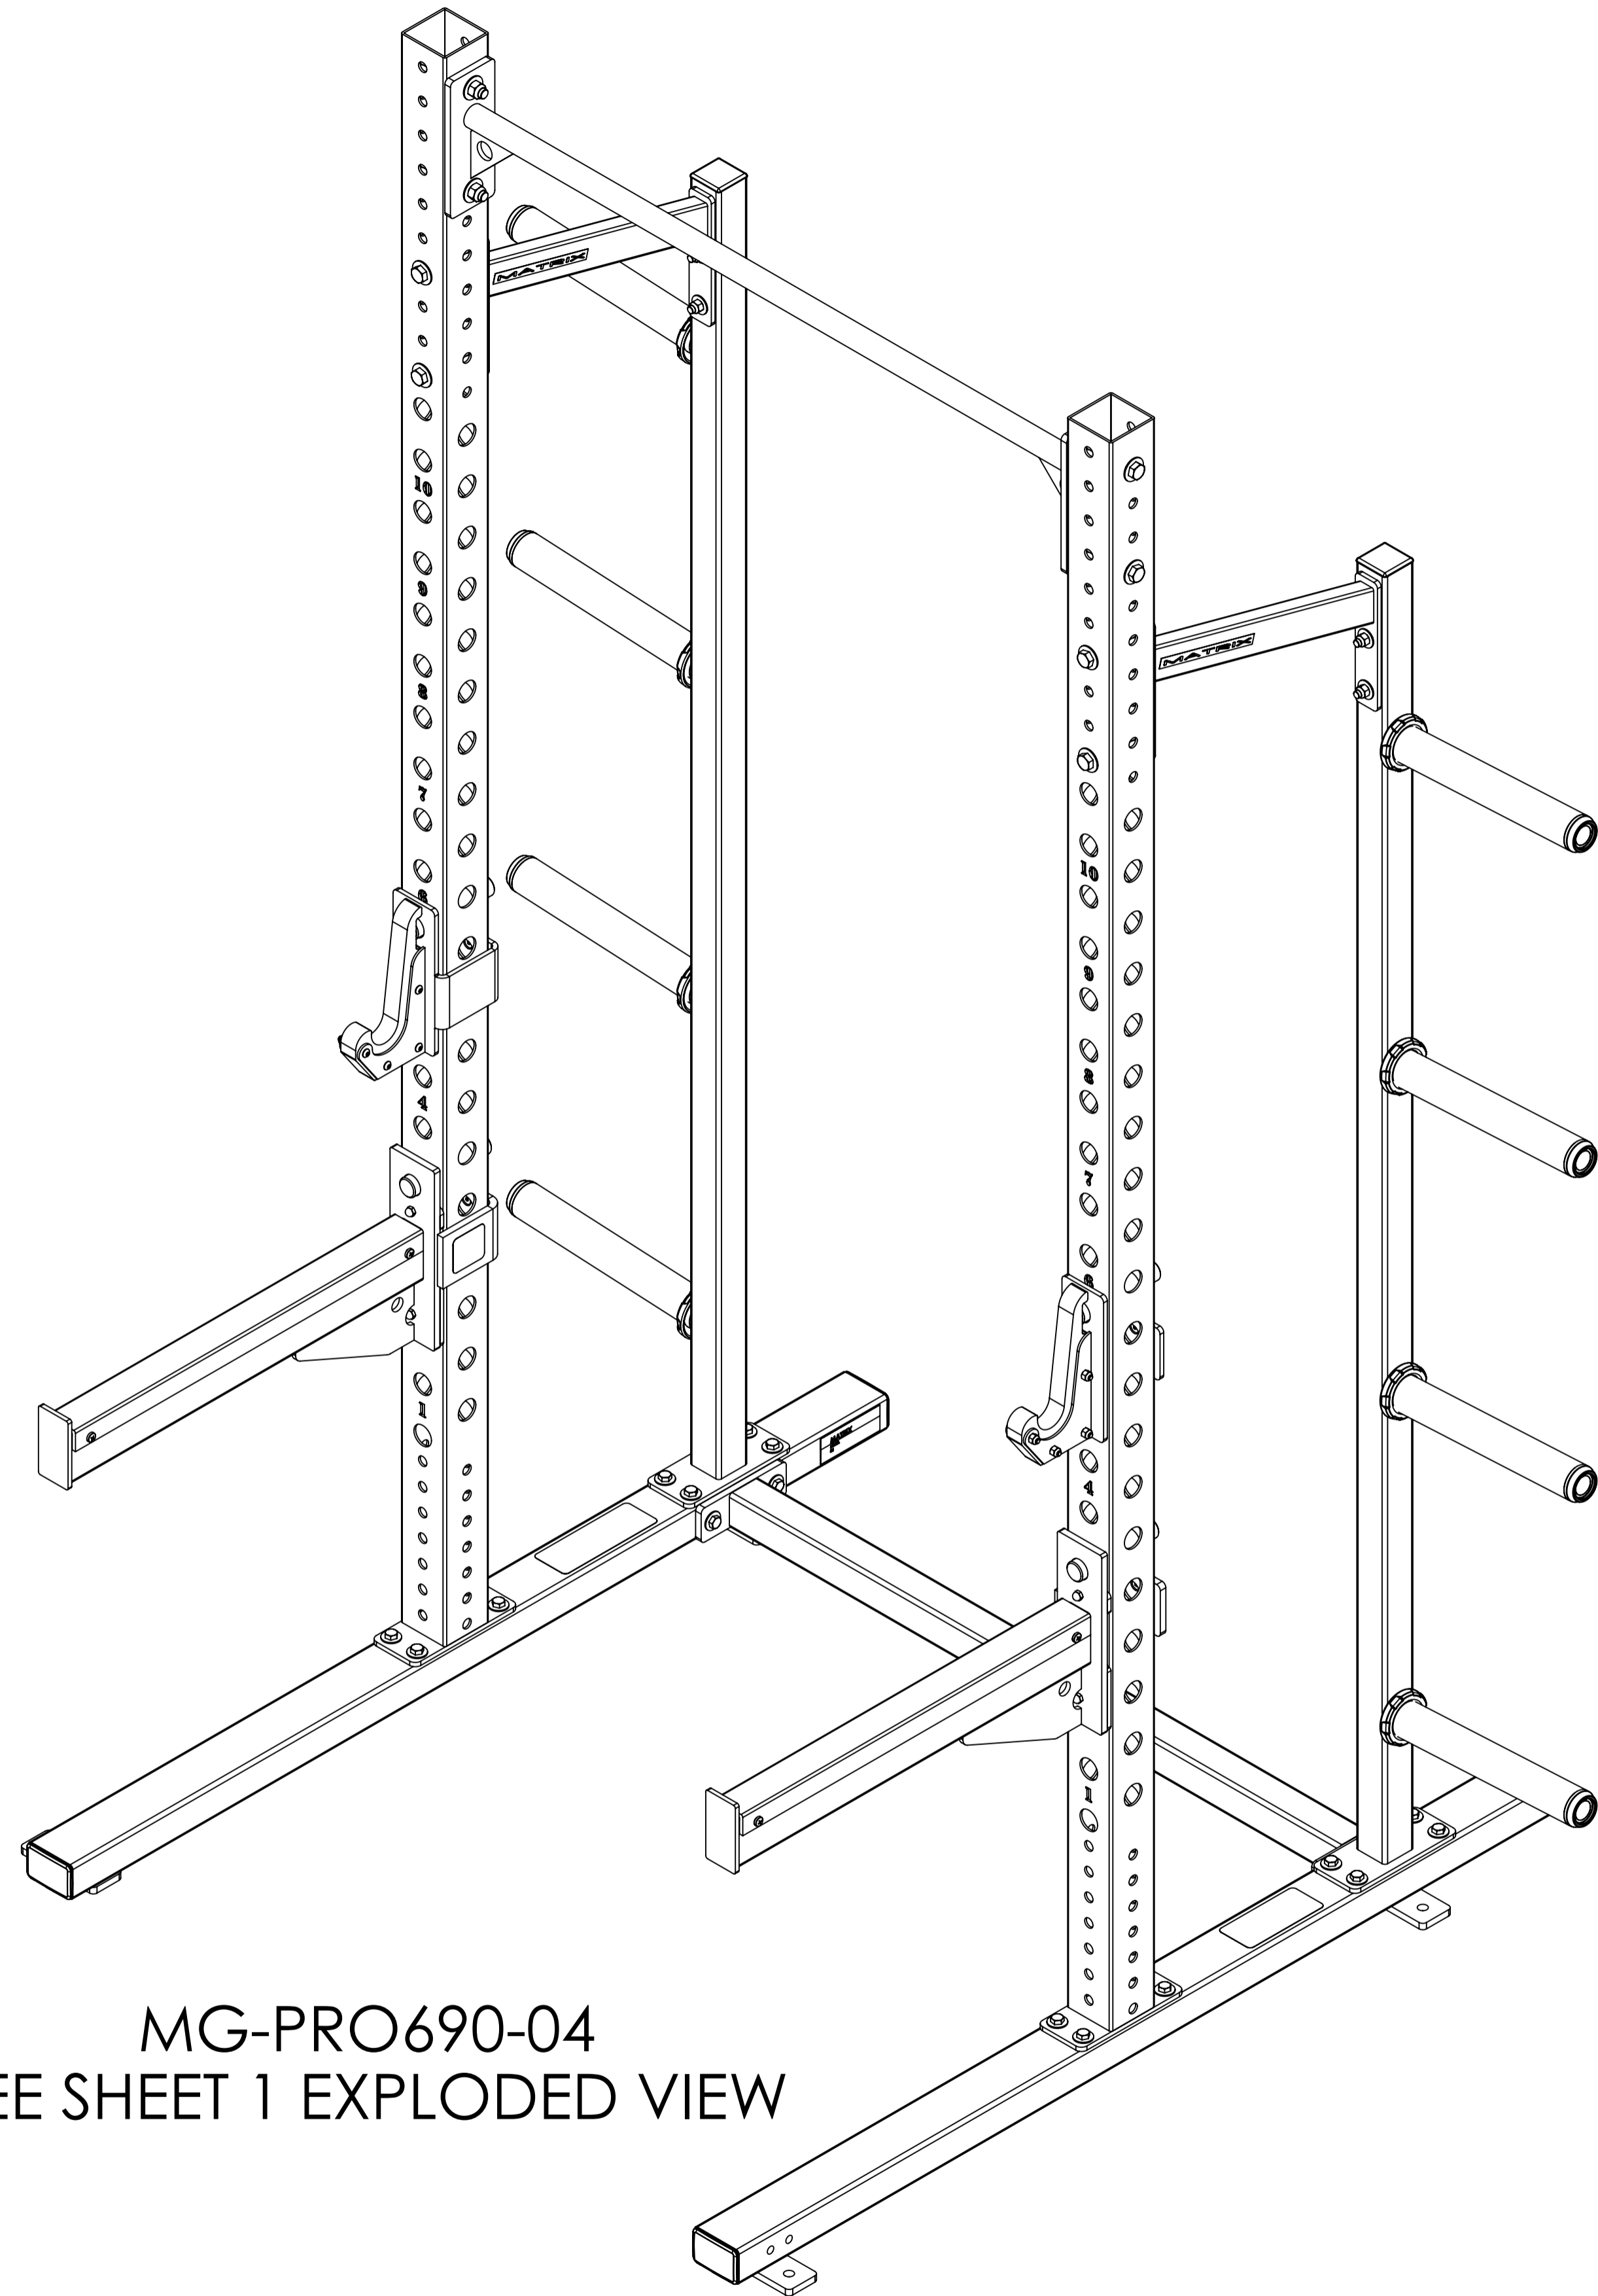

MATRIX

DWG NO.	MG-PRO690-04 SERIES SERVICE		
DESCRIPTION:	HALF RACK (Racks & Platforms)		
DRAWN BY:	LG	DATE:	2021.APR.26
UPDATED BY:		DATE:	

MG-PRO690-04
SEE SHEET 1 EXPLODED VIEW

MG-PRO690-7-04

MATRIX

DWG NO.

MG-PRO690-04 SERIES SERVICE

DESCRIPTION:
HALF RACK
(Racks & Platforms)

DRAWN BY: LG DATE: 2021.APR.26

UPDATED BY: DATE:

MATRIX

DWG NO.	161-554 SERVICE	
DESCRIPTION:	WEIGHT STORAGE ASSEMBLY (Racks & Platforms)	
DRAWN BY:	LG	DATE: 2021.APR.27
UPDATED BY:		DATE: