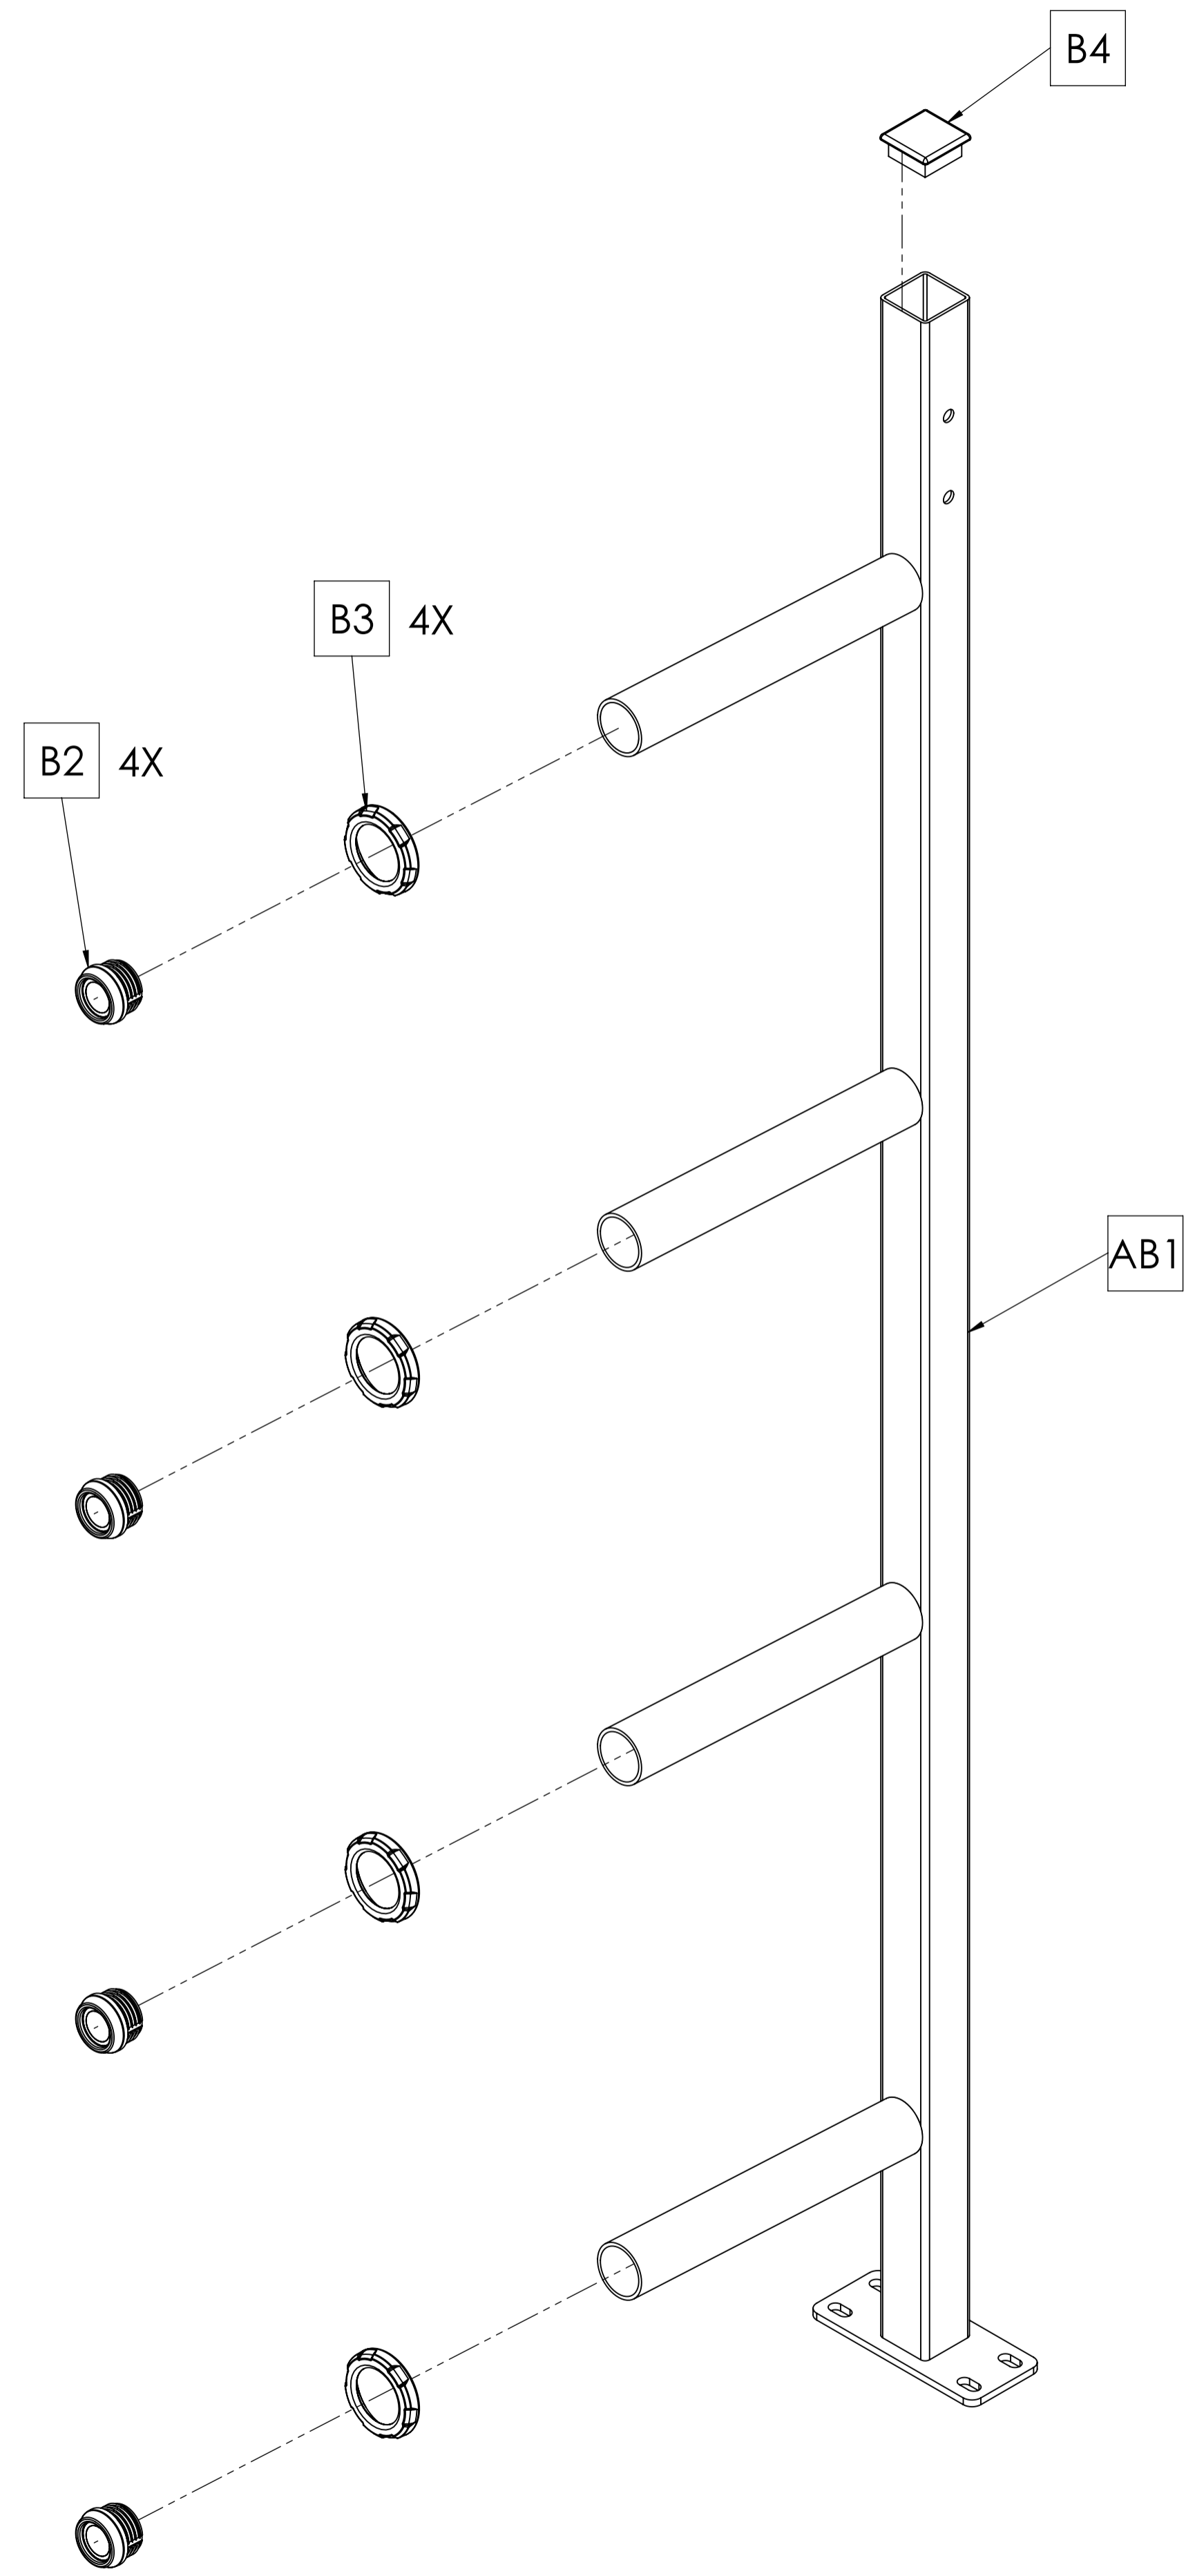

MATRIX

DWG NO.	MG-PRO690-04 SERIES SERVICE		
DESCRIPTION:	HALF RACK (Racks & Platforms)		
DRAWN BY:	LG	DATE:	2021.APR.26
UPDATED BY:		DATE:	

MG-PRO690-04
SEE SHEET 1 EXPLODED VIEW

MG-PRO690-7-04

MATRIX

DWG NO.

MG-PRO690-04 SERIES SERVICE

DESCRIPTION:
HALF RACK
(Racks & Platforms)

DRAWN BY: LG DATE: 2021.APR.26

UPDATED BY: DATE:

MATRIX

DWG NO.	161-554 SERVICE	
DESCRIPTION:	WEIGHT STORAGE ASSEMBLY (Racks & Platforms)	
DRAWN BY:	LG	DATE: 2021.APR.27
UPDATED BY:		DATE: