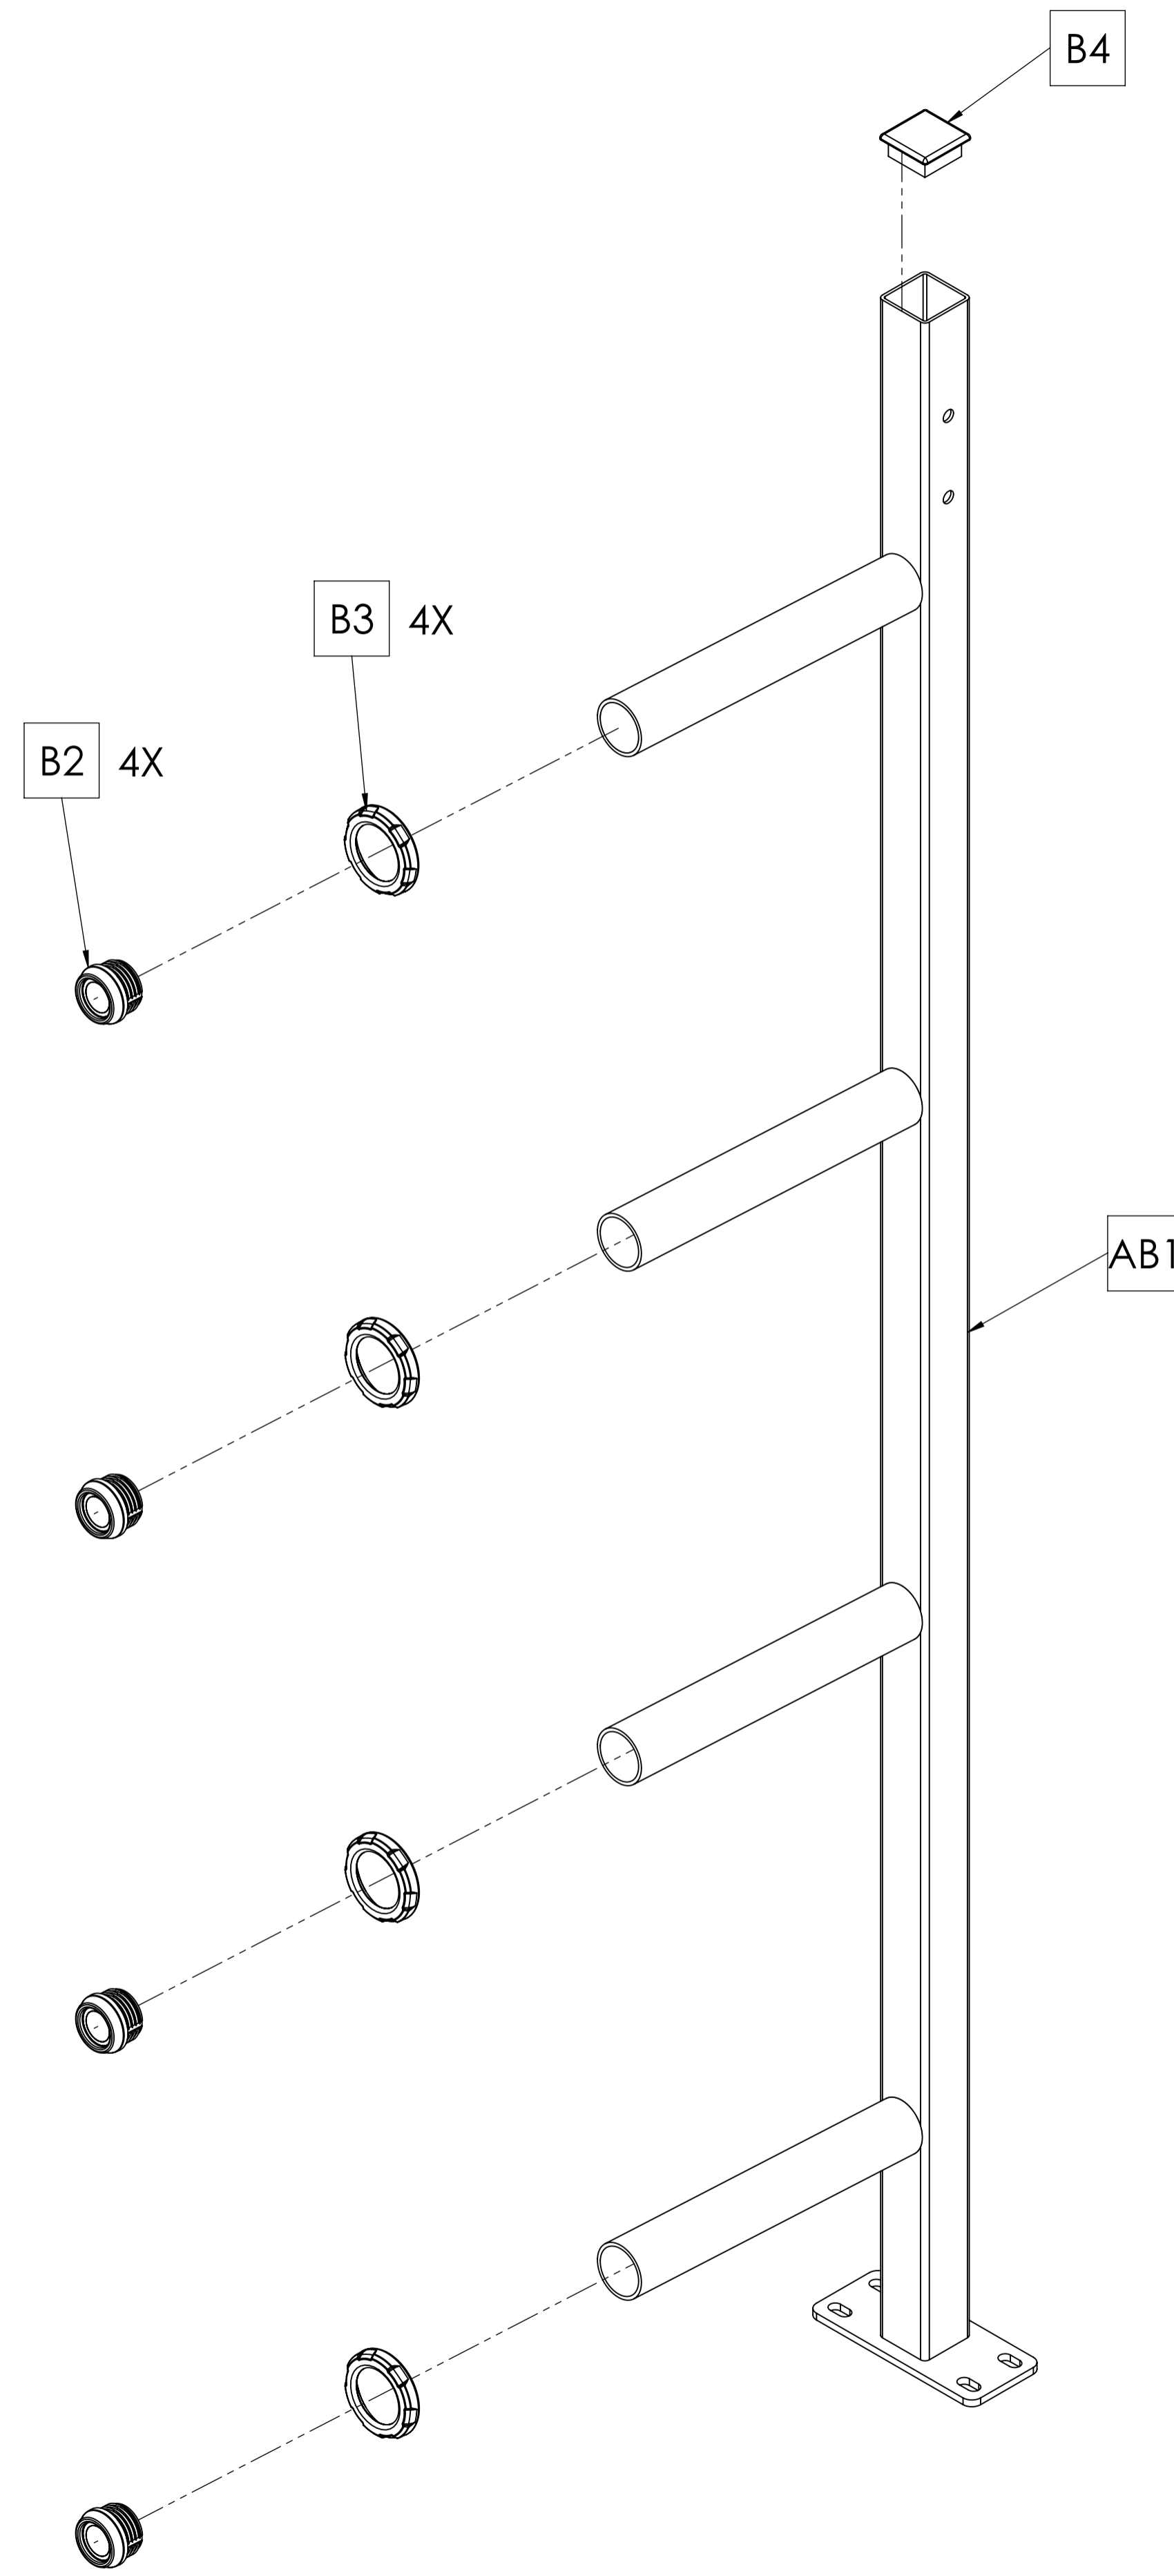

MATRIX

DWG NO. MG-PRO691-04 SERIES SERVICE

DESCRIPTION: DOUBLE HALF RACK (Racks & Platforms)

DRAWN BY: LG DATE: 2021.MAY.18

UPDATED BY: DATE:

MG-PRO691-04
SEE SHEET 1 EXPLODED VIEW

MG-PRO691-7-04

MATRIX

DWG NO.
MG-PRO691-04 SERIES SERVICE

DESCRIPTION:
DOUBLE HALF RACK
(Racks & Platforms)

DRAWN BY: LG DATE: 2021.MAY.18

UPDATED BY: DATE:

MATRIX

DWG NO. 161-554 SERVICE

DESCRIPTION:
WEIGHT STORAGE ASSEMBLY
(Racks & Platforms)