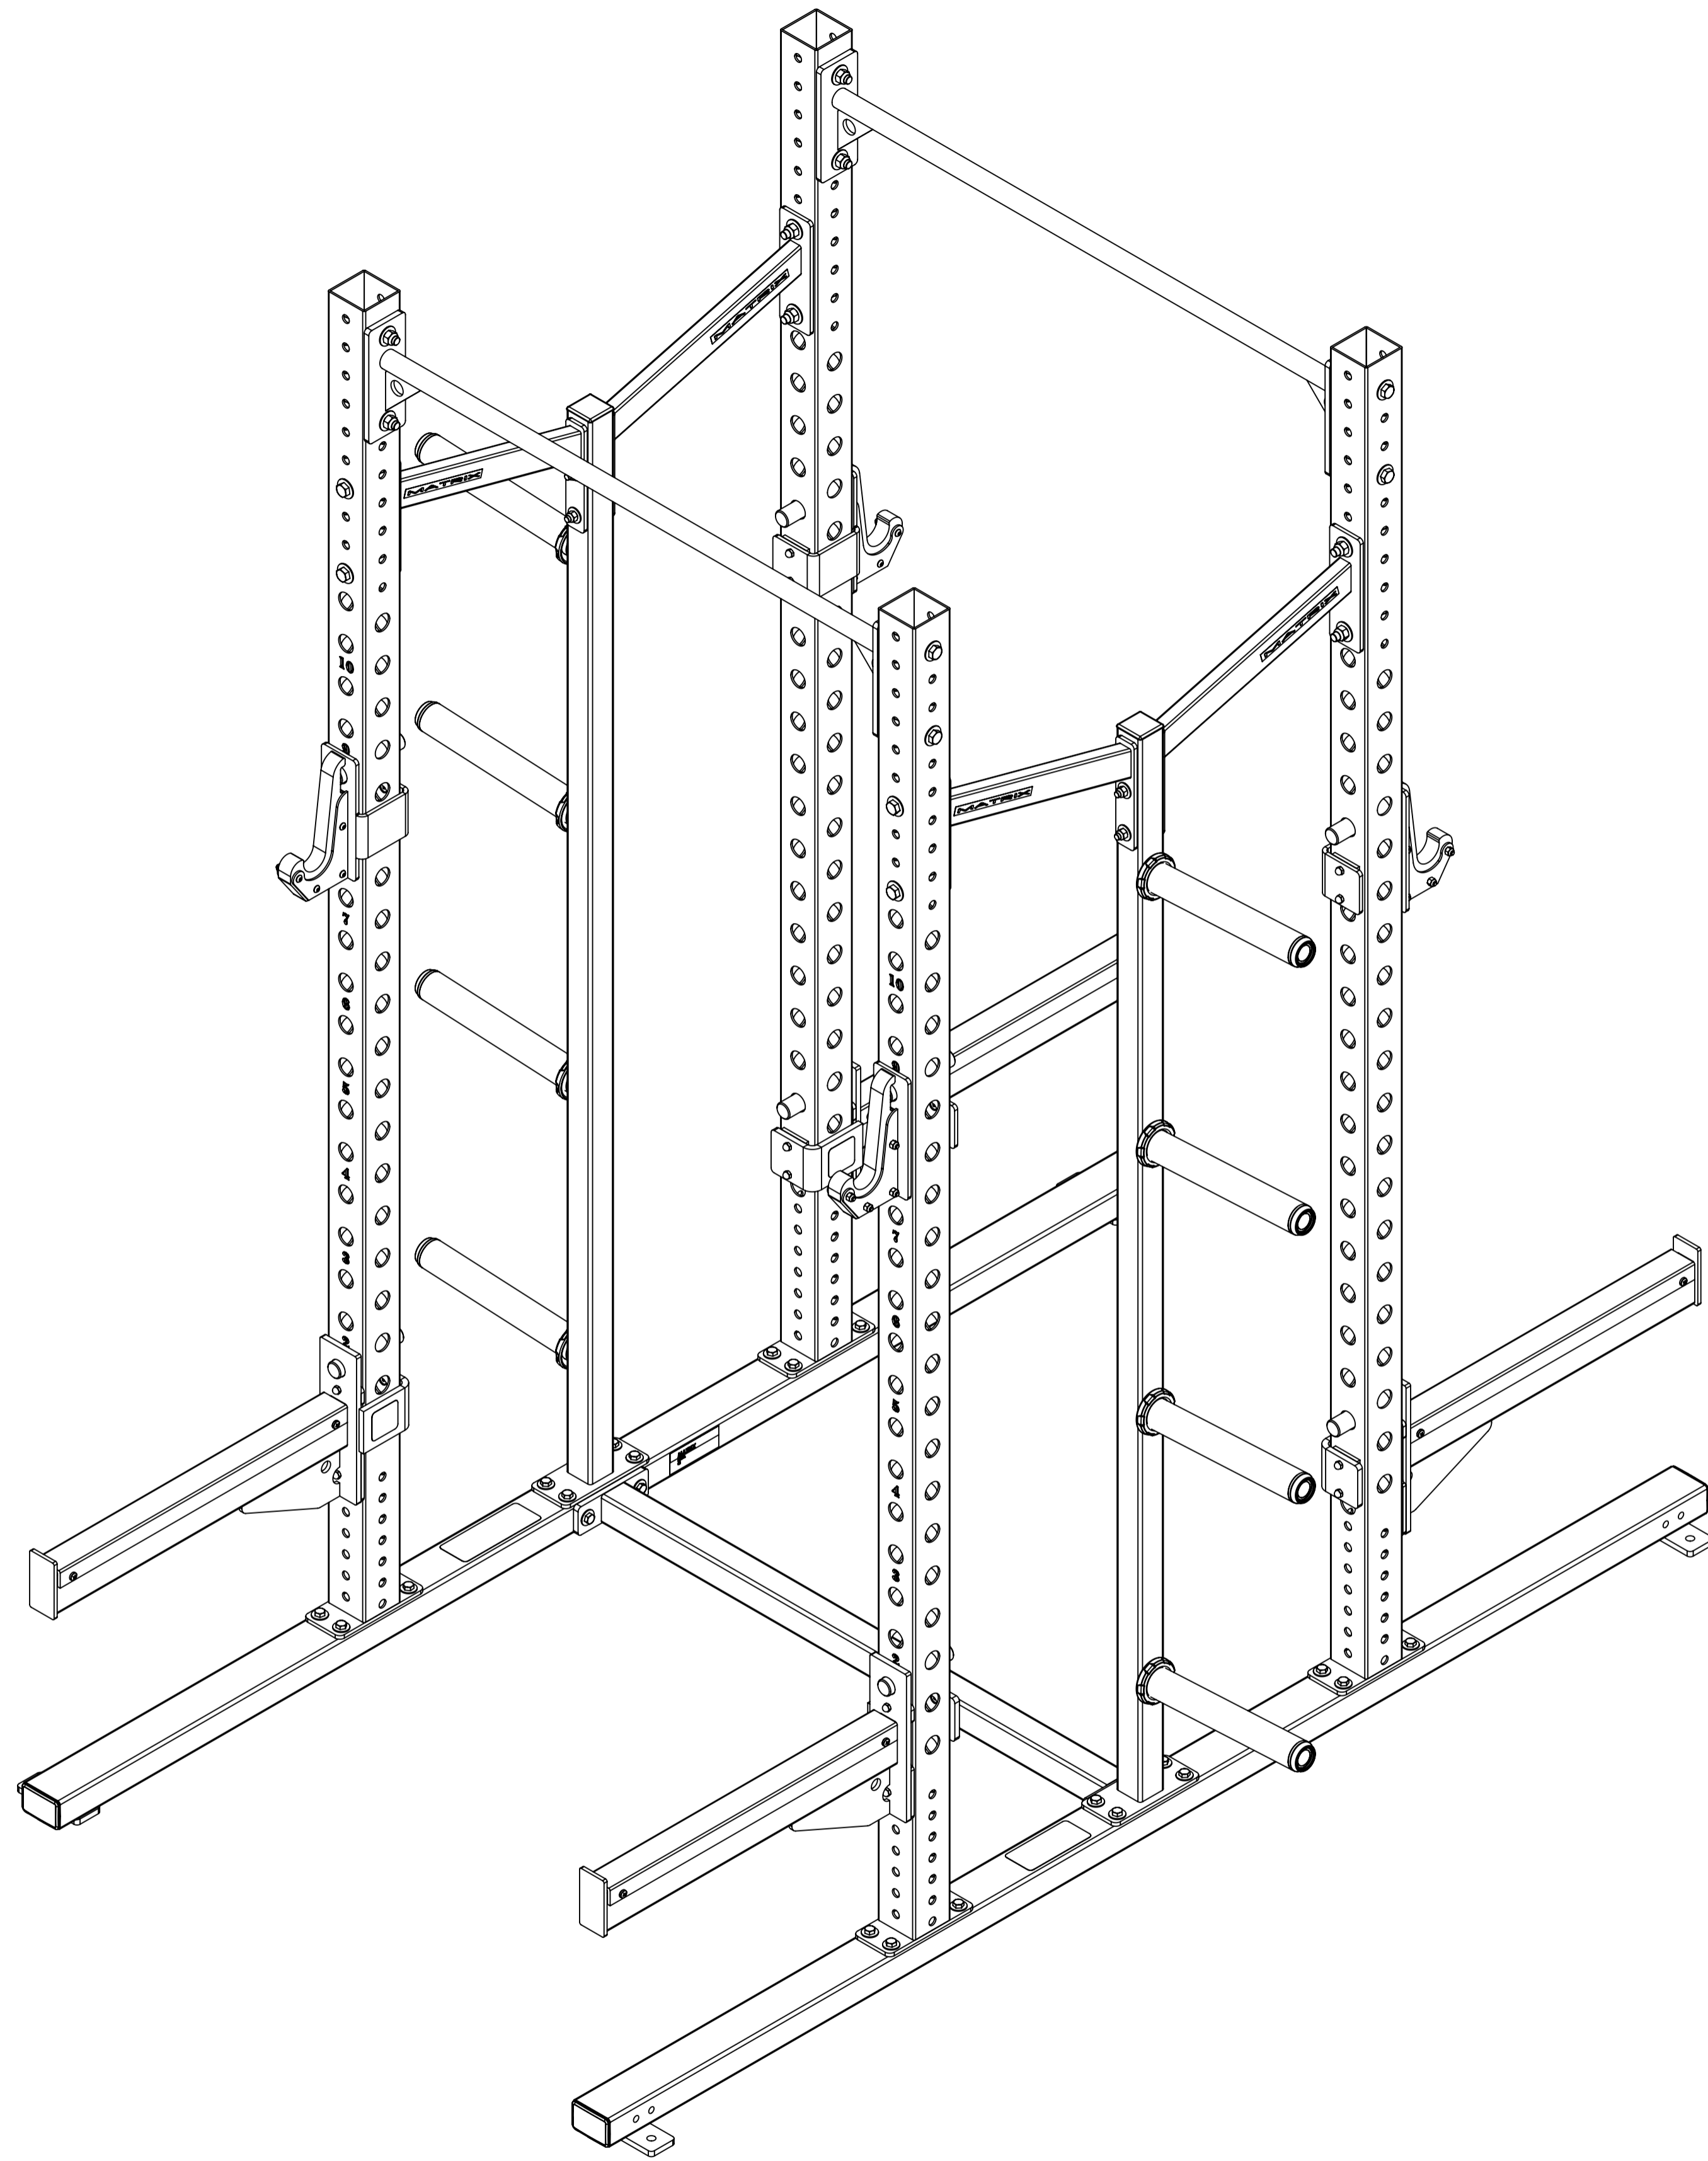

MATRIX

DWG NO. MG-PRO691-04 SERIES SERVICE

DESCRIPTION: DOUBLE HALF RACK (Racks & Platforms)

DRAWN BY: LG DATE: 2021.MAY.18

UPDATED BY: DATE:

MG-PRO691-04
SEE SHEET 1 EXPLODED VIEW

MG-PRO691-7-04

MATRIX

DWG NO.
MG-PRO691-04 SERIES SERVICE

DESCRIPTION:
DOUBLE HALF RACK
(Racks & Platforms)

DRAWN BY: LG DATE: 2021.MAY.18

UPDATED BY: DATE:

MATRIX

DWG NO. 161-554 SERVICE

DESCRIPTION:
WEIGHT STORAGE ASSEMBLY
(Racks & Platforms)