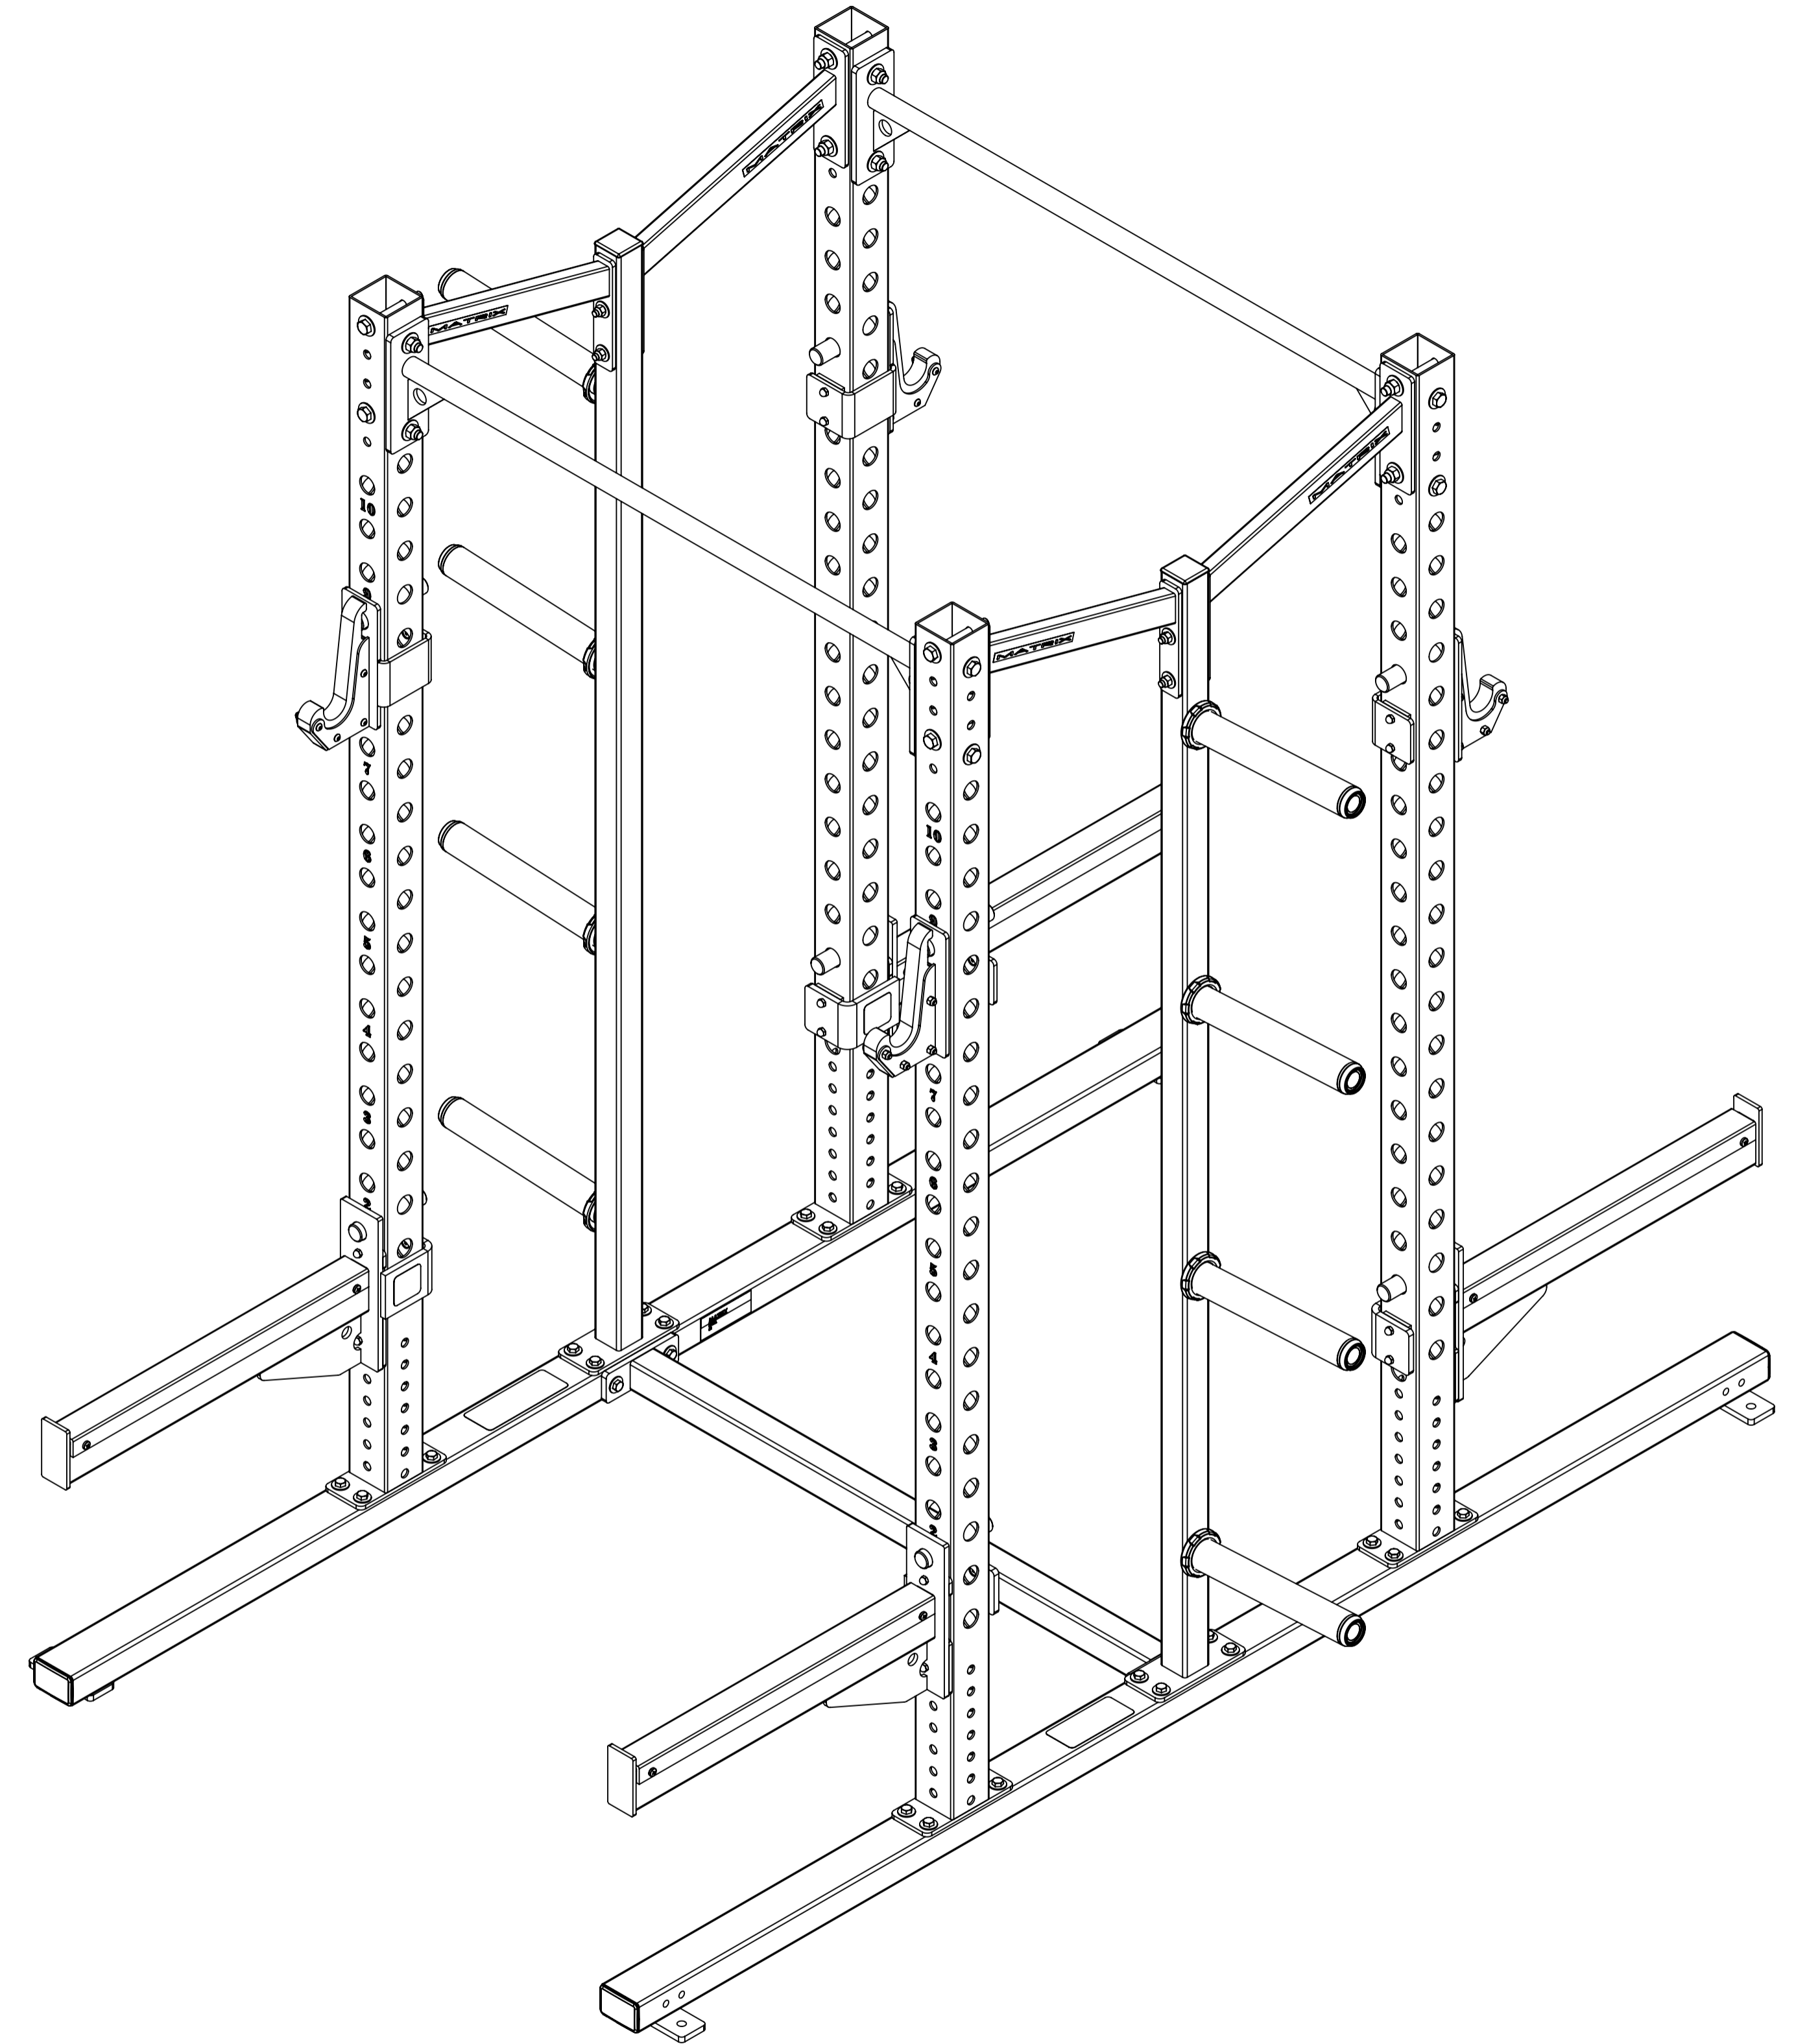

MATRIX

DWG NO. MG-PRO691-04 SERIES SERVICE

DESCRIPTION: DOUBLE HALF RACK (Racks & Platforms)

DRAWN BY: LG DATE: 2021.MAY.18

UPDATED BY: DATE:

MG-PRO691-04
SEE SHEET 1 EXPLODED VIEW

MG-PRO691-7-04

MATRIX

DWG NO.
MG-PRO691-04 SERIES SERVICE

DESCRIPTION:
DOUBLE HALF RACK
(Racks & Platforms)

DRAWN BY: LG DATE: 2021.MAY.18

UPDATED BY: DATE:

MATRIX

DWG NO. 161-554 SERVICE

DESCRIPTION:
WEIGHT STORAGE ASSEMBLY
(Racks & Platforms)