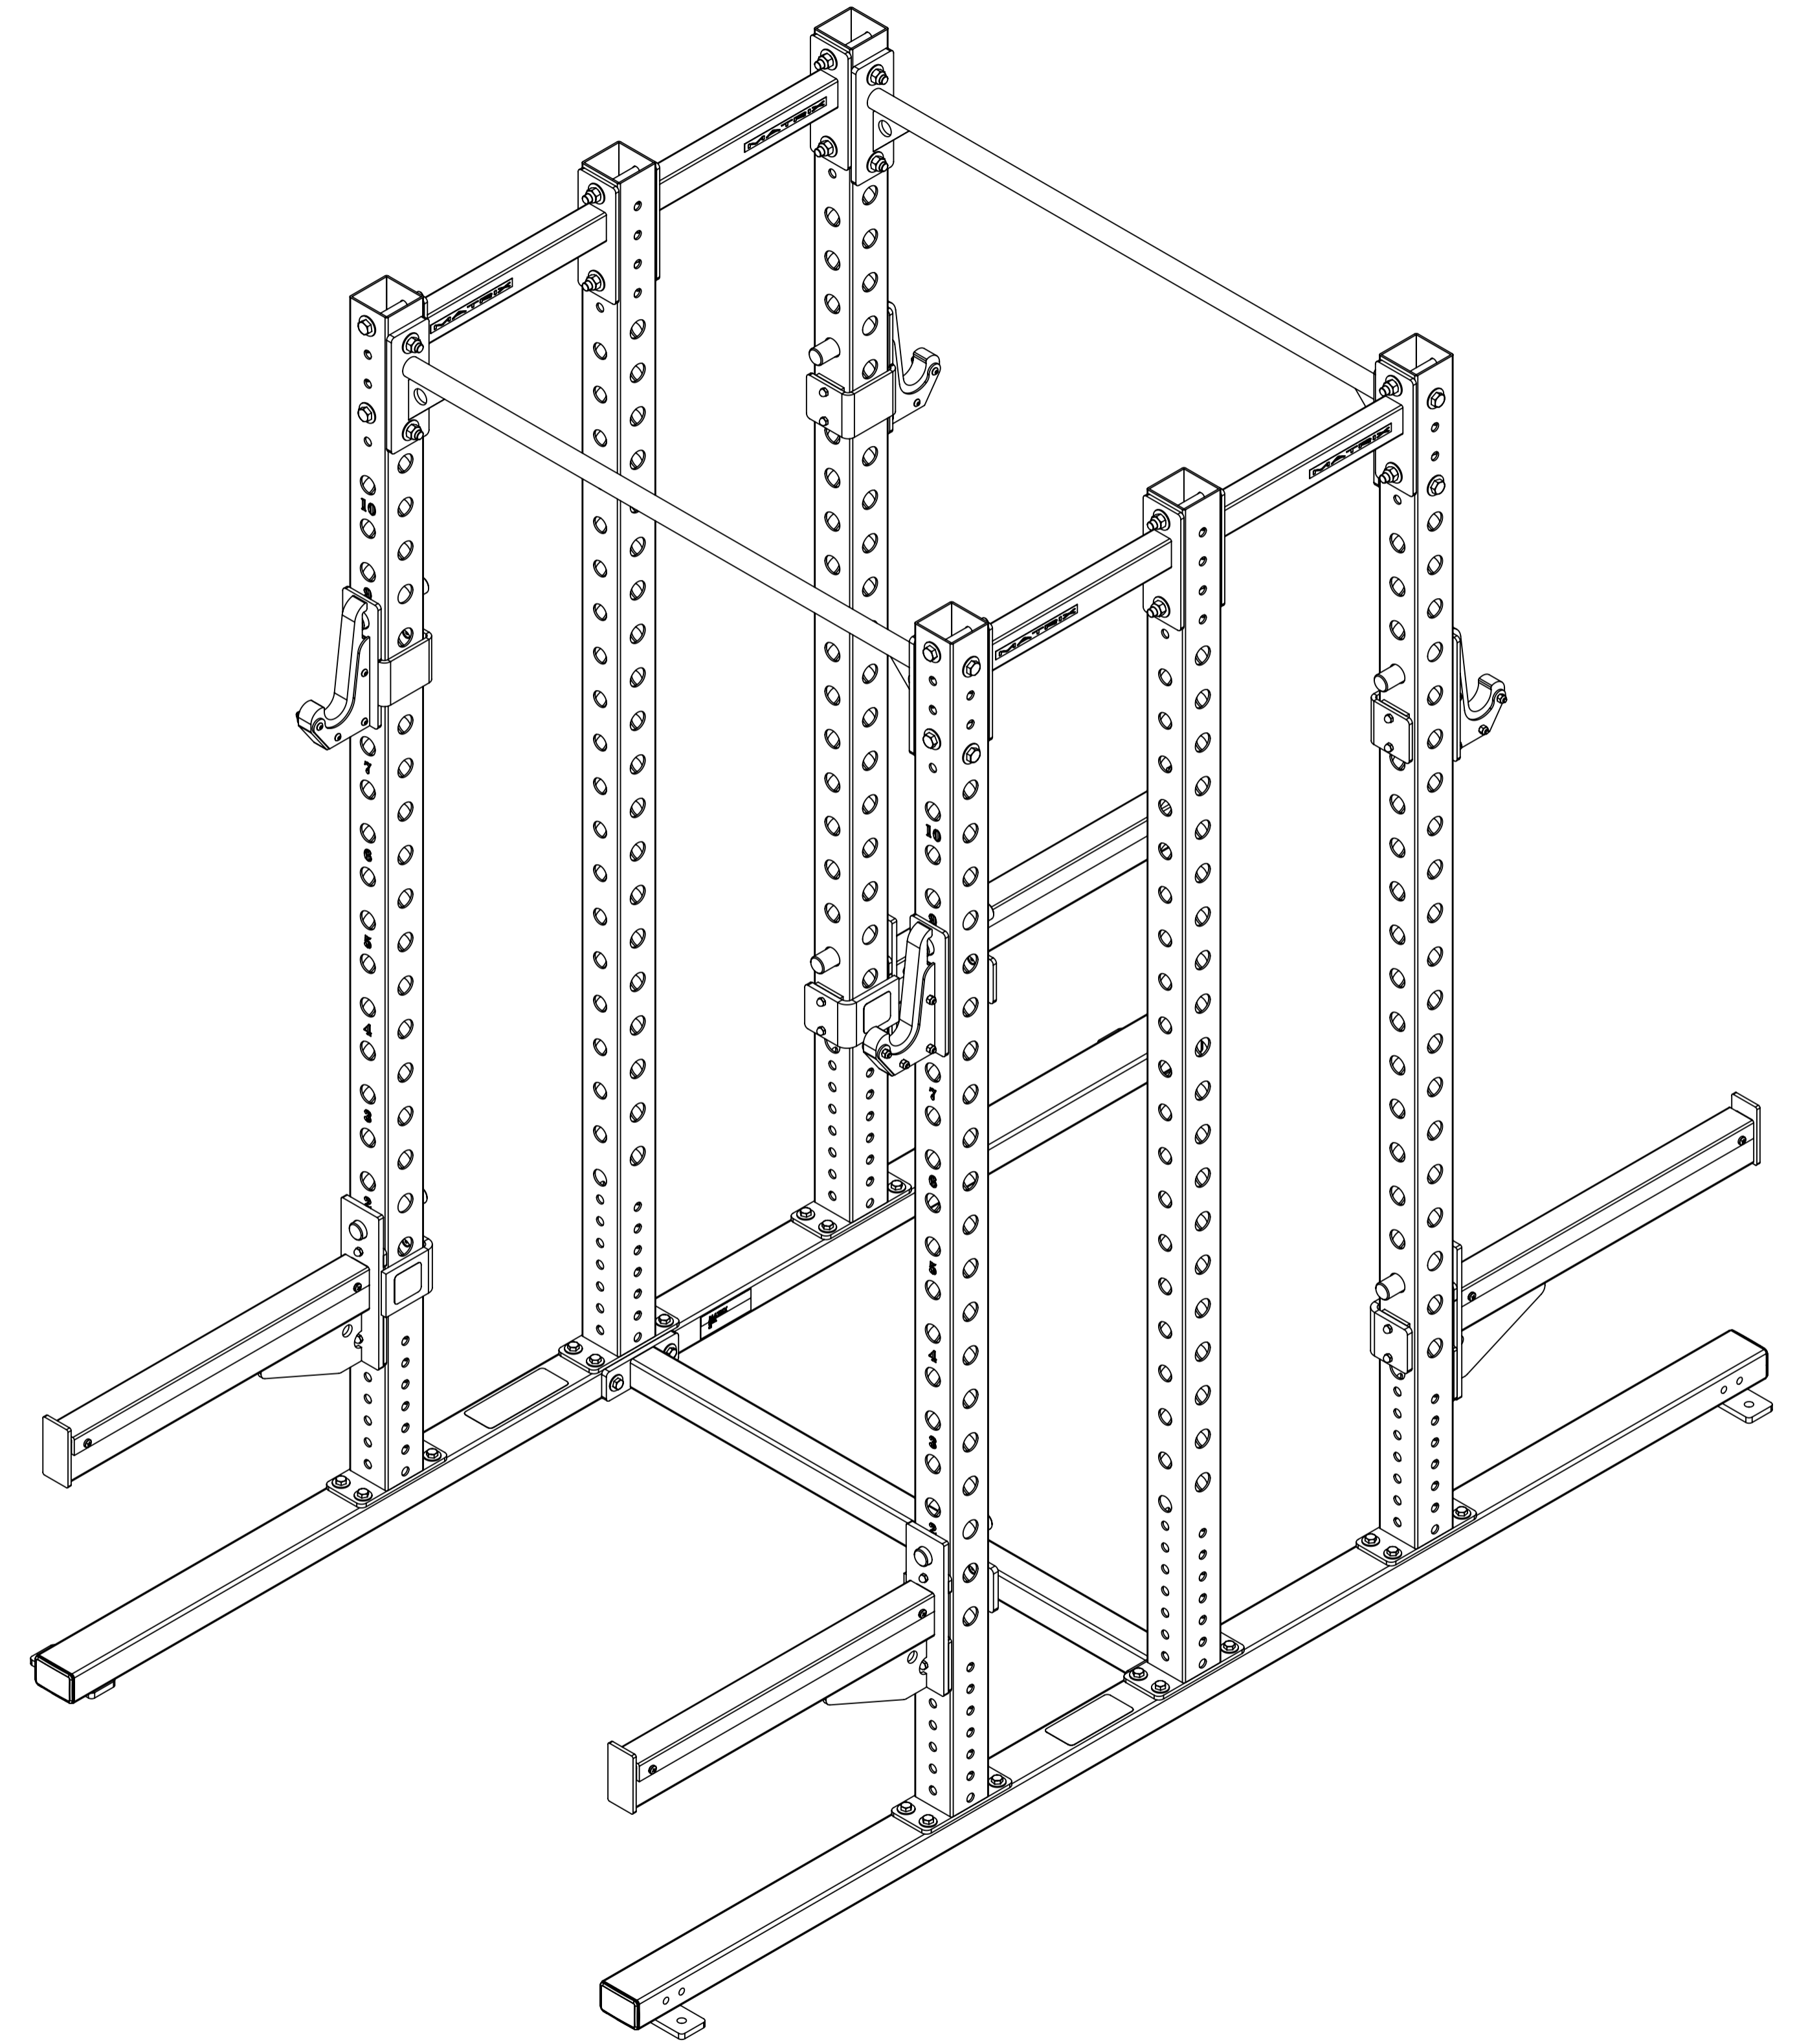

MATRIX

DWG NO. MG-PRO691C-04 SERIES SERVICE

DESCRIPTION: CONFIGURABLE DOUBLE HALF RACK (Racks & Platforms)

DRAWN BY: LG DATE: 2021.MAY.21

UPDATED BY: DATE:

MG-PRO691C-04
SEE SHEET 1 EXPLODED VIEW

MG-PRO691C-7-04

MATRIX

DWG NO.
MG-PRO691C-04 SERIES SERVICE

DESCRIPTION:
CONFIGURABLE DOUBLE HALF RACK
(Racks & Platforms)

DRAWN BY: LG DATE: 2021.MAY.21

UPDATED BY: DATE: