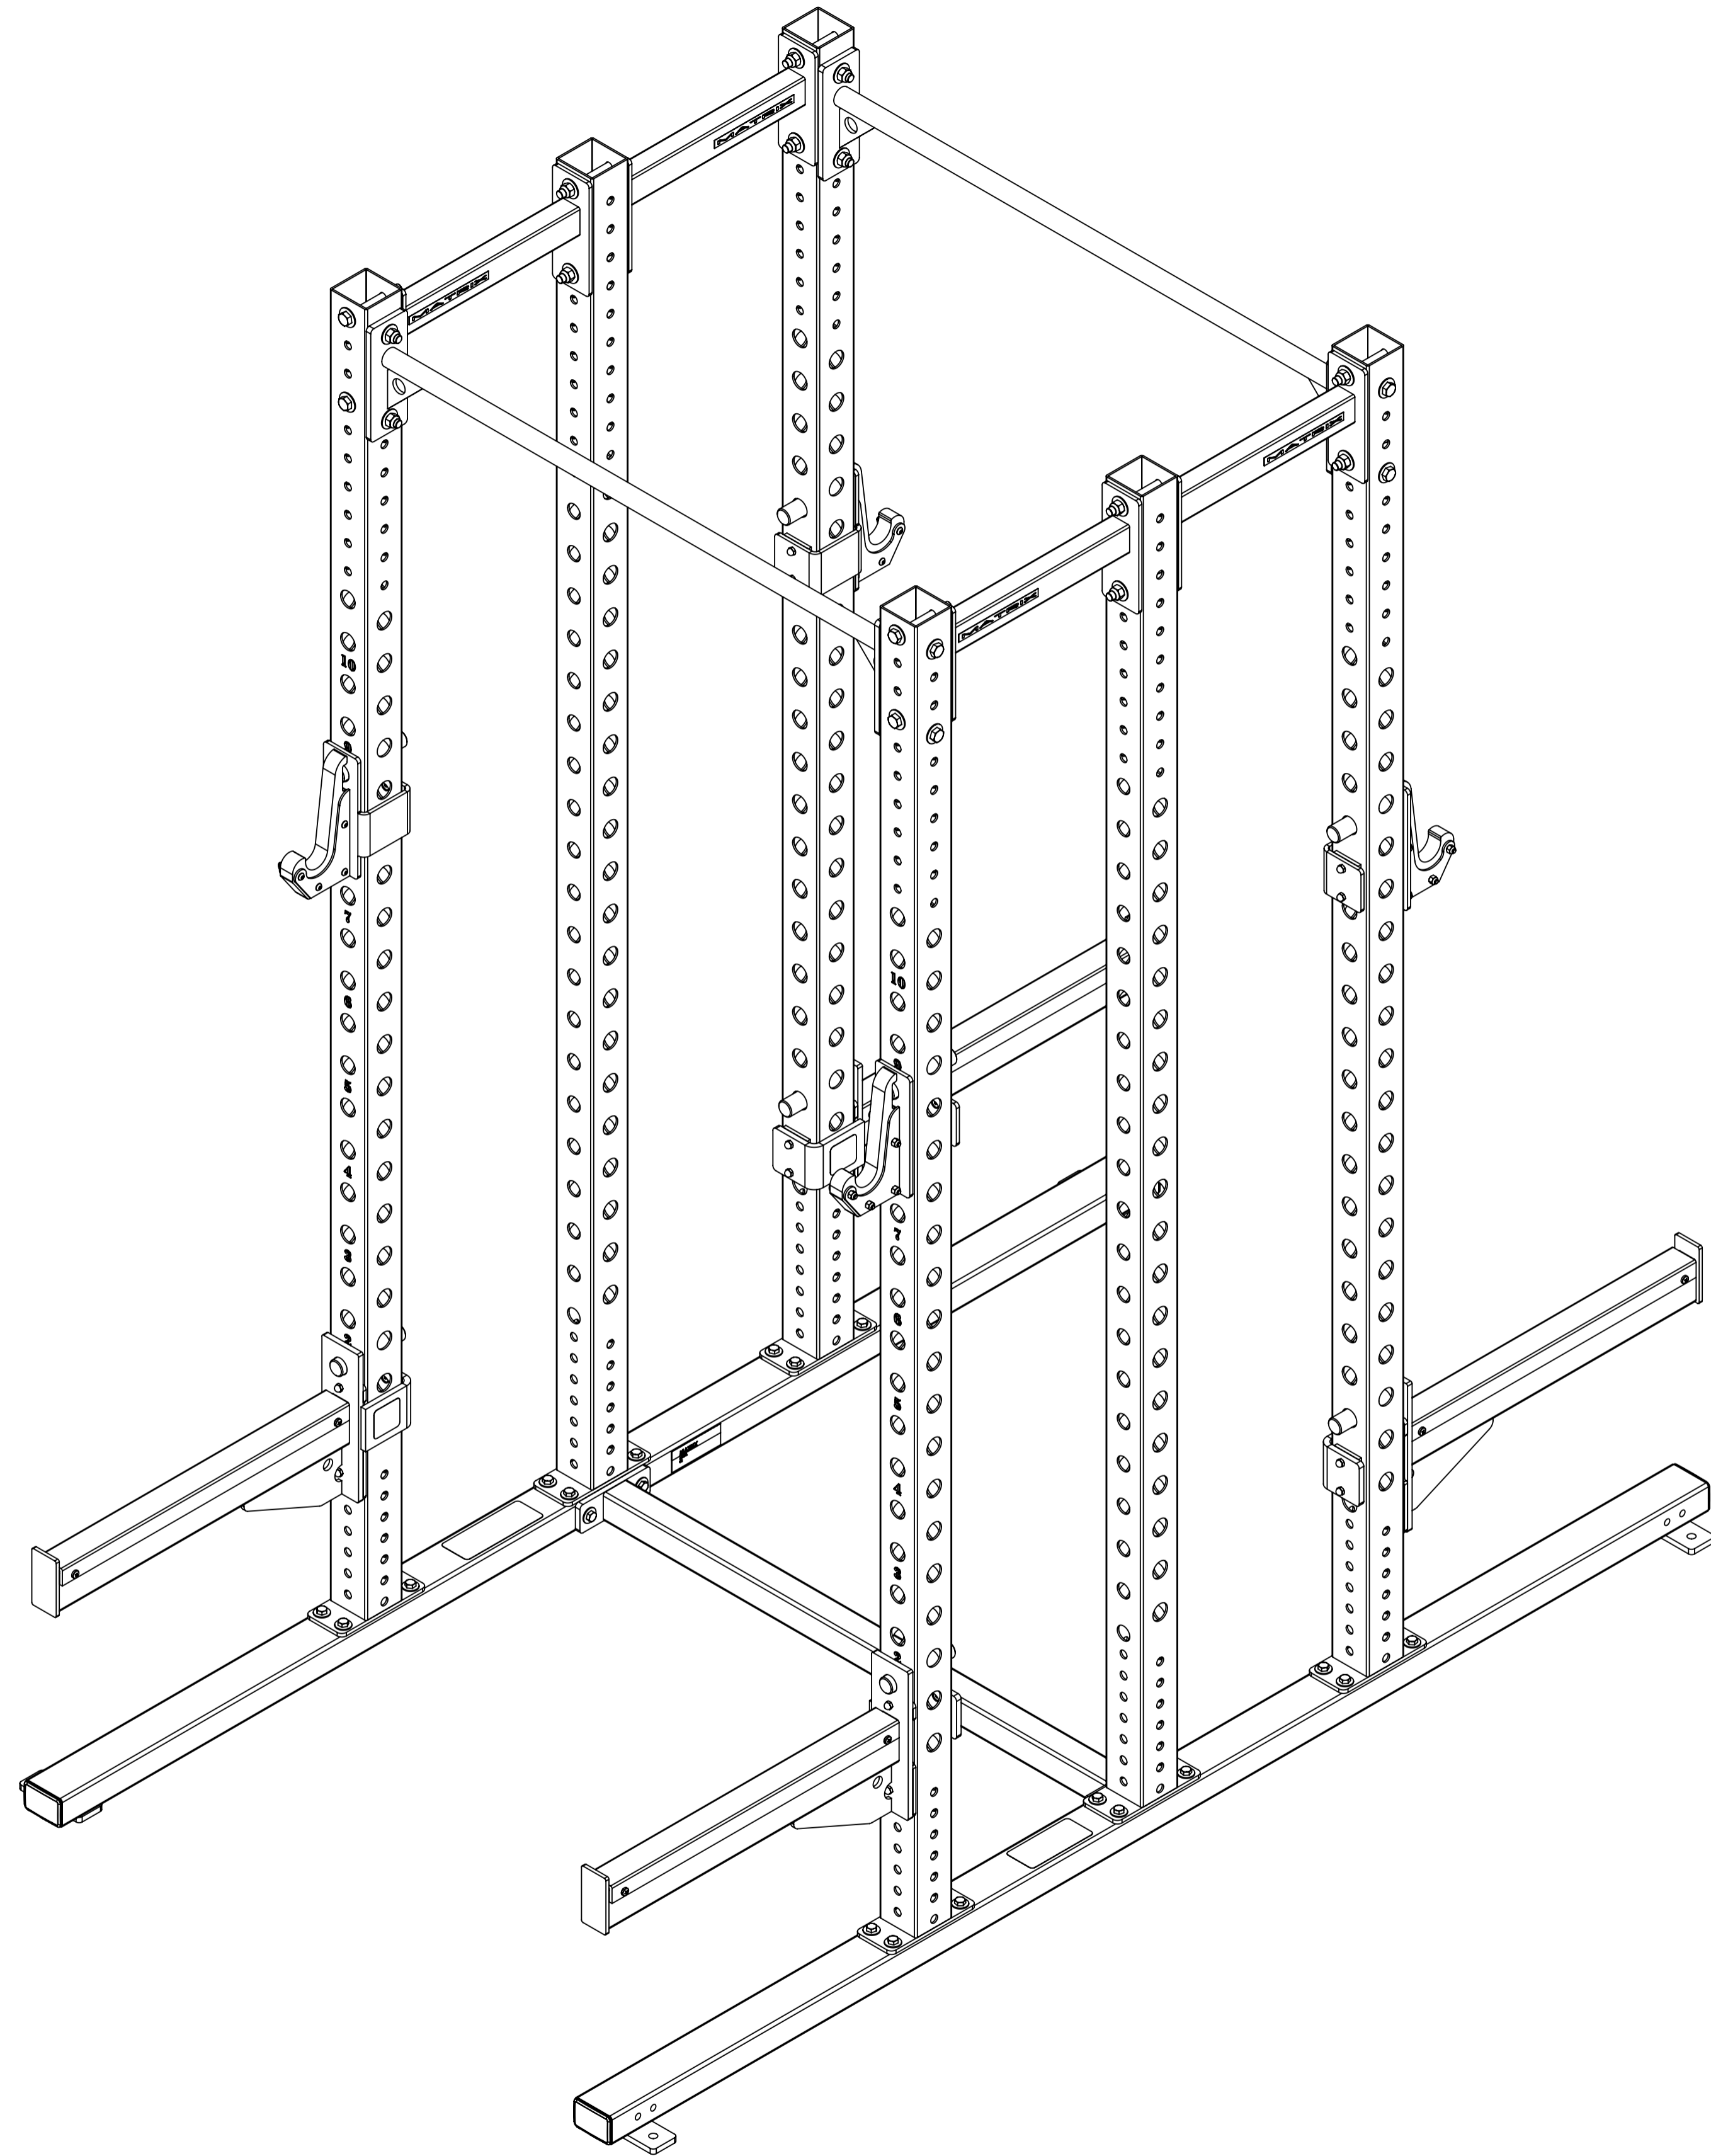

MATRIX

DWG NO. MG-PRO691C-04 SERIES SERVICE

DESCRIPTION: CONFIGURABLE DOUBLE HALF RACK (Racks & Platforms)

DRAWN BY: LG DATE: 2021.MAY.21

UPDATED BY: DATE:

MG-PRO691C-04
SEE SHEET 1 EXPLODED VIEW

MG-PRO691C-7-04

MATRIX

DWG NO.
MG-PRO691C-04 SERIES SERVICE

DESCRIPTION:
CONFIGURABLE DOUBLE HALF RACK
(Racks & Platforms)

DRAWN BY: LG DATE: 2021.MAY.21

UPDATED BY: DATE: